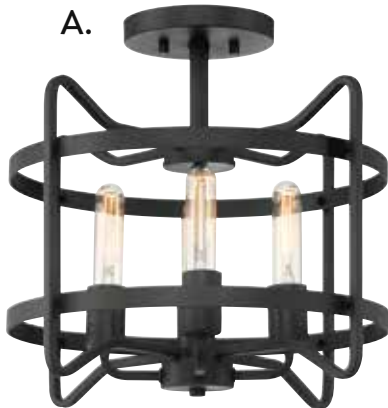

KENT

A. KENT
6-4900-4-89
4-Light Semi-Flush
Matte Black Finish
16"W x 14-3/4"H
4E 60W
Metal Candle Covers

B. KENT
6-4900-4-322
4-Light Semi-Flush
Warm Brass Finish
16"W x 14-3/4"H
4E 60W
Metal Candle Covers

C. KENT
6-4900-4-SN
4-Light Semi-Flush
Satin Nickel Finish
16"W x 14-3/4"H
4E 60W
Metal Candle Covers

D. LACEY
6-2706-3-322
16" Flush Mount
Warm Brass Finish
16"W x 8-1/2"H
3E 60W
White Fabric Shade

E. LACEY
6-2706-3-109
16" Flush Mount
Polished Nickel Finish
16"W x 8-1/2"H
3E 60W
White Fabric Shade

F. LACEY
6-2706-3-44
16" Flush Mount
Classic Bronze Finish
16"W x 8-1/2"H
3E 60W
White Fabric Shade