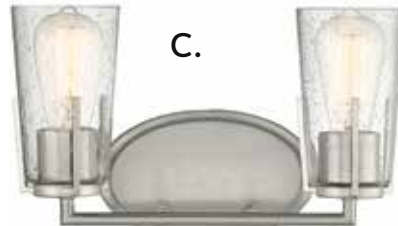

C.

C. 8-7045-2-SN
2-Light Bath Bar
Satin Nickel Finish
14"W x 8-1/2"H x
5-3/8"E
2E 60W
Clear Seeded Glass