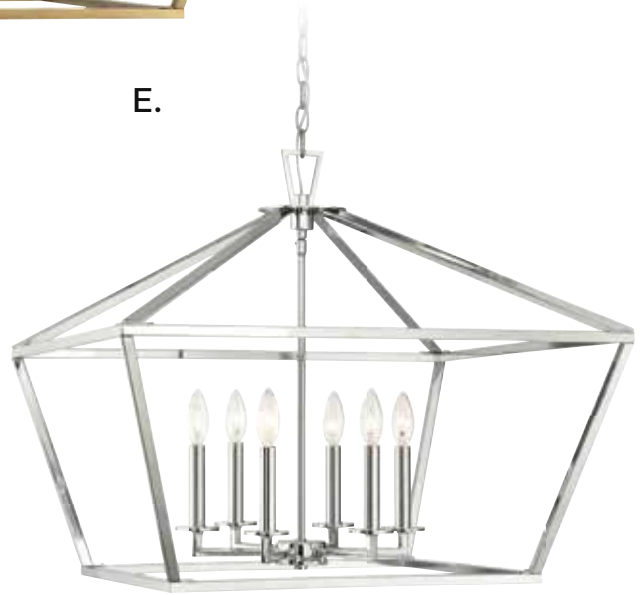

A.

B.

C.

D.

E.

TOWNSEND

A. 3-325-6-SN
6-Light Pendant
Satin Nickel Finish
26"W x 23-1/3"H
6C 60W
Metal Candle Covers

B. 3-325-6-44
6-Light Pendant
Classic Bronze Finish
26"W x 23-1/3"H
6C 60W
Metal Candle Covers

C. 3-325-6-322
6-Light Pendant
Warm Brass Finish
26"W x 23-1/3"H
6C 60W
Metal Candle Covers

D. 3-325-6-89
6-Light Pendant
Matte Black Finish
26"W x 23-1/3"H
6C 60W
Metal Candle Covers

E. 3-325-6-109
6-Light Pendant
Polished Nickel Finish
26"W x 23-1/3"H
6C 60W
Metal Candle Covers