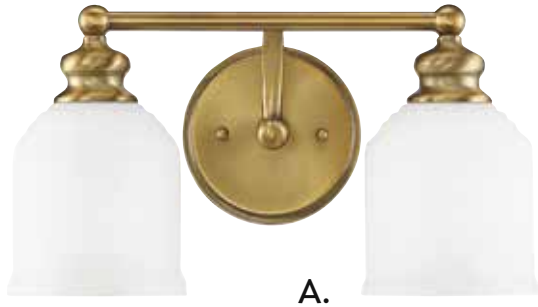

MELROSE

A.

Fixtures may be mounted as either **Uplight** or **Downlight**.

Fixtures may be mounted as either **Uplight** or **Downlight**.

E. 8-6836-2-SN
2-Light Bath Bar
Satin Nickel Finish
14-1/2"W x 7-3/4"H x 6-3/4"E
2E 60W
White Opal Etched Glass

F. 8-6836-3-SN
3-Light Bath Bar
Satin Nickel Finish
24"W x 7-3/4"H x 6-3/4"E
3E 60W
White Opal Etched Glass

G. 8-6836-4-SN
4-Light Bath Bar
Satin Nickel Finish
33-1/2"W x 7-3/4"H x 6-3/4"E
4E 60W
White Opal Etched Glass

H. 9-6836-1-SN
1-Light Sconce
Satin Nickel Finish
5"W x 7-3/4"H x 6-3/4"E
1E 60W
White Opal Etched Glass