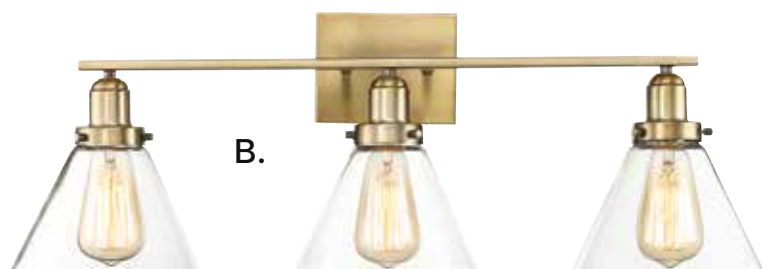

DRAKE

Fixtures may be mounted as either **Uplight** or **Downlight**.