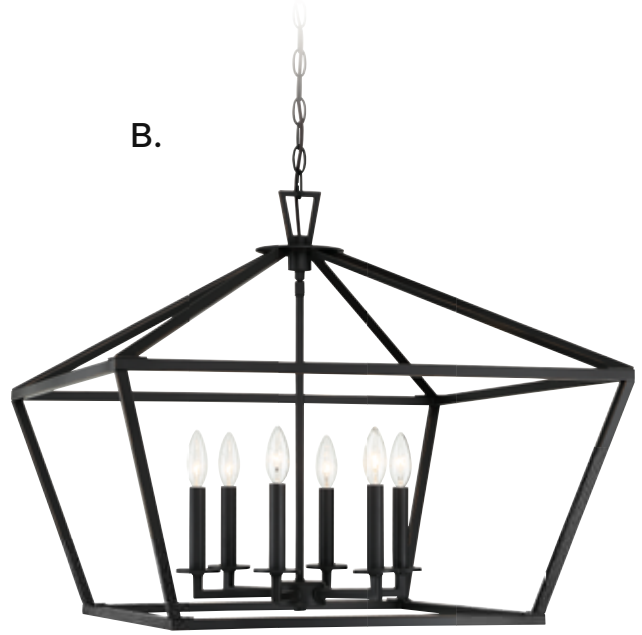

B. 1-2005-5-SN
5-Light Chandelier
Satin Nickel Finish
24"W x 22"H
5E 60W
Metal Candle Covers

C. 1-2005-5-322
5-Light Chandelier
Warm Brass Finish
24"W x 22"H
5E 60W
Metal Candle Covers

D. 1-2005-5-109
5-Light Chandelier
Polished Nickel Finish
24"W x 22"H
5E 60W
Metal Candle Covers

A.

B.

C.

D.

E.

TOWNSEND

A. 3-325-6-SN
6-Light Pendant
Satin Nickel Finish
26"W x 23-1/3"H
6C 60W
Metal Candle Covers

B. 3-325-6-44
6-Light Pendant
Classic Bronze Finish
26"W x 23-1/3"H
6C 60W
Metal Candle Covers