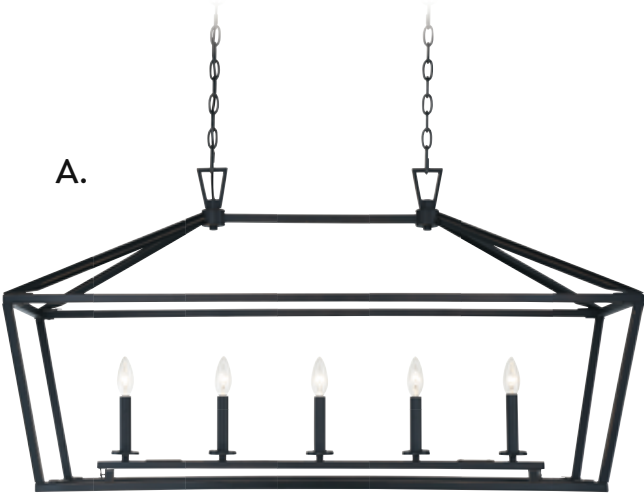

B.

C.

D.

E.

TOWNSEND

A. 1-324-5-44
5-Light Linear Chandelier
Classic Bronze Finish
44"L x 16"W x 23-1/2"H
5C 60W
Metal Candle Covers

B. 1-324-5-SN
5-Light Linear Chandelier
Satin Nickel Finish
44"L x 16"W x 23-1/2"H
5C 60W
Metal Candle Covers