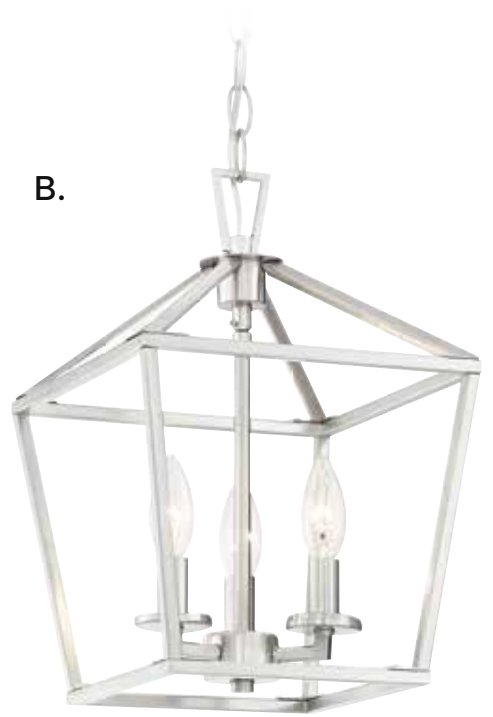

TOWNSEND

A. 3-320-3-44
3-Light Pendant
Classic Bronze Finish
10"W x 15"H
3C 60W
Metal Candle Covers

B. 3-320-3-SN
3-Light Pendant
Satin Nickel Finish
10"W x 15"H
3C 60W
Metal Candle Covers

C. 3-320-3-322
3-Light Pendant
Warm Brass Finish
10"W x 15"H
3C 60W
Metal Candle Covers

D. 3-320-3-109
3-Light Pendant
Polished Nickel Finish
10"W x 15"H
3C 60W
Metal Candle Covers

E. 3-320-3-89
3-Light Pendant
Matte Black Finish
10"W x 15"H
3C 60W
Metal Candle Covers

TOWNSEND

A.

B.

C.

D.

E.

TOWNSEND

A.

B.

C.

D.

E.

TOWNSEND

A. 3-321-4-44
4-Light Pendant
Classic Bronze Finish
17"W x 26"H
4C 60W
Metal Candle Covers