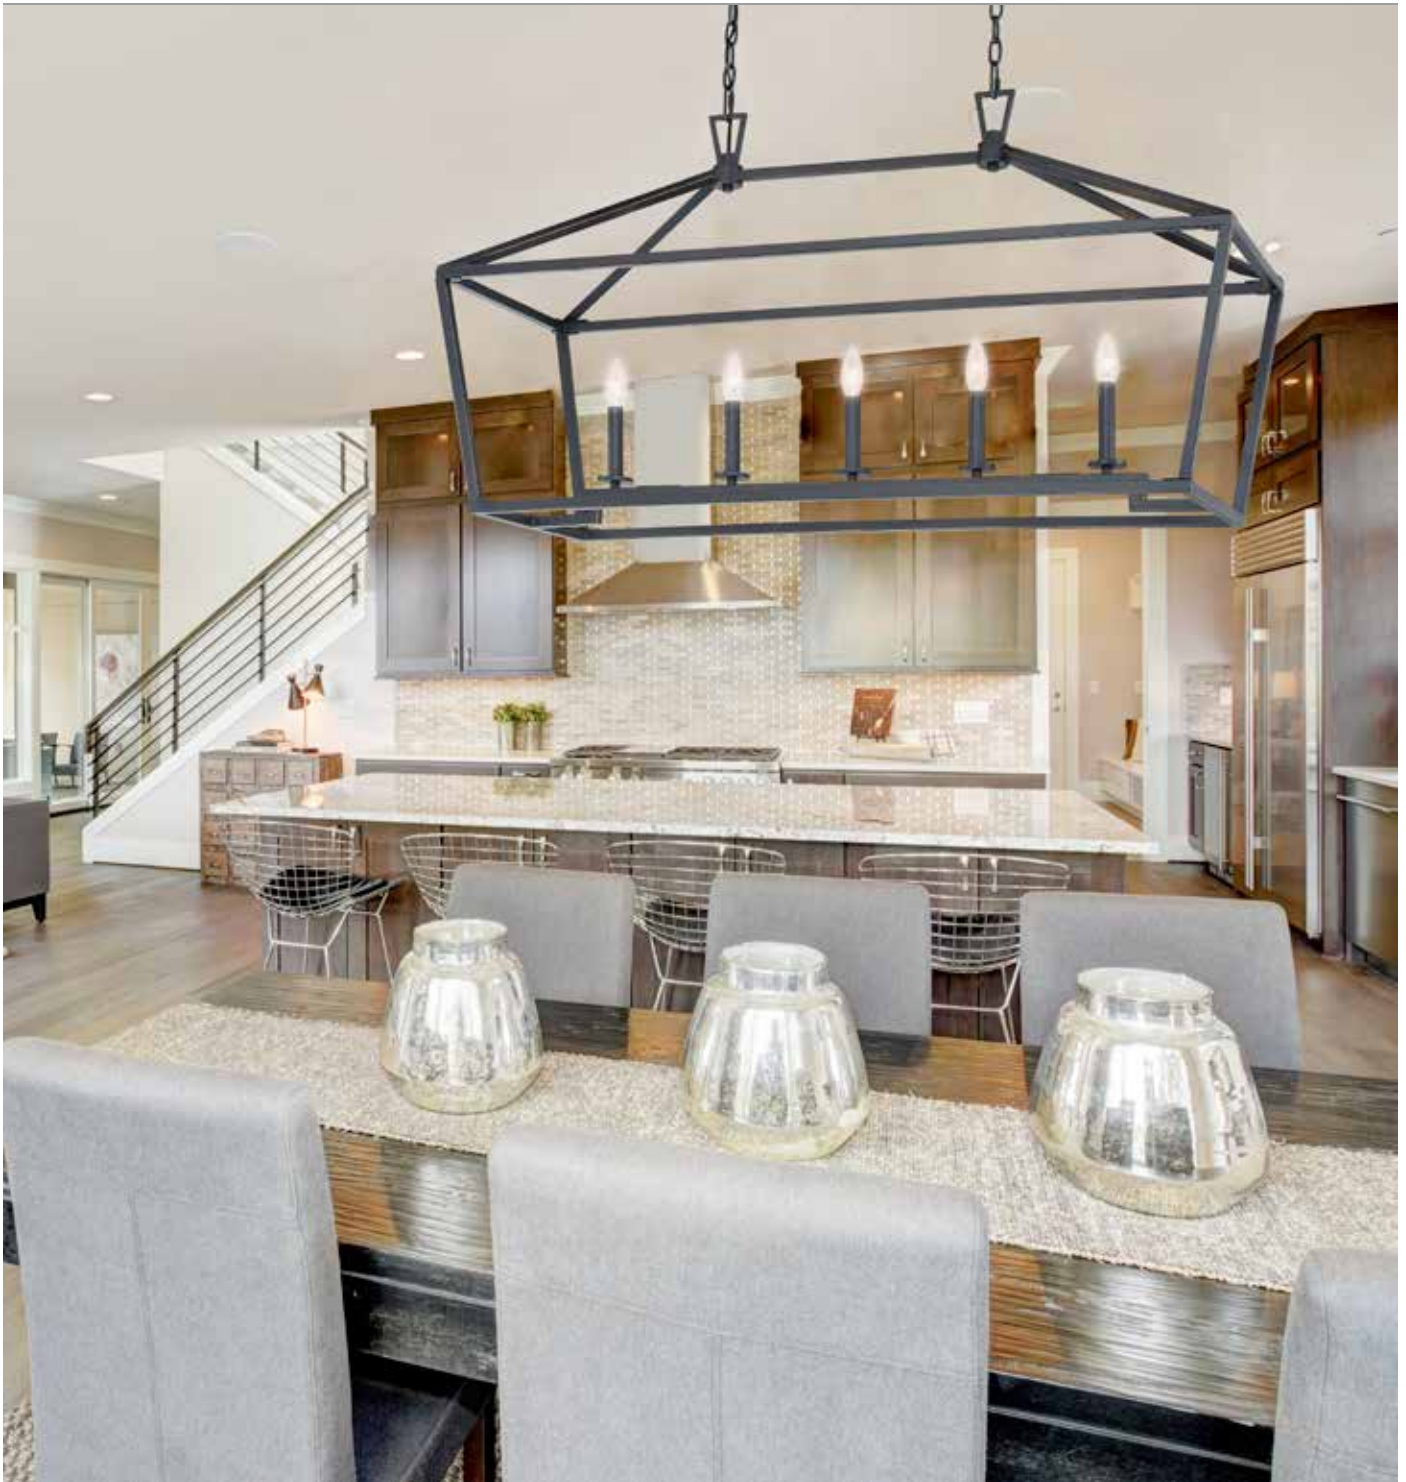

B.

C.

D.

E.

TOWNSEND

A. 1-324-5-44
5-Light Linear Chandelier
Classic Bronze Finish
44"L x 16"W x 23-1/2"H
5C 60W
Metal Candle Covers

B. 1-324-5-SN
5-Light Linear Chandelier
Satin Nickel Finish
44"L x 16"W x 23-1/2"H
5C 60W
Metal Candle Covers