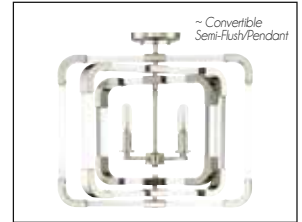

ROTTERDAM

**A.

*B.