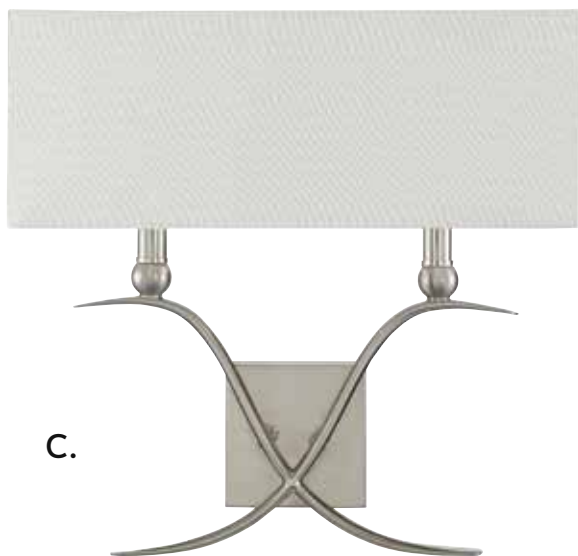

PAYTON

A.

B.

C.

D.

A. 9-800-2-44
2-Light Sconce
Classic Bronze Finish
16"W x 15-1/2"H x 6"E
2C 60W
White Linen Shade
Metal Candle Covers

B. 9-800-2-109
2-Light Sconce
Polished Nickel Finish
16"W x 15-1/2"H x 6"E
2C 60W
White Linen Shade
Metal Candle Covers

C. 9-800-2-SN
2-Light Sconce
Satin Nickel Finish
16"W x 15-1/2"H x 6"E
2C 60W
White Linen Shade
Metal Candle Covers

D. 9-800-2-322
2-Light Sconce
Warm Brass Finish
16"W x 15-1/2"H x 6"E
2C 60W
White Linen Shade
Metal Candle Covers