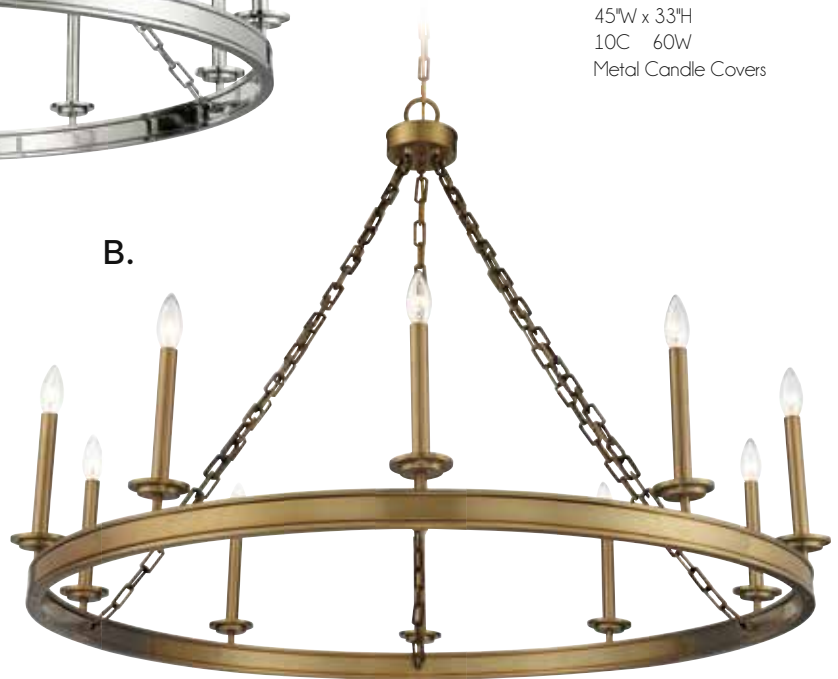

C. **1-4403-4-322**
4-Light Chandelier
Warm Brass Finish
25"W x 27-1/4"H
4C 60W
Metal Candle Covers

SEVILLE

SEVILLE

A. **1-4404-8-109**
8-Light Chandelier
Polished Nickel Finish
34"W x 29-1/2"H
8C 60W
Metal Candle Covers

B. **1-4404-8-89**
8-Light Chandelier
Matte Black Finish
34"W x 29-1/2"H
8C 60W
Metal Candle Covers

C. **1-4404-8-322**
8-Light Chandelier
Warm Brass Finish
34"W x 29-1/2"H
8C 60W
Metal Candle Covers

SEVILLE

A.

A. 1-4405-10-109
10-Light Chandelier
Polished Nickel Finish
45"W x 33"H
10C 60W
Metal Candle Covers

B.

B. 1-4405-10-322
10-Light Chandelier
Warm Brass Finish
45"W x 33"H
10C 60W
Metal Candle Covers

C.

C. 1-4405-10-89
10-Light Chandelier
Matte Black Finish
45"W x 33"H
10C 60W
Metal Candle Covers