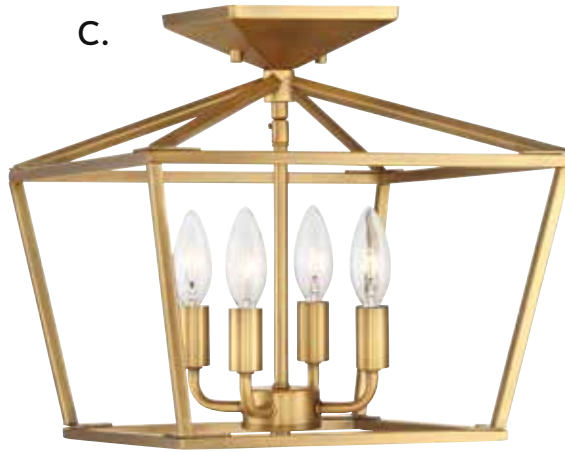

6-Light Pendant
Satin Nickel Finish
24"W x 36-1/2"H
6C 60W
Metal Candle Covers

C. 3-322-6-322

6-Light Pendant
Warm Brass Finish
24"W x 36-1/2"H
6C 60W
Metal Candle Covers

D. 3-322-6-109

6-Light Pendant
Polished Nickel Finish
24"W x 36-1/2"H
6C 60W
Metal Candle Covers

TOWNSEND

A.

B.

C.

D.

E.

TOWNSEND

A. 6-328-4-44
4-Light Semi-Flush
Classic Bronze Finish
13"W x 13"H
4C 60W
Metal Candle Covers

B. 6-328-4-SN
4-Light Semi-Flush
Satin Nickel Finish
13"W x 13"H
4C 60W
Metal Candle Covers

C. 6-328-4-322
4-Light Semi-Flush
Warm Brass Finish
13"W x 13"H
4C 60W
Metal Candle Covers

D. 6-328-4-109
4-Light Semi-Flush
Polished Nickel Finish
13"W x 13"H
4C 60W
Metal Candle Covers