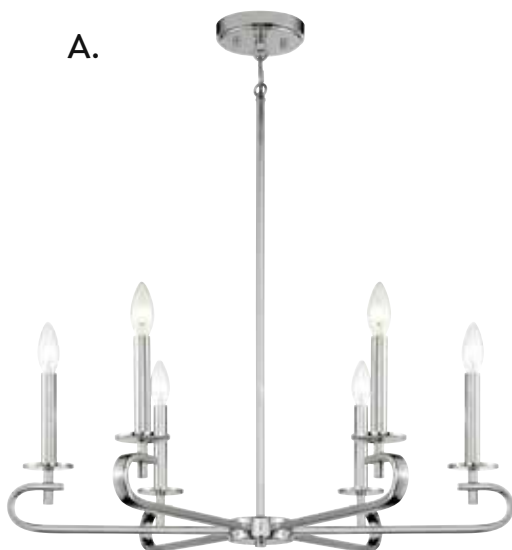

8-Light Chandelier
Satin Nickel Finish
32"W x 17-1/2"H
Adj H 17-1/2" - 74"
8C 60W
30° Swivel
White Fabric Shades
Metal Candle Covers

C. 1-306-8-109

8-Light Chandelier
Polished Nickel Finish
32"W x 17-1/2"H
Adj H 17-1/2" - 74"
8C 60W
30° Swivel
White Fabric Shades
Metal Candle Covers

D. 1-306-8-322

8-Light Chandelier
Warm Brass Finish
32"W x 17-1/2"H
Adj H 17-1/2" - 74"
8C 60W
30° Swivel
White Fabric Shades
Metal Candle Covers

CHATHAM

Options: 7-EXT- Extension Rod - 12"(4pcs) & 6"(1pc)

TORINO

A. **1-2450-6-109**
6-Light Chandelier
Polished Nickel Finish
28"W x 9"H
Adj H 9" - 63"
6C 60W
Dual Swivel Mount
Metal Candle Covers

B. **1-2450-6-89**
6-Light Chandelier
Matte Black Finish
28"W x 9"H
Adj H 9" - 63"
6C 60W
Dual Swivel Mount
Metal Candle Covers

C. **1-2450-6-322**
6-Light Chandelier
Warm Brass Finish
28"W x 9"H
Adj H 9" - 63"
6C 60W
Dual Swivel Mount
Metal Candle Covers

Dual Mount Hanging System

Options: 7-EXT- Extension Rod - 12"(4pcs) & 6"(1pc)