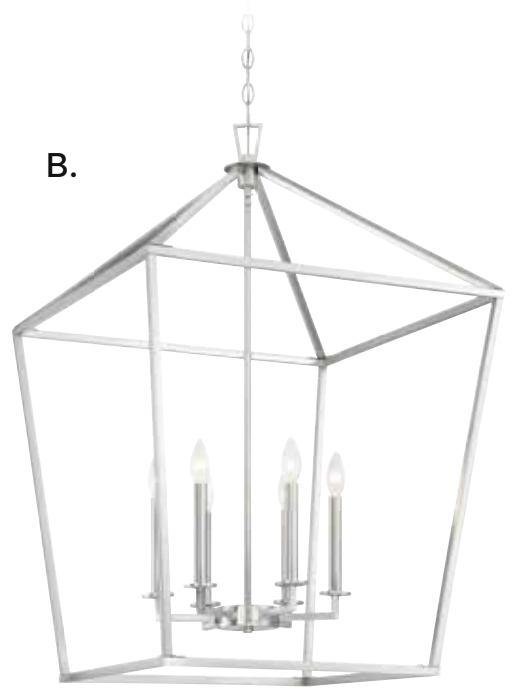

6-Light Pendant
Satin Nickel Finish
24"W x 36-1/2"H
6C 60W
Metal Candle Covers

C. 3-322-6-322

6-Light Pendant
Warm Brass Finish
24"W x 36-1/2"H
6C 60W
Metal Candle Covers

D. 3-322-6-109

6-Light Pendant
Polished Nickel Finish
24"W x 36-1/2"H
6C 60W
Metal Candle Covers

E. 3-322-6-89

6-Light Pendant
Matte Black Finish
24"W x 36-1/2"H
6C 60W
Metal Candle Covers

TOWNSEND

A.

B.

C.

D.

E.

TOWNSEND

A.

B.

C.

D.

E.

TOWNSEND

A. 6-328-4-44
4-Light Semi-Flush
Classic Bronze Finish
13"W x 13"H
4C 60W
Metal Candle Covers