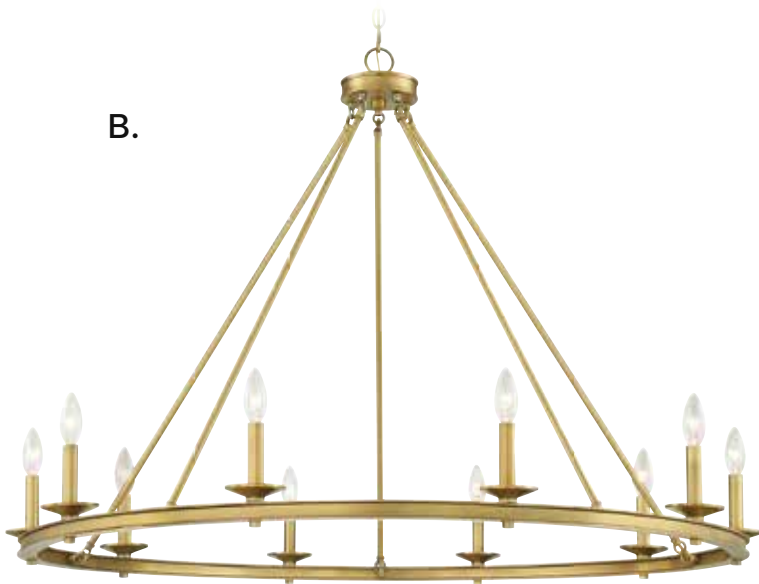

B. 1-308-8-109
8-Light Chandelier
Polished Nickel Finish
33"W x 25"H
8C 60W
Metal Candle Covers

C. 1-308-8-322
8-Light Chandelier
Warm Brass Finish
33"W x 25"H
8C 60W
Metal Candle Covers

D. 1-308-8-SN
8-Light Chandelier
Satin Nickel Finish
33"W x 25"H
8C 60W
Metal Candle Covers

E. 1-308-8-44
8-Light Chandelier
Classic Bronze Finish
33"W x 25"H
8C 60W
Metal Candle Covers

MIDDLETON

A.

B.

C.

MIDDLETON

A. 1-310-10-89
10-Light Chandelier
Matte Black Finish
45"W x 32-1/4"H
10C 60W
Metal Candle Covers