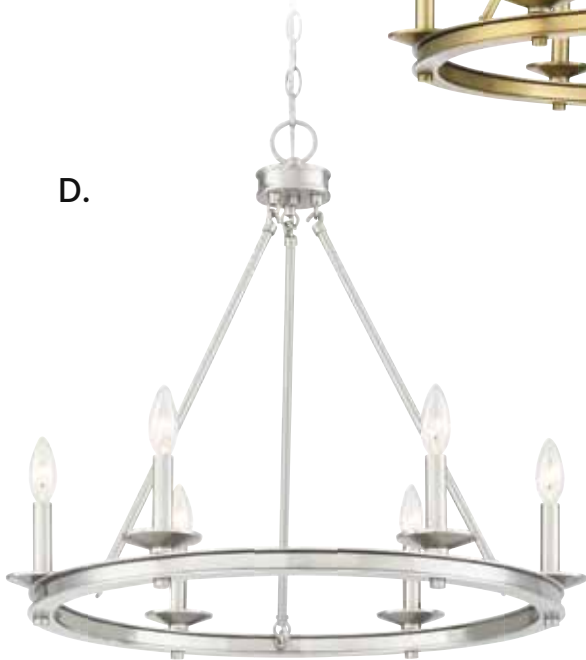

6-Light Chandelier
Polished Nickel Finish
25"W x 23"H
6C 60W
Metal Candle Covers

C. 1-307-6-322

6-Light Chandelier
Warm Brass Finish
25"W x 23"H
6C 60W
Metal Candle Covers

D. 1-307-6-SN

6-Light Chandelier
Satin Nickel Finish
25"W x 23"H
6C 60W
Metal Candle Covers

E. 1-307-6-44

6-Light Chandelier
Classic Bronze Finish
25"W x 23"H
6C 60W
Metal Candle Covers

MIDDLETON

A.

B.

C.

D.

E.