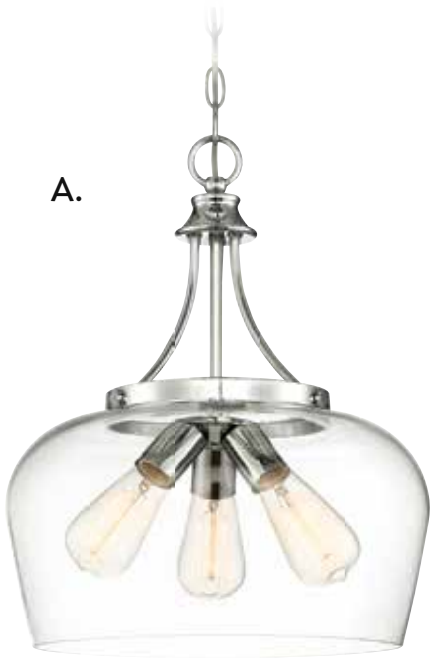

H. 1-4032-5-322
5-Light Chandelier
Warm Brass Finish
23"W x 18-1/2"H
5E 60W
Clear Glass

Pendant, Page 153

Ceiling, Page 162

Ceiling, Page 163

Bath, Page 216

Sconce, Page 216

OCTAVE

A.