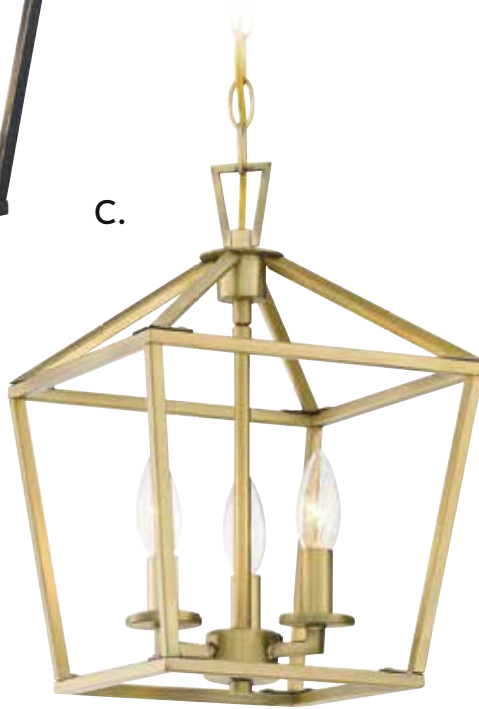

TOWNSEND

A. 3-320-3-44
3-Light Pendant
Classic Bronze Finish
10"W x 15"H
3C 60W
Metal Candle Covers

B. 3-320-3-SN
3-Light Pendant
Satin Nickel Finish
10"W x 15"H
3C 60W
Metal Candle Covers

C. 3-320-3-322
3-Light Pendant
Warm Brass Finish
10"W x 15"H
3C 60W
Metal Candle Covers

D. 3-320-3-109
3-Light Pendant
Polished Nickel Finish
10"W x 15"H
3C 60W
Metal Candle Covers

E. 3-320-3-89
3-Light Pendant
Matte Black Finish
10"W x 15"H
3C 60W
Metal Candle Covers

TOWNSEND

A.

B.

C.

D.

E.

TOWNSEND

A.

B.

C.

D.

E.

TOWNSEND

A. 3-321-4-44
4-Light Pendant
Classic Bronze Finish
17"W x 26"H
4C 60W
Metal Candle Covers