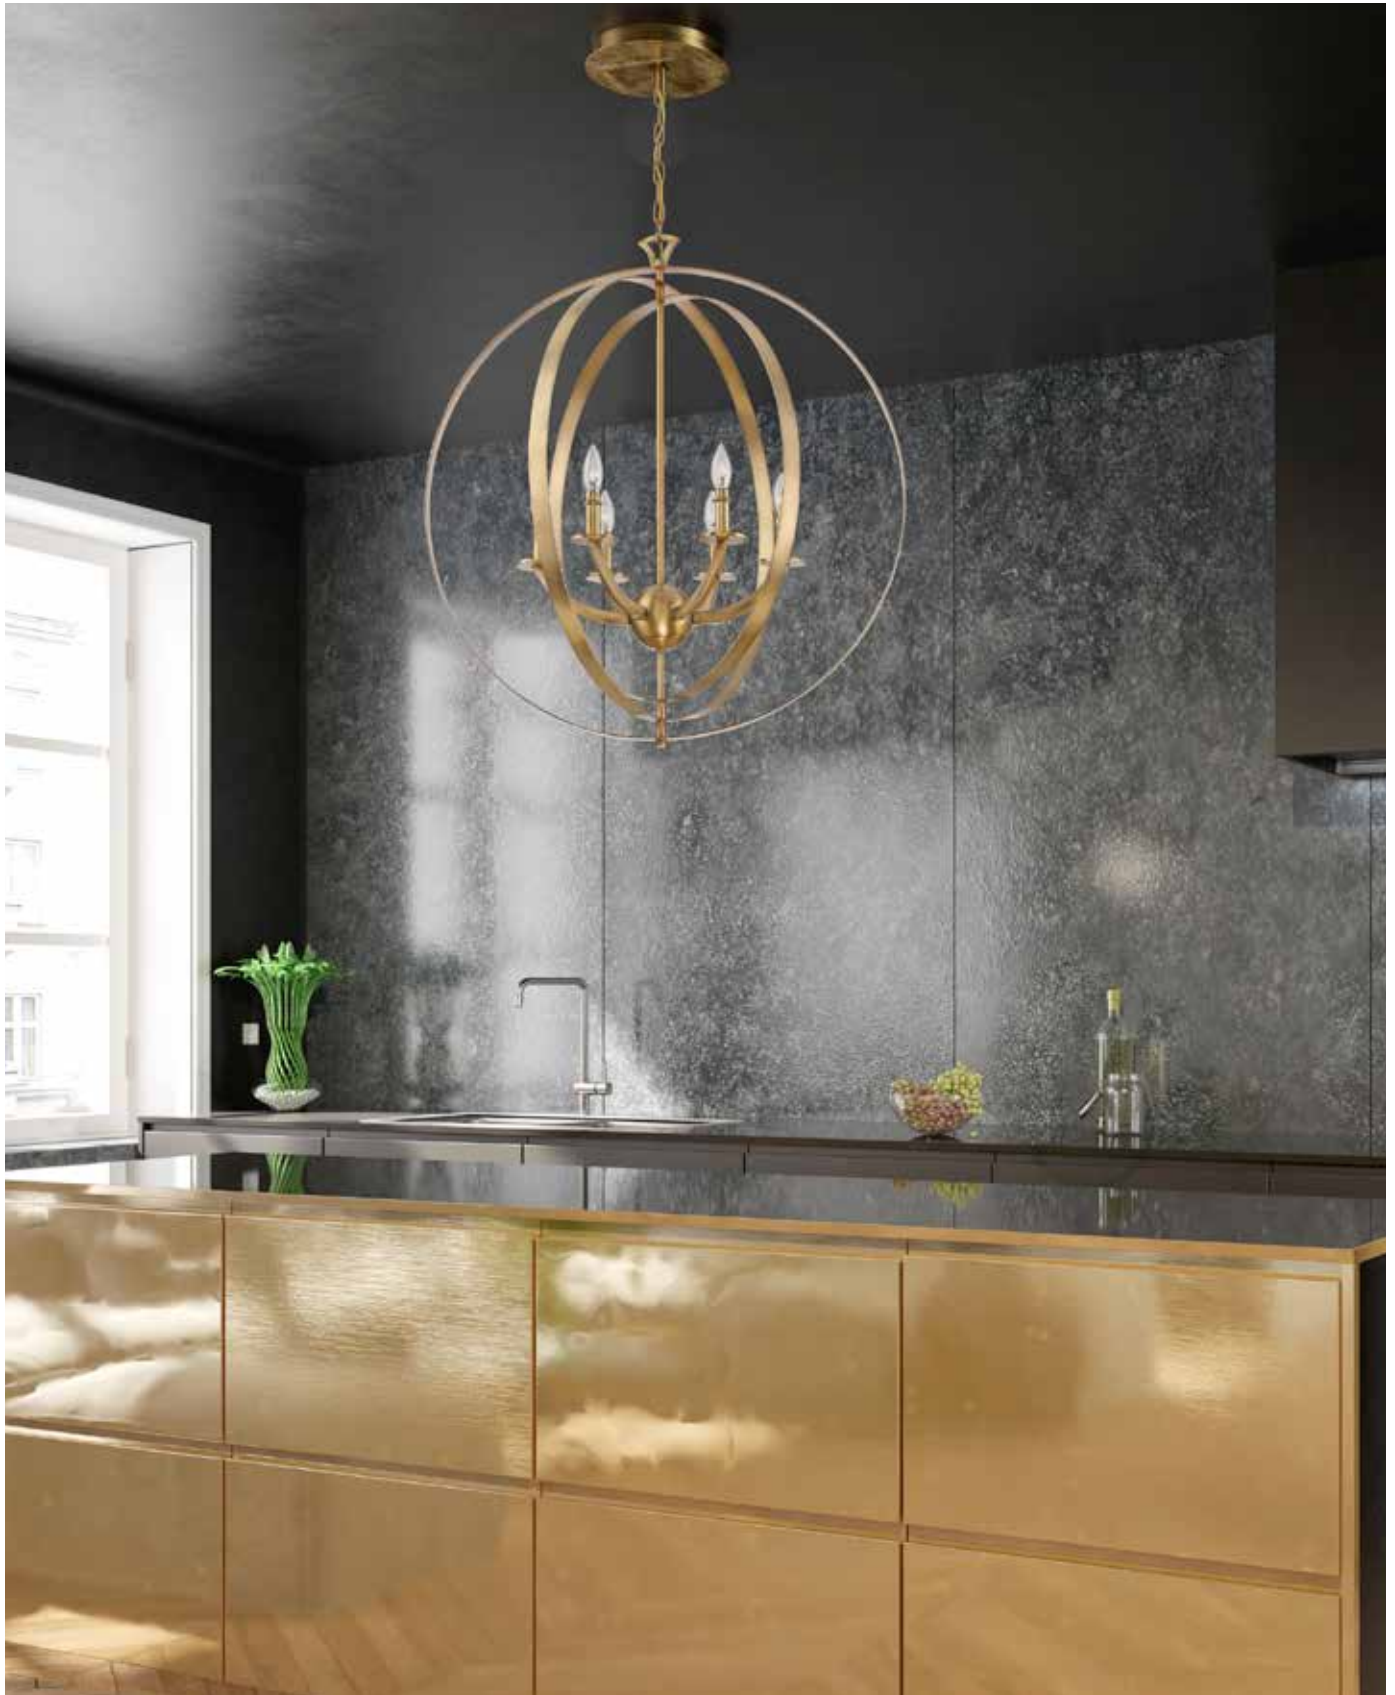

A. 7-6098-12-109
 12-Light Pendant
 Polished Nickel Finish
 24-1/2"W x 26-1/2"H
 Adj H 26-1/2" - 80-1/2"
 12C 60W
 30° Swivel

B. 7-6098-12-44
 12-Light Pendant
 Classic Bronze Finish
 24-1/2"W x 26-1/2"H
 Adj H 26-1/2" - 80-1/2"
 12C 60W
 30° Swivel

C. 7-6098-12-322
 12-Light Pendant
 Warm Brass Finish
 24-1/2"W x 26-1/2"H
 Adj H 26-1/2" - 80-1/2"
 12C 60W
 30° Swivel

DUMONT

A.

B.

C.

- A. **7-204-6-322**
6-Light Pendant
Warm Brass Finish
32"W x 35-3/4"H
6C 60W
Metal Candle Covers
- B. **7-204-6-109**
6-Light Pendant
Polished Nickel Finish
32"W x 35-3/4"H
6C 60W
Metal Candle Covers
- C. **7-204-6-44**
6-Light Pendant
Classic Bronze Finish
32"W x 35-3/4"H
6C 60W
Metal Candle Covers