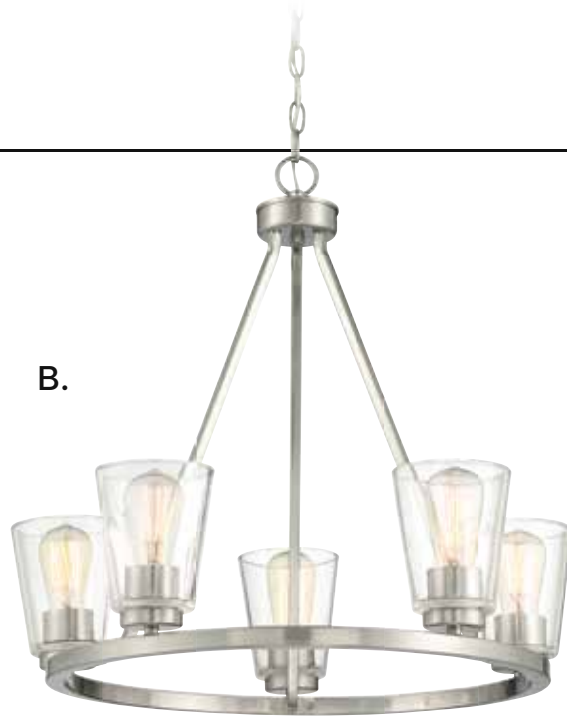

B.

Dual Mount Hanging System

*C.