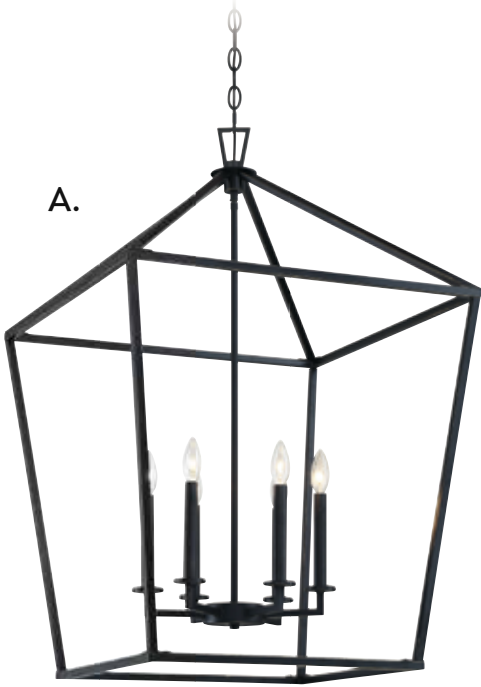

E. 3-321-4-89
4-Light Pendant
Matte Black Finish
17"W x 26"H
4C 60W
Metal Candle Covers

TOWNSEND

A. 3-322-6-44

6-Light Pendant
Classic Bronze Finish
24"W x 36-1/2"H
6C 60W
Metal Candle Covers

B. 3-322-6-SN

6-Light Pendant
Satin Nickel Finish
24"W x 36-1/2"H
6C 60W
Metal Candle Covers

C. 3-322-6-322

6-Light Pendant
Warm Brass Finish
24"W x 36-1/2"H
6C 60W
Metal Candle Covers

D. 3-322-6-109

6-Light Pendant
Polished Nickel Finish
24"W x 36-1/2"H
6C 60W
Metal Candle Covers

E. 3-322-6-89

6-Light Pendant
Matte Black Finish
24"W x 36-1/2"H
6C 60W
Metal Candle Covers

TOWNSEND

A.

B.

C.

D.

E.