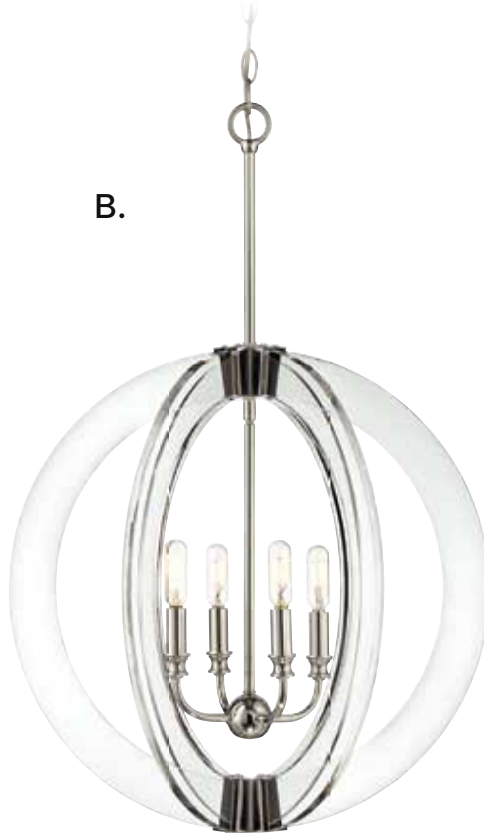

B.

A. **7-9160-1-109**
1-Light Pendant
Polished Nickel Finish
12"W x 16"H
Adj H 16" - 44-1/2"
1E 60W
90° Swivel
Optic Acrylic

B. **7-9161-4-109**
4-Light Pendant
Polished Nickel Finish
20"W x 30"H
4C 60W
Optic Acrylic
Metal Candle Covers