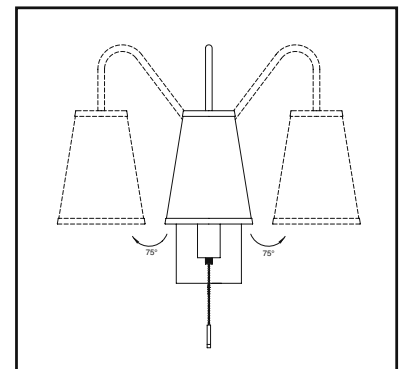

E. 9-961CP-1-SN
1-Light Adjustable
Sconce
Satin Nickel Finish
6"W x 16"H x 13"E
Adj E 13" - 33-3/4"
1E 60W
150° Swivel

F.

H.

G.

I.

J.

Pull-chain, comes with **Cord & Plug** and **Hardwire**.

F. 9-0900CP-1-13
 1-Light Adjustable Sconce
 English Bronze Finish
 6"W x 18"H x 6"E
 Adj E 6" - 12"
 1E 60W
 150° Swivel
 White Fabric Shade
 Decorative Pull-Chain ON/OFF