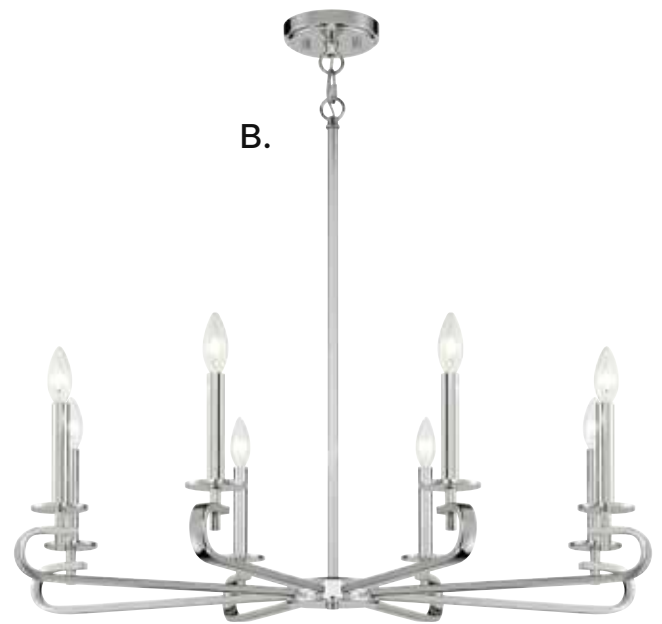

TORINO

A. 1-2451-8-89
8-Light Chandelier
Matte Black Finish
34"W x 9"H
Adj H 9" - 63"
8C 60W
Dual Swivel Mount
Metal Candle Covers

B. 1-2451-8-109
8-Light Chandelier
Polished Nickel Finish
34"W x 9"H
Adj H 9" - 63"
8C 60W
Dual Swivel Mount
Metal Candle Covers

C. 1-2451-8-322
8-Light Chandelier
Warm Brass Finish
34"W x 9"H
Adj H 9" - 63"
8C 60W
Dual Swivel Mount
Metal Candle Covers