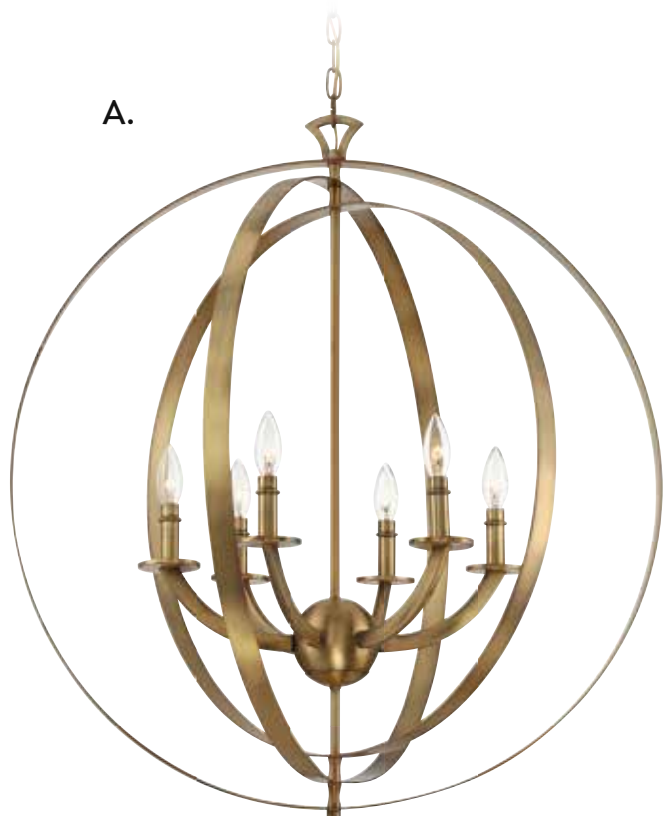

B. 7-6099-24-109
24-Light Pendant
Polished Nickel Finish
23"W x 23"H
Adj H 23" - 71-1/2"
24C 25W
30° Swivel
Crystal Accents

C. 7-6099-24-322
24-Light Pendant
Warm Brass Finish
23"W x 23"H
Adj H 23" - 71-1/2"
24C 25W
30° Swivel
Crystal Accents

D. 7-6099-24-89
24-Light Pendant
Matte Black Finish
23"W x 23"H
Adj H 23" - 71-1/2"
24C 25W
30° Swivel
Crystal Accents

GALEA

*Options: 7-EXT- Extension Rod - 12"(4pcs) & 6"(1pc)

MARLY

A.

B.

C.

Options: 7-EXT- Extension Rod - 12"(4pcs) & 6"(1pc)

A. 7-6098-12-109
 12-Light Pendant
 Polished Nickel Finish
 24-1/2"W x 26-1/2"H
 Adj H 26-1/2" - 80-1/2"
 12C 60W
 30° Swivel

B. 7-6098-12-44
 12-Light Pendant
 Classic Bronze Finish
 24-1/2"W x 26-1/2"H
 Adj H 26-1/2" - 80-1/2"
 12C 60W
 30° Swivel

C. 7-6098-12-322
 12-Light Pendant
 Warm Brass Finish
 24-1/2"W x 26-1/2"H
 Adj H 26-1/2" - 80-1/2"
 12C 60W
 30° Swivel

DUMONT

A.

B.

C.

- A. **7-204-6-322**
6-Light Pendant
Warm Brass Finish
32"W x 35-3/4"H
6C 60W
Metal Candle Covers
- B. **7-204-6-109**
6-Light Pendant
Polished Nickel Finish
32"W x 35-3/4"H
6C 60W
Metal Candle Covers
- C. **7-204-6-44**
6-Light Pendant
Classic Bronze Finish
32"W x 35-3/4"H
6C 60W
Metal Candle Covers