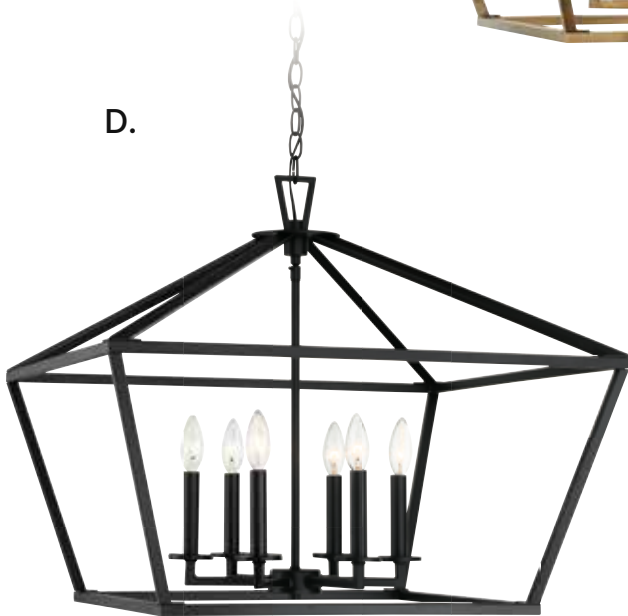

A.

B.

C.

D.

E.

TOWNSEND

A. 3-325-6-SN
6-Light Pendant
Satin Nickel Finish
26"W x 23-1/3"H
6C 60W
Metal Candle Covers

B. 3-325-6-44
6-Light Pendant
Classic Bronze Finish
26"W x 23-1/3"H
6C 60W
Metal Candle Covers

C. 3-325-6-322
6-Light Pendant
Warm Brass Finish
26"W x 23-1/3"H
6C 60W
Metal Candle Covers

D. 3-325-6-89
6-Light Pendant
Matte Black Finish
26"W x 23-1/3"H
6C 60W
Metal Candle Covers

E. 3-325-6-109
6-Light Pendant
Polished Nickel Finish
26"W x 23-1/3"H
6C 60W
Metal Candle Covers