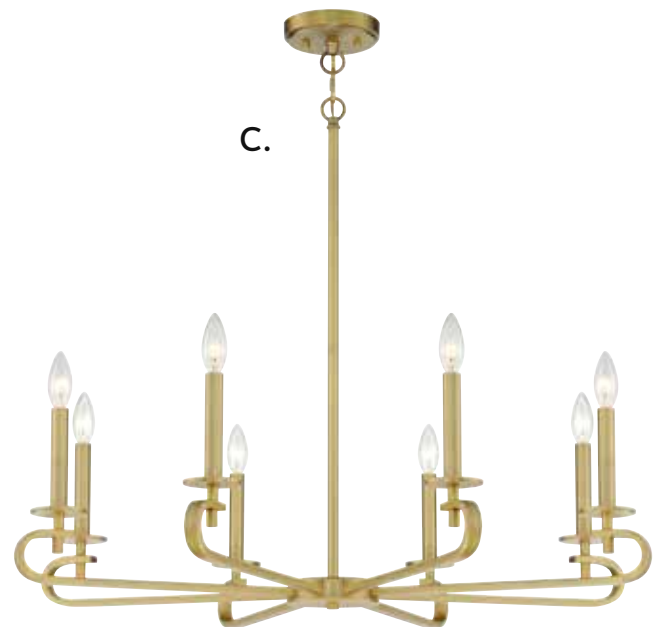

C. **1-2450-6-322**
6-Light Chandelier
Warm Brass Finish
28"W x 9"H
Adj H 9" - 63"
6C 60W
Dual Swivel Mount
Metal Candle Covers

Dual Mount Hanging System

Options: 7-EXT- Extension Rod - 12"(4pcs) & 6"(1pc)

TORINO

TORINO

TORINO

A. 1-2451-8-89
8-Light Chandelier
Matte Black Finish
34"W x 9"H
Adj H 9" - 63"
8C 60W
Dual Swivel Mount
Metal Candle Covers

B. 1-2451-8-109
8-Light Chandelier
Polished Nickel Finish
34"W x 9"H
Adj H 9" - 63"
8C 60W
Dual Swivel Mount
Metal Candle Covers

C. 1-2451-8-322
8-Light Chandelier
Warm Brass Finish
34"W x 9"H
Adj H 9" - 63"
8C 60W
Dual Swivel Mount
Metal Candle Covers

Dual Mount Hanging System

Options: 7-EXTLG- Extension Rod - 12"(4pcs) & 6"(1pc)