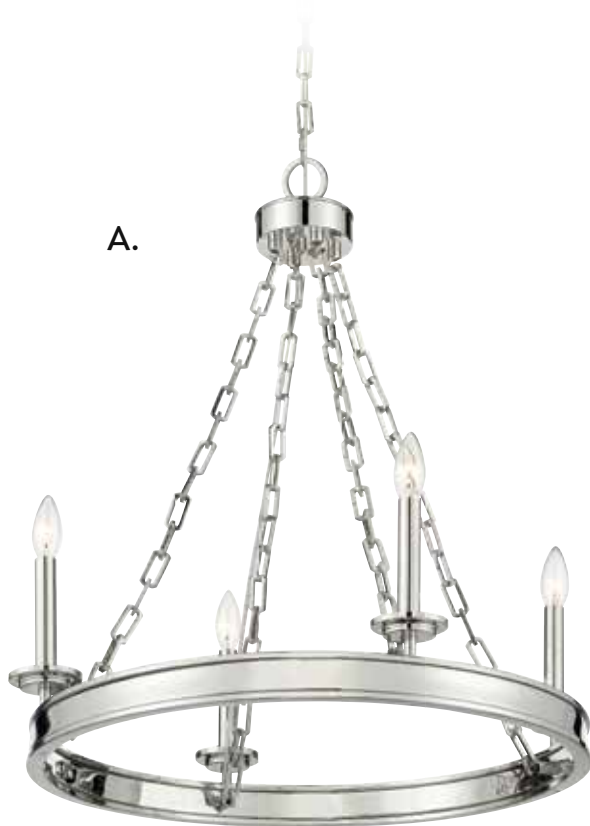

PRESCOTT

A. 7-0600-6-SN
6-Light Pendant
Satin Nickel Finish
28"W x 28"H
6C 60W
Clear Beveled Glass
Metal Candle Covers

B. 7-0600-6-322
6-Light Pendant
Warm Brass Finish
28"W x 28"H
6C 60W
Clear Beveled Glass
Metal Candle Covers

PRESCOTT

SEVILLE

SEVILLE

A. **1-4403-4-109**
4-Light Chandelier
Polished Nickel Finish
25"W x 27-1/4"H
4C 60W
Metal Candle Covers

B. **1-4403-4-89**
4-Light Chandelier
Matte Black Finish
25"W x 27-1/4"H
4C 60W
Metal Candle Covers