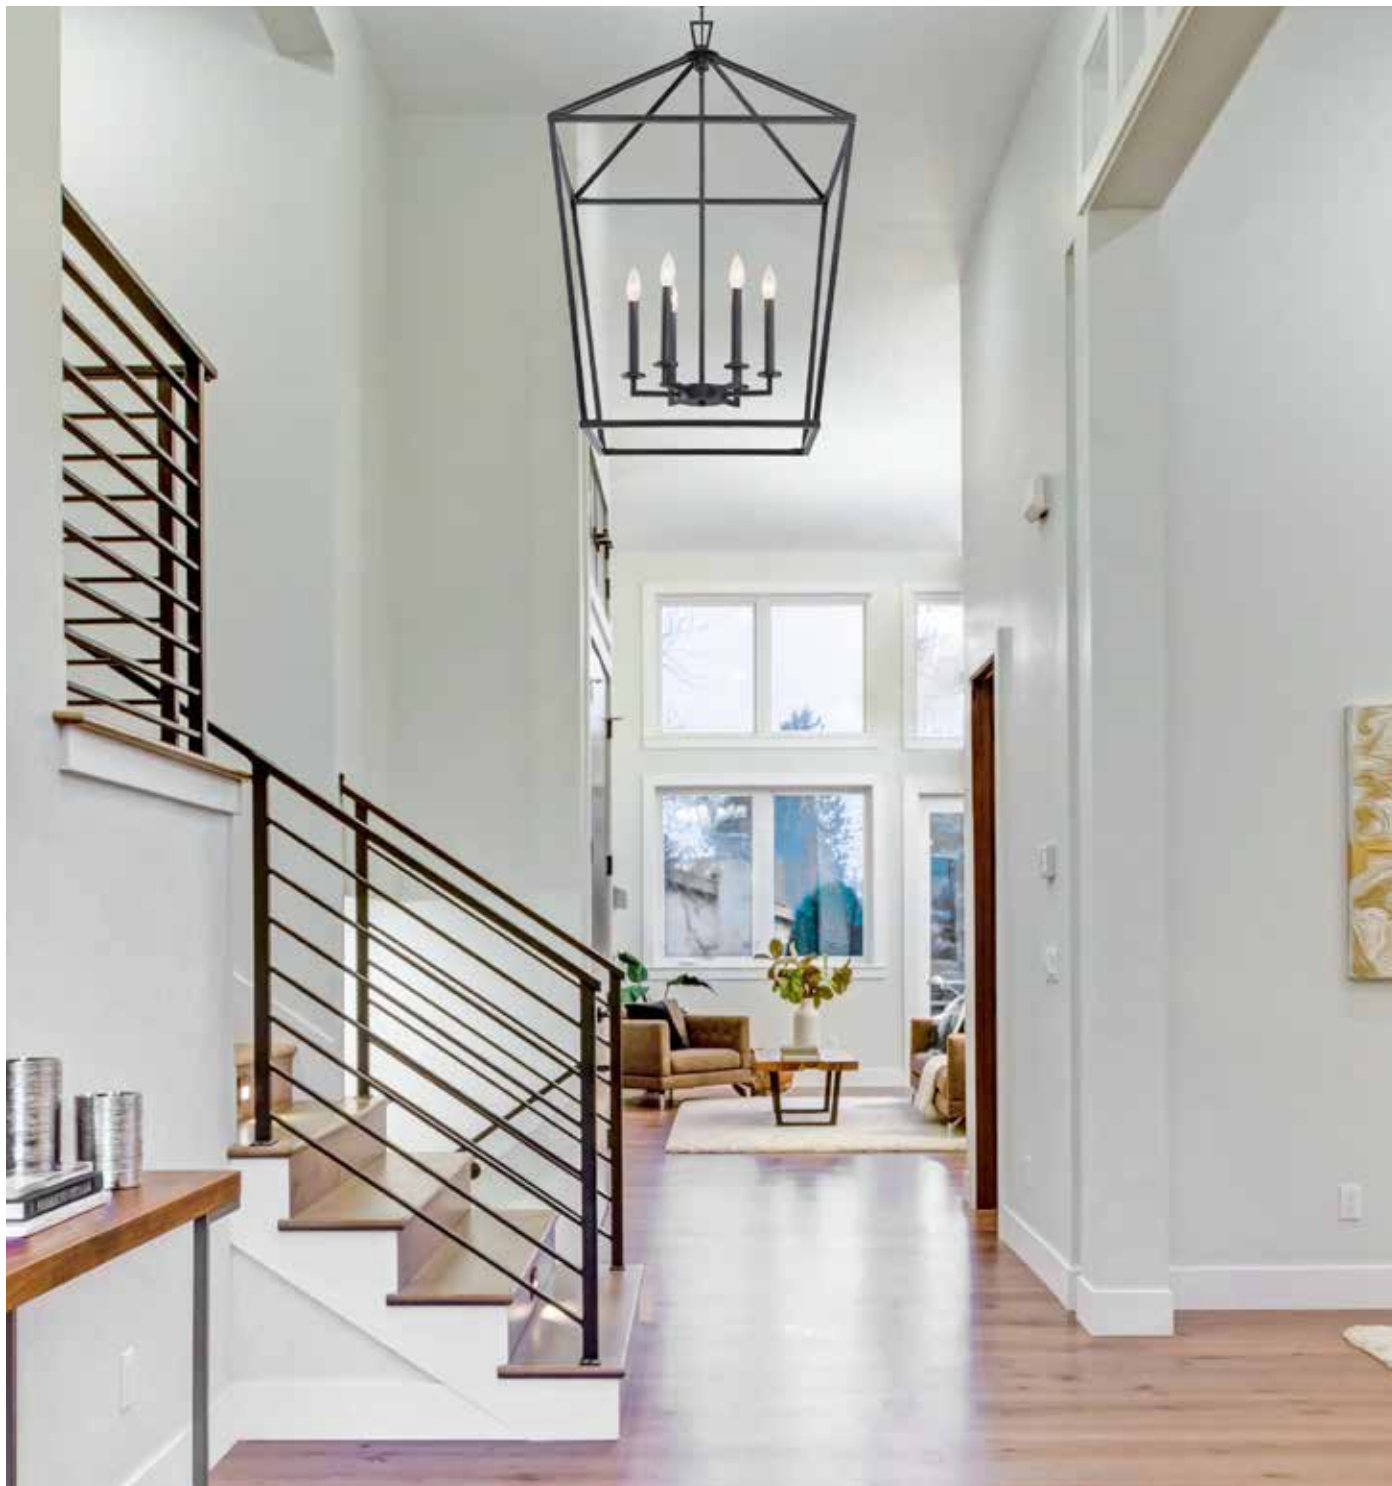

TOWNSEND

A. 3-322-6-44

6-Light Pendant
Classic Bronze Finish
24"W x 36-1/2"H
6C 60W
Metal Candle Covers

B. 3-322-6-SN

6-Light Pendant
Satin Nickel Finish
24"W x 36-1/2"H
6C 60W
Metal Candle Covers

C. 3-322-6-322

6-Light Pendant
Warm Brass Finish
24"W x 36-1/2"H
6C 60W
Metal Candle Covers

D. 3-322-6-109

6-Light Pendant
Polished Nickel Finish
24"W x 36-1/2"H
6C 60W
Metal Candle Covers

E. 3-322-6-89

6-Light Pendant
Matte Black Finish
24"W x 36-1/2"H
6C 60W
Metal Candle Covers