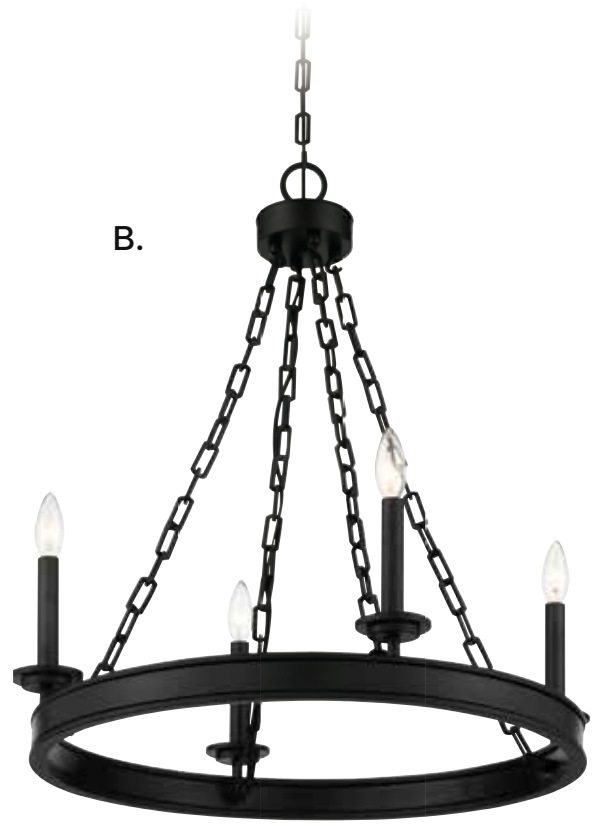

WINDHAM

D.

E.

F.

D. **7-8701-6-109**
6-Light Pendant
Polished Nickel Finish
28"W x 28"H
6C 60W
Clear Crystal

E. **7-8700-4-109**
4-Light Pendant
Polished Nickel Finish
20"W x 22"H
4C 60W
Clear Crystal

F. **1-8702-8-109**
8-Light Linear Chandelier
Polished Nickel Finish
38"L x 16"W x 26"H
8C 60W
Clear Crystal

PRESCOTT

A. 7-0600-6-SN
6-Light Pendant
Satin Nickel Finish
28"W x 28"H
6C 60W
Clear Beveled Glass
Metal Candle Covers

B. 7-0600-6-322
6-Light Pendant
Warm Brass Finish
28"W x 28"H
6C 60W
Clear Beveled Glass
Metal Candle Covers

PRESCOTT

SEVILLE

SEVILLE

A. **1-4403-4-109**
4-Light Chandelier
Polished Nickel Finish
25"W x 27-1/4"H
4C 60W
Metal Candle Covers

B. **1-4403-4-89**
4-Light Chandelier
Matte Black Finish
25"W x 27-1/4"H
4C 60W
Metal Candle Covers

C. **1-4403-4-322**
4-Light Chandelier
Warm Brass Finish
25"W x 27-1/4"H
4C 60W
Metal Candle Covers

SEVILLE

SEVILLE

A. **1-4404-8-109**
8-Light Chandelier
Polished Nickel Finish
34"W x 29-1/2"H
8C 60W
Metal Candle Covers