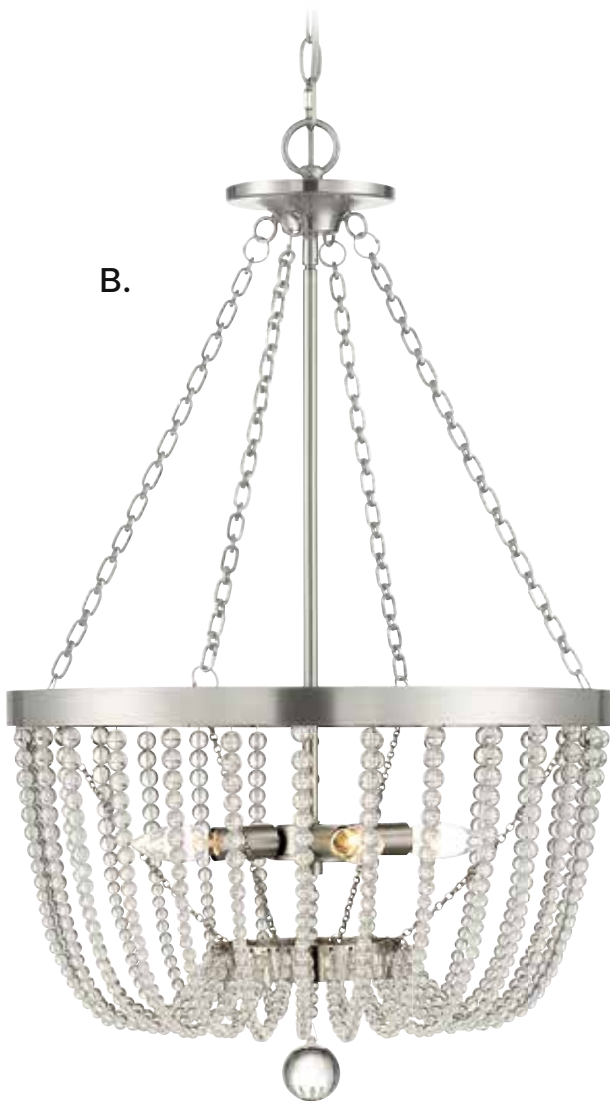

ROTTERDAM

A. 7-1660-6-322

6-Light Pendant
Warm Brass Finish
31-1/2"L x 24-3/4"W x 20-1/2"H
Adj H 20-1/2" - 77-1/2"
6C 60W
30° Swivel
Optic Acrylic
Metal Candle Covers

B. 6-1662-4-109

4-Light Convertible
Semi-Flush/Pendant
Polished Nickel Finish
20"W x 18"H
Adj H 18" - 75"
4C 60W
30° Swivel
Optic Acrylic
Metal Candle Covers

C. 6-1662-4-322

4-Light Convertible
Semi-Flush/Pendant
Warm Brass Finish
20"W x 18"H
Adj H 18" - 75"
4C 60W
30° Swivel
Optic Acrylic
Metal Candle Covers

D. 7-1660-6-109

6-Light Pendant
Polished Nickel Finish
31-1/2"L x 24-3/4"W x 20-1/2"H
Adj H 20-1/2" - 77-1/2"
6C 60W
30° Swivel
Optic Acrylic
Metal Candle Covers

***The rings of the Rotterdam Collection are adjustable and can rotate into different positions.

BERGAMO

BERGAMO

A. 7-2851-4-322
4-Light Pendant
Warm Brass Finish
19-7/8"W x 32-1/4"H
4C 60W
Clear Crystal

B. 7-2851-4-154
4-Light Pendant
Antique Nickel Finish
19-7/8"W x 32-1/4"H
4C 60W
Clear Crystal

A.

B.

BERGAMO

A.

A. 7-2852-6-154
6-Light Pendant
Antique Nickel Finish
26"W x 23-1/2"H
6C 60W
Clear Crystal

B. 7-2852-6-322
6-Light Pendant
Warm Brass Finish
26"W x 23-1/2"H
6C 60W
Clear Crystal