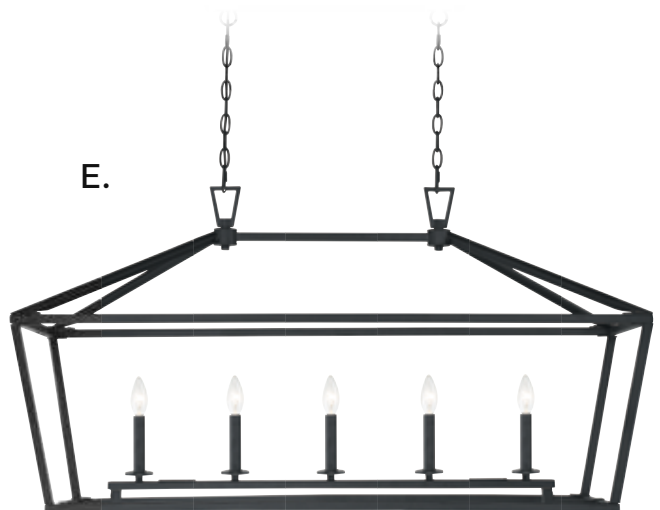

B.

C.

D.

E.

TOWNSEND

A. 1-324-5-44
5-Light Linear Chandelier
Classic Bronze Finish
44"L x 16"W x 23-1/2"H
5C 60W
Metal Candle Covers

B. 1-324-5-SN
5-Light Linear Chandelier
Satin Nickel Finish
44"L x 16"W x 23-1/2"H
5C 60W
Metal Candle Covers