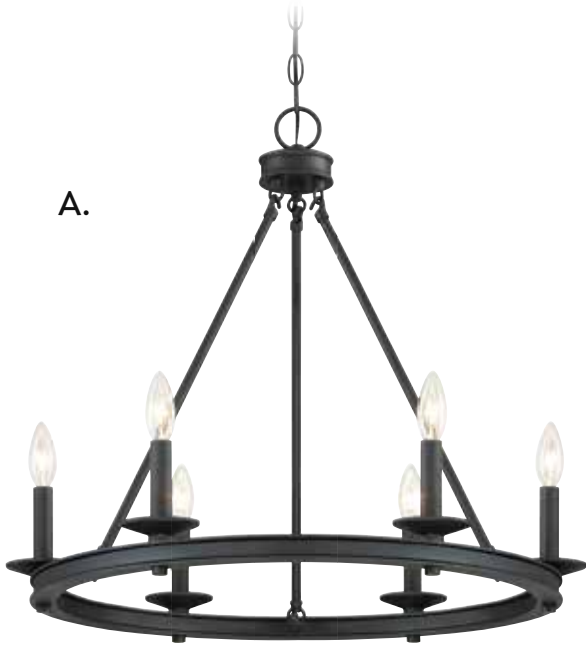

C. 1-4406-15-322
15-Light Chandelier
Warm Brass Finish
45"W x 43"H
15C 60W
Metal Candle Covers

C.

MIDDLETON

A. 1-307-6-89

6-Light Chandelier
Matte Black Finish
25"W x 23"H
6C 60W
Metal Candle Covers

B. 1-307-6-109

6-Light Chandelier
Polished Nickel Finish
25"W x 23"H
6C 60W
Metal Candle Covers

C. 1-307-6-322

6-Light Chandelier
Warm Brass Finish
25"W x 23"H
6C 60W
Metal Candle Covers

D. 1-307-6-SN

6-Light Chandelier
Satin Nickel Finish
25"W x 23"H
6C 60W
Metal Candle Covers

E. 1-307-6-44

6-Light Chandelier
Classic Bronze Finish
25"W x 23"H
6C 60W
Metal Candle Covers

MIDDLETON

A.

B.

C.

D.

E.