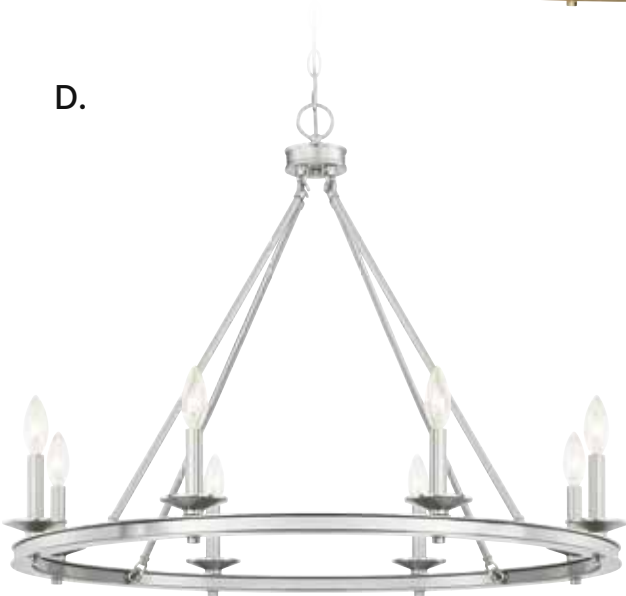

E. 1-307-6-44

6-Light Chandelier
Classic Bronze Finish
25"W x 23"H
6C 60W
Metal Candle Covers

MIDDLETON

A.

B.

C.

D.

E.

MIDDLETON

A.

B.

C.

D.

E.

MIDDLETON

A. 1-308-8-89
8-Light Chandelier
Matte Black Finish
33"W x 25"H
8C 60W
Metal Candle Covers

B. 1-308-8-109
8-Light Chandelier
Polished Nickel Finish
33"W x 25"H
8C 60W
Metal Candle Covers

C. 1-308-8-322
8-Light Chandelier
Warm Brass Finish
33"W x 25"H
8C 60W
Metal Candle Covers

D. 1-308-8-SN
8-Light Chandelier
Satin Nickel Finish
33"W x 25"H
8C 60W
Metal Candle Covers