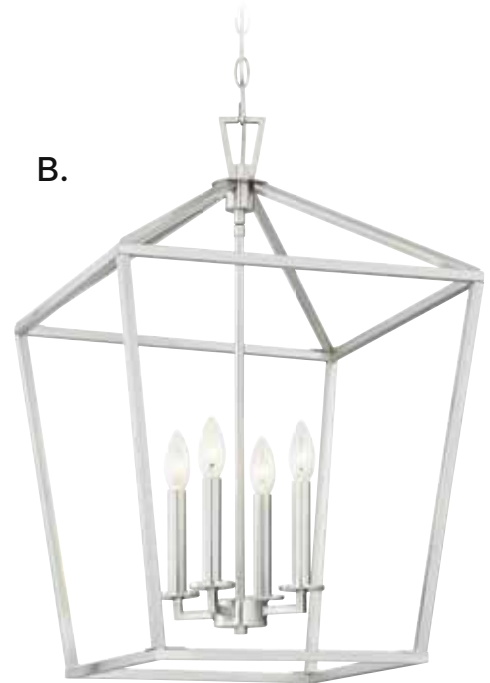

C. 3-325-6-322
6-Light Pendant
Warm Brass Finish
26"W x 23-1/3"H
6C 60W
Metal Candle Covers

D. 3-325-6-89
6-Light Pendant
Matte Black Finish
26"W x 23-1/3"H
6C 60W
Metal Candle Covers

E. 3-325-6-109
6-Light Pendant
Polished Nickel Finish
26"W x 23-1/3"H
6C 60W
Metal Candle Covers

TOWNSEND

A. 3-320-3-44
3-Light Pendant
Classic Bronze Finish
10"W x 15"H
3C 60W
Metal Candle Covers

B. 3-320-3-SN
3-Light Pendant
Satin Nickel Finish
10"W x 15"H
3C 60W
Metal Candle Covers

C. 3-320-3-322
3-Light Pendant
Warm Brass Finish
10"W x 15"H
3C 60W
Metal Candle Covers

D. 3-320-3-109
3-Light Pendant
Polished Nickel Finish
10"W x 15"H
3C 60W
Metal Candle Covers

E. 3-320-3-89
3-Light Pendant
Matte Black Finish
10"W x 15"H
3C 60W
Metal Candle Covers

TOWNSEND

A.

B.

C.

D.

E.

TOWNSEND

A.

B.

C.

D.

E.

TOWNSEND

A. 3-321-4-44
4-Light Pendant
Classic Bronze Finish
17"W x 26"H
4C 60W
Metal Candle Covers