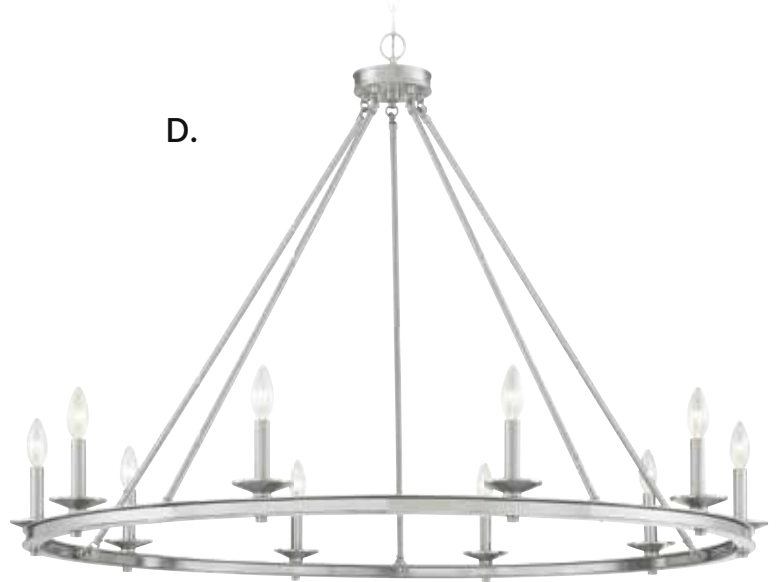

E. 1-308-8-44
8-Light Chandelier
Classic Bronze Finish
33"W x 25"H
8C 60W
Metal Candle Covers

MIDDLETON

A.

B.

C.

MIDDLETON

A. 1-310-10-89
10-Light Chandelier
Matte Black Finish
45"W x 32-1/4"H
10C 60W
Metal Candle Covers

B. 1-310-10-322
10-Light Chandelier
Warm Brass Finish
45"W x 32-1/4"H
10C 60W
Metal Candle Covers

C. 1-310-10-109
10-Light Chandelier
Polished Nickel Finish
45"W x 32-1/4"H
10C 60W
Metal Candle Covers

D. 1-310-10-SN
10-Light Chandelier
Satin Nickel Finish
45"W x 32-1/4"H
10C 60W
Metal Candle Covers