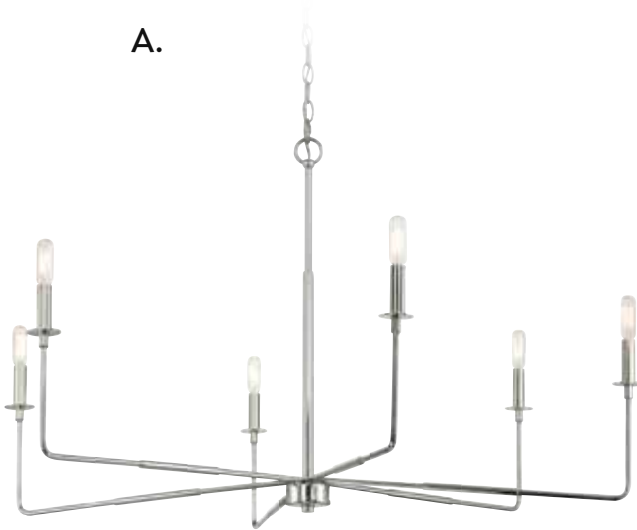

C. 1-2451-8-322
8-Light Chandelier
Warm Brass Finish
34"W x 9"H
Adj H 9" - 63"
8C 60W
Dual Swivel Mount
Metal Candle Covers

Dual Mount Hanging System

Options: 7-EXTLG- Extension Rod - 12"(4pcs) & 6"(1pc)

SALERNO

SALERNO

A.

B.

C.

A. **1-2221-6-109**
6-Light Chandelier
Polished Nickel Finish
42"W x 25"H
6C 60W
Metal Candle Covers

B. **1-2221-6-89**
6-Light Chandelier
Matte Black Finish
42"W x 25"H
6C 60W
Metal Candle Covers