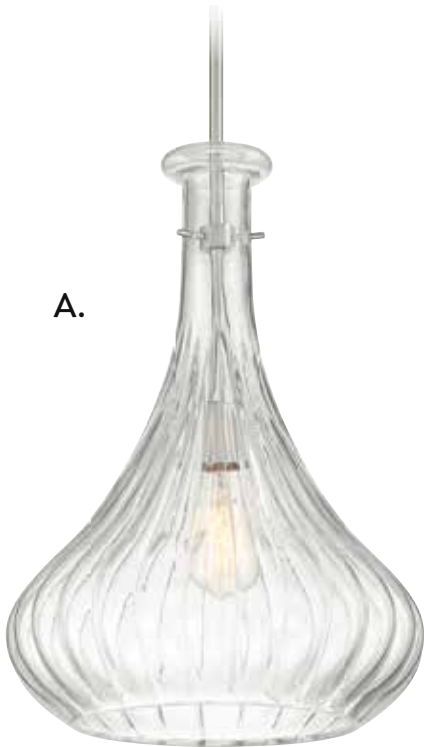

BRISTO

A.

B.

C.

D.

Options: 7-EXT- Extension Rod - 12"(4pcs) & 6"(1pc)