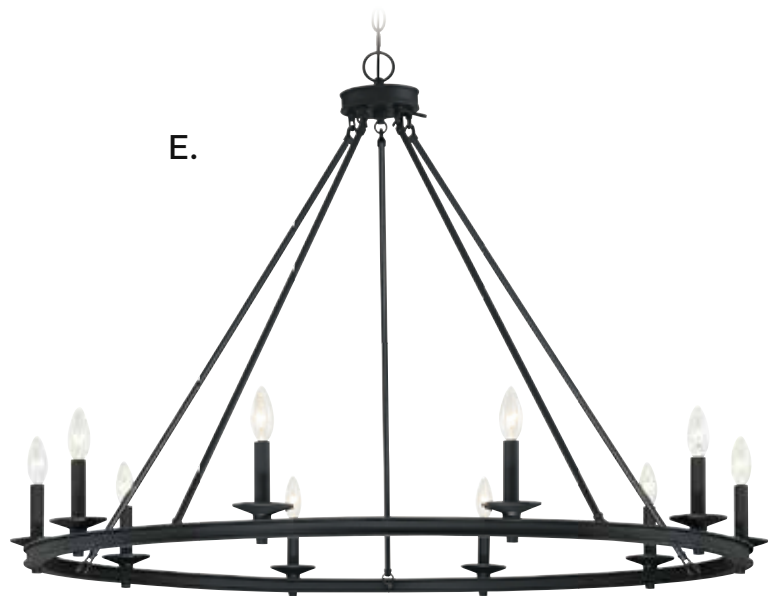

E. 1-308-8-44
8-Light Chandelier
Classic Bronze Finish
33"W x 25"H
8C 60W
Metal Candle Covers

MIDDLETON

A.

B.

C.

MIDDLETON

A. 1-310-10-89
10-Light Chandelier
Matte Black Finish
45"W x 32-1/4"H
10C 60W
Metal Candle Covers

B. 1-310-10-322
10-Light Chandelier
Warm Brass Finish
45"W x 32-1/4"H
10C 60W
Metal Candle Covers

C. 1-310-10-109
10-Light Chandelier
Polished Nickel Finish
45"W x 32-1/4"H
10C 60W
Metal Candle Covers

D. 1-310-10-SN
10-Light Chandelier
Satin Nickel Finish
45"W x 32-1/4"H
10C 60W
Metal Candle Covers