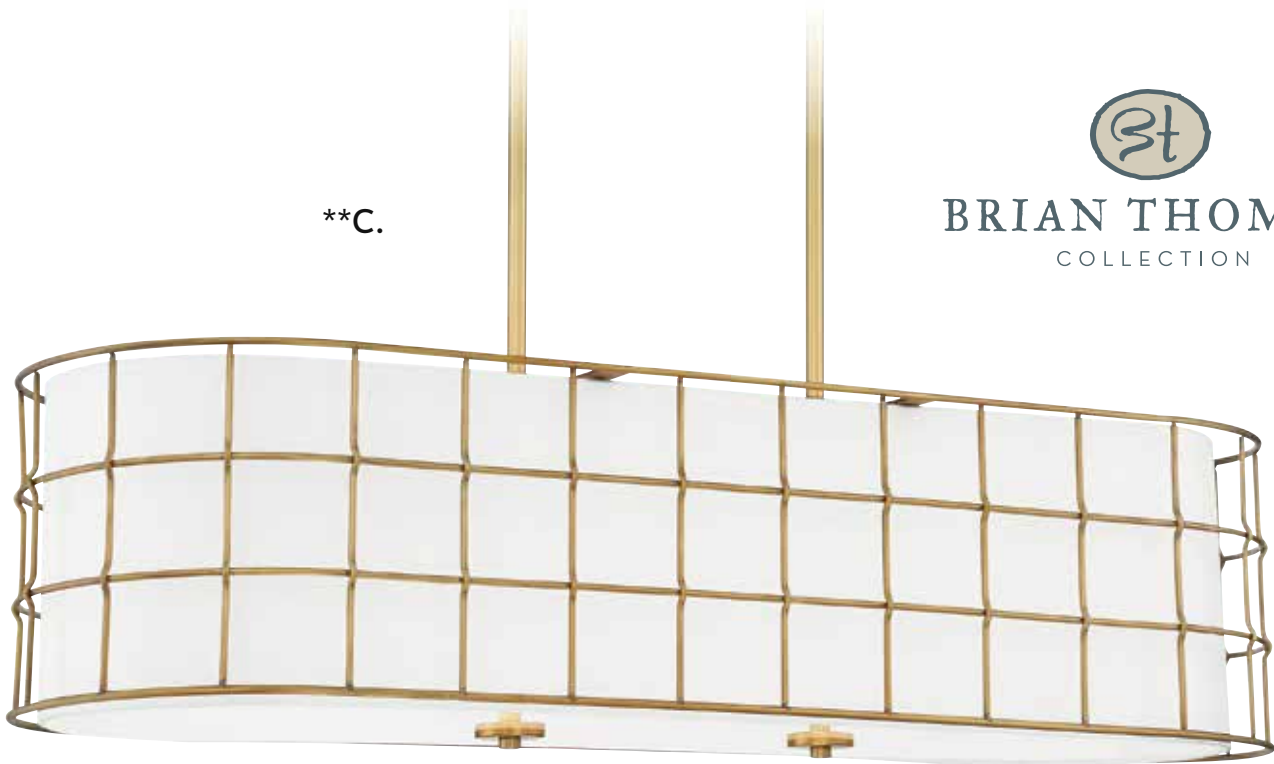

Dual Mount Hanging System

**D.

*Options: 7-EXT- Extension Rod - 12"(4pcs) & 6"(1pc)

**Options: 7-EXT- Extension Rod - 12"(8pcs) & 6"(2pcs)

HAYDEN

*A.

*B.

**C.