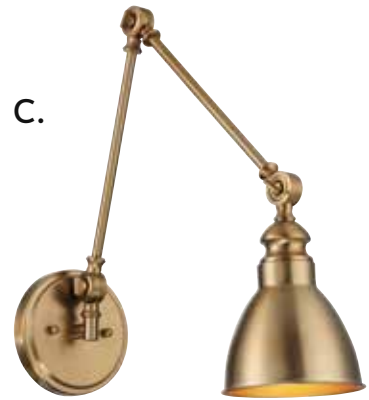

DAKOTA

A.

B.

C.

D.

E.

Hardwire only.

A. 9-960-1-89
1-Light Adjustable Sconce
Matte Black Finish
5-1/2"W x 17"H x 13"E
Adj E 13" - 33-3/4"
1E 60W
150° Swivel

B. 9-960-1-13
1-Light Adjustable Sconce
English Bronze Finish
5-1/2"W x 17"H x 13"E
Adj E 13" - 33-3/4"
1E 60W
150° Swivel

C. 9-960-1-322
1-Light Adjustable Sconce
Warm Brass Finish
5-1/2"W x 17"H x 13"E
Adj E 13" - 33-3/4"
1E 60W
150° Swivel

D. 9-960-1-SN
1-Light Adjustable Sconce
Satin Nickel Finish
5-1/2"W x 17"H x 13"E
Adj E 13" - 33-3/4"
1E 60W
150° Swivel

E. 9-960-1-109
1-Light Adjustable Sconce
Polished Nickel Finish
5-1/2"W x 17"H x 13"E
Adj E 13" - 33-3/4"
1E 60W
150° Swivel