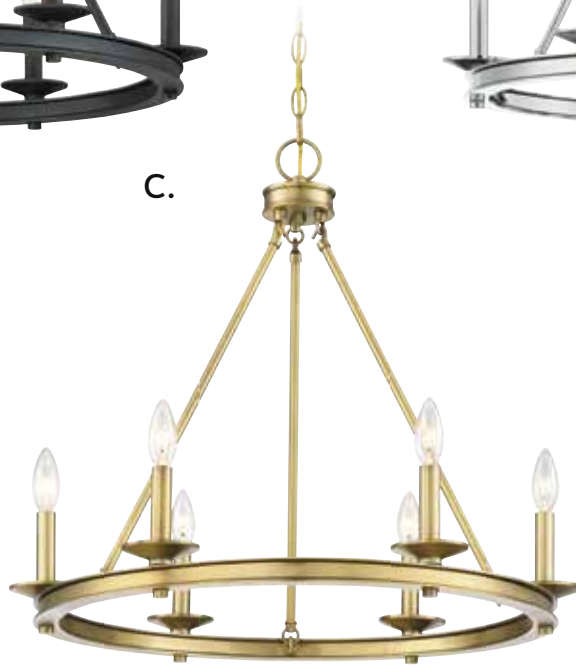

6-Light Chandelier
Polished Nickel Finish
25"W x 23"H
6C 60W
Metal Candle Covers

C. 1-307-6-322

6-Light Chandelier
Warm Brass Finish
25"W x 23"H
6C 60W
Metal Candle Covers

D. 1-307-6-SN

6-Light Chandelier
Satin Nickel Finish
25"W x 23"H
6C 60W
Metal Candle Covers

E. 1-307-6-44

6-Light Chandelier
Classic Bronze Finish
25"W x 23"H
6C 60W
Metal Candle Covers

MIDDLETON

A.

B.

C.

D.

E.