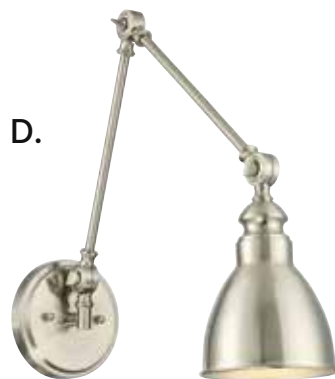

DAKOTA

A.

B.

C.

D.

E.

Hardwire only.

A. 9-960-1-89
1-Light Adjustable Sconce
Matte Black Finish
5-1/2"W x 17"H x 13"E
Adj E 13" - 33-3/4"
1E 60W
150° Swivel

B. 9-960-1-13
1-Light Adjustable Sconce
English Bronze Finish
5-1/2"W x 17"H x 13"E
Adj E 13" - 33-3/4"
1E 60W
150° Swivel

C. 9-960-1-322
1-Light Adjustable Sconce
Warm Brass Finish
5-1/2"W x 17"H x 13"E
Adj E 13" - 33-3/4"
1E 60W
150° Swivel

D. 9-960-1-SN
1-Light Adjustable Sconce
Satin Nickel Finish
5-1/2"W x 17"H x 13"E
Adj E 13" - 33-3/4"
1E 60W
150° Swivel

E. 9-960-1-109
1-Light Adjustable Sconce
Polished Nickel Finish
5-1/2"W x 17"H x 13"E
Adj E 13" - 33-3/4"
1E 60W
150° Swivel