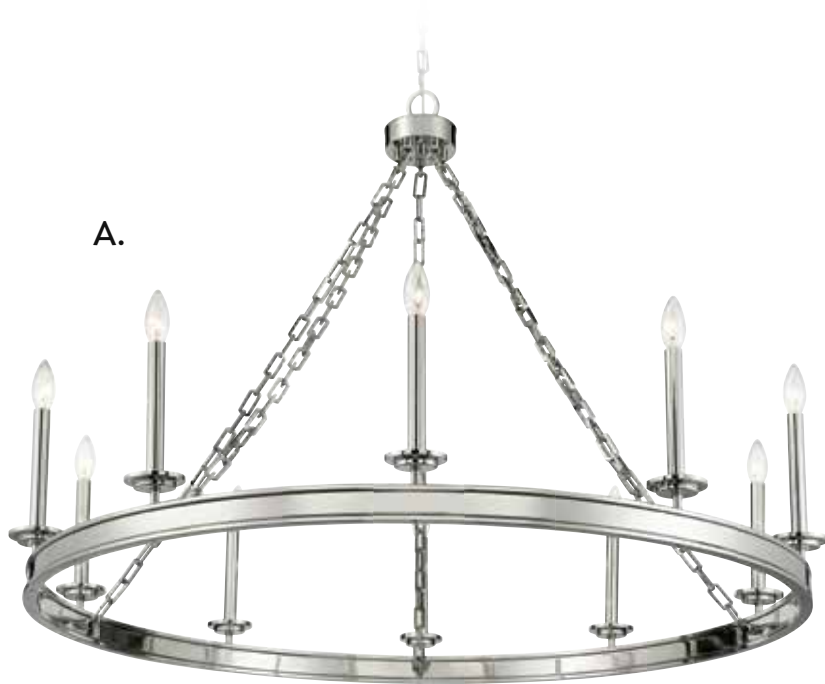

SEVILLE

A.

A. 1-4405-10-109
10-Light Chandelier
Polished Nickel Finish
45"W x 33"H
10C 60W
Metal Candle Covers