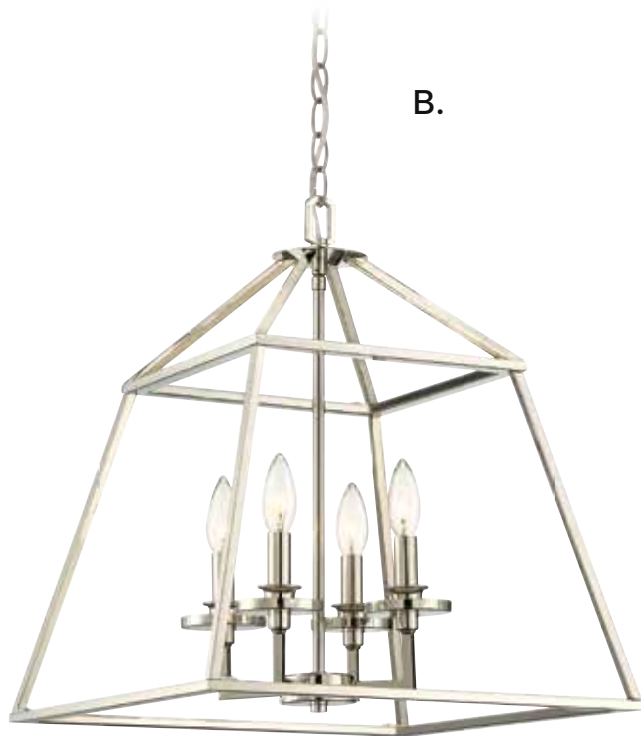

B.

C.

A. 3-9099-4-322
4-Light Pendant
Warm Brass Finish
24"W x 19-1/2"H
4C 60W
Metal Candle Covers

B. 3-9099-4-109
4-Light Pendant
Polished Nickel Finish
24"W x 19-1/2"H
4C 60W
Metal Candle Covers

C. 3-9099-4-44
4-Light Pendant
Classic Bronze Finish
24"W x 19-1/2"H
4C 60W
Metal Candle Covers