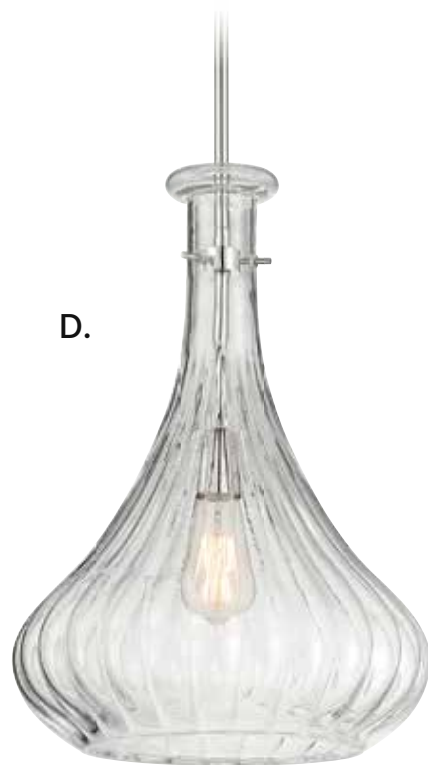

BRISTO

A.

B.

C.

D.

Options: 7-EXT- Extension Rod - 12"(4pcs) & 6"(1pc)