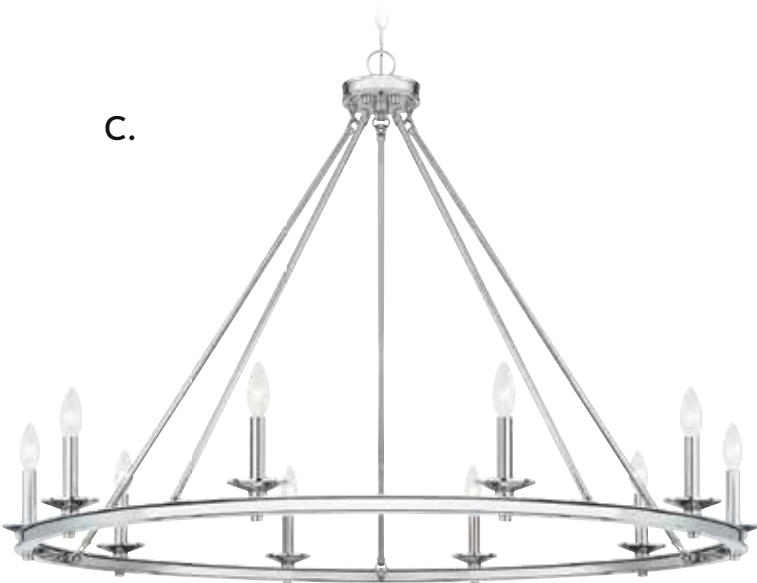

B. 1-308-8-109
8-Light Chandelier
Polished Nickel Finish
33"W x 25"H
8C 60W
Metal Candle Covers

C. 1-308-8-322
8-Light Chandelier
Warm Brass Finish
33"W x 25"H
8C 60W
Metal Candle Covers

D. 1-308-8-SN
8-Light Chandelier
Satin Nickel Finish
33"W x 25"H
8C 60W
Metal Candle Covers

E. 1-308-8-44
8-Light Chandelier
Classic Bronze Finish
33"W x 25"H
8C 60W
Metal Candle Covers

MIDDLETON

A.

B.

C.

MIDDLETON

A. 1-310-10-89
10-Light Chandelier
Matte Black Finish
45"W x 32-1/4"H
10C 60W
Metal Candle Covers

B. 1-310-10-322
10-Light Chandelier
Warm Brass Finish
45"W x 32-1/4"H
10C 60W
Metal Candle Covers

C. 1-310-10-109
10-Light Chandelier
Polished Nickel Finish
45"W x 32-1/4"H
10C 60W
Metal Candle Covers

D. 1-310-10-SN
10-Light Chandelier
Satin Nickel Finish
45"W x 32-1/4"H
10C 60W
Metal Candle Covers