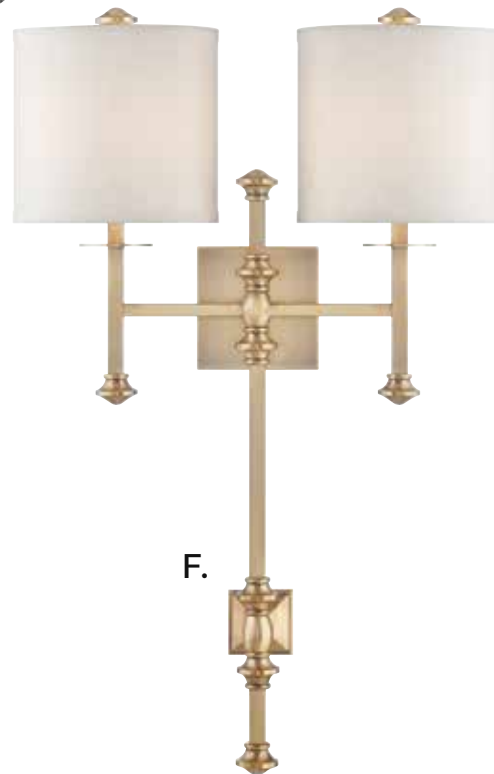

F.

D. **9-7140-1-SN**
1-Light Sconce
Satin Nickel Finish
7-1/2"W x 26-1/2"H x
5-1/2"E
1C 60W
White Shade
Metal Candle Cover

E. **9-7140-1-322**
1-Light Sconce
Warm Brass Finish
7-1/2"W x 26-1/2"H x
5-1/2"E
1C 60W
White Shade
Metal Candle Cover

F. **9-7141-2-322**
2-Light Wall Sconce
Warm Brass Finish
18"W x 28-5/8"H x 5-1/2"E
2C 60W
White Shades
Metal Candle Covers