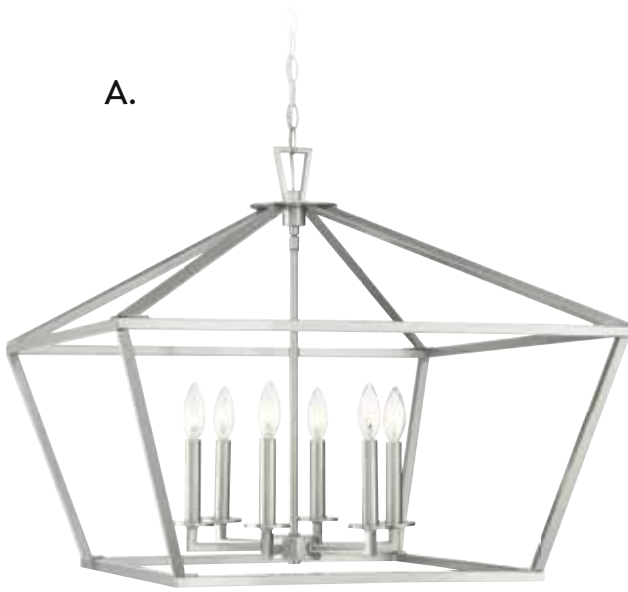

B. 1-2005-5-SN
5-Light Chandelier
Satin Nickel Finish
24"W x 22"H
5E 60W
Metal Candle Covers

C. 1-2005-5-322
5-Light Chandelier
Warm Brass Finish
24"W x 22"H
5E 60W
Metal Candle Covers

D. 1-2005-5-109
5-Light Chandelier
Polished Nickel Finish
24"W x 22"H
5E 60W
Metal Candle Covers

A.

B.

C.

D.

E.

TOWNSEND

A. 3-325-6-SN
6-Light Pendant
Satin Nickel Finish
26"W x 23-1/3"H
6C 60W
Metal Candle Covers

B. 3-325-6-44
6-Light Pendant
Classic Bronze Finish
26"W x 23-1/3"H
6C 60W
Metal Candle Covers