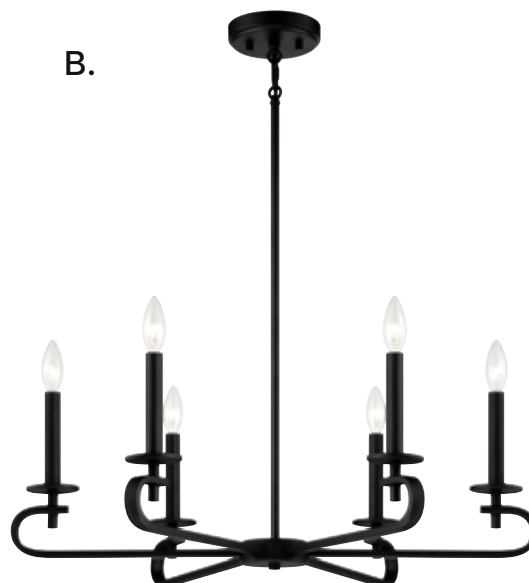

D. 1-306-8-322

8-Light Chandelier
Warm Brass Finish
32"W x 17-1/2"H
Adj H 17-1/2" - 74"
8C 60W
30° Swivel
White Fabric Shades
Metal Candle Covers

CHATHAM

Options: 7-EXT- Extension Rod - 12"(4pcs) & 6"(1pc)

TORINO

A. **1-2450-6-109**
6-Light Chandelier
Polished Nickel Finish
28"W x 9"H
Adj H 9" - 63"
6C 60W
Dual Swivel Mount
Metal Candle Covers

B. **1-2450-6-89**
6-Light Chandelier
Matte Black Finish
28"W x 9"H
Adj H 9" - 63"
6C 60W
Dual Swivel Mount
Metal Candle Covers