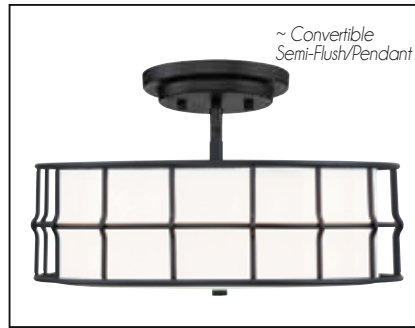

HAYDEN

*A.

*B.

BRIAN THOMAS
COLLECTION

**C.

*Options: 7-EXT-BK Extension Rod - 12"(4pcs) & 6"(1pc)

**Options: 7-EXTLG-BK Extension Rod - 12"(8pcs) & 6"(2pcs)