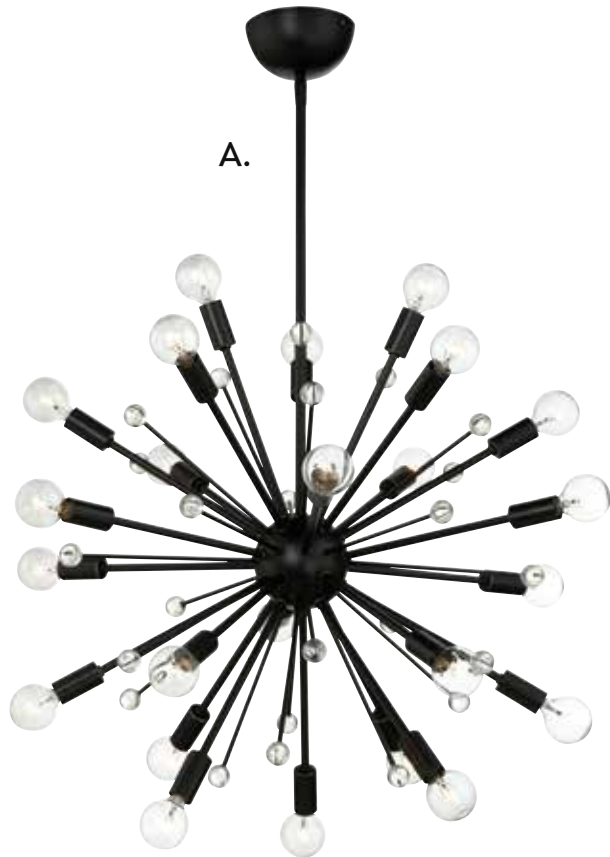

GALEA

*Options: 7-EXT- Extension Rod - 12"(4pcs) & 6"(1pc)