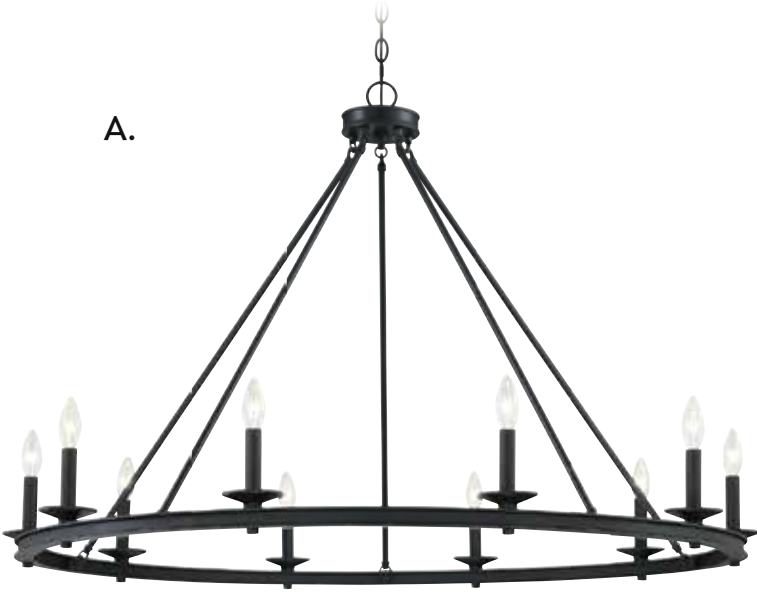

B. 1-308-8-109
8-Light Chandelier
Polished Nickel Finish
33"W x 25"H
8C 60W
Metal Candle Covers

C. 1-308-8-322
8-Light Chandelier
Warm Brass Finish
33"W x 25"H
8C 60W
Metal Candle Covers

D. 1-308-8-SN
8-Light Chandelier
Satin Nickel Finish
33"W x 25"H
8C 60W
Metal Candle Covers

E. 1-308-8-44
8-Light Chandelier
Classic Bronze Finish
33"W x 25"H
8C 60W
Metal Candle Covers

MIDDLETON

A.

B.

C.

MIDDLETON

A. 1-310-10-89
10-Light Chandelier
Matte Black Finish
45"W x 32-1/4"H
10C 60W
Metal Candle Covers