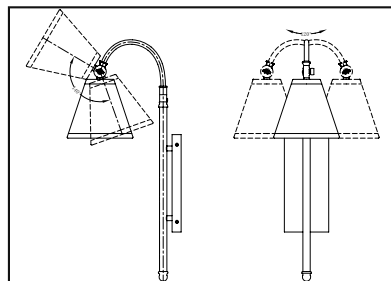

- F. **9-900-1-44**
1-Light Sconce
Classic Bronze Finish
4-1/4"W x 15-1/2"H x 4-1/2"E
1E 60W
Bulb Included 300MM T9

RUTLAND

A.

B.

C.

D.

E.

RUTLAND