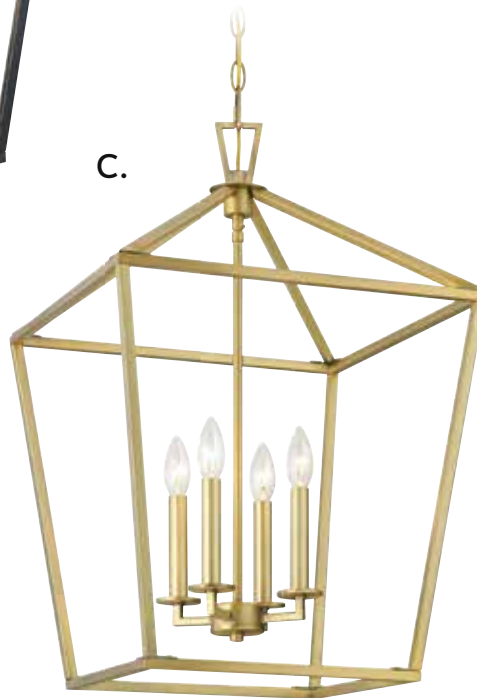

D. 3-320-3-109
3-Light Pendant
Polished Nickel Finish
10"W x 15"H
3C 60W
Metal Candle Covers

E. 3-320-3-89
3-Light Pendant
Matte Black Finish
10"W x 15"H
3C 60W
Metal Candle Covers

TOWNSEND

A.

B.

C.

D.

E.

TOWNSEND

A.

B.

C.

D.

E.

TOWNSEND

A. 3-321-4-44
4-Light Pendant
Classic Bronze Finish
17"W x 26"H
4C 60W
Metal Candle Covers

B. 3-321-4-SN
4-Light Pendant
Satin Nickel Finish
17"W x 26"H
4C 60W
Metal Candle Covers

C. 3-321-4-322
4-Light Pendant
Warm Brass Finish
17"W x 26"H
4C 60W
Metal Candle Covers

D. 3-321-4-109
4-Light Pendant
Polished Nickel Finish
17"W x 26"H
4C 60W
Metal Candle Covers