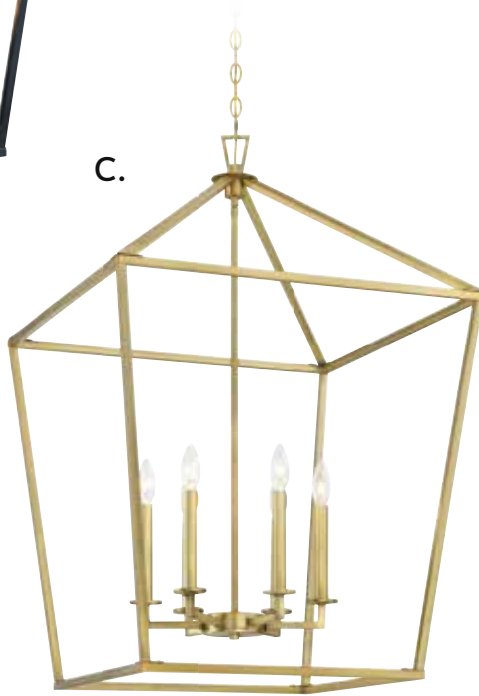

6-Light Pendant
Satin Nickel Finish
24"W x 36-1/2"H
6C 60W
Metal Candle Covers

C. 3-322-6-322

6-Light Pendant
Warm Brass Finish
24"W x 36-1/2"H
6C 60W
Metal Candle Covers

D. 3-322-6-109

6-Light Pendant
Polished Nickel Finish
24"W x 36-1/2"H
6C 60W
Metal Candle Covers

E. 3-322-6-89

6-Light Pendant
Matte Black Finish
24"W x 36-1/2"H
6C 60W
Metal Candle Covers

TOWNSEND

A.

B.

C.

D.

E.

TOWNSEND

A.

B.

C.

D.

E.

TOWNSEND

A. 6-328-4-44
4-Light Semi-Flush
Classic Bronze Finish
13"W x 13"H
4C 60W
Metal Candle Covers