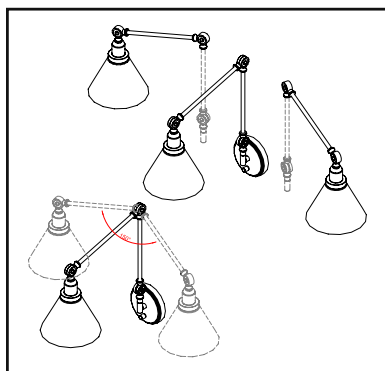

E. 9-1201-1-SN
1-Light Adjustable Sconce
Satin Nickel Finish
6-1/4"W x 24-1/2"H x 11-1/2"E
1E 60W
White Fabric Shade

MORLAND

A.

B.

C.

D.

E.

Switch on backplate, comes with **Cord & Plug**, and **Hardwire**.