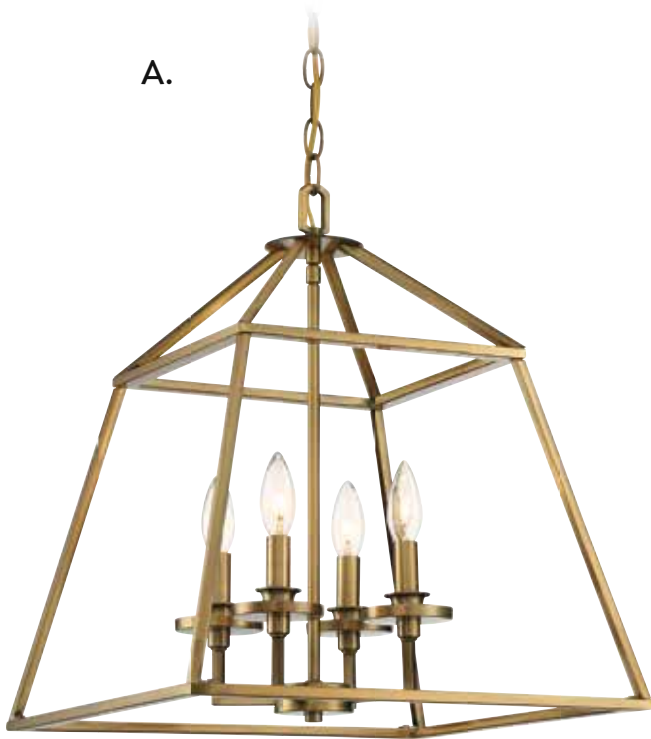

B.

C.

A. 3-9099-4-322
4-Light Pendant
Warm Brass Finish
24"W x 19-1/2"H
4C 60W
Metal Candle Covers

B. 3-9099-4-109
4-Light Pendant
Polished Nickel Finish
24"W x 19-1/2"H
4C 60W
Metal Candle Covers

C. 3-9099-4-44
4-Light Pendant
Classic Bronze Finish
24"W x 19-1/2"H
4C 60W
Metal Candle Covers