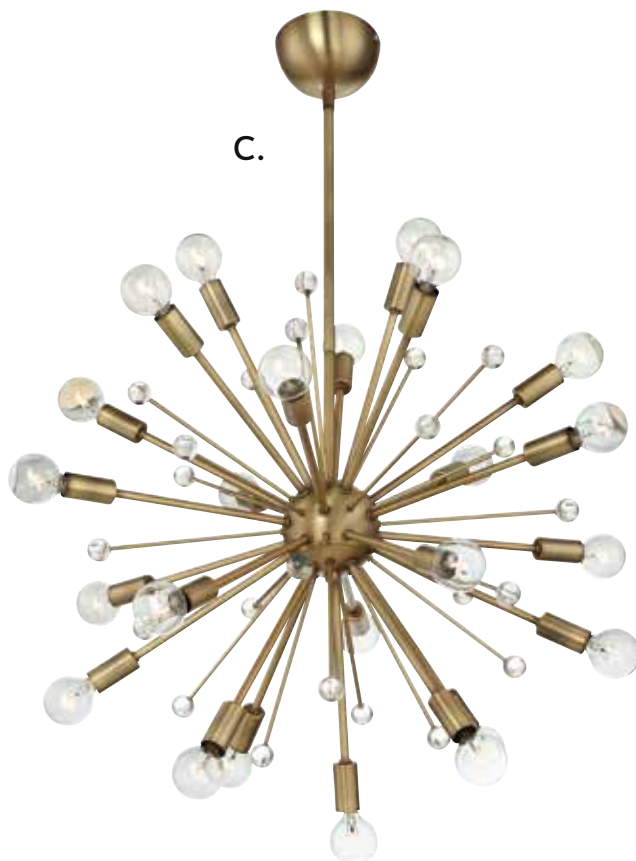

GALEA

*Options: 7-EXT- Extension Rod - 12"(4pcs) & 6"(1pc)