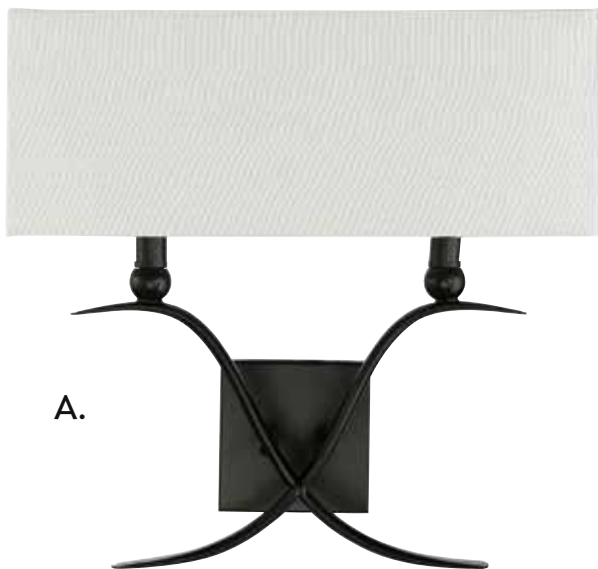

PAYTON

A.

B.

C.

D.

A. 9-800-2-44
2-Light Sconce
Classic Bronze Finish
16"W x 15-1/2"H x 6"E
2C 60W
White Linen Shade
Metal Candle Covers

B. 9-800-2-109
2-Light Sconce
Polished Nickel Finish
16"W x 15-1/2"H x 6"E
2C 60W
White Linen Shade
Metal Candle Covers

C. 9-800-2-SN
2-Light Sconce
Satin Nickel Finish
16"W x 15-1/2"H x 6"E
2C 60W
White Linen Shade
Metal Candle Covers

D. 9-800-2-322
2-Light Sconce
Warm Brass Finish
16"W x 15-1/2"H x 6"E
2C 60W
White Linen Shade
Metal Candle Covers