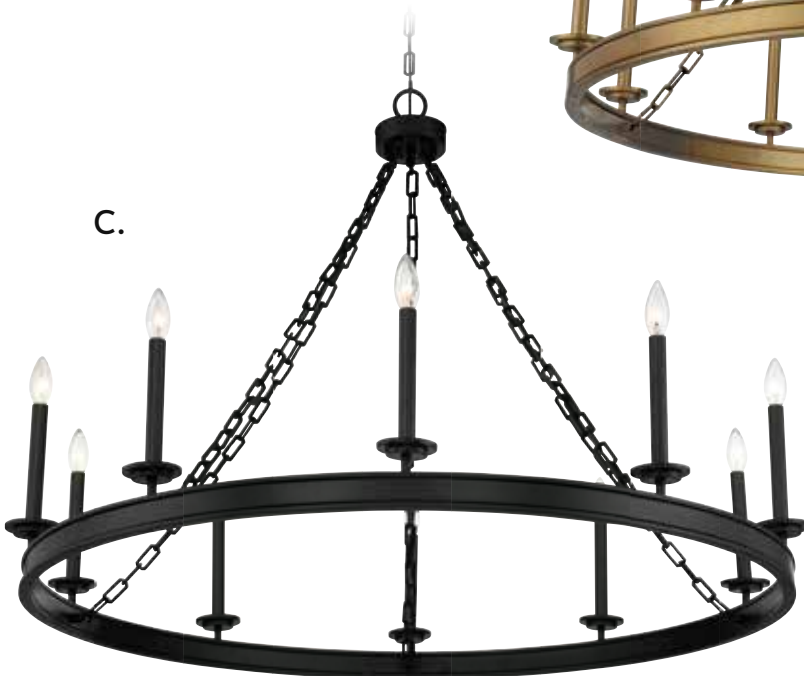

C.

C. 1-4405-10-89
10-Light Chandelier
Matte Black Finish
45"W x 33"H
10C 60W
Metal Candle Covers