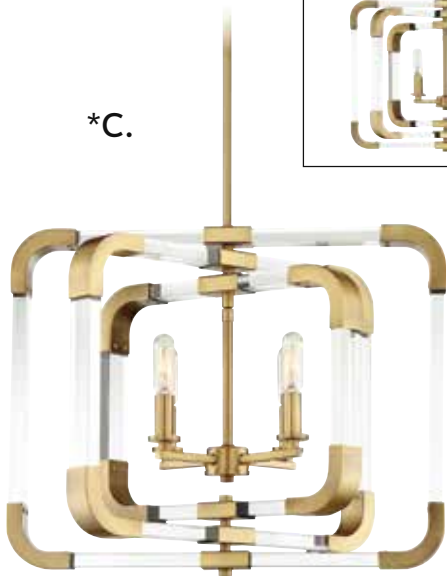

ROTTERDAM

A. 7-1660-6-322

6-Light Pendant
Warm Brass Finish
31-1/2"L x 24-3/4"W x 20-1/2"H
Adj H 20-1/2" - 77-1/2"
6C 60W
30° Swivel
Optic Acrylic
Metal Candle Covers

B. 6-1662-4-109

4-Light Convertible
Semi-Flush/Pendant
Polished Nickel Finish
20"W x 18"H
Adj H 18" - 75"
4C 60W
30° Swivel
Optic Acrylic
Metal Candle Covers

C. 6-1662-4-322

4-Light Convertible
Semi-Flush/Pendant
Warm Brass Finish
20"W x 18"H
Adj H 18" - 75"
4C 60W
30° Swivel
Optic Acrylic
Metal Candle Covers

D. 7-1660-6-109

6-Light Pendant
Polished Nickel Finish
31-1/2"L x 24-3/4"W x 20-1/2"H
Adj H 20-1/2" - 77-1/2"
6C 60W
30° Swivel
Optic Acrylic
Metal Candle Covers

ROTTERDAM

**A.

*B.

BRIAN THOMAS
COLLECTION

*C.

**D.

*Options: 7-EXT- Extension Rod - 12"(4pcs) & 6"(1pc)

**Options: 7-EXTLG- Extension Rod - 12"(4pcs) & 6"(1pc)

***The rings of the Rotterdam Collection are adjustable and can rotate into different positions.

BERGAMO

BERGAMO

A. 7-2851-4-322
4-Light Pendant
Warm Brass Finish
19-7/8"W x 32-1/4"H
4C 60W
Clear Crystal