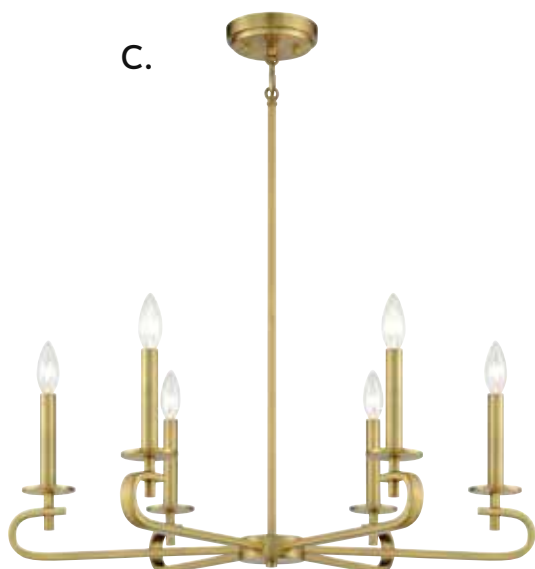

D. 1-306-8-322

8-Light Chandelier
Warm Brass Finish
32"W x 17-1/2"H
Adj H 17-1/2" - 74"
8C 60W
30° Swivel
White Fabric Shades
Metal Candle Covers

CHATHAM

Options: 7-EXT- Extension Rod - 12"(4pcs) & 6"(1pc)

TORINO

A. **1-2450-6-109**
6-Light Chandelier
Polished Nickel Finish
28"W x 9"H
Adj H 9" - 63"
6C 60W
Dual Swivel Mount
Metal Candle Covers

B. **1-2450-6-89**
6-Light Chandelier
Matte Black Finish
28"W x 9"H
Adj H 9" - 63"
6C 60W
Dual Swivel Mount
Metal Candle Covers