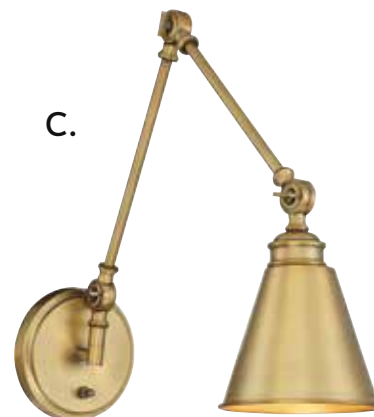

E. 9-1201-1-SN
1-Light Adjustable Sconce
Satin Nickel Finish
6-1/4"W x 24-1/2"H x 11-1/2"E
1E 60W
White Fabric Shade

MORLAND

A.

B.

C.

D.

E.

Switch on backplate, comes with **Cord & Plug**, and **Hardwire**.