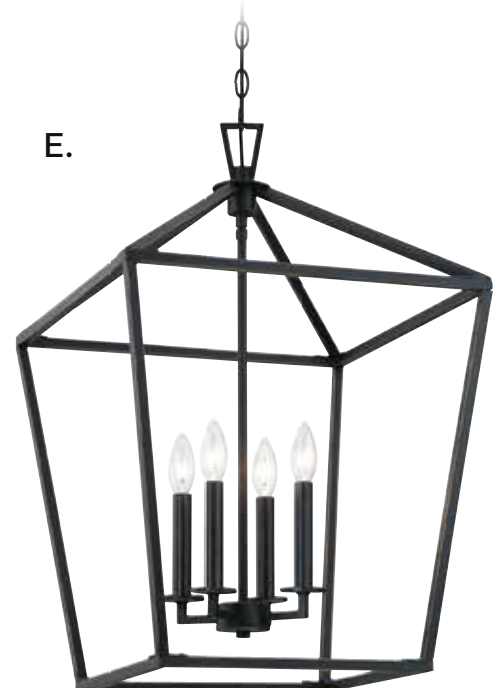

D. 3-320-3-109
3-Light Pendant
Polished Nickel Finish
10"W x 15"H
3C 60W
Metal Candle Covers

E. 3-320-3-89
3-Light Pendant
Matte Black Finish
10"W x 15"H
3C 60W
Metal Candle Covers

TOWNSEND

A.

B.

C.

D.

E.

TOWNSEND

A.

B.

C.

D.

E.

TOWNSEND

A. 3-321-4-44
4-Light Pendant
Classic Bronze Finish
17"W x 26"H
4C 60W
Metal Candle Covers

B. 3-321-4-SN
4-Light Pendant
Satin Nickel Finish
17"W x 26"H
4C 60W
Metal Candle Covers

C. 3-321-4-322
4-Light Pendant
Warm Brass Finish
17"W x 26"H
4C 60W
Metal Candle Covers

D. 3-321-4-109
4-Light Pendant
Polished Nickel Finish
17"W x 26"H
4C 60W
Metal Candle Covers