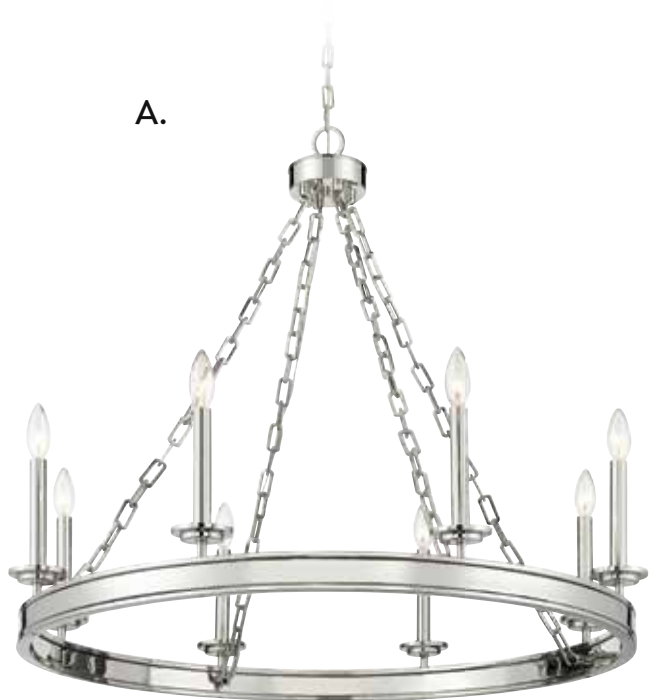

PRESCOTT

A. 7-0600-6-SN
6-Light Pendant
Satin Nickel Finish
28"W x 28"H
6C 60W
Clear Beveled Glass
Metal Candle Covers

B. 7-0600-6-322
6-Light Pendant
Warm Brass Finish
28"W x 28"H
6C 60W
Clear Beveled Glass
Metal Candle Covers

PRESCOTT

SEVILLE

SEVILLE

A. **1-4403-4-109**
4-Light Chandelier
Polished Nickel Finish
25"W x 27-1/4"H
4C 60W
Metal Candle Covers

B. **1-4403-4-89**
4-Light Chandelier
Matte Black Finish
25"W x 27-1/4"H
4C 60W
Metal Candle Covers

C. **1-4403-4-322**
4-Light Chandelier
Warm Brass Finish
25"W x 27-1/4"H
4C 60W
Metal Candle Covers

SEVILLE

SEVILLE

A. **1-4404-8-109**
8-Light Chandelier
Polished Nickel Finish
34"W x 29-1/2"H
8C 60W
Metal Candle Covers