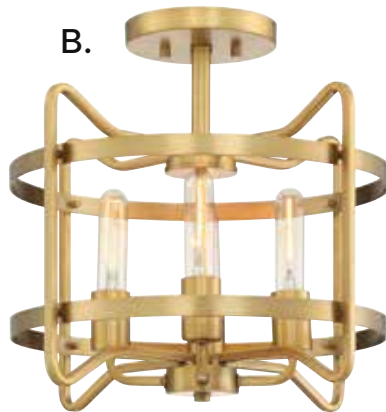

KENT

A. KENT
6-4900-4-89
4-Light Semi-Flush
Matte Black Finish
16"W x 14-3/4"H
4E 60W
Metal Candle Covers

B. KENT
6-4900-4-322
4-Light Semi-Flush
Warm Brass Finish
16"W x 14-3/4"H
4E 60W
Metal Candle Covers

C. KENT
6-4900-4-SN
4-Light Semi-Flush
Satin Nickel Finish
16"W x 14-3/4"H
4E 60W
Metal Candle Covers

D. LACEY
6-2706-3-322
16" Flush Mount
Warm Brass Finish
16"W x 8-1/2"H
3E 60W
White Fabric Shade

E. LACEY
6-2706-3-109
16" Flush Mount
Polished Nickel Finish
16"W x 8-1/2"H
3E 60W
White Fabric Shade

F. LACEY
6-2706-3-44
16" Flush Mount
Classic Bronze Finish
16"W x 8-1/2"H
3E 60W
White Fabric Shade