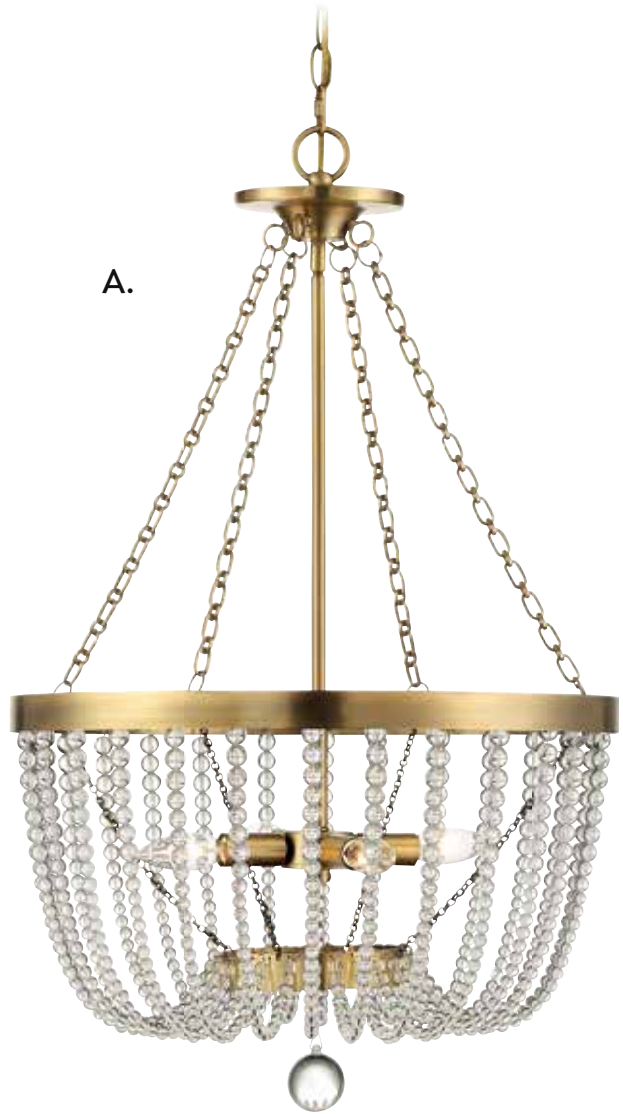

C. 6-1662-4-322

4-Light Convertible
Semi-Flush/Pendant
Warm Brass Finish
20"W x 18"H
Adj H 18" - 75"
4C 60W
30° Swivel
Optic Acrylic
Metal Candle Covers

D. 7-1660-6-109

6-Light Pendant
Polished Nickel Finish
31-1/2"L x 24-3/4"W x 20-1/2"H
Adj H 20-1/2" - 77-1/2"
6C 60W
30° Swivel
Optic Acrylic
Metal Candle Covers

***The rings of the Rotterdam Collection are adjustable and can rotate into different positions.

BERGAMO

BERGAMO

A. 7-2851-4-322
4-Light Pendant
Warm Brass Finish
19-7/8"W x 32-1/4"H
4C 60W
Clear Crystal

B. 7-2851-4-154
4-Light Pendant
Antique Nickel Finish
19-7/8"W x 32-1/4"H
4C 60W
Clear Crystal

A.

B.

BERGAMO

A.

A. 7-2852-6-154
6-Light Pendant
Antique Nickel Finish
26"W x 23-1/2"H
6C 60W
Clear Crystal

B. 7-2852-6-322
6-Light Pendant
Warm Brass Finish
26"W x 23-1/2"H
6C 60W
Clear Crystal