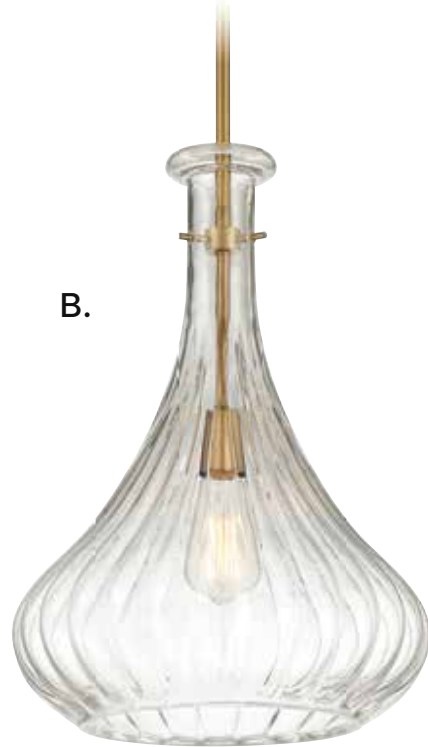

BRISTO

A.

B.

C.

D.

Options: 7-EXT- Extension Rod - 12"(4pcs) & 6"(1pc)