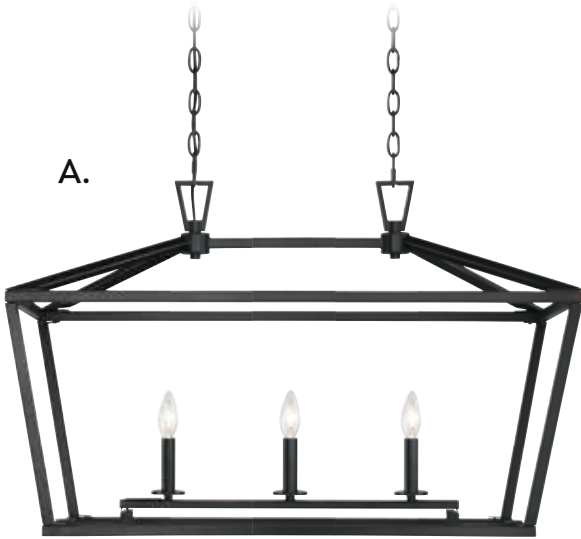

TOWNSEND

A.