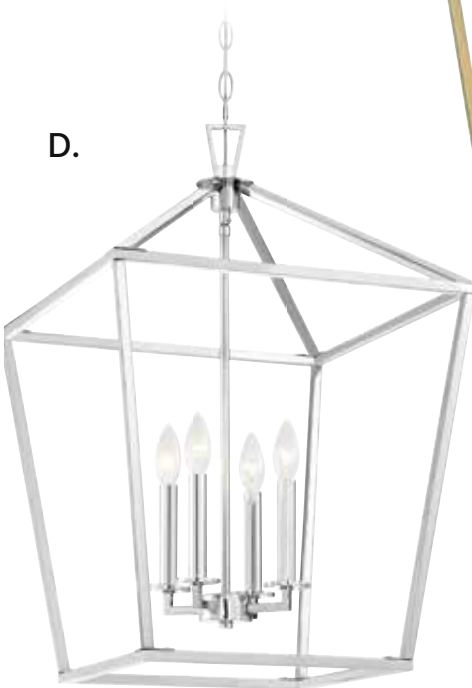

D. 3-320-3-109
3-Light Pendant
Polished Nickel Finish
10"W x 15"H
3C 60W
Metal Candle Covers

E. 3-320-3-89
3-Light Pendant
Matte Black Finish
10"W x 15"H
3C 60W
Metal Candle Covers

TOWNSEND

A.

B.

C.

D.

E.

TOWNSEND

A.

B.

C.

D.

E.

TOWNSEND

A. 3-321-4-44
4-Light Pendant
Classic Bronze Finish
17"W x 26"H
4C 60W
Metal Candle Covers

B. 3-321-4-SN
4-Light Pendant
Satin Nickel Finish
17"W x 26"H
4C 60W
Metal Candle Covers

C. 3-321-4-322
4-Light Pendant
Warm Brass Finish
17"W x 26"H
4C 60W
Metal Candle Covers

D. 3-321-4-109
4-Light Pendant
Polished Nickel Finish
17"W x 26"H
4C 60W
Metal Candle Covers