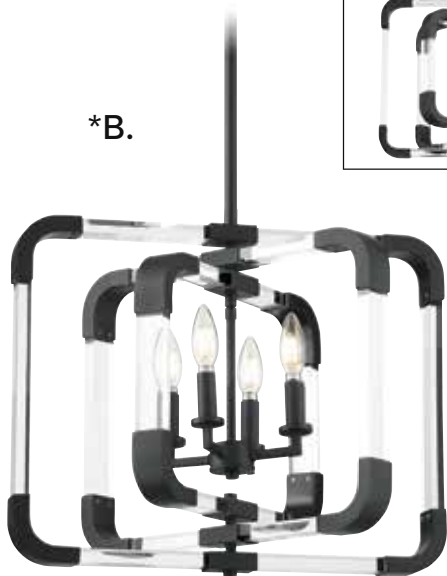

B. 7-8895-4-322
4-Light Pendant
Warm Brass Finish
24"W x 12"H
Adj H 12" - 66"
4C 60W
30° Swivel
Dual Swivel Mount
Clear Glass
Metal Candle Covers

Dual Mount Hanging System

*Options: 7-EXTLG-322 Extension Rod - 12"(4pcs) & 6"(1pc)

COLLIER

****C.**

- C. 7-8895-4-89**
4-Light Pendant
Matte Black Finish
24"W x 12"H
Adj H 12" - 66"
4C 60W
30° Swivel
Dual Swivel Mount
Clear Glass
Metal Candle Covers

- D. 3-8896-8-89**
8-Light Lantern
Matte Black Finish
24"W x 23"H
Adj H 23" - 77"
8C 60W
30° Swivel
Dual Swivel Mount
Clear Glass
Metal Candle Covers

****D.**

Dual Mount Hanging System

****Options:** 7-EXTLG-BK Extension Rod - 12"(4pcs) & 6"(1pc)

ROTTERDAM

ROTTERDAM

BRIAN THOMAS
COLLECTION

**A.

*B.

A. 7-1660-6-89
6-Light Pendant
Matte Black Finish
31-1/2"L x 24-3/4"W x 20-1/2"H
Adj H 20-1/2" - 77-1/2"
6C 60W
30° Swivel
Optic Acrylic
Metal Candle Covers

B. 6-1662-4-89
4-Light Convertible
Semi-Flush/Pendant
Matte Black Finish
20"W x 18"H
Adj H 18" - 75"
4C 60W
30° Swivel
Optic Acrylic
Metal Candle Covers