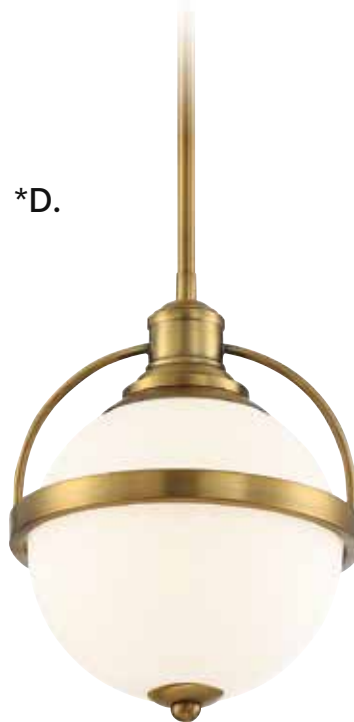

B. **7-9161-4-109**
4-Light Pendant
Polished Nickel Finish
20"W x 30"H
4C 60W
Optic Acrylic
Metal Candle Covers

WESTBOURNE

**C.

*D.

C. **7-3102-1-322**
1-Light Pendant
Warm Brass Finish
12-3/4"W x 16-1/2"H
Adj H 16-1/2" - 73-1/2"
1E 60W
30° Swivel
White Opal Glass