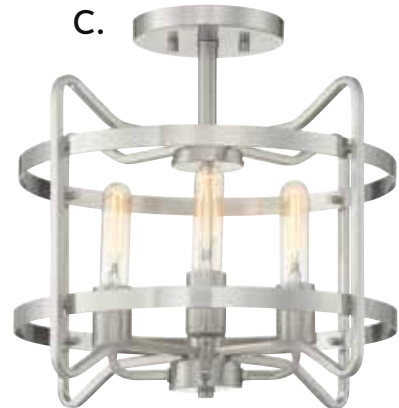

KENT

A. KENT
6-4900-4-89
4-Light Semi-Flush
Matte Black Finish
16"W x 14-3/4"H
4E 60W
Metal Candle Covers

B. KENT
6-4900-4-322
4-Light Semi-Flush
Warm Brass Finish
16"W x 14-3/4"H
4E 60W
Metal Candle Covers

C. KENT
6-4900-4-SN
4-Light Semi-Flush
Satin Nickel Finish
16"W x 14-3/4"H
4E 60W
Metal Candle Covers

D. LACEY
6-2706-3-322
16" Flush Mount
Warm Brass Finish
16"W x 8-1/2"H
3E 60W
White Fabric Shade

E. LACEY
6-2706-3-109
16" Flush Mount
Polished Nickel Finish
16"W x 8-1/2"H
3E 60W
White Fabric Shade

F. LACEY
6-2706-3-44
16" Flush Mount
Classic Bronze Finish
16"W x 8-1/2"H
3E 60W
White Fabric Shade