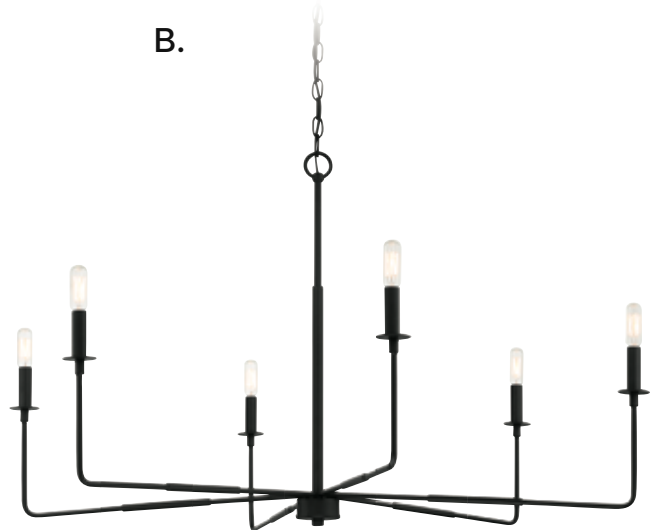

C. 1-2451-8-322
8-Light Chandelier
Warm Brass Finish
34"W x 9"H
Adj H 9" - 63"
8C 60W
Dual Swivel Mount
Metal Candle Covers

Dual Mount Hanging System

Options: 7-EXTLG- Extension Rod - 12"(4pcs) & 6"(1pc)

SALERNO

SALERNO

A.

B.

C.

A. **1-2221-6-109**
6-Light Chandelier
Polished Nickel Finish
42"W x 25"H
6C 60W
Metal Candle Covers

B. **1-2221-6-89**
6-Light Chandelier
Matte Black Finish
42"W x 25"H
6C 60W
Metal Candle Covers

C. **1-2221-6-322**
6-Light Chandelier
Warm Brass Finish
42"W x 25"H
6C 60W
Metal Candle Covers

CAMERON

A. 1-2541-9-89
9-Light Chandelier
Matte Black Finish
35"W x 24"H
Adj H 24" - 81"
9C 40W
30° Swivel
White Fabric Shade
Metal Candle Covers