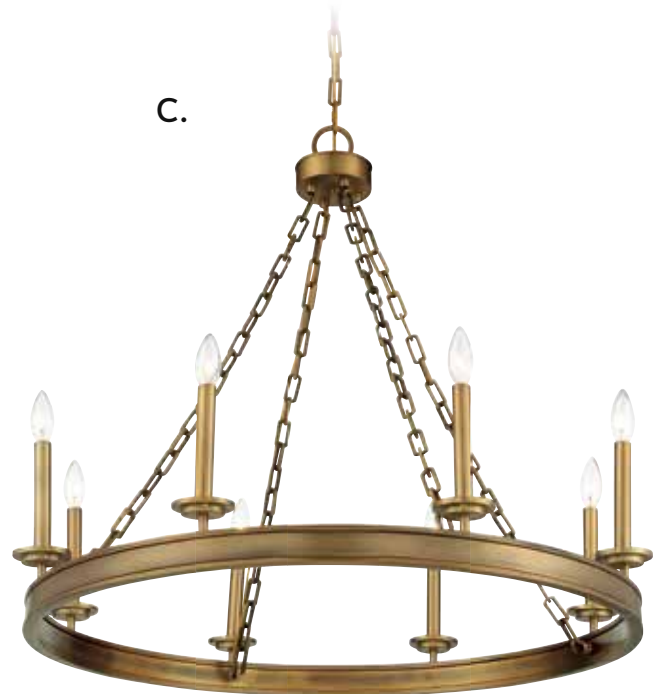

A. **1-4404-8-109**
8-Light Chandelier
Polished Nickel Finish
34"W x 29-1/2"H
8C 60W
Metal Candle Covers

B. **1-4404-8-89**
8-Light Chandelier
Matte Black Finish
34"W x 29-1/2"H
8C 60W
Metal Candle Covers

C. **1-4404-8-322**
8-Light Chandelier
Warm Brass Finish
34"W x 29-1/2"H
8C 60W
Metal Candle Covers