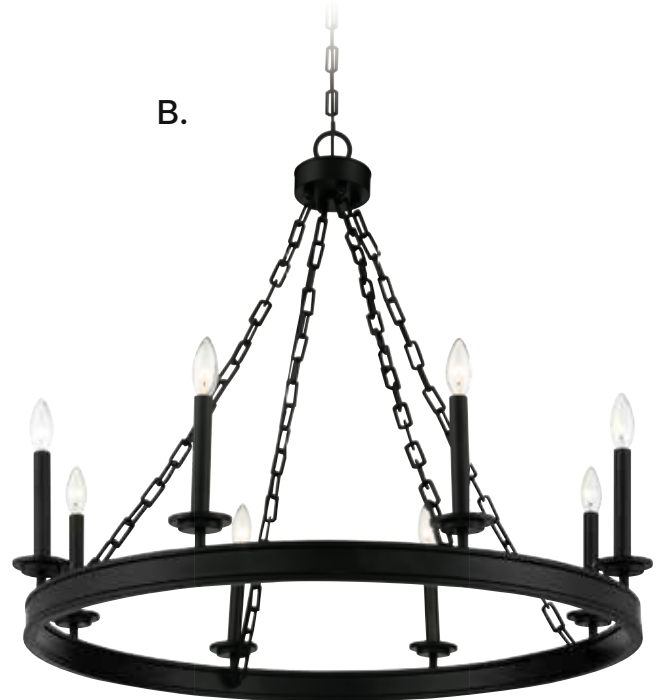

PRESCOTT

A. 7-0600-6-SN
6-Light Pendant
Satin Nickel Finish
28"W x 28"H
6C 60W
Clear Beveled Glass
Metal Candle Covers

B. 7-0600-6-322
6-Light Pendant
Warm Brass Finish
28"W x 28"H
6C 60W
Clear Beveled Glass
Metal Candle Covers

PRESCOTT

SEVILLE

SEVILLE

A. **1-4403-4-109**
4-Light Chandelier
Polished Nickel Finish
25"W x 27-1/4"H
4C 60W
Metal Candle Covers

B. **1-4403-4-89**
4-Light Chandelier
Matte Black Finish
25"W x 27-1/4"H
4C 60W
Metal Candle Covers

C. **1-4403-4-322**
4-Light Chandelier
Warm Brass Finish
25"W x 27-1/4"H
4C 60W
Metal Candle Covers

SEVILLE

SEVILLE

A. **1-4404-8-109**
8-Light Chandelier
Polished Nickel Finish
34"W x 29-1/2"H
8C 60W
Metal Candle Covers