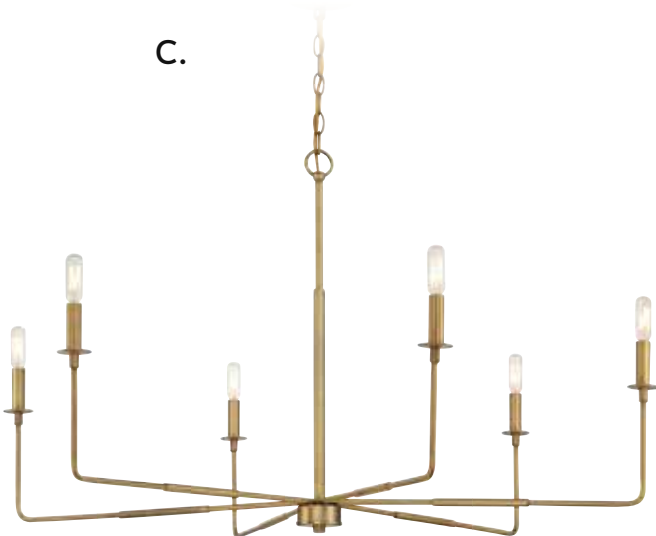

C. 1-2451-8-322
8-Light Chandelier
Warm Brass Finish
34"W x 9"H
Adj H 9" - 63"
8C 60W
Dual Swivel Mount
Metal Candle Covers

Dual Mount Hanging System

Options: 7-EXTLG- Extension Rod - 12"(4pcs) & 6"(1pc)

SALERNO

SALERNO

A.

B.

C.

A. **1-2221-6-109**
6-Light Chandelier
Polished Nickel Finish
42"W x 25"H
6C 60W
Metal Candle Covers

B. **1-2221-6-89**
6-Light Chandelier
Matte Black Finish
42"W x 25"H
6C 60W
Metal Candle Covers

C. **1-2221-6-322**
6-Light Chandelier
Warm Brass Finish
42"W x 25"H
6C 60W
Metal Candle Covers

CAMERON

A. 1-2541-9-89
9-Light Chandelier
Matte Black Finish
35"W x 24"H
Adj H 24" - 81"
9C 40W
30° Swivel
White Fabric Shade
Metal Candle Covers