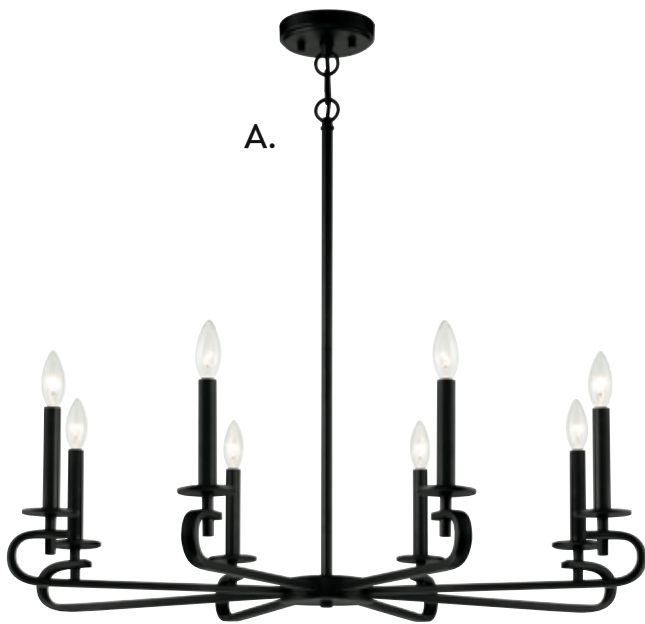

TORINO

A. 1-2451-8-89
8-Light Chandelier
Matte Black Finish
34"W x 9"H
Adj H 9" - 63"
8C 60W
Dual Swivel Mount
Metal Candle Covers

B. 1-2451-8-109
8-Light Chandelier
Polished Nickel Finish
34"W x 9"H
Adj H 9" - 63"
8C 60W
Dual Swivel Mount
Metal Candle Covers

C. 1-2451-8-322
8-Light Chandelier
Warm Brass Finish
34"W x 9"H
Adj H 9" - 63"
8C 60W
Dual Swivel Mount
Metal Candle Covers