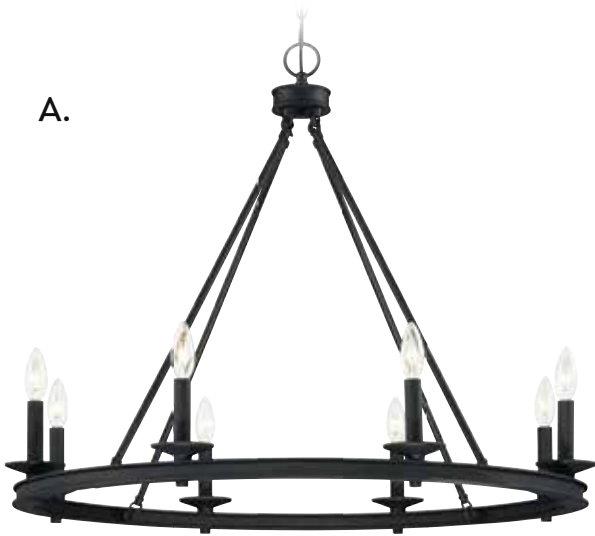

6-Light Chandelier
Polished Nickel Finish
25"W x 23"H
6C 60W
Metal Candle Covers

C. 1-307-6-322

6-Light Chandelier
Warm Brass Finish
25"W x 23"H
6C 60W
Metal Candle Covers

D. 1-307-6-SN

6-Light Chandelier
Satin Nickel Finish
25"W x 23"H
6C 60W
Metal Candle Covers

E. 1-307-6-44

6-Light Chandelier
Classic Bronze Finish
25"W x 23"H
6C 60W
Metal Candle Covers

MIDDLETON

A.

B.

C.

D.

E.

MIDDLETON

A.

B.

C.

D.

E.

MIDDLETON

A. 1-308-8-89
8-Light Chandelier
Matte Black Finish
33"W x 25"H
8C 60W
Metal Candle Covers