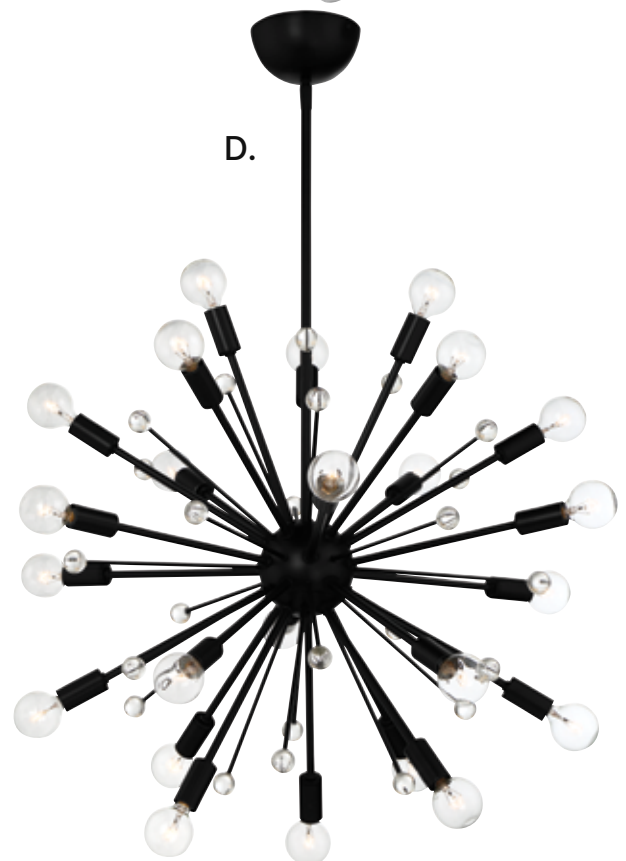

GALEA

*Options: 7-EXT- Extension Rod - 12"(4pcs) & 6"(1pc)