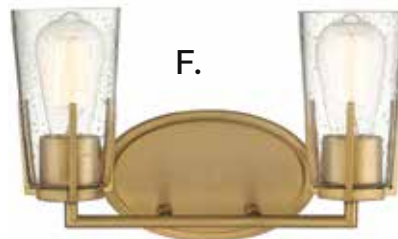

F.

F. 8-7045-2-322
2-Light Bath Bar
Warm Brass Finish
14"W x 8-1/2"H x
5-3/8"E
2E 60W
Clear Seeded Glass