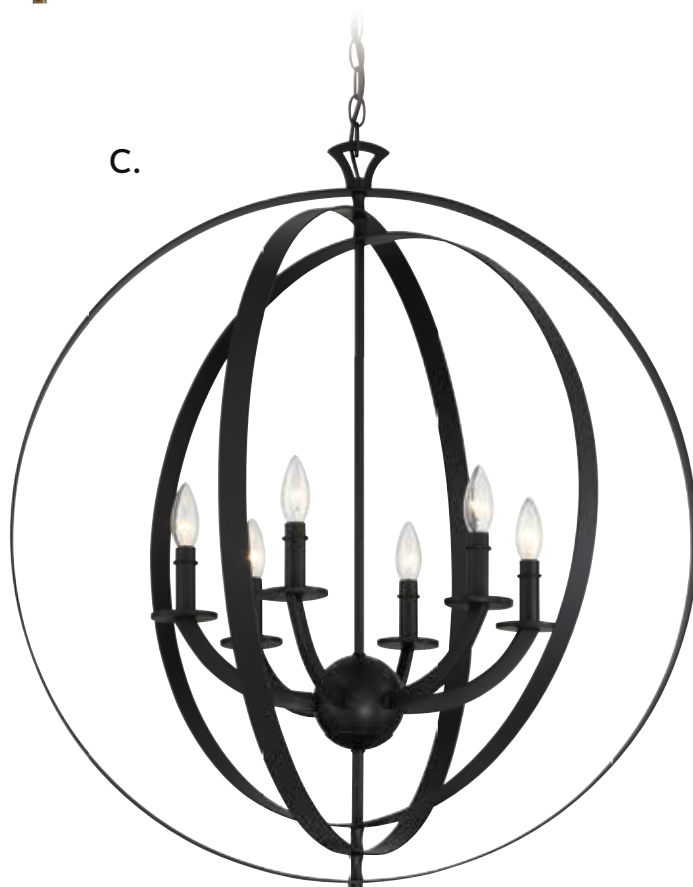

A. 7-6098-12-109
 12-Light Pendant
 Polished Nickel Finish
 24-1/2"W x 26-1/2"H
 Adj H 26-1/2" - 80-1/2"
 12C 60W
 30° Swivel

B. 7-6098-12-44
 12-Light Pendant
 Classic Bronze Finish
 24-1/2"W x 26-1/2"H
 Adj H 26-1/2" - 80-1/2"
 12C 60W
 30° Swivel

C. 7-6098-12-322
 12-Light Pendant
 Warm Brass Finish
 24-1/2"W x 26-1/2"H
 Adj H 26-1/2" - 80-1/2"
 12C 60W
 30° Swivel

DUMONT

A.

B.

C.

- A. **7-204-6-322**
6-Light Pendant
Warm Brass Finish
32"W x 35-3/4"H
6C 60W
Metal Candle Covers
- B. **7-204-6-109**
6-Light Pendant
Polished Nickel Finish
32"W x 35-3/4"H
6C 60W
Metal Candle Covers
- C. **7-204-6-44**
6-Light Pendant
Classic Bronze Finish
32"W x 35-3/4"H
6C 60W
Metal Candle Covers

LILLY

A. 7-203-2-322
 2-Light Pendant
 Warm Brass Finish
 13"W x 20"H
 2E 60W
 White Opal Glass

B. 7-203-2-109
 2-Light Pendant
 Polished Nickel Finish
 13"W x 20"H
 2E 60W
 White Opal Glass

C. 7-203-2-SN
 2-Light Pendant
 Satin Nickel Finish
 13"W x 20"H
 2E 60W
 White Opal Glass