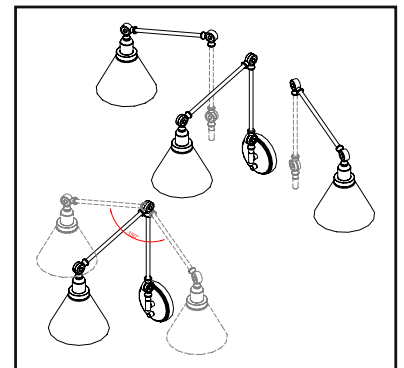

DRAKE

F.

H.

G.

I.

J.

Switch on backplate, comes with **Cord & Plug**, and **Hardwire**.

F. 9-9131CP-1-13
 1-Light Adjustable Sconce
 English Bronze Finish
 7-1/2"W x 17"H x 14"E
 Adj E 14" - 34-1/2"
 1E 60W
 150° Swivel
 Clear Glass