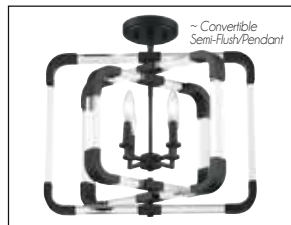

****D.**

Dual Mount Hanging System

****Options:** 7-EXTLG-BK Extension Rod - 12"(4pcs) & 6"(1pc)

ROTTERDAM

ROTTERDAM

BRIAN THOMAS
COLLECTION

**A.

*B.