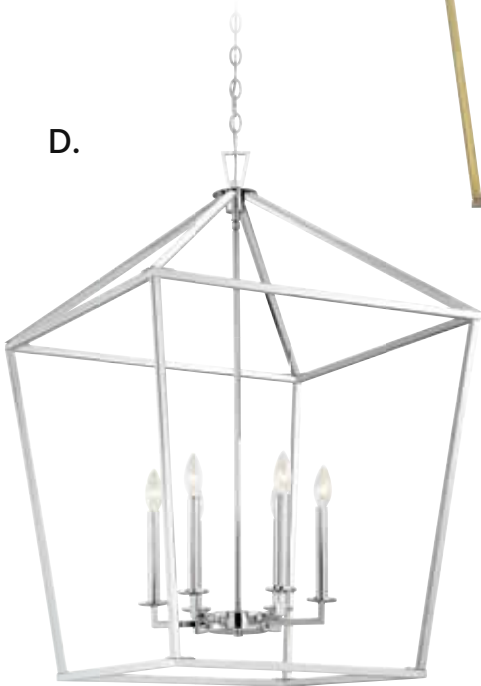

6-Light Pendant
Satin Nickel Finish
24"W x 36-1/2"H
6C 60W
Metal Candle Covers

C. 3-322-6-322

6-Light Pendant
Warm Brass Finish
24"W x 36-1/2"H
6C 60W
Metal Candle Covers

D. 3-322-6-109

6-Light Pendant
Polished Nickel Finish
24"W x 36-1/2"H
6C 60W
Metal Candle Covers

E. 3-322-6-89

6-Light Pendant
Matte Black Finish
24"W x 36-1/2"H
6C 60W
Metal Candle Covers

TOWNSEND

A.

B.

C.

D.

E.

TOWNSEND

A.

B.

C.

D.

E.

TOWNSEND

A. 6-328-4-44
4-Light Semi-Flush
Classic Bronze Finish
13"W x 13"H
4C 60W
Metal Candle Covers