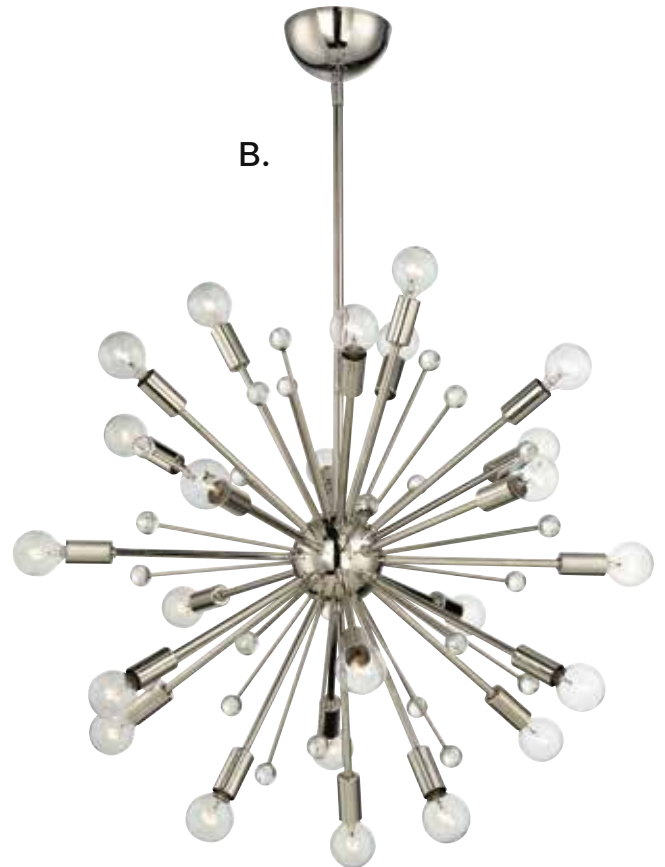

GALEA

*Options: 7-EXT- Extension Rod - 12"(4pcs) & 6"(1pc)