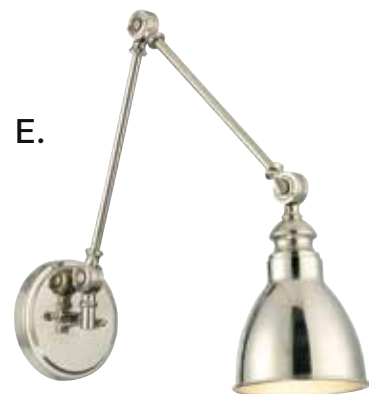

E.

Hardwire only.

A. 9-960-1-89
1-Light Adjustable Sconce
Matte Black Finish
5-1/2"W x 17"H x 13"E
Adj E 13" - 33-3/4"
1E 60W
150° Swivel

B. 9-960-1-13
1-Light Adjustable Sconce
English Bronze Finish
5-1/2"W x 17"H x 13"E
Adj E 13" - 33-3/4"
1E 60W
150° Swivel

C. 9-960-1-322
1-Light Adjustable Sconce
Warm Brass Finish
5-1/2"W x 17"H x 13"E
Adj E 13" - 33-3/4"
1E 60W
150° Swivel

D. 9-960-1-SN
1-Light Adjustable Sconce
Satin Nickel Finish
5-1/2"W x 17"H x 13"E
Adj E 13" - 33-3/4"
1E 60W
150° Swivel

E. 9-960-1-109
1-Light Adjustable Sconce
Polished Nickel Finish
5-1/2"W x 17"H x 13"E
Adj E 13" - 33-3/4"
1E 60W
150° Swivel