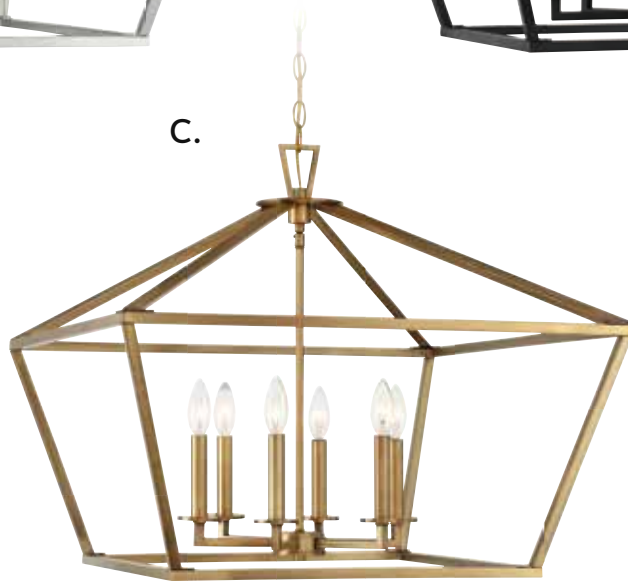

B. 1-2005-5-SN
5-Light Chandelier
Satin Nickel Finish
24"W x 22"H
5E 60W
Metal Candle Covers

C. 1-2005-5-322
5-Light Chandelier
Warm Brass Finish
24"W x 22"H
5E 60W
Metal Candle Covers

D. 1-2005-5-109
5-Light Chandelier
Polished Nickel Finish
24"W x 22"H
5E 60W
Metal Candle Covers

A.

B.

C.

D.

E.

TOWNSEND

A. 3-325-6-SN
6-Light Pendant
Satin Nickel Finish
26"W x 23-1/3"H
6C 60W
Metal Candle Covers

B. 3-325-6-44
6-Light Pendant
Classic Bronze Finish
26"W x 23-1/3"H
6C 60W
Metal Candle Covers