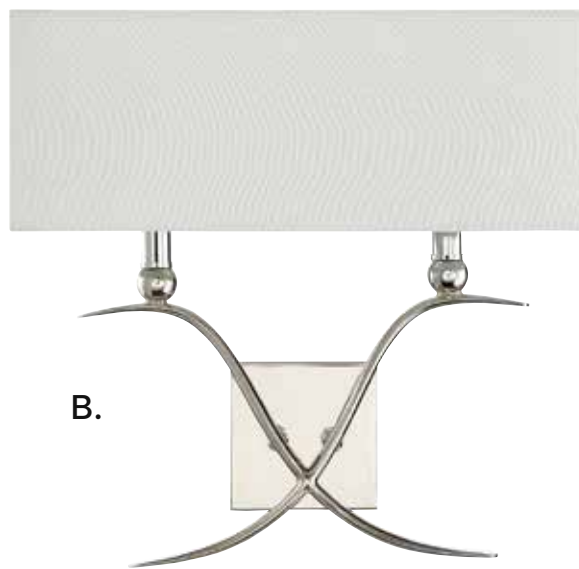

PAYTON

A.

B.

C.

D.

A. 9-800-2-44
2-Light Sconce
Classic Bronze Finish
16"W x 15-1/2"H x 6"E
2C 60W
White Linen Shade
Metal Candle Covers

B. 9-800-2-109
2-Light Sconce
Polished Nickel Finish
16"W x 15-1/2"H x 6"E
2C 60W
White Linen Shade
Metal Candle Covers

C. 9-800-2-SN
2-Light Sconce
Satin Nickel Finish
16"W x 15-1/2"H x 6"E
2C 60W
White Linen Shade
Metal Candle Covers

D. 9-800-2-322
2-Light Sconce
Warm Brass Finish
16"W x 15-1/2"H x 6"E
2C 60W
White Linen Shade
Metal Candle Covers