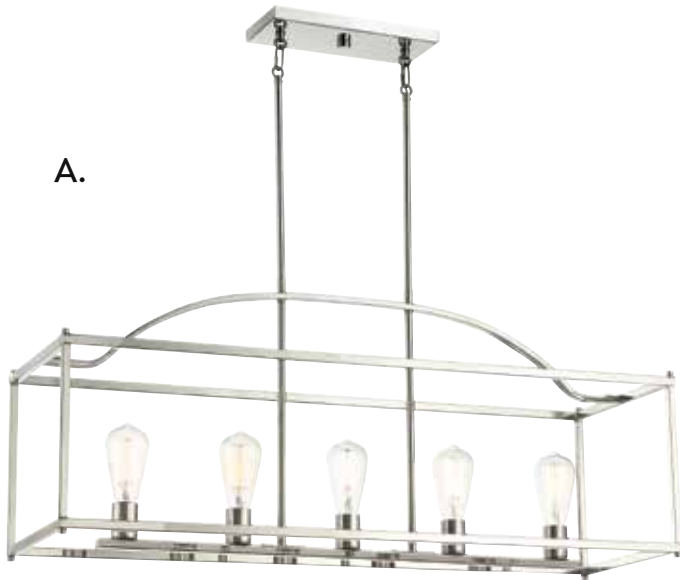

PALLADIAN

A. 1-190-5-109
5-Light Linear Chandelier
Polished Nickel Finish
38"L x 12"W x 16"H
Adj H 16" - 70"
5E 60W
30° Swivel
Dual Swivel Mount

B. 1-190-5-322
5-Light Linear Chandelier
Warm Brass Finish
38"L x 12"W x 16"H
Adj H 16" - 70"
5E 60W
30° Swivel
Dual Swivel Mount

C. 1-190-5-SN
5-Light Linear Chandelier
Satin Nickel Finish
38"L x 12"W x 16"H
Adj H 16" - 70"
5E 60W
30° Swivel
Dual Swivel Mount

D. 1-190-5-89
5-Light Linear Chandelier
Matte Black Finish
38"L x 12"W x 16"H
Adj H 16" - 70"
5E 60W
30° Swivel
Dual Swivel Mount

Options: 7-EXT- Extension Rod - 12"(8pcs) & 6"(2pcs)