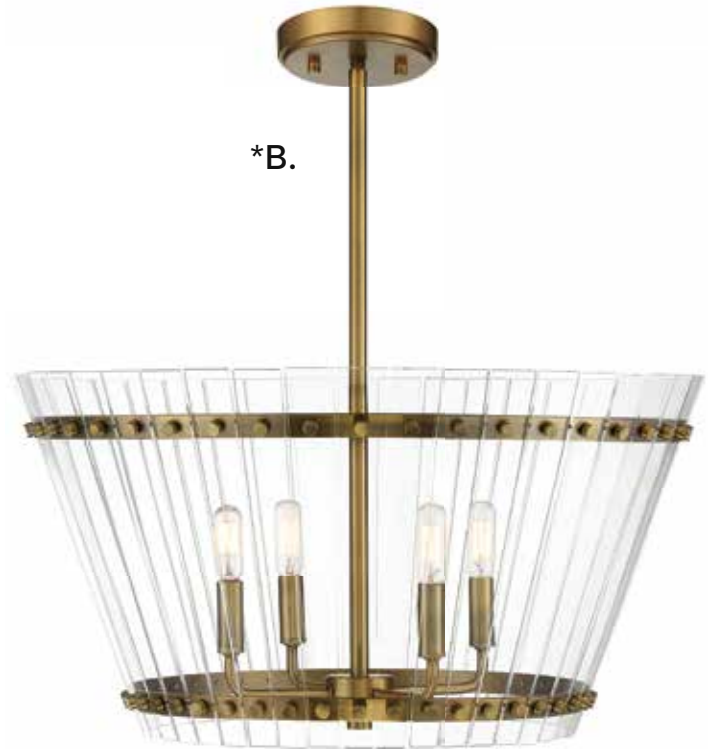

**Options: 7-EXT-322 Extension Rod - 12"(8pcs) & 6"(2pcs)

HANOVER

A. 1-6302-6-109
6-Light Chandelier
Polished Nickel Finish
32"W x 18"H
Adj H 18" - 72"
6E 60W
30° Swivel
Dual Swivel Mount
Crackled Glass
Crystal Accents

B. 1-6300-6-109
6-Light Linear Chandelier
Polished Nickel Finish
40"L x 22"W x 15"H
Adj H 15" - 69"
6E 60W
30° Swivel
Dual Swivel Mount
Crackled Glass
Crystal Accents

Dual Mount Hanging System

HANOVER

*Options: 7-EXT-109 Extension Rod - 12"(4pcs) & 6"(1pc)

**Options: 7-EXT-109 Extension Rod - 12"(8pcs) & 6"(2pcs)

COLLIER

*B.

*A.

A. 3-8896-8-322
8-Light Lantern
Warm Brass Finish
24"W x 23"H
Adj H 23" - 77"
8C 60W
30° Swivel
Dual Swivel Mount
Clear Glass
Metal Candle Covers

B. 7-8895-4-322
4-Light Pendant
Warm Brass Finish
24"W x 12"H
Adj H 12" - 66"
4C 60W
30° Swivel
Dual Swivel Mount
Clear Glass
Metal Candle Covers

Dual Mount Hanging System

*Options: 7-EXTLG-322 Extension Rod - 12"(4pcs) & 6"(1pc)