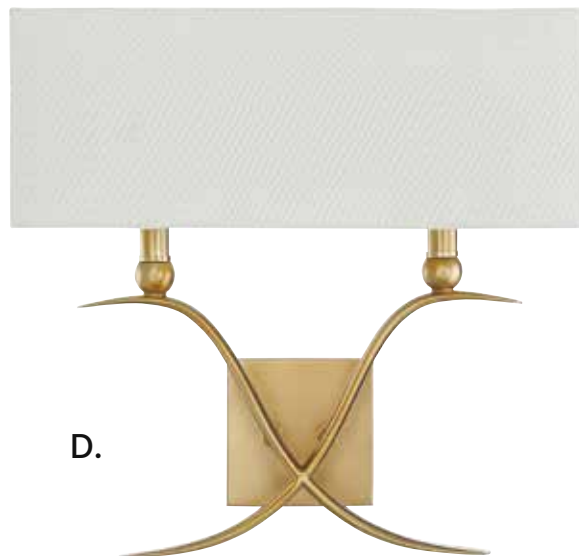

PAYTON

A.

B.

C.

D.

A. 9-800-2-44
2-Light Sconce
Classic Bronze Finish
16"W x 15-1/2"H x 6"E
2C 60W
White Linen Shade
Metal Candle Covers

B. 9-800-2-109
2-Light Sconce
Polished Nickel Finish
16"W x 15-1/2"H x 6"E
2C 60W
White Linen Shade
Metal Candle Covers