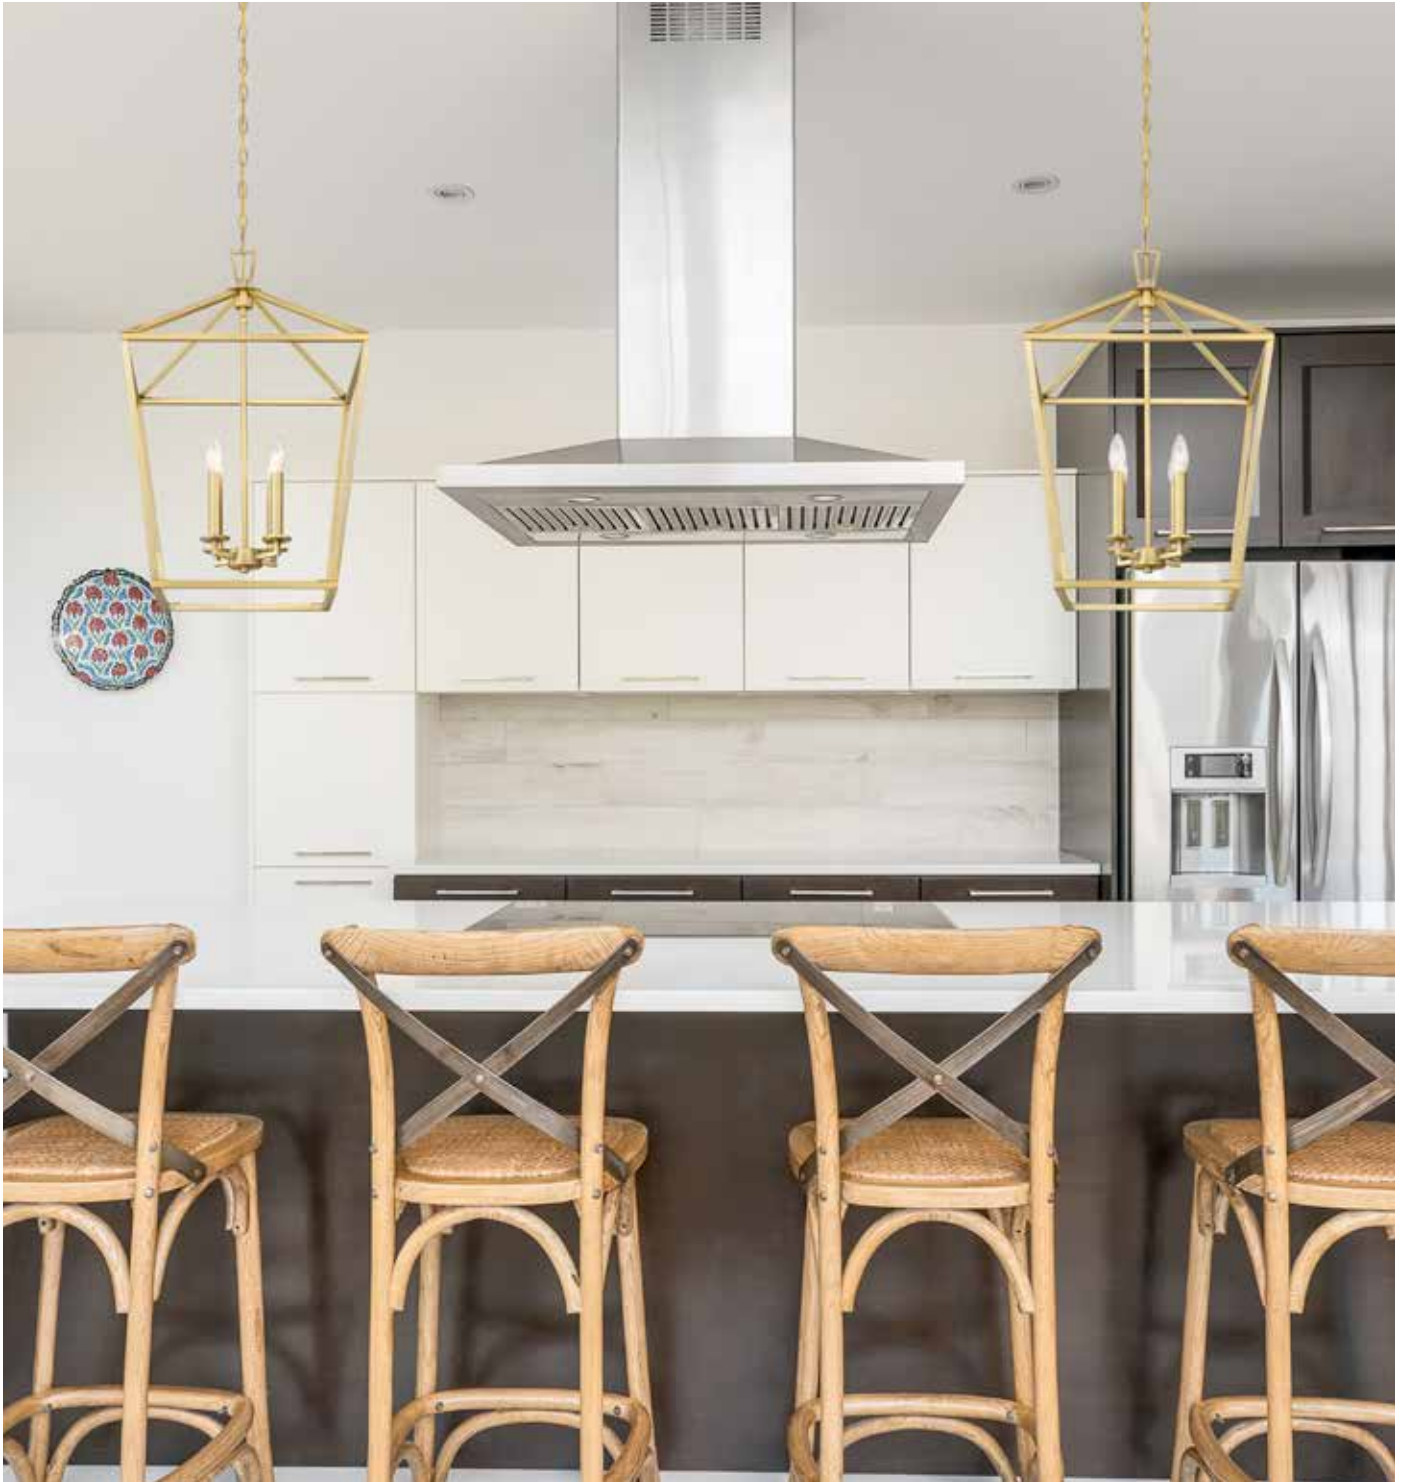

TOWNSEND

A.

B.

C.

D.

E.

TOWNSEND

A. 3-321-4-44
4-Light Pendant
Classic Bronze Finish
17"W x 26"H
4C 60W
Metal Candle Covers