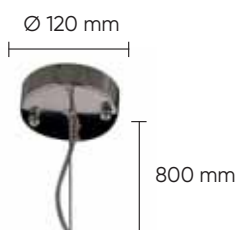

Арматура – металл.
Покрытие – гальваника.
Цвет – никель.
Плафон – стекло.
Цвет – прозрачный.