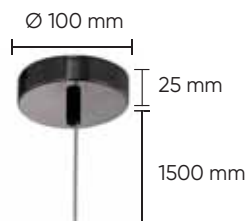

ELCHE SP3 GOLD

CODE: 0482/303
Ø 450 x H 400 mm
3 x 2 W LED
840 Lm
3000 K

Арматура – металл.
Покрытие – гальваника,
цвет – черный хром.
Плафон – стекло.
Цвет – хром, медь, золото.