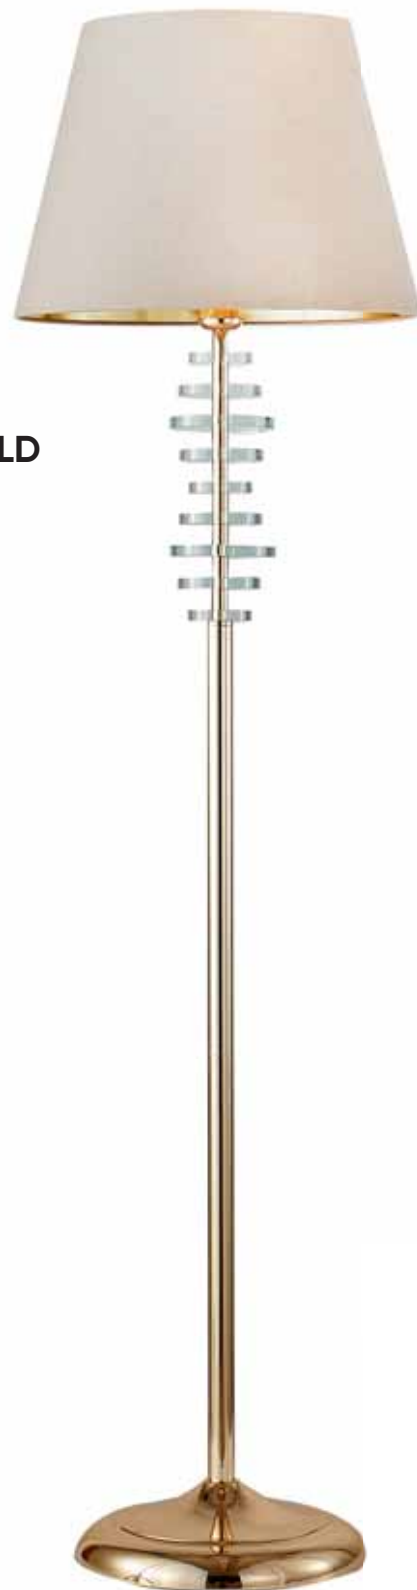

ARMANDO PT1 GOLD

CODE: 0181/601
Ø 380 x H 1480 mm
1 x 60 W E27

ARMANDO SP4 GOLD

CODE: 0181/304
Ø 450 x H 420 mm
4 x 60 W E14

Арматура – металл,
покрытие – гальваника,
цвет – золото.
Абажур – текстиль + пластик,
цвет – бежевый, золотой.
Декоративный элемент – хрусталь,
цвет – прозрачный.