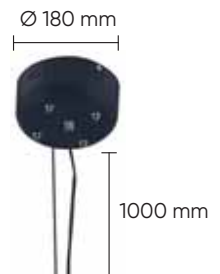

EVITA SP45 D BLACK/TRANSPARENTE

CODE: 1690/245D
Ø 1050 x H 400 mm
45 x 1 W, G4
3735 Lm
3000 K

Арматура - металл,
покрытие - краска,
цвет - черный.
Плафон - стекло,
цвет - прозрачный.
Лампочки в комплекте.