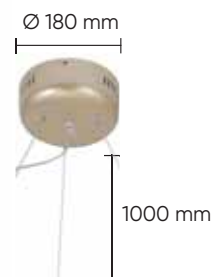

  IP20   Led

EVITA SP36 COPPER/TRANSPARENTE

CODE: 1693/236
Ø 720 x H 600 mm
36 x 1 W G4
2990 Lm
3000 K

  IP20   Led

EVITA

GOLD

EVITA SP45 D GOLD/TRANSPARENTE

CODE: 1692/245D
Ø 1050 x H 400 mm
45 x 1 W G4
3735 Lm
3000 K