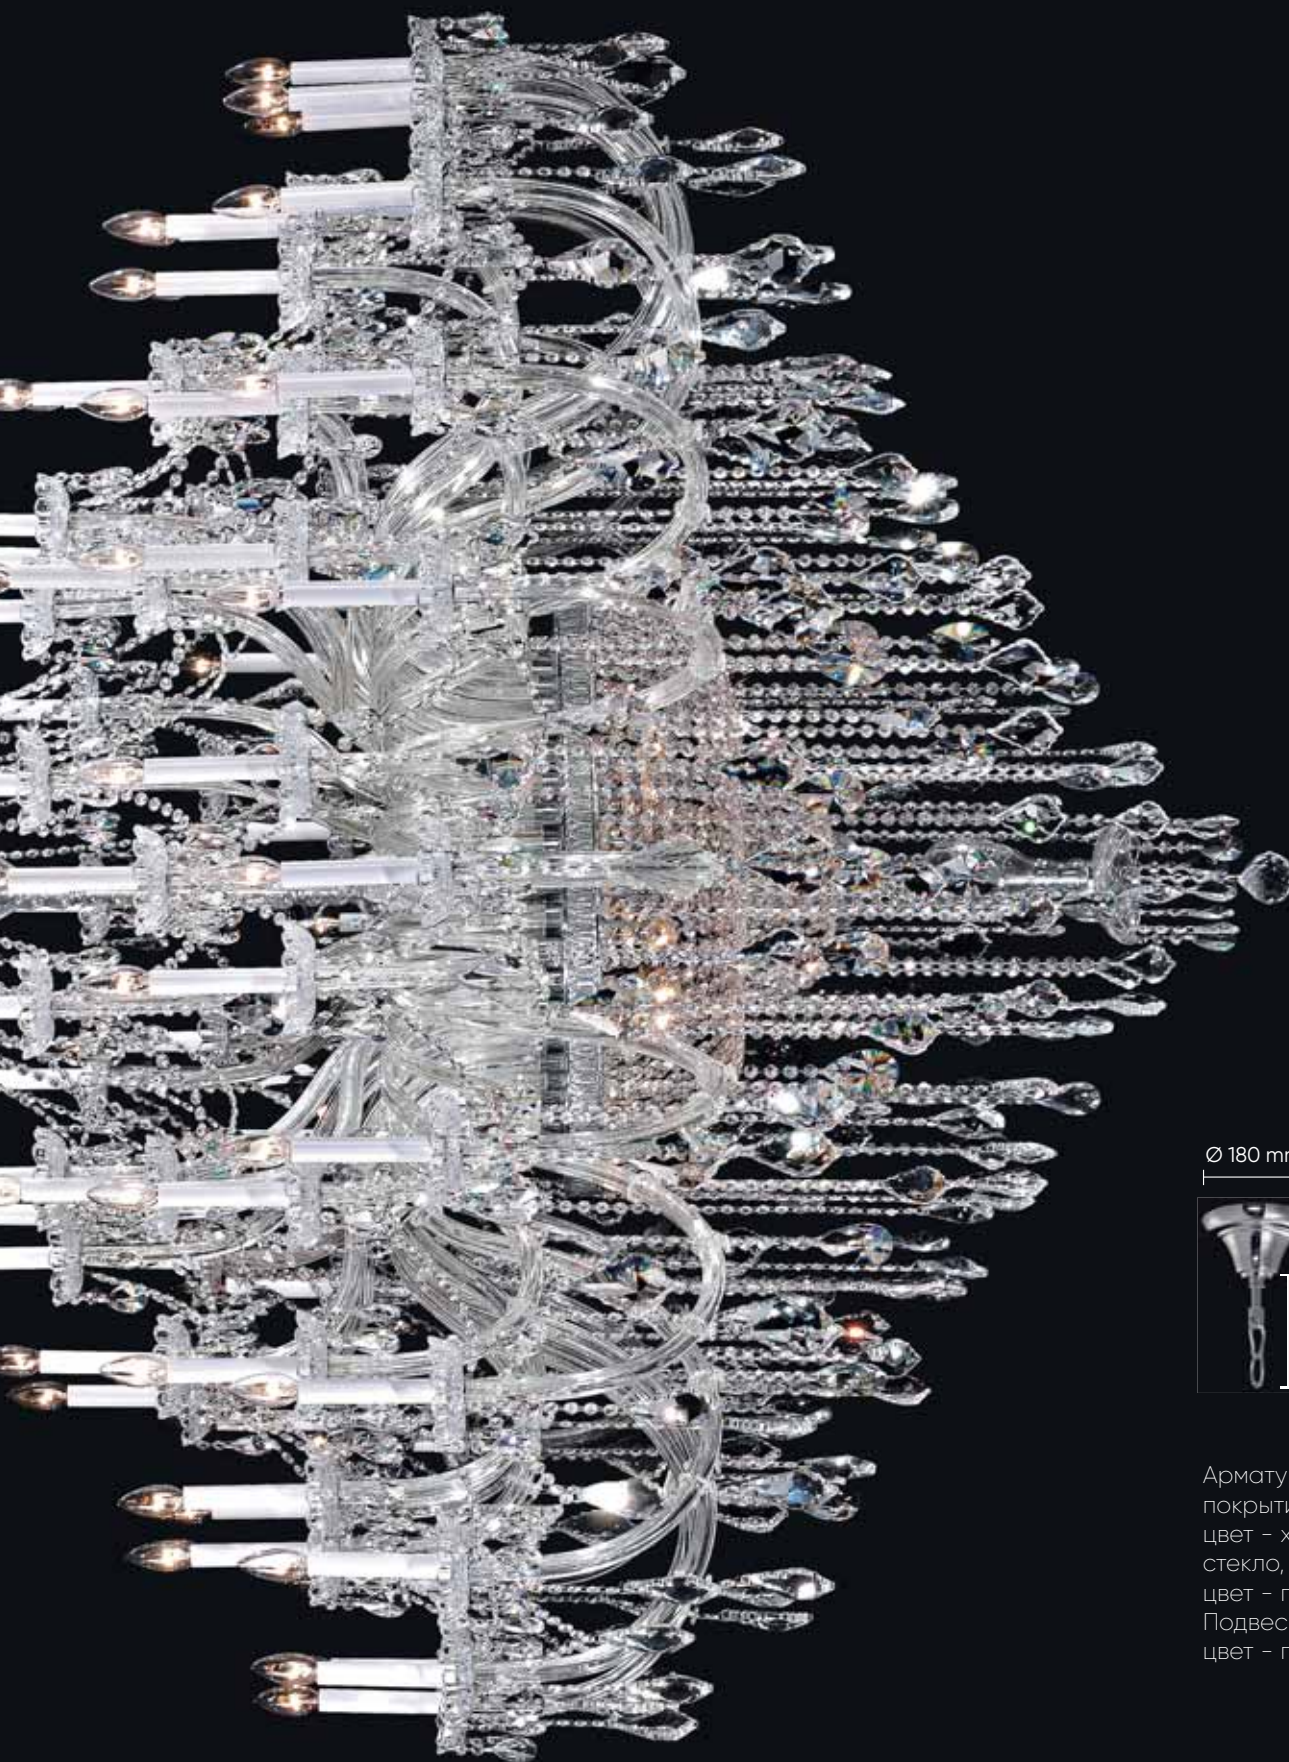

Ø 180 mm

2000 mm

Арматура: металл,
покрытие - гальванка,
цвет - хром;
стекло,
цвет - прозрачный.
Подвески - хрусталь,
цвет - прозрачный.