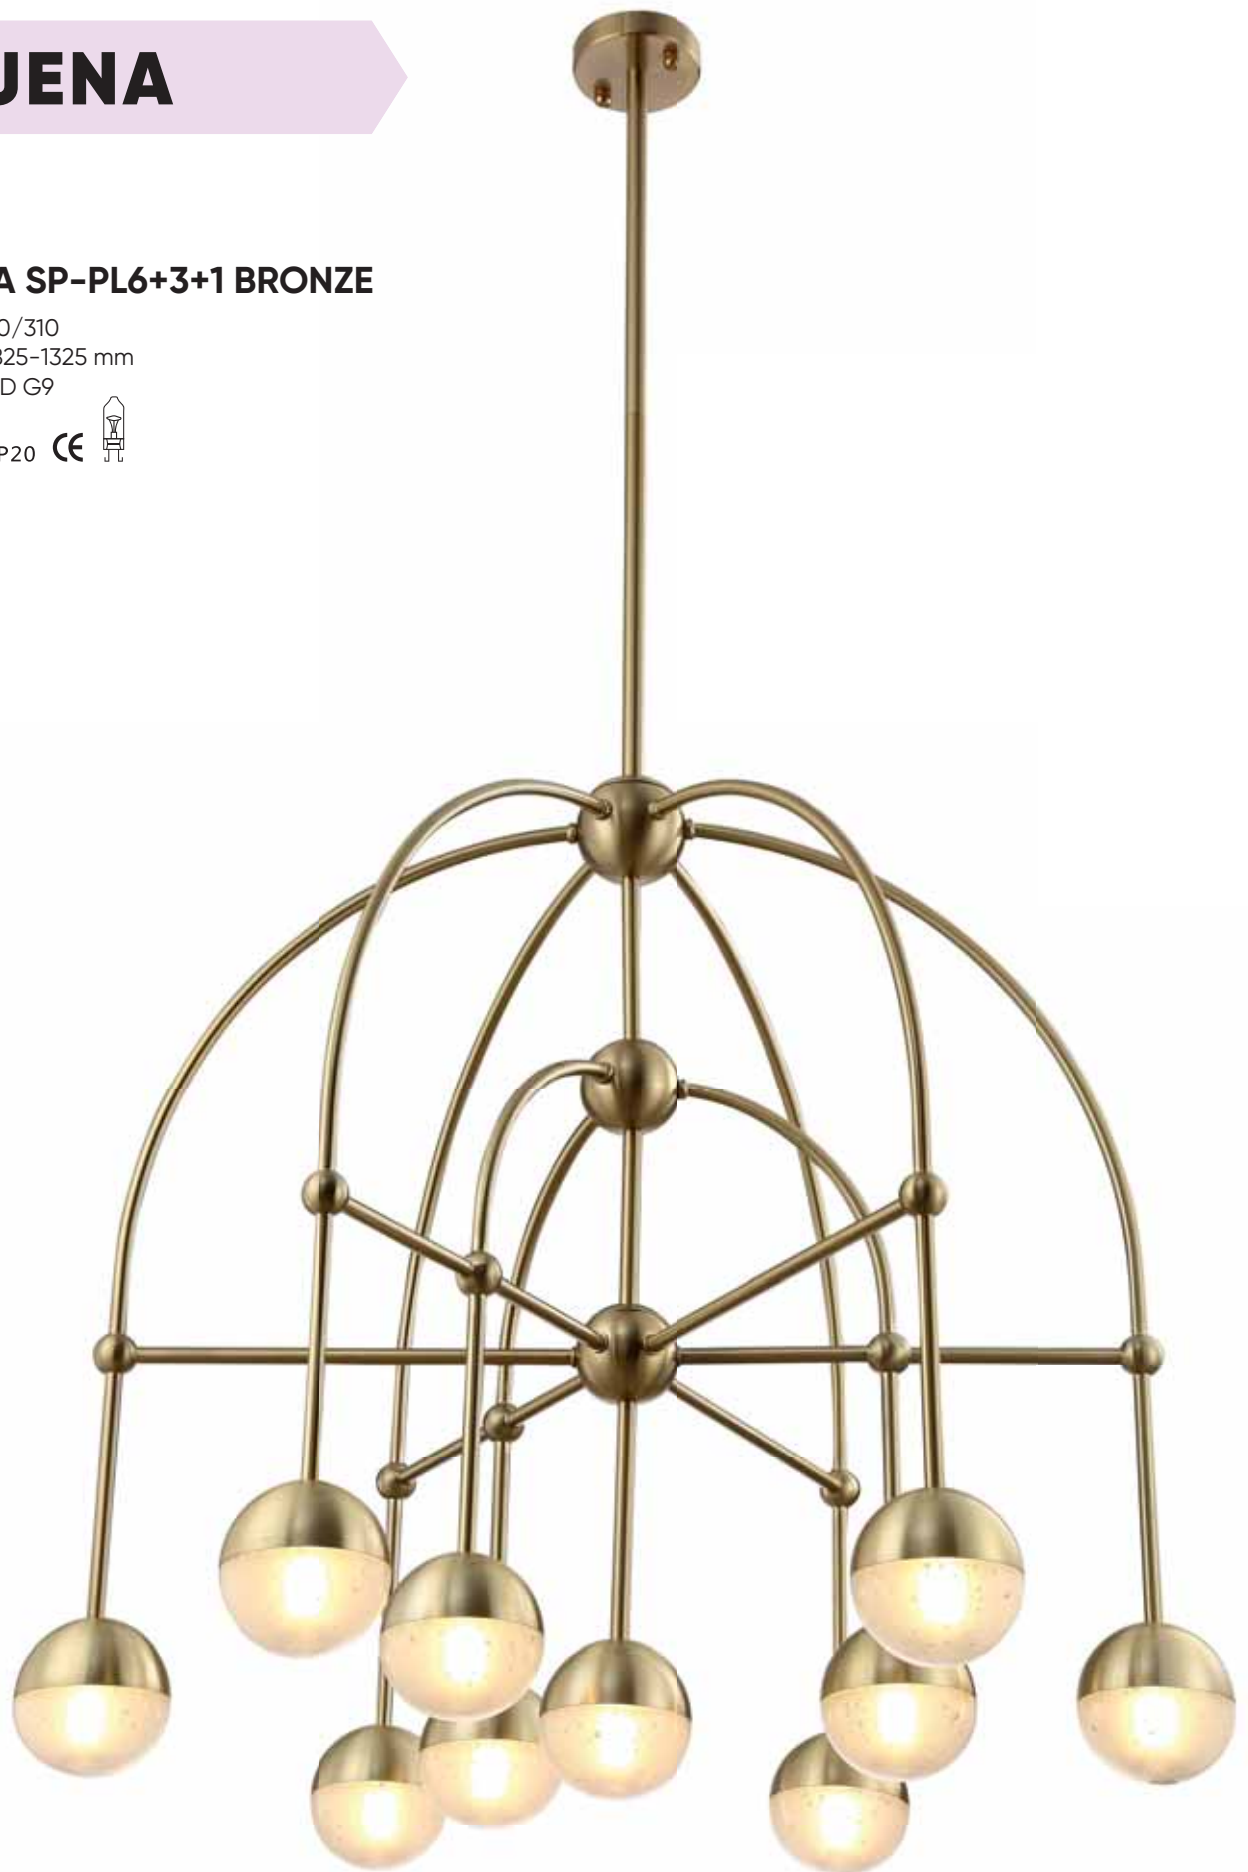

FRANCISCA SP10 GOLD/COGNAC

CODE: 0660/310
Ø 990 x H 535 mm
10 x 7 W G9

TRUENA

TRUENA SP-PL6+3+1 BRONZE

CODE: 3240/310

Ø 790 x H 825-1325 mm

10 x 5 W LED G9

TRUENA SP-PL6+1 BRONZE