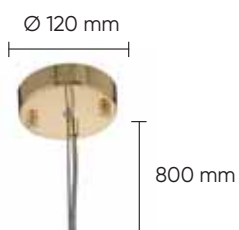

REBECA AP2 GOLD

CODE: 3541/402

L 330 x W 180 x H 300 mm

2 x 40 W G9

Арматура – металл.
Покрытие – гальваника.
Цвет – золото.
Плафон – стекло.
Цвет – прозрачный.