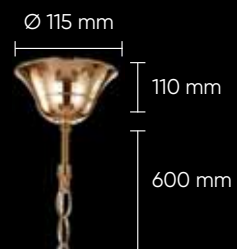

ARMANDO LG1 GOLD

CODE: 0181/501
Ø 220 x H 440 mm
1 x 60 W E14

ARMANDO

GOLD

ARMANDO AP1.2 GOLD

CODE: 0181/401.2
L 340 x W 190 x H 460 mm
1 x 60 W E14

ARMANDO AP1.1 GOLD

CODE: 0181/401.1
L 150 x W 216 x H 370 mm
1 x 60 W E14