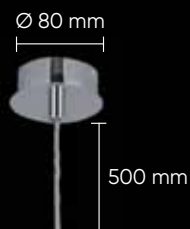

CREEK AP1

CODE: 1480/401
L 130 x W 80 x H 605 mm
1 x 50 W Gu10