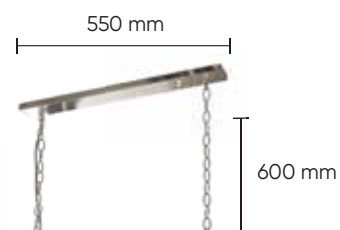

NICOLAS SP8 L1000 NICKEL/WHITE

CODE: 3400/308L
L 1084 x H 498 mm
8 x 60 W E14