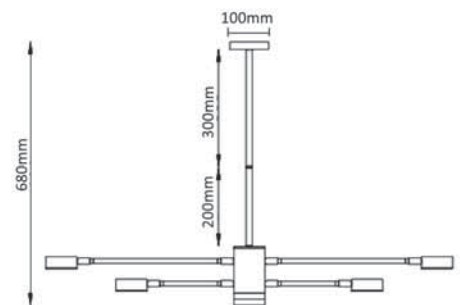

GORACIO SP6+1 D800 CHROME

CODE: 0690/307
Ø 800 x H 160 mm
47 W
3760 Lm
3000 K
IP 20

Арматура – металл.
Покрытие – гальваника.
Цвет – хром.
Рассеиватель – акрил.
Цвет – белый.