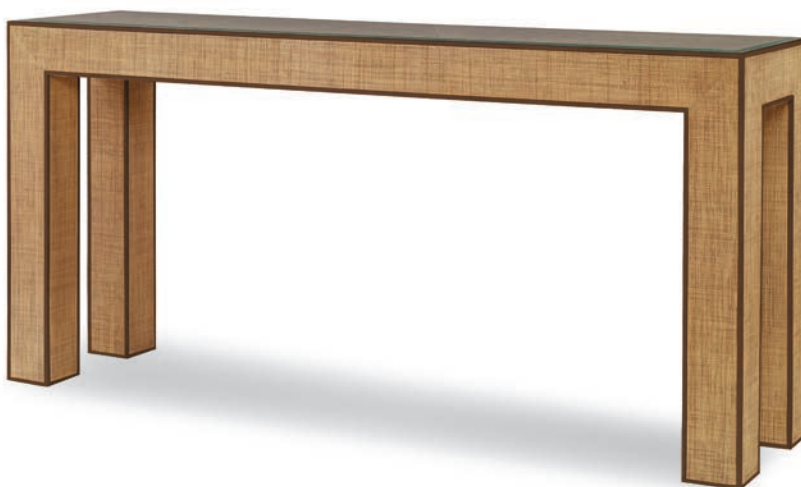

CT5010-SD-LB Newport Console Table - Sand/Light Brown

Purveyor Collection

W67 D18 H32

Beech solids with Raffia

Includes 1/4" tempered lay-on glass top