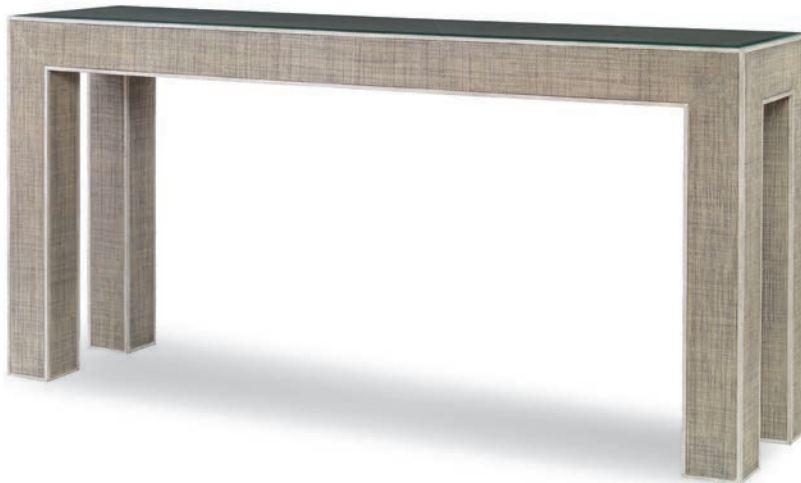

CT5010-FG-PN Newport Console Table - French Grey/
Peninsula

Purveyor Collection

W67 D18 H32

Beech solids with Raffia

Includes 1/4" tempered lay-on glass top