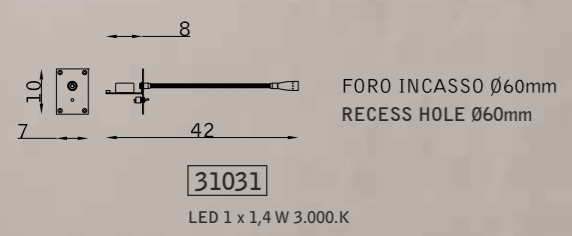

marrone TMA
brown TMA

PARETE WALL

chromo 102
chrome 102

Nightbook

design Marco Piva

PARETE WALL

32498

1 LED 1,1W 350mA 3.200°K - 40°
1 LED TOUCH