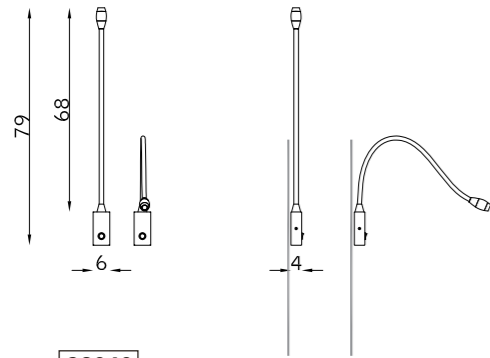

cromo 102
chrome 102

crema 881
cream 881

ottone lucido 106
polished brass 106

cammello 869
camel 869

Dinamica

design Paul Connor

PARETE WALL

32040