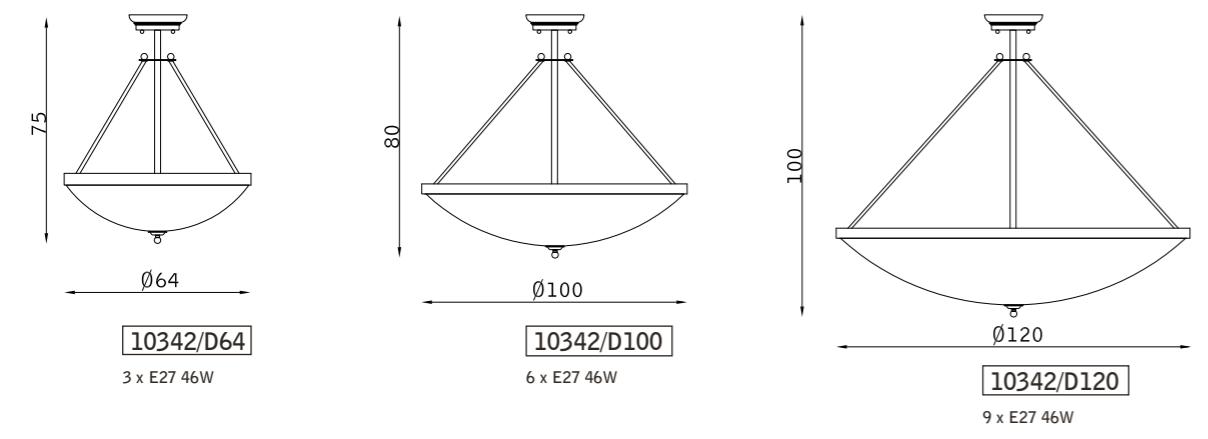

Uniforme

PARETE WALL

SOSPENSIONE PENDANT