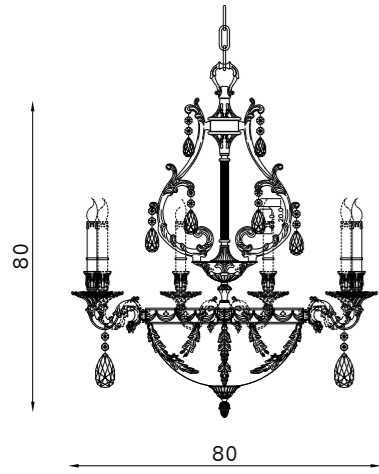

Nineteen

SOSPENSIONE PENDANT

32541
12 x E14 30W