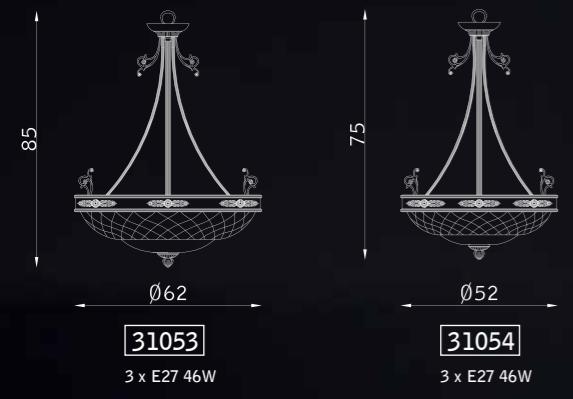

PARETE WALL

SOSPENSIONE PENDANT