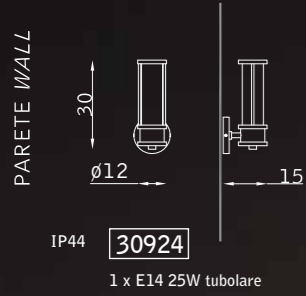

Acqua

PLAFONIERA CEILING