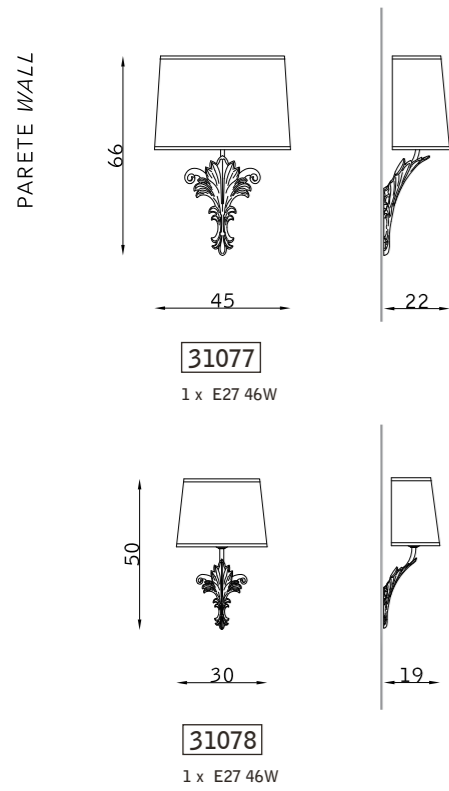

vetro avorio satinato AS
satin ivory glass AS

cromo 102
chrome 102

vetro bianco satinato BS
satin white glass BS

bianco 190
white 190

vetro bianco satinato BS
satin white glass BS

Ventaglio

bronzo chiaro 126
light bronze 126