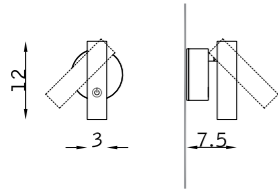

marrone TMA
brown TMA

PARETE WALL

chromo 102
chrome 102

Nightbook

design Marco Piva

PARETE WALL

32498

1 LED 1,1W 350mA 3.200°K - 40°
1 LED TOUCH