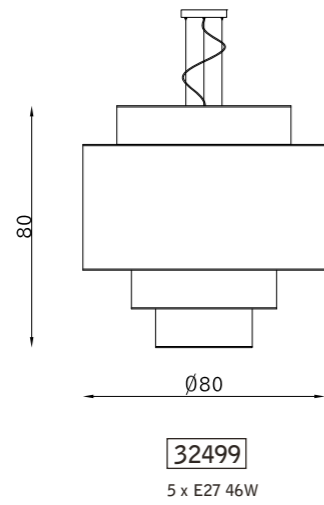

cromo 102
chrome 102

crema 881
cream 881

ottone lucido 106
polished brass 106

cammello 869
camel 869

Dinamica

design Paul Connor

PARETE WALL

32040