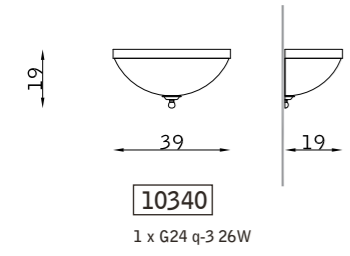

Uniforme

PARETE WALL