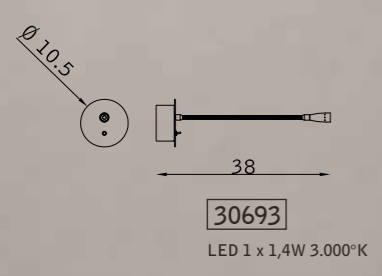

marrone TMA
brown TMA

PARETE WALL

chromo 102
chrome 102

Nightbook

design Marco Piva

PARETE WALL

32498

1 LED 1,1W 350mA 3.200°K - 40°
1 LED TOUCH