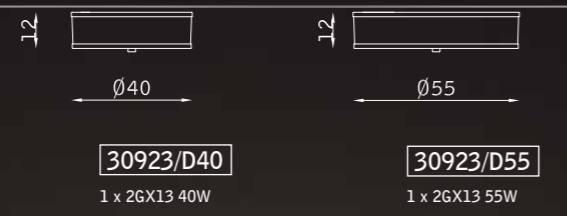

PLAFONIERA CEILING