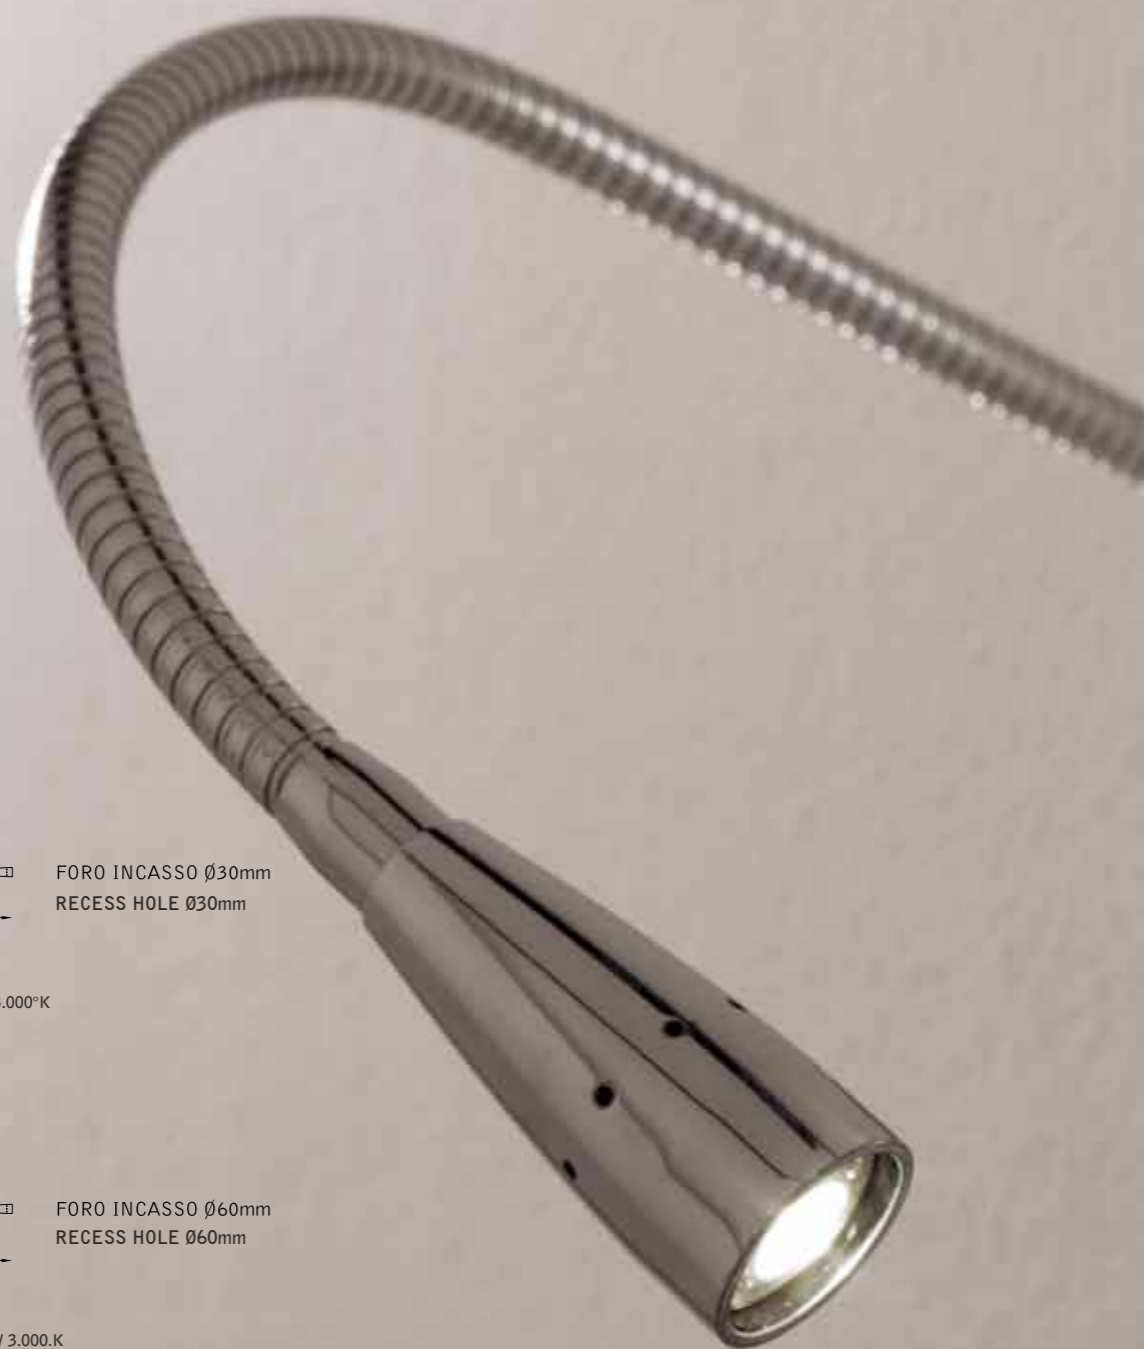

marrone TMA
brown TMA

PARETE WALL

chromo 102
chrome 102

Nightbook

design Marco Piva

PARETE WALL

32498

1 LED 1,1W 350mA 3.200°K - 40°
1 LED TOUCH