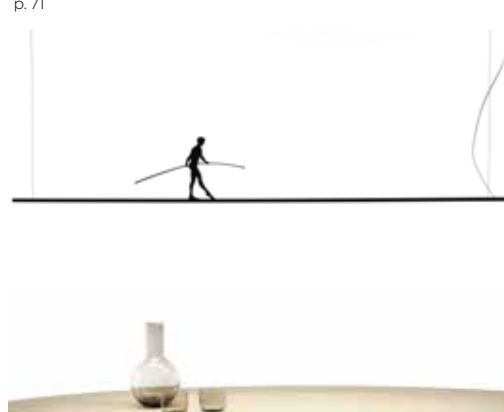

p. 71

PHIL | uto balmoral, 2019
cm L150 x H20

p. 245