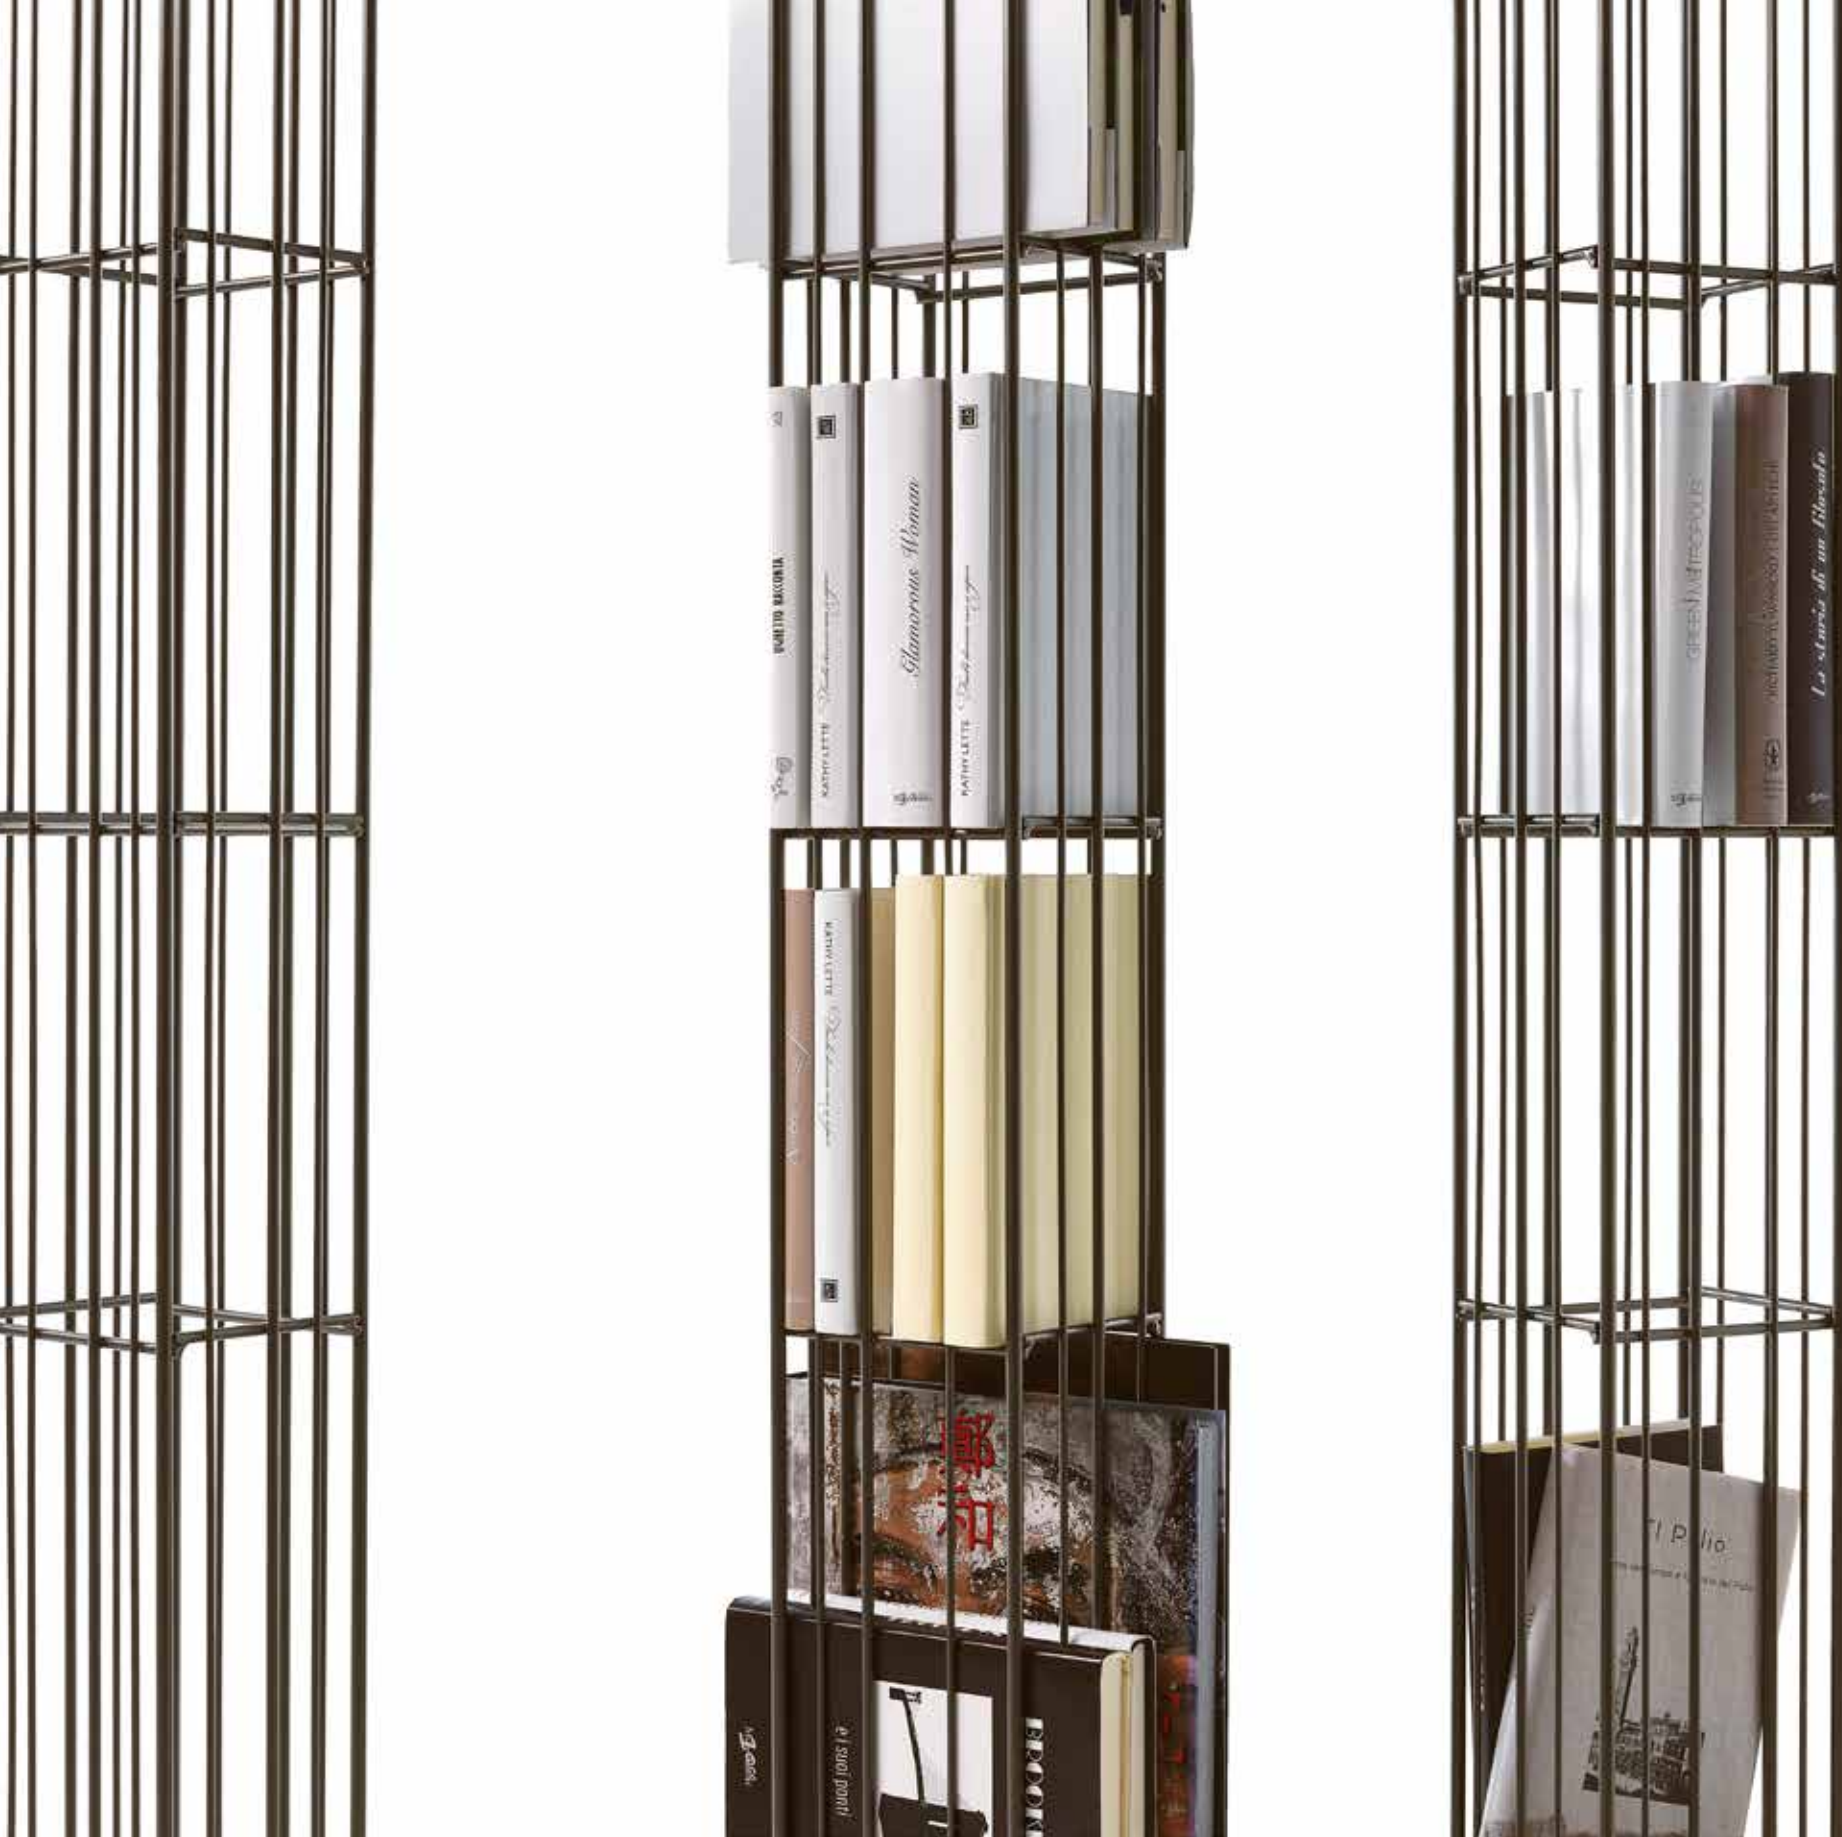

Metrica Tower