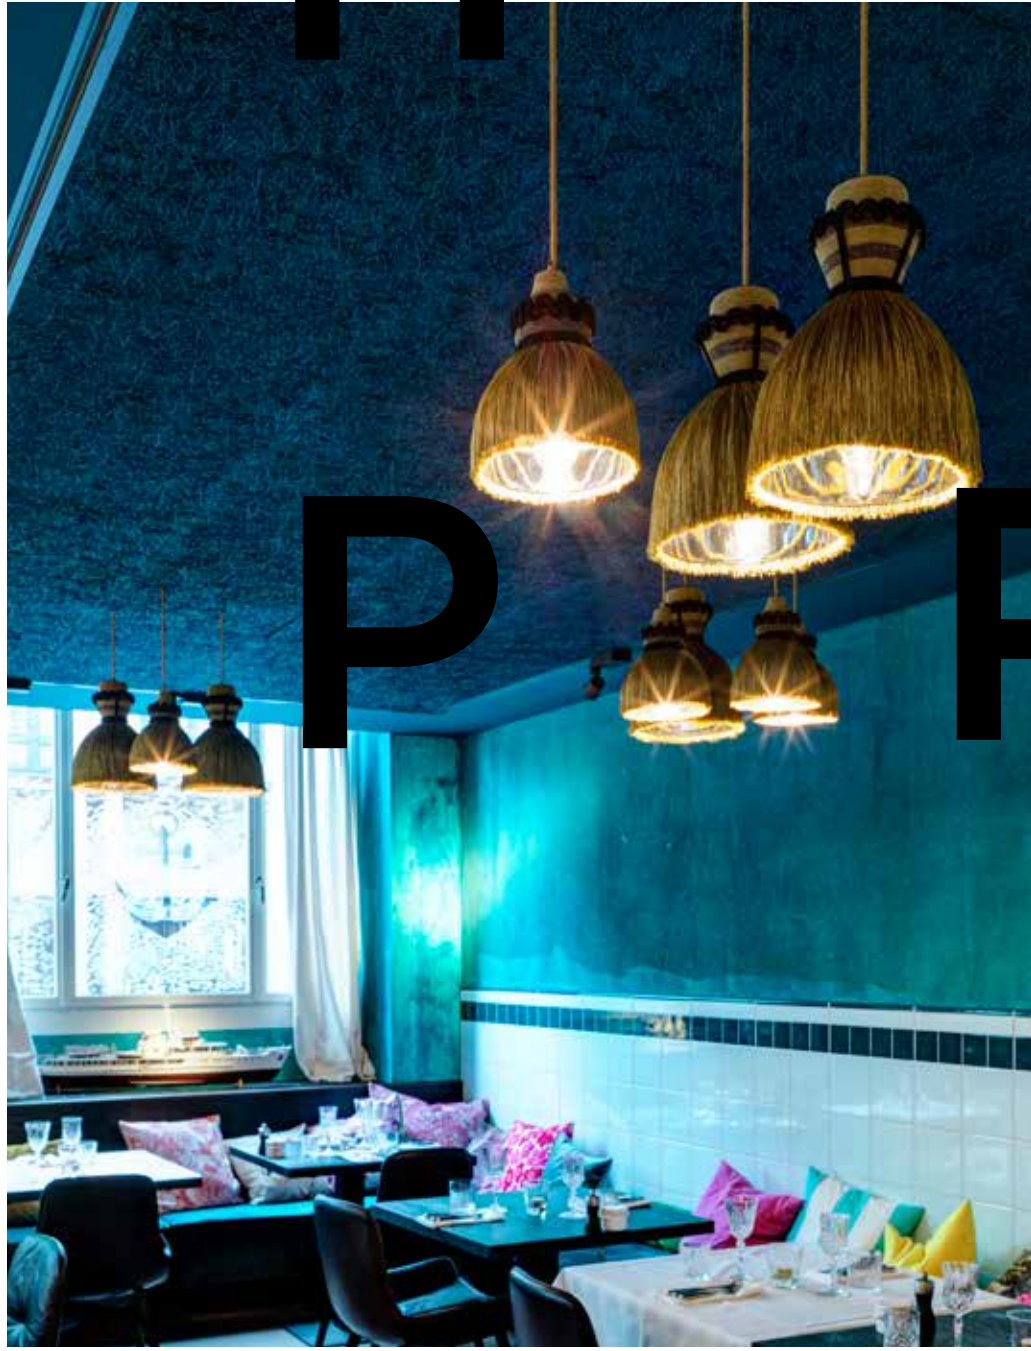

Parti in metallo:
verniciate oro satinato
Piano e fianchi:
Mdf black

Console

Metal components:
satin gold lacquered
Top and sides:
Mdf black

cm L150xW37xH90

H

P

P

A