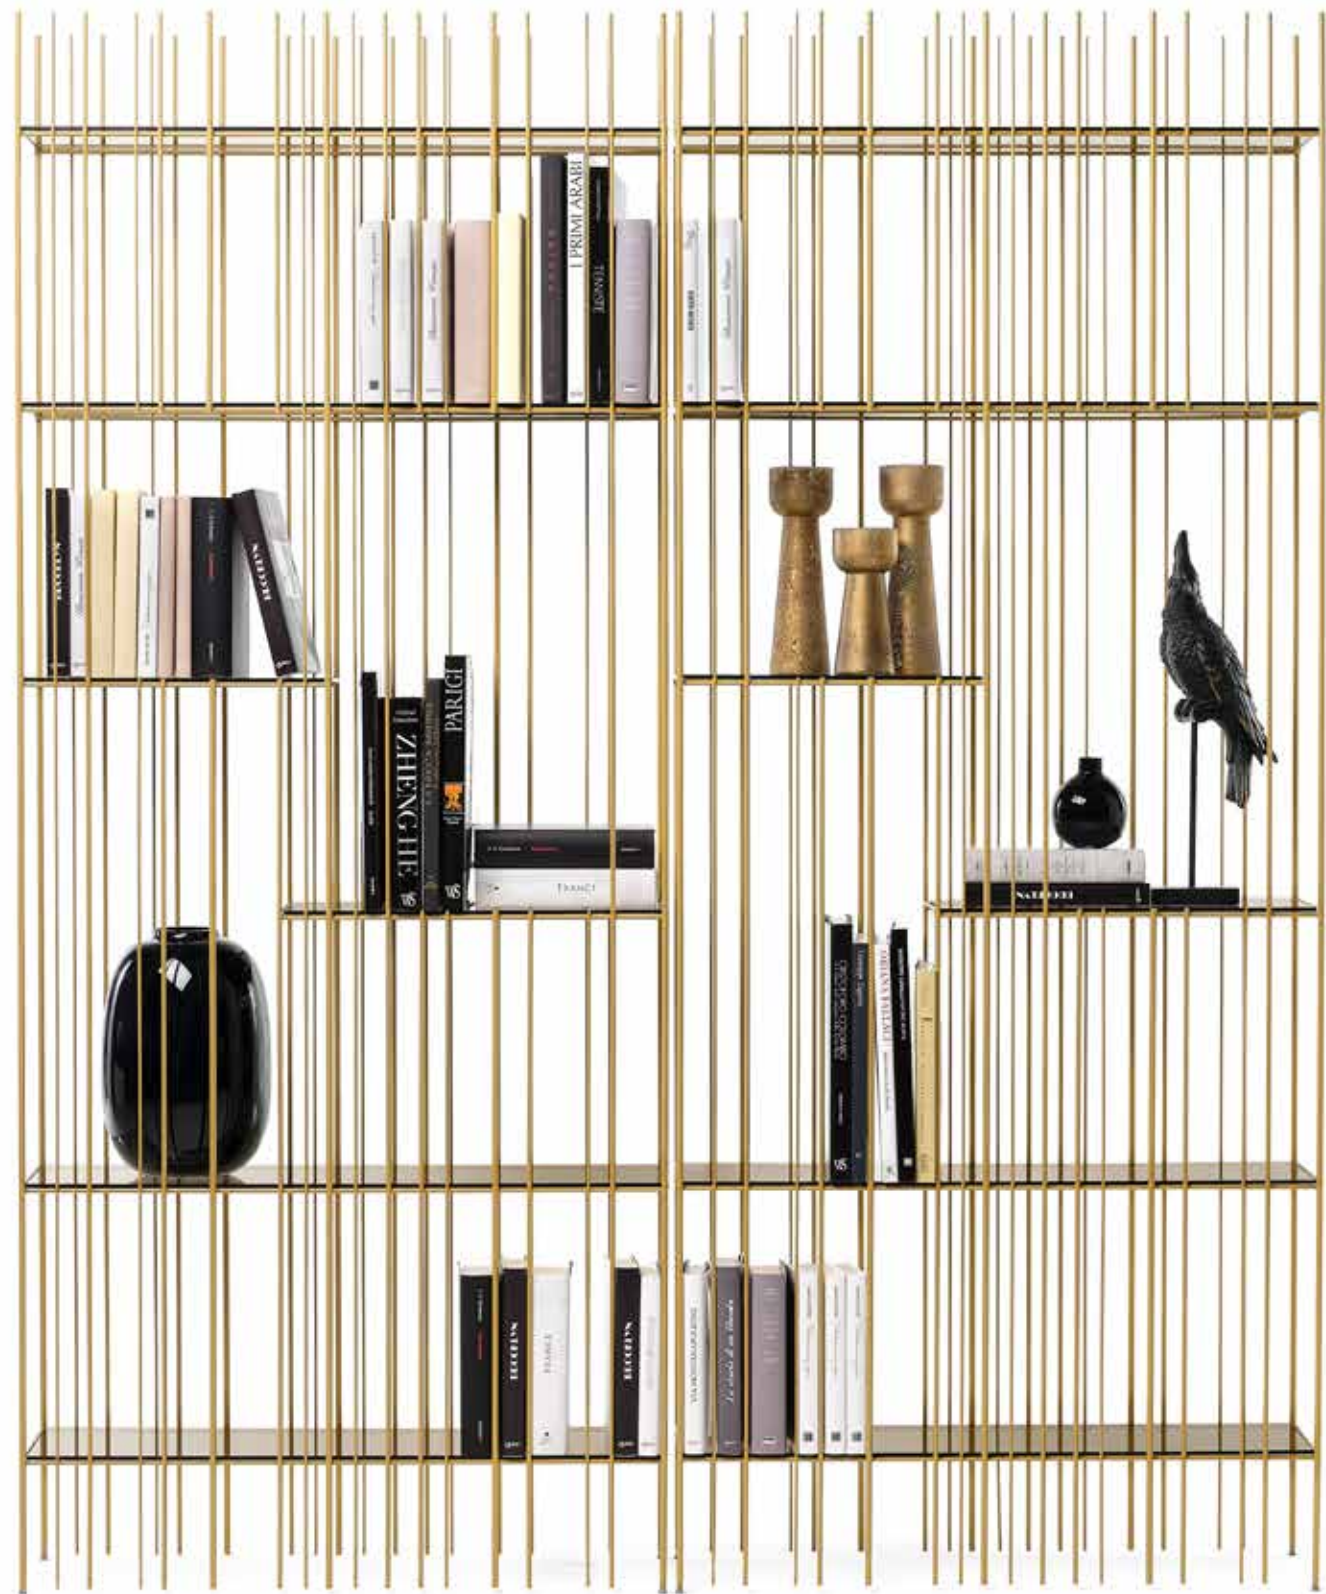

**Libreria in ferro con
ripiani in vetro**
Brunito | Titanio | Oro

**Iron bookcase with
glass shelves**
Burnished | Titanium |
Gold

A cm L78xW13/25xH190
B cm L78xW13/25xH70
C cm L45xW13/25xH190
D cm L45xW13/25xH70