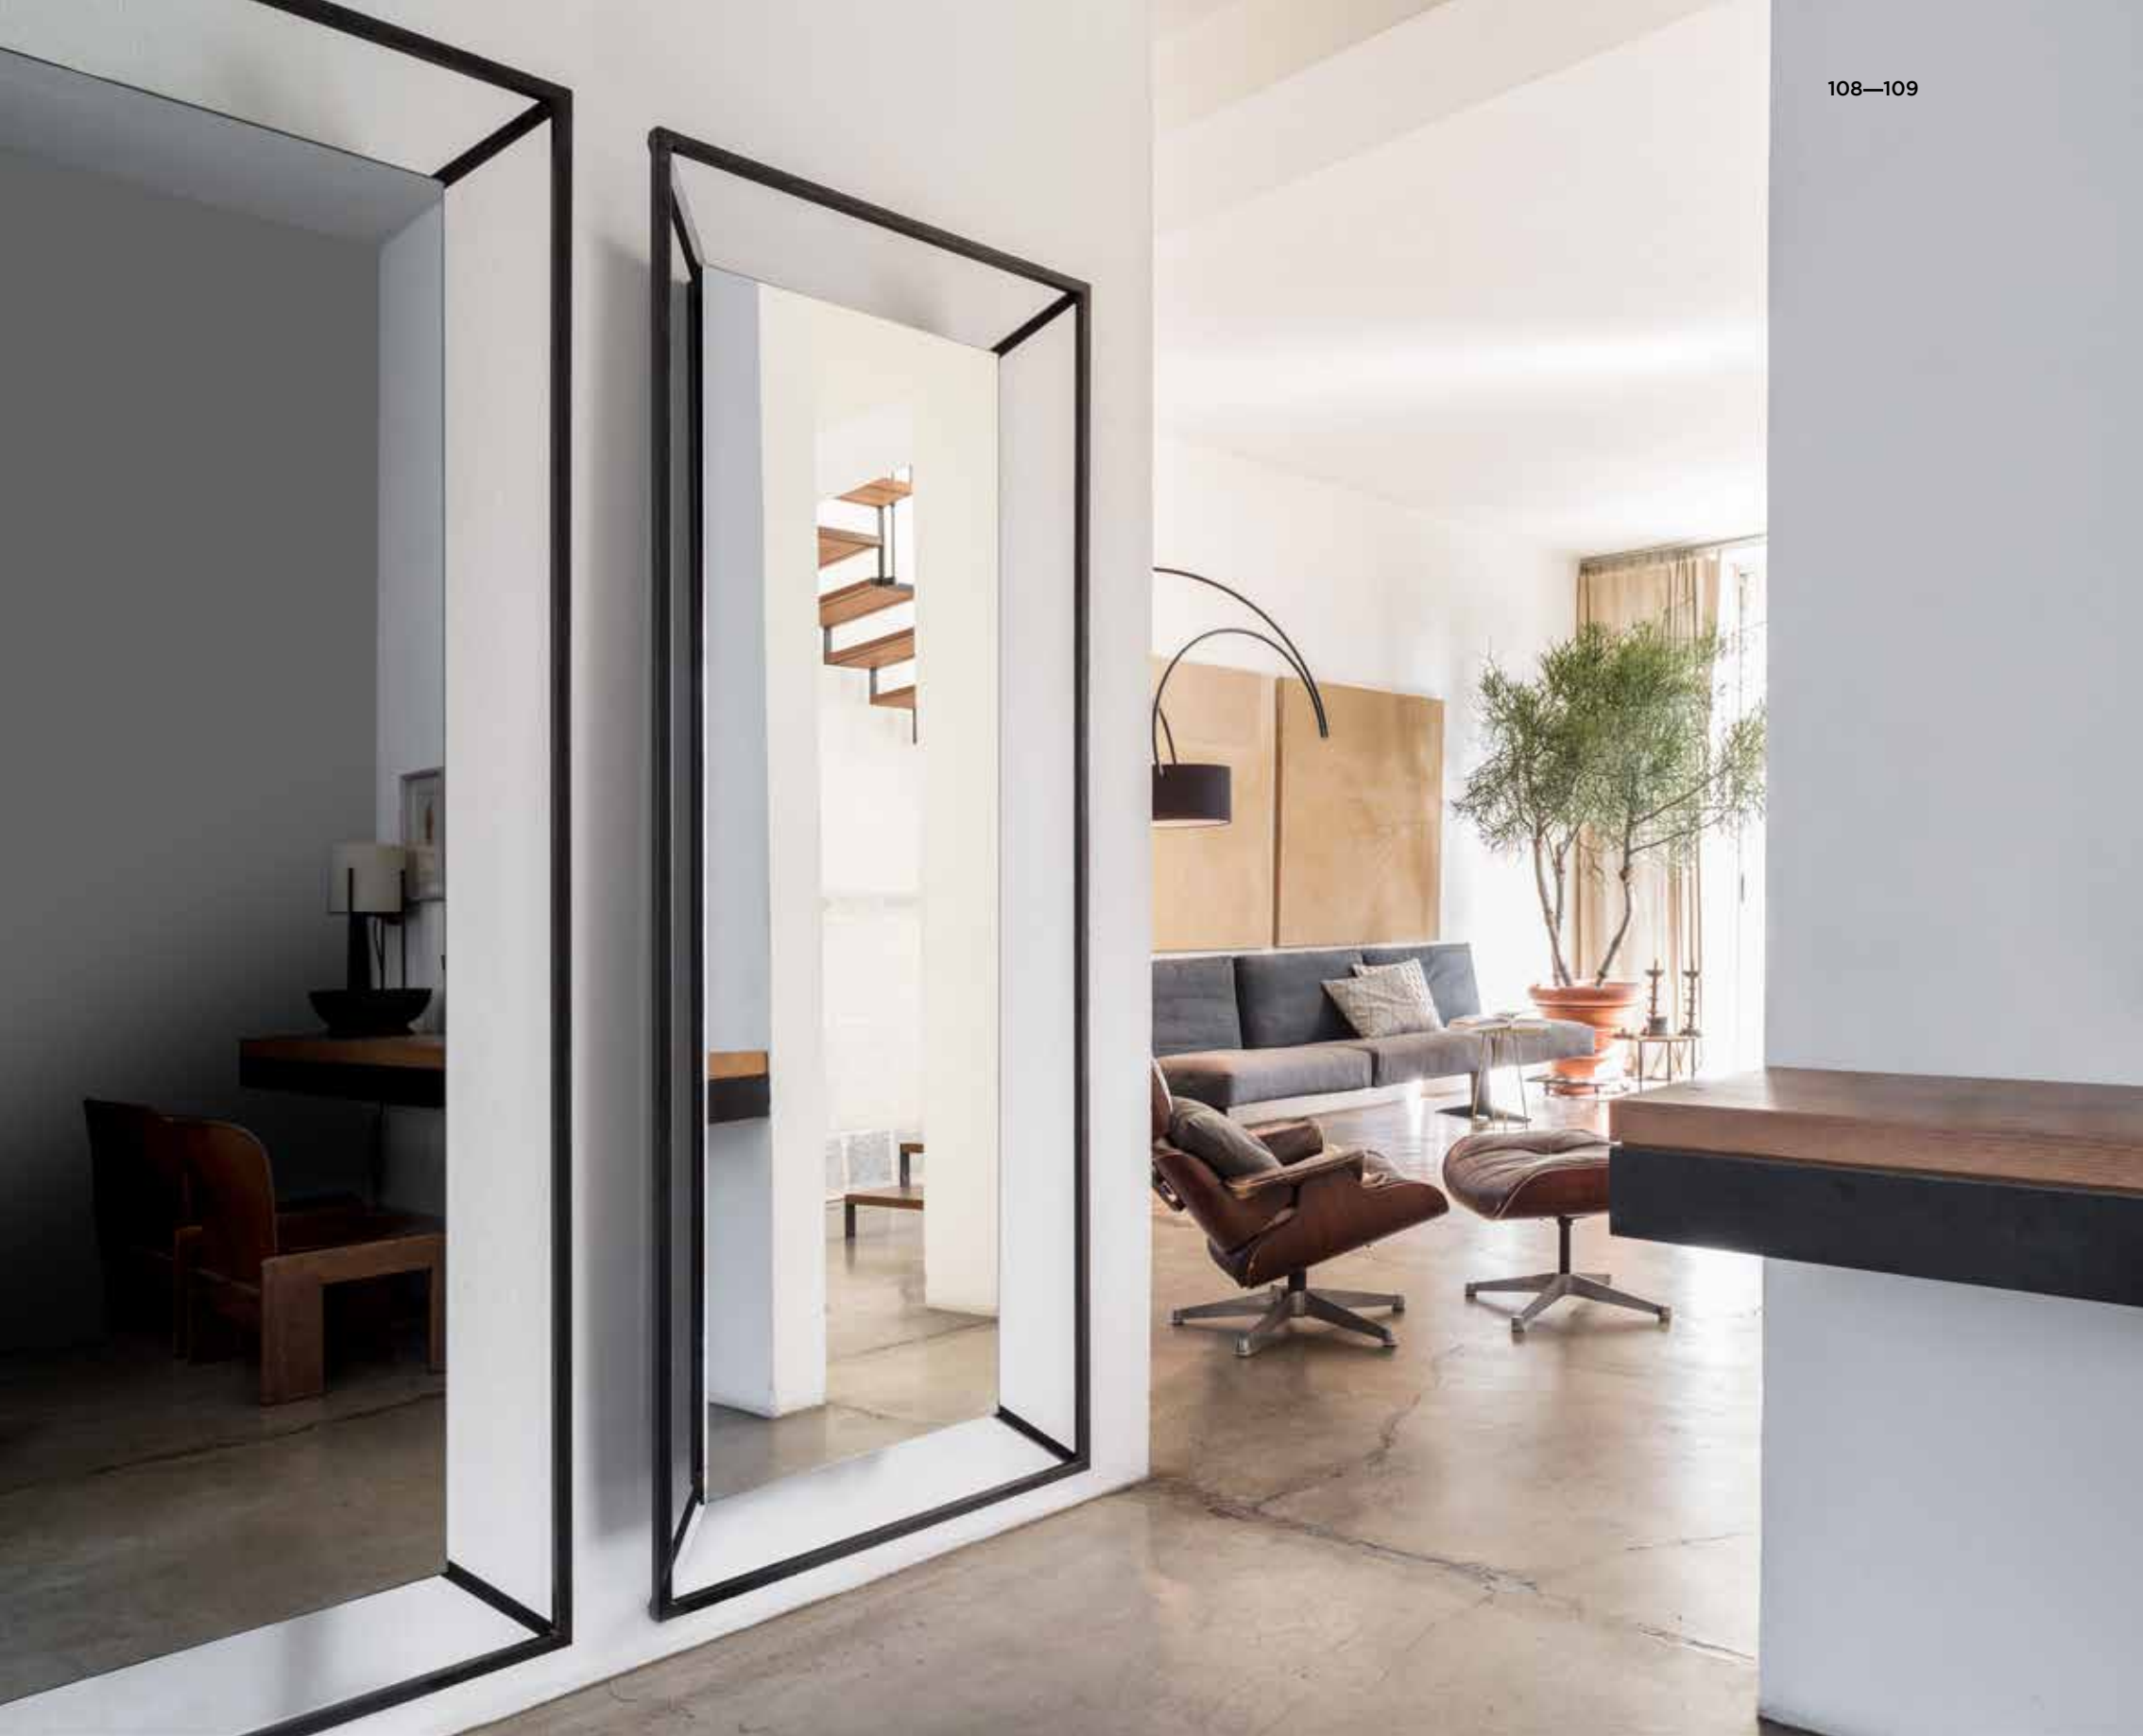

design
Studio Pang
2018

**Contenitore in
metallo a parete**

Brunito,
bronzo patinato

Wall metal cabinet

Burnished,
patinated bronze

cm L65.5xW40.5xH35