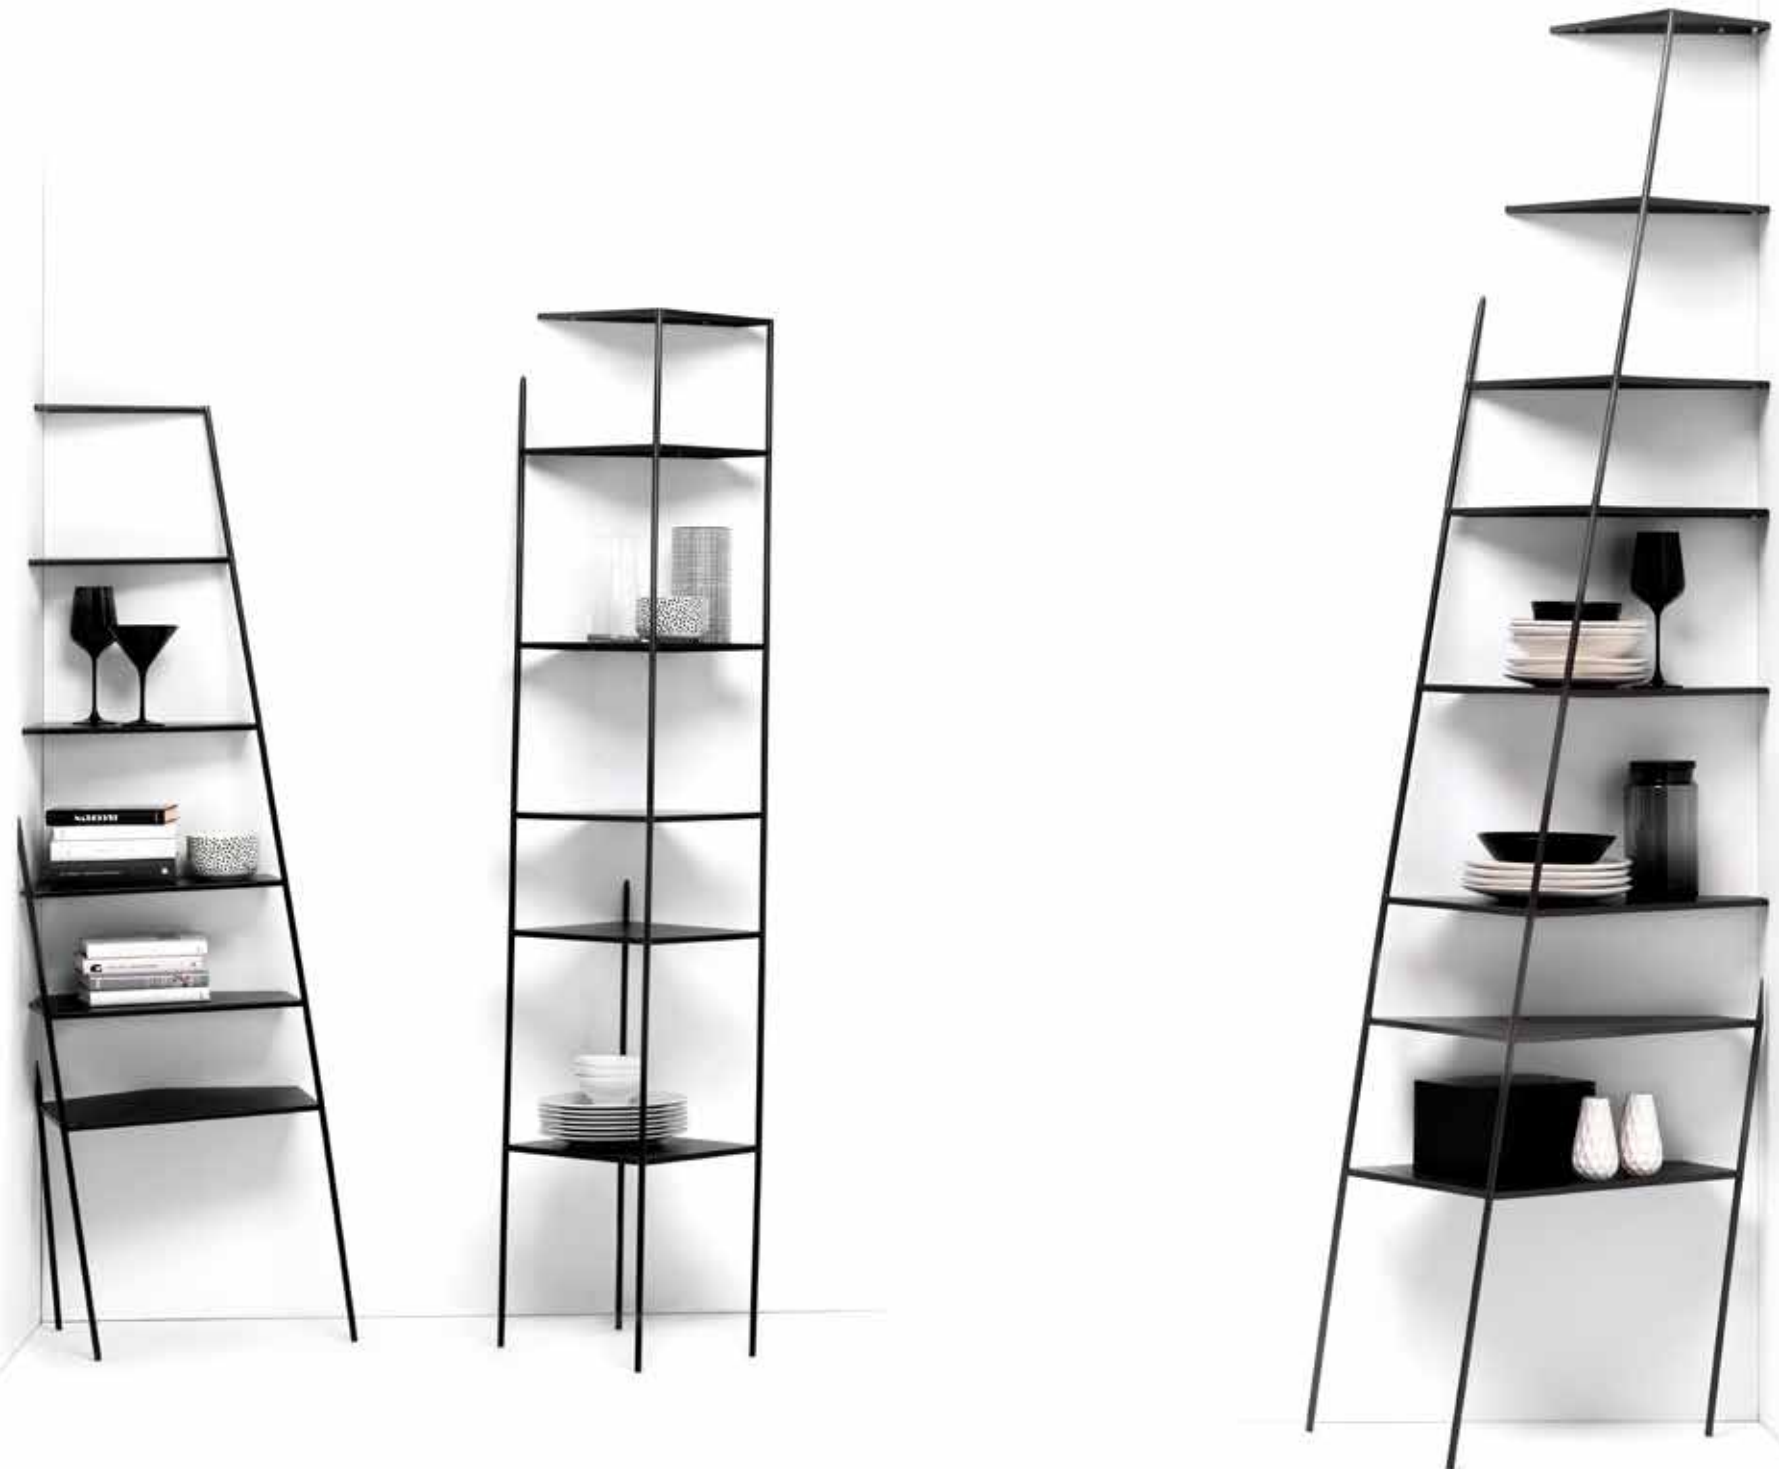

M

design
Marija Dondovic
2018

Étagère a parete in
metallo
Nero

Wall metal étagère
Black

cm L76xW46.5xH226
cm L61xW40.5xH166
cm L45.5xW61xH186