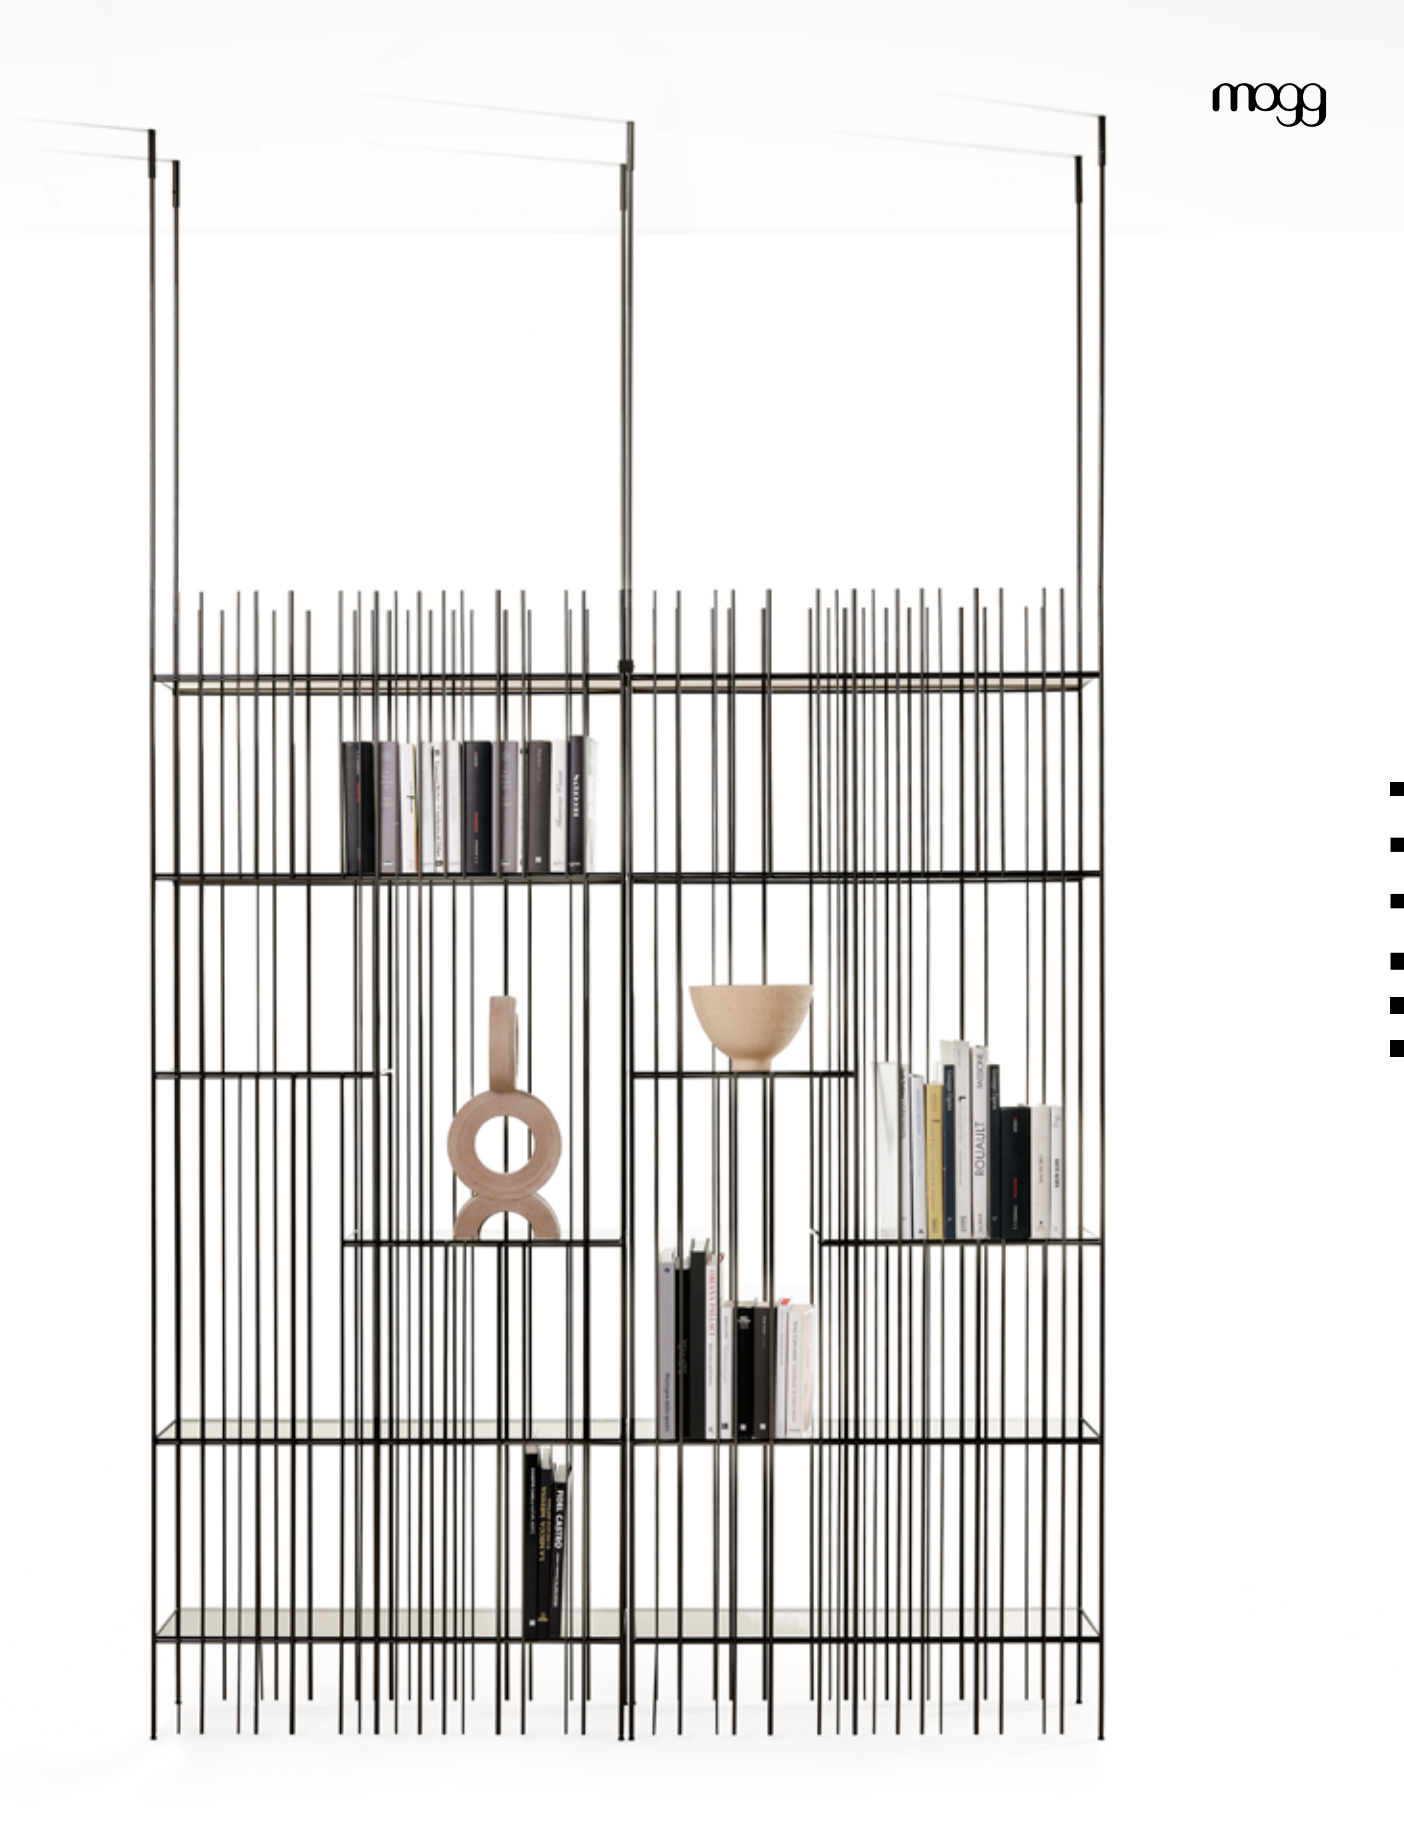

M

Metrica extension

---

design
Ctrlzak
2020

**Kit extension in metallo
per fissaggio a soffitto**
Brunito | Titanio | Oro

**Metal extension set for
ceiling fixing**
Burnished | Titanium |
Gold

cm L100