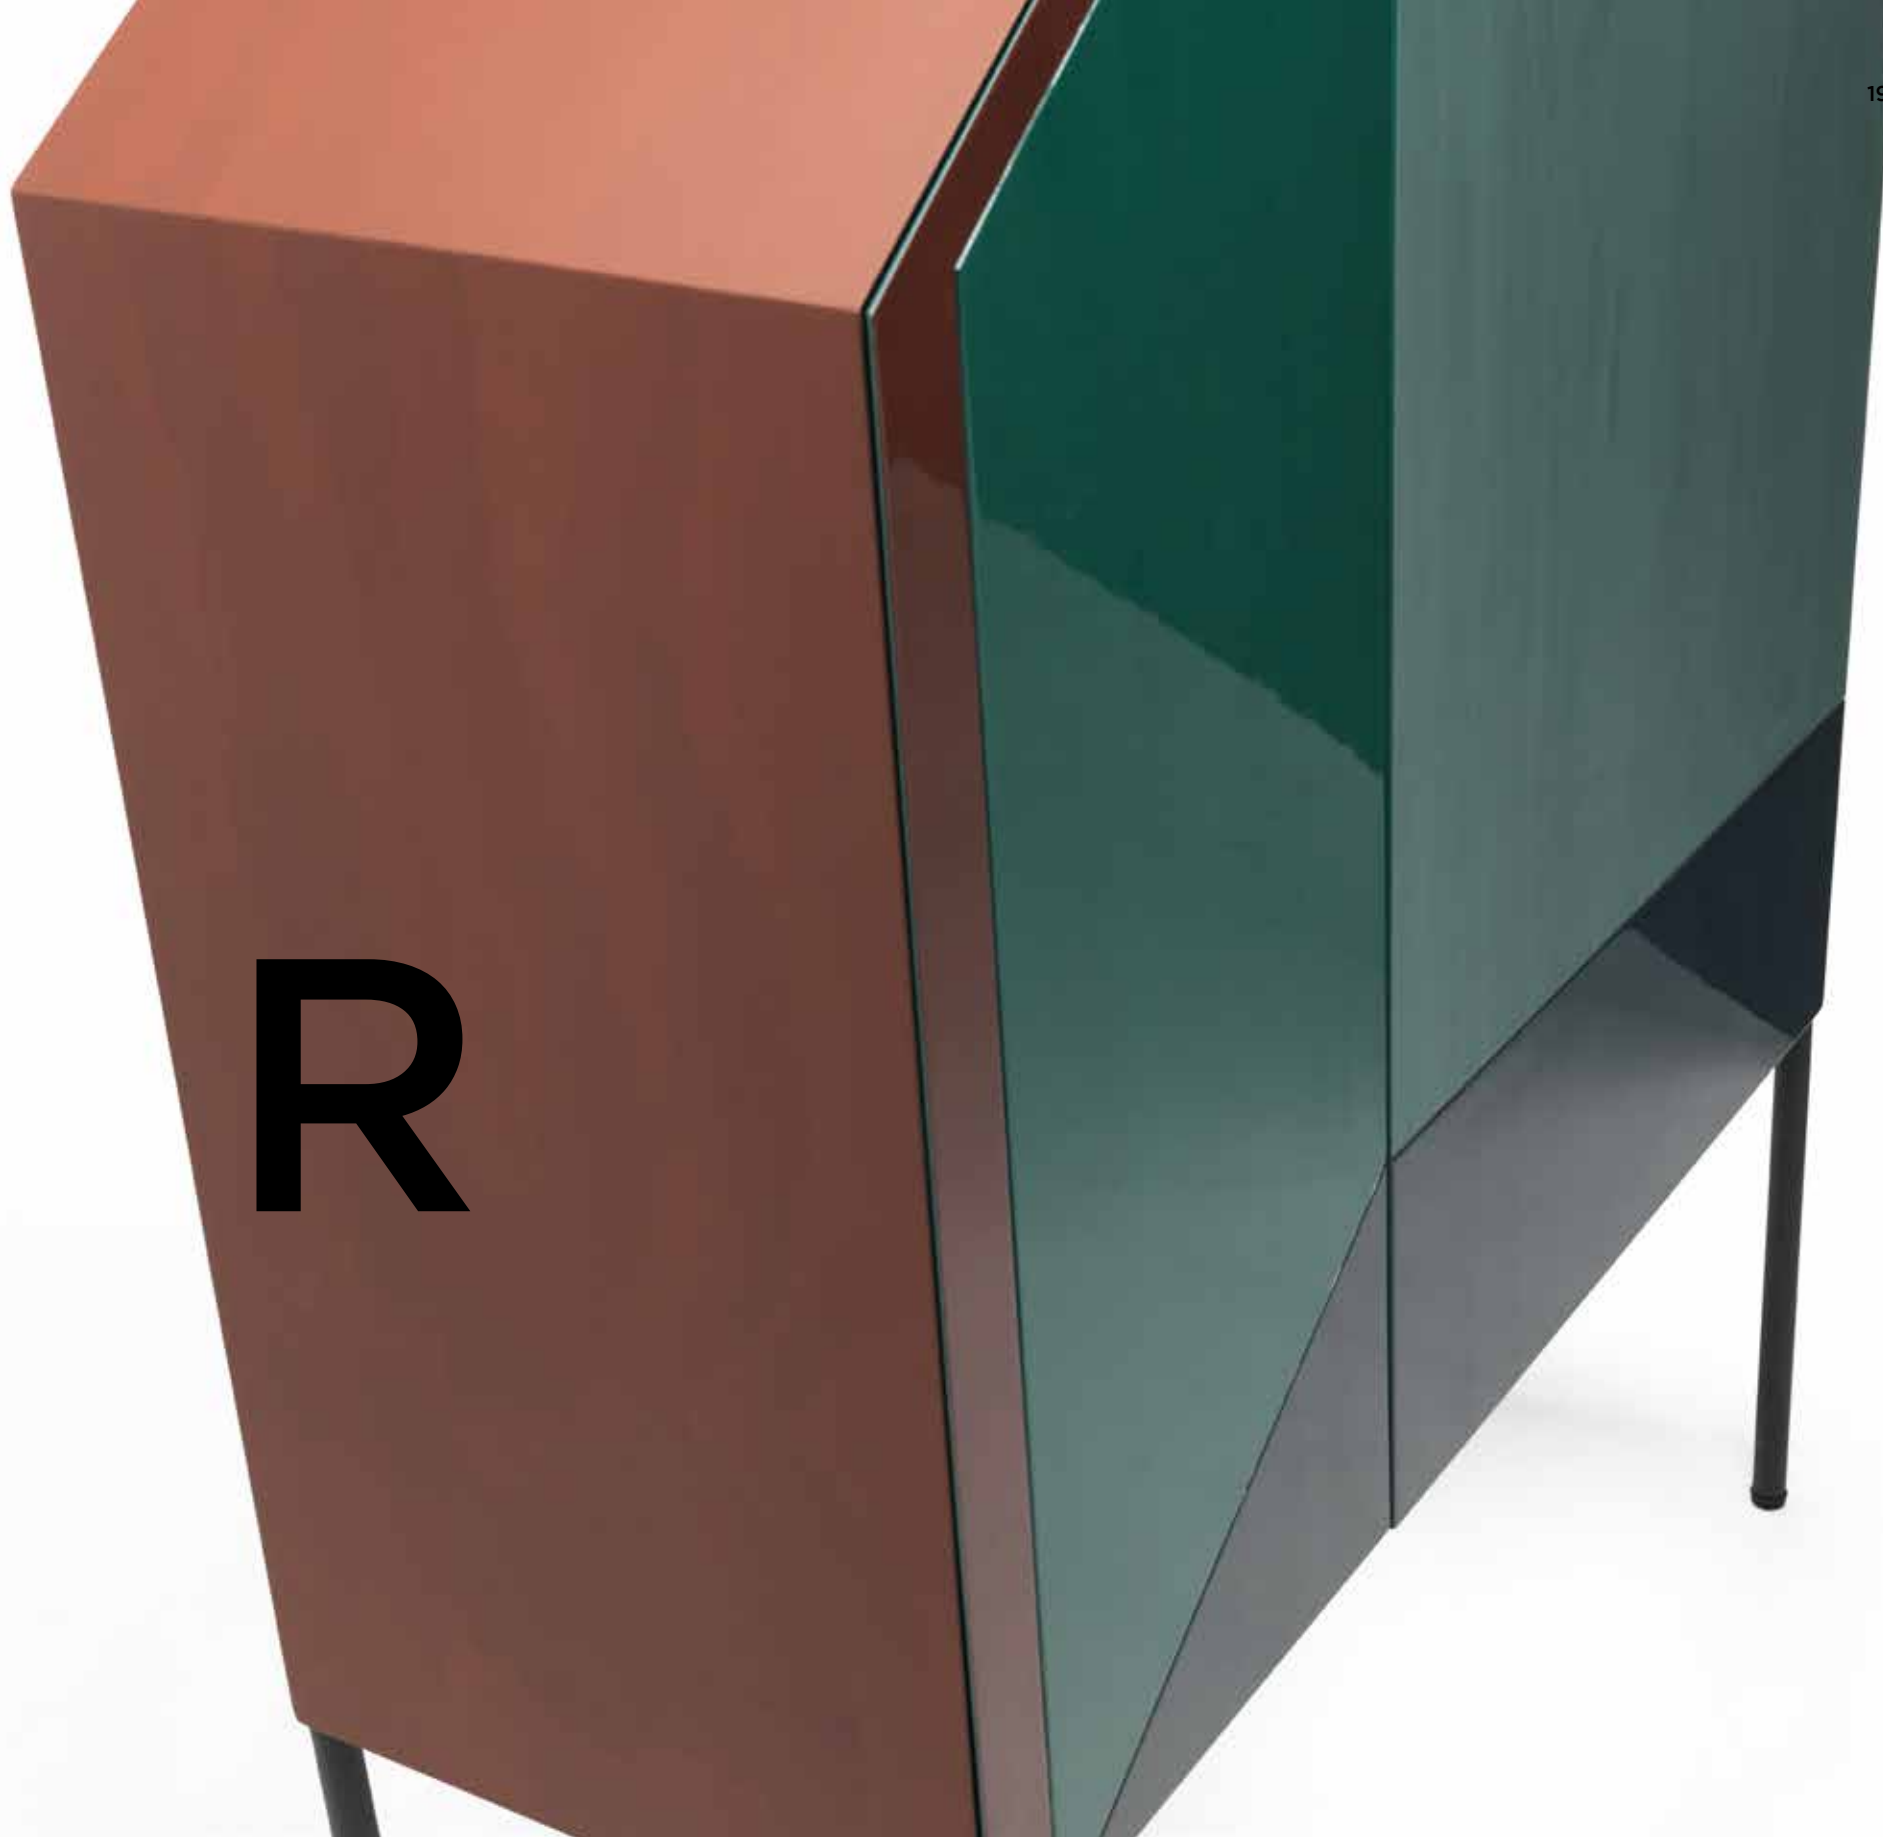

R

---

design
Marzia e Leo Dainelli
2017

**Contenitore in legno
lamellare fenolico**
Resina lucida e resina
opaca

**Cabinet in laminated
phenolic wood**
Glossy and matt
resins

---

cm L120xW47xH160
cm L215xW52xH80