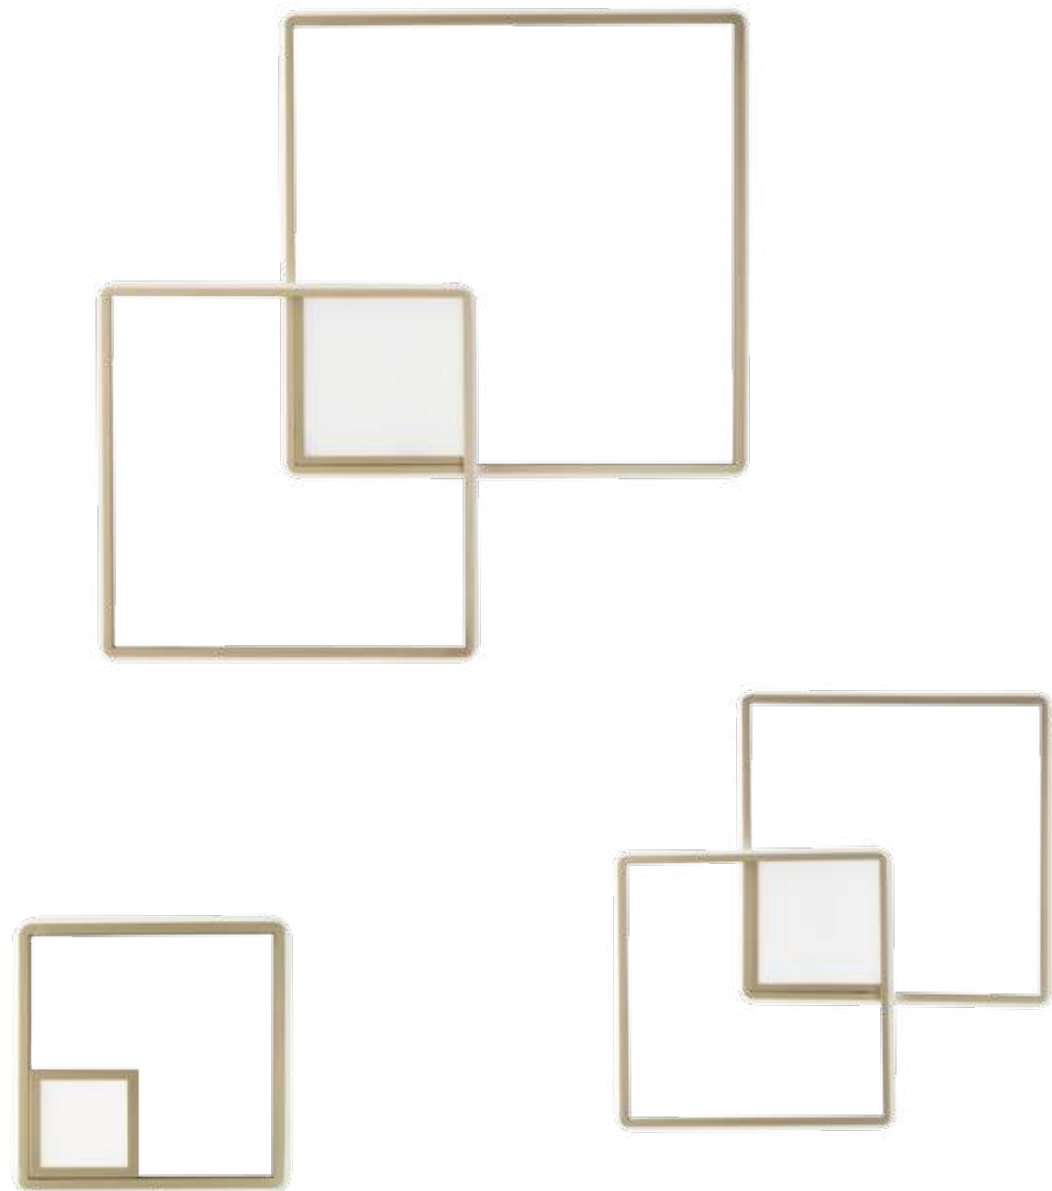

DOWEL

Collezione LED in metallo verniciato oro.

LED collection in gold colour.