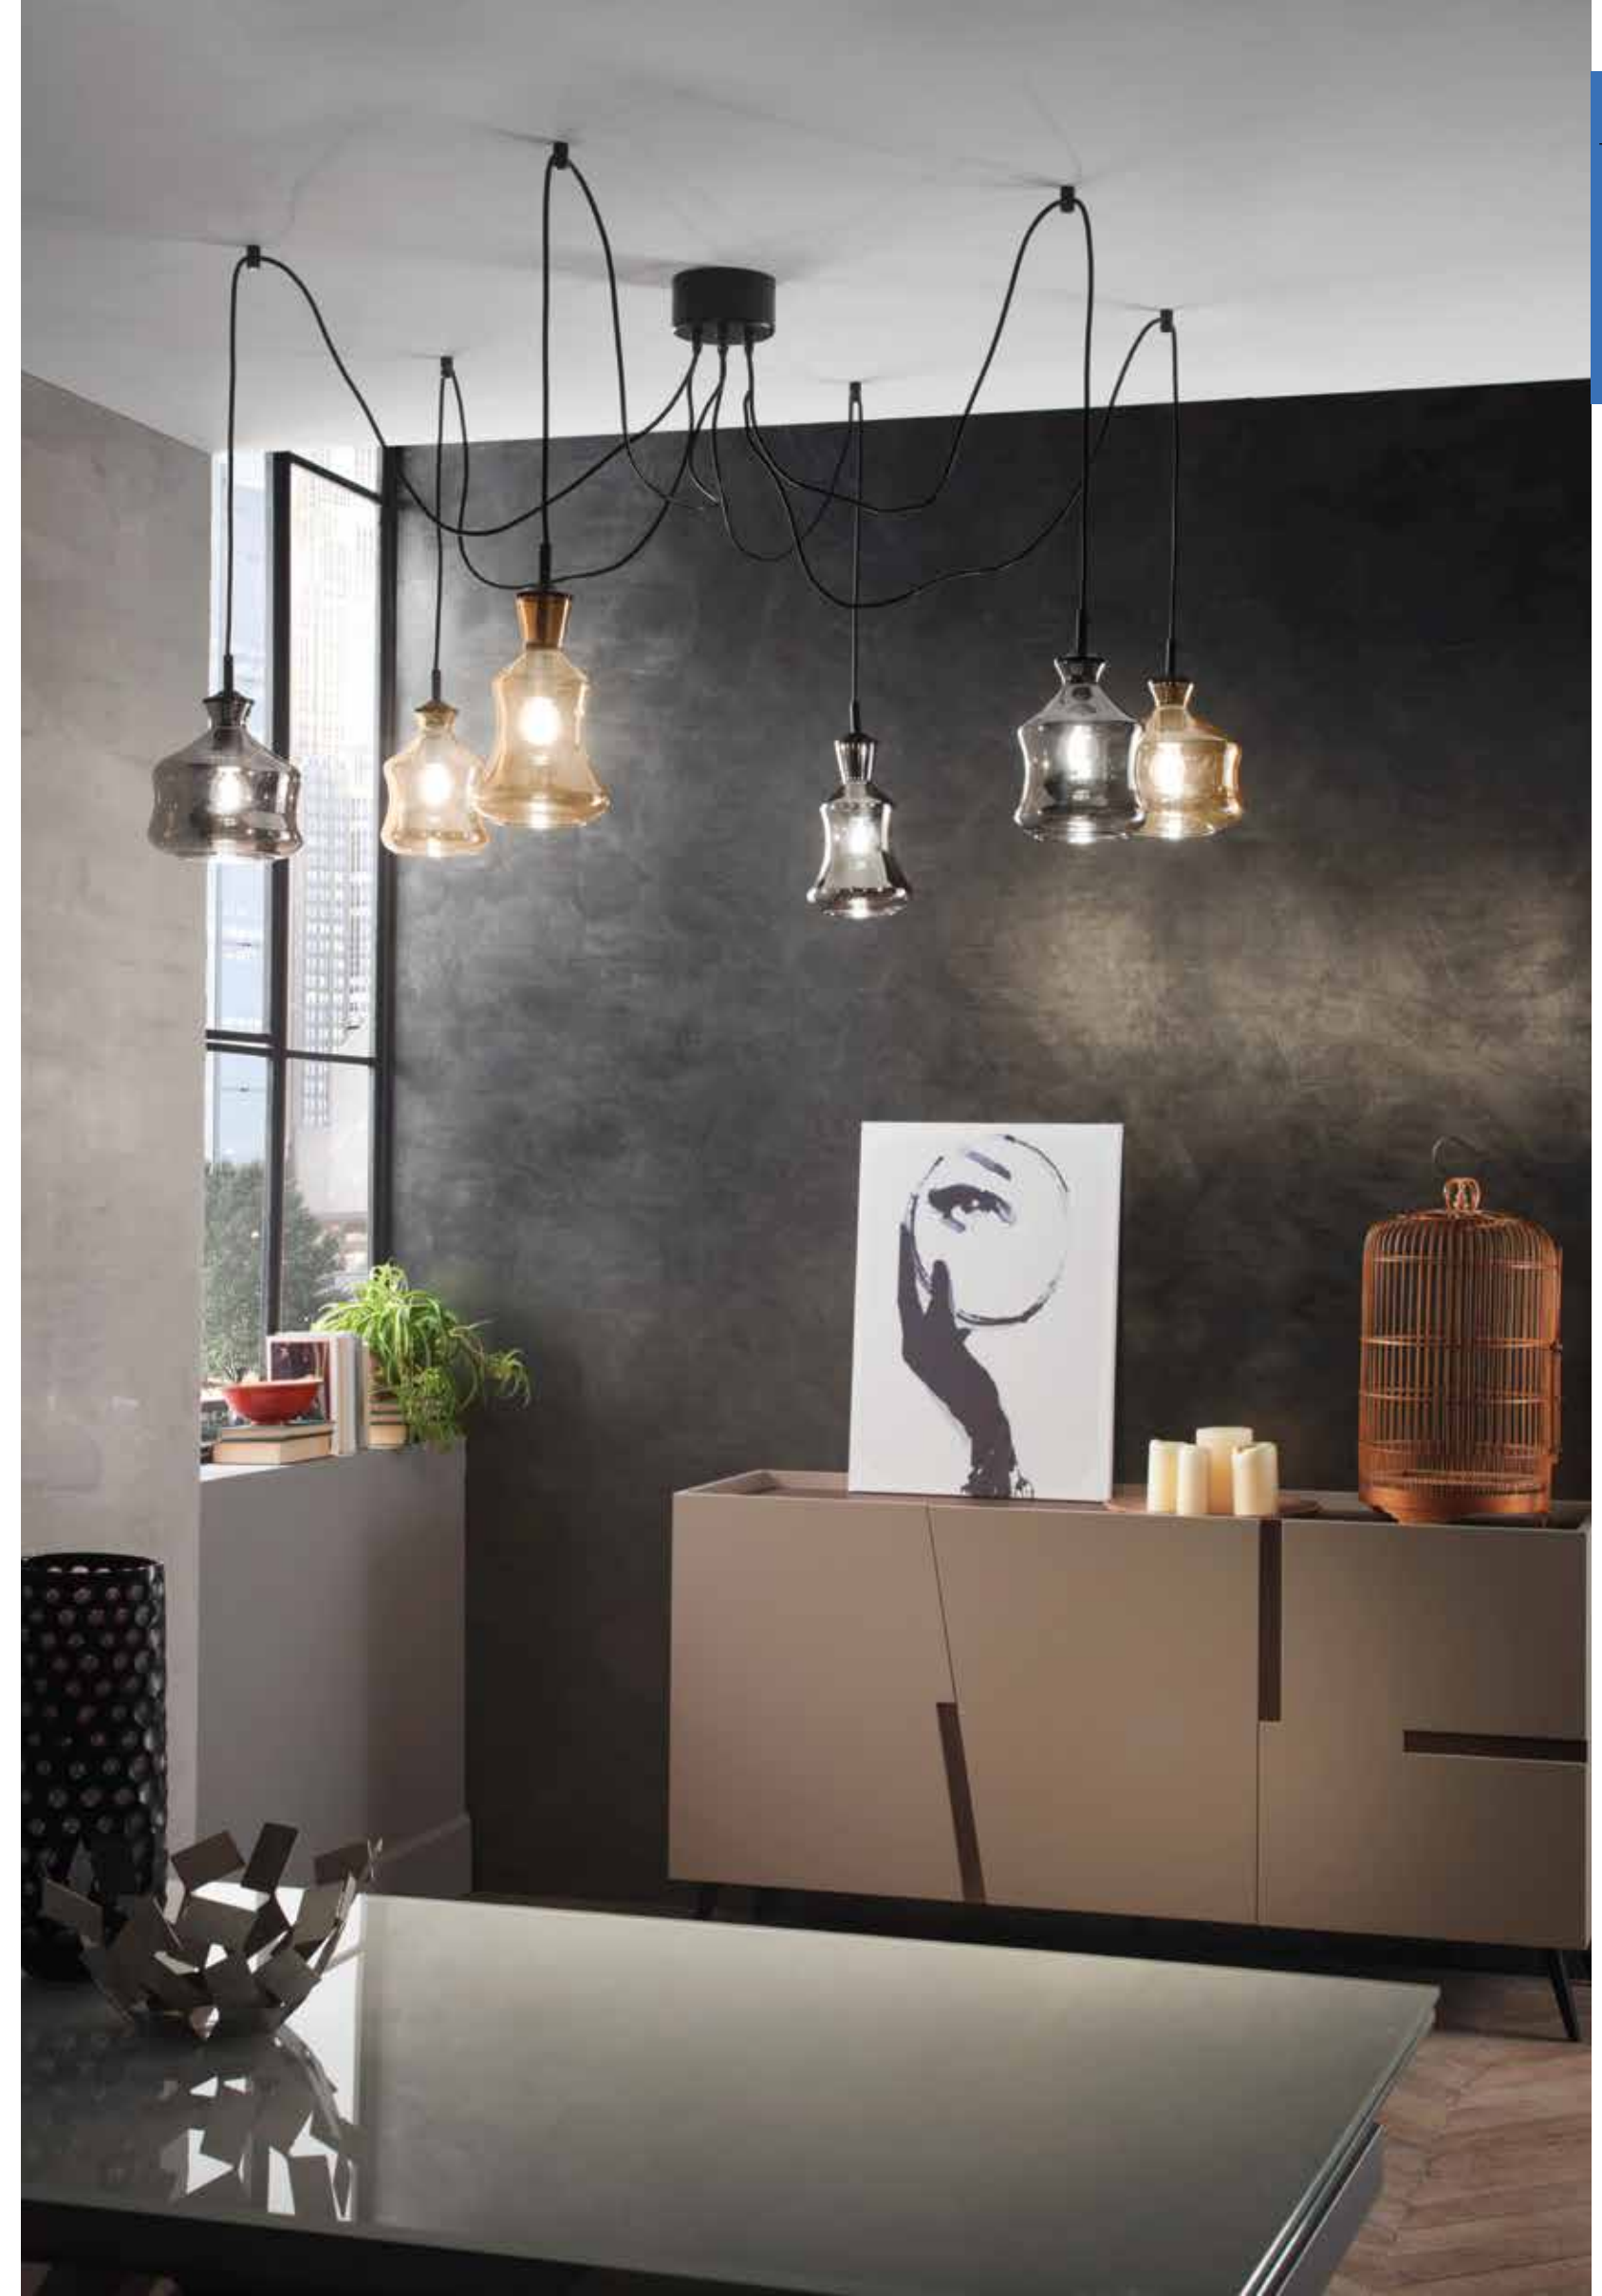

PIN

Sospensione in vetro soffiato. Struttura in metallo verniciato. Cavetti regolabili in lunghezza. Disponibile sia nella versione a sei luci che in sospensioni singole con cavo di lunghezza 250 cm. Disponibile in due colori.

Suspension in blown glass. Painted metal structure. Length adjustable cables. Available both in the six-light version and in single suspension with 250 cm long cable. Available in two colors.