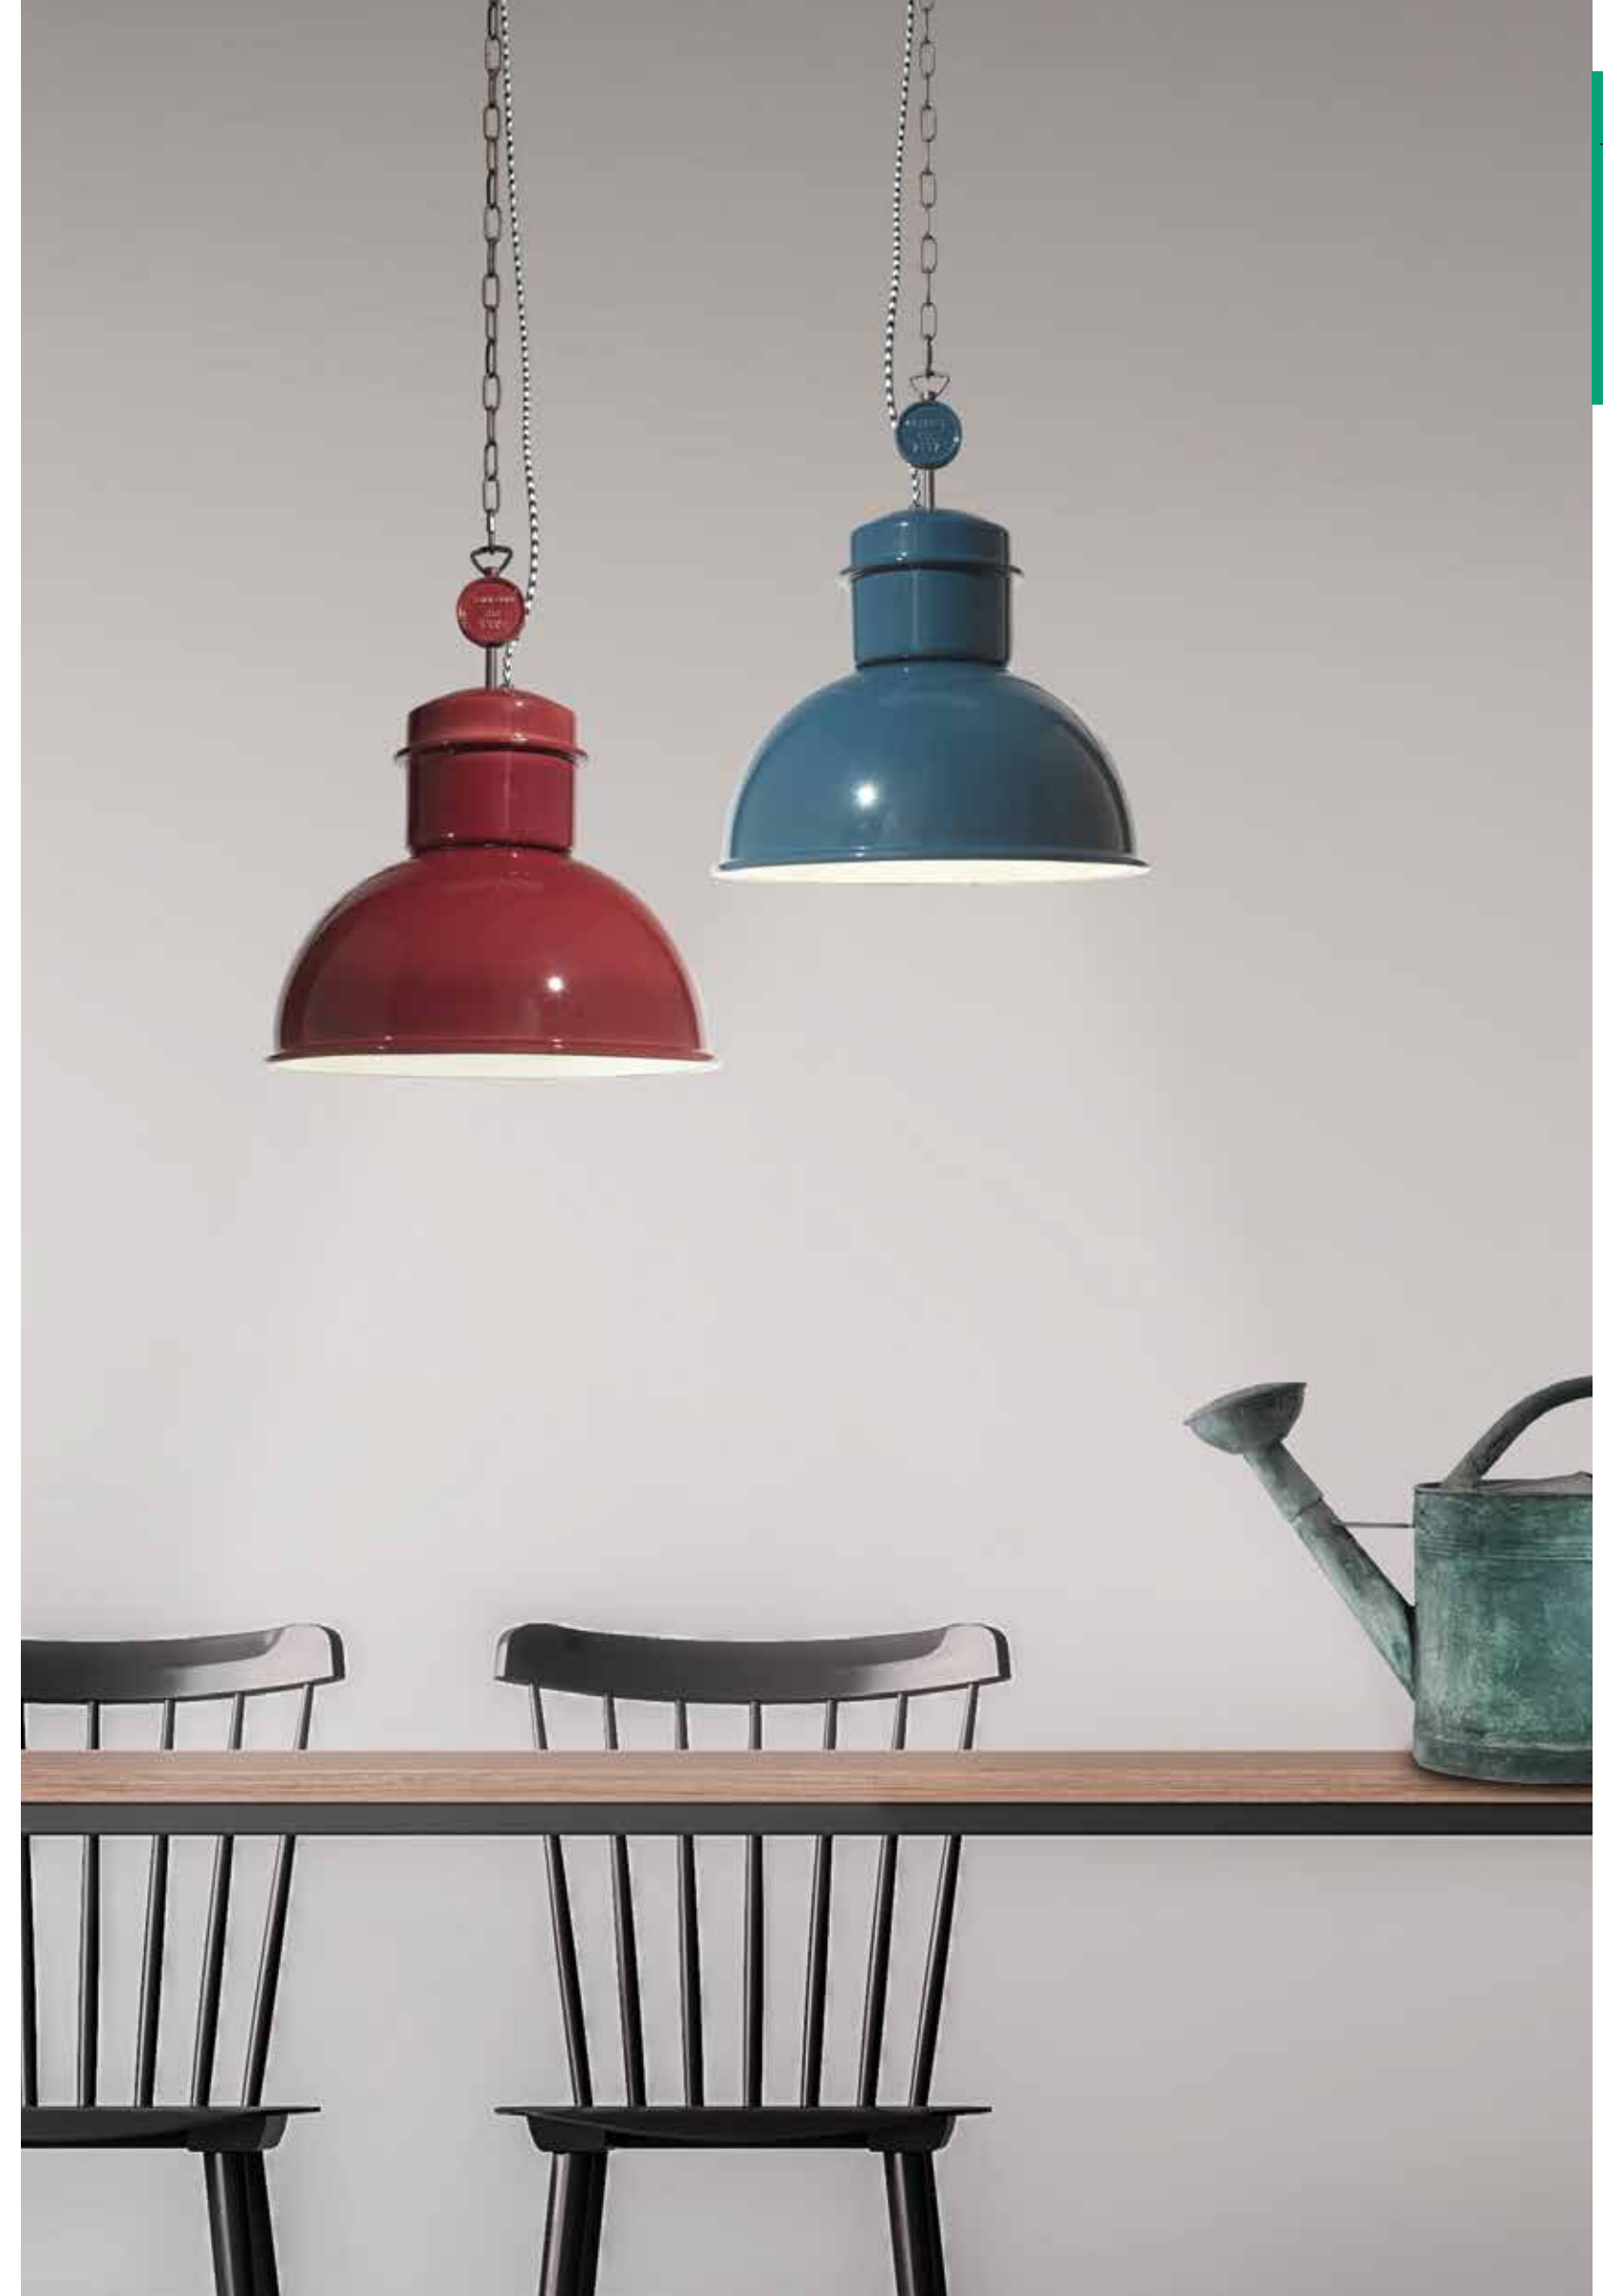

ENGINE

Sospensione in ceramica smaltata. montatura in metallo verniciato. regolabile in lunghezza. disponibile in diversi colori.

Suspension in glazed ceramic. Painted metal frame. Length adjustable. Available in different colours.

SO.ENGINE/BORDEAUX
SO.ENGINE/FANGO
SO.ENGINE/OTT.
SO.ENGINE/TORT
CM Ø38 H138
1 x E27