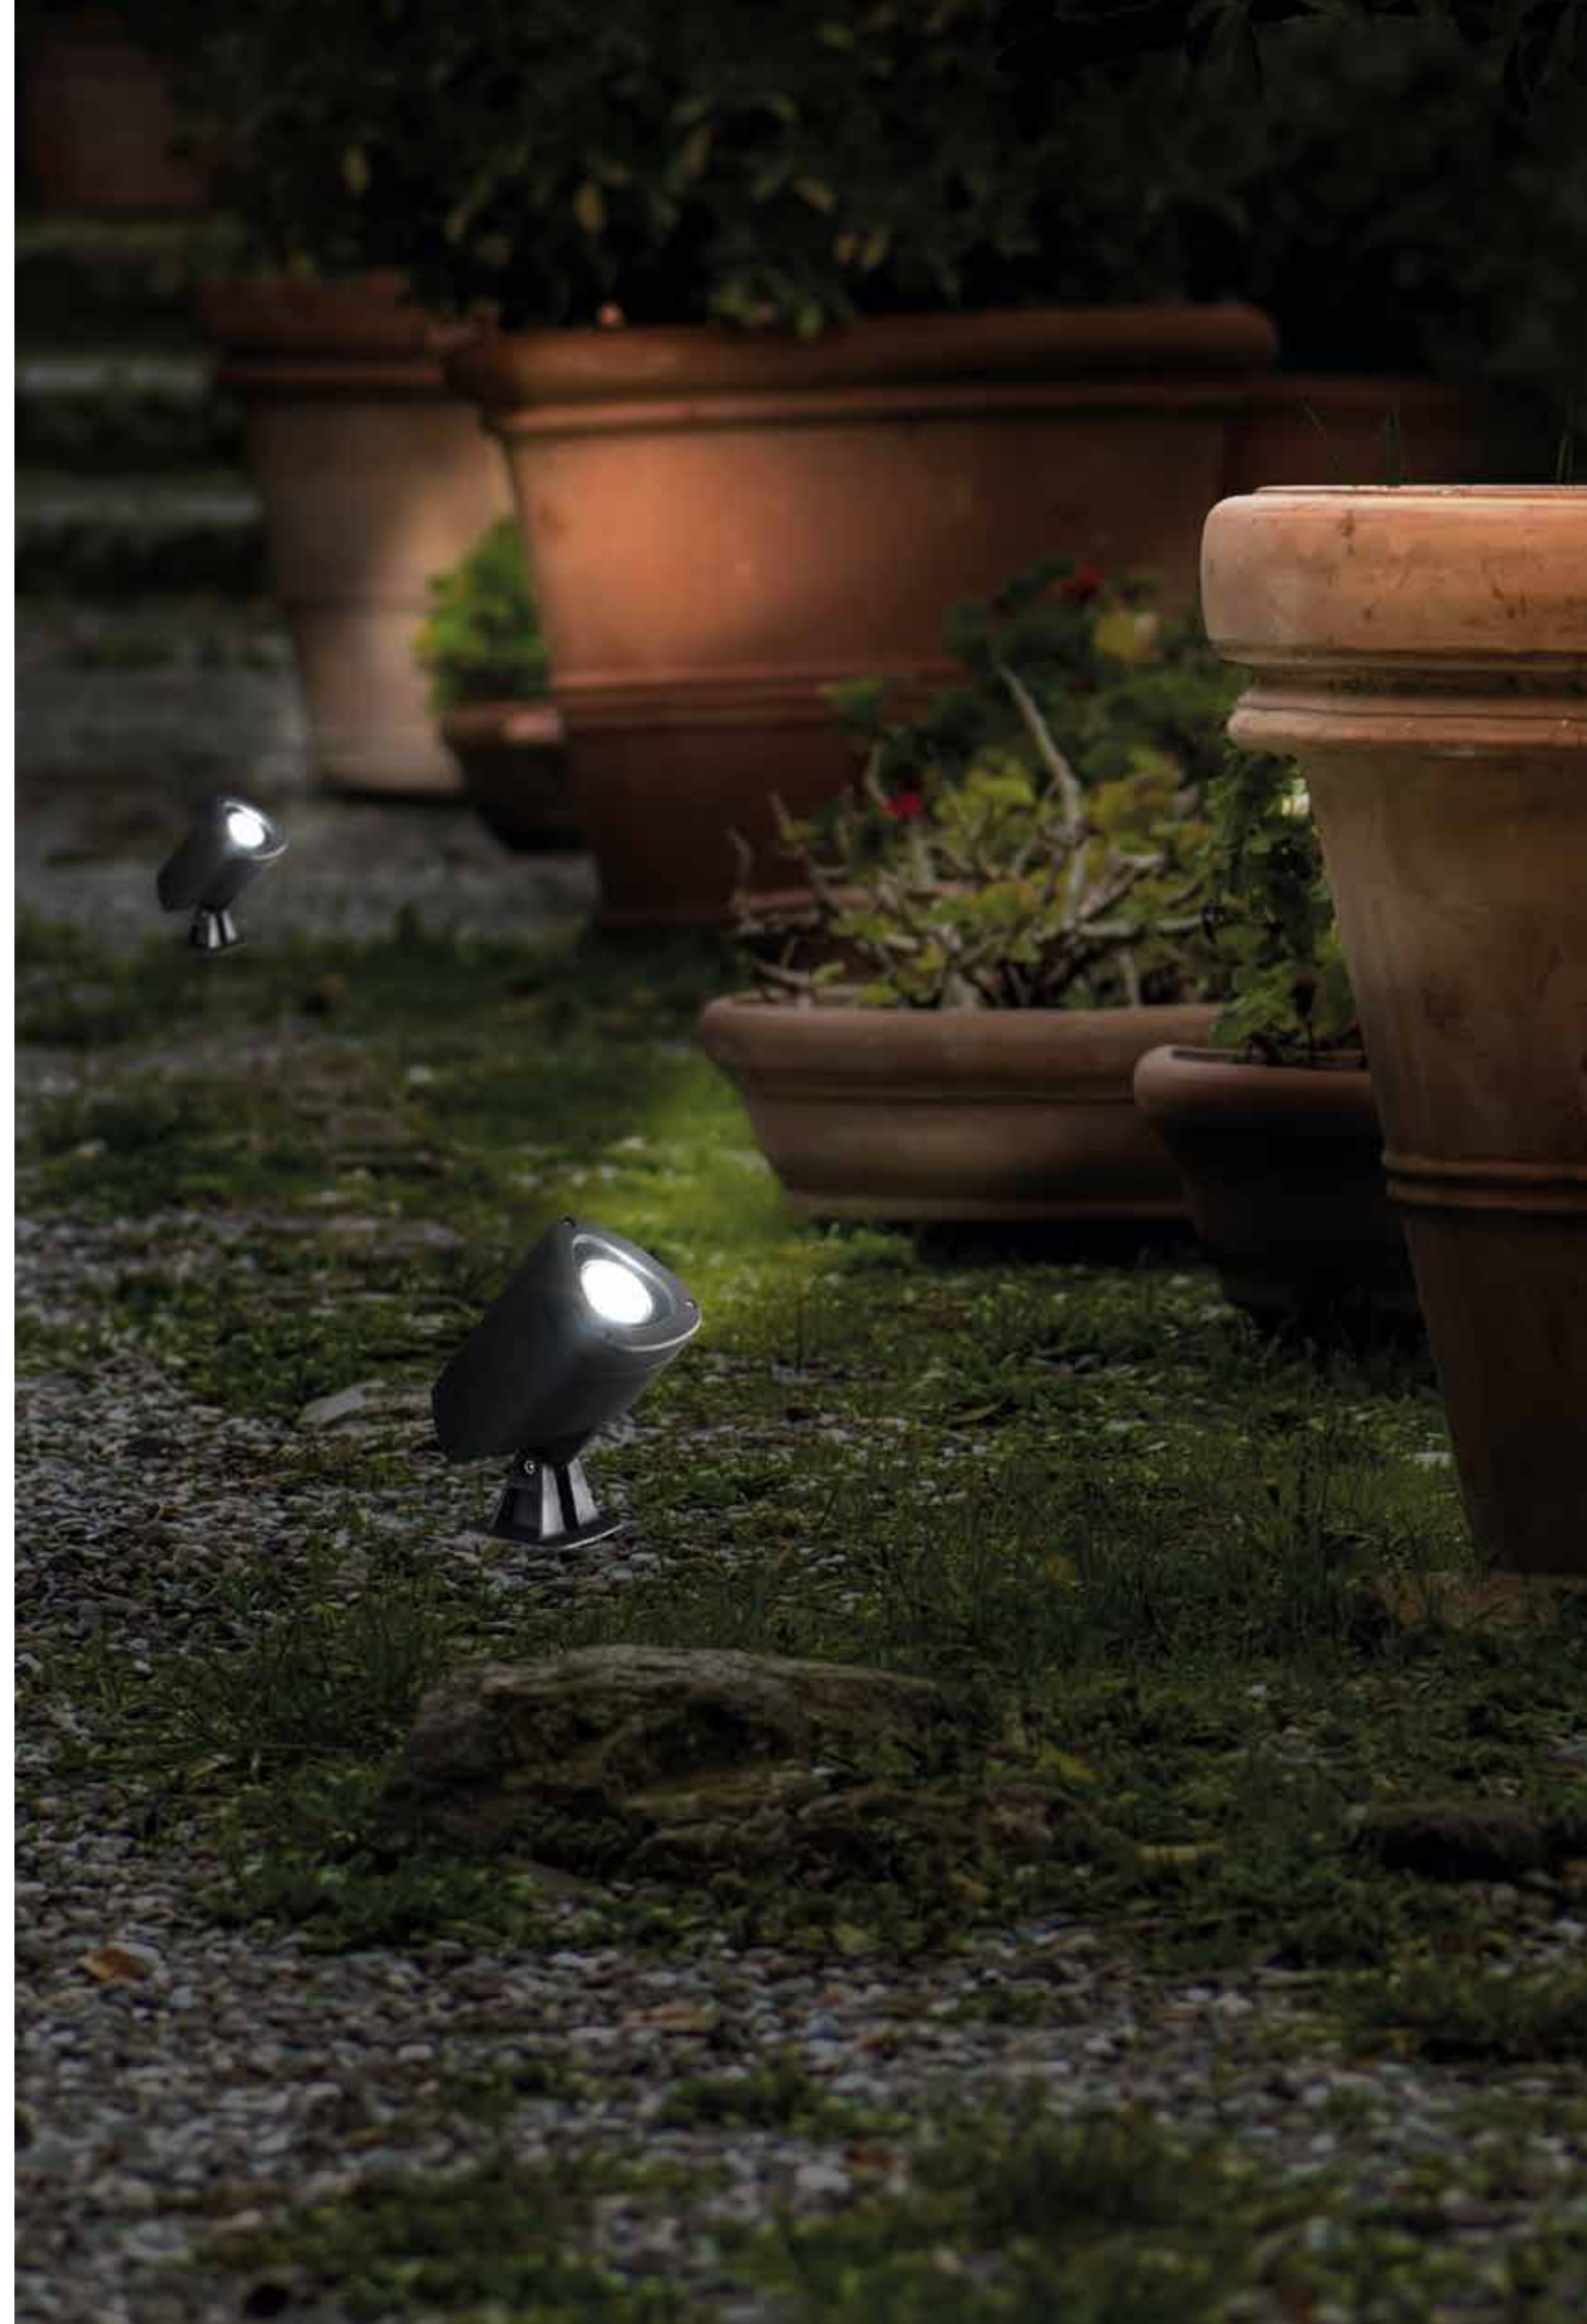

SPOT.TECHNO/2
CM L11 P7 H28
IP54
7W 230V 700LM 4000K LED