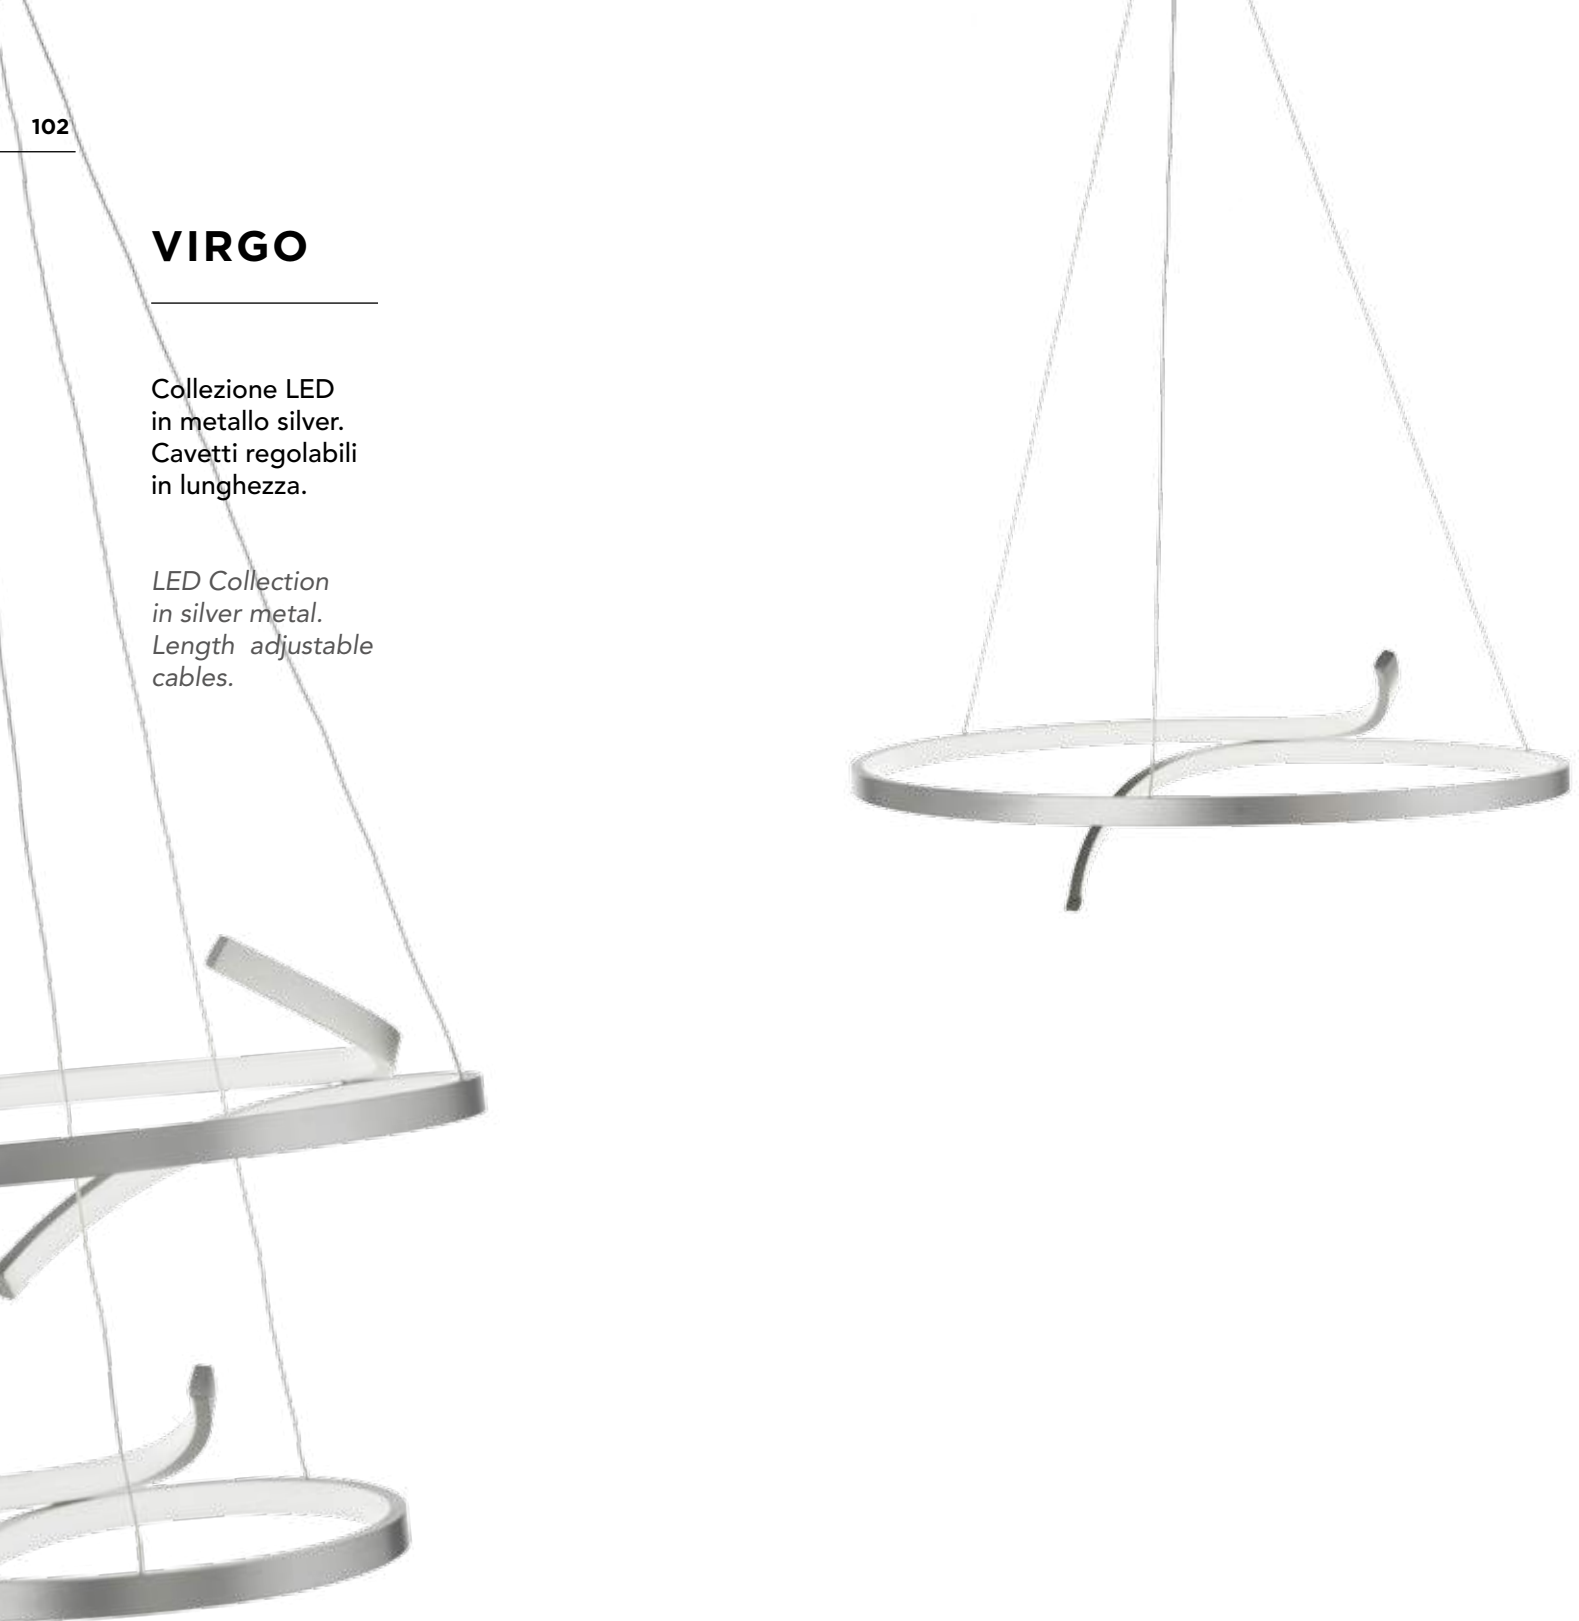

PL.VUELTA/B.CO  
PL.VUELTA/SILVER  
CM Ø55 H38  
37W 230V 3700LM 3000K LED  
dimmerabile

# VIRGO

Collezione LED in metallo silver. Cavetti regolabili in lunghezza.

LED Collection in silver metal. Length adjustable cables.

SO.VIRGO/SILVER-DP  
CM Ø61 H160  
60W 230V 6000LM 3000K LED  
dimmerabile