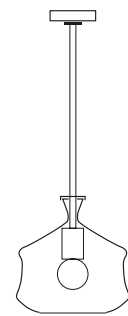

SO.PIN/C-AMBRA
SO.PIN/C-FUME
CM Lunghezza cavo 2,5 m
Ø18,5 H18,5
1 x E14