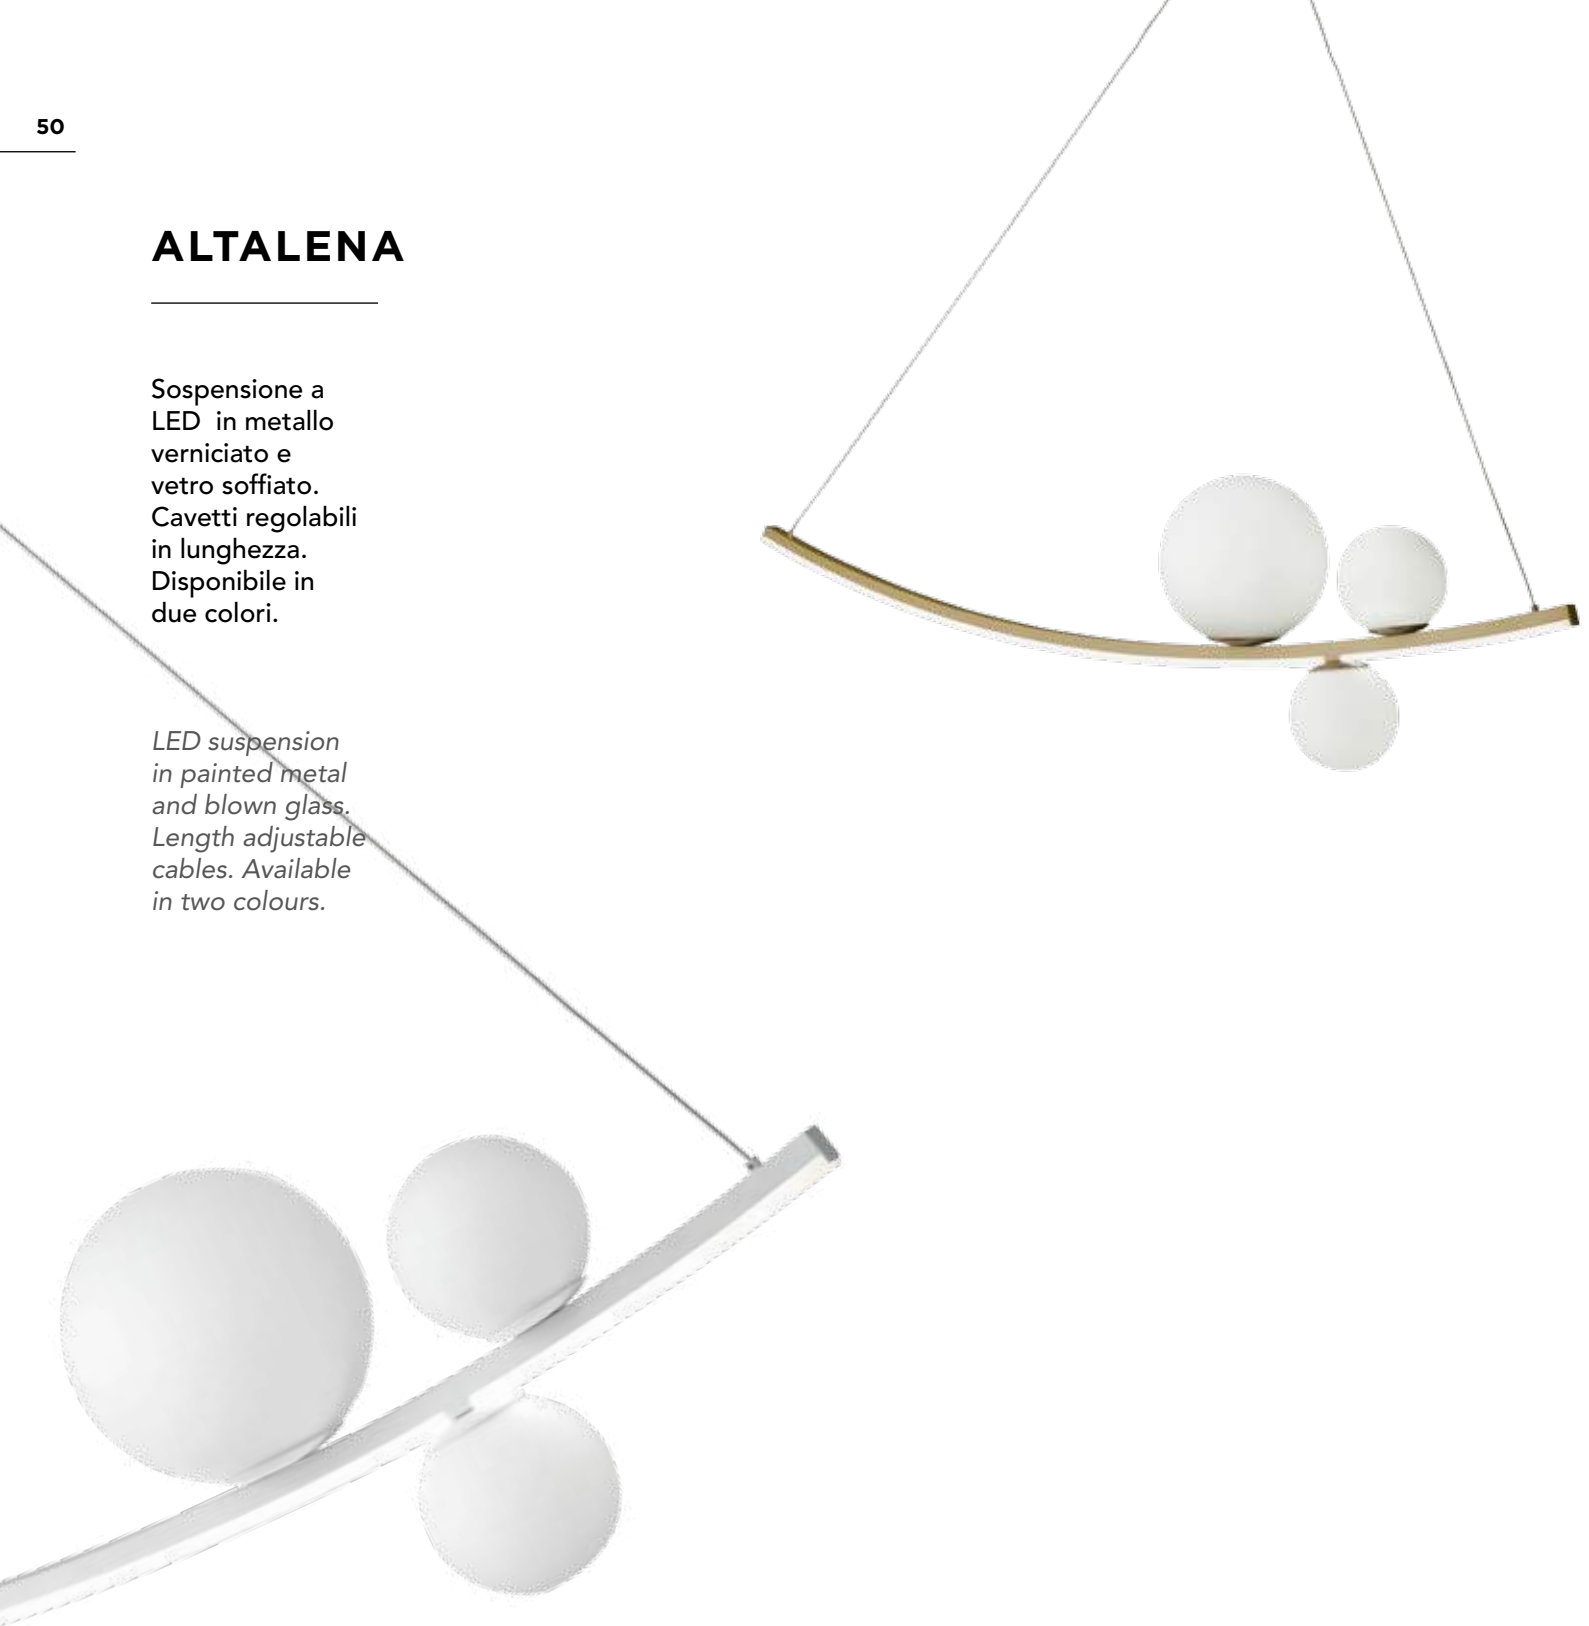

ALTALENA

Sospensione a LED in metallo verniciato e vetro soffiato. Cavetti regolabili in lunghezza. Disponibile in due colori.

LED suspension in painted metal and blown glass. Length adjustable cables. Available in two colours.

SO.ALTALENA/B.CO
SO.ALTALENA/ORO
CM Ø120 H150
48W 230V 4800LM 3000K LED
dimmerabile