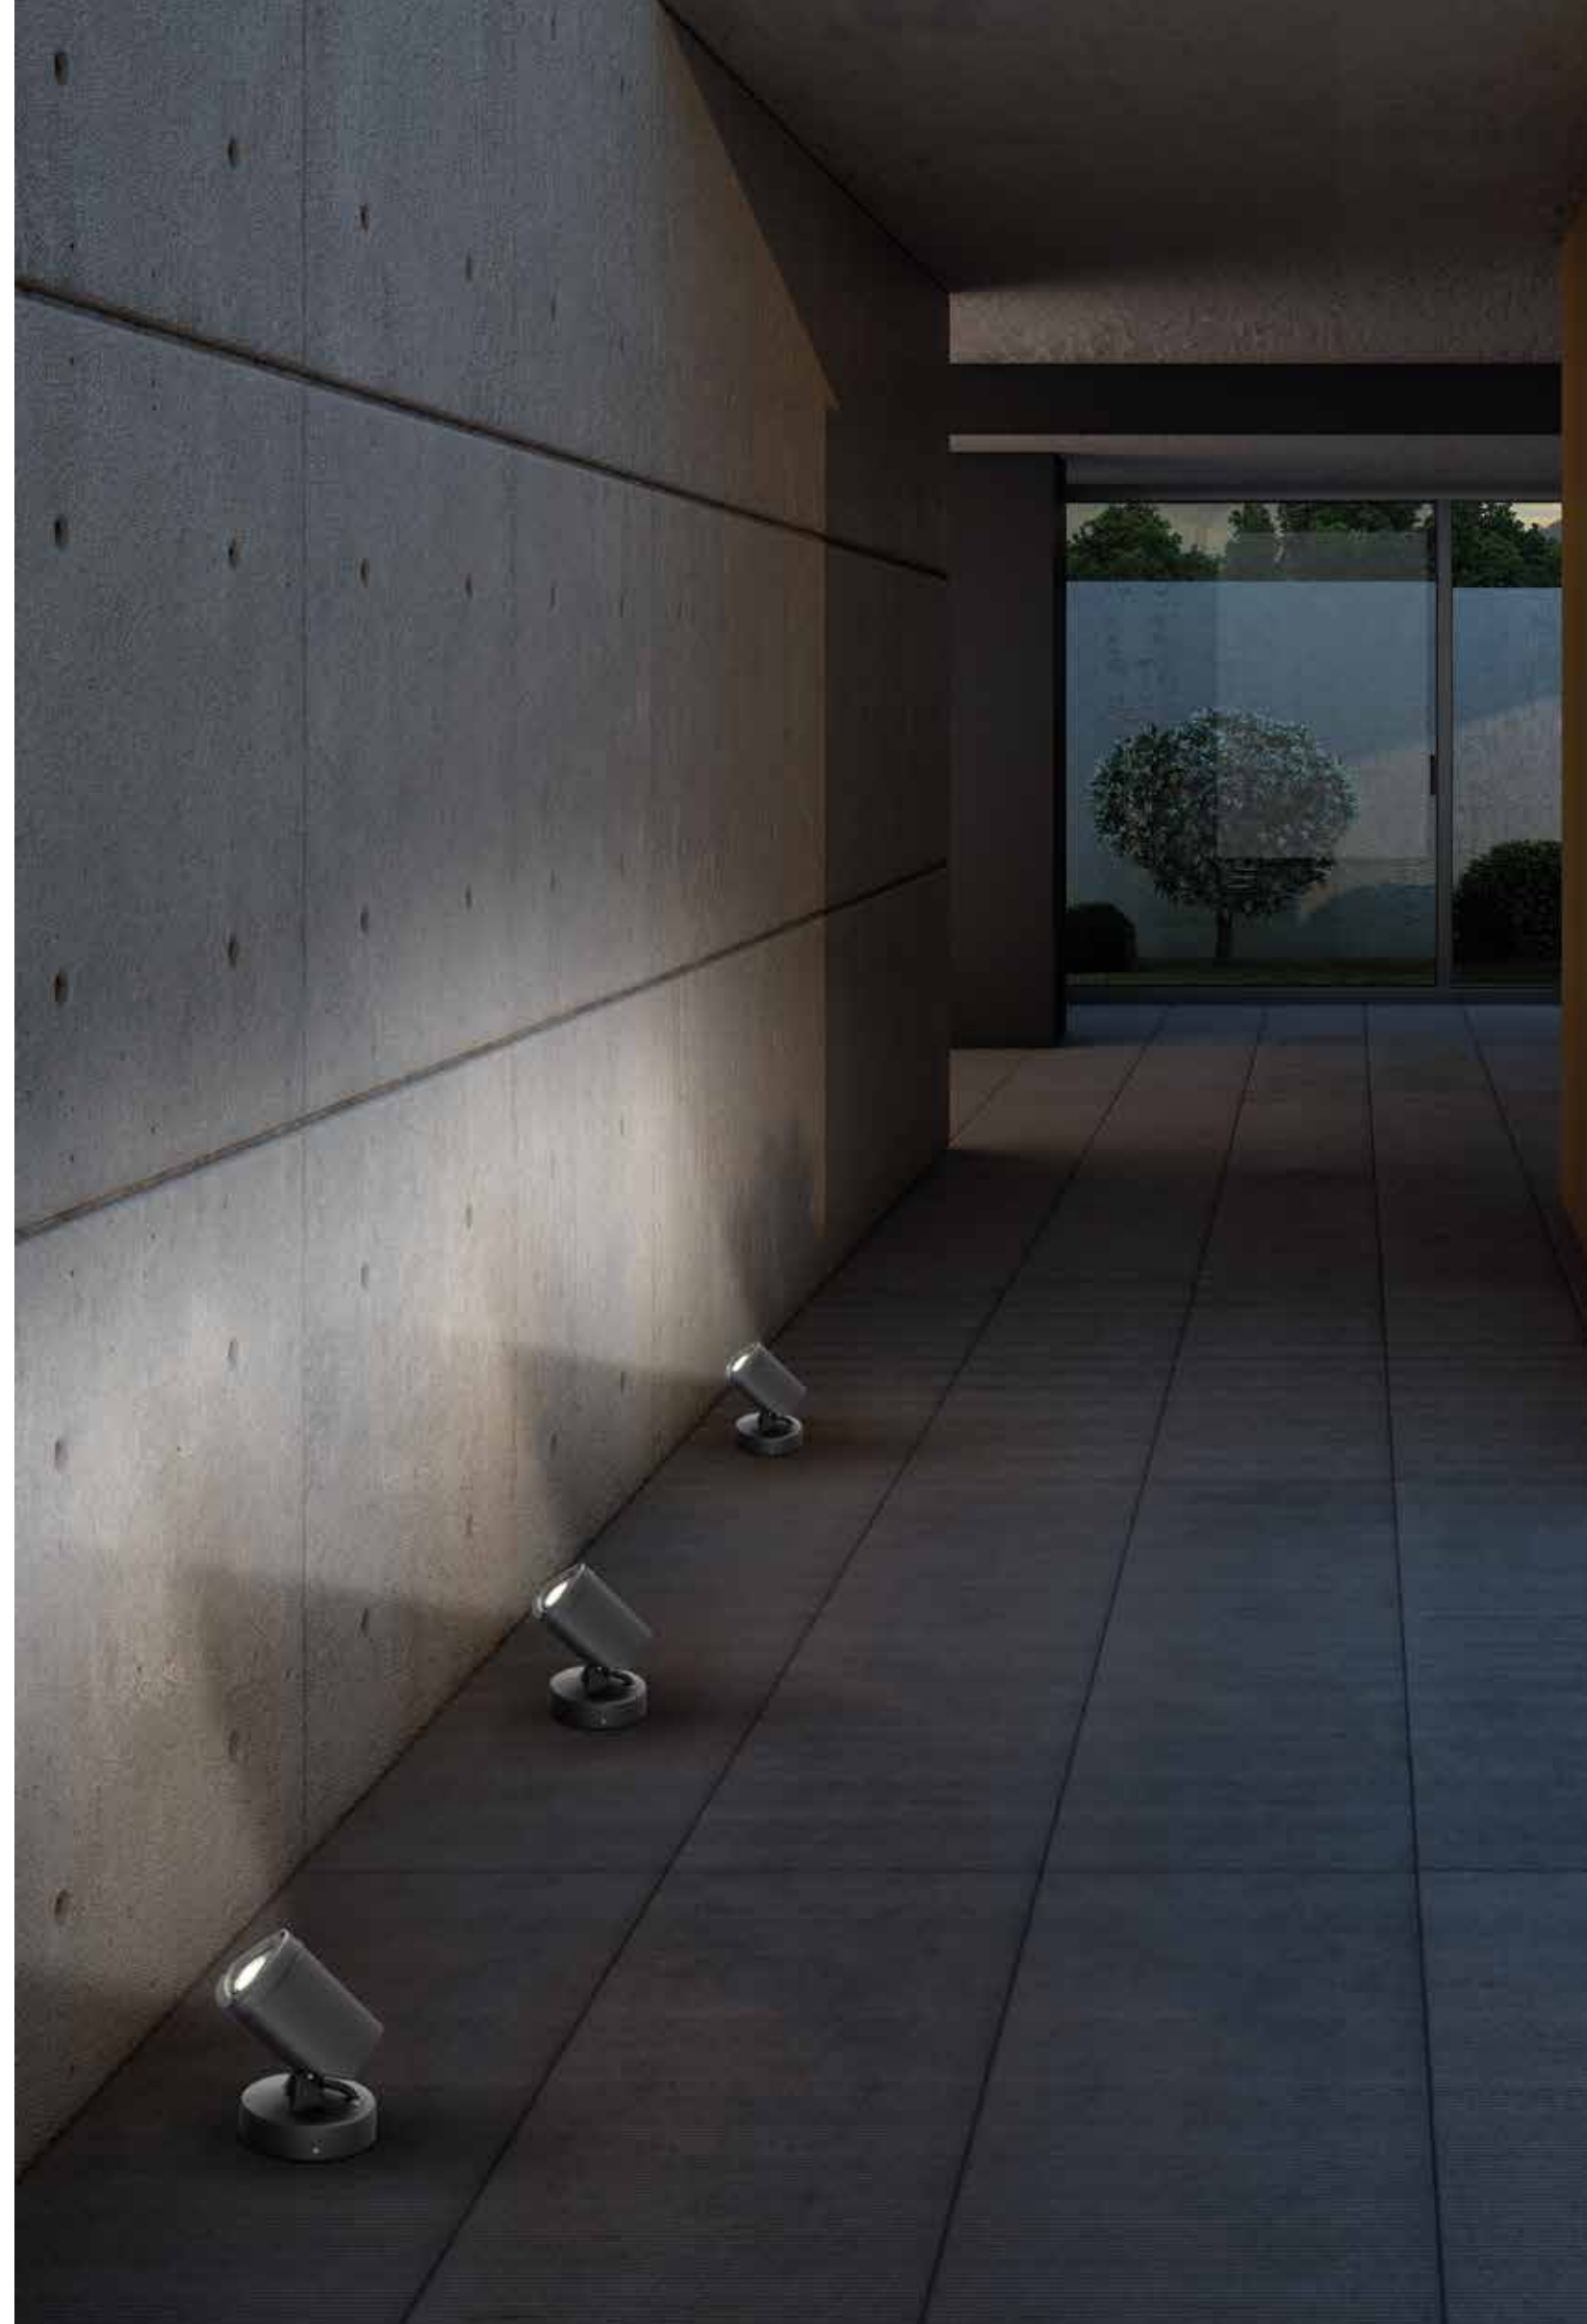

## TECHNO 1

Spot da esterni  
in alluminio  
con diffusore in  
vetro.

*Aluminum outdoor  
spot with glass  
diffuser.*

SPOT.TECHNO/1  
CM L13 P11 H10  
IP54  
7W 230V 700LM 4000K LED