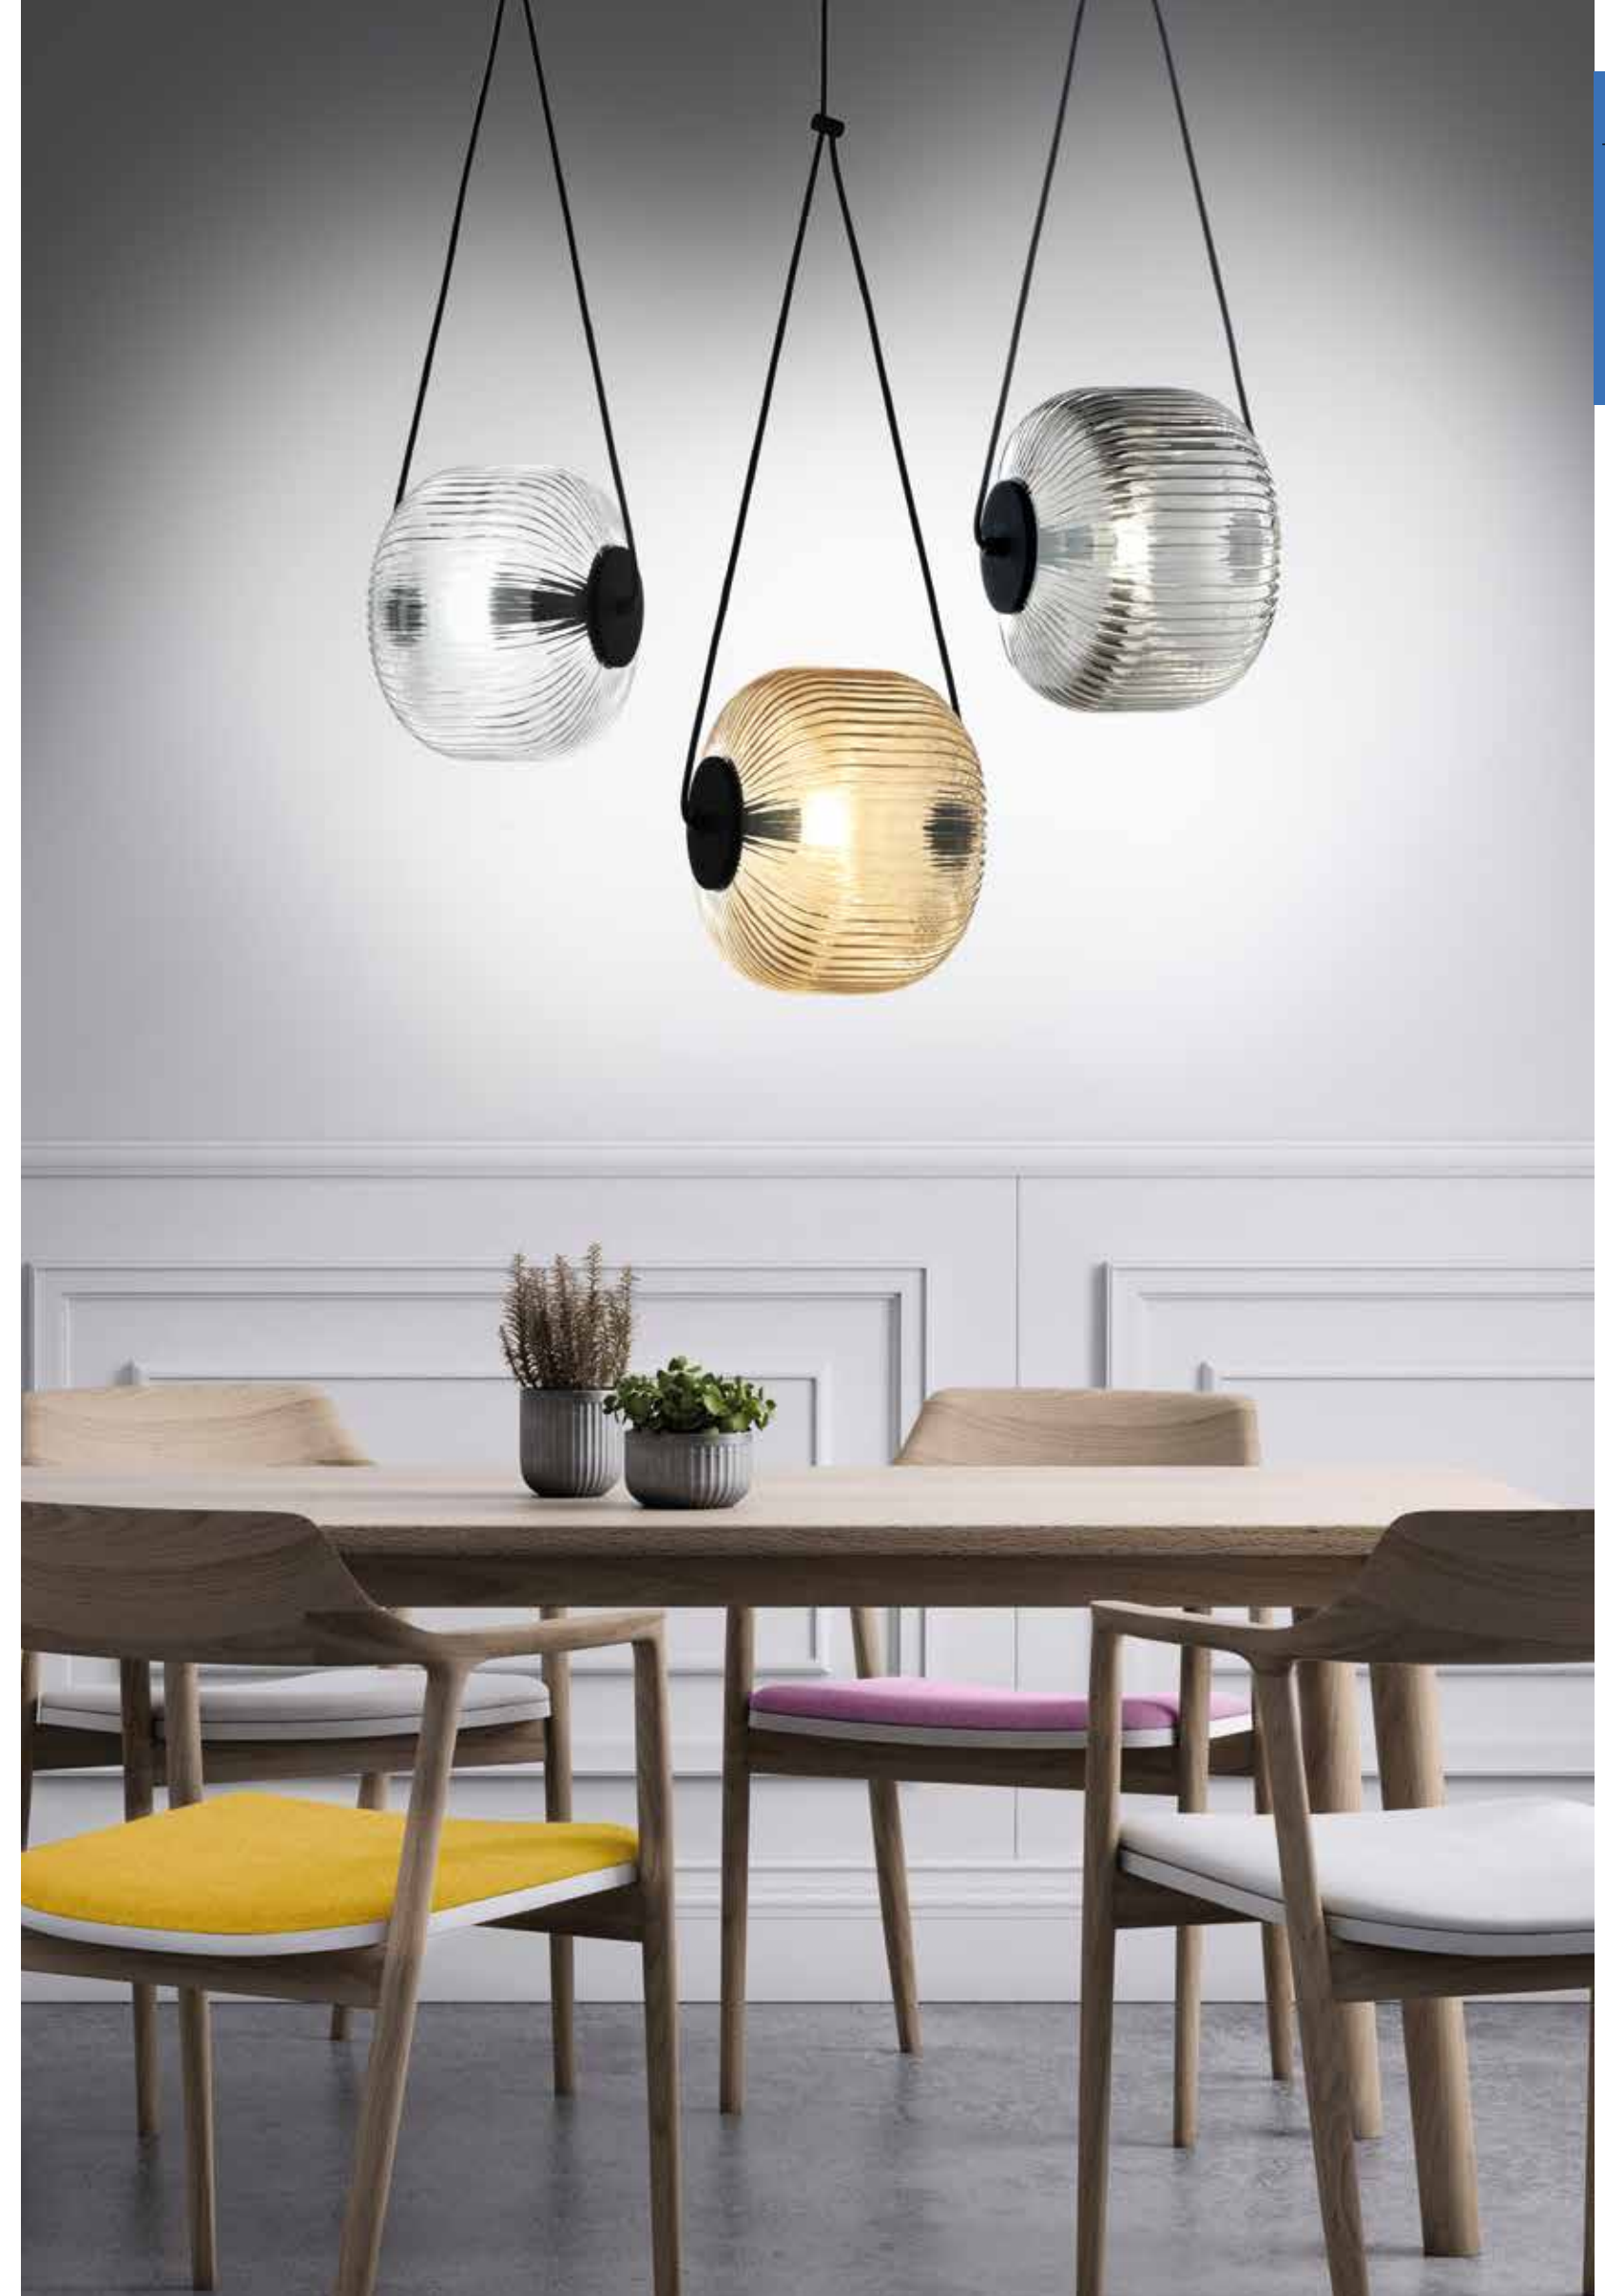

ORELLE

Sospensione in vetro soffiato millerighi. Struttura in metallo verniciato. Cavetti regolabili in lunghezza. Disponibile in diversi colori.

Suspension in blown glass with extra-fine grooving. Painted metal structure. Length adjustable cables. Available in different colours.

SO.ORELLE/TRASP
SO.ORELLE/AMBRA
SO.ORELLE/FUME
CM Ø25 H140
1 x E27