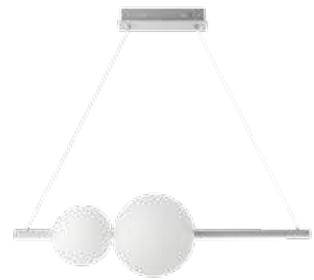

FUFI

Sospensione a LED in metallo verniciato e vetro soffiato. Cavetti regolabili in lunghezza. Disponibile in diversi colori.

LED suspension in painted metal and blown glass. Length adjustable cables. Available in different colours.

SO.FUFI/B.CO
SO.FUFI/ORO
SO.FUFI/NERO
CM Ø100 H150
45W 230V 4500LM 3000K LED
dimmerabile