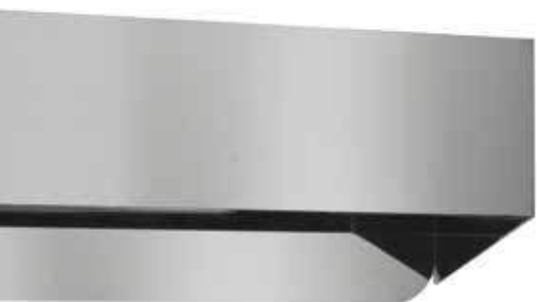

# REED

Collezione in metallo in tre versioni:  
Bianco opaco puro  
Bianco opaco/  
legno, Cromo.

*Collection with metal frame in three versions:  
Matt white pure,  
Matt white and  
Wood, Chrome.*

AP.REED/32B  
AP.REED/32LEGNO  
AP.REED/32CR  
CM L33 P10 H13  
2 x G9