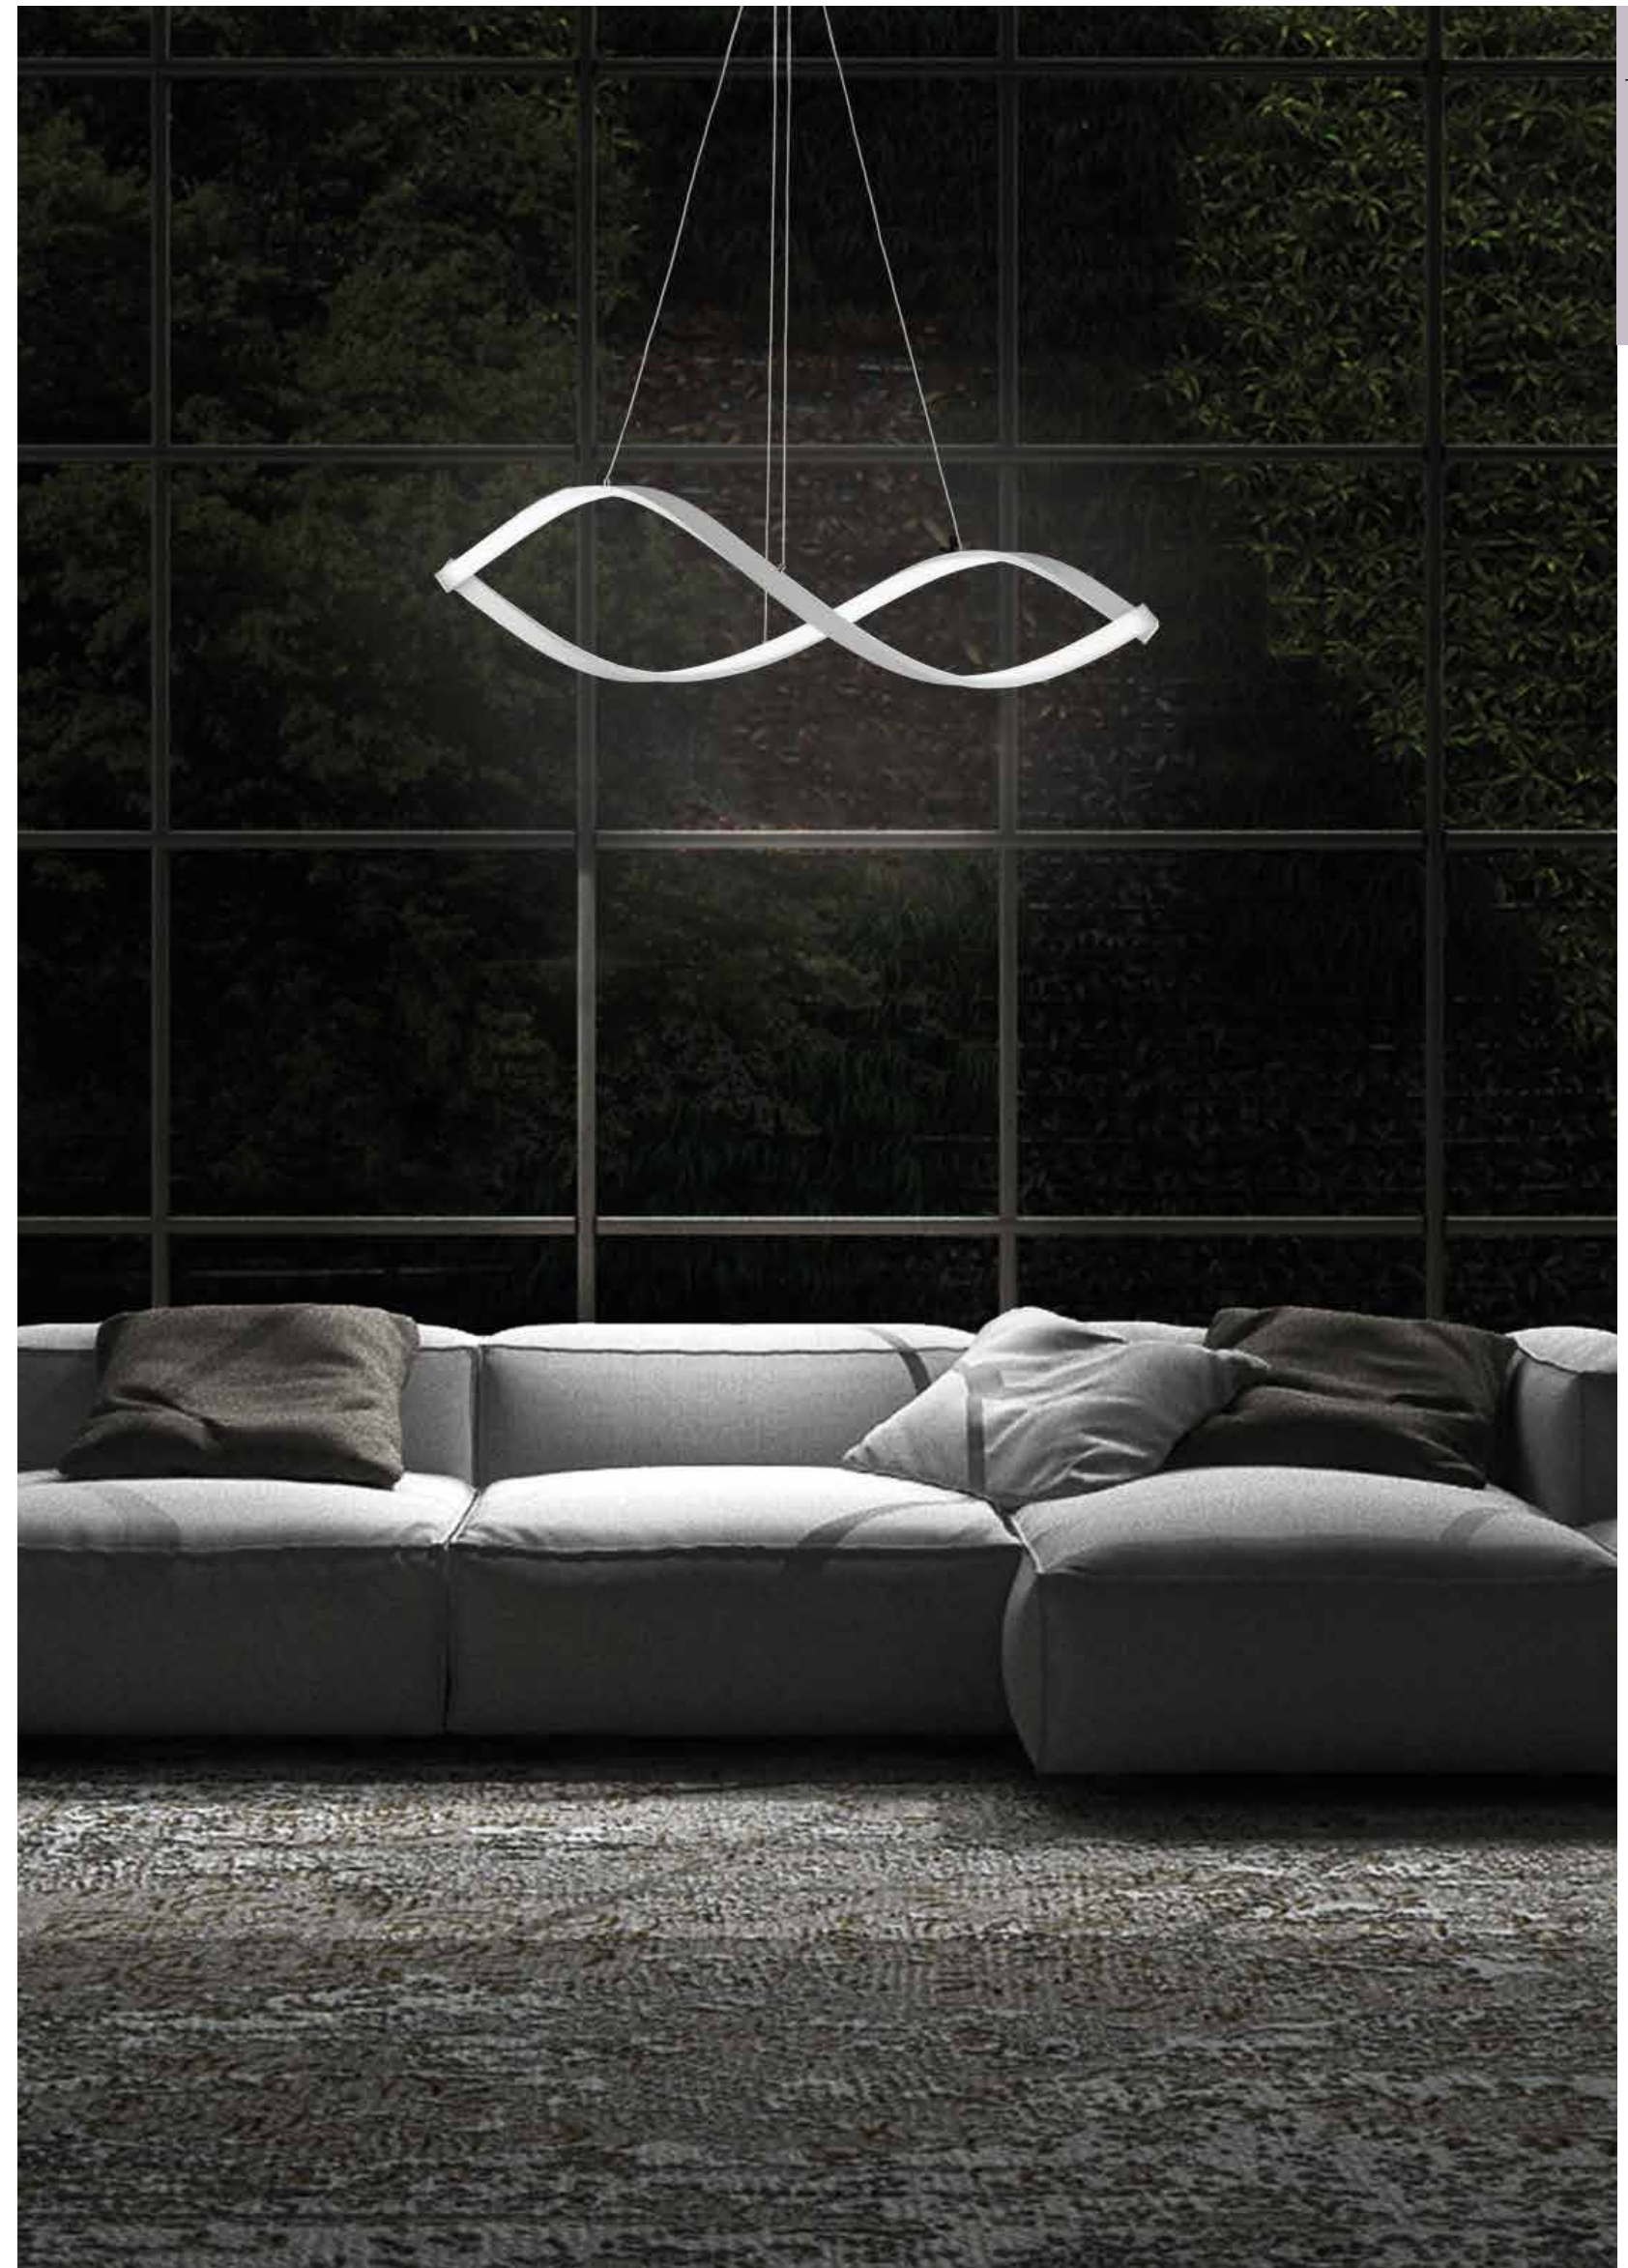

SO.NODO/100-BCA
CM L100 P40 H20 Hmax 120
43W 230V 4300LM 3000K
dimmerabile