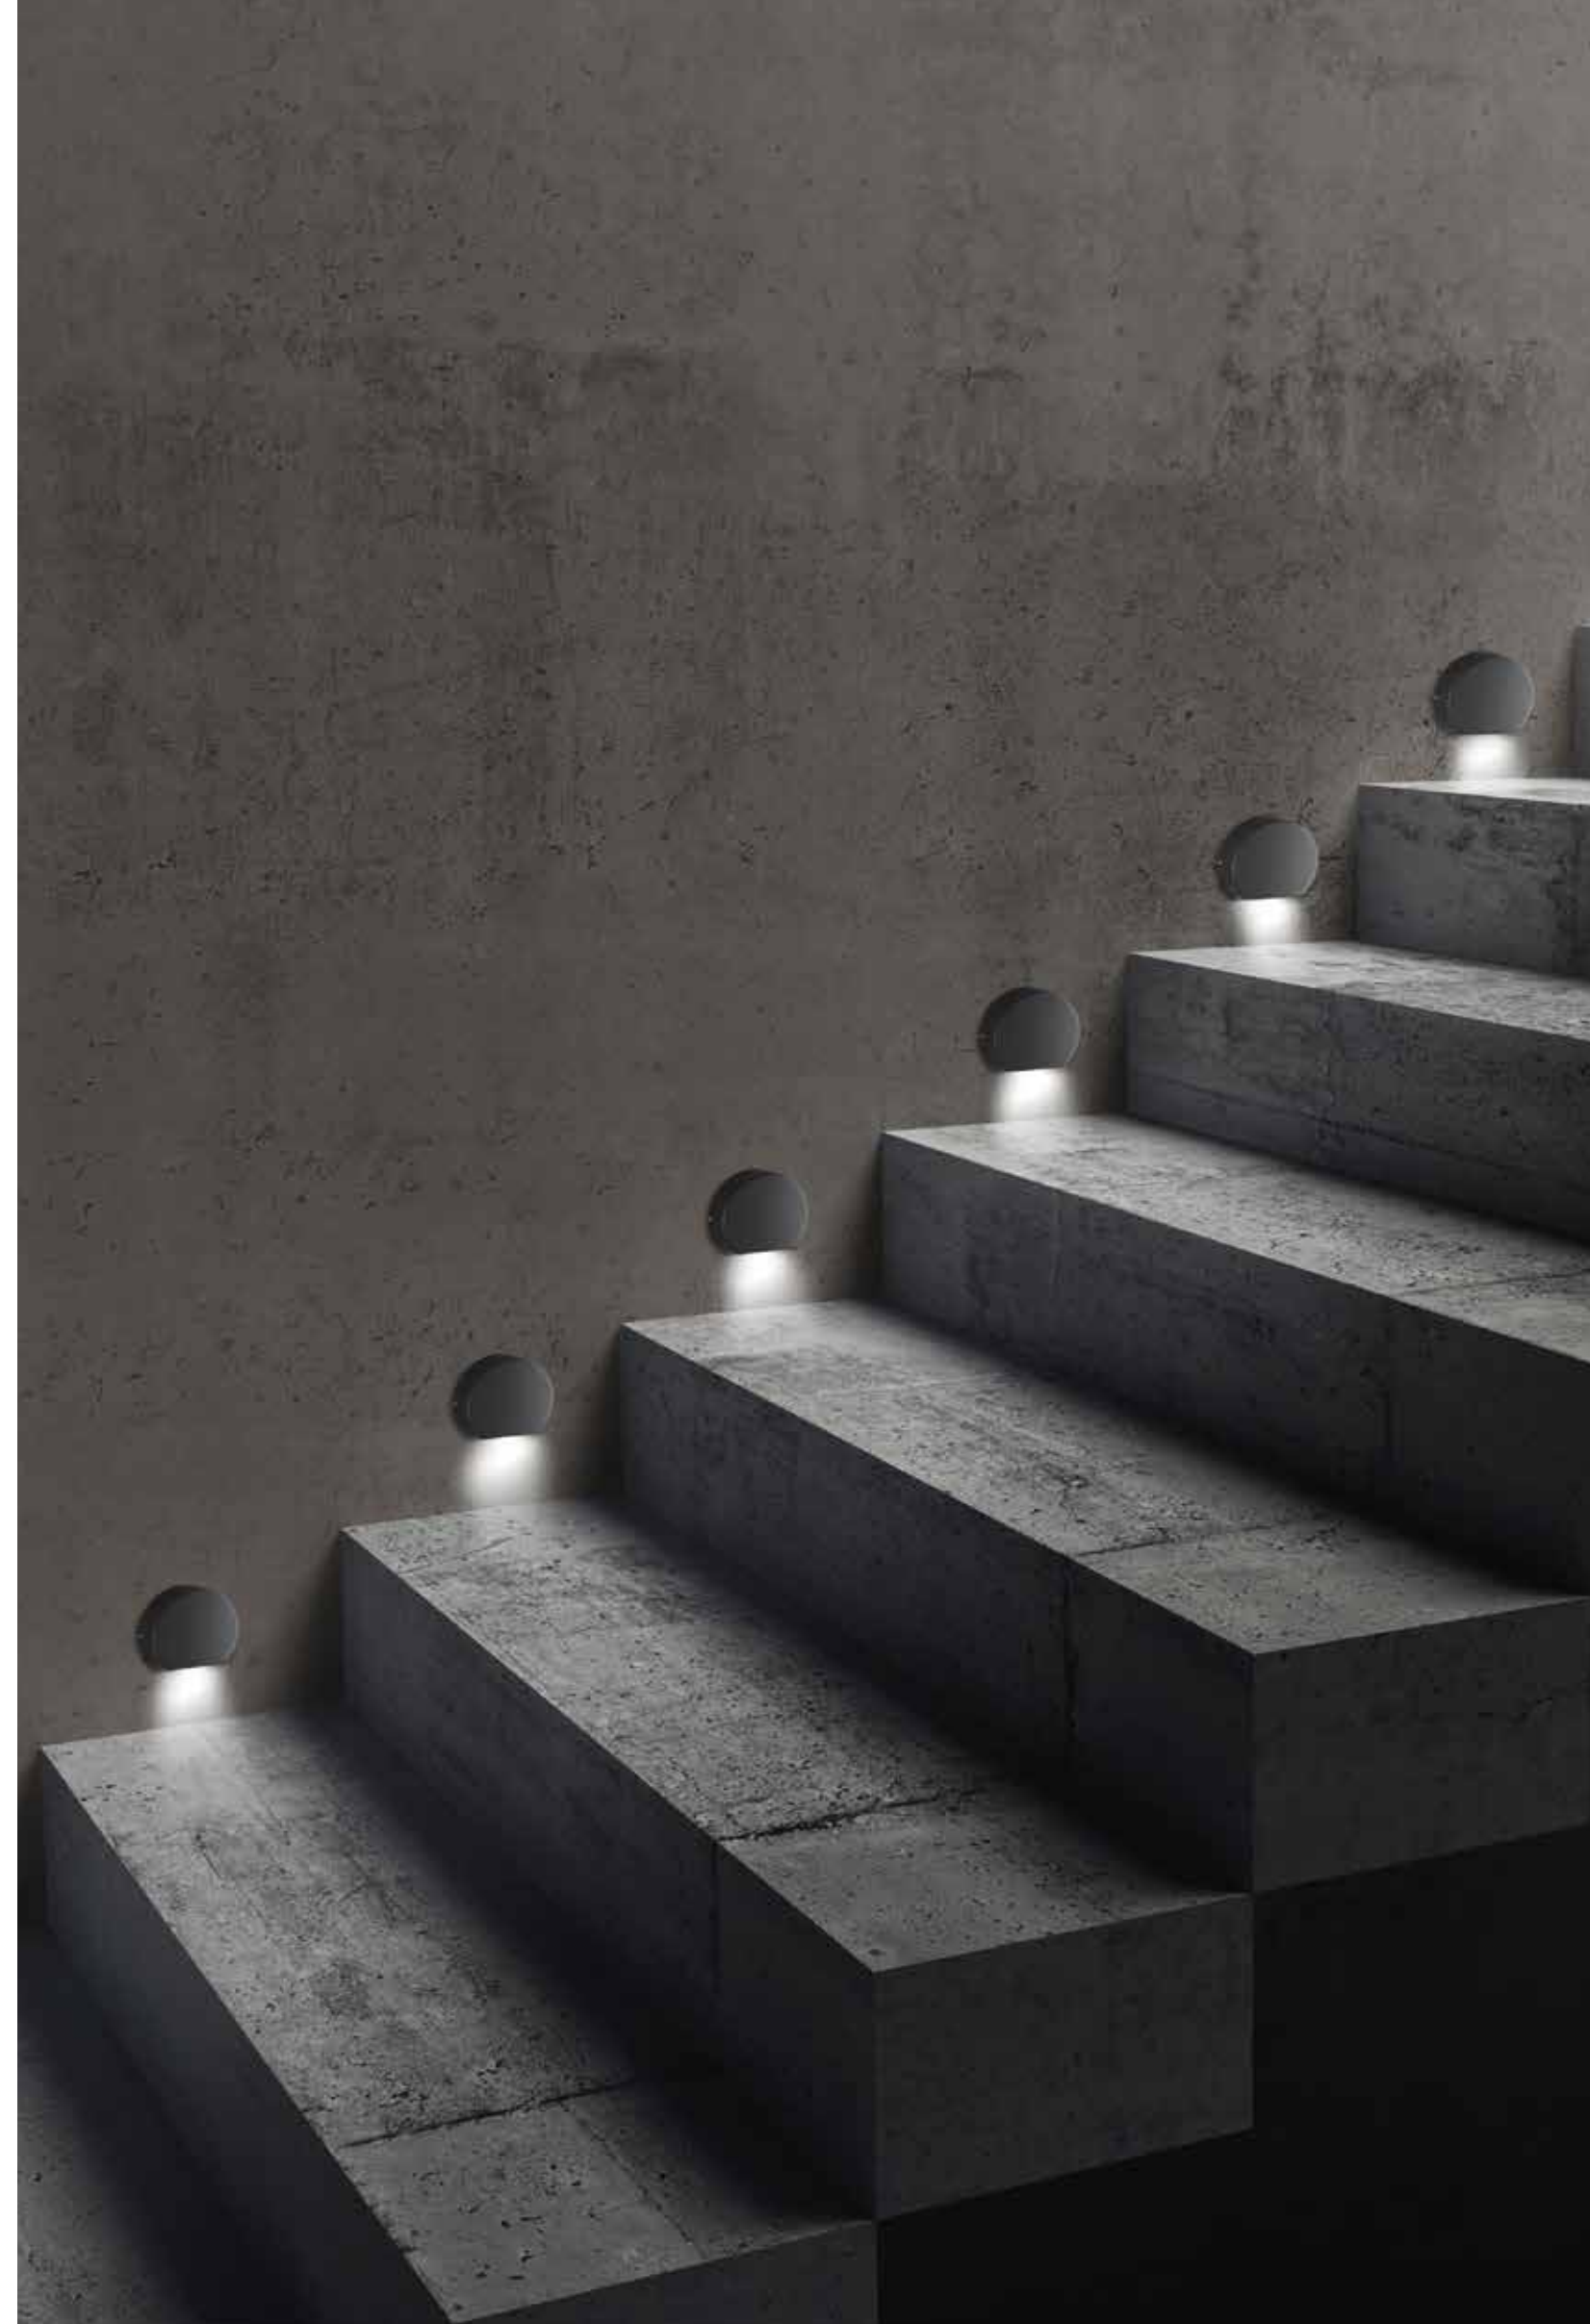

APSUN/BCO
APSUN/SILVER
APSUN/NERO
CM L10 P3 H9
IP54
3W 230V 300LM 4000K LED