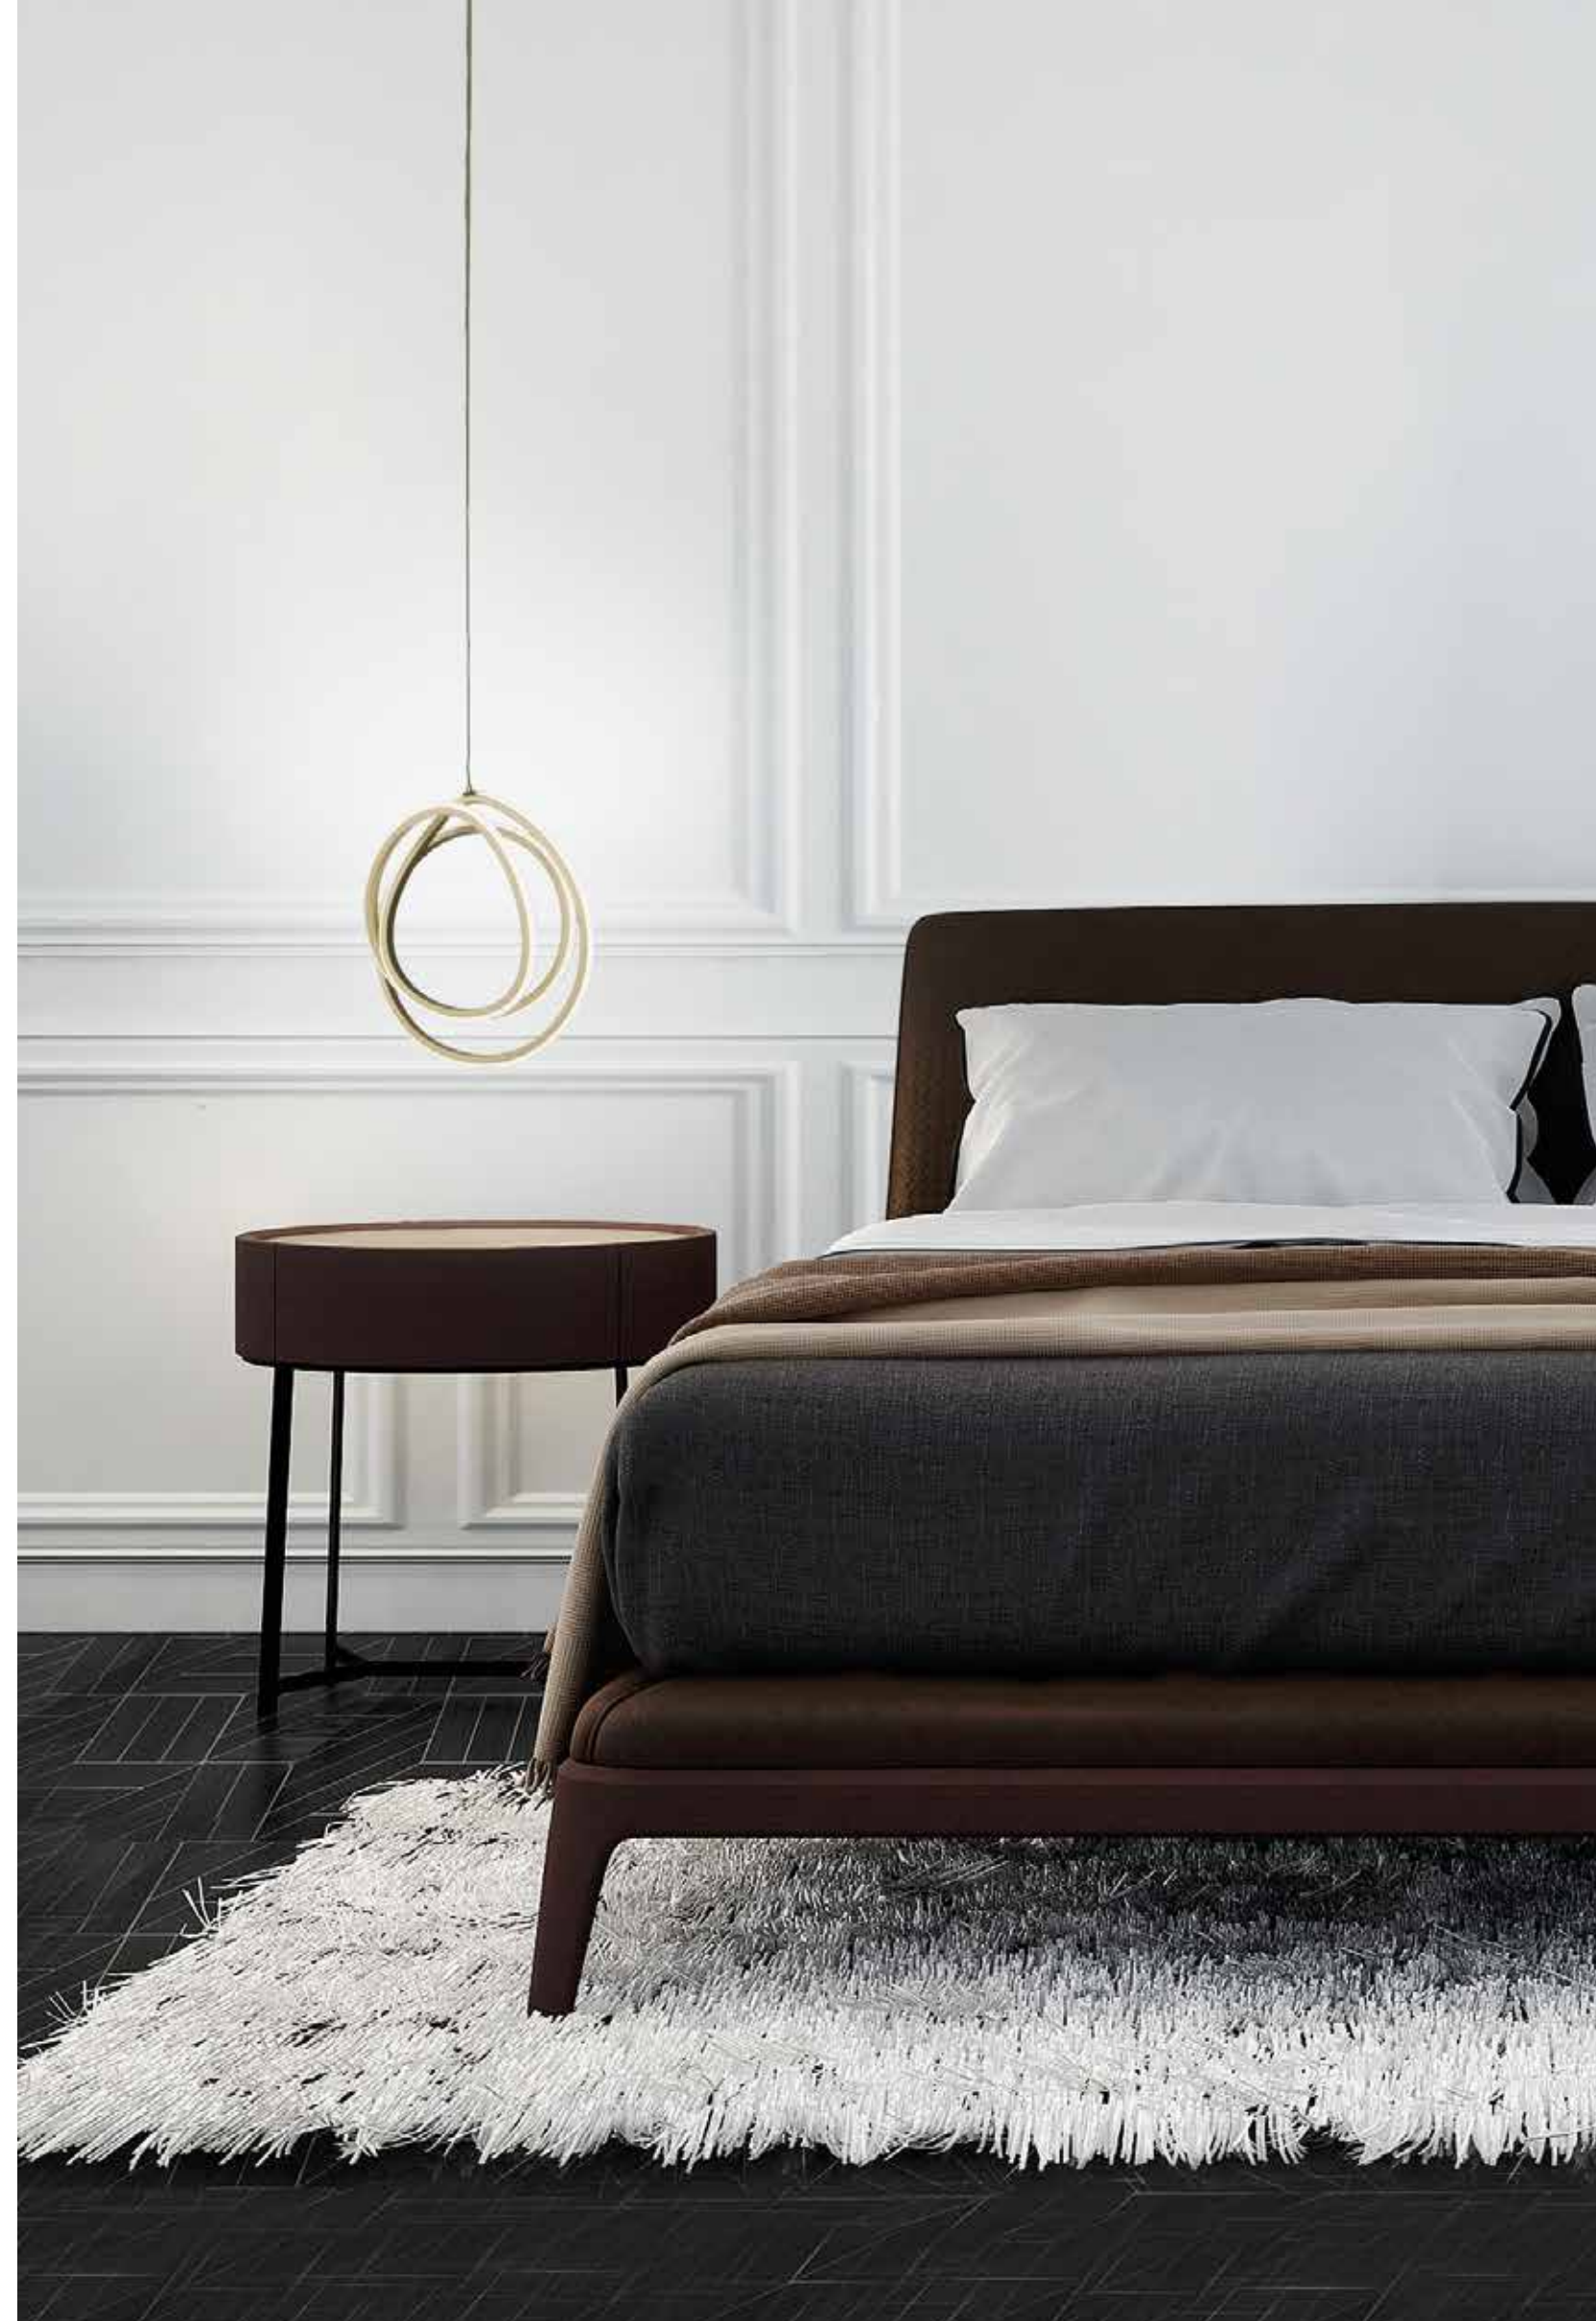

GOLDEN

Collezione LED in metallo color oro. Cavetti regolabili in lunghezza.

LED collection in gold metal. Length adjustable cables.