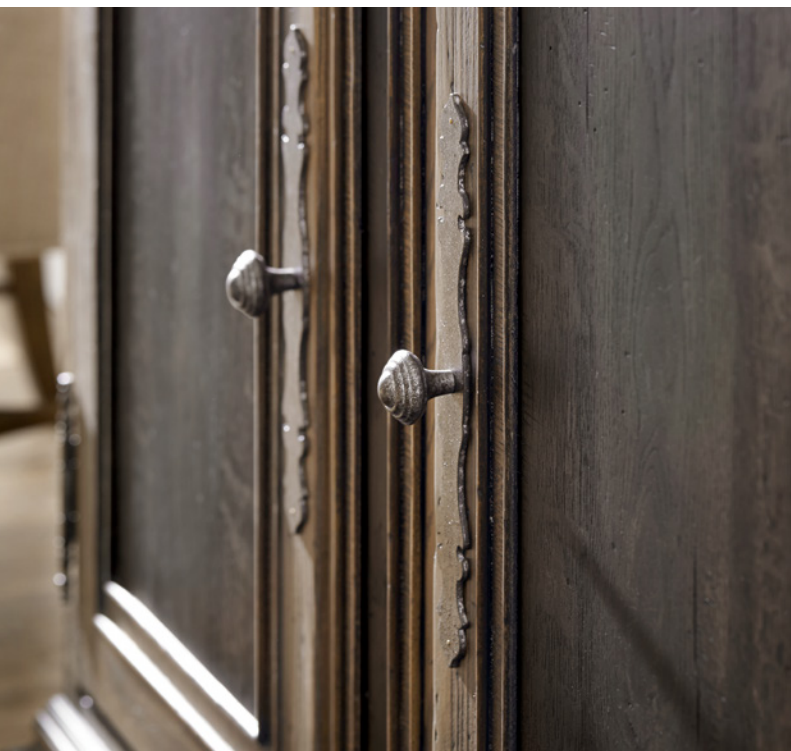

5960-50003-BLK
Natalia Accent Mirror
32 3/4W x 2D x 43 1/2H

5960-75900-MULTI
North Cliff Sideboard
73W x 19 1/2D x 40 1/4H

5960-75203-BRN
Applewhite 60" Round Dining Table
60 Dia. x 30H

5960-75300-BRN
Twin Sisters Ladderback Arm Chair
23 1/2W x 27D x 45H

5960-75310-BLK
Twin Sisters Ladderback Side Chair
21 1/4W x 26D x 45H

For more information on items please see
our index on page 39.