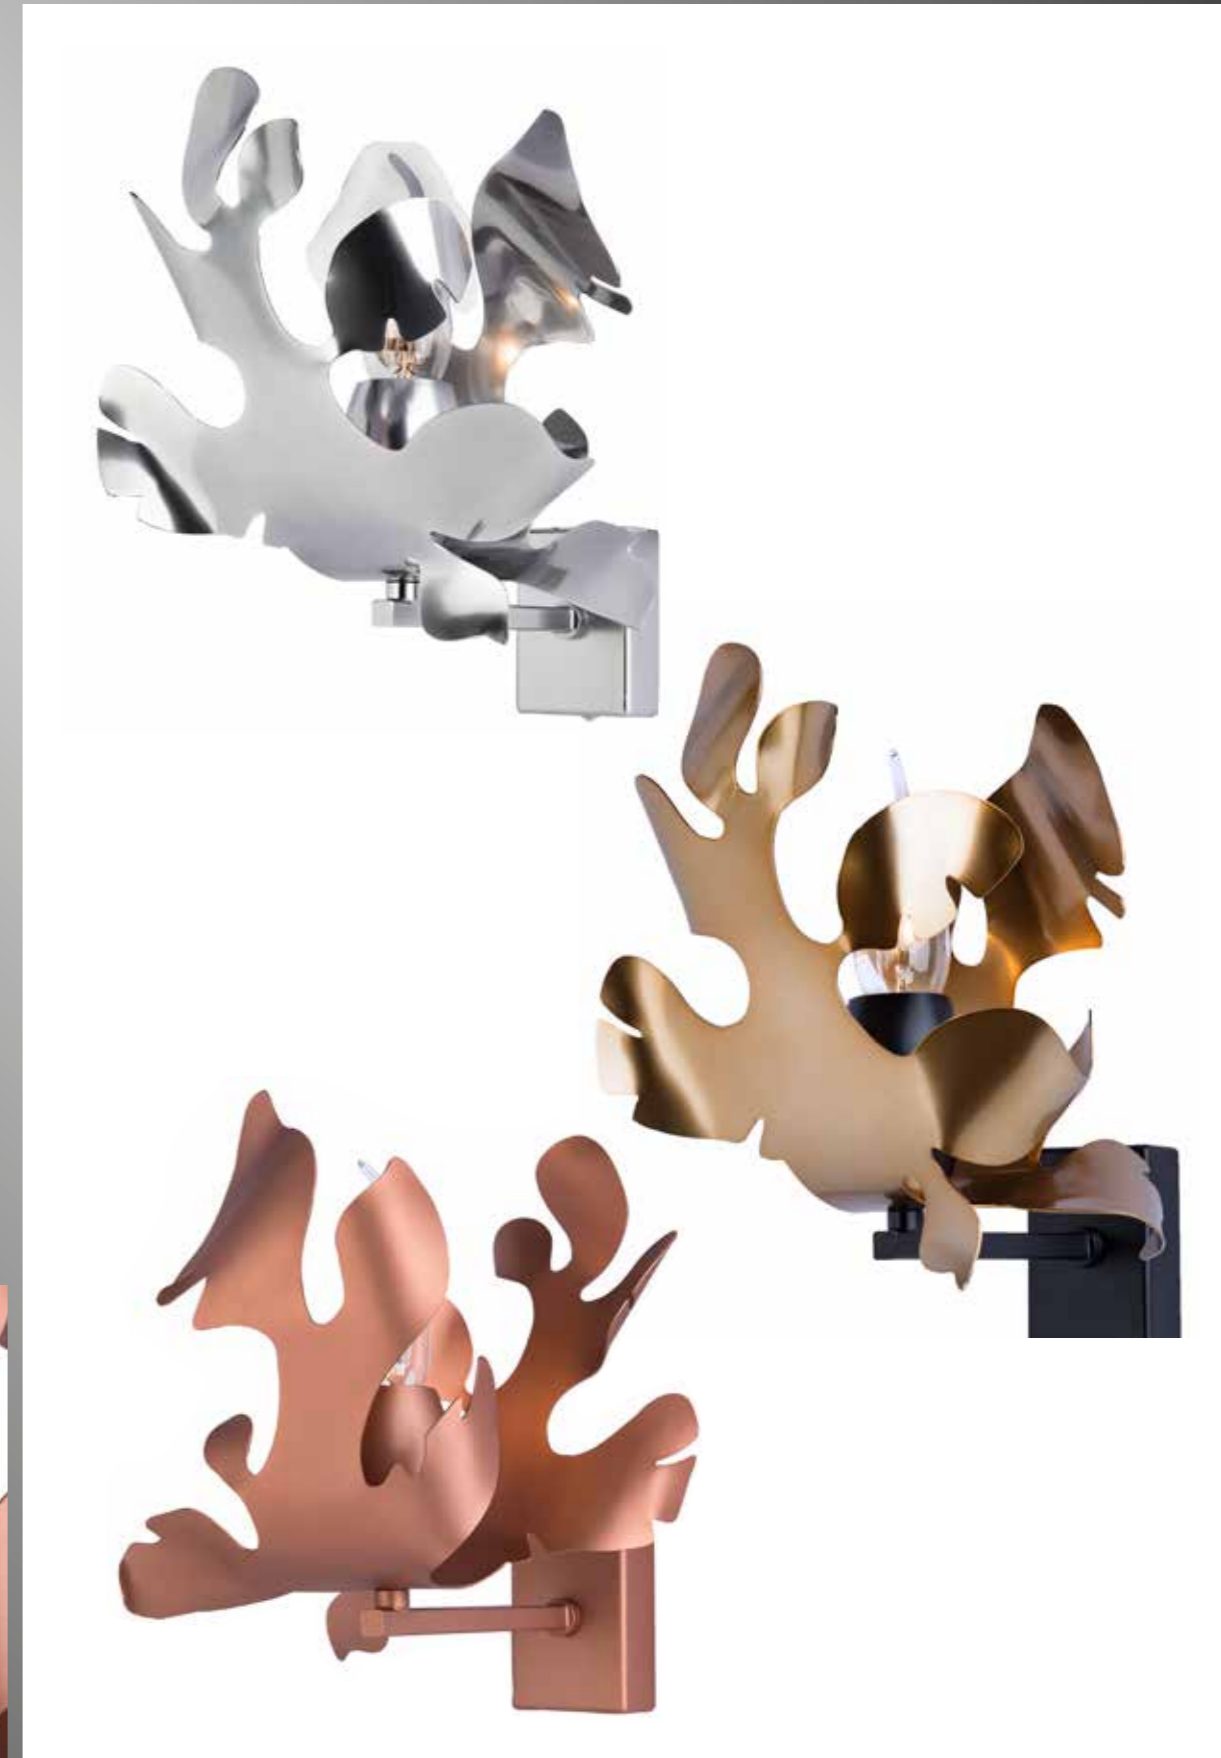

TREDICI
Design®
since 1964

ECLISSE

by Daniele Tredici

ECLISSE

I'm chrome

Suspension Eclisse
Technical data:
Suspension High level of craftsmanship of fine steel and crystal clear Pyrex glasses
5 x G9 led
Dimension H 41 ø 64 D 22 cm (Length of the steel cable up 150 cm)
Finish Color Chrome

Art. 2016/5 S

ECLISSE

I'm black & brass

Suspension Eclisse
Technical data:
Suspension High level of craftsmanship of fine steel and sandblasted Pyrex glasses
5 x G9 led
Dimension H 41 ø 64 D 22 cm (Length of the steel cable up 150 cm)
Finish Black & Brass

Art. 2016/5 S

ECLISSE

I'm copper

Suspension Eclisse

Technical data:

Suspension High level of craftsmanship of fine steel and crystal clear Pyrex glasses

5 x G9 led

Dimension H 41 ø 64 D 22 cm (Length of the steel cable up 150 cm)

Finish Color of Copper

Art. 2016/5 S

ECLISSE

Wall lamp Eclisse

Technical data:

Wall lamp High level of craftsmanship of fine steel

1 x E14 led

Dimension H 25 ø 18 D 22 cm