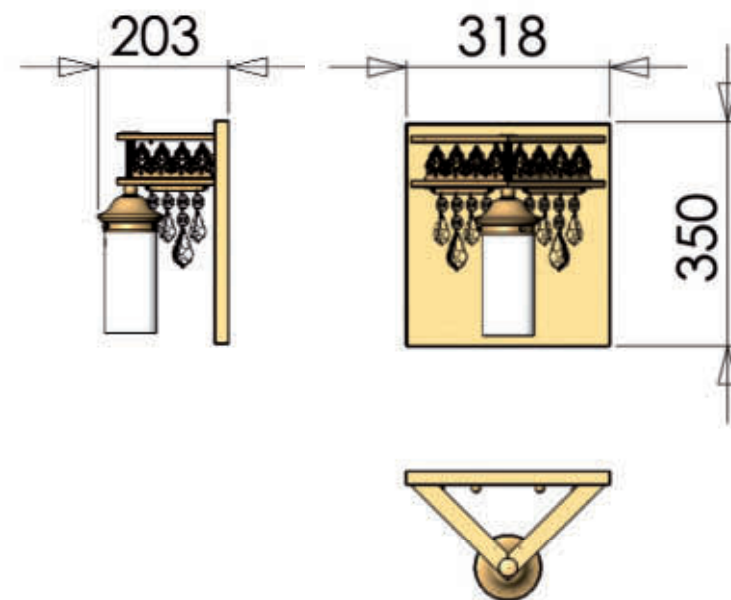

WA 2-1243/1 gold

24 Karat gold plated

Item on picture shown with
crystal „PENDEL ROT“