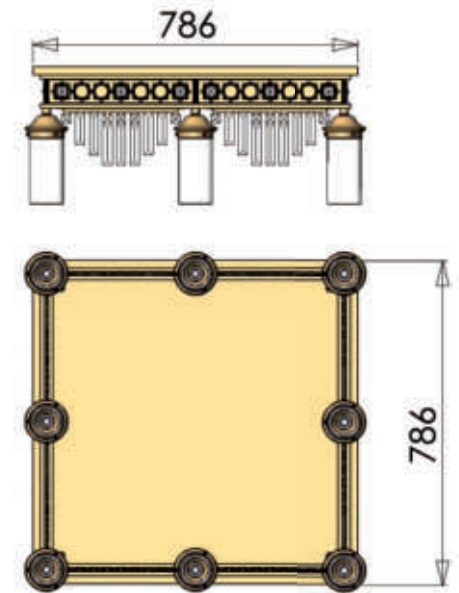

DLU 1705/6 gold

24 Karat gold plated

Item on picture shown with
Crystal „PRISMA GRÜN“

DLU 1705/8 gold

24 Karat gold plated

Item on picture shown with
Crystal „PRISMA BERNSTEIN“

DLU 1705/10 gold

24 Karat gold plated