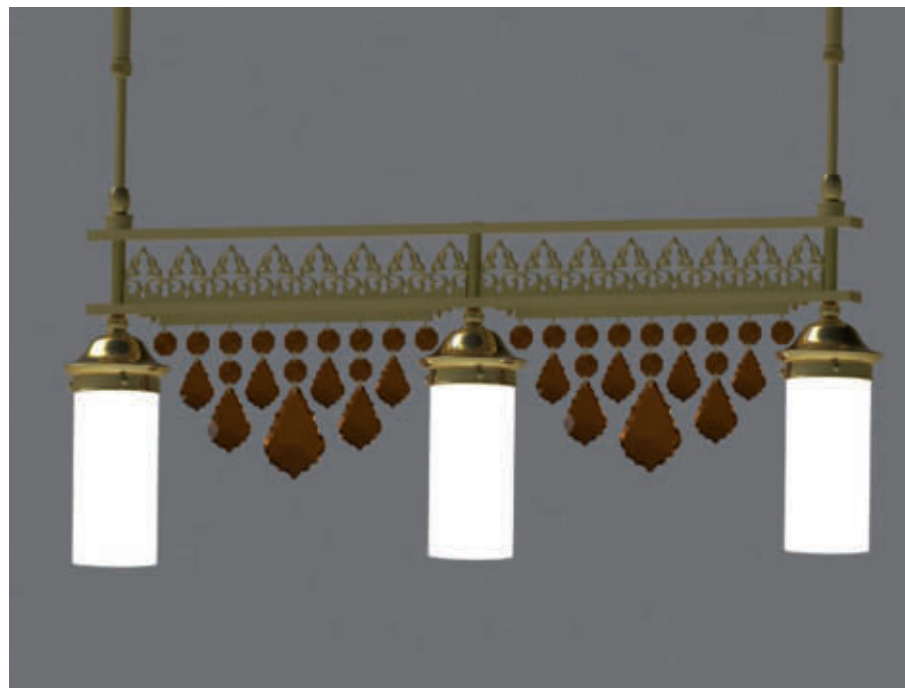

HL 6-1552/3 gold

24 Karat gold plated

Item on picture shown with crystal „PENDEL BERNSTEIN“