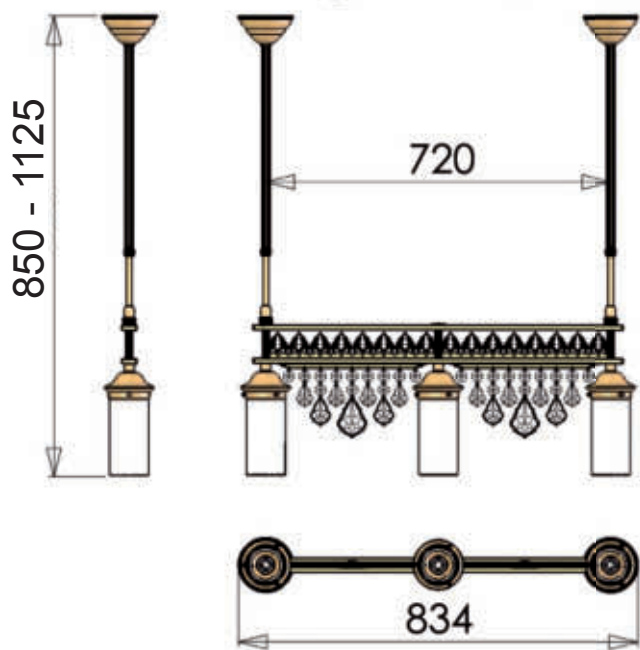

HL 6-1552/3 gold

24 Karat gold plated

Item on picture shown with crystal „PENDEL BERNSTEIN“