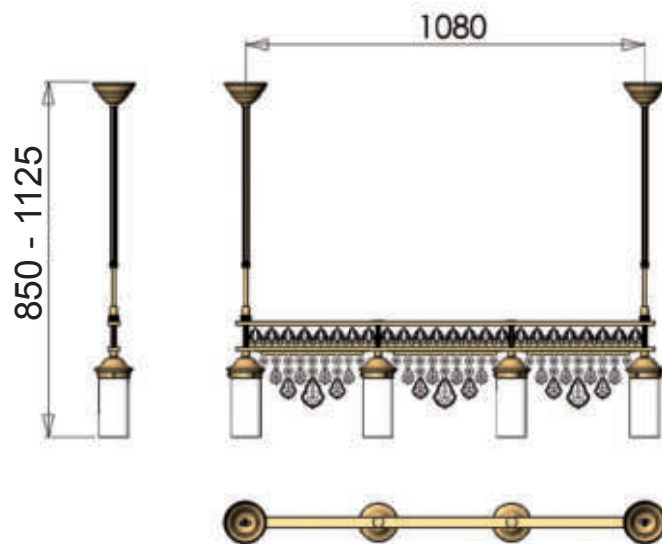

Item on picture shown with crystal „PENDEL BLAU“

HL 6-1552/3 gold

24 Karat gold plated

Item on picture shown with crystal „PENDEL BERNSTEIN“

HL 6-1552/4 gold

24 Karat gold plated

Item on picture shown with
crystal „PENDEL GRÜN“