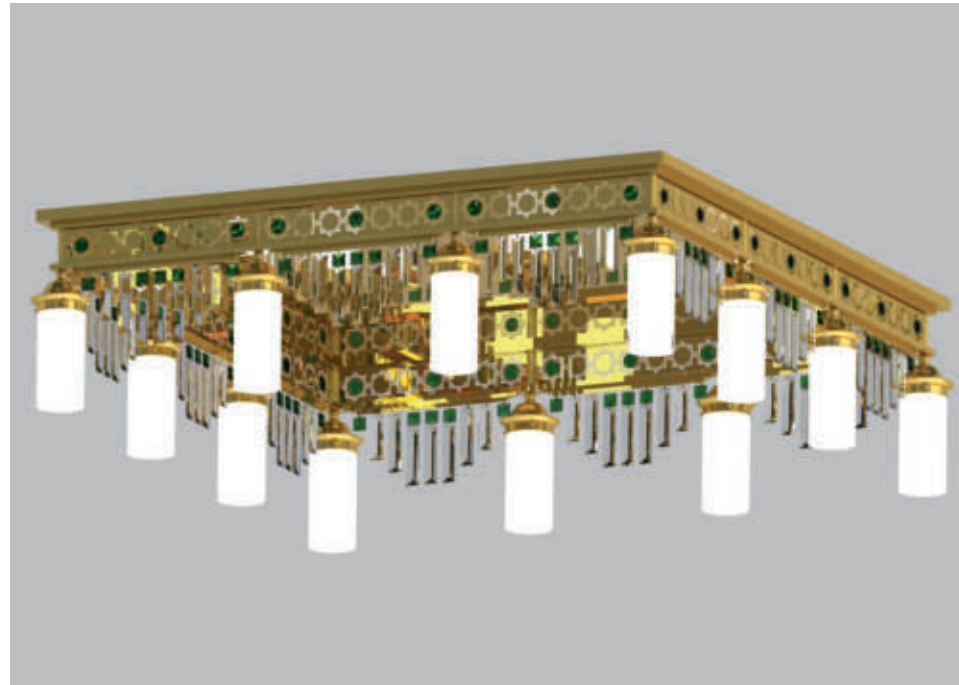

DLU 1705/12 gold

24 Karat gold plated

Item on picture shown with
Crystal „PRISMA GRÜN“