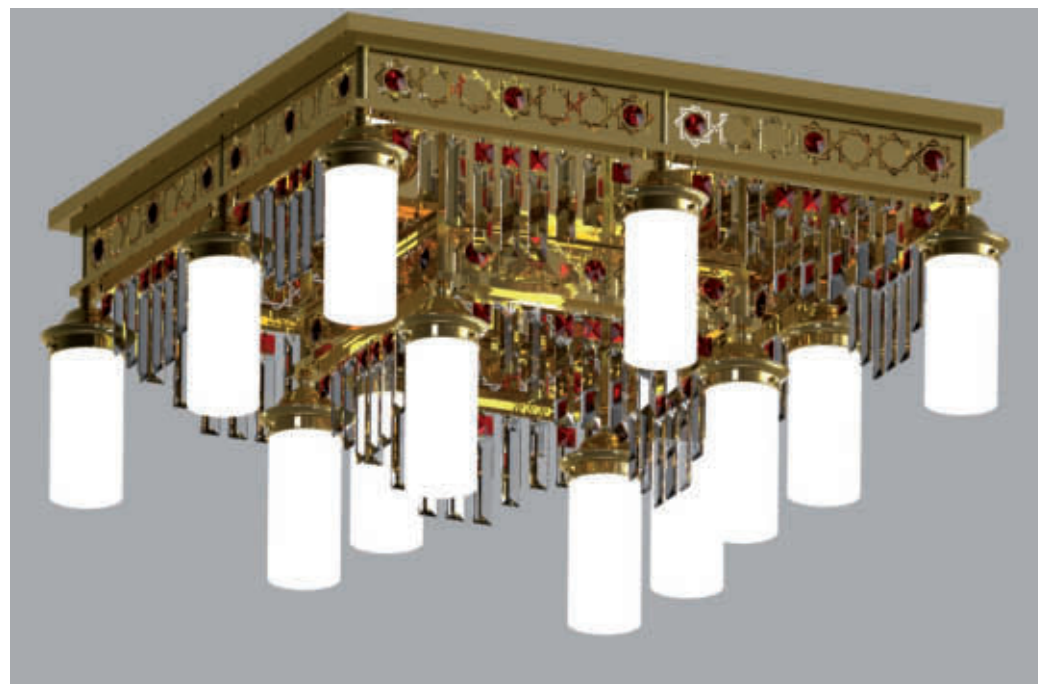

Item on picture shown with
Crystal „PRISMA BERNSTEIN“

DLU 1705/12 gold

24 Karat gold plated

Item on picture shown with
Crystal „PRISMA GRÜN“

DLU 1705/8+4 gold

24 Karat gold plated

Item on picture shown with
Crystal „PRISMA ROT“