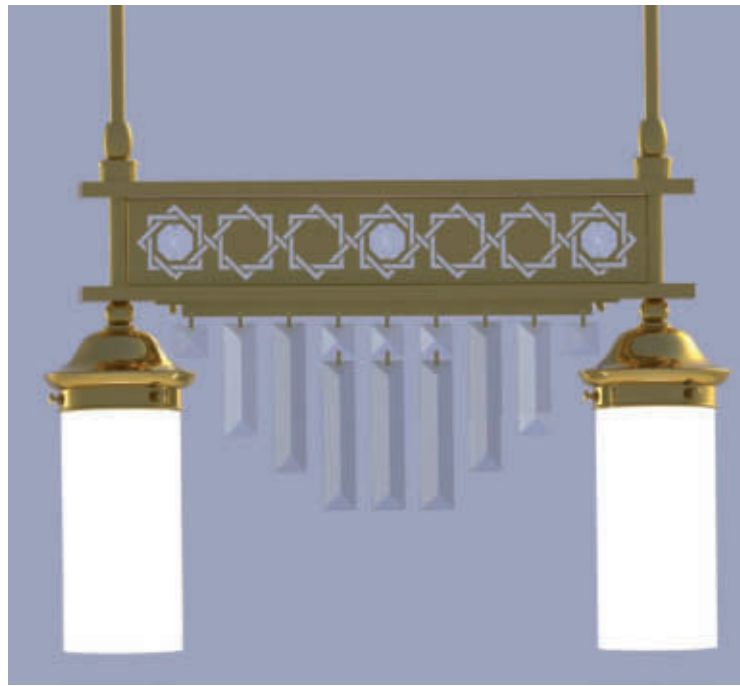

HL 6-1553/2 gold

24 Karat gold plated

Item on picture shown with
Crystal „PRISMA KLAR“