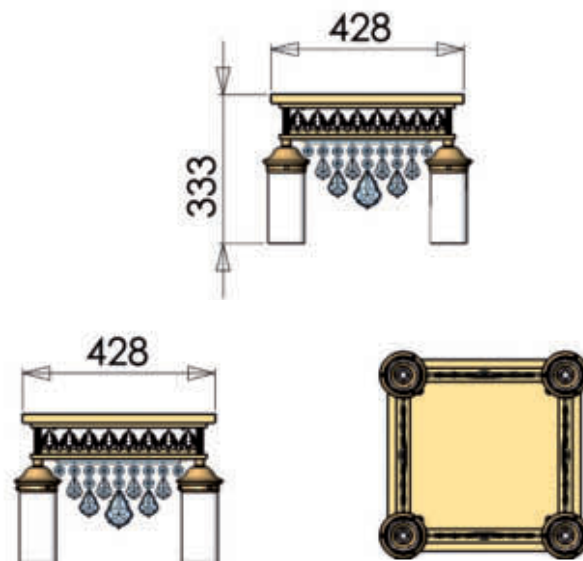

24 Karat gold plated

Items with this decor
shown on pages:
3, 4, 5, 6, 7, 8, 9, 21, 22

Decor 1705 gold

24 Karat gold plated

Items with this decor
shown on pages:
12, 13, 14, 15, 16, 17, 18,
23, 24

DLU 1704/3 gold

24 Karat gold plated

Item on picture shown with
crystal „PENDEL GRÜN“

DLU 1704/4 gold

24 Karat gold plated

Item on picture shown with
crystal „PENDEL BLAU“

DLU 1704/6 gold

24 Karat gold plated

Item on picture shown with crystal „PENDEL BERNSTEIN“