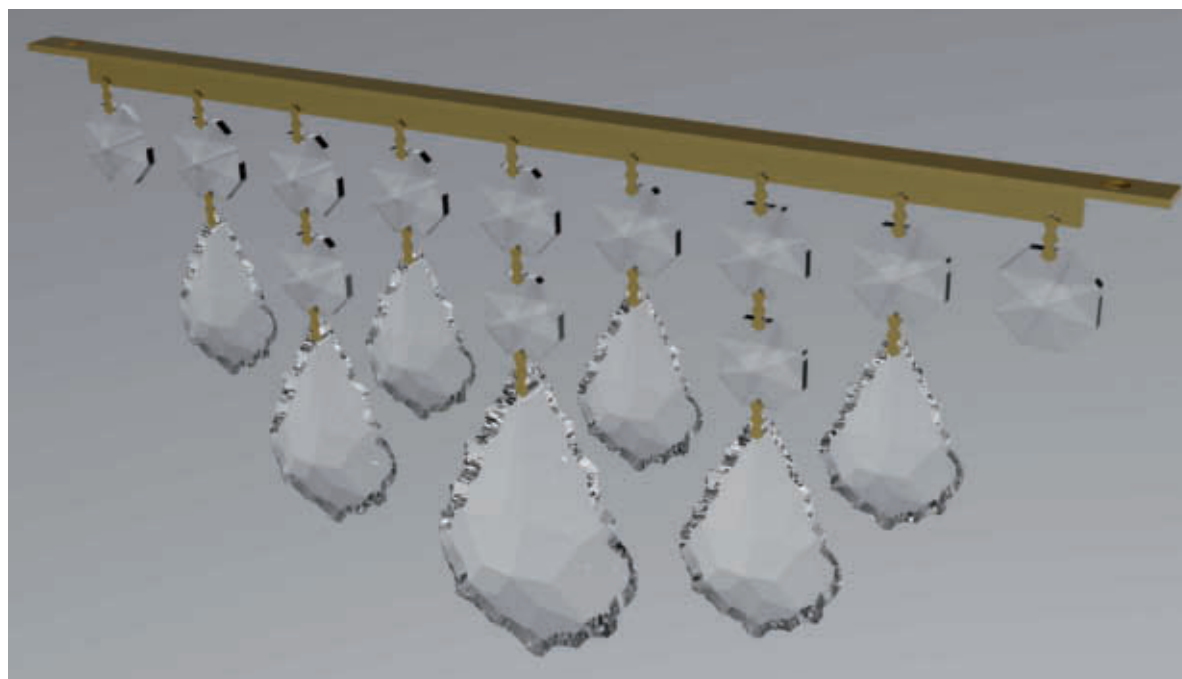

Crystal 1704 -
„PENDEL BERNSTEIN“

Crystal 1704 -
„PENDEL KLAR“

Crystal colour: clear