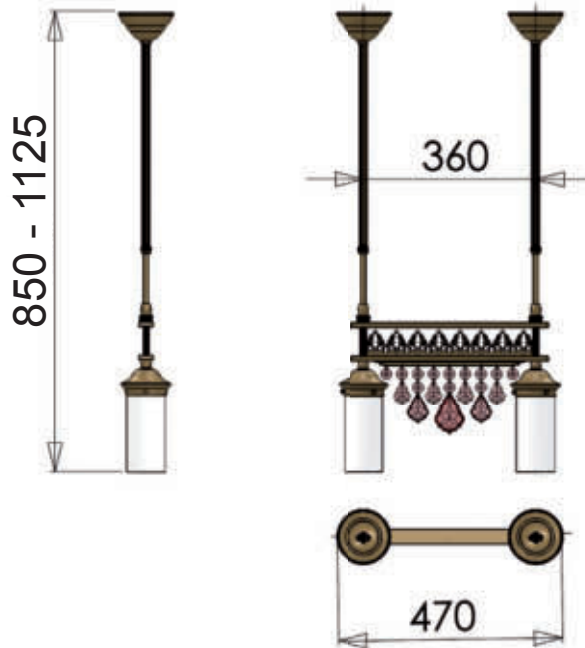

24 Karat gold plated

Items with this decor
shown on pages:
3, 4, 5, 6, 7, 8, 9, 21, 22

Decor 1705 gold

24 Karat gold plated

Items with this decor
shown on pages:
12, 13, 14, 15, 16, 17, 18,
23, 24

DLU 1704/3 gold

Item on picture shown with
crystal „PENDEL BERNSTEIN“

DLU 1704/8+4 gold

24 Karat gold plated

Item on picture shown with crystal „PENDEL KLAR“

DLU 1704/12+8 gold

24 Karat gold plated

Item on picture shown with crystal „PENDEL KLAR“

WA 2-1243/1 gold

24 Karat gold plated

Item on picture shown with
crystal „PENDEL ROT“

WA 2-1243/1 gold

24 Karat gold plated

Item on picture shown with
crystal „PENDEL BLAU“

HL 6-1552/2 gold

24 Karat gold plated