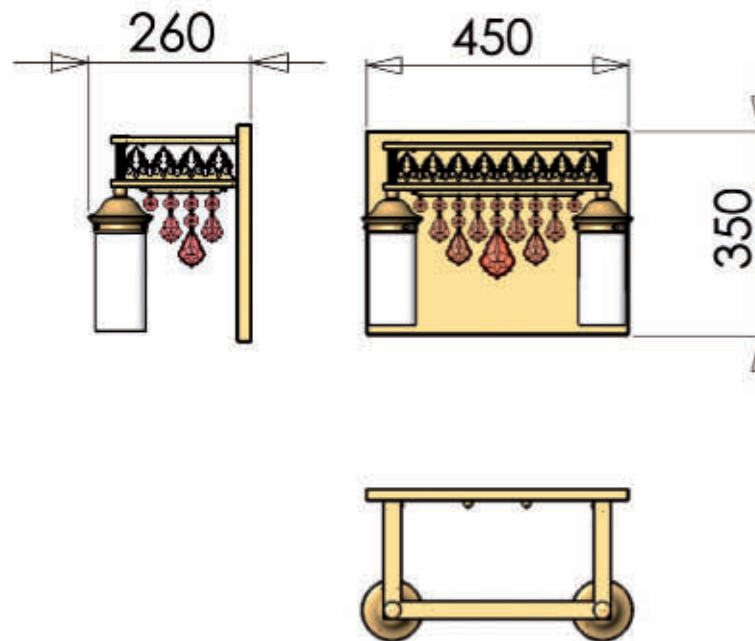

DLU 1705/12+8 gold

24 Karat gold plated

Item on picture shown with
Crystal „PRISMA KLAR“

WA 2-1244/1 gold

24 Karat gold plated

Item on picture shown with
Crystal „PRISMA KLAR“

WA 2-1244/2 gold

24 Karat gold plated