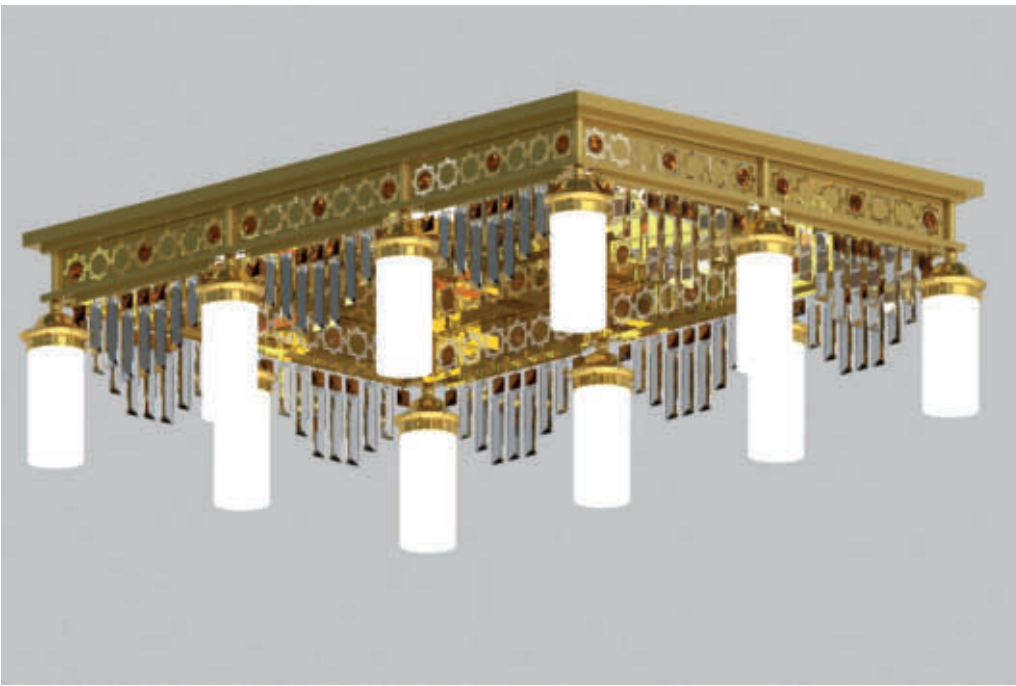

DLU 1705/6 gold

24 Karat gold plated

Item on picture shown with
Crystal „PRISMA GRÜN“

DLU 1705/8 gold

24 Karat gold plated

Item on picture shown with
Crystal „PRISMA BERNSTEIN“

DLU 1705/10 gold

24 Karat gold plated