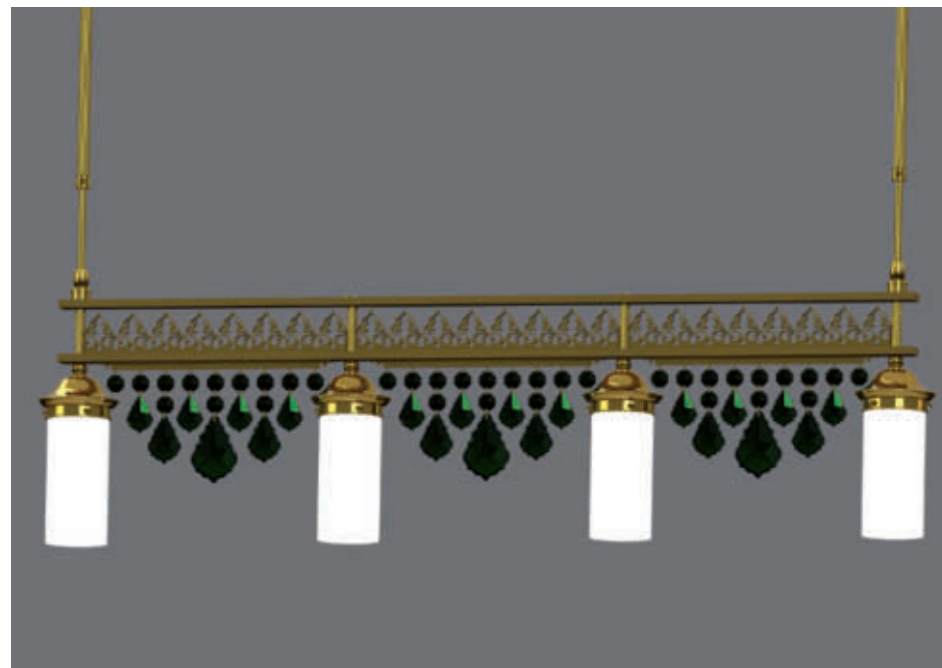

Item on picture shown with crystal „PENDEL BLAU“

HL 6-1552/3 gold

24 Karat gold plated

Item on picture shown with crystal „PENDEL BERNSTEIN“

HL 6-1552/4 gold

24 Karat gold plated

Item on picture shown with
crystal „PENDEL GRÜN“