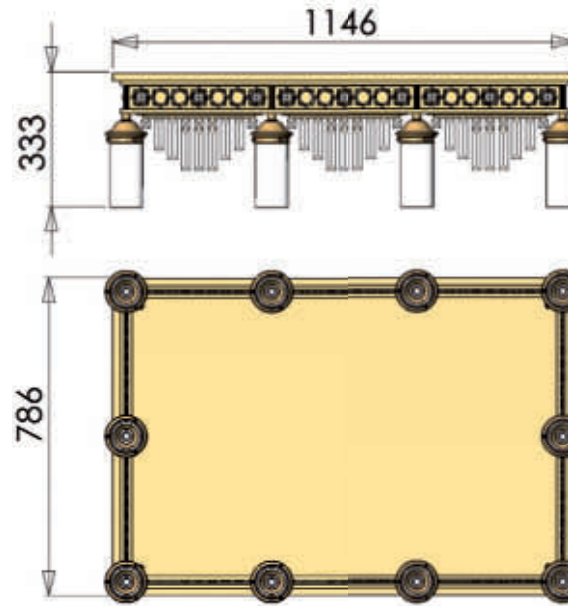

DLU 1705/6 gold

24 Karat gold plated

Item on picture shown with
Crystal „PRISMA GRÜN“

DLU 1705/8 gold

24 Karat gold plated

Item on picture shown with
Crystal „PRISMA BERNSTEIN“

DLU 1705/10 gold

24 Karat gold plated