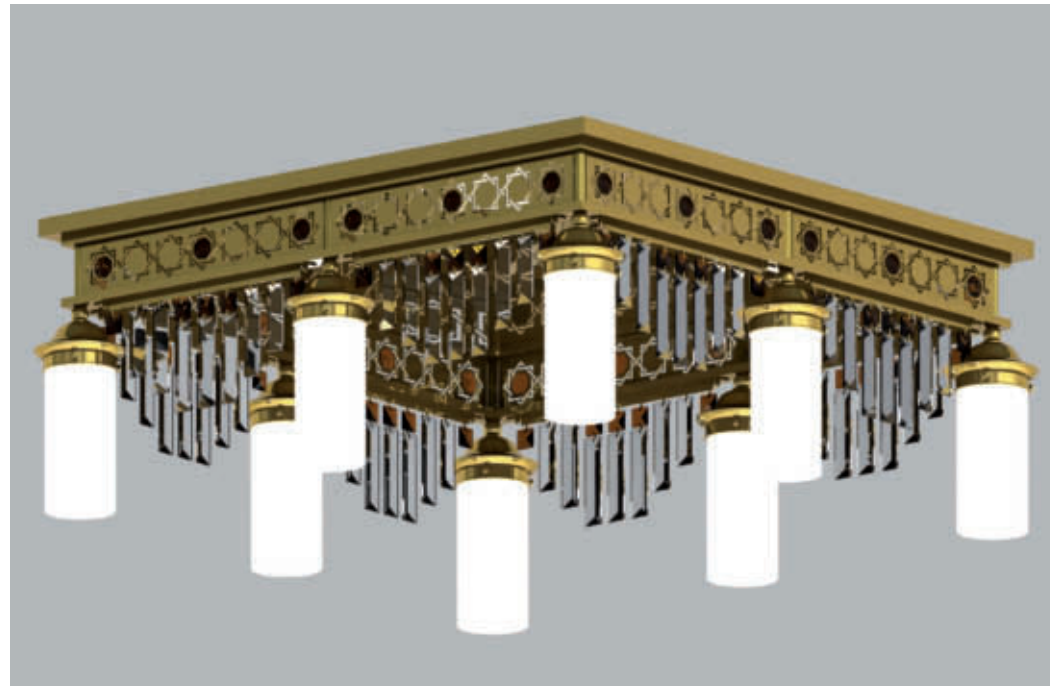

DLU 1705/6 gold

24 Karat gold plated

Item on picture shown with
Crystal „PRISMA GRÜN“

DLU 1705/8 gold

24 Karat gold plated

Item on picture shown with
Crystal „PRISMA BERNSTEIN“

DLU 1705/10 gold

24 Karat gold plated