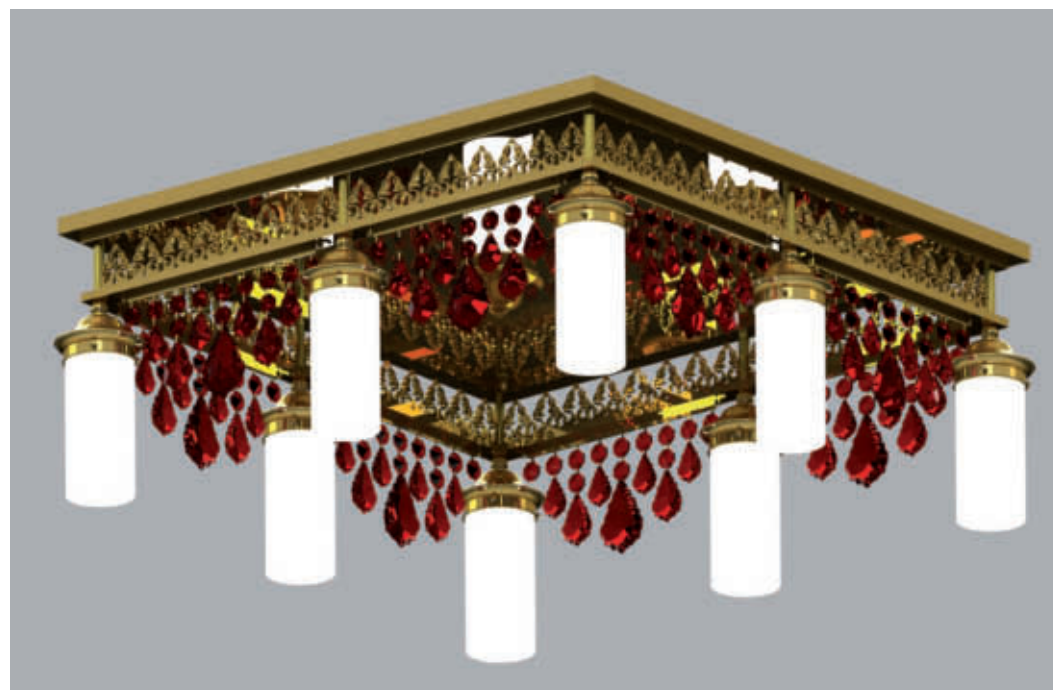

24 Karat gold plated

Items with this decor
shown on pages:
3, 4, 5, 6, 7, 8, 9, 21, 22

Decor 1705 gold

24 Karat gold plated

Items with this decor
shown on pages:
12, 13, 14, 15, 16, 17, 18,
23, 24

DLU 1704/3 gold

24 Karat gold plated

Item on picture shown with
crystal „PENDEL GRÜN“

DLU 1704/4 gold

24 Karat gold plated

Item on picture shown with
crystal „PENDEL BLAU“

DLU 1704/6 gold

24 Karat gold plated

Item on picture shown with crystal „PENDEL BERNSTEIN“