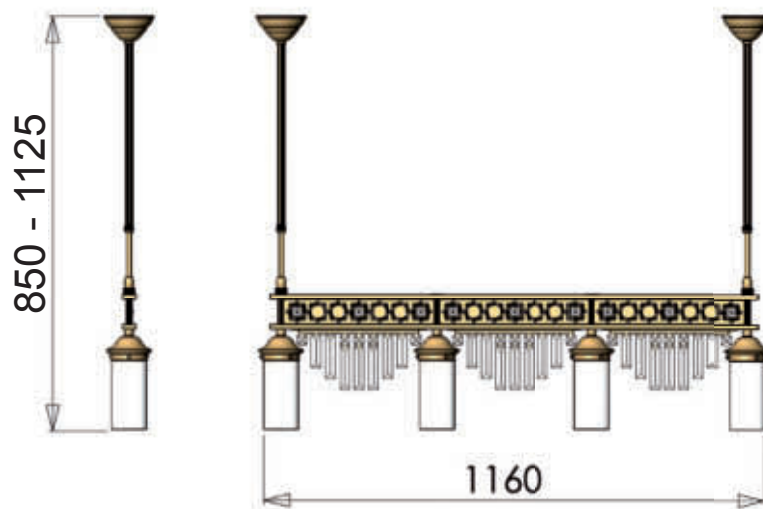

Item on picture shown with
Crystal „PRISMA GRÜN“

HL 6-1553/2 gold

24 Karat gold plated

Item on picture shown with
Crystal „PRISMA KLAR“

HL 6-1553/3 gold

24 Karat gold plated

Item on picture shown with
Crystal „PRISMA ROT“