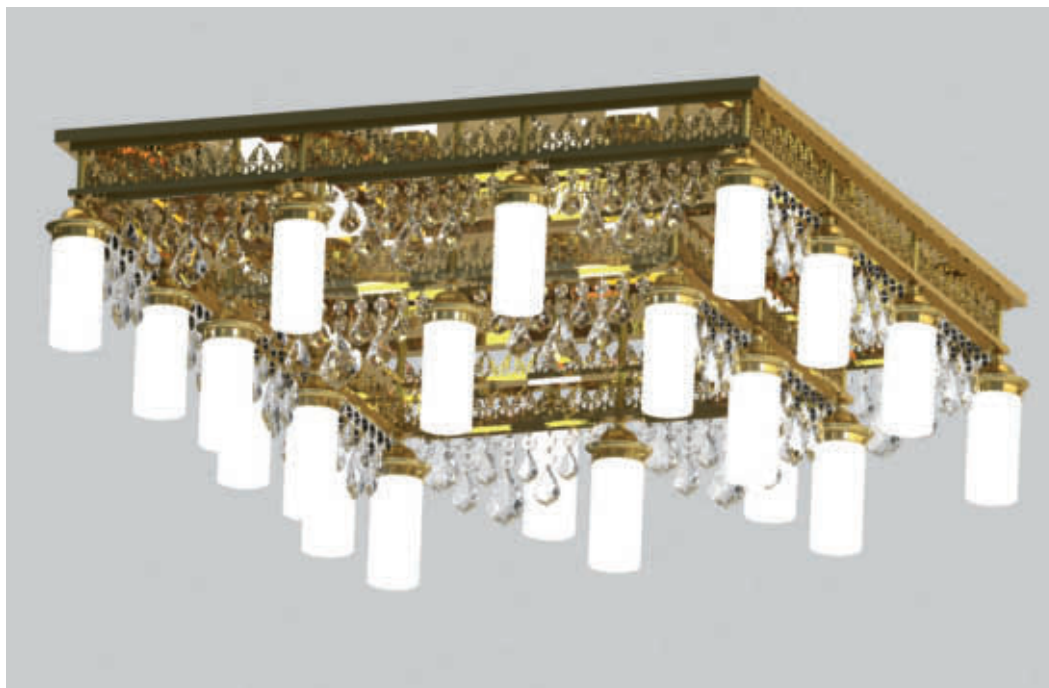

Item on picture shown with
crystal „PENDEL BERNSTEIN“

DLU 1704/8+4 gold

24 Karat gold plated

Item on picture shown with crystal „PENDEL KLAR“

DLU 1704/12+8 gold

24 Karat gold plated

Item on picture shown with crystal „PENDEL KLAR“