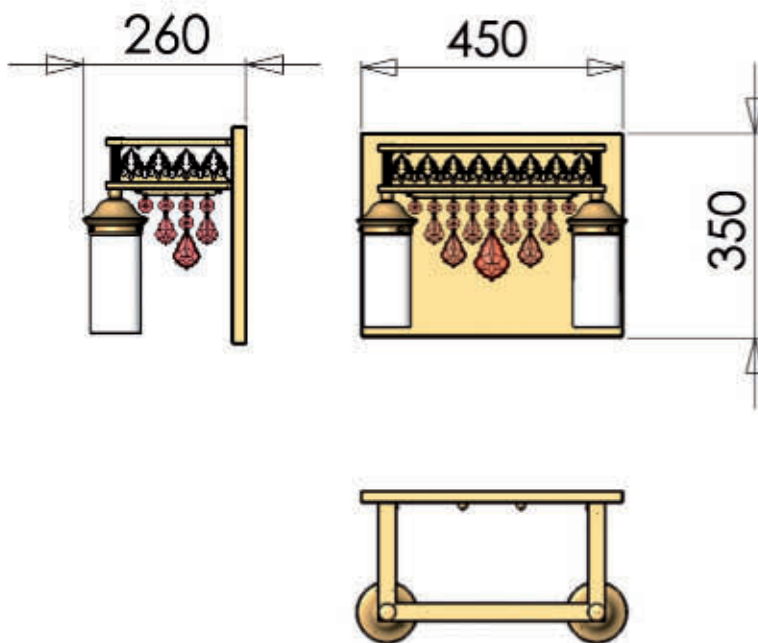

WA 2-1243/1 gold

24 Karat gold plated

Item on picture shown with
crystal „PENDEL ROT“

WA 2-1243/1 gold

24 Karat gold plated

Item on picture shown with
crystal „PENDEL BLAU“

HL 6-1552/2 gold

24 Karat gold plated