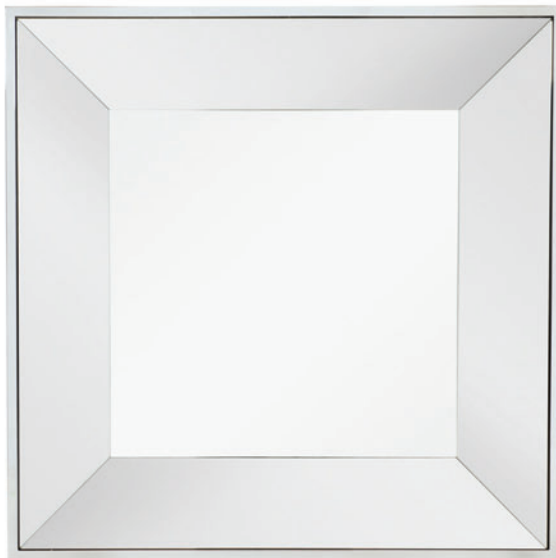

**55E-233 Mirror**  
Omni Collection  
W 50 D 2 H 50  
Beveled glass  
Glass Size: Dia. 42.5  
Maple solids and Ebonized veneer  
*Available only as shown*

**55A-237 Mirror**  
Omni Collection  
W 52 D 2.75 H 52  
Polished aluminum  
*Available only as shown*