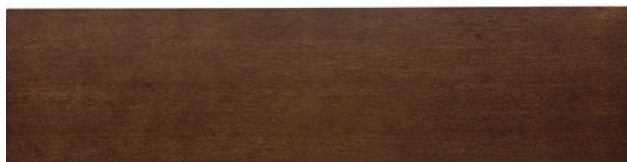

85H-725 Soufflot Console

Rue de Seine Collection

W 62.25 D 19 H 33

Finished four sides

Single drawer with small drawer each end.

Brushed Stainless steel trim and hardware

Acacia solids and Plantree & Macassar veneers with faux bone inlay trim

and Brushed Stainless steel ferrules

Available only as shown