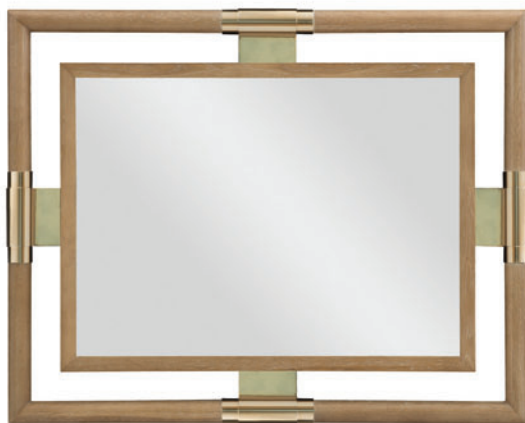

**55E-233 Mirror**  
Omni Collection  
W 50 D 2 H 50  
Beveled glass  
Glass Size: Dia. 42.5  
Maple solids and Ebonized veneer  
*Available only as shown*

**55A-237 Mirror**  
Omni Collection  
W 52 D 2.75 H 52  
Polished aluminum  
*Available only as shown*