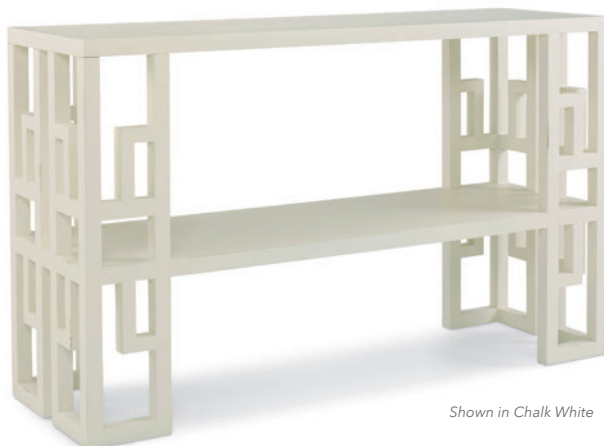

Shown in Chalk White

699-725 Ningbo Console

Chin Hua Collection

W 58 D 18 H 35.25

One fixed shelf

Maple solids and veneer