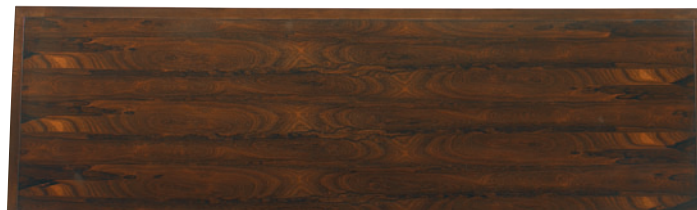

Shown in Sable

699-205-1 Jilin Dresser

Chin Hua Collection

W 71.75 D 21.25 H 35

Six drawers

Tip restraint included

Top Panel & Drawer

Fronts: Zircote veneer

Maple solids and Primavera veneer

Also Available As

699-205-2 Jilin Dresser

Maple solids and Primavera veneer

(recommended for paint finishes)