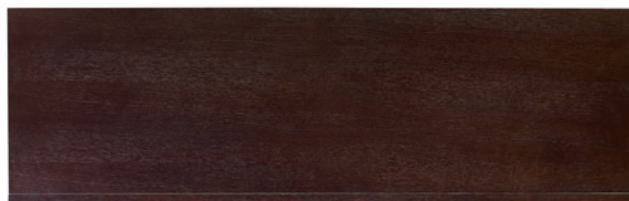

Shown in Coffee Cerused

C19-204 Dresser

Corso Collection

W 68 D 20 H 38.25

Six drawers with soft-close
drawer guides and Railroad

Silver finish hardware

Tip restraint included