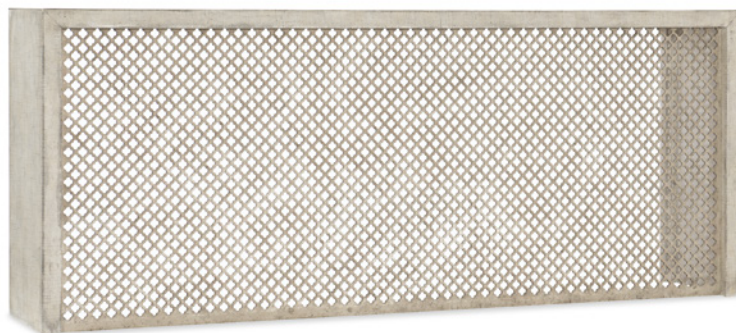

5750-85001-MULTI Belvue Linen Wrapped Console
Poplar and Hardwood Solids with Linen
Preforated wood grill
Finish: White on Linen
79 1/2W x 14D x 32H (202 x 36 x 81 cm)