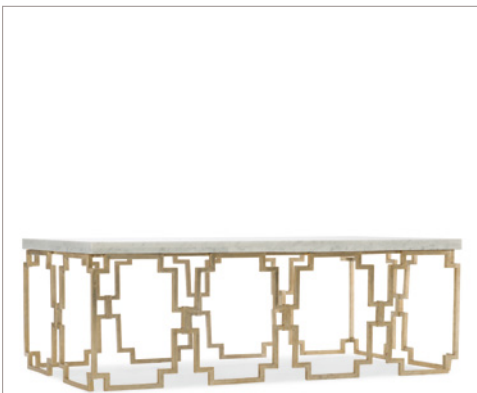

1687-80110-00 Rectangle Cocktail Table
Metal Tube, Metal Bar and Kalala White
Marble
52W x 30D x 18 1/4H (132 x 76 x 46 cm)