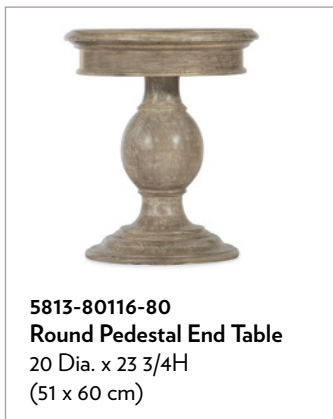

DAHLIA

Poplar and Hardwood Solids with Oak and Ash Veneers

Matching entertainment item on page 11