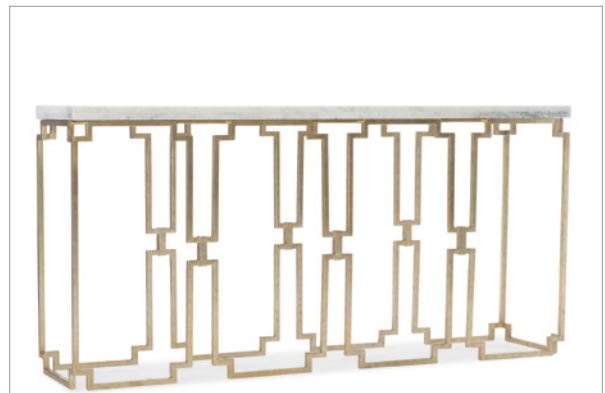

1687-80151-00 Console Table
Metal with White Travertine Stone Veneer
62W x 14D x 30 1/4H (157 x 36 x 77 cm)