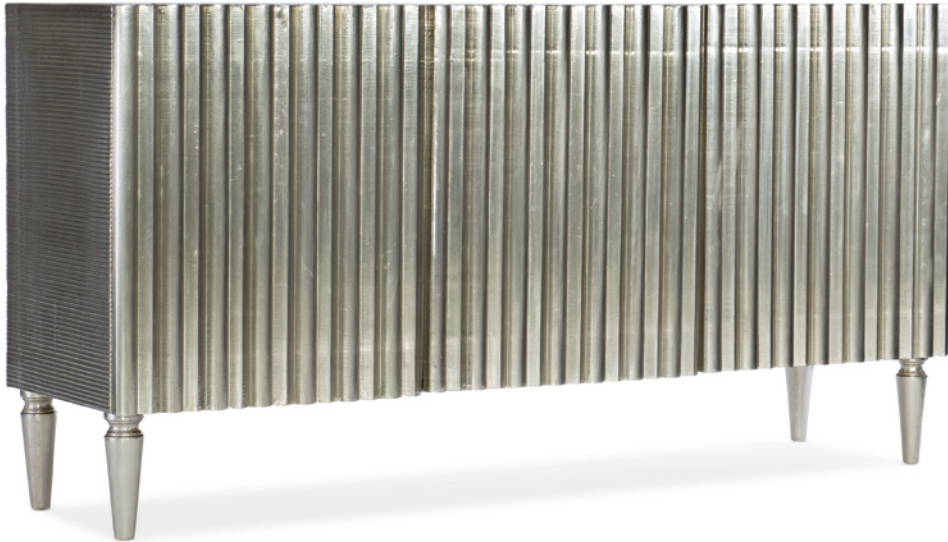

5637-55468-SLV German Silver

Entertainment Console

Mango Wood with German Silver

Three doors, two adjustable wood shelves, ventilated back panel

68W x 18D x 34 1/2H

(173 x 46 x 88 cm)

Matching tables on page 55