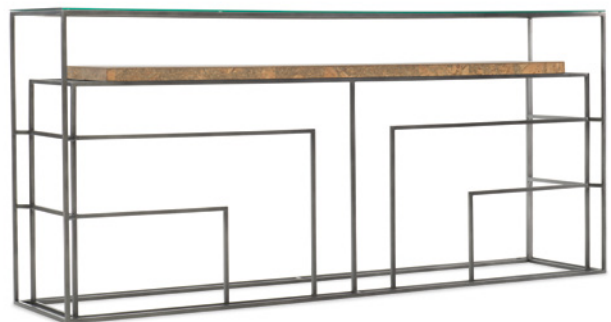

5645-80151-LTBR Sofa Table
Hardwood Solids, Cork and 6MM Tempered Glass
74W x 16D x 34 1/4H (188 x 41 x 87 cm)