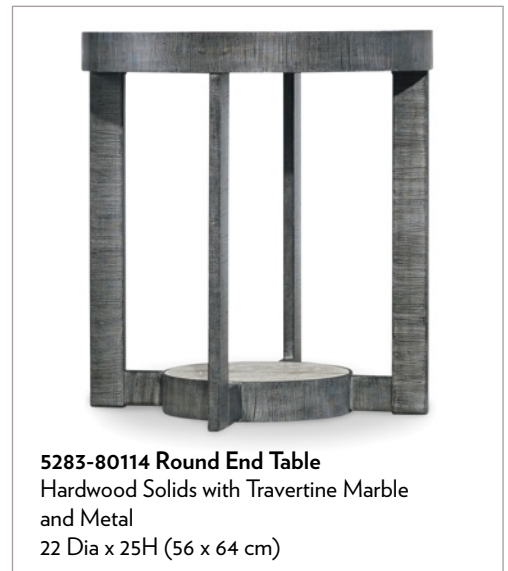

MILL VALLEY