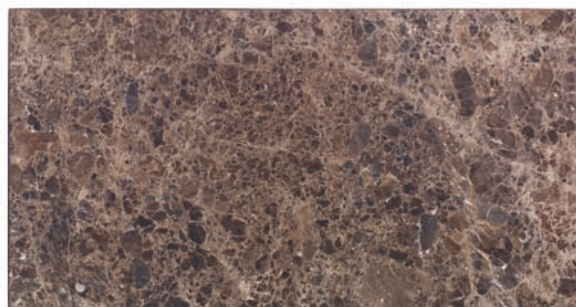

*Available Only as Shown*

89A-603G Metal Cocktail Table  
with Glass Top

Maison '47 Collection

W 54 D 28 H 17.5

Bronze finish metal with  
Brass accents base and clear  
tempered glass insert top

*Available Only as Shown*