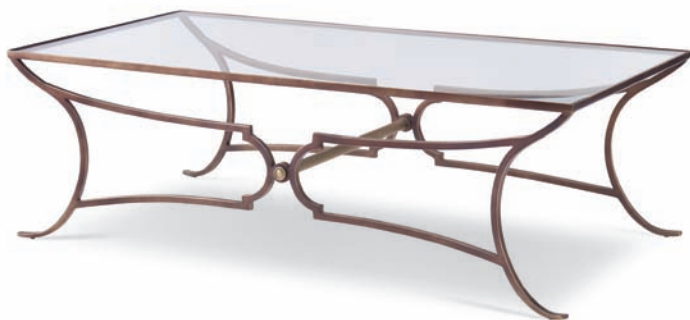

*Available Only as Shown*

89A-603G Metal Cocktail Table  
with Glass Top

Maison '47 Collection

W 54 D 28 H 17.5

Bronze finish metal with  
Brass accents base and clear  
tempered glass insert top

*Available Only as Shown*