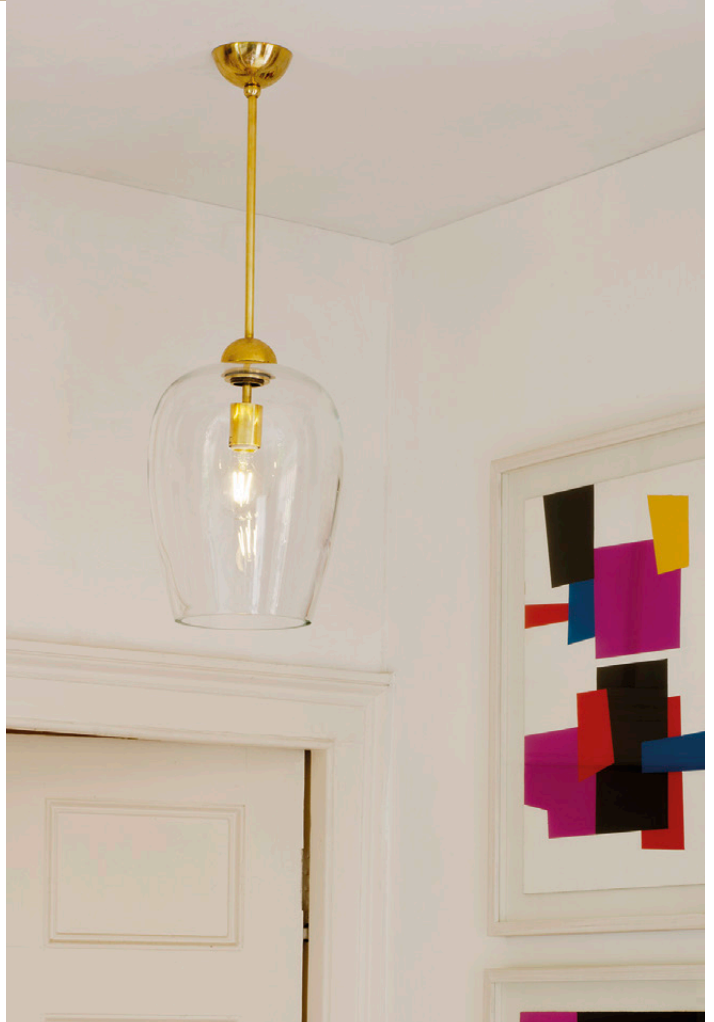

CL0241.BR

STEPNEY PENDANT LIGHT

Defined by its inverted tulip shaped glass, this pendant light is suspended from a fixed rod. Shown here in a bronze finish and also available in brass.

CL0299.BK

HACKNEY PENDANT LIGHT

Inspired by designs from the 20th Century, this hanging shade has opaline glass and a black painted finish.

CL0227.BR

CARISBROOKE LANTERN

With sculpted leaves interspersed on a textured frame, this very large lantern has four lights and shown with 5" drum lampshades in lily linen.

CL0253.BZ

SALTON GLOBE LANTERN

Inspired by a 19th Century antique, this globe ceiling light has three lights and a bronze finish.

CL0291.BR

SOWELL LANTERN

This small, elegant lantern has a circular, brass frame with curved legs and a coronet in bronze.

Defined by its faceted shape, this ceramic table lamp has a sculptural feel and a white satin glaze. Shown above with a 16" Warwick drum lampshade in silver silk.

TC0118
**HANFORD BLUE
TABLE LAMP**

Defined by its pear shape, this ceramic table lamp has a blue hand-painted glaze reminiscent of night skies. Shown with a 17" Warwick drum lampshade in lily linen.