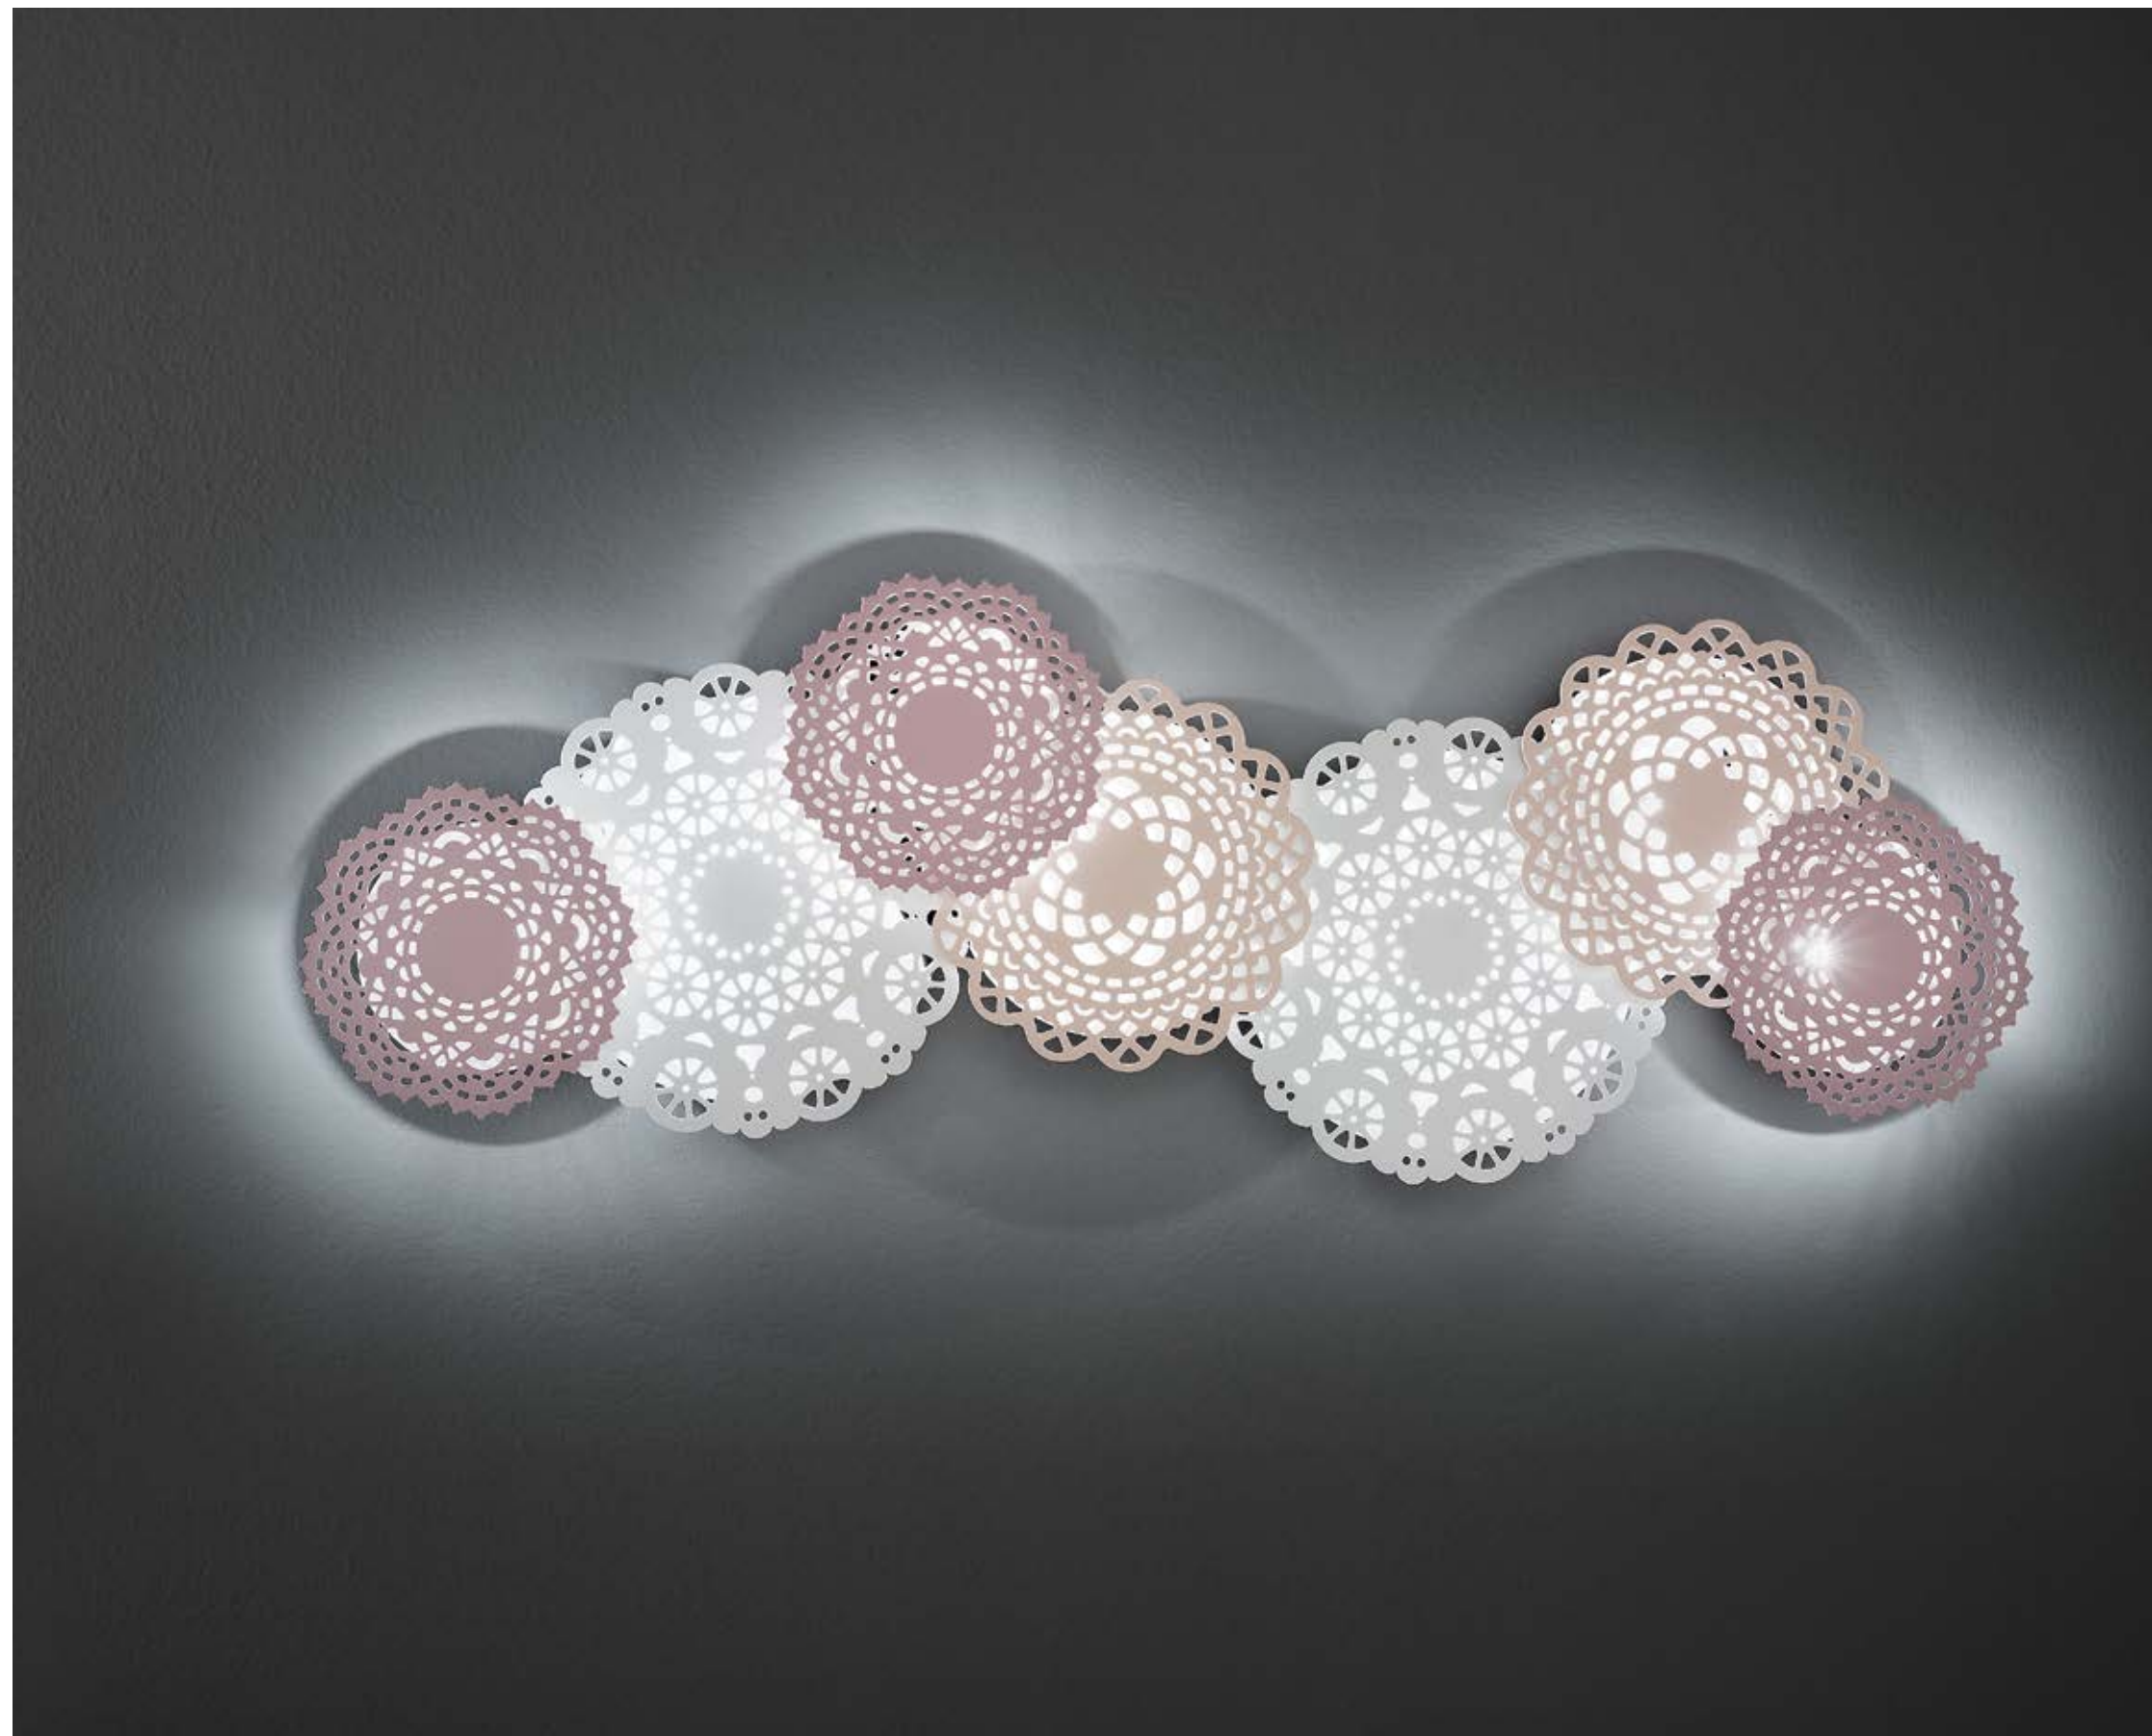

: Modular wall lamp with multicolor metal diffuser. Available in different dimensions and colours.

dimensioni _ dimensions

L 110 h. 38 sp. 8 _ W 44" h. 15" d. 3"

lampadine _ bulbs

32w - LED - 3850 Lumen

3000K standard, alternative disponibili a richiesta.
3000K standard, other options available on request.