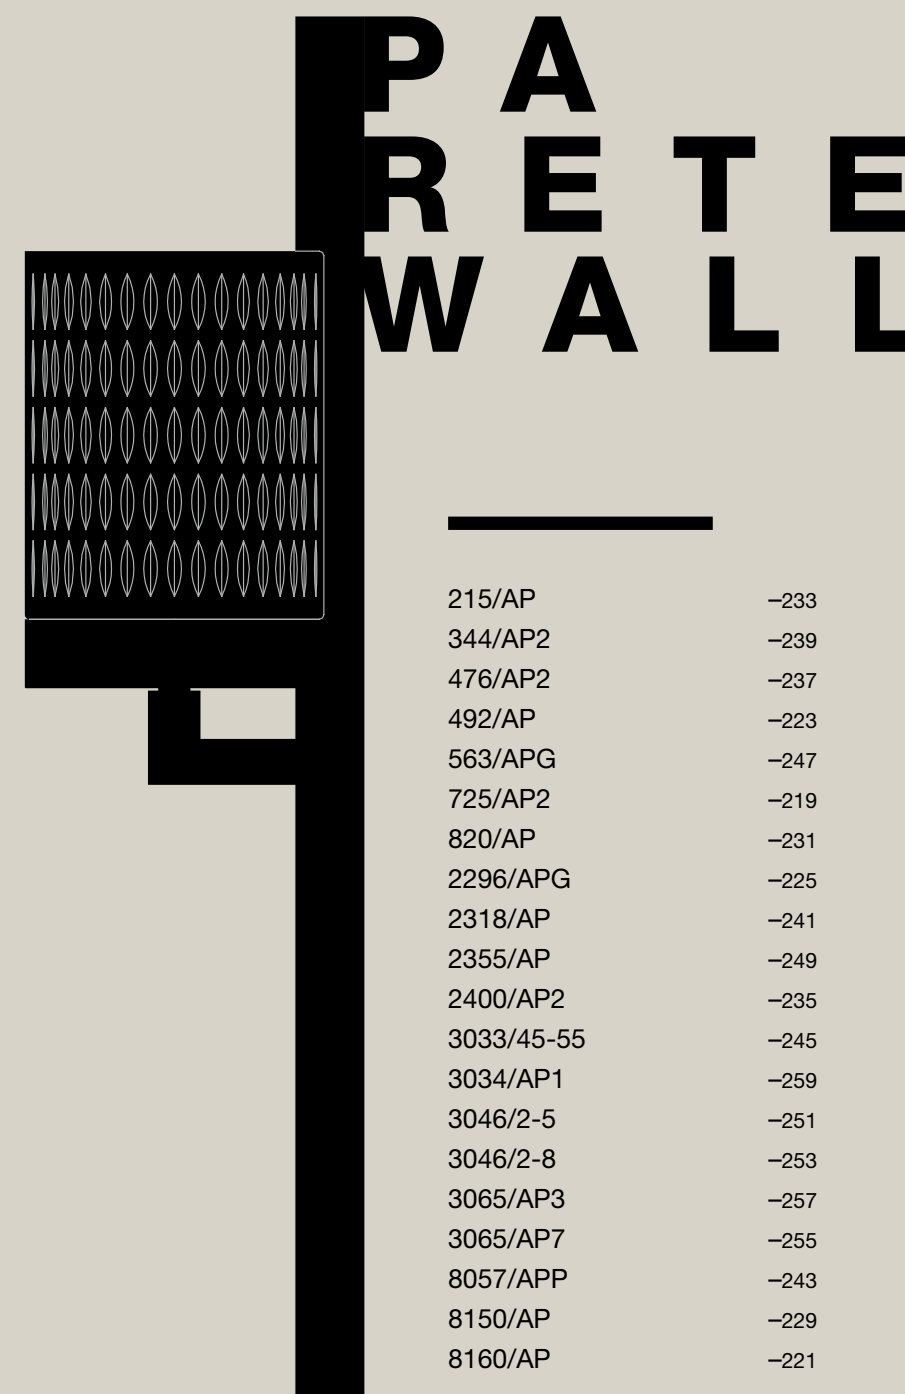

215/AP	-233
344/AP2	-239
476/AP2	-237
492/AP	-223
563/APG	-247
725/AP2	-219
820/AP	-231
2296/APG	-225
2318/AP	-241
2355/AP	-249
2400/AP2	-235
3033/45-55	-245
3034/AP1	-259
3046/2-5	-251
3046/2-8	-253
3065/AP3	-257
3065/AP7	-255
8057/APP	-243
8150/AP	-229
8160/AP	-221