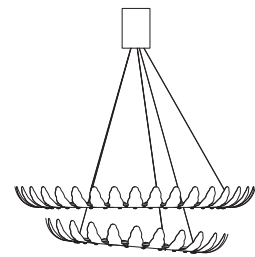

AIRONE

683/120

DESIGNER
ITALAMP STUDIO

: Lampada a sospensione in metallo con finitura oro nichel e diffusori in vetro satinato teak. Disponibile in varianti dimensionali e cromatiche.

: Chandelier in gold nickel metal structure with satin teak glass leaves. Available in different dimensions and colours.

dimensioni _ dimensions
ø 120 h. 34 _ ø 47" h. 14"

lampadine _ bulbs
113w - LED - 7200 Lumen

3000K standard, alternative disponibili a richiesta.
3000K standard, other options available on request.