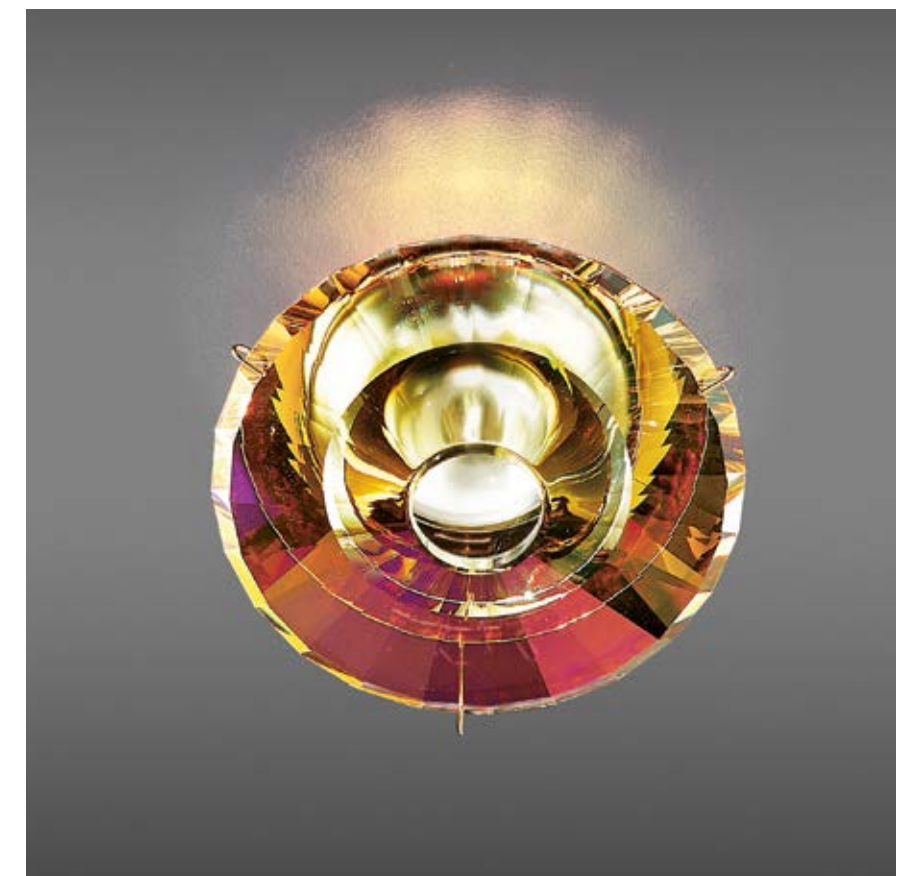

dimensioni *_ dimensions*
ø 12 h. 4+11 _ ø 5" h. 2+4"
Foro ø 6 _Hole ø 2"

lampadine *_ bulbs*
1 - GU5,3