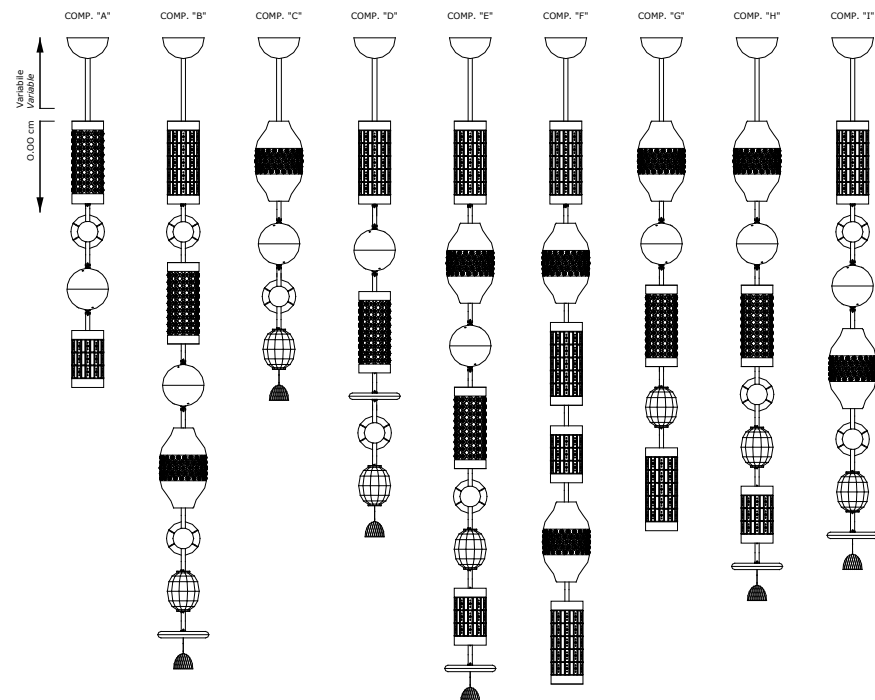

ODETTE ODILE 2360

DESIGNER
EDWARD VAN VLIET

: Lampada a sospensione modulare composta da elementi in vetro, metallo, cristallo e ceramica. Disponibile in varianti dimensionali e cromatiche.

: Pendant made of glass, metal, crystal, leather and ceramic elements. Available in dimensions and colours.