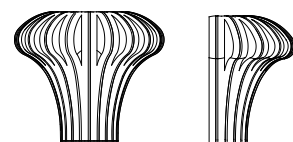

SOON 2318/AP

DESIGNER
ROBERTA VITADELLO
STEFANO TRAVERSO

: Lampada a parete in pvc bianco con particolari in metallo bianco. Disponibile in varianti cromatiche.

: Wall lamp in white pvc with white metal details. Available in different colours.