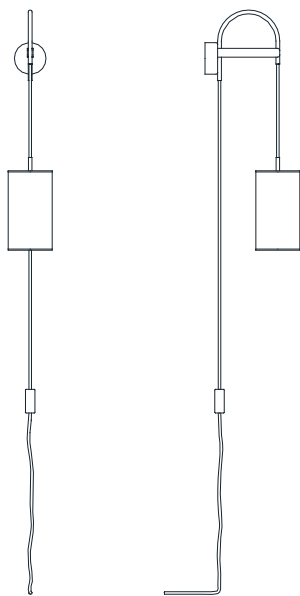

LILY

3061/APS

DESIGNER
CABERLON-CAROPPI
ARCHITETTI ASSOCIATI

: Lampada a parete in metallo con finitura oro chiaro e diffusore in tessuto avorio. Disponibile in varianti cromatiche.

: Wall lamp in metal with light gold finish and ivory fabric shade. Available in different colours.

dimensioni _dimensions

L 14 h. 185 sp. 130 _W 5" h. 73" d. 51"

lampadine _bulbs

1 - E14 / 1 - E12