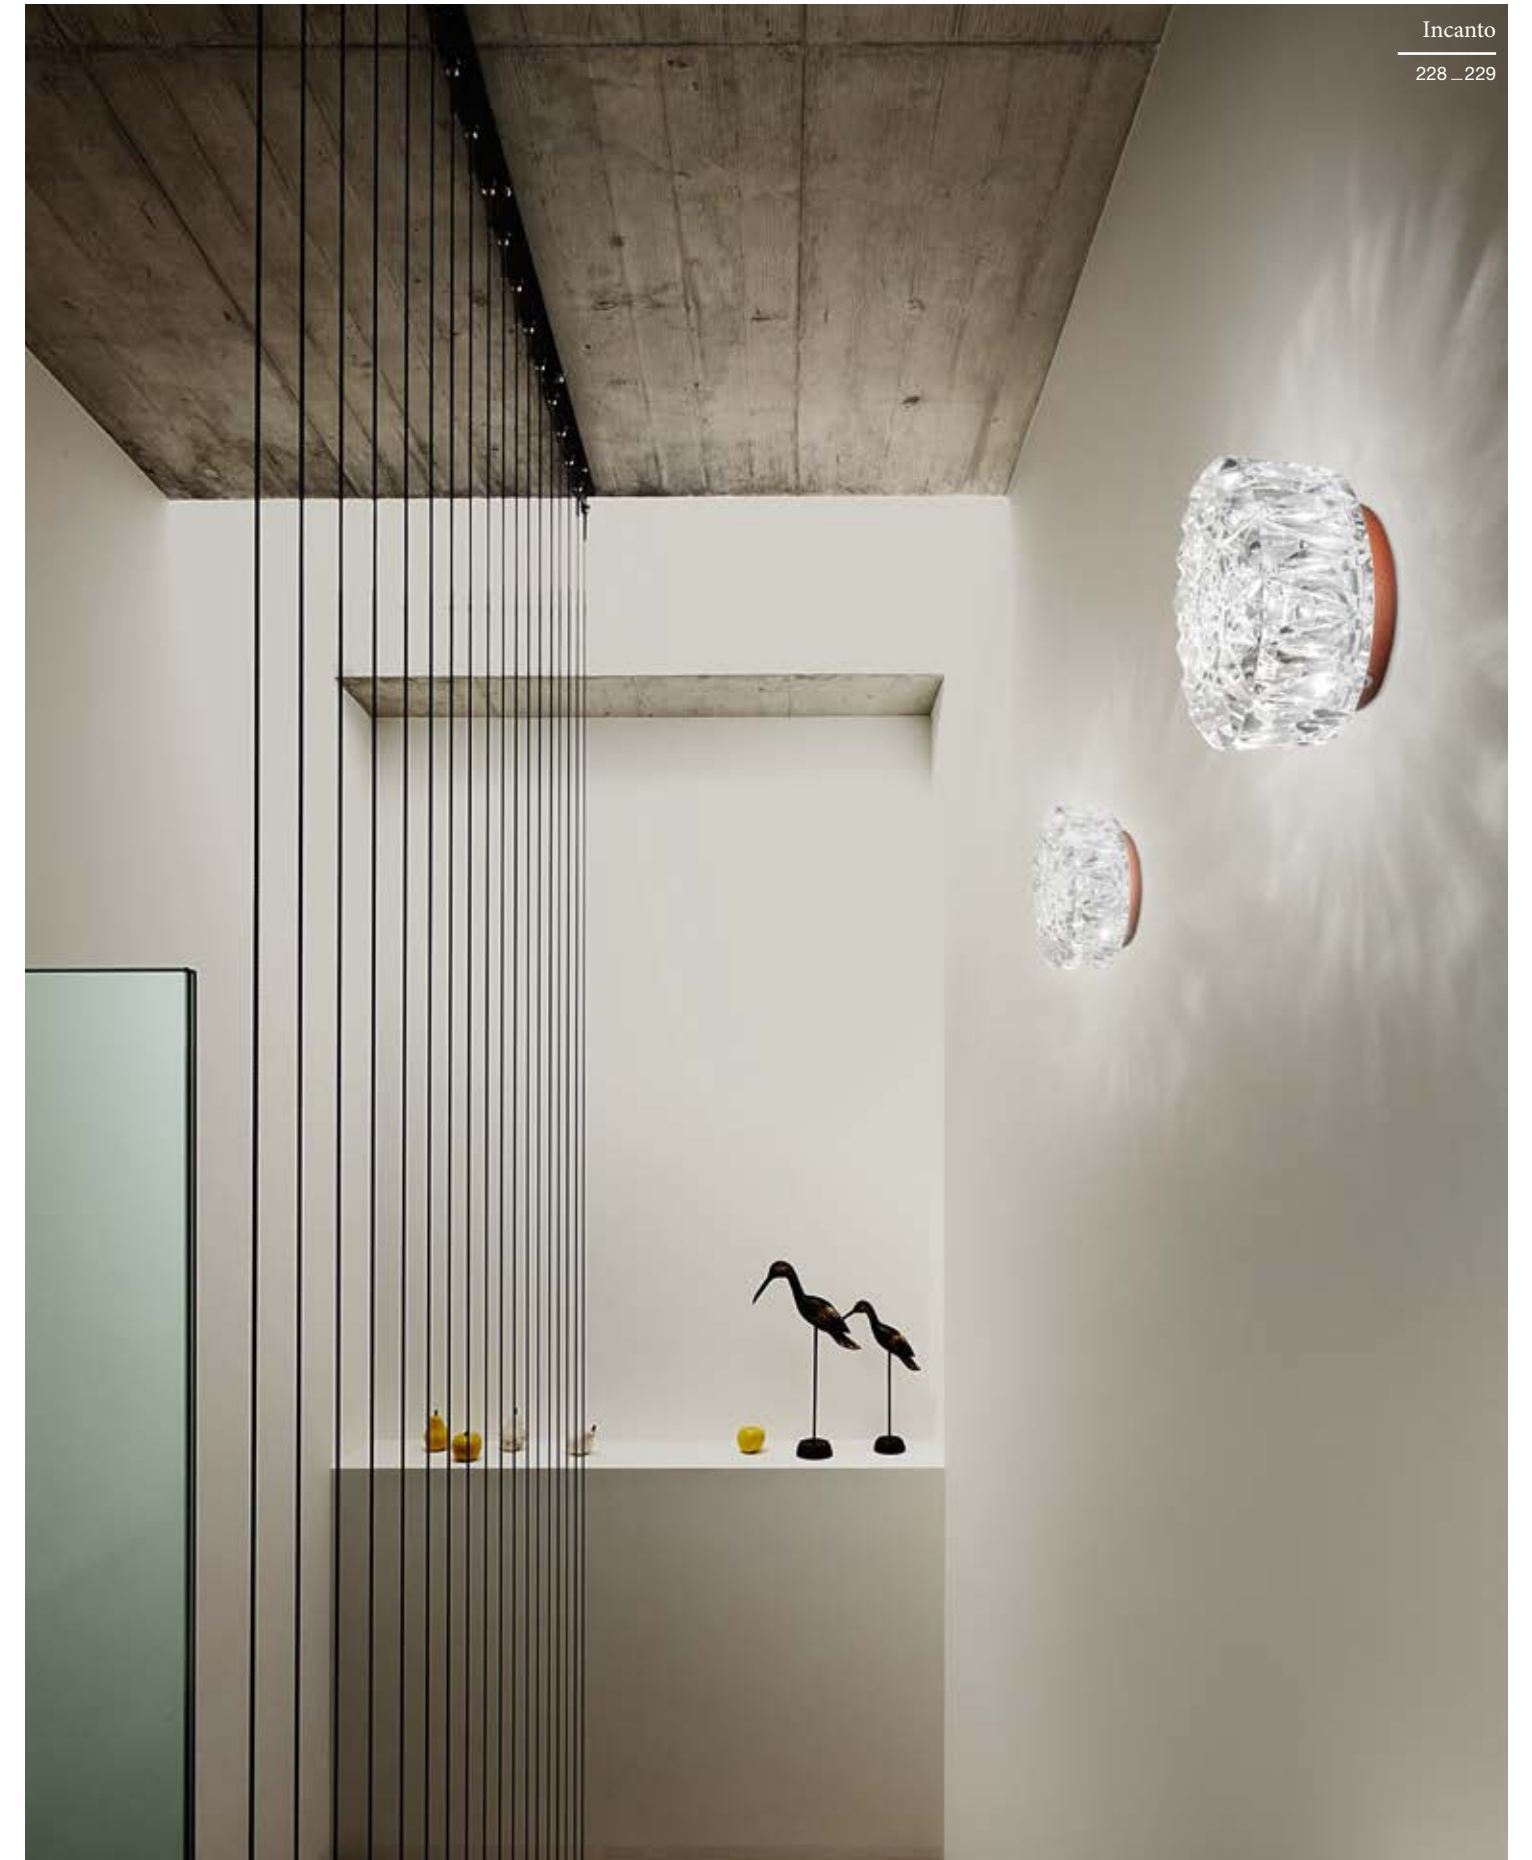

1 - E14 / 1 - E14

parete _ wall

DIAMANTE 8150/AP

DESIGNER
ROBERTA VITADELLO
STEFANO TRAVERSO

: Lampada a parete in cristallo intagliato con dettaglio in pelle.

: *Wall lamp in carved crystal with leather detail.*

dimensioni _ dimensions
ø 16 sp. 10 _ ø 7" d. 4"

lampadine _ bulbs
4,5w - LED - 550 Lumen

3000K standard, alternative disponibili a richiesta.
3000K standard, other options available on request.

correlati _ relateds
p. 285