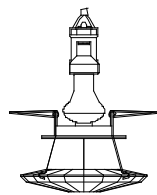

: *Spotlight in clear Swarovski Elements crystal and metal with chrome finish.
Available in different colours.*

dimensioni _ dimensions
ø 12 h. 4+11 _ ø 5" h. 2+4"
Foro ø 6 _ Hole ø 3"

lampadine _ bulbs
1 - E14 R50