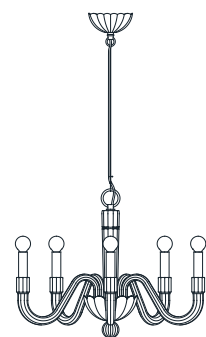

: Chandelier in transparent ruled glass and chrome metal finish. Available in different dimensions and colours.

dimensioni _ dimensions
ø 61 h. 50 _ ø 24" h. 19"

lampadine _ bulbs
5 - E14 / 5 - E12

FLORA