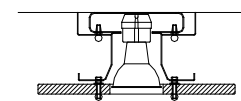

3006 FA/EXT

: Spotlight in vetro acidato e metallo con finitura cromo. Disponibile in varianti cromatiche.

: *Spotlight in satin glass and metal with chrome finish. Available in different colours.*