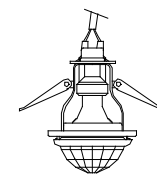

3020

FA

: Spotlight in cristallo Swarovski Elements e metallo con finitura cromo. Disponibile in varianti cromatiche.

: *Spotlight in Sarovski Elements crystal and metal with chrome finish. Available in different colours.*