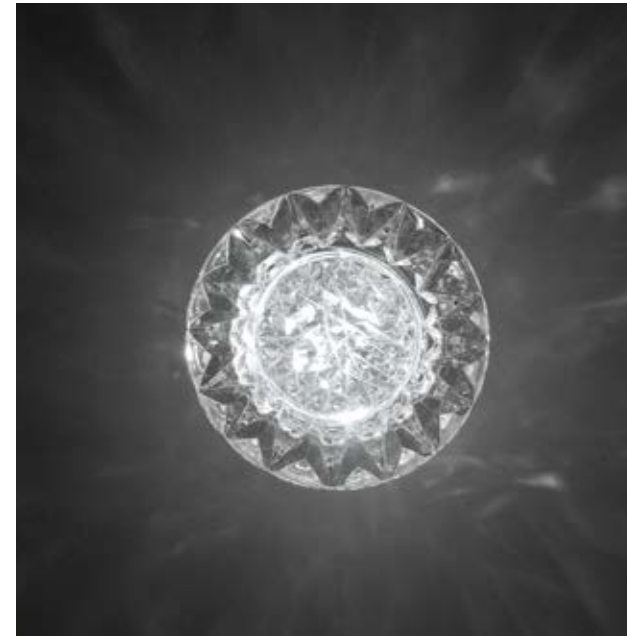

dimensioni _ dimensions
ø 16 sp. 10 _ ø 7" d. 4"

lampadine _ bulbs
4,5w - LED - 550 Lumen

3000K standard, alternative disponibili a richiesta.
3000K standard, other options available on request.

correlati _ relateds
p. 285