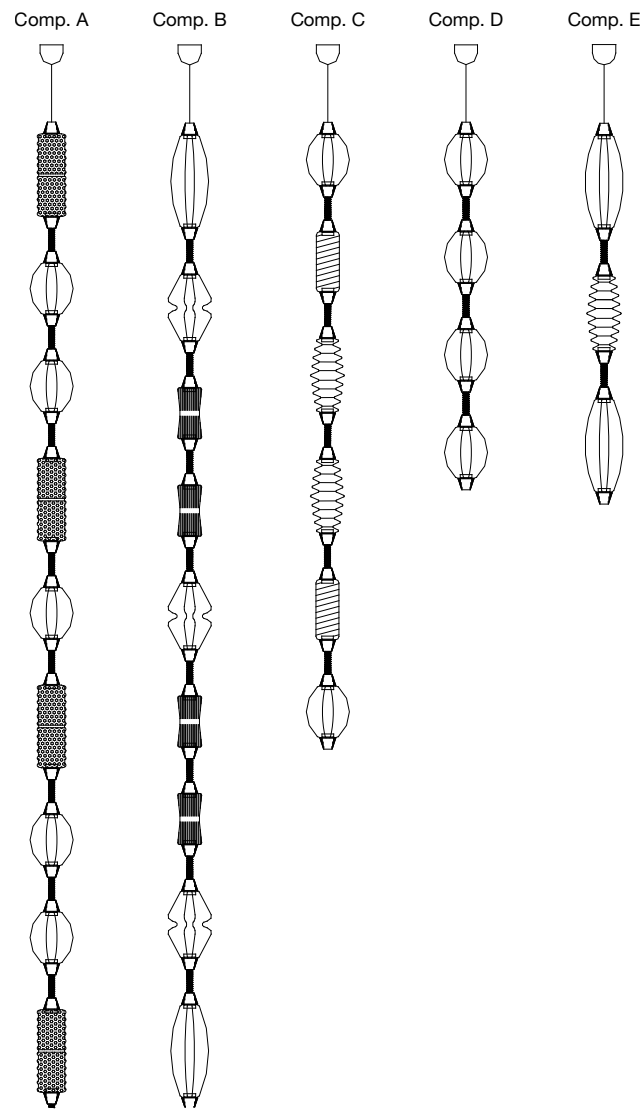

COLLIER T1800/A/B/C/D/E

DESIGNER
MARC SADLER