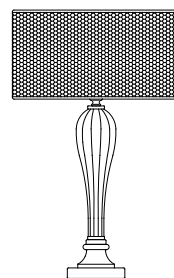

363 / L G

DESIGNER
ITALAMP STUDIO

: Lampada da tavolo in cristallo con particolari in metallo, finitura nichel. Diffusore in tessuto fuxia con rete nera. Disponibile in varianti dimensionali e cromatiche.

: Table lamp in crystal with nickel metal details. Fuchsia lampshade with black net. Available in different dimensions and colours.

dimensioni _ dimensions
ø 32 h. 53 _ ø 13" h. 21"

lampadine _ bulbs
1 - E27 / 1 - E26