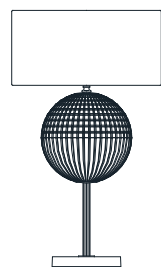

: *Table lamp in gold nickel metal and carved clear and teak crystal. Dove coloured fabric shade.*

dimensioni _ dimensions
ø 38 h. 65 _ ø 15" h. 26"

lampadine _ bulbs
1 - E27 + 2,5w LED / 1 - E26 + 2,5w LED