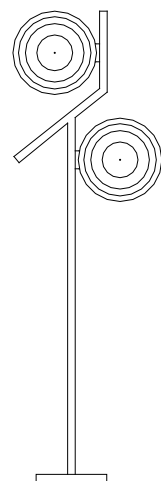

ELLEPI 820/P

DESIGNER
ITALAMP STUDIO

: Lampada da terra in metallo con finitura bronzo e diffusori in vetro soffiato satinato. Disponibile in varianti cromatiche.

: Table lamp in bronze metal finish with blown satin glass diffusers. Available in different colours.

dimensioni _ dimensions
ø 53 h. 170 _ ø 21" h. 67"
lampadine _ bulbs
2 - E14 / 2 - E12

CE A++>A C>E

correlati _ relateds
p. 169, 231