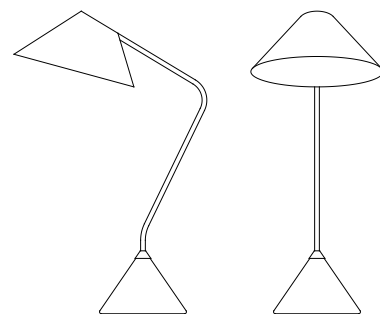

FLAMINGO 795/PC

DESIGNER
STEFANO TRAVERSO

: Lampada da terra in metallo con finitura bianco, diffusore in metacrilato e base in cemento. Disponibile in varianti cromatiche.

: Floor lamp in metal with white finish, methacrylate diffuser and concrete base. Available in different colours.

dimensioni _dimensions
ø 70x100 h. 174 _ ø 28"x39" h. 69"
lampadine _bulbs
4 - E27 / 4 - E26