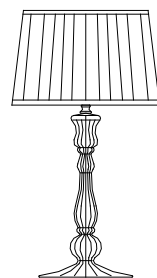

: Table lamp in blown ruled glass with chrome metal details. Fabric shade colour matching the glass. Available in different dimensions and colours.

dimensioni _ dimensions
ø 28 h. 53 _ ø 11" h. 21"

lampadine _ bulbs
1 - E27 / 1 - E26