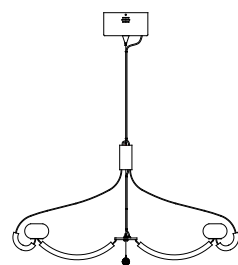

OFF 476/16

DESIGNER
ROBERTA VITADELLO
STEFANO TRAVERSO

: Sospensione in vetro nero e metallo con finitura cromo, diffusori in vetro soffiato satinato, pendaglierio Swarovski Elements. Disponibile in varianti cromatiche e dimensionali.

: Chandelier in black blown glass and chrome metal finish, blown satin glass diffusers, Swarovski Elements pendant. Available in different dimensions and colours.