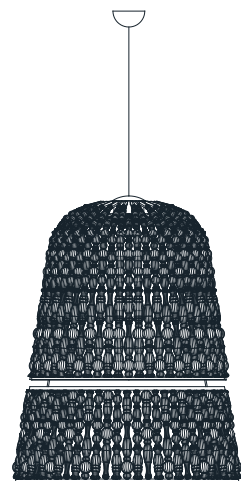

CROWNS 494/130

DESIGNER
MARCO PIVA

: Lampada a sospensione in metallo con finitura oro chiaro composta da elementi in vetro soffiato multicolore: melanzana, oro cipria e rosa confetto. Disponibile in varianti dimensionali e cromatiche.

: Pendant in metal with light gold finish and multicoloured blown glass elements: aubergine, powder and candy pink. Available in different dimensions and colours.

dimensioni _ dimensions

ø 130 h. 163+70 _ ø 51" h. 64"+27"

lampadine _ bulbs

180W LED - 14950 Lumen

3000K standard, alternativa disponibile a richiesta.

3000K standard, other options available on request.

correlati _ related
p. 317, 223