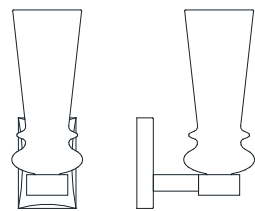

: Wall lamp in metal with clear gold finish and blown glass diffuser. Available in different dimensions and colours.

dimensioni _ dimensions
L 13 h. 35 sp. 17 _ W 5" h. 14" d. 7

lampadine _ bulbs
1 - E14 / 1 - E14