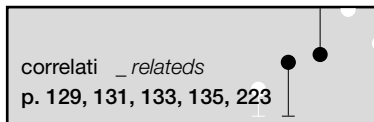

dimensioni _ dimensions

L 45 h. 46 sp. 24 _ W 18" h. 18" d. 9

lampadine _ bulbs

18W LED - 2100 Lumen

3000K standard, alternative disponibili a richiesta.
3000K standard, other options available on request.