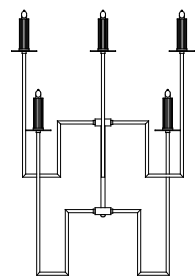

SPIDER T10/P

DESIGNER
CARLO COLOMBO

: Lampada da terra in metallo con finitura cromo e diffusori in vetro satinato. Disponibile in varianti cromatiche.

: Floor lamp in metal with chrome finish and satin glass diffusers. Available in different colours.