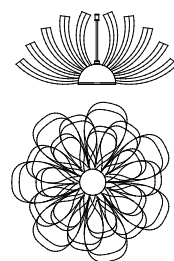

tavolo _ table

FAN

2310/LT

DESIGNER
ROBERTA VITADELLO
STEFANO TRAVERSO
MONICA GRAFFEO

: Lampada da tavolo in pvc colorato e dettagli in metallo con finitura cromo. Disponibile in varianti cromatiche.

: Table lamp in coloured pvc and chrome metal finish. Available in different colours.