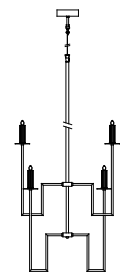

SPIDER T10/8-16

DESIGNER
CARLO COLOMBO

: Lampada a sospensione in metallo con finitura cromo e diffusori in vetro satinato. Disponibile in in varianti dimensionali.

: Pendant in metal with chrome finish and satin glass diffusers. Available in different dimensions.