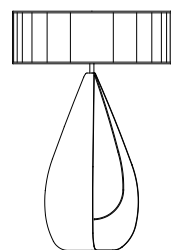

SUPERBA 3060/P

DESIGNER
ITALAMP STUDIO

: Lampada da terra in metallo con finitura bianco e diffusori in tessuto bianco e argento o nero e oro.

: Floor lamp in metal with white finish and fabric shades black and gold or white and silver.

dimensioni _ dimensions
ø 77 h. 116 _ ø 31" * h. 46"
lampadine _ bulbs
4 - E27 / 4 - E27