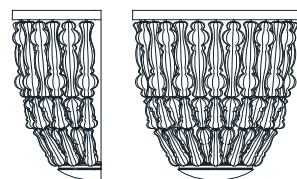

CROWNS

492/AP

DESIGNER
MARCO PIVA

: Lampada a parete in vetro soffiato color oro cipria con finitura cromo. Disponibile in varianti cromatiche.

: Wall lamp made of blown powder gold coloured glass elements with metal structure and chrome finish. Available in different colours.