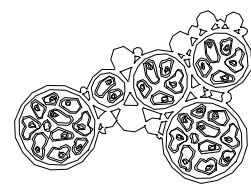

: Modular wall and ceiling lamp with white painted metal and satin glass diffusers. Available in different dimensions.

dimensioni _ dimensions
L 26 h. 22 sp. 6 _ W 11" h. 9" d. 3"
lampadine _ bulbs
2 - G9