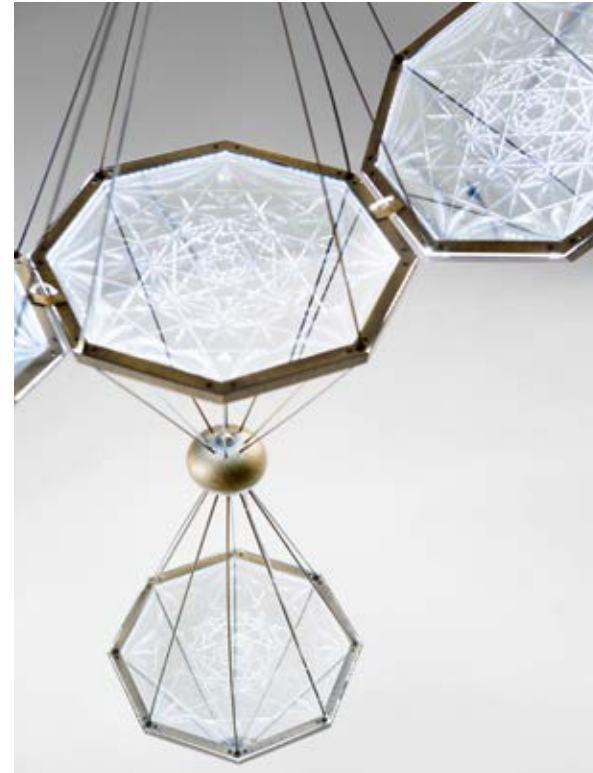

ZEUS

990/100

DESIGNER
IVAN PARADINOVIC

: Lampada a sospensione in metallo con finitura bronzo antico e diffusori in cristallo intagliato. Disponibile in varianti dimensionali.

: Pendant in metal with antique bronze finish and carved crystal diffusers. Available in different dimensions.

dimensioni _ dimensions
ø 100x37 h. 188 _ ø 40"x15" h. 75"

lampadine _ bulbs
59w - LED - 3700 Lumen

3000K standard, alternative disponibili a richiesta.
3000K standard, other options available on request.