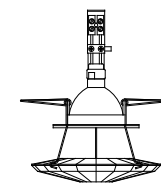

3025

FA

: Spotlight in cristallo Swarovski Elements ambra e metallo con finitura oro.
Disponibile in varianti cromatiche.

: *Spotlight in amber Swarovski Elements crystal and metal with gold finish.
Available in different colours.*