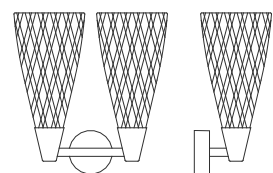

correlati _ relateds
p. 313, 171

CHEERS 2400/AP2

DESIGNER
STEFANO TRAVERSO

: Lampada a parete in metallo cromato con diffusori in vetro. Disponibile in varianti dimensionali e cromatiche.

: Wall lamp with chrome metal finish and glass diffusers. Available in different dimensions and colours.