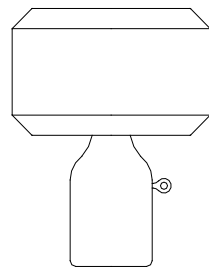

ODETTE ODILE 2360/LT

DESIGNER
EDWARD VAN VLIET

: Lampada da tavolo in ceramica nera o bianca con diffusore in tessuto nero o bianco. Disponibile in varianti cromatiche.

: Table lamp with black or white ceramic base. Black or white fabric shade. Available in different colours.