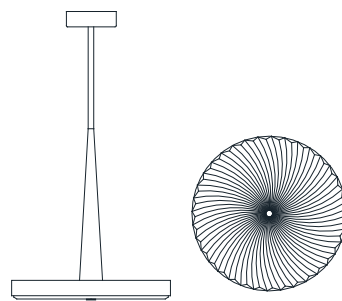

: Lampada a sospensione con diffusore in vetro serigrafato nero e pendenti decorativi in vetro fumè.

: Pendant with black screen printed glass diffuser and fumè decorative glass pendants.

dimensioni _ dimensions
ø 50x20 h. 50 _ ø 20"x8" h. 8"

: Pendant in metal with light gold finish and carved crystal diffuser. Available in different colours.

dimensioni _ dimensions
ø 42 h.75 _ ø 16" h. 29"

lampadine _ bulbs
31W LED - 1800 Lumen

3000K standard, alternativa disponibile a richiesta.
3000K standard, other options available on request.