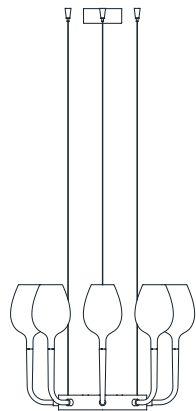

ROSE'

3050/8

DESIGNER
DANILO DE ROSSI

: Lampada a sospensione in metallo con finitura canna di fucile e diffusori in vetro soffiato colore oro rosa. Disponibile in varianti cromatiche.

: Chandelier with rose gold blown glass diffusers and metal structure with iron grey finish. Available in different colours.

dimensioni _ dimensions
ø 63 h. 43 _ ø 25" h. 17"

lampadine _ bulbs
33W LED - 3700 Lumen

3000K standard, alternativa disponibile a richiesta.
3000K standard, other options available on request.