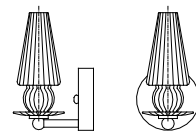

: Wall lamp in chrome metal finish with ruled glass diffuser. Available in different colours.

dimensioni _ dimensions
L 10 h. 20 sp. 13 _ W 4" h. 8" d. 6"

lampadine _ bulbs
1 - G9

dimensioni _ dimensions
L 22 h. 20 sp. 13 _ W 4" h. 8" d. 6"