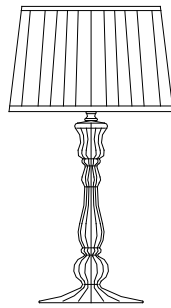

ETVOILA' 8006/C

DESIGNER
ROBERTA VITADELLO
STEFANO TRAVERSO

: Lampada da terra in vetro soffiato rigato teak o rosa con diffusore in tessuto abbinato. Disponibile in varianti cromatiche.

: Floor lamp in blown ruled glass, teak or pink colour with matching fabric shade. Available in different colours.