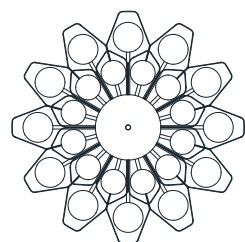

: Ceiling lamp in nickel gold metal and blown satin glass diffusers. Available in different dimensions and colours.

dimensioni _ dimensions
ø 140 h. 27 _ ø 56" h. 11"

lampadine _ bulbs
28 - G9

CE  IP20  A++>A C>E