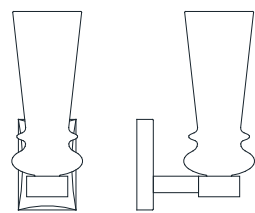

LICIO

2296 / A P G

DESIGNED
ROBERTA VITADELLO
STEFANO TRAVERSO

: Lampada a parete in metallo con finitura in rame spazzolato e nero opaco e diffusore in vetro soffiato. Disponibile in varianti dimensionali e cromatiche.

: *Wall lamp in metal with brushed copper and matt black finish and blown glass diffuser. Available in different dimensions and colours.*