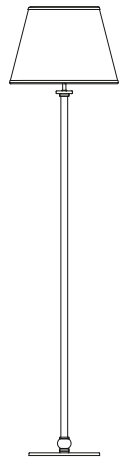

PERLA 7020/P

DESIGNER
ITALAMP STUDIO

: Lampada da terra in metallo con finitura cromo e bianco, particolari in vetro e diffusore in tessuto avorio. Disponibile in varianti cromatiche.

: Floor lamp in metal with chrome and ivory finish with glass details and white fabric shade. Available in different colours.