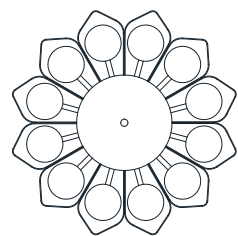

TEO

2392/95

DESIGNER
ITALAMP STUDIO

: Lampada a soffitto in metallo con finitura oro nichel e diffusori in vetro soffiato satinato. Disponibile in varianti dimensionali e cromatiche.

: Ceiling lamp in nickel gold metal and blown satin glass diffusers. Available in different dimensions and colours.

dimensioni _ dimensions
ø 95 h. 17 _ ø 37" h. 7"
lampadine _ bulbs
16 - G9

CE IP20 A++ > A C > E

correlati _ relateds
p. 309