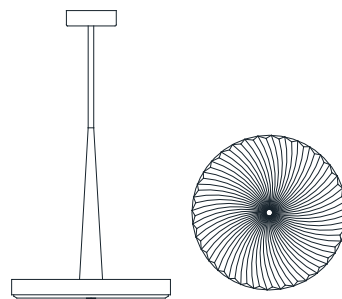

: Pendant in metal with light gold finish and carved crystal diffuser. Available in different colours.

dimensioni _ dimensions
ø 42 h.75 _ ø 16" h. 29"

lampadine _ bulbs
31W LED - 1800 Lumen

3000K standard, alternativa disponibile a richiesta.
3000K standard, other options available on request.

dimensioni _ dimensions
ø 42 h.75 _ ø 16" h. 29"

lampadine _ bulbs
31W LED - 1800 Lumen

3000K standard, alternativa disponibile a richiesta.
3000K standard, other options available on request.

LUNATICA 726/S