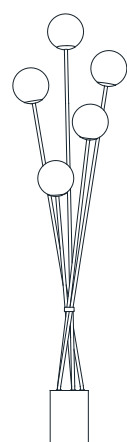

TEA 2392/P

DESIGNER
ITALAMP STUDIO

: Lampada da terra in metallo con finitura oro nichel e antracite, diffusori in vetro soffiato satinato.

: Floor lamp in metal with gold nickel and antracite finish. Blown satin glass diffusers.