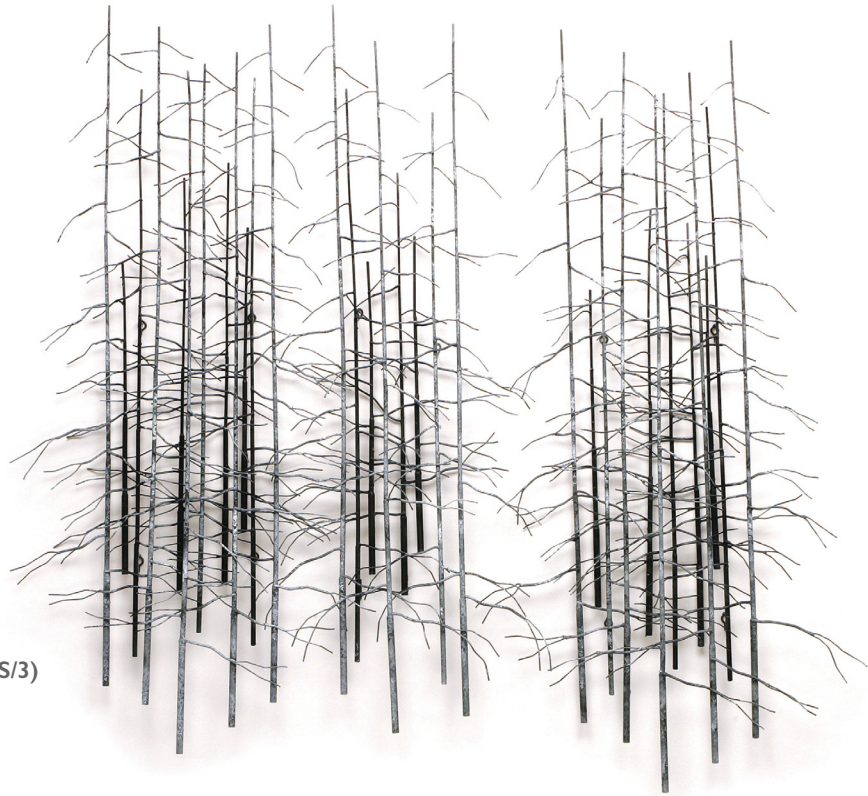

Winter Trees (S/3)

Item #210986
165 x 8 x 147 cm
Hand-painted steel