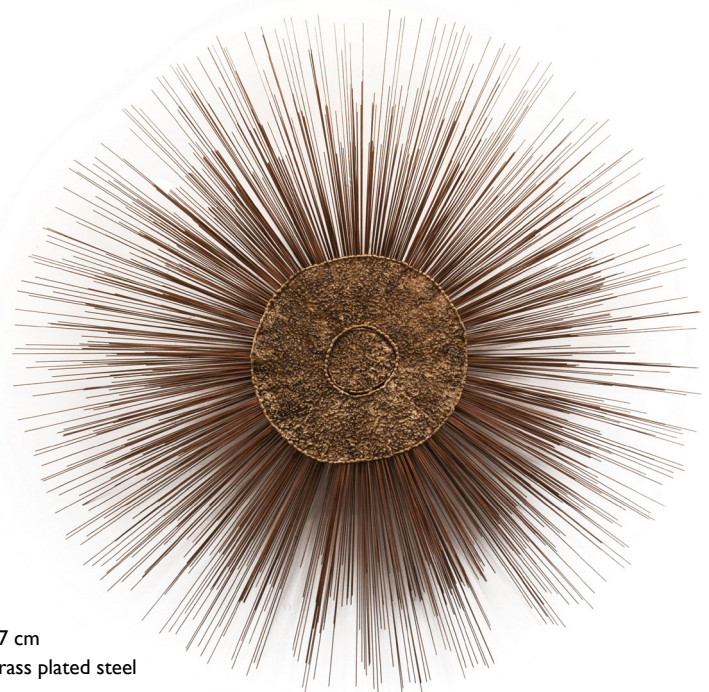

Sundance

Item #320667

117 x 15 x 117 cm

Copper and brass plated steel