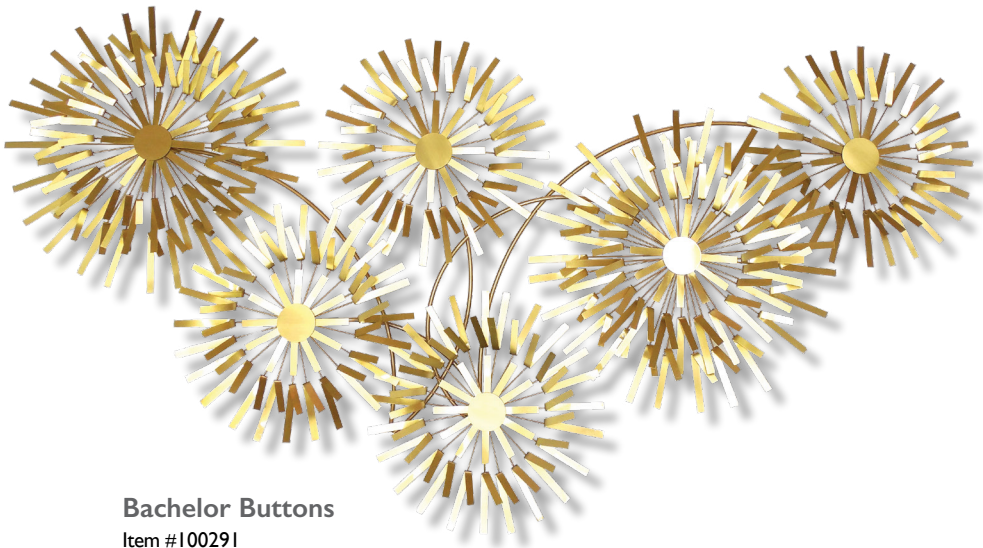

168 x 15 x 183 cm

Stainless steel

Flock
Item #320621
135 x 33 x 53 cm
Hand-painted and antiqued steel

Bachelor Buttons
Item #100291
169 x 13 x 89 cm
Solid brass leaves with brass finished branches

Coral Moons (S/2)
Item #320739
102 x 8 x 51 & 107 x 8 x 46 cm
Crafted steel and hand-painted finish