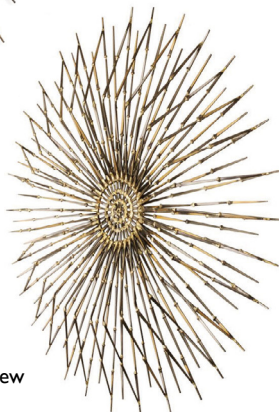

Continuance

Item #320565

97 x 10 x 97 cm

Flame-treated steel with solid brass accents

Folly

Item #320724

154 x 15 x 83 cm

Flame-treated and colored
copper, brass, and steel

Radiant

Item #320640

102 X 15 X 102 cm

Hand-painted steel with solid brass accents

Side view