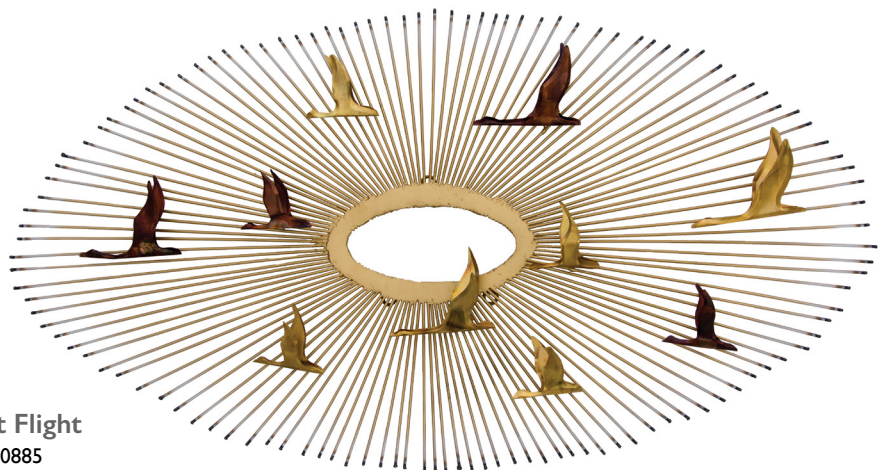

Sunset Flight
Item #320885
97 x 10 x 51 cm
Solid brass and copper with hand-painted steel