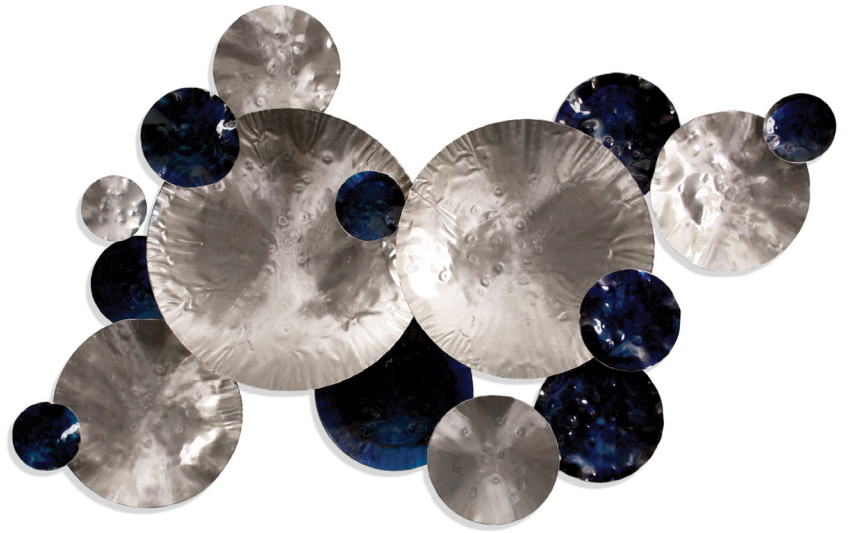

66 x 10 x 140 cm

Hand-painted steel, made in USA

Sterling Journey

Item #320346

94 x 9 x 94 cm

Ground stainless steel

Indoor/Outdoor

Inflection (S/2)