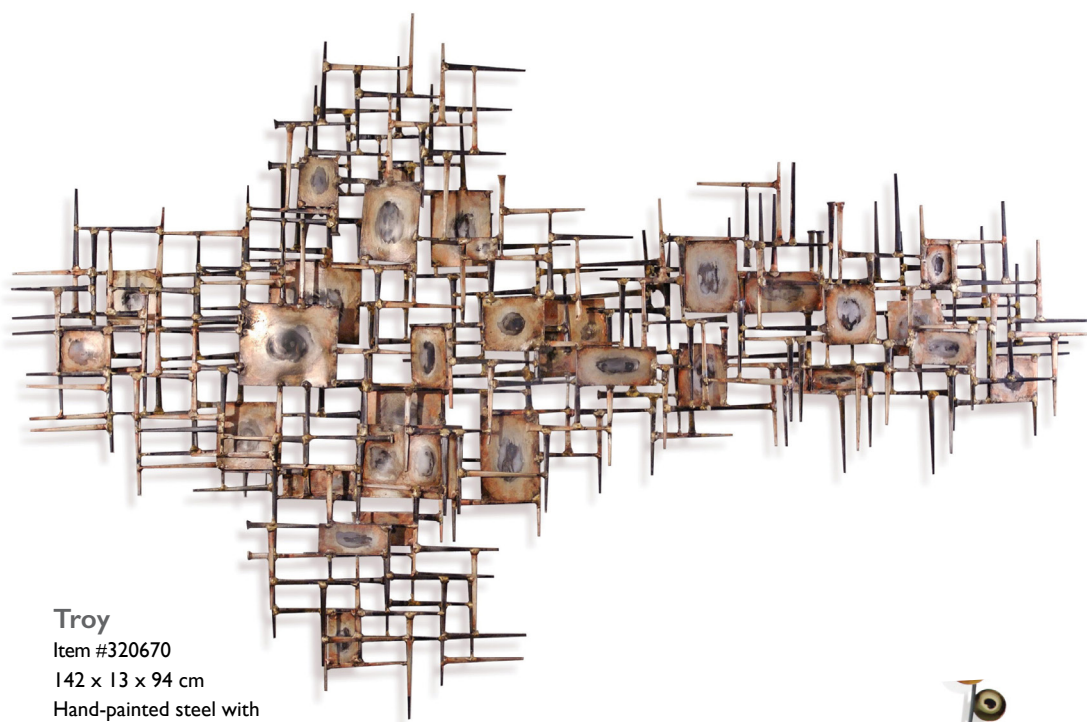

Troy
Item #320670
142 x 13 x 94 cm
Hand-painted steel with
solid brass accents