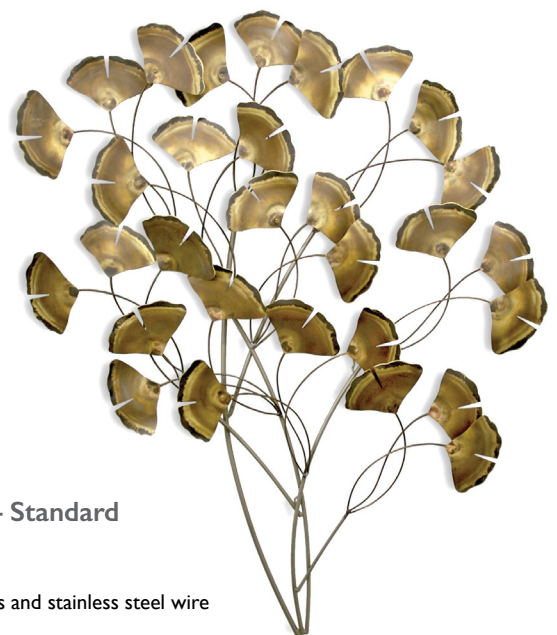

Ginkgo Tree – Standard

Item #320230
99 x 13 x 107 cm
Flame-colored brass and stainless steel wire
Indoor/Outdoor