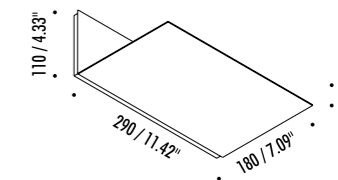

16610303	MATT WHITE - 3000K	FOIL LED 120 V - 60 Hz - 27 W LED - 1959 lm - CRI > 80 WHITE WALL BACK PLATE - TRIAC DIMMABLE
16610303-27	MATT WHITE - 2700K	
16610403	MATT BLACK - 3000K	
16610403-27	MATT BLACK - 2700K	

15170303	MATT WHITE	FOIL 120 V - 60 Hz - MAX 200 W - R7s WHITE WALL BACK PLATE COMPULSORY LED BULB NOT INCLUDED
15170403	MATT BLACK