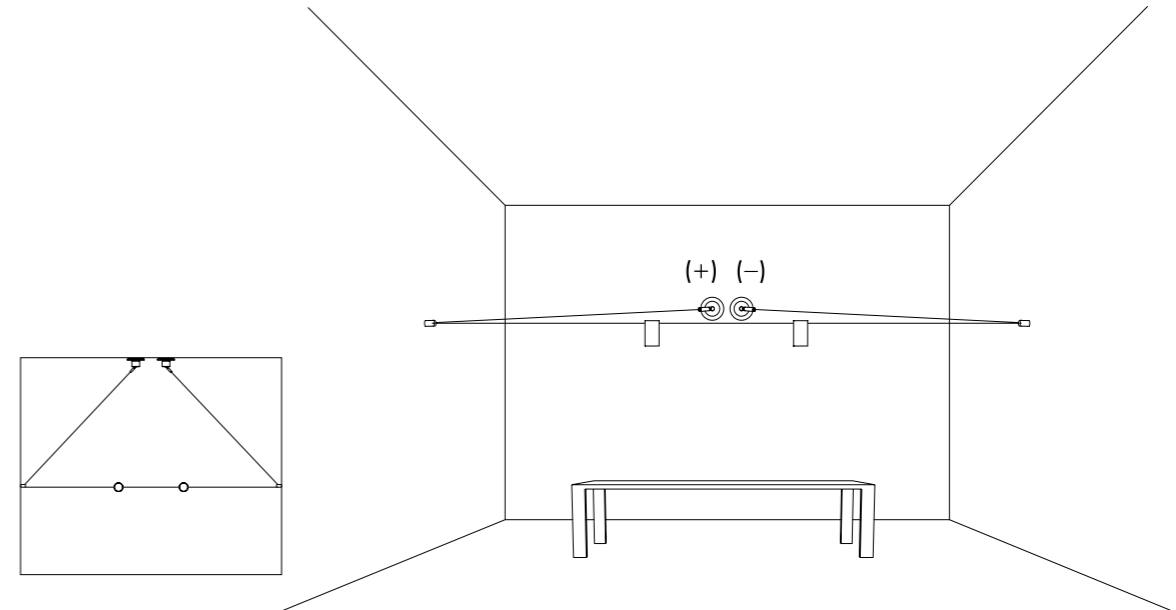

LAYOUT EXAMPLES