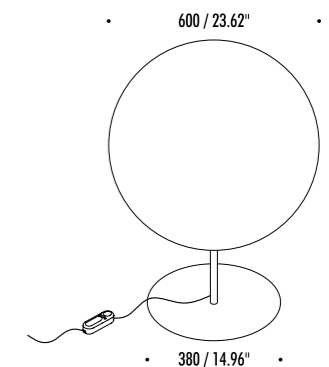

14820003	STANDARD	120 V - 60 Hz - MAX 40 W - E26 WHITE CABLE - WHITE BASE - DIMMER - LED BULB NOT INCLUDED