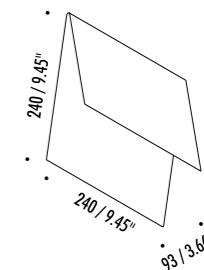

17160303	MATT WHITE - 3000K	120 V - 60 Hz - 20 W LED - 416 lm - CRI > 80 DALI - 1-10 V - PUSH DIMMABLE
17160303-27	MATT WHITE - 2700K