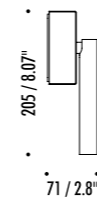

18810303	MATT WHITE - 3000K	120 V - 60 Hz - 7,5 W LED - 352 lm - CRI > 90 ADJUSTABLE - 1-10 V - PUSH DIMMABLE
18810303-27	MATT WHITE - 2700K	
18810403	MATT BLACK - 3000K	
18810403-27	MATT BLACK - 2700K	

18980303	MATT WHITE - 3000K	120 V - 60 Hz - 7,5 W LED - 352 lm - CRI > 90 ADJUSTABLE - DALI DIMMABLE
18980303-27	MATT WHITE - 2700K	
18980403	MATT BLACK - 3000K	
18980403-27	MATT BLACK - 2700K