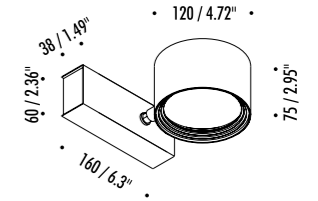

DESIGN DAVIDE GROPPI - 2018
WALL AND CEILING LAMP - METAL

SPOT ENDLESS IOT