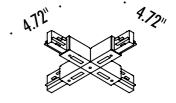

36360440	STANDARD H. 1500 mm	ADJUSTABLE SUSPENSION CABLE KIT TO BUY TOGETHER WITH 36360470 OR 36360480
36360450	STANDARD H. 3000 mm	
36360460	STANDARD H. 6200 mm