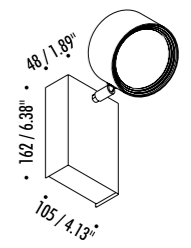

1A05003	MATT WHITE	120 V - 60 Hz - MAX 15 W LED ADJUSTABLE - PUSH - 1-10 V DIMMABLE LED MODULE NOT INCLUDED

COMPULSORY ACCESSORIES

50041500	LED MODULE 15° SPOT	MAX 15 W LED - 15° - 3000K - 1456 lm - CRI 90 - DIMMABLE
50041510	LED MODULE 15° SPOT	MAX 15 W LED - 15° - 2700K - 1350 lm - CRI 90 - DIMMABLE
50041350	LED MODULE 24° SPOT	MAX 15 W LED - 24° - 3000K - 1584 lm - CRI 90 - DIMMABLE
50041450	LED MODULE 24° SPOT	MAX 15 W LED - 24° - 2700K - 1480 lm - CRI 90 - DIMMABLE

OPTIONAL ACCESSORIES

1A1210003	STANDARD	DARKLIGHT