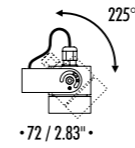

1A1600403	MATT BLACK - 10°	MAX 500 mA DC - 2 W LED - 3000K - 133 lm - CRI > 90 COMPULSORY INSTALLATION KIT NOT INCLUDED ADJUSTABLE OPTIONAL ACCESSORIES SEE PAGE 283
1A1610403	MATT BLACK - 25°	

COMPULSORY INSTALLATION KITS

50241070	STANDARD	DRIVER LED INPUT 110-240 V - 50/60 Hz - OUTPUT 500 mA DC - 25 W - IP68 NON DIMMERABILE - NOT DIMMABLE

1A1660003	STANDARD	DRIVER CONNECTORS IP68 - 2 PIECES