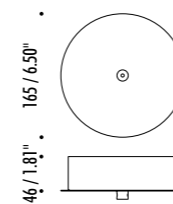

CEILING ROSE

SHADE