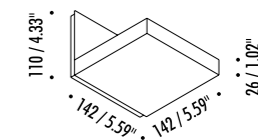

DESIGN OMAR CARRAGLIA - DAVIDE GROPPI - 2003
WALL LAMP - METAL

CERTIFICATED 1659XX03B PRODUCT

SOL 1