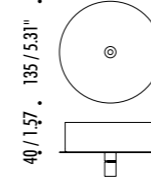

CEILING ROSE