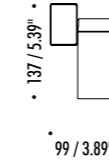

1A1460303	MATT WHITE - 3000K	48 V DC - MAX 12,6 W LED
1A1460303-27	MATT WHITE - 2700K	3000K - 930 lm - CRI 97 / 2700K - 880 lm - CRI 97
1A1460403	MATT BLACK - 3000K	MAX 5 DOT ON ENDLESS
1A1460403-27	MATT BLACK - 2700K	DIMMABLE WIRELESS CONTROL ONLY WITH DEDICATED APP by DAVIDE GROPPI - SEE PAGE 221
		COMPULSORY POWER SUPPLY KIT NOT INCLUDED - SEE PAGE 207-209
		COMPULSORY ACCESSORIES NOT INCLUDED

COMPULSORY ACCESSORIES

1A1640003	LENS NARROW BEAM	DOT ENDLESS LENS
1A1650003	LENS MEDIUM BEAM