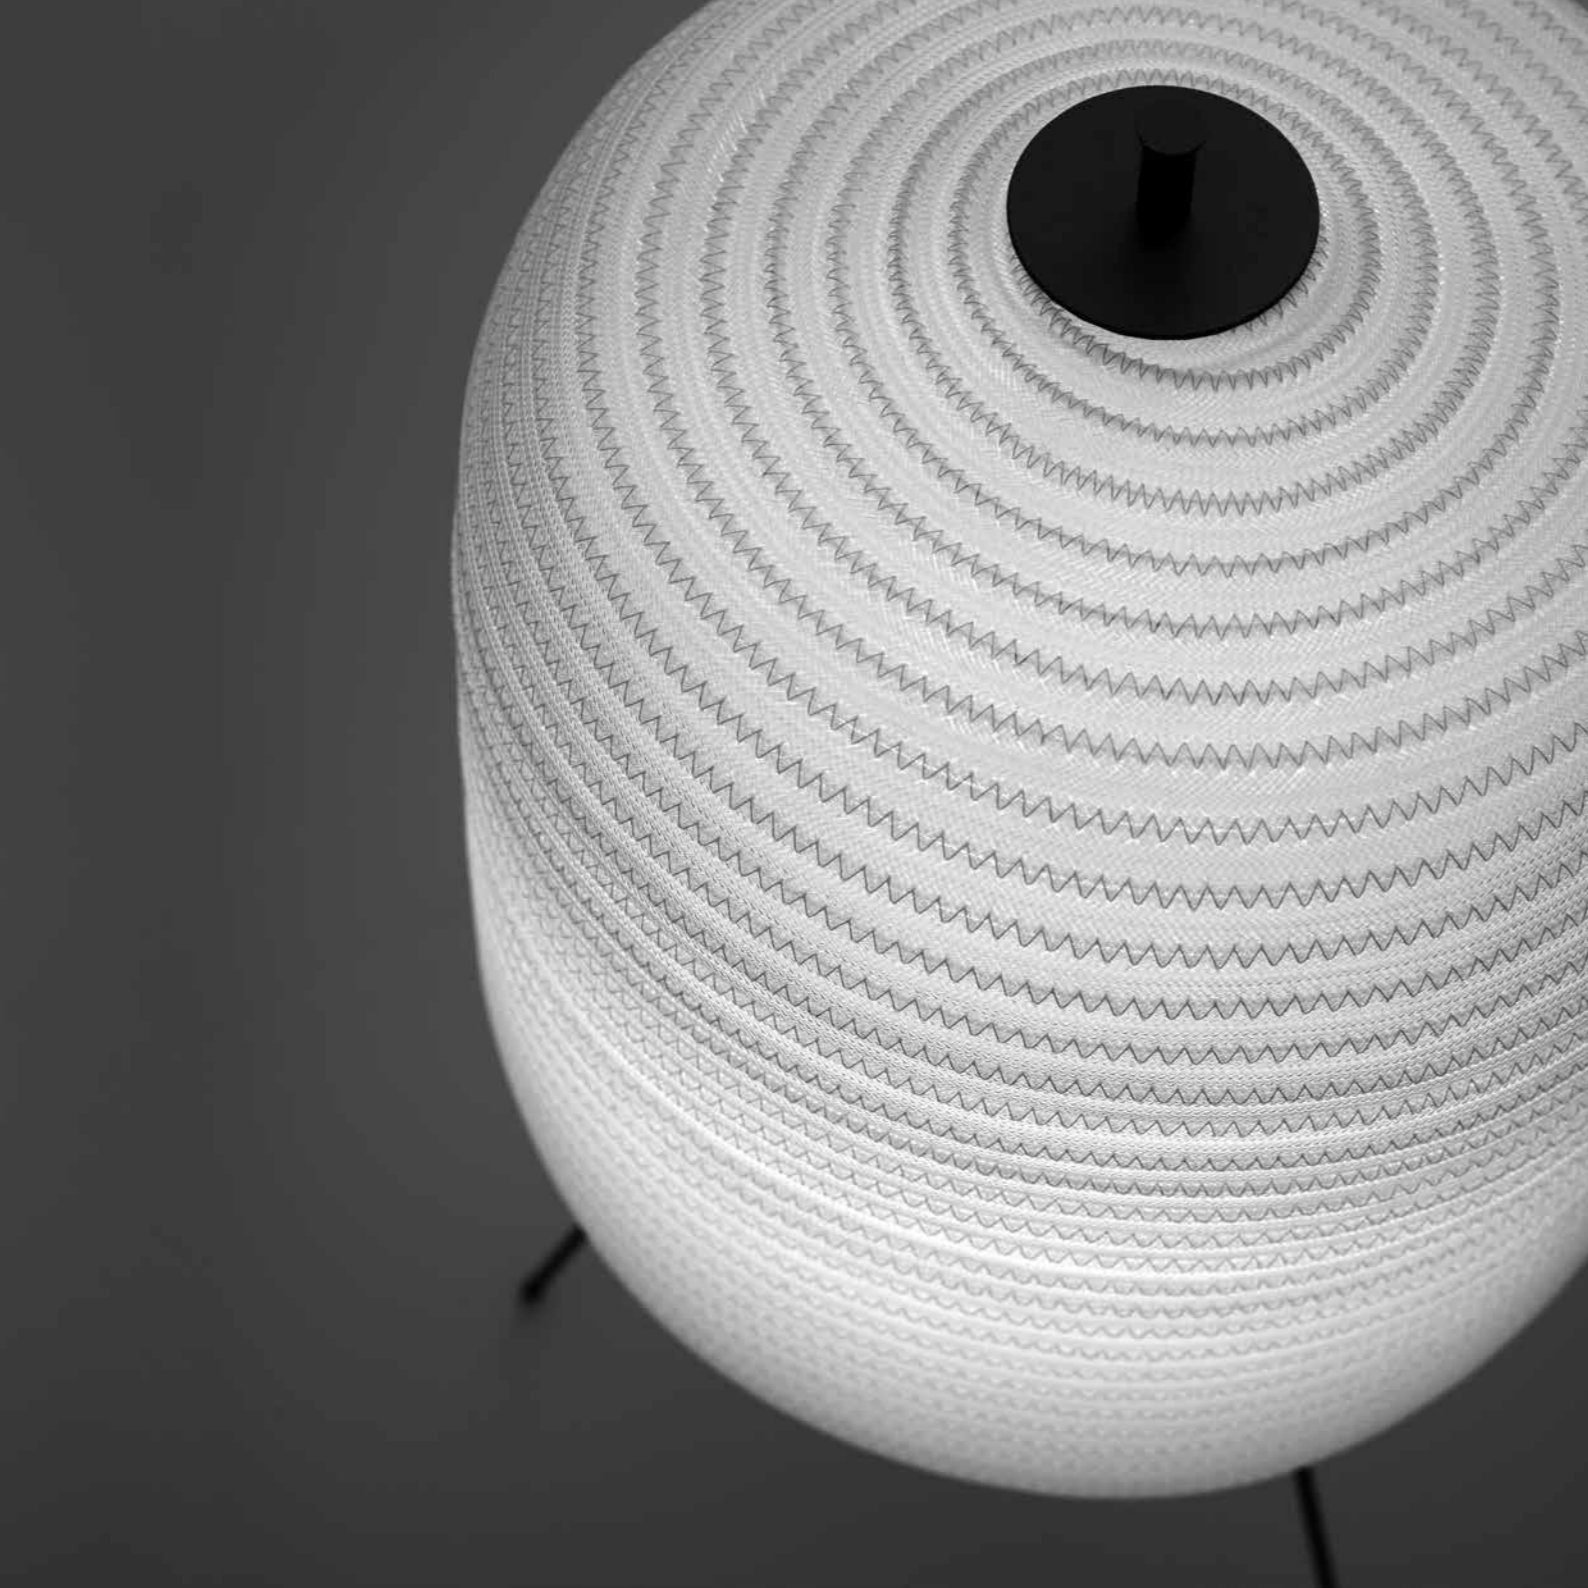

IP 65

18860003	STANDARD	120 V - 60 Hz - MAX 18 W LED - E26 BLACK CABLE 5 m - LED BULB NOT INCLUDED