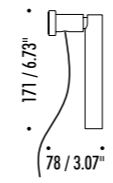

19550303	MATT WHITE - 3000K	24 V DC - 5,6 W LED - 352 lm - CRI > 90 POWER SUPPLY WITH PLUG
19550303-27	MATT WHITE - 2700K	MAGNETIC FIXING - WHITE CABLE 5 m ADJUSTABLE - DIMMER INCLUDES LED DRIVER INPUT 100-240 V - 50/60 Hz
19550403	MATT BLACK - 3000K	24 V DC - 5,6 W LED - 352 lm - CRI > 90 POWER SUPPLY WITH PLUG
19550403-27	MATT BLACK - 2700K	MAGNETIC FIXING - BLACK CABLE 5 m ADJUSTABLE - DIMMER INCLUDES LED DRIVER INPUT 100-240 V - 50/60 Hz