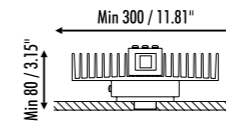

DRIVER DIMENSION