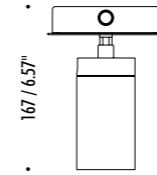

18530303	MATT WHITE	120 V - 60 Hz - MAX 10 W LED - GU10 ADJUSTABLE - BULB NOT INCLUDED WHITE CABLE 2 m MAXIMUM 20 CONNECTABLE LUMINAIRES
18530403	MATT BLACK	120 V - 60 Hz - MAX 10 W LED - GU10 ADJUSTABLE - BULB NOT INCLUDED BLACK CABLE 2 m MAXIMUM 20 CONNECTABLE LUMINAIRES

OPTIONAL ACCESSORIES

17470303	MATT WHITE	WALL AND CEILING ROSE
17470403	MATT BLACK