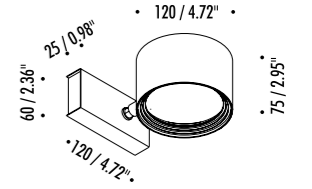

1A1070303	MATT WHITE	48 V DC - MAX 12,6 W LED MAX 5 SPOT ON ENDLESS COMPULSORY POWER SUPPLY KIT NOT INCLUDED - SEE PAGE 207-209 LED MODULE NOT INCLUDED OPTIONAL LED MODULE ACCESSORIES
1A1070403	MATT BLACK	

COMPULSORY ACCESSORIES

50041500	LED MODULE 15° SPOT	12,6 W LED (350 mA) - 15° - 3000K - 1350 lm - CRI 90 - DIMMABLE
50041510	LED MODULE 15° SPOT	12,6 W LED (350 mA) - 15° - 2700K - 1269 lm - CRI 90 - DIMMABLE
50041350	LED MODULE 24° SPOT	12,6 W LED (350 mA) - 24° - 3000K - 1361 lm - CRI 90 - DIMMABLE
50041450	LED MODULE 24° SPOT	12,6 W LED (350 mA) - 24° - 2700K - 1281 lm - CRI 90 - DIMMABLE

OPTIONAL ACCESSORIES

1A1210003	STANDARD	DARKLIGHT