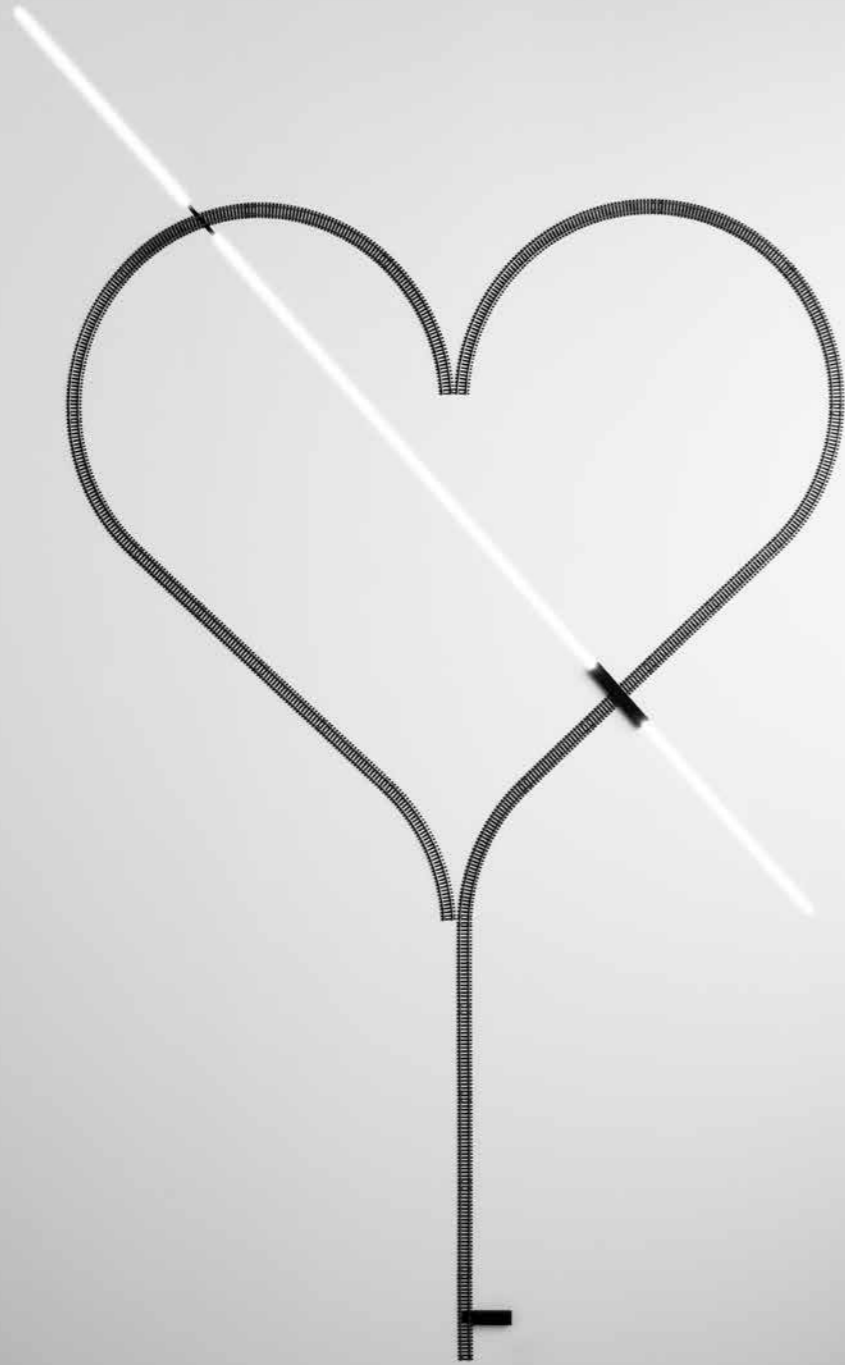

DRIVER

19810003	STANDARD	24 V DC - 22 W LED - 3000K - 2000 lm - CRI > 90 HEART CONFIGURATION INCLUDES POWER SUPPLY KIT WITH PLUG INPUT 100-240 V - 50/60 Hz DIMMER