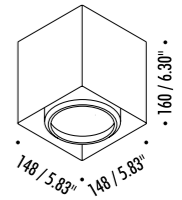

1A1110303	MATT WHITE	120 V - 60 Hz - MAX 15 W LED ADJUSTABLE - PUSH - 1-10 V DIMMABLE COMPULSORY LED MODULE NOT INCLUDED OPTIONAL LED MODULE ACCESSORIES
1A1113403	MATT WHITE - BLACK BICOLOUR	

COMPULSORY ACCESSORIES

50041500	LED MODULE 15° SPOT	MAX 15 W LED - 15° - 3000K - 1456 lm - CRI 90 - DIMMABLE
50041510	LED MODULE 15° SPOT	MAX 15 W LED - 15° - 2700K - 1350 lm - CRI 90 - DIMMABLE
50041350	LED MODULE 24° SPOT	MAX 15 W LED - 24° - 3000K - 1584 lm - CRI 90 - DIMMABLE
50041450	LED MODULE 24° SPOT	MAX 15 W LED - 24° - 2700K - 1480 lm - CRI 90 - DIMMABLE

OPTIONAL ACCESSORIES

1A1210003	STANDARD	DARKLIGHT