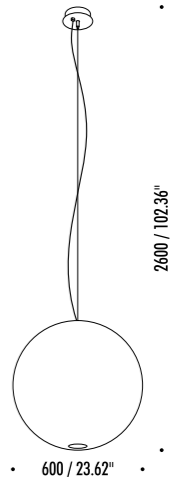

2600 / 102.36"

600 / 23.62"

16570003	STANDARD	120 V - 60 Hz - MAX 25 W LED - E26 + MAX 10 W LED - GU10 TRANSPARENT CABLE - WHITE CEILING ROSE DUAL EMISSION - BULBS NOT INCLUDED OPTIONAL ACCESSORIES SUSPENSION KIT - SEE PAGE 101