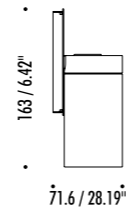

17840303	MATT WHITE	120 V - 60 Hz - MAX 10 W LED - GU10 ADJUSTABLE - WHITE WALL BACK PLATE BULB NOT INCLUDED
17840403	MATT BLACK