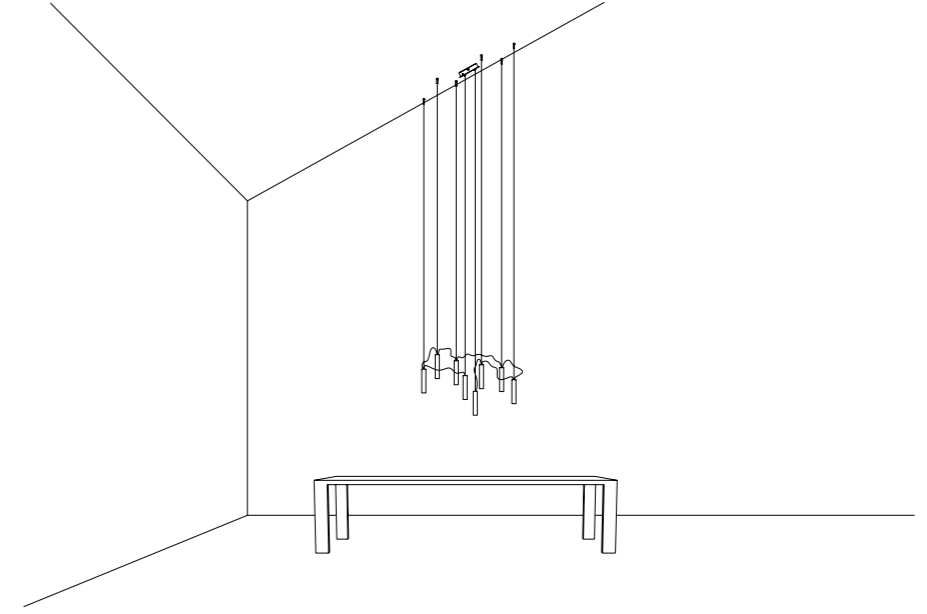

1A0530003 - SLOPED CEILING FIXING HOOK