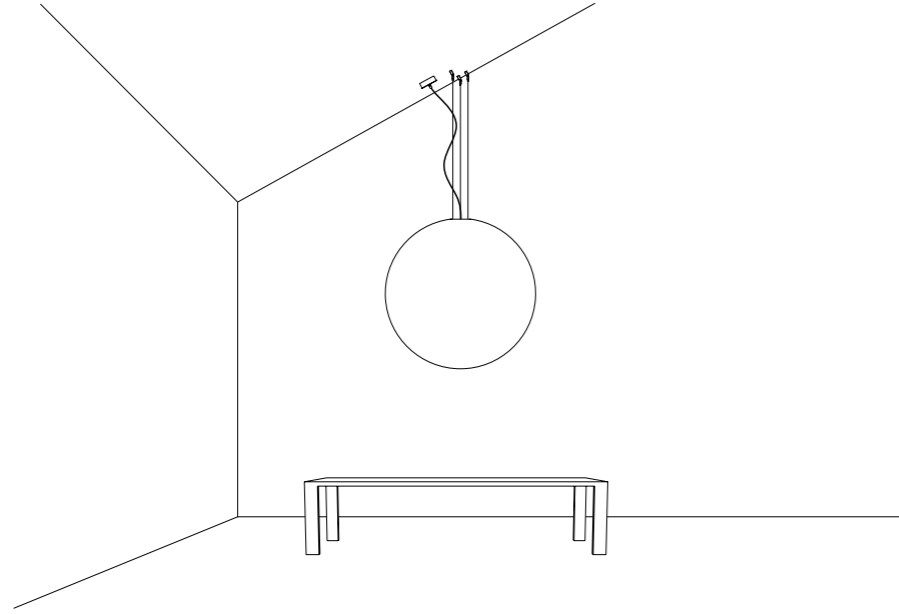

1A0510003 - SLOPED CEILING FIXING KIT