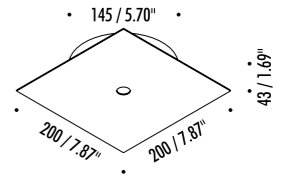

19230303	MATT WHITE - 3000K	120 V - 60 Hz - 8,5 W LED - 375 lm - CRI > 90 NOT DIMMABLE
19230303-27	MATT WHITE - 2700K