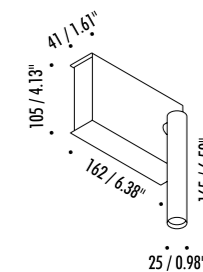

18810303	MATT WHITE - 3000K	120 V - 60 Hz - 7,5 W LED - 352 lm - CRI > 90 ADJUSTABLE - 1-10 V - PUSH DIMMABLE
18810303-27	MATT WHITE - 2700K	
18810403	MATT BLACK - 3000K	
18810403-27	MATT BLACK - 2700K	

18980303	MATT WHITE - 3000K	120 V - 60 Hz - 7,5 W LED - 352 lm - CRI > 90 ADJUSTABLE - DALI DIMMABLE
18980303-27	MATT WHITE - 2700K	
18980403	MATT BLACK - 3000K	
18980403-27	MATT BLACK - 2700K