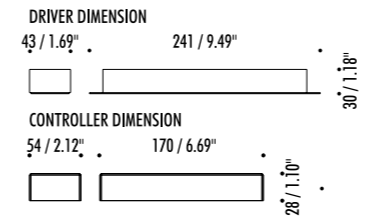

REMOTE POWER SUPPLY KIT

POWER SUPPLY KIT WITH PLUG