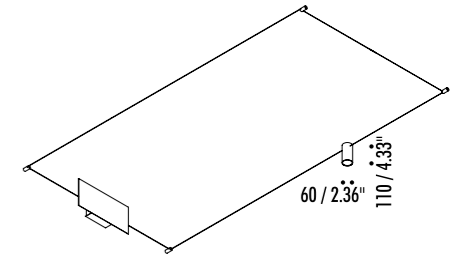

DRIVER DIMENSION

• 79 / 3.11" • • 124 / 4.88" •
22 / 0.87"

LAYOUT EXAMPLES

WALL ROSE

1A0750403	STANDARD NARROW BEAM - 3000K	MAX 350 mA DC - 1 x 3,6 W LED - NARROW BEAM 3000K - 288 lm - CRI > 95 / 2700K - 272 lm - CRI > 95 UNIPOLAR WIRE 24 m - 4 BLACK WIRES GUIDE - MAX 4 SPOT ON UNIPOLAR WIRE WHITE WALL ROSE INCLUDES LED DRIVER INPUT 110-240 V - 50/60 Hz - DALI - PUSH - 1-10 V DIMMABLE OPTIONAL ACCESSORIES NOT INCLUDED - SEE PAGE 201
1A0750403-27	STANDARD NARROW BEAM - 2700K	
19780403	STANDARD MEDIUM BEAM - 3000K	MAX 350 mA DC - 1 x 3,6 W LED - MEDIUM BEAM 3000K - 286 lm - CRI > 95 / 2700K - 270 lm - CRI > 95 UNIPOLAR WIRE 24 m - 4 BLACK WIRES GUIDE - MAX 4 SPOT ON UNIPOLAR WIRE WHITE WALL ROSE INCLUDES LED DRIVER INPUT 110-240 V - 50/60 Hz - DALI - PUSH - 1-10 V DIMMABLE OPTIONAL ACCESSORIES NOT INCLUDED - SEE PAGE 201
19780403-27	STANDARD MEDIUM BEAM - 2700K	