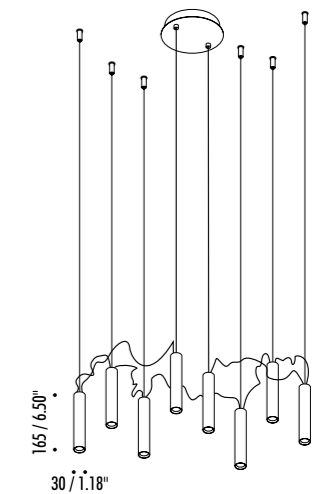

18040303	MATT WHITE - 3000K	120 V - 60 Hz - 18,5 W LED - 960 lm - CRI > 90
18040303-27	MATT WHITE - 2700K	WHITE CEILING ROSE - 1-10 V - PUSH DIMMABLE
		RED WIRES FOR LED MODULES CONNECTION
		OPTIONAL ACCESSORIES SUSPENSION KIT - SEE PAGE 101
18042603	MATT TOTAL BLACK - 3000K	120 V - 60 Hz - 18,5 W LED - 960 lm - CRI > 90
18042603-27	MATT TOTAL BLACK - 2700K	BLACK CEILING ROSE - PUSH - 1-10 V DIMMABLE
		ANTHRACITE GRAY WIRES FOR LED MODULES CONNECTION
		OPTIONAL ACCESSORIES SUSPENSION KIT - SEE PAGE 101