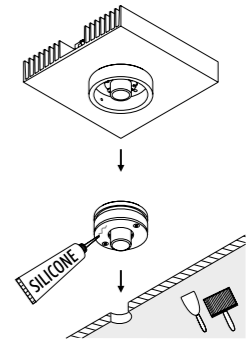

DRIVER DIMENSION