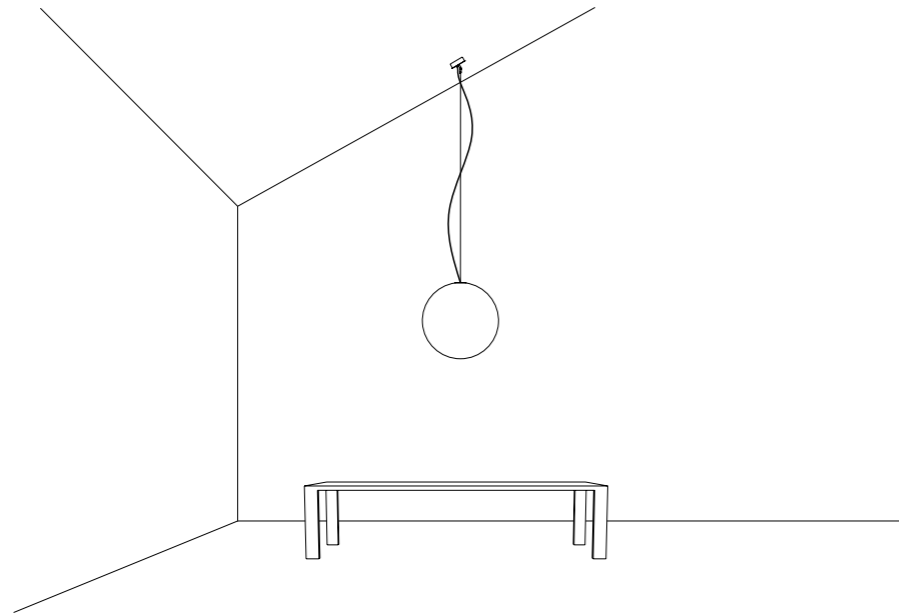

1A0520003 - SLOPED ROSE FIXING KIT