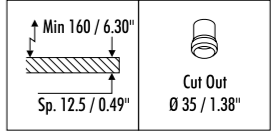

1A0540003	STANDARD DIM PUSH - 1-10 V - 3000K	24 V DC - 6 W LED - 392 lm - CRI > 90 VISIBLE HOLE Ø 25 mm - LUMINAIRE REMOVABLE FOR MAINTENANCE COMPULSORY INSTALLATION KIT NOT INCLUDED - SEE PAGE 243 INCLUDES LED DRIVER INPUT 110-240 V - 50/60 Hz - PUSH - 1-10 V DIMMABLE
1A0540003-27	STANDARD DIM PUSH - 1-10 V - 2700K	
1A0550003	STANDARD DIM DALI - 3000K	24 V DC - 6 W LED - 392 lm - CRI > 90 VISIBLE HOLE Ø 25 mm - LUMINAIRE REMOVABLE FOR MAINTENANCE COMPULSORY INSTALLATION KIT NOT INCLUDED - SEE PAGE 243 INCLUDES LED DRIVER INPUT 110-240 V - 50/60 Hz - DALI DIMMABLE
1A0550003-27	STANDARD DIM DALI - 2700K	
1A0560003	STANDARD DIM TRIAC - 3000K	24 V DC - 6 W LED - 392 lm - CRI > 90 VISIBLE HOLE Ø 25 mm - LUMINAIRE REMOVABLE FOR MAINTENANCE COMPULSORY INSTALLATION KIT NOT INCLUDED - SEE PAGE 243 INCLUDES LED DRIVER INPUT 110-240 V - 50/60 Hz - TRIAC / IGBT DIMMABLE
1A0560003-27	STANDARD DIM TRIAC - 2700K