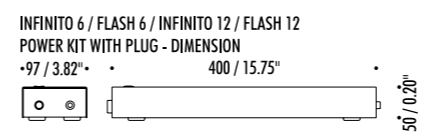

REMOTE POWER SUPPLY KIT

POWER SUPPLY KIT WITH PLUG