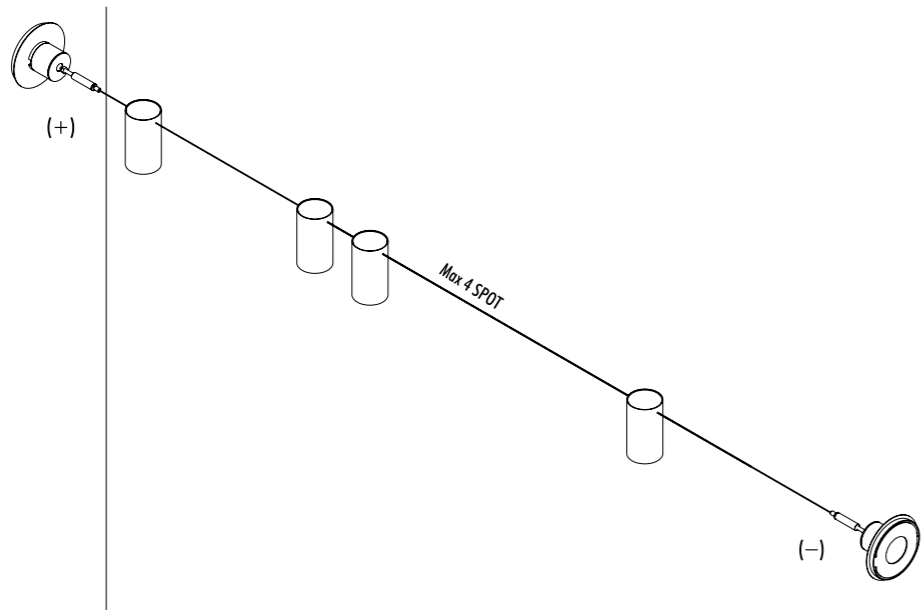

DRIVER DIMENSION

• 79 / 3.11" • • 124 / 4.88" •
22 / 0.87"