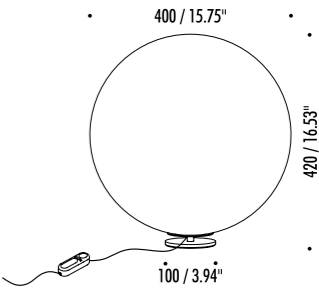

19800003	STANDARD	120 V - 60 Hz - MAX 18 W LED - E26 WHITE CABLE - DIMMER - BULB NOT INCLUDED