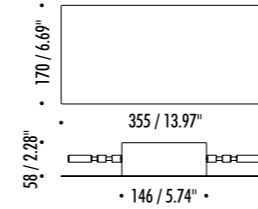

DRIVER DIMENSION

• 79 / 3.11" • • 124 / 4.88" •
22 / 0.87"

LAYOUT EXAMPLES

WALL ROSE

1A0750403	STANDARD NARROW BEAM - 3000K	MAX 350 mA DC - 1 x 3,6 W LED - NARROW BEAM 3000K - 288 lm - CRI > 95 / 2700K - 272 lm - CRI > 95 UNIPOLAR WIRE 24 m - 4 BLACK WIRES GUIDE - MAX 4 SPOT ON UNIPOLAR WIRE WHITE WALL ROSE INCLUDES LED DRIVER INPUT 110-240 V - 50/60 Hz - DALI - PUSH - 1-10 V DIMMABLE OPTIONAL ACCESSORIES NOT INCLUDED - SEE PAGE 201
1A0750403-27	STANDARD NARROW BEAM - 2700K	
19780403	STANDARD MEDIUM BEAM - 3000K	MAX 350 mA DC - 1 x 3,6 W LED - MEDIUM BEAM 3000K - 286 lm - CRI > 95 / 2700K - 270 lm - CRI > 95 UNIPOLAR WIRE 24 m - 4 BLACK WIRES GUIDE - MAX 4 SPOT ON UNIPOLAR WIRE WHITE WALL ROSE INCLUDES LED DRIVER INPUT 110-240 V - 50/60 Hz - DALI - PUSH - 1-10 V DIMMABLE OPTIONAL ACCESSORIES NOT INCLUDED - SEE PAGE 201
19780403-27	STANDARD MEDIUM BEAM - 2700K	