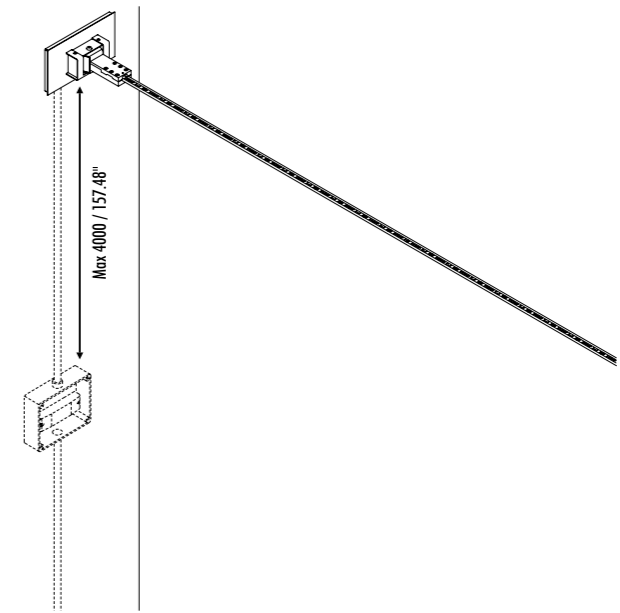

REMOTE POWER SUPPLY KIT

POWER SUPPLY KIT WITH PLUG