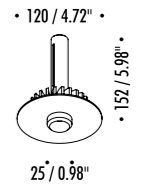

1A0540003	STANDARD DIM PUSH - 1-10 V - 3000K	24 V DC - 6 W LED - 392 lm - CRI > 90 VISIBLE HOLE Ø 25 mm - LUMINAIRE REMOVABLE FOR MAINTENANCE COMPULSORY INSTALLATION KIT NOT INCLUDED - SEE PAGE 243 INCLUDES LED DRIVER INPUT 110-240 V - 50/60 Hz - PUSH - 1-10 V DIMMABLE
1A0540003-27	STANDARD DIM PUSH - 1-10 V - 2700K	
1A0550003	STANDARD DIM DALI - 3000K	24 V DC - 6 W LED - 392 lm - CRI > 90 VISIBLE HOLE Ø 25 mm - LUMINAIRE REMOVABLE FOR MAINTENANCE COMPULSORY INSTALLATION KIT NOT INCLUDED - SEE PAGE 243 INCLUDES LED DRIVER INPUT 110-240 V - 50/60 Hz - DALI DIMMABLE
1A0550003-27	STANDARD DIM DALI - 2700K	
1A0560003	STANDARD DIM TRIAC - 3000K	24 V DC - 6 W LED - 392 lm - CRI > 90 VISIBLE HOLE Ø 25 mm - LUMINAIRE REMOVABLE FOR MAINTENANCE COMPULSORY INSTALLATION KIT NOT INCLUDED - SEE PAGE 243 INCLUDES LED DRIVER INPUT 110-240 V - 50/60 Hz - TRIAC / IGBT DIMMABLE
1A0560003-27	STANDARD DIM TRIAC - 2700K