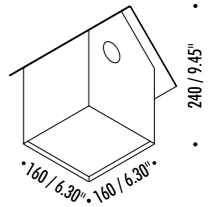

IP 65

17230003	STANDARD	MAX 350 mA DC - 5,5 W LED - 3000K - 306 lm - CRI > 80 INCLUDES LED DRIVER INPUT 100-240 V - 50/60 Hz - IP67 - NOT DIMMABLE