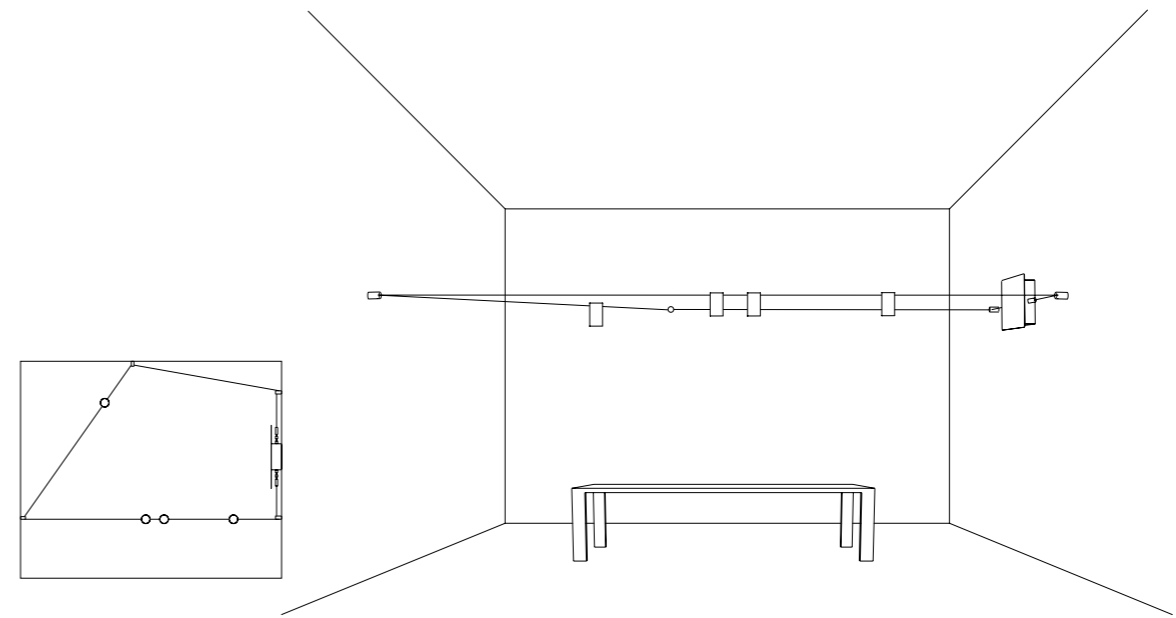

LAYOUT EXAMPLES