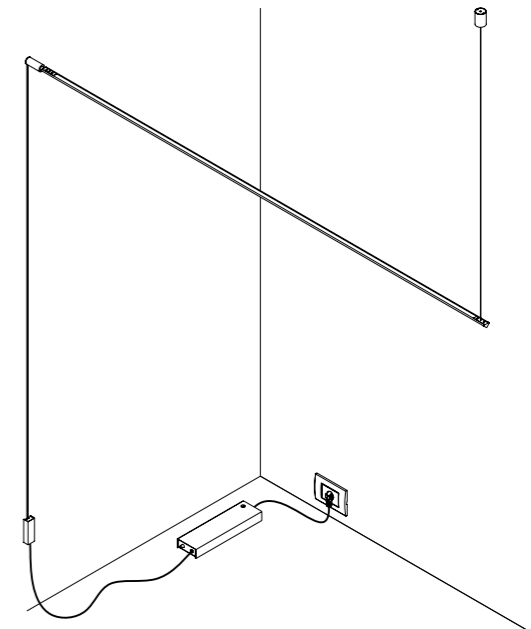

REMOTE POWER SUPPLY KIT

POWER SUPPLY KIT WITH PLUG