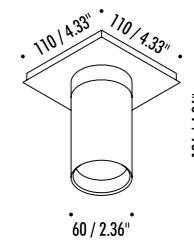

18540303	MATT WHITE	120 V - 60 Hz - MAX 10 W LED - GU10 BULB NOT INCLUDED