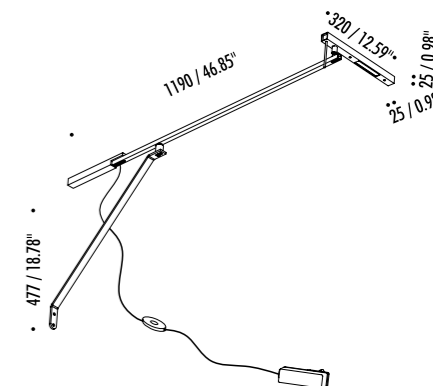

19760403	MATT BLACK	24 V DC - 13 W LED - 3000K - 823 lm - CRI > 90 BLACK CABLE ADJUSTABLE - DIMMER INCLUDES LED DRIVER INPUT 100-240 V - 50/60 Hz