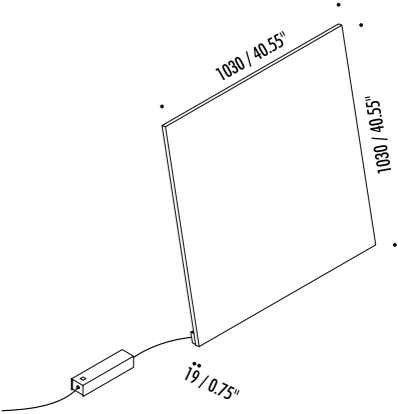

18180003	STANDARD	120 V - 60 Hz - 30 W LED - RGB WIRELESS CONTROL POWER SUPPLY WITH PLUG - TRANSPARENT CABLE