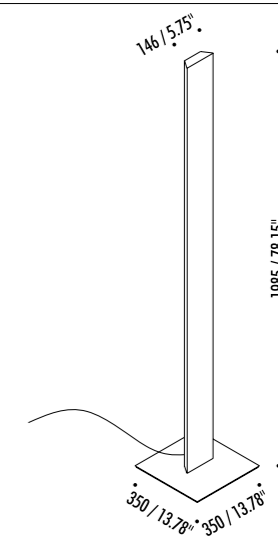

17720303	MATT WHITE	120 V - 60 Hz - 80 W LED - 2700K - 2832 lm - CRI > 90 RGBW WIRELESS CONTROL BLACK CABLE
17721303	BLACK BRUSHED STAINLESS STEEL