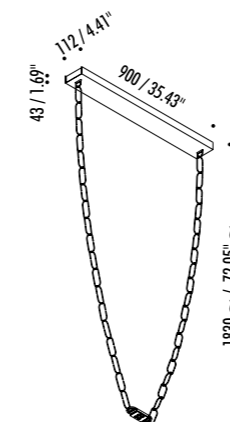

19880003	STANDARD - 3000K	ChainDelier 1-1 120 V - 60 Hz - 1 x 5 W LED - 406 lm / 2700K - 370 lm - CRI > 90
19880003-27	STANDARD - 2700K	40 GOLD FINISH LINKS - BIG GOLD FINISH CEILING ROSE
		0-10 V DIMMABLE
		OPTIONAL ACCESSORIES - SEE PAG 97

19900003	STANDARD - 3000K	ChainDelier 1-2 120 V - 60 Hz - 2 x 5 W LED - 2 x 406 lm / 2700K - 2 x 370 lm - CRI > 90
19900003-27	STANDARD - 2700K	60 GOLD FINISH LINKS - BIG GOLD FINISH CEILING ROSE
		0-10 V DIMMABLE
		OPTIONAL ACCESSORIES - SEE PAG 97

19920003	STANDARD - 3000K	ChainDelier 1-3 120 V - 60 Hz - 3 x 5 W LED - 3 x 406 lm / 2700K - 3 x 370 lm - CRI > 90
19920003-27	STANDARD - 2700K	100 GOLD FINISH LINKS - BIG GOLD FINISH CEILING ROSE - SMALL GOLD FINISH CEILING ROSE
		0-10 V DIMMABLE
		OPTIONAL ACCESSORIES - SEE PAG 97