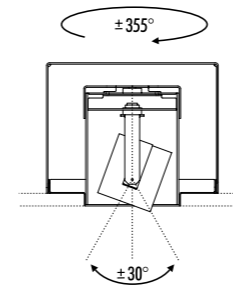

19620303	MATT WHITE - 3000K	MAX 400 mA DC - MAX 12 W LED - 589 lm - CRI > 95 COMPULSORY INSTALLATION KIT NOT INCLUDED ADJUSTABLE - OPTIONAL LED MODULE ACCESSORIES NOT INCLUDED INCLUDES LED DRIVER INPUT 110-240 V - 50/60 Hz - 1-10 V - PUSH DIMMABLE
19620303-27	MATT WHITE - 2700K	
19620403	MATT BLACK - 3000K	
19620403-27	MATT BLACK - 2700K	
19090303	MATT WHITE - 3000K	MAX 400 mA DC - MAX 12 W LED - 589 lm - CRI > 95 COMPULSORY INSTALLATION KIT NOT INCLUDED ADJUSTABLE - OPTIONAL LED MODULE ACCESSORIES NOT INCLUDED INCLUDES LED DRIVER INPUT 110-240 V - 50/60 Hz - DALI DIMMABLE
19090303-27	MATT WHITE - 2700K	
19090403	MATT BLACK - 3000K	
19090403-27	MATT BLACK - 2700K	

COMPULSORY INSTALLATION KITS

18420303	MATT WHITE	PLASTERBOARD FRAME 12,5 mm
18420403	MATT BLACK	PLASTERBOARD CUT-OUT 104 x 104 mm MINIMUM SPACE FOR MOUNTING 130 mm

"POINT SOURCE OPTICS" OPTIONAL LED MODULE ACCESSORIES FOR UNIFORM AND HIGH INTENSITY BEAMS

5158002	STANDARD	FILTER - MR16 - 25°
5158003	STANDARD	FILTER - MR16 - 36°
5158004	STANDARD	DARKLIGHT - MR16