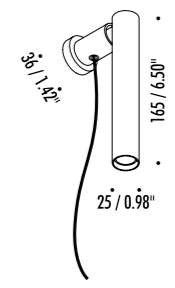

18160303	MATT WHITE - 3000K	MAX 500 mA DC - MAX 5,6 W LED - 352 lm - CRI > 90
18160303-27	MATT WHITE - 2700K	MAGNETIC FIXING - WHITE CABLE 3 m
		ADJUSTABLE
		INCLUDES LED DRIVER INPUT 100-240 V - 50/60 Hz - NOT DIMMABLE
18160403	MATT BLACK - 3000K	MAX 500 mA DC - MAX 5,6 W LED - 352 lm - CRI > 90
18160403-27	MATT BLACK - 2700K	MAGNETIC FIXING - BLACK CABLE 3 m
		ADJUSTABLE
		INCLUDES LED DRIVER INPUT 100-240 V - 50/60 Hz - NOT DIMMABLE