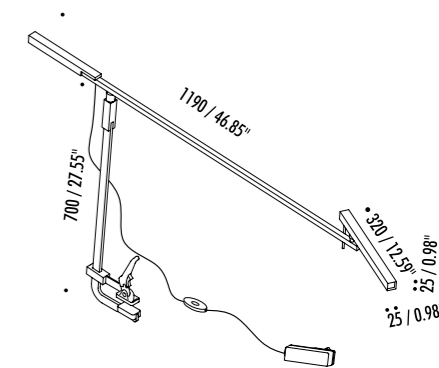

19070403	MATT BLACK	24 V DC - 13 W LED - 3000K - 823 lm - CRI > 90 BLACK CABLE - RED LEVER CLAMP ADJUSTABLE - DIMMER INCLUDES LED DRIVER INPUT 100-240 V - 50/60 Hz