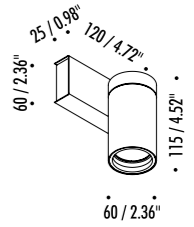

1A0330303	MATT WHITE - 3000K	48 V DC - MAX 12,6 W LED 3000K - 930 lm - CRI 97 / 2700K - 880 lm - CRI 97 MAX 5 DOT ON ENDLESS COMPULSORY POWER SUPPLY KIT NOT INCLUDED - SEE PAGE 207-209 COMPULSORY ACCESSORIES NOT INCLUDED
1A0330303-27	MATT WHITE - 2700K	
1A0330403	MATT BLACK - 3000K	
1A0330403-27	MATT BLACK - 2700K	

COMPULSORY ACCESSORIES

1A1640003	LENS NARROW BEAM	DOT ENDLESS LENS
1A1650003	LENS MEDIUM BEAM