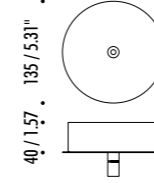

CEILING ROSE

19860003	STANDARD	MOON 120 120 V - 60 Hz - MAX 2 x 25 W LED - E26 WHITE CABLE - WHITE CEILING ROSE - BULBS NOT INCLUDED OPTIONAL ACCESSORIES SUSPENSION KIT - SEE PAGE 101
18780003	STANDARD	MOON 200 120 V - 60 Hz - MAX 4 x 25 W LED - E26 WHITE CABLE - WHITE CEILING ROSE - BULBS NOT INCLUDED