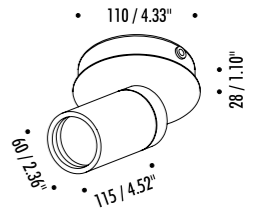

18530303	MATT WHITE	120 V - 60 Hz - MAX 10 W LED - GU10 ADJUSTABLE - BULB NOT INCLUDED WHITE CABLE 2 m MAXIMUM 20 CONNECTABLE LUMINAIRES
18530403	MATT BLACK	120 V - 60 Hz - MAX 10 W LED - GU10 ADJUSTABLE - BULB NOT INCLUDED BLACK CABLE 2 m MAXIMUM 20 CONNECTABLE LUMINAIRES

OPTIONAL ACCESSORIES

17470303	MATT WHITE	WALL AND CEILING ROSE
17470403	MATT BLACK