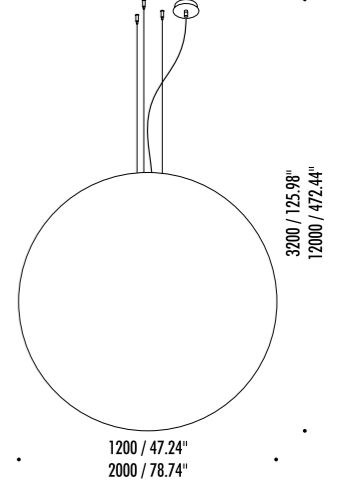

19860003	STANDARD	MOON 120 120 V - 60 Hz - MAX 2 x 25 W LED - E26 WHITE CABLE - WHITE CEILING ROSE - BULBS NOT INCLUDED OPTIONAL ACCESSORIES SUSPENSION KIT - SEE PAGE 101
18780003	STANDARD	MOON 200 120 V - 60 Hz - MAX 4 x 25 W LED - E26 WHITE CABLE - WHITE CEILING ROSE - BULBS NOT INCLUDED