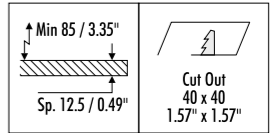

17290303	MATT WHITE - 3000K	MAX 500 mA DC - 5,6 W LED - 352 lm - CRI > 90 PLASTERBOARD CUT-OUT 40 x 40 mm MINIMUM SPACE FOR MOUNTING 85 mm ADJUSTABLE INCLUDES LED DRIVER INPUT 100-240 V - 50/60 Hz - NOT DIMMABLE
17290303-27	MATT WHITE - 2700K	
17290403	MATT BLACK - 3000K	
17290403-27	MATT BLACK - 2700K