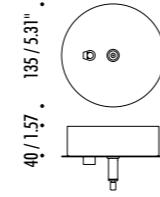

CEILING ROSE

40 / 1.57" . 135 / 5.31"

2600 / 102.36" . 2800 / 110.24"

600 / 23.62" . 800 / 31.50"

15150003	STANDARD	MOON 60 120 V - 60 Hz - MAX 25 W LED - E26 WHITE CABLE - WHITE CEILING ROSE - BULB NOT INCLUDED OPTIONAL ACCESSORIES SUSPENSION KIT - SEE PAGE 101
13720003	STANDARD	MOON 80 120 V - 60 Hz - MAX 25 W LED - E26 WHITE CABLE - WHITE CEILING ROSE - BULB NOT INCLUDED OPTIONAL ACCESSORIES SUSPENSION KIT - SEE PAGE 101