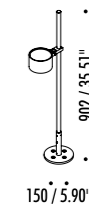

1A1440003	STANDARD - 3000K	MAX 700 mA DC - 8,4 W LED - 639 lm - CRI > 90 BLACK CABLE 9 m - OPTIONAL INSTALLATION KIT NOT INCLUDED CUT-OUT Ø 250 mm MINIMUM SPACE FOR MOUNTING 350 mm ADJUSTABLE INCLUDES LED DRIVER (350 mA DC) INPUT 100-240 V - 50/60 Hz - IP67 - NOT DIMMABLE
1A1440003-27	STANDARD - 2700K	

OPTIONAL INSTALLATION KITS

17730003	STANDARD	INSTALLATION ANCHORING BOLT

OPTIONAL ACCESSORIES

18510403	MATT BLACK - 3000K	ADDITIONAL LED HEAD
18510403-27	MATT BLACK - 2700K	MAX 700 mA DC - 8,4 W LED - 639 lm - CRI > 90