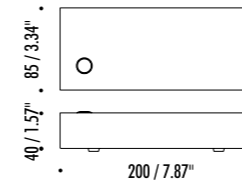

Compasso d'Oro ADI
Award 2014

DESIGN ENZO CALABRESE - DAVIDE GROPPI - 2011
FLOOR LAMP - FIBERGLASS - METAL

SAMPEI

DRIVER