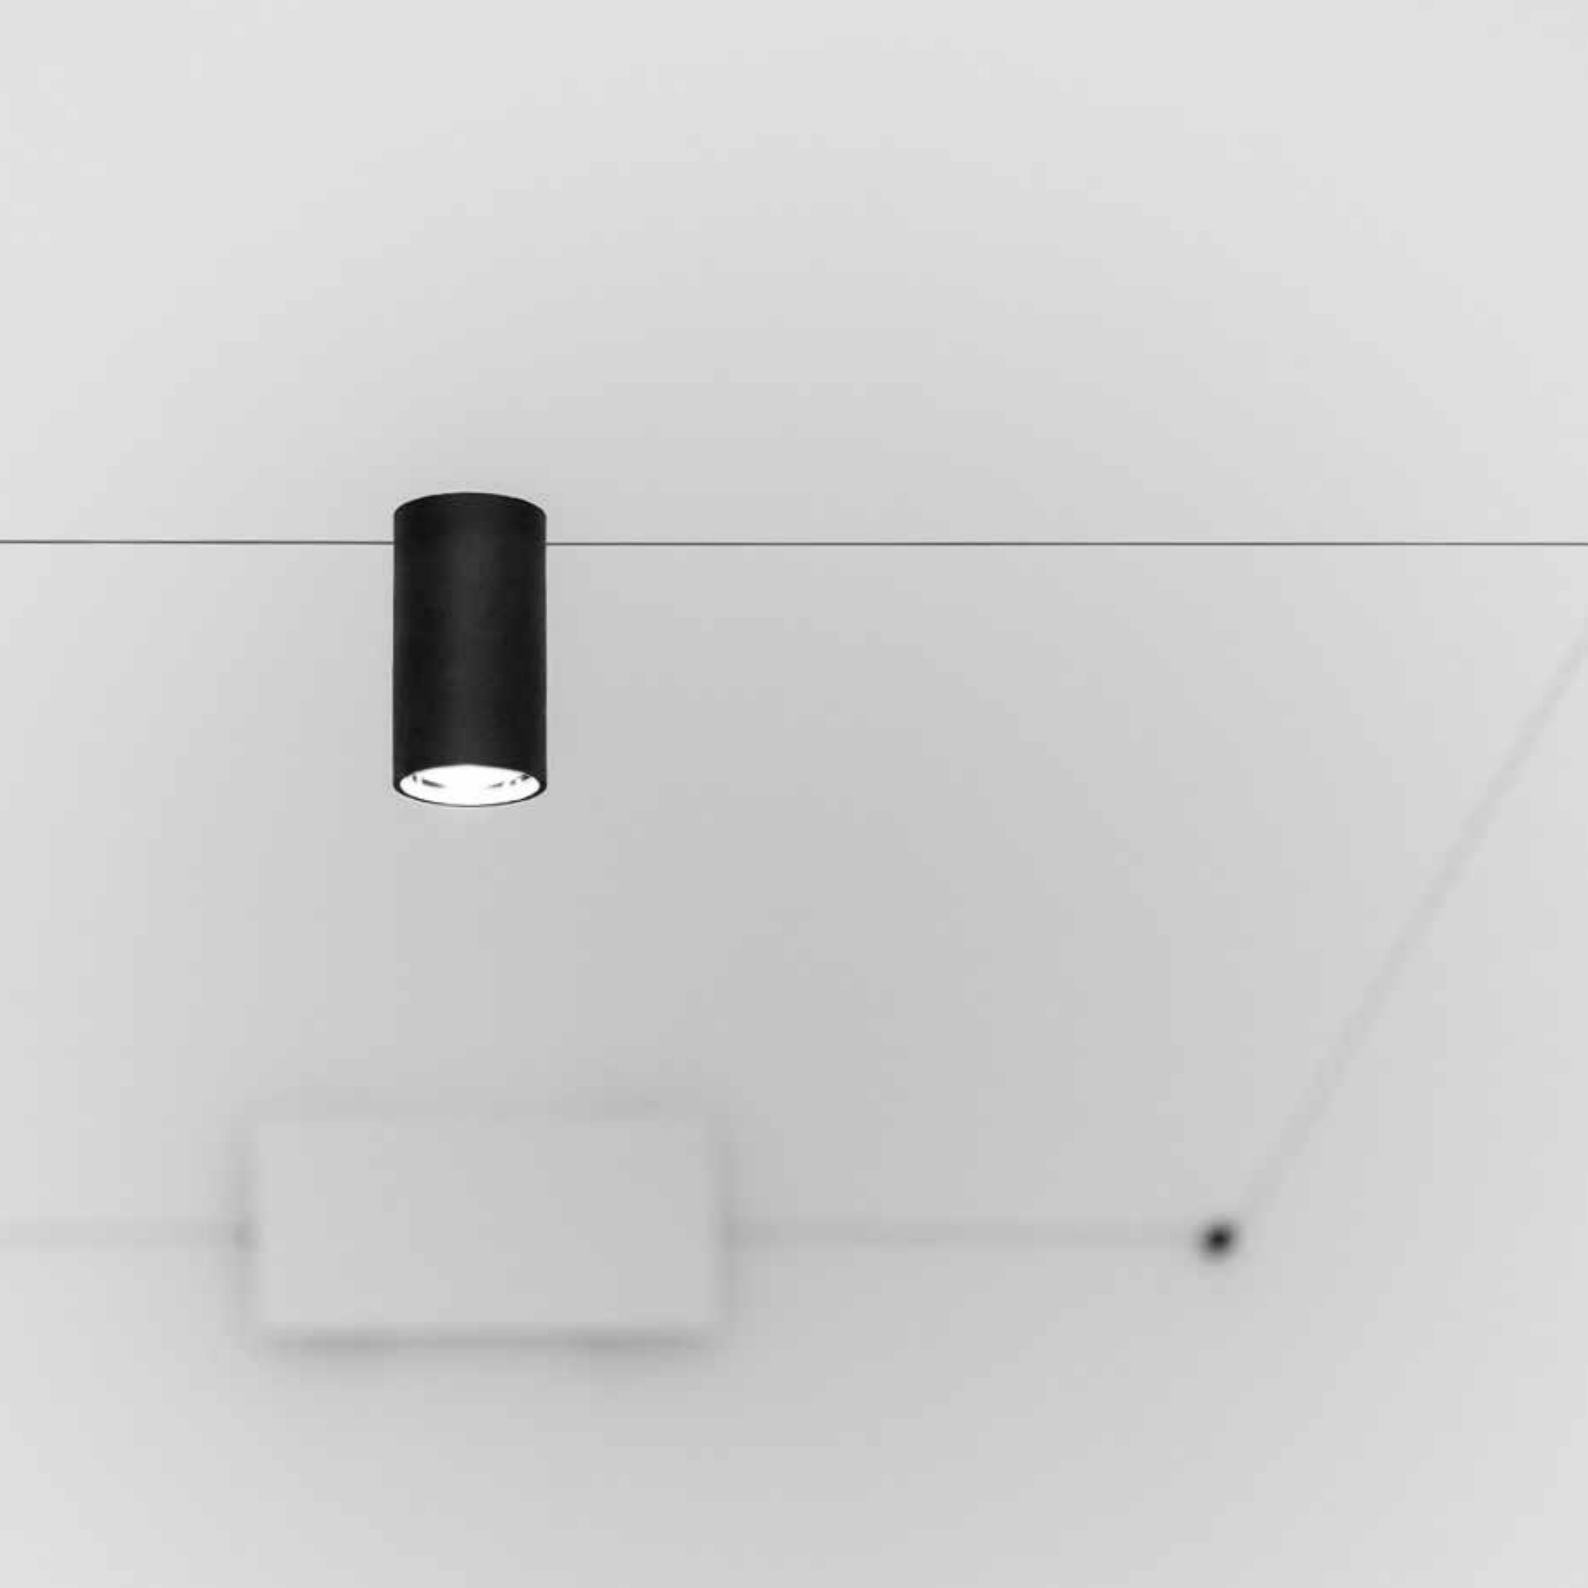

DRIVER DIMENSION

• 79 / 3.11" • • 124 / 4.88" •
22 / 0.87"

LAYOUT EXAMPLES

WALL ROSE

1A0750403	STANDARD NARROW BEAM - 3000K	MAX 350 mA DC - 1 x 3,6 W LED - NARROW BEAM 3000K - 288 lm - CRI > 95 / 2700K - 272 lm - CRI > 95 UNIPOLAR WIRE 24 m - 4 BLACK WIRES GUIDE - MAX 4 SPOT ON UNIPOLAR WIRE WHITE WALL ROSE INCLUDES LED DRIVER INPUT 110-240 V - 50/60 Hz - DALI - PUSH - 1-10 V DIMMABLE OPTIONAL ACCESSORIES NOT INCLUDED - SEE PAGE 201
1A0750403-27	STANDARD NARROW BEAM - 2700K	
19780403	STANDARD MEDIUM BEAM - 3000K	MAX 350 mA DC - 1 x 3,6 W LED - MEDIUM BEAM 3000K - 286 lm - CRI > 95 / 2700K - 270 lm - CRI > 95 UNIPOLAR WIRE 24 m - 4 BLACK WIRES GUIDE - MAX 4 SPOT ON UNIPOLAR WIRE WHITE WALL ROSE INCLUDES LED DRIVER INPUT 110-240 V - 50/60 Hz - DALI - PUSH - 1-10 V DIMMABLE OPTIONAL ACCESSORIES NOT INCLUDED - SEE PAGE 201
19780403-27	STANDARD MEDIUM BEAM - 2700K	