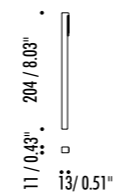

LED PEN

19790003	STANDARD	24 V DC - 3,6 W LED - 3000K - 280 lm - CRI > 90 LED PEN AND PAPER SHEET WITH MICRO SUCTION CUPS REPOSITIONABLE AT WILL INCLUDES LED DRIVER INPUT 100-240 V - 50/60 Hz BLACK CABLE - DIMMER - INCLUDED 5 FILM WITH MICRO SUCTION CUPS