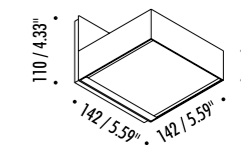

DESIGN DAVIDE GROPPI - ALBERTO ZATTIN - 2011
WALL LAMP - METAL - GLASS

TOAST LED