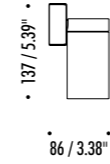

1A0330303	MATT WHITE - 3000K	48 V DC - MAX 12,6 W LED 3000K - 930 lm - CRI 97 / 2700K - 880 lm - CRI 97 MAX 5 DOT ON ENDLESS COMPULSORY POWER SUPPLY KIT NOT INCLUDED - SEE PAGE 207-209 COMPULSORY ACCESSORIES NOT INCLUDED
1A0330303-27	MATT WHITE - 2700K	
1A0330403	MATT BLACK - 3000K	
1A0330403-27	MATT BLACK - 2700K	

COMPULSORY ACCESSORIES

1A1640003	LENS NARROW BEAM	DOT ENDLESS LENS
1A1650003	LENS MEDIUM BEAM