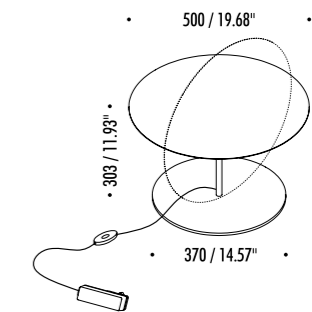

19480003	STANDARD - 3000K	24 V DC - 18 W LED - 1372 lm - CRI > 80
19480003-27	STANDARD - 2700K	BRASS STEM - MIRROR - BLACK CABLE - BLACK BASE
		ADJUSTABLE - DIMMER
		INCLUDES LED DRIVER INPUT 100-240 V - 50/60 Hz