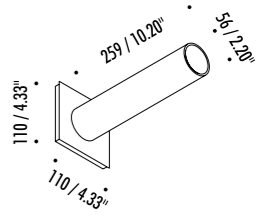

10410003	STANDARD	120 V - 60 Hz - MAX 48 W - G9 WHITE WALL BACK PLATE - BULB NOT INCLUDED