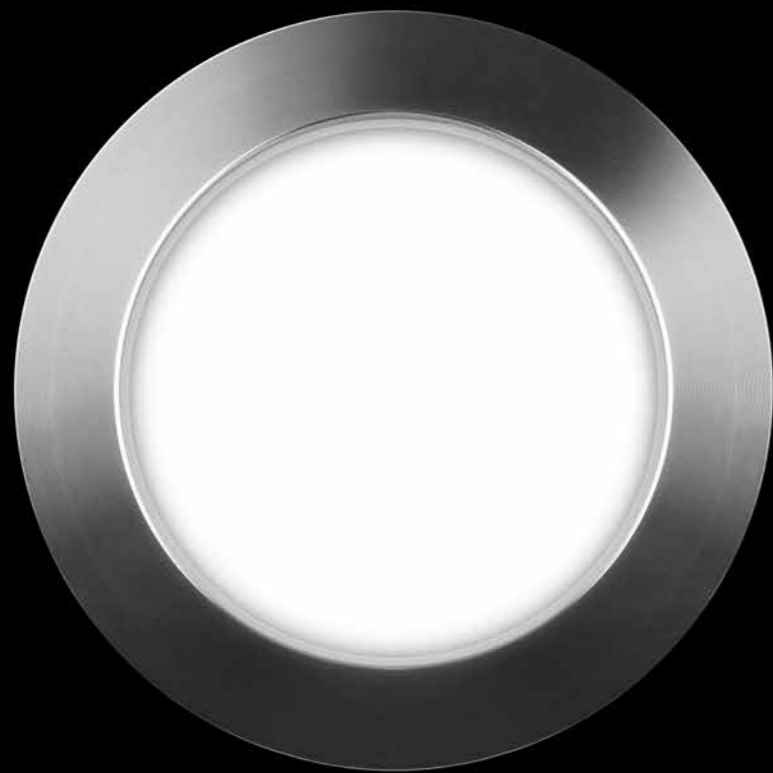

1A1571103	POLISHED STAINLESS STEEL - 10°	MAX 500 mA DC - 20 W LED - 10° - 3000K - 2058 lm - CRI > 90 COMPULSORY INSTALLATION KIT NOT INCLUDED CUT-OUT Ø 94 mm - MINIMUM SPACE FOR MOUNTING 160 mm
1A1581103	POLISHED STAINLESS STEEL - 23°	MAX 500 mA DC - 20 W LED - 23° - 3000K - 2058 lm - CRI > 90 COMPULSORY INSTALLATION KIT NOT INCLUDED CUT-OUT Ø 94 mm - MINIMUM SPACE FOR MOUNTING 160 mm

COMPULSORY INSTALLATION KITS

1A1590003	STANDARD	INSTALLATION BOX
50241070	STANDARD	DRIVER LED INPUT 110-240 V - 50/60 Hz - OUTPUT 500 mA DC - 25 W - IP68 NOT DIMMABLE
1A1660003	STANDARD	DRIVER CONNECTORS IP68 - 2 PIECES