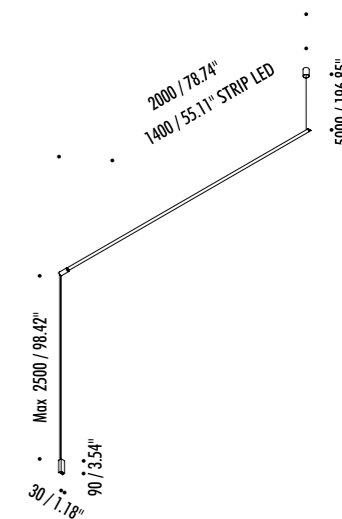

1A0680403	MATT BLACK - 3000K	MERIDIANA - REMOTE KIT 24 V DC - 40 W LED - 1623 lm - CRI > 90
1A0680403-27	MATT BLACK - 2700K	WHITE CEILING ROSE - COMPULSORY POWER SUPPLY KIT INCLUDED - SEE PAGE 207
		INCLUDES LED DRIVER INPUT 120 V - 60 Hz - DALI - PUSH - Q/1-10 V - TRIAC / IGBT DIMMABLE

1A0690403	MATT BLACK - 3000K	MERIDIANA - PLUG KIT 24 V DC - 40 W LED - 1623 lm - CRI > 90
1A0690403-27	MATT BLACK - 2700K	WHITE CEILING ROSE - COMPULSORY POWER SUPPLY KIT INCLUDED - SEE PAGE 207
		INCLUDES LED DRIVER INPUT 120 V - 60 Hz - DIMMABLE

OPTIONAL ACCESORIES

1A0370003	STANDARD	FIXING ROUGH WALLS - 2,5 m

1A0530003	STANDARD	SLOPED CEILING FIXING HOOK SEE PAGE 101