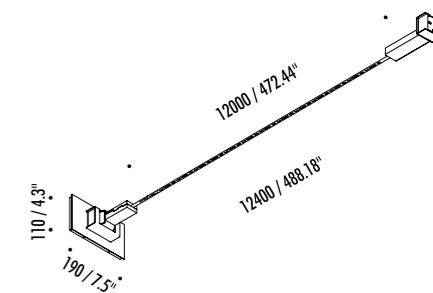

1A0640403	MATT BLACK - 3000K	FLASH 12 - REMOTE KIT 24 V DC - 90 W LED - 8172 lm - CRI > 90 LED MODULE 12 m LONG - CAN BE CUT INTO ANY DESIRED LENGTH LENGTHS AVAILABLE ON REQUEST 18 m - 24 m WHITE WALL BACK PLATE COMPULSORY POWER SUPPLY KIT INCLUDED - SEE PAGE 183 INCLUDES LED DRIVER INPUT 120 V - 60 Hz - DALI - PUSH - 0/1-10 V - TRIAC / IGBT - DIMMABLE OPTIONAL ACCESSORIES NOT INCLUDED - SEE PAGE 185
1A0640403-27	MATT BLACK - 2700K	

1A0650403	MATT BLACK - 3000K	FLASH 12 - PLUG KIT 24 V DC - 90 W LED - 8172 lm - CRI > 90 LED MODULE 12 m LONG - CAN BE CUT INTO ANY DESIRED LENGTH LENGTHS AVAILABLE ON REQUEST 18 m - 24 m WHITE WALL BACK PLATE COMPULSORY POWER SUPPLY KIT INCLUDED - SEE PAGE 183 INCLUDES LED DRIVER INPUT 120 V - 60 Hz - DIMMABLE OPTIONAL ACCESSORIES NOT INCLUDED - SEE PAGE 185
1A0650403-27	MATT BLACK - 2700K