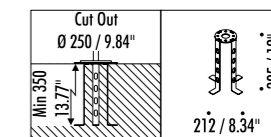

1A1440003	STANDARD - 3000K	MAX 700 mA DC - 8,4 W LED - 639 lm - CRI > 90 BLACK CABLE 9 m - OPTIONAL INSTALLATION KIT NOT INCLUDED CUT-OUT Ø 250 mm MINIMUM SPACE FOR MOUNTING 350 mm ADJUSTABLE INCLUDES LED DRIVER (350 mA DC) INPUT 100-240 V - 50/60 Hz - IP67 - NOT DIMMABLE
1A1440003-27	STANDARD - 2700K	

OPTIONAL INSTALLATION KITS

17730003	STANDARD	INSTALLATION ANCHORING BOLT

OPTIONAL ACCESSORIES

18510403	MATT BLACK - 3000K	ADDITIONAL LED HEAD
18510403-27	MATT BLACK - 2700K	MAX 700 mA DC - 8,4 W LED - 639 lm - CRI > 90