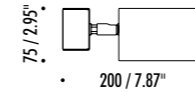

1A1080303	MATT WHITE	48 V DC - MAX 12,6 W LED MAX 5 SPOT ON ENDLESS DIMMABLE WIRELESS CONTROL ONLY WITH DEDICATED APP by DAVIDE GROPPI - SEE PAGE 221 COMPULSORY POWER SUPPLY KIT NOT INCLUDED - SEE PAGE 207-209 LED MODULE NOT INCLUDED OPTIONAL LED MODULE ACCESSORIES
1A1080403	MATT BLACK	

COMPULSORY ACCESSORIES

50041500	LED MODULE 15° SPOT	12,6 W LED (350 mA) - 15° - 3000K - 1350 lm - CRI 90 - DIMMABLE
50041510	LED MODULE 15° SPOT	12,6 W LED (350 mA) - 15° - 2700K - 1269 lm - CRI 90 - DIMMABLE
50041350	LED MODULE 24° SPOT	12,6 W LED (350 mA) - 24° - 3000K - 1361 lm - CRI 90 - DIMMABLE
50041450	LED MODULE 24° SPOT	12,6 W LED (350 mA) - 24° - 2700K - 1281 lm - CRI 90 - DIMMABLE

OPTIONAL ACCESSORIES

1A1210003	STANDARD	DARKLIGHT