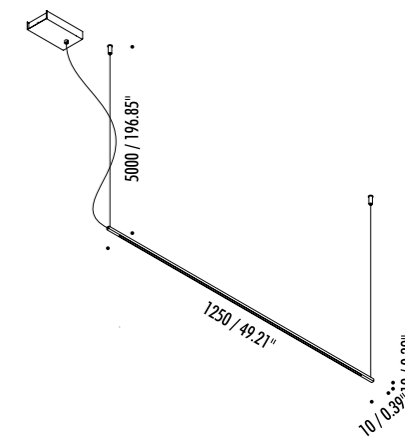

CEILING ROSE

17120303	MATT WHITE - 3000K	120 V - 60 Hz - 15,5 W LED - 619 lm - CRI > 90 COAXIAL CABLE - WHITE CEILING ROSE 1-10 V - PUSH DIMMABLE OPTIONAL ACCESSORIES SUSPENSION KIT - SEE PAGE 101
17120303-27	MATT WHITE - 2700K	
17120803	BRUSHED BRASS - 3000K	
17120803-27	BRUSHED BRASS - 2700K