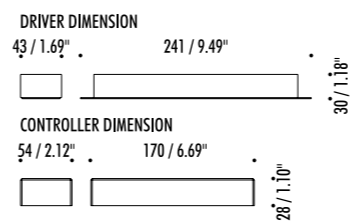

POWER SUPPLY KIT WITH PLUG