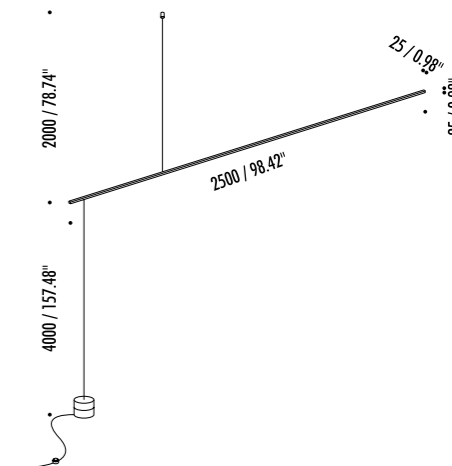

17540403	MATT BLACK - 3000K	120 V - 60 Hz - 15 W LED - 560 lm - CRI > 90 POWER SUPPLY WITH PLUG - TRANSPARENT CABLE DUAL EMISSION - NOT DIMMABLE OPTIONAL ACCESSORIES SUSPENSION KIT - SEE PAGE 101
17540403-27	MATT BLACK - 2700K