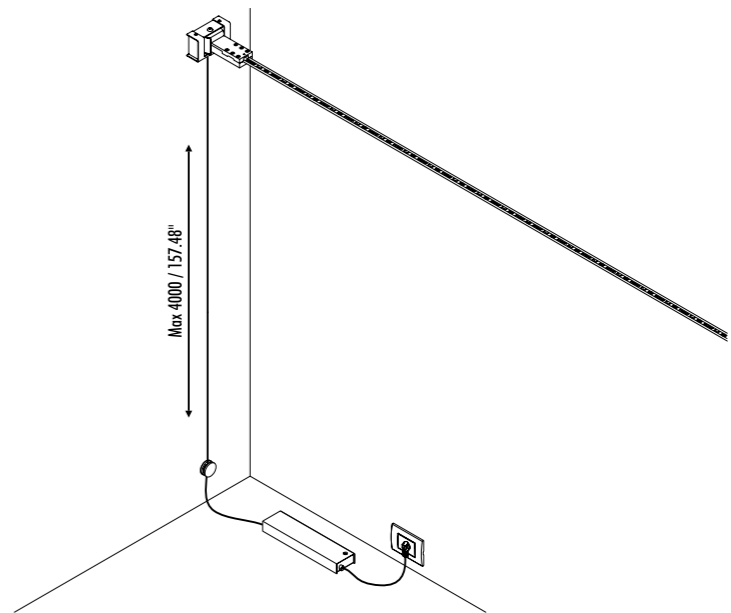

REMOTE POWER SUPPLY KIT

POWER SUPPLY KIT WITH PLUG