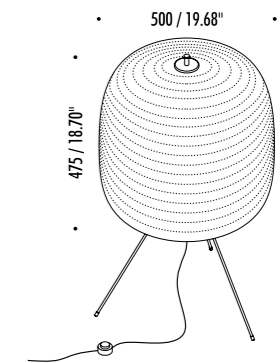

18850003	STANDARD	120 V - 60 Hz - MAX 18 W LED - E26 BLACK CABLE - BULB NOT INCLUDED