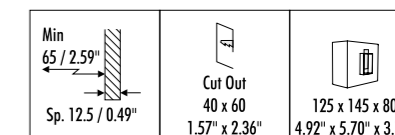

1A1510303	MATT WHITE - 3000K	MAX 500 mA DC - 2 W LED 3000K - 133 lm - CRI > 90 / 2700K - 128 lm - CRI > 90 COMPULSORY INSTALLATION KIT NOT INCLUDED PLASTERBOARD CUT-OUT 40 x 60 mm MINIMUM SPACE FOR MOUNTING 65 mm
1A1510303-27	MATT WHITE - 2700K	

COMPULSORY INSTALLATION KITS

50241070	STANDARD	DRIVER LED INPUT 120 V - 60 Hz - OUTPUT 500 mA DC - 25 W - IP68 NOT DIMMABLE

OPTIONAL INSTALLATION KITS

1A1520003	STANDARD	INSTALLATION BOX