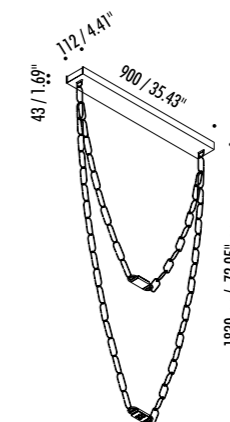

19880003	STANDARD - 3000K	ChainDelier 1-1 120 V - 60 Hz - 1 x 5 W LED - 406 lm / 2700K - 370 lm - CRI > 90
19880003-27	STANDARD - 2700K	40 GOLD FINISH LINKS - BIG GOLD FINISH CEILING ROSE
		0-10 V DIMMABLE
		OPTIONAL ACCESSORIES - SEE PAG 97

19900003	STANDARD - 3000K	ChainDelier 1-2 120 V - 60 Hz - 2 x 5 W LED - 2 x 406 lm / 2700K - 2 x 370 lm - CRI > 90
19900003-27	STANDARD - 2700K	60 GOLD FINISH LINKS - BIG GOLD FINISH CEILING ROSE
		0-10 V DIMMABLE
		OPTIONAL ACCESSORIES - SEE PAG 97

19920003	STANDARD - 3000K	ChainDelier 1-3 120 V - 60 Hz - 3 x 5 W LED - 3 x 406 lm / 2700K - 3 x 370 lm - CRI > 90
19920003-27	STANDARD - 2700K	100 GOLD FINISH LINKS - BIG GOLD FINISH CEILING ROSE - SMALL GOLD FINISH CEILING ROSE
		0-10 V DIMMABLE
		OPTIONAL ACCESSORIES - SEE PAG 97