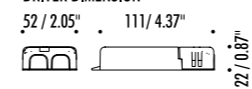

DIM DALI
DRIVER DIMENSION