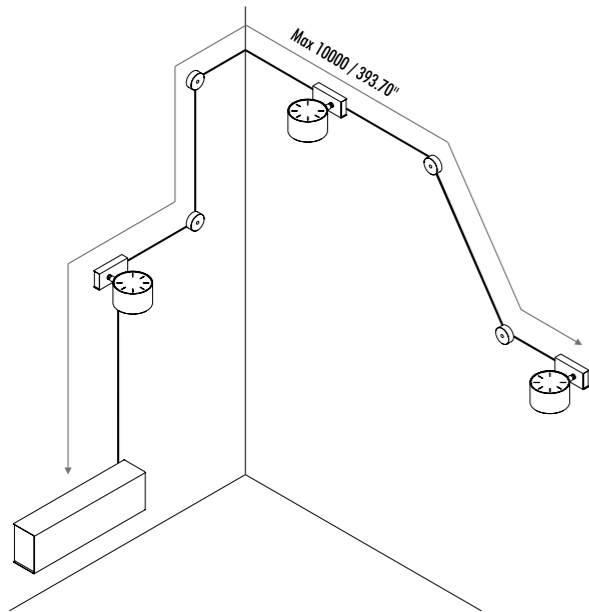

WALL AND CEILING ROSE KIT