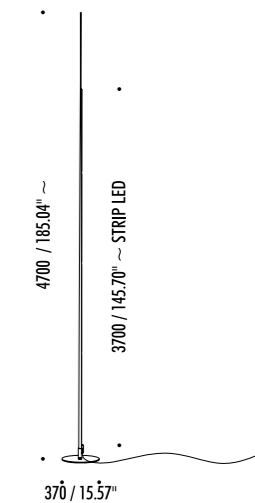

1A0890403	MATT BLACK	24 V DC - 40 W LED - 3000K - 2380 lm - CRI > 90 BLACK CABLE 5 m INCLUDES LED DRIVER INPUT 100-240 V - 50/60 Hz - IP67 - NOT DIMMABLE