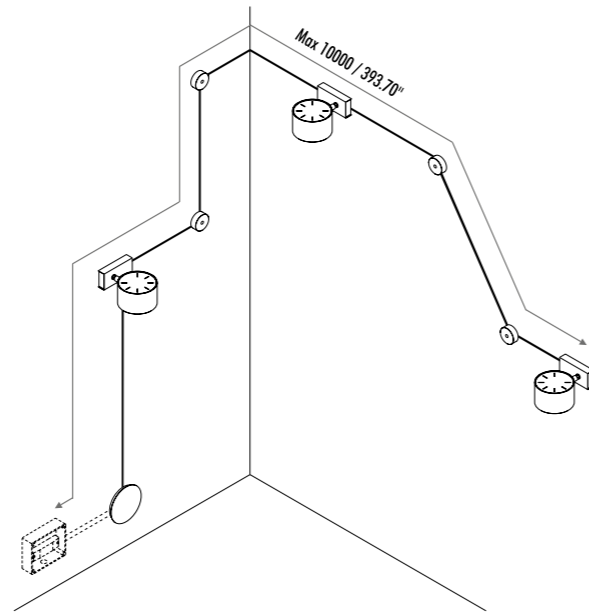

REMOTE POWER SUPPLY KIT

COMPULSORY POWER SUPPLY FOR ENDLESS ON/OFF SYSTEM - SPOT ENDLESS IOT - DOT ENDLESS IOT

1A0260403	MATT BLACK	POWER SUPPLY KIT WITH PLUG INPUT 120 V - 60 Hz - OUTPUT 48 V DC - 90 W NOT DIMMABLE	
1A1020303	MATT WHITE	WALL AND CEILING ROSE KIT INPUT 120 V - 60 Hz - OUTPUT 48 V DC - 90 W - IP20 NOT DIMMABLE	
5T120290	STANDARD	REMOTE POWER SUPPLY KIT INPUT 120 V - 60 Hz - OUTPUT 48 V DC - 90 W - IP20 NOT DIMMABLE	

COMPULSORY POWER SUPPLY FOR DIMMING SPOT ENDLESS AND DOT ENDLESS

1A1800403	MATT BLACK	POWER SUPPLY KIT WITH PLUG INPUT 120 V - 60 Hz - OUTPUT 48 V DC - 90 W DIMMABLE	
1A1810303	MATT WHITE	WALL AND CEILING ROSE KIT INPUT 120 V - 60 Hz - OUTPUT 48 V DC - 90 W - IP20 DALI - PUSH - 0/1-10 V DIMMABLE	
1A1820003	STANDARD + CONTROLLER LED	REMOTE POWER SUPPLY KIT INPUT 120 V - 60 Hz - OUTPUT 48 V DC - 90 W - IP20 CONTROLLER LED - DALI - PUSH - 0/1-10 V DIMMABLE