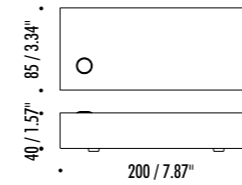

Compasso d'Oro ADI
Award 2014

DESIGN ENZO CALABRESE - DAVIDE GROPPI - 2011
FLOOR LAMP - FIBERGLASS - METAL

SAMPEI

DRIVER