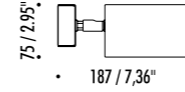

1A1070303	MATT WHITE	48 V DC - MAX 12,6 W LED MAX 5 SPOT ON ENDLESS COMPULSORY POWER SUPPLY KIT NOT INCLUDED - SEE PAGE 207-209 LED MODULE NOT INCLUDED OPTIONAL LED MODULE ACCESSORIES
1A1070403	MATT BLACK	

COMPULSORY ACCESSORIES

50041500	LED MODULE 15° SPOT	12,6 W LED (350 mA) - 15° - 3000K - 1350 lm - CRI 90 - DIMMABLE
50041510	LED MODULE 15° SPOT	12,6 W LED (350 mA) - 15° - 2700K - 1269 lm - CRI 90 - DIMMABLE
50041350	LED MODULE 24° SPOT	12,6 W LED (350 mA) - 24° - 3000K - 1361 lm - CRI 90 - DIMMABLE
50041450	LED MODULE 24° SPOT	12,6 W LED (350 mA) - 24° - 2700K - 1281 lm - CRI 90 - DIMMABLE

OPTIONAL ACCESSORIES

1A1210003	STANDARD	DARKLIGHT