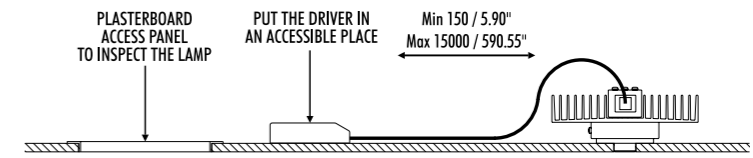

OPTIONAL INSTALLATION KITS

16420003	STANDARD 200 x 200 mm	PLASTERBOARD PANEL 12,5 mm - PLASTERBOARD CUT-OUT 200 x 200 mm / 400 x 400 mm
16690003	STANDARD 400 x 400 mm	

DRIVER DIMENSION

DESIGN DAVIDE GROPPI - 2015
RECESSED CEILING LAMP - METAL