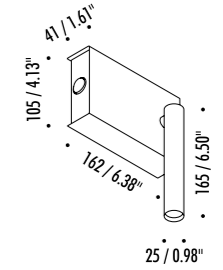

18240303	MATT WHITE - 3000K	120 V - 60 Hz - 7,5 W LED - 352 lm - CRI > 90 ADJUSTABLE - NOT DIMMABLE
18240303-27	MATT WHITE - 2700K	
18240403	MATT BLACK - 3000K	
18240403-27	MATT BLACK - 2700K