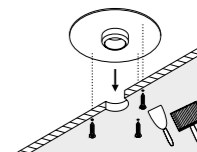

LUMINAIRE REMOVABLE FOR MAINTENANCE

DIM 1 - 10 V - PUSH
DRIVER DIMENSION

DIM DALI
DRIVER DIMENSION

DIM TRIAC
DRIVER DIMENSION

DIM 1 - 10 V - T24
DRIVER DIMENSION

CONTROLLER DIMENSION

PUT THE DRIVER IN
AN ACCESSIBLE PLACE