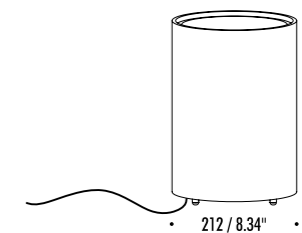

IP 65

15600303	MATT WHITE	120 V - 60 Hz - MAX 18 W LED - E26 BLACK CABLE 5 m - LED BULB NOT INCLUDED