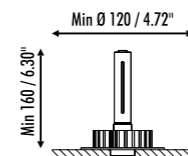

LUMINAIRE REMOVABLE FOR MAINTENANCE

DIM 1 - 10 V - PUSH
DRIVER DIMENSION

DIM DALI
DRIVER DIMENSION

DIM TRIAC
DRIVER DIMENSION

DIM 1 - 10 V - T24
DRIVER DIMENSION

CONTROLLER DIMENSION

PUT THE DRIVER IN
AN ACCESSIBLE PLACE