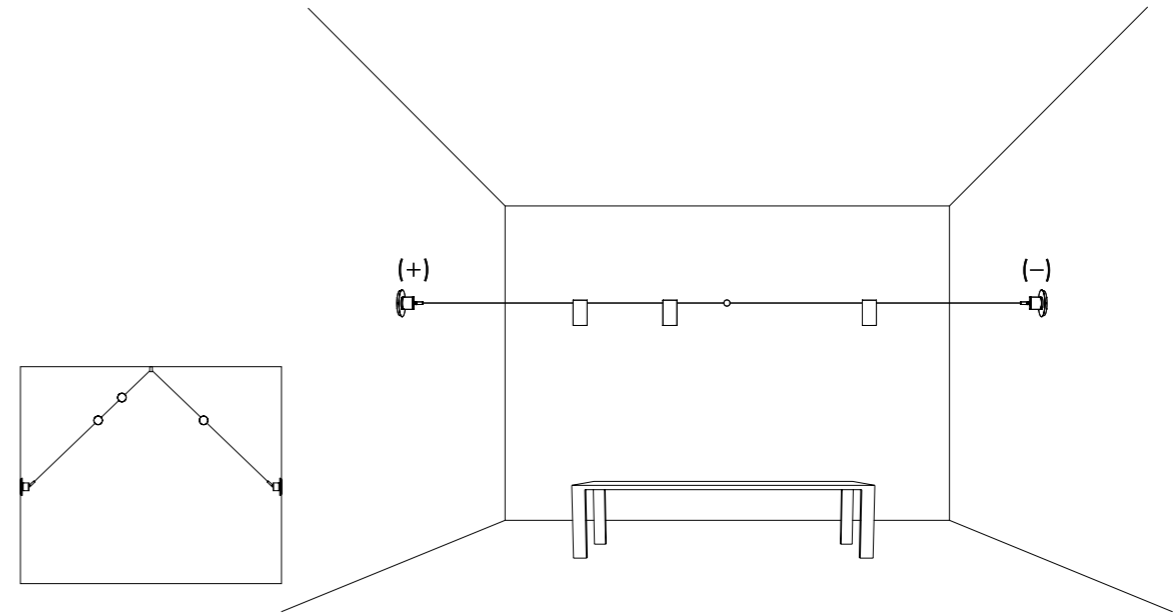

LAYOUT EXAMPLES