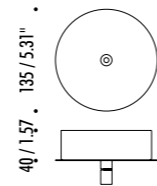

CEILING ROSE

17610303	MATT WHITE	120 V - 60 Hz - 5,5 W LED - 3000K - 354 lm - CRI > 90 WHITE CABLE - WHITE CEILING ROSE - NOT DIMMABLE