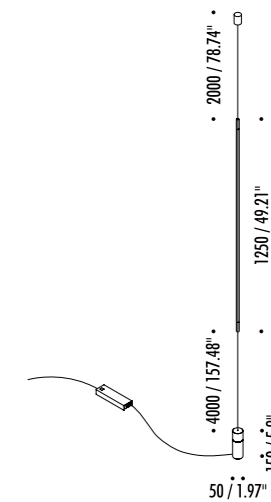

18060303	MATT WHITE - 3000K	120 V - 60 Hz - 16 W LED - 619 lm - CRI > 90 POWER SUPPLY WITH PLUG - STEEL CABLE - WHITE CEILING ROSE DIMMER
18060303-27	MATT WHITE - 2700K	
18060403	MATT BLACK - 3000K	
18060403-27	MATT BLACK - 2700K	
18060803	BRUSHED BRASS - 3000K	
18060803-27	BRUSHED BRASS - 2700K	

OPTIONAL ACCESSORIES

1A0510003	STANDARD	SLOPED CEILING FIXING KIT SEE PAGE 101
1A1680003	STANDARD	SUSPENSION KIT STEEL CABLE 10 m