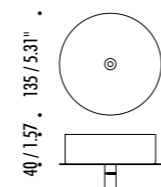

CEILING ROSE

18150303	MATT WHITE - 3000K	120 V - 60 Hz - 5,5 W LED - 286 lm - CRI > 90
18150303-27	MATT WHITE - 2700K	WHITE CABLE - WHITE CEILING ROSE - NOT DIMMABLE
18150803	BRUSHED BRASS - 3000K	120 V - 60 Hz - 5,5 W LED - 286 lm - CRI > 90
18150803-27	BRUSHED BRASS - 2700K	BLACK CABLE - BLACK CEILING ROSE - NOT DIMMABLE