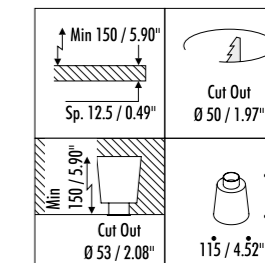

48 / 1.89"
58 / 2.28"