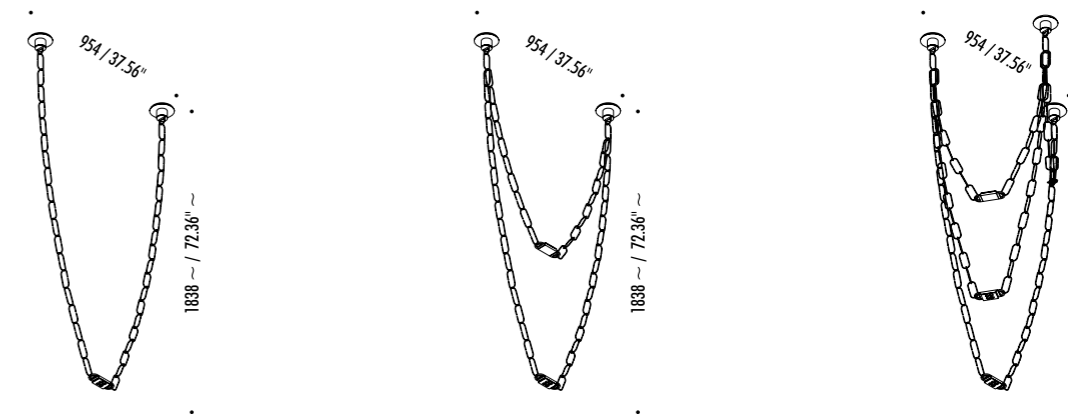

SUGGESTED MEASURES

19870003	STANDARD - 3000K	ChainDelier 2-1 24 V DC - 1 x 5 W LED - 406 lm / 2700K - 370 lm - CRI > 90 40 GOLD FINISH LINKS - 2 GOLD FINISH CEILING ROSE - COMPULSORY INSTALLATION KIT INCLUDED INCLUDES LED DRIVER INPUT 120 V - 60 Hz - 0-10 V DIMMABLE OPTIONAL ACCESSORIES - SEE PAG 97
19870003-27	STANDARD - 2700K	
19890003	STANDARD - 3000K	ChainDelier 2-2 24 V DC - 2 x 5 W LED - 2 x 406 lm / 2700K - 2 x 370 lm - CRI > 90 60 GOLD FINISH LINKS - 2 GOLD FINISH CEILING ROSE - COMPULSORY INSTALLATION KIT INCLUDED INCLUDES LED DRIVER INPUT 120 V - 60 Hz - 0-10 V DIMMABLE OPTIONAL ACCESSORIES - SEE PAG 97
19890003-27	STANDARD - 2700K	
19910003	STANDARD - 3000K	ChainDelier 2-3 24 V DC - 3 x 5 W LED - 3 x 406 lm / 2700K - 3 x 370 lm - CRI > 90 100 GOLD FINISH LINKS - 3 GOLD FINISH CEILING ROSE - COMPULSORY INSTALLATION KIT INCLUDED INCLUDES LED DRIVER INPUT 120 V - 60 Hz - 0-10 V DIMMABLE OPTIONAL ACCESSORIES - SEE PAG 97
19910003-27	STANDARD - 2700K