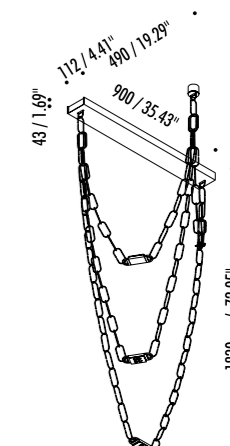

19880003	STANDARD - 3000K	ChainDelier 1-1 120 V - 60 Hz - 1 x 5 W LED - 406 lm / 2700K - 370 lm - CRI > 90
19880003-27	STANDARD - 2700K	40 GOLD FINISH LINKS - BIG GOLD FINISH CEILING ROSE
		0-10 V DIMMABLE
		OPTIONAL ACCESSORIES - SEE PAG 97

19900003	STANDARD - 3000K	ChainDelier 1-2 120 V - 60 Hz - 2 x 5 W LED - 2 x 406 lm / 2700K - 2 x 370 lm - CRI > 90
19900003-27	STANDARD - 2700K	60 GOLD FINISH LINKS - BIG GOLD FINISH CEILING ROSE
		0-10 V DIMMABLE
		OPTIONAL ACCESSORIES - SEE PAG 97

19920003	STANDARD - 3000K	ChainDelier 1-3 120 V - 60 Hz - 3 x 5 W LED - 3 x 406 lm / 2700K - 3 x 370 lm - CRI > 90
19920003-27	STANDARD - 2700K	100 GOLD FINISH LINKS - BIG GOLD FINISH CEILING ROSE - SMALL GOLD FINISH CEILING ROSE
		0-10 V DIMMABLE
		OPTIONAL ACCESSORIES - SEE PAG 97