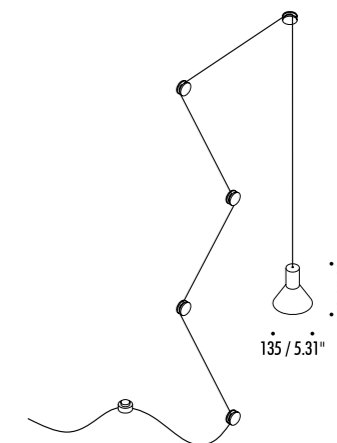

SUSPENSION

CEILING ROSE

17610303	MATT WHITE	120 V - 60 Hz - 5,5 W LED - 3000K - 354 lm - CRI > 90 WHITE CABLE - WHITE CEILING ROSE - NOT DIMMABLE

CLAMP

17130303	MATT WHITE	120 V - 60 Hz - MAX 10 W LED - GU10 POWER SUPPLY WITH PLUG - WHITE CABLE 10 m INCLUDES SWITCH THAT MUST BE WIRED FIVE CLAMPS INCLUDED - BULB NOT INCLUDED
17130403	MATT BLACK	120 V - 60 Hz - MAX 10 W LED - GU10 POWER SUPPLY WITH PLUG - BLACK CABLE 10 m INCLUDES SWITCH THAT MUST BE WIRED FIVE CLAMPS INCLUDED - BULB NOT INCLUDED