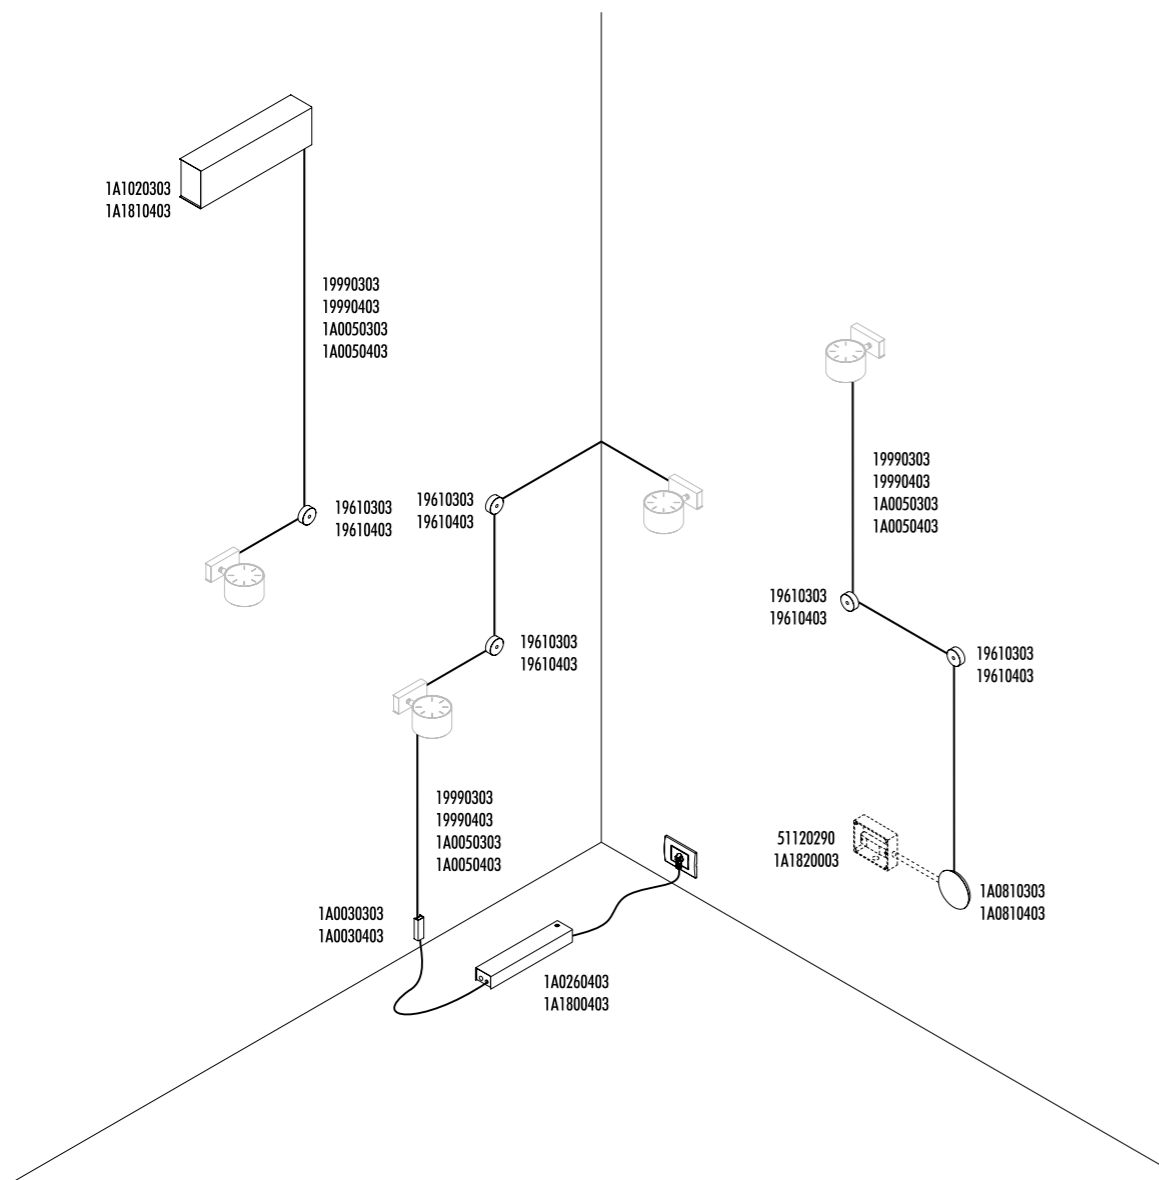

ENDLESS /

The beating heart of **Sistemi**.
Endless is an adhesive strip, a conductive strip that can be applied to any kind of surface.
Walls, ceilings, or even stairs, furniture, windows and glass, with Endless they become potential light spaces.
The Endless system was designed and patented to bring "potential differences" wherever you want them, creating graphic digital designs. This way current can run anywhere, allowing you to connect more than one luminaire at the same time.
Every space becomes an electronic circuit where light can be positioned with the greatest freedom.
With Endless, one of the greatest dreams of light designers becomes reality: light can be used to draw, create patterns, and engrave the darkness.
Finally freed, light becomes the artist's brush.