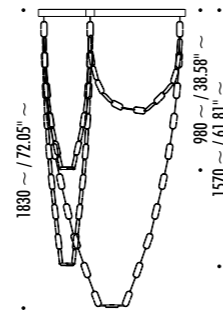

ChainDelier 1