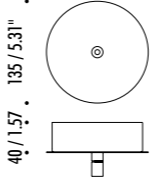

CEILING ROSE

15670303	MATT WHITE	120 V - 60 Hz - MAX 20 W 12 V - GU4 WHITE CABLE - WHITE CEILING ROSE - LED BULB INCLUDED
		3,5 W LED - 2700K - 210 lm - CRI 80 - EFFICIENCY A+