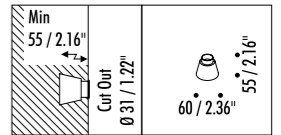

16 / 0.63"

35 / 1.38"