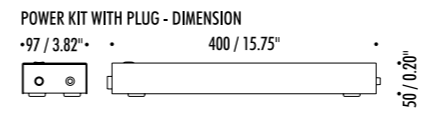

REMOTE POWER SUPPLY KIT

POWER SUPPLY KIT WITH PLUG