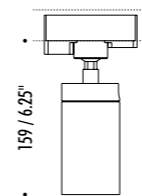

17830303	MATT WHITE	120 V - 60 Hz - MAX 10 W LED - GU10 COMPULSORY INSTALLATION KIT NOT INCLUDED - SEE PAGE 227 ADJUSTABLE - BULB NOT INCLUDED
17830403	MATT BLACK