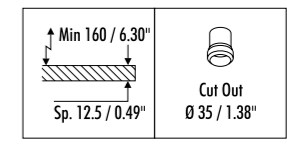

DESIGN DAVIDE GROPPI - 2019
RECESSED CEILING LAMP - METAL

IP 20/IP 65

NULLA 25 T24