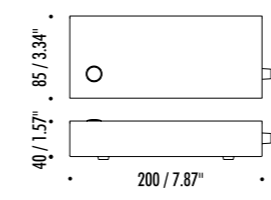

DRIVER

19030403	MATT BLACK - 3000K	120 V - 60 Hz - 15 W LED - 823 lm - CRI > 90 BLACK CABLE - ADJUSTABLE - DIMMER
19030403-27	MATT BLACK - 2700K	
19030803	BRUSHED BRASS - 3000K	
19030803-27	BRUSHED BRASS - 2700K