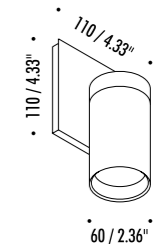

17840303	MATT WHITE	120 V - 60 Hz - MAX 10 W LED - GU10 ADJUSTABLE - WHITE WALL BACK PLATE BULB NOT INCLUDED
17840403	MATT BLACK