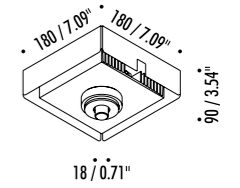

Compasso d'Oro ADI
Award 2014

DESIGN DAVIDE GROPPI - 2010
RECESSED CEILING LAMP - METAL

NULLA

19160003	STANDARD - 3000K	MAX 1050 mA DC - 12 W LED - 530 lm - CRI > 90 VISIBLE HOLE Ø 18 mm - COMPULSORY INSTALLATION KIT NOT INCLUDED INCLUDES LED DRIVER INPUT 100-240 V - 50/60 Hz DALI - PUSH - 1-10 V DIMMABLE
19160003-27	STANDARD - 2700K	

COMPULSORY INSTALLATION KITS

16530403	MATT BLACK	PLASTERBOARD FLANGE 12,5 mm PLASTERBOARD CUT-OUT Ø 21 mm - MINIMUM SPACE FOR MOUNTING 75 mm
17430403	MATT BLACK - IP65	PLASTERBOARD FLANGE 12,5/15 mm PLASTERBOARD CUT-OUT Ø 21 mm - MINIMUM SPACE FOR MOUNTING 75 mm

OPTIONAL INSTALLATION KITS

16420003	STANDARD 200 x 200 mm	PLASTERBOARD PANEL 12,5 mm - PLASTERBOARD CUT-OUT 200 x 200 mm / 400 x 400 mm
16690003	STANDARD 400 x 400 mm