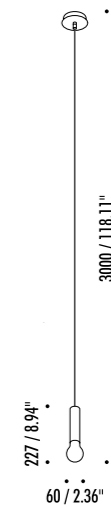

CEILING ROSE

17610303	MATT WHITE	120 V - 60 Hz - 5,5 W LED - 3000K - 354 lm - CRI > 90 WHITE CABLE - WHITE CEILING ROSE - NOT DIMMABLE