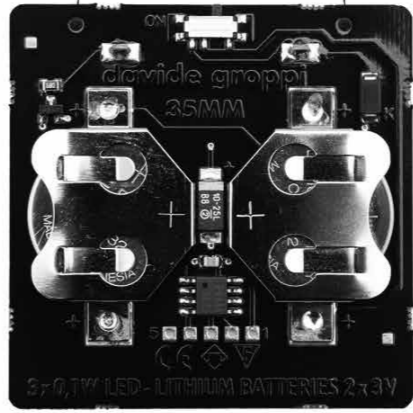

OPTIONAL ACCESSORIES

18900303	MATT WHITE	RECHARGEABLE BATTERY 12 V NiMH 3700 mAh
----------	------------	--

50650610	STANDARD	CHARGER INPUT 100-240 V - 50/60 Hz - OUTPUT 800 mA DC - 4,8-12 V - 36 W - IP20
----------	----------	---

15090003	STANDARD	0,3 W LED BATTERIES 2 x CR2032 INCLUDED SLOWLY FLASHING LIGHT CUSTOMIZABLE IMAGE - IMAGE NOT INCLUDED MINIMUM 3 PIECES

17520303	MATT WHITE	CANDLE INCLUDED - MINIMUM 3 PIECES

OPTIONAL ACCESSORIES