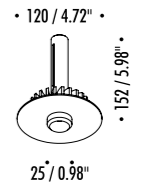

DESIGN DAVIDE GROPPI - 2019
RECESSED CEILING LAMP - METAL

IP 20/IP 65

NULLA 25 T24