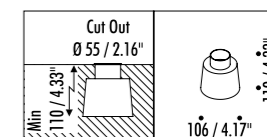

37 / 1.46"

58 / 2.28"