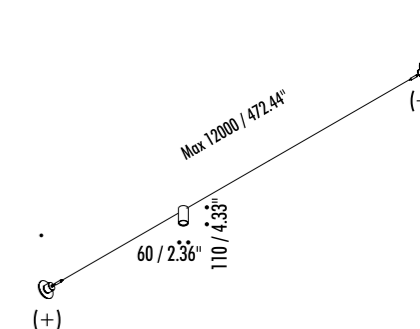

TIE ROD

1A0760403	STANDARD NARROW BEAM - 3000K	MAX 350 mA DC - 1 x 3,6 W LED - NARROW BEAM 3000K - 288 lm - CRI > 95 / 2700K - 272 lm - CRI > 95 UNIPOLAR WIRE 12 m - 2 WHITE TIE RODS - MAX 4 SPOT ON UNIPOLAR WIRE COMPULSORY POWER SUPPLY KIT INCLUDED - SEE PAGE 193 INCLUDES LED DRIVER INPUT 110-240 V - 50/60 Hz - DALI - PUSH - 1-10 V DIMMABLE OPTIONAL ACCESSORIES NOT INCLUDED - SEE PAGE 201
1A0760403-27	STANDARD NARROW BEAM - 2700K	
1A0460403	STANDARD MEDIUM BEAM - 3000K	MAX 350 mA DC - 1 x 3,6 W LED - MEDIUM BEAM 3000K - 286 lm - CRI > 95 / 2700K - 270 lm - CRI > 95 UNIPOLAR WIRE 12 m - 2 WHITE TIE RODS - MAX 4 SPOT ON UNIPOLAR WIRE COMPULSORY POWER SUPPLY KIT INCLUDED - SEE PAGE 193 INCLUDES LED DRIVER INPUT 110-240 V - 50/60 Hz - DALI - PUSH - 1-10 V DIMMABLE OPTIONAL ACCESSORIES NOT INCLUDED - SEE PAGE 201
1A0460403-27	STANDARD MEDIUM BEAM - 2700K	