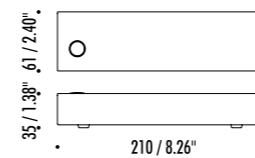

DRIVER

15130003	STANDARD	100-240 V - 50/60 Hz - MAX 10 W 12 V - G4 POWER SUPPLY WITH PLUG COAXIAL CABLE - DIMMER - HALOGEN BULB INCLUDED
		10 W HALOGEN - 2800K - 130 lm - CRI 100 - DIMMABLE - EFFICIENCY C