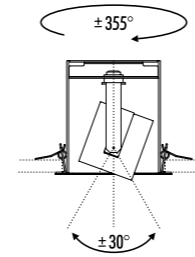

19630303	MATT WHITE - 3000K	MAX 400 mA DC - 12 W LED - 589 lm - CRI > 95 PLASTERBOARD CUT-OUT 115 x 105 mm MINIMUM SPACE FOR MOUNTING 130 mm ADJUSTABLE - OPTIONAL LED MODULE ACCESSORIES NOT INCLUDED INCLUDES LED DRIVER INPUT 110-240 V - 50/60 Hz - PUSH - 1-10 V DIMMABLE
19630303-27	MATT WHITE - 2700K	
19633403	MATT WHITE - BLACK BICOLOUR - 3000K	
19633403-27	MATT WHITE - BLACK BICOLOUR - 2700K	
19100303	MATT WHITE - 3000K	MAX 400 mA DC - 12 W LED - 589 lm - CRI > 95 PLASTERBOARD CUT-OUT 115 x 105 mm MINIMUM SPACE FOR MOUNTING 130 mm ADJUSTABLE - OPTIONAL LED MODULE ACCESSORIES NOT INCLUDED INCLUDES LED DRIVER INPUT 110-240 V - 50/60 Hz - DALI DIMMABLE
19100303-27	MATT WHITE - 2700K	
19103403	MATT WHITE - BLACK BICOLOUR - 3000K	
19103403-27	MATT WHITE - BLACK BICOLOUR - 2700K	

"POINT SOURCE OPTICS" OPTIONAL LED MODULE ACCESSORIES FOR UNIFORM AND HIGH INTENSITY BEAMS

5158002	STANDARD	FILTER - MR16 - 25°
5158003	STANDARD	FILTER - MR16 - 36°
5158004	STANDARD	DARKLIGHT - MR16