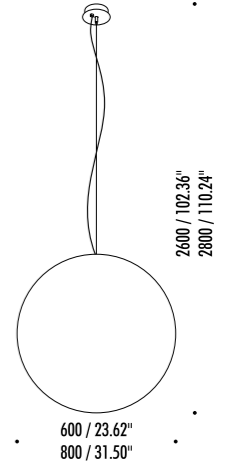

CEILING ROSE

40 / 1.57" . 135 / 5.31"

2600 / 102.36" . 2800 / 110.24"

600 / 23.62" . 800 / 31.50"

15150003	STANDARD	MOON 60 120 V - 60 Hz - MAX 25 W LED - E26 WHITE CABLE - WHITE CEILING ROSE - BULB NOT INCLUDED OPTIONAL ACCESSORIES SUSPENSION KIT - SEE PAGE 101
13720003	STANDARD	MOON 80 120 V - 60 Hz - MAX 25 W LED - E26 WHITE CABLE - WHITE CEILING ROSE - BULB NOT INCLUDED OPTIONAL ACCESSORIES SUSPENSION KIT - SEE PAGE 101