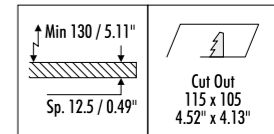

19630303	MATT WHITE - 3000K	MAX 400 mA DC - 12 W LED - 589 lm - CRI > 95 PLASTERBOARD CUT-OUT 115 x 105 mm MINIMUM SPACE FOR MOUNTING 130 mm ADJUSTABLE - OPTIONAL LED MODULE ACCESSORIES NOT INCLUDED INCLUDES LED DRIVER INPUT 110-240 V - 50/60 Hz - PUSH - 1-10 V DIMMABLE
19630303-27	MATT WHITE - 2700K	
19633403	MATT WHITE - BLACK BICOLOUR - 3000K	
19633403-27	MATT WHITE - BLACK BICOLOUR - 2700K	
19100303	MATT WHITE - 3000K	MAX 400 mA DC - 12 W LED - 589 lm - CRI > 95 PLASTERBOARD CUT-OUT 115 x 105 mm MINIMUM SPACE FOR MOUNTING 130 mm ADJUSTABLE - OPTIONAL LED MODULE ACCESSORIES NOT INCLUDED INCLUDES LED DRIVER INPUT 110-240 V - 50/60 Hz - DALI DIMMABLE
19100303-27	MATT WHITE - 2700K	
19103403	MATT WHITE - BLACK BICOLOUR - 3000K	
19103403-27	MATT WHITE - BLACK BICOLOUR - 2700K	

"POINT SOURCE OPTICS" OPTIONAL LED MODULE ACCESSORIES FOR UNIFORM AND HIGH INTENSITY BEAMS

5158002	STANDARD	FILTER - MR16 - 25°
5158003	STANDARD	FILTER - MR16 - 36°
5158004	STANDARD	DARKLIGHT - MR16