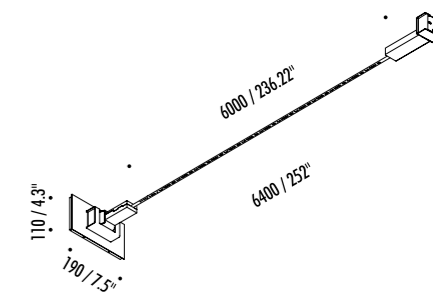

1A0620403	MATT BLACK - 3000K	FLASH 6 - REMOTE KIT 24 V DC - 45 W LED - 4086 lm - CRI > 90 LED MODULE 6 m LONG - CAN BE CUT INTO ANY DESIRED LENGTH WHITE WALL BACK PLATE COMPULSORY POWER SUPPLY KIT INCLUDED - SEE PAGE 183 INCLUDES LED DRIVER INPUT 120 V - 50/60 Hz - DALI - PUSH - 0/1-10 V - TRIAC / IGBT DIMMABLE OPTIONAL ACCESSORIES NOT INCLUDED - SEE PAGE 185
1A0620403-27	MATT BLACK - 2700K	

1A0630403	MATT BLACK - 3000K	FLASH 6 - PLUG KIT 24 V DC - 45 W LED - 4086 lm - CRI > 90 LED MODULE 6 m LONG - CAN BE CUT INTO ANY DESIRED LENGTH WHITE WALL BACK PLATE COMPULSORY POWER SUPPLY KIT INCLUDED - SEE PAGE 183 INCLUDES LED DRIVER INPUT 120 V - 60 Hz - DIMMABLE OPTIONAL ACCESSORIES NOT INCLUDED - SEE PAGE 185
1A0630403-27	MATT BLACK - 2700K