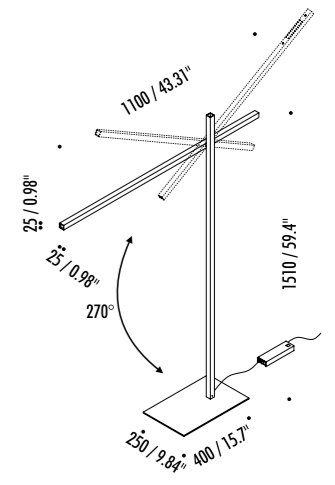

OPTIONAL ACCESSORIES

1A0510003	STANDARD	SLOPED CEILING FIXING KIT SEE PAGE 101
1A1680003	STANDARD	SUSPENSION KIT STEEL CABLE 10 m

MASAI

DRIVER

19030403	MATT BLACK - 3000K	120 V - 60 Hz - 15 W LED - 823 lm - CRI > 90 BLACK CABLE - ADJUSTABLE - DIMMER
19030403-27	MATT BLACK - 2700K	
19030803	BRUSHED BRASS - 3000K	
19030803-27	BRUSHED BRASS - 2700K	