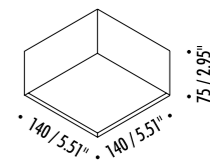

DESIGN ALBERTO ZATTIN - 2000
CEILING LAMP - METAL - GLASS

HAKO PL LED