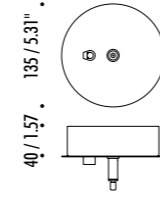

CEILING ROSE

40 / 1.57 . 135 / 5.31"