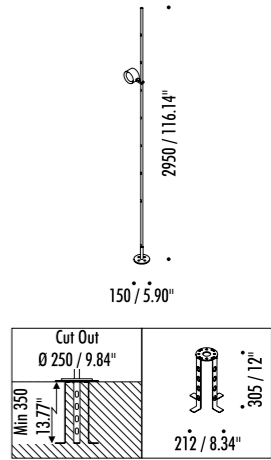

17390003	STANDARD - 3000K	MAX 700 mA DC - 8,4 W LED - 639 lm - CRI > 90 BLACK CABLE 7 m - OPTIONAL INSTALLATION KIT NOT INCLUDED CUT-OUT Ø 250 mm MINIMUM SPACE FOR MOUNTING 350 mm ADJUSTABLE INCLUDES LED DRIVER (700 mA DC) INPUT 100-240 V - 50/60 Hz - IP67 - NOT DIMMABLE
17390003-27	STANDARD - 2700K	

OPTIONAL INSTALLATION KITS

17730003	STANDARD	INSTALLATION ANCHORING BOLT

OPTIONAL ACCESSORIES

18510403	MATT BLACK - 3000K	ADDITIONAL LED HEAD
18510403-27	MATT BLACK - 2700K	MAX 700 mA DC - 8,4 W LED - 639 lm - CRI > 90