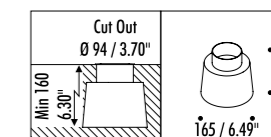

1A1571103	POLISHED STAINLESS STEEL - 10°	MAX 500 mA DC - 20 W LED - 10° - 3000K - 2058 lm - CRI > 90 COMPULSORY INSTALLATION KIT NOT INCLUDED CUT-OUT Ø 94 mm - MINIMUM SPACE FOR MOUNTING 160 mm
1A1581103	POLISHED STAINLESS STEEL - 23°	MAX 500 mA DC - 20 W LED - 23° - 3000K - 2058 lm - CRI > 90 COMPULSORY INSTALLATION KIT NOT INCLUDED CUT-OUT Ø 94 mm - MINIMUM SPACE FOR MOUNTING 160 mm

COMPULSORY INSTALLATION KITS

1A1590003	STANDARD	INSTALLATION BOX
50241070	STANDARD	DRIVER LED INPUT 110-240 V - 50/60 Hz - OUTPUT 500 mA DC - 25 W - IP68 NOT DIMMABLE
1A1660003	STANDARD	DRIVER CONNECTORS IP68 - 2 PIECES