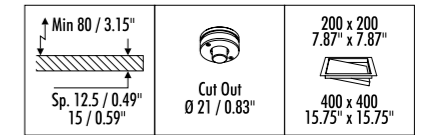

Compasso d'Oro ADI
Award 2014

DESIGN DAVIDE GROPPI - 2010
RECESSED CEILING LAMP - METAL

NULLA

19160003	STANDARD - 3000K	MAX 1050 mA DC - 12 W LED - 530 lm - CRI > 90 VISIBLE HOLE Ø 18 mm - COMPULSORY INSTALLATION KIT NOT INCLUDED INCLUDES LED DRIVER INPUT 100-240 V - 50/60 Hz DALI - PUSH - 1-10 V DIMMABLE
19160003-27	STANDARD - 2700K	

COMPULSORY INSTALLATION KITS

16530403	MATT BLACK	PLASTERBOARD FLANGE 12,5 mm PLASTERBOARD CUT-OUT Ø 21 mm - MINIMUM SPACE FOR MOUNTING 75 mm
17430403	MATT BLACK - IP65	PLASTERBOARD FLANGE 12,5/15 mm PLASTERBOARD CUT-OUT Ø 21 mm - MINIMUM SPACE FOR MOUNTING 75 mm

OPTIONAL INSTALLATION KITS

16420003	STANDARD 200 x 200 mm	PLASTERBOARD PANEL 12,5 mm - PLASTERBOARD CUT-OUT 200 x 200 mm / 400 x 400 mm
16690003	STANDARD 400 x 400 mm