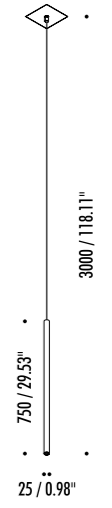

CEILING ROSE

16110303	MATT WHITE - 3000K	MAX 350 mA DC - 4 W LED - 312 lm - CRI > 90 WHITE CABLE - WHITE CEILING ROSE
16110303-27	MATT WHITE - 2700K	INSTALLATION ON PLASTERBOARD WITH FLAT ROSE AND MAGNETIC FIXING COMPULSORY INSTALLATION KIT INCLUDED
16110403	MATT BLACK - 3000K	PLASTERBOARD CUT-OUT 85 x 97 mm - MINIMUM SPACE FOR MOUNTING 120 mm INCLUDES LED DRIVER INPUT 100-240 V - 50/60 Hz - NOT DIMMABLE
16110403-27	MATT BLACK - 2700K	
16110803	BRUSHED BRASS - 3000K	MAX 350 mA DC - 4 W LED - 312 lm - CRI > 90 BLACK CABLE - BLACK CEILING ROSE
16110803-27	BRUSHED BRASS - 2700K	INSTALLATION ON PLASTERBOARD WITH FLAT ROSE AND MAGNETIC FIXING COMPULSORY INSTALLATION KIT INCLUDED
		PLASTERBOARD CUT-OUT 85 x 97 mm - MINIMUM SPACE FOR MOUNTING 120 mm INCLUDES LED DRIVER INPUT 100-240 V - 50/60 Hz - NOT DIMMABLE