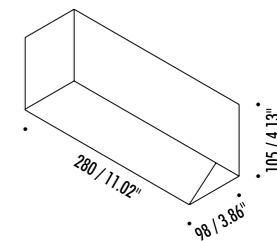

DESIGN DAVIDE GROPPI - 2007
WALL LAMP - METAL

PIÙ