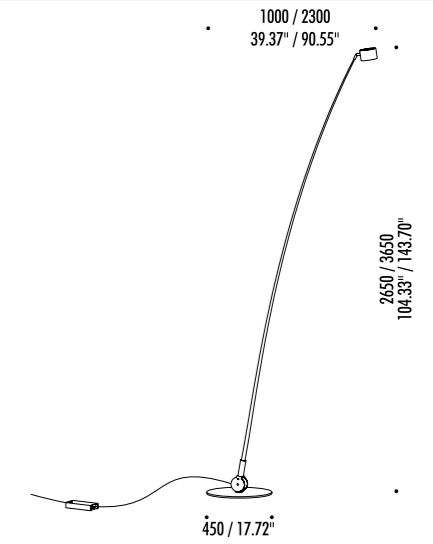

18330303	MATT WHITE - 3000K	SAMPEI 290 120 V - 60 Hz - 17 W LED 1456 lm (3000K) / 1370 lm (2700K) - CRI 90 WHITE CABLE - ADJUSTABLE - DIMMER
18330303-27	MATT WHITE - 2700K	
18330403	MATT BLACK - 3000K	SAMPEI 290 120 V - 60 Hz - 17 W LED 1456 lm (3000K) / 1370 lm (2700K) - CRI 90 BLACK CABLE - ADJUSTABLE - DIMMER
18330403-27	MATT BLACK - 2700K	

18340303	MATT WHITE - 3000K	SAMPEI 440 120 V - 60 Hz - 17 W LED 1584 lm (3000K) / 1491 lm (2700K) - CRI 90 WHITE CABLE - ADJUSTABLE - DIMMER
18340303-27	MATT WHITE - 2700K	
18340403	MATT BLACK - 3000K	SAMPEI 440 120 V - 60 Hz - 17 W LED 1584 lm (3000K) / 1491 lm (2700K) - CRI 90 BLACK CABLE - ADJUSTABLE - DIMMER
18340403-27	MATT BLACK - 2700K