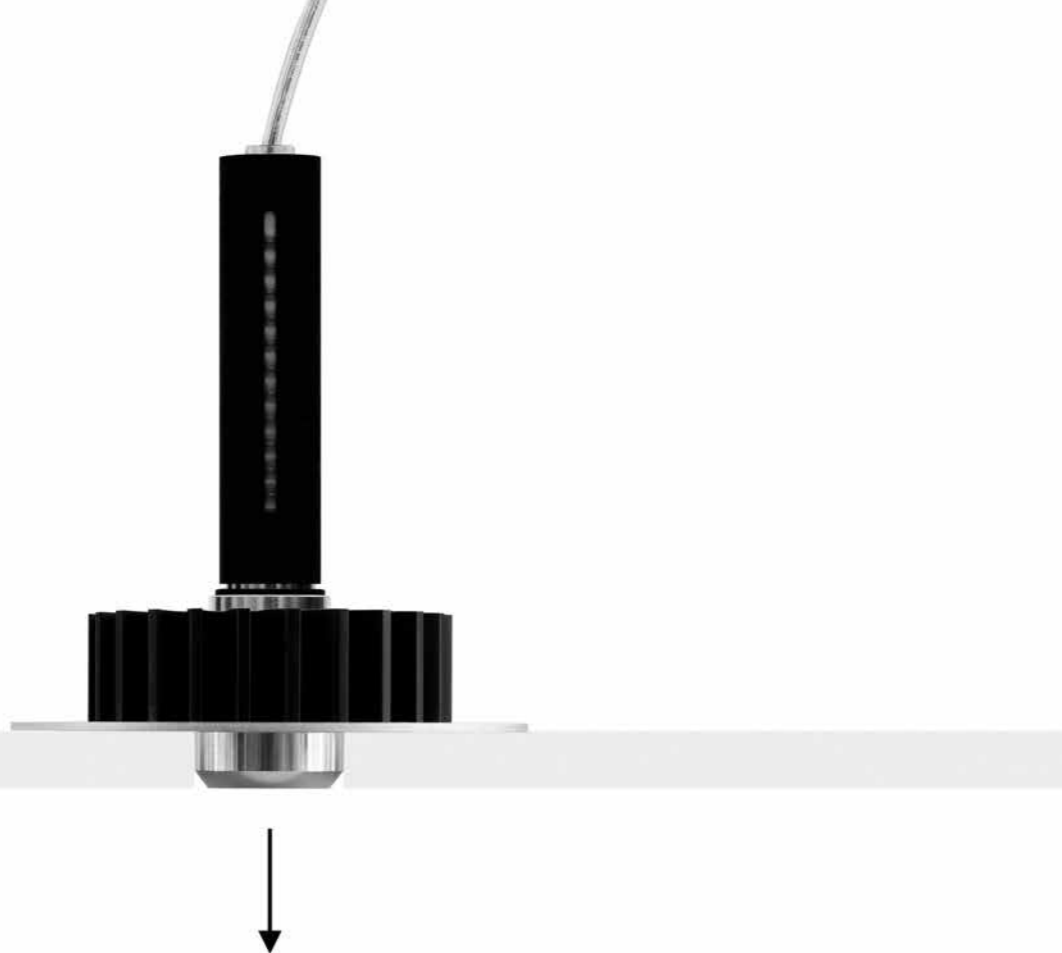

LUMINAIRE REMOVABLE FOR MAINTENANCE

DIM 1 - 10 V - PUSH
DRIVER DIMENSION

DIM DALI
DRIVER DIMENSION

DIM TRIAC
DRIVER DIMENSION

DIM 1 - 10 V - T24
DRIVER DIMENSION

CONTROLLER DIMENSION

PUT THE DRIVER IN
AN ACCESSIBLE PLACE