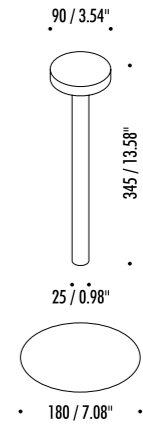

1A0310303	MATT WHITE - 3000K	2 W LED - 178 lm - CRI > 80 RECHARGEABLE BATTERY 4,8 V NiMH 4300 mAh MAGNETIC FIXING - INCLUDES CHARGER INPUT 100-240 V - 50/60 Hz ON/OFF TOUCH - BATTERY LIFE TWELVE HOURS MINIMUM 3 PIECES PER FINISH
1A0310303-27	MATT WHITE - 2700K	
1A0310403	MATT BLACK - 3000K	
1A0310403-27	MATT BLACK - 2700K	
1A0311803	MATT GOLD - 3000K	
1A0311803-27	MATT GOLD - 2700K	

ACCESSORI OPZIONALI / OPTIONAL ACCESSORIES

1A0430303	MATT WHITE	RECHARGEABLE BATTERY 4,8 V NiMH 4300 mAh
1A0430403	MATT BLACK	
1A0431803	MATT GOLD	

50650610	STANDARD	CHARGER INPUT 100-240 V - 50/60 Hz - OUTPUT 800 mA DC - 4,8-12 V - 36 W - IP20