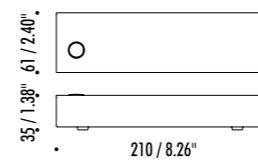

CEILING ROSE

DRIVER