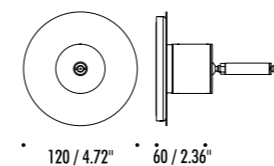

TIE ROD

1A0760403	STANDARD NARROW BEAM - 3000K	MAX 350 mA DC - 1 x 3,6 W LED - NARROW BEAM 3000K - 288 lm - CRI > 95 / 2700K - 272 lm - CRI > 95 UNIPOLAR WIRE 12 m - 2 WHITE TIE RODS - MAX 4 SPOT ON UNIPOLAR WIRE COMPULSORY POWER SUPPLY KIT INCLUDED - SEE PAGE 193 INCLUDES LED DRIVER INPUT 110-240 V - 50/60 Hz - DALI - PUSH - 1-10 V DIMMABLE OPTIONAL ACCESSORIES NOT INCLUDED - SEE PAGE 201
1A0760403-27	STANDARD NARROW BEAM - 2700K	
1A0460403	STANDARD MEDIUM BEAM - 3000K	MAX 350 mA DC - 1 x 3,6 W LED - MEDIUM BEAM 3000K - 286 lm - CRI > 95 / 2700K - 270 lm - CRI > 95 UNIPOLAR WIRE 12 m - 2 WHITE TIE RODS - MAX 4 SPOT ON UNIPOLAR WIRE COMPULSORY POWER SUPPLY KIT INCLUDED - SEE PAGE 193 INCLUDES LED DRIVER INPUT 110-240 V - 50/60 Hz - DALI - PUSH - 1-10 V DIMMABLE OPTIONAL ACCESSORIES NOT INCLUDED - SEE PAGE 201
1A0460403-27	STANDARD MEDIUM BEAM - 2700K	