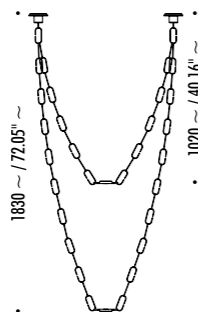

ChainDelier 2

OPTIONAL ACCESSORIES

1A0380003	STANDARD - 3000K	24 V DC - 5 W LED - 406 lm / 2700K - 370 lm - CRI > 90 LED MODULE - MAX 5 MODULES FOR DRIVER	
1A0380003-27	STANDARD - 2700K		

1A0730003	STANDARD	10 GOLD FINISH LINKS	

1A0390003	STANDARD (+ POSITIVE)	GOLD FINISH CEILING ROSE	
1A0400003	STANDARD (- NEGATIVE)