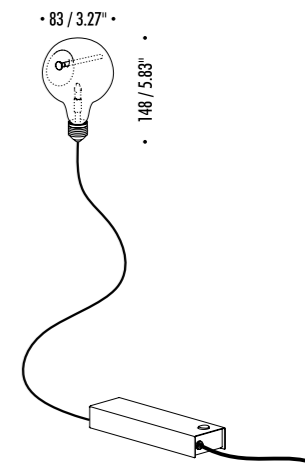

15130003	STANDARD	100-240 V - 50/60 Hz - MAX 10 W 12 V - G4 POWER SUPPLY WITH PLUG COAXIAL CABLE - DIMMER - HALOGEN BULB INCLUDED
		10 W HALOGEN - 2800K - 130 lm - CRI 100 - DIMMABLE - EFFICIENCY C