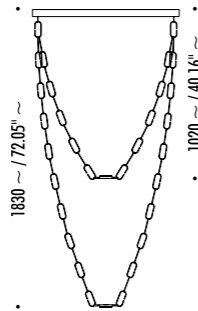

ChainDelier 1