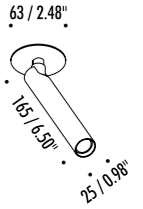

17290303	MATT WHITE - 3000K	MAX 500 mA DC - 5,6 W LED - 352 lm - CRI > 90 PLASTERBOARD CUT-OUT 40 x 40 mm MINIMUM SPACE FOR MOUNTING 85 mm ADJUSTABLE INCLUDES LED DRIVER INPUT 100-240 V - 50/60 Hz - NOT DIMMABLE
17290303-27	MATT WHITE - 2700K	
17290403	MATT BLACK - 3000K	
17290403-27	MATT BLACK - 2700K