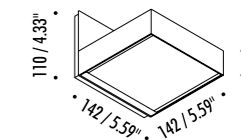

DESIGN DAVIDE GROPPI - ALBERTO ZATTIN - 2001
WALL LAMP - METAL - GLASS

TOAST