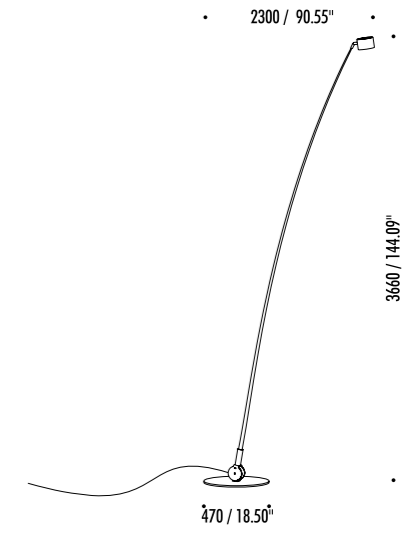

Compasso d'Oro ADI
Award 2014

DESIGN ENZO CALABRESE - DAVIDE GROPPI - 2011
OUTDOOR LAMP - FIBERGLASS - METAL

IP 65