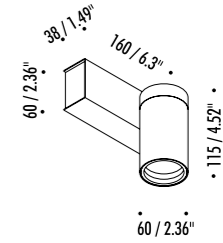

DESIGN DAVIDE GROPPI - 2020
WALL AND CEILING LAMP - METAL

DOT ENDLESS IOT