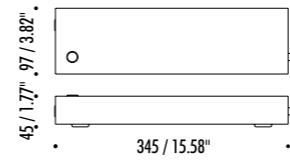

DRIVER

19810003	STANDARD	24 V DC - 22 W LED - 3000K - 2000 lm - CRI > 90 HEART CONFIGURATION INCLUDES POWER SUPPLY KIT WITH PLUG INPUT 100-240 V - 50/60 Hz DIMMER