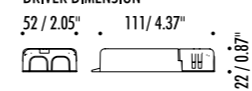

DIM 1 - 10 V - PUSH
DRIVER DIMENSION