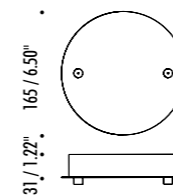

CEILING ROSE

18040303	MATT WHITE - 3000K	120 V - 60 Hz - 18,5 W LED - 960 lm - CRI > 90
18040303-27	MATT WHITE - 2700K	WHITE CEILING ROSE - 1-10 V - PUSH DIMMABLE
		RED WIRES FOR LED MODULES CONNECTION
		OPTIONAL ACCESSORIES SUSPENSION KIT - SEE PAGE 101
18042603	MATT TOTAL BLACK - 3000K	120 V - 60 Hz - 18,5 W LED - 960 lm - CRI > 90
18042603-27	MATT TOTAL BLACK - 2700K	BLACK CEILING ROSE - PUSH - 1-10 V DIMMABLE
		ANTHRACITE GRAY WIRES FOR LED MODULES CONNECTION
		OPTIONAL ACCESSORIES SUSPENSION KIT - SEE PAGE 101