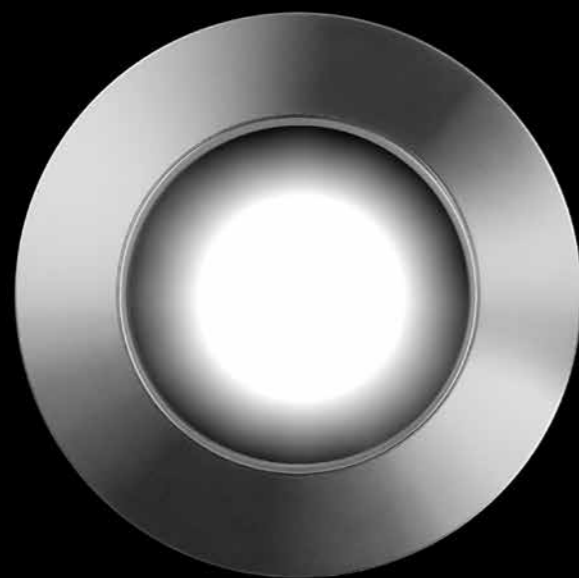

37 / 1.46"

58 / 2.28"

1A1551103	POLISHED STAINLESS STEEL	24 V DC - 7 W LED - 36° - 3000K - 546 lm - CRI > 90 COMPULSORY INSTALLATION KIT NOT INCLUDED CUT-OUT Ø 55 mm - MINIMUM SPACE FOR MOUNTING 110 mm

COMPULSORY INSTALLATION KITS

1A1560003	STANDARD	INSTALLATION BOX

51490120	STANDARD	DRIVER LED INPUT 110-240 V - 50/60 Hz - OUTPUT 24 V DC - 36 W - IP67 NOT DIMMABLE

1A1660003	STANDARD	DRIVER CONNECTORS IP68 - 2 PIECES