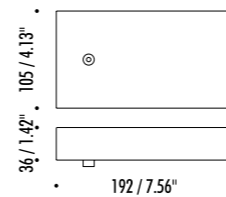

CEILING ROSE

17120303	MATT WHITE - 3000K	120 V - 60 Hz - 15,5 W LED - 619 lm - CRI > 90 COAXIAL CABLE - WHITE CEILING ROSE 1-10 V - PUSH DIMMABLE OPTIONAL ACCESSORIES SUSPENSION KIT - SEE PAGE 101
17120303-27	MATT WHITE - 2700K	
17120803	BRUSHED BRASS - 3000K	
17120803-27	BRUSHED BRASS - 2700K