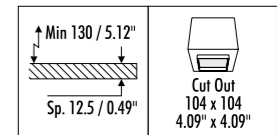

19620303	MATT WHITE - 3000K	MAX 400 mA DC - MAX 12 W LED - 589 lm - CRI > 95 COMPULSORY INSTALLATION KIT NOT INCLUDED ADJUSTABLE - OPTIONAL LED MODULE ACCESSORIES NOT INCLUDED INCLUDES LED DRIVER INPUT 110-240 V - 50/60 Hz - 1-10 V - PUSH DIMMABLE
19620303-27	MATT WHITE - 2700K	
19620403	MATT BLACK - 3000K	
19620403-27	MATT BLACK - 2700K	
19090303	MATT WHITE - 3000K	MAX 400 mA DC - MAX 12 W LED - 589 lm - CRI > 95 COMPULSORY INSTALLATION KIT NOT INCLUDED ADJUSTABLE - OPTIONAL LED MODULE ACCESSORIES NOT INCLUDED INCLUDES LED DRIVER INPUT 110-240 V - 50/60 Hz - DALI DIMMABLE
19090303-27	MATT WHITE - 2700K	
19090403	MATT BLACK - 3000K	
19090403-27	MATT BLACK - 2700K	

COMPULSORY INSTALLATION KITS

18420303	MATT WHITE	PLASTERBOARD FRAME 12,5 mm
18420403	MATT BLACK	PLASTERBOARD CUT-OUT 104 x 104 mm MINIMUM SPACE FOR MOUNTING 130 mm

"POINT SOURCE OPTICS" OPTIONAL LED MODULE ACCESSORIES FOR UNIFORM AND HIGH INTENSITY BEAMS

5158002	STANDARD	FILTER - MR16 - 25°
5158003	STANDARD	FILTER - MR16 - 36°
5158004	STANDARD	DARKLIGHT - MR16