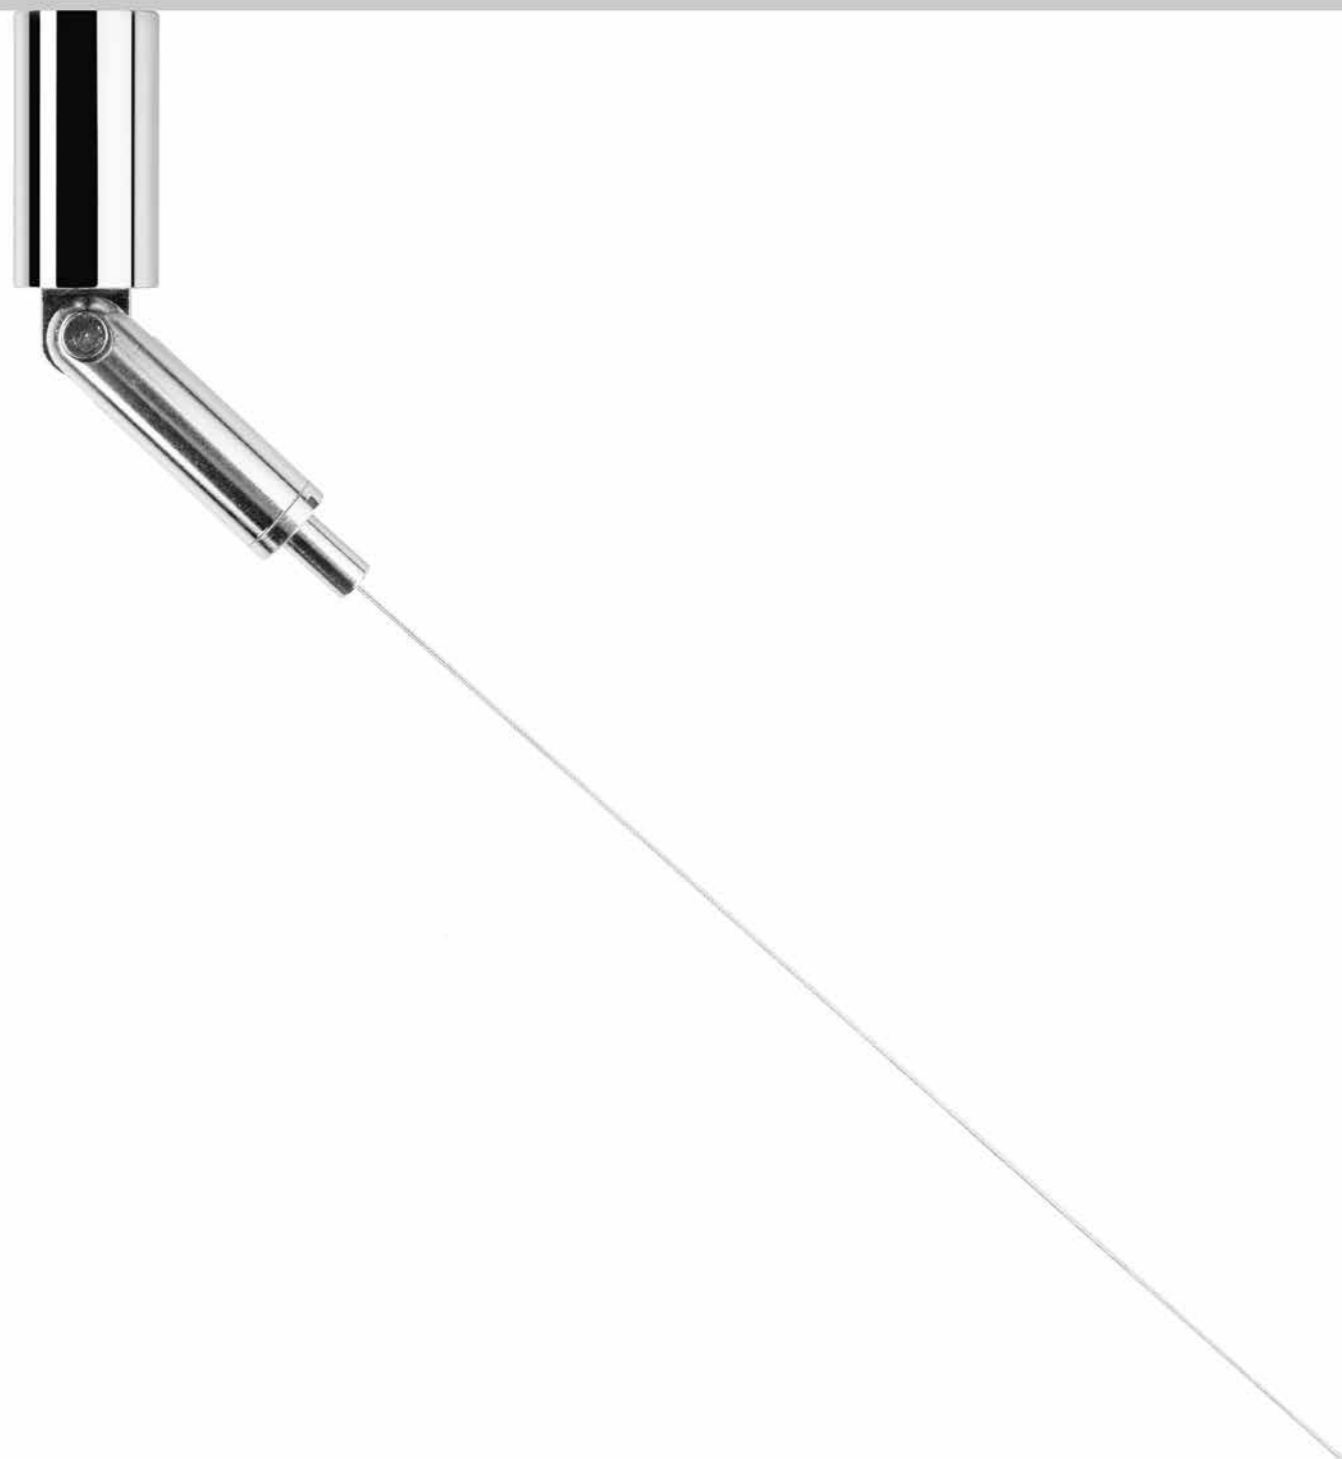

OPTIONAL ACCESSORIES

1A0510003	STANDARD	SLOPED CEILING FIXING KIT	
		COMPATIBLE LAMPS: QuiQuoQua - MASAI - FOSBURY - MOON 120	
1A0520003	STANDARD	SLOPED ROSE FIXING KIT	
		COMPATIBLE LAMPS: MOON 60 - MOON 60 DE - MOON 80	
1A0530003	STANDARD	SLOPED CEILING FIXING HOOK	
		COMPATIBLE LAMPS: MERIDIANA - SIMBIOSI - SHANGHAI	
17270303	MATT WHITE	CLAMP	
17270403	MATT BLACK