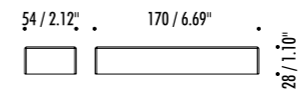

LUMINAIRE REMOVABLE FOR MAINTENANCE

DIM 1 - 10 V - PUSH
DRIVER DIMENSION

DIM DALI
DRIVER DIMENSION

DIM TRIAC
DRIVER DIMENSION

DIM 1 - 10 V - T24
DRIVER DIMENSION

CONTROLLER DIMENSION

PUT THE DRIVER IN
AN ACCESSIBLE PLACE