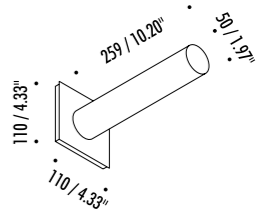

DESIGN DAVIDE GROPPI - 1999
WALL LAMP - METAL

OZEN