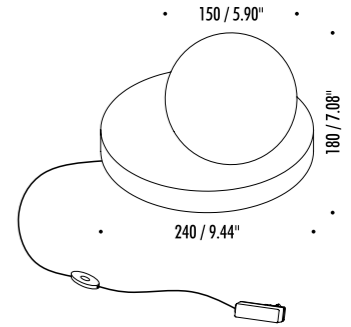

19300003	STANDARD	24 V DC - 6,5 W LED - 3000K - 450 lm - CRI > 90 BLACK CABLE - DIMMER INCLUDES LED DRIVER INPUT 100-240 V - 50/60 Hz