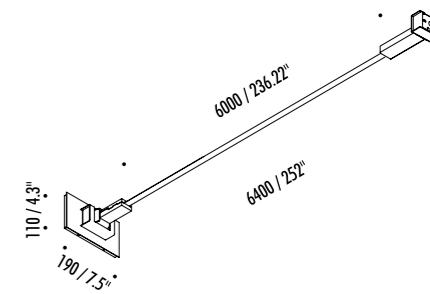

1A0580403	MATT BLACK - 3000K	INFINITO 6 - REMOTE KIT 24 V DC - 45 W LED - 4086 lm - CRI > 90 LED MODULE 6 m LONG - CAN BE CUT INTO ANY DESIRED LENGTH WHITE WALL BACK PLATE COMPULSORY POWER SUPPLY KIT INCLUDED - SEE PAGE 183 INCLUDES LED DRIVER INPUT 120 V - 50/60 Hz - DALI - PUSH - 0/1-10 V - TRIAC / IGBT DIMMABLE OPTIONAL ACCESSORIES NOT INCLUDED - SEE PAGE 185
1A0580403-27	MATT BLACK - 2700K	

1A0590403	MATT BLACK - 3000K	INFINITO 6 - PLUG KIT 24 V DC - 45 W LED - 4086 lm - CRI > 90 LED MODULE 6 m LONG - CAN BE CUT INTO ANY DESIRED LENGTH WHITE WALL BACK PLATE COMPULSORY POWER SUPPLY KIT INCLUDED - SEE PAGE 183 INCLUDES LED DRIVER INPUT 120 V - 60 Hz - DIMMABLE OPTIONAL ACCESSORIES NOT INCLUDED - SEE PAGE 185
1A0590403-27	MATT BLACK - 2700K