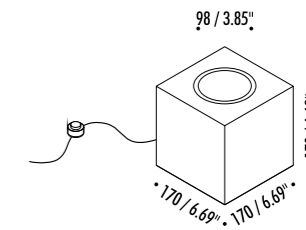

18920003	STANDARD	120 V - 60 Hz - MAX 10 W LED - GU10 BLACK CABLE - BULB NOT INCLUDED