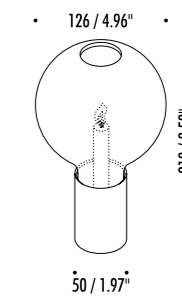

17520303	MATT WHITE	CANDLE INCLUDED - MINIMUM 3 PIECES

OPTIONAL ACCESSORIES

18200003	STANDARD	10 CANDLES