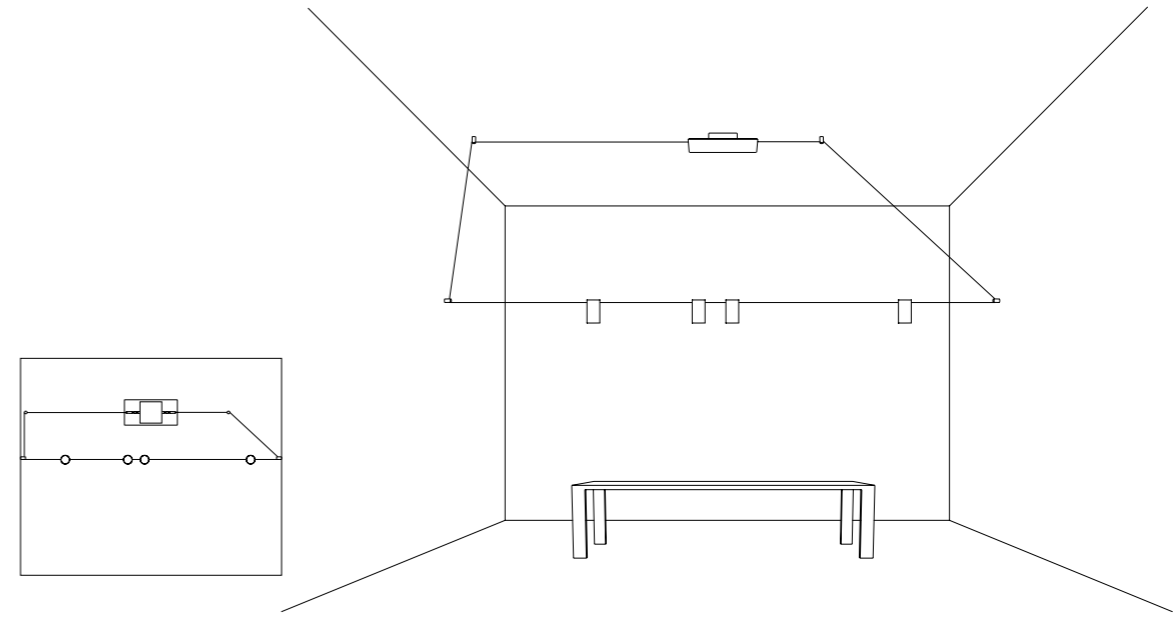

LAYOUT EXAMPLES