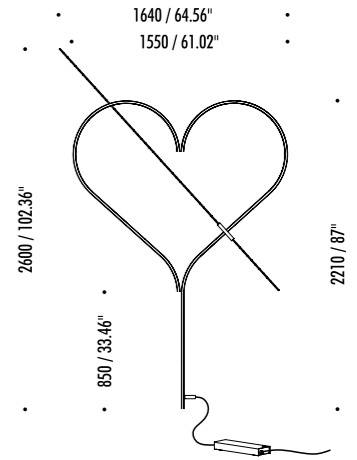

19810003	STANDARD	24 V DC - 22 W LED - 3000K - 2000 lm - CRI > 90 HEART CONFIGURATION INCLUDES POWER SUPPLY KIT WITH PLUG INPUT 100-240 V - 50/60 Hz DIMMER