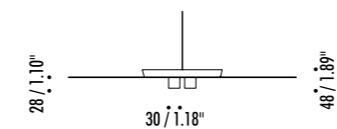

CEILING ROSE

SHADE

19560003	STANDARD Ø 600	CARTESIO 120 V - 60 Hz - 15,5 W LED (DOWN) - 3000K - 300 lm - CRI > 80 LED (UP) - 3000K - 930 lm - CRI > 90 STAINLESS STEEL MIRROR REFLECTOR - WHITE CEILING ROSE - WHITE CABLE DUAL EMISSION - 1-10 V - PUSH DIMMABLE
----------	----------------	---