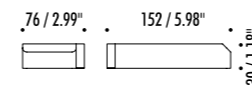

LUMINAIRE REMOVABLE FOR MAINTENANCE

DIM 1 - 10 V - PUSH
DRIVER DIMENSION

DIM DALI
DRIVER DIMENSION

DIM TRIAC
DRIVER DIMENSION

DIM 1 - 10 V - T24
DRIVER DIMENSION

CONTROLLER DIMENSION

PUT THE DRIVER IN
AN ACCESSIBLE PLACE