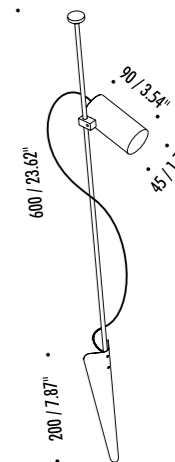

DESIGN DANIELE SPREGA - 2012
OUTDOOR LAMP - METAL

GRILLO

CERTIFICATED 18560403 PRODUCT

IP 67