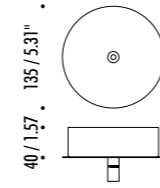

CEILING ROSE

15680303	MATT WHITE	120 V - 60 Hz - MAX 20 W 12 V - GU4 WHITE CABLE - WHITE CEILING ROSE - LED BULB INCLUDED
		3,5 W LED - 2700K - 210 lm - CRI 80 - EFFICIENCY A+