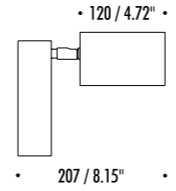

1A05003	MATT WHITE	120 V - 60 Hz - MAX 15 W LED ADJUSTABLE - PUSH - 1-10 V DIMMABLE LED MODULE NOT INCLUDED

COMPULSORY ACCESSORIES

50041500	LED MODULE 15° SPOT	MAX 15 W LED - 15° - 3000K - 1456 lm - CRI 90 - DIMMABLE
50041510	LED MODULE 15° SPOT	MAX 15 W LED - 15° - 2700K - 1350 lm - CRI 90 - DIMMABLE
50041350	LED MODULE 24° SPOT	MAX 15 W LED - 24° - 3000K - 1584 lm - CRI 90 - DIMMABLE
50041450	LED MODULE 24° SPOT	MAX 15 W LED - 24° - 2700K - 1480 lm - CRI 90 - DIMMABLE

OPTIONAL ACCESSORIES

1A1210003	STANDARD	DARKLIGHT