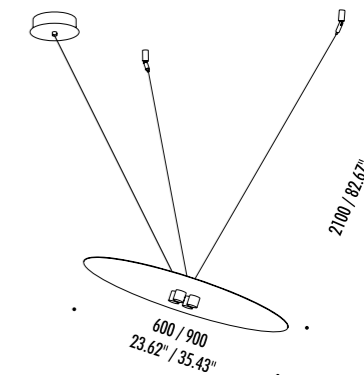

CEILING ROSE

SHADE

19560003	STANDARD Ø 600	CARTESIO 120 V - 60 Hz - 15,5 W LED (DOWN) - 3000K - 300 lm - CRI > 80 LED (UP) - 3000K - 930 lm - CRI > 90 STAINLESS STEEL MIRROR REFLECTOR - WHITE CEILING ROSE - WHITE CABLE DUAL EMISSION - 1-10 V - PUSH DIMMABLE
----------	----------------	---