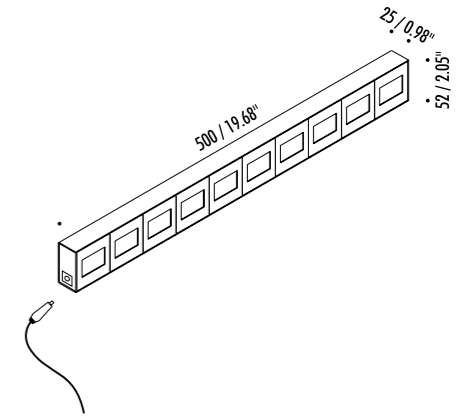

15330003	STANDARD	5 V DC - 3 W LED LUMINOUS WALL MODULE WITH SLOWLY FLASHING LIGHT CUSTOMIZABLE IMAGES - IMAGES NOT INCLUDED MODULES CONNECTOR INCLUDED POWER SUPPLY NOT INCLUDED

COMPULSORY ACCESSORIES

5065014	STANDARD	POWER SUPPLY WITH PLUG INPUT 120 V - 60 Hz - OUTPUT 5 V DC - 15 W MAX. 5 MODULES