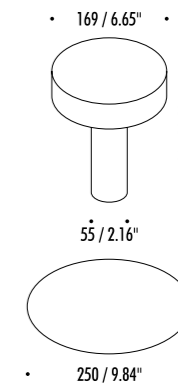

18450303	MATT WHITE	2 W LED - 3000K - 183 lm - CRI > 80 5 W AUDIO - 50-20000 Hz RECHARGEABLE BATTERY 12 V NiMH 3700 mAh MAGNETIC FIXING - INCLUDES CHARGER INPUT 100-240 V - 50/60 Hz BATTERY LIFE: TWELVE HOURS FOR LIGHT ONLY AND THIRTY HOURS FOR AUDIO ONLY AT MEDIUM VOLUME

OPTIONAL ACCESSORIES

18900303	MATT WHITE	RECHARGEABLE BATTERY 12 V NiMH 3700 mAh

50650610	STANDARD	CHARGER INPUT 100-240 V - 50/60 Hz - OUTPUT 800 mA DC - 4,8-12 V - 36 W - IP20