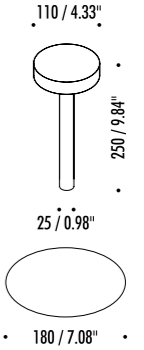

18970303	MATT WHITE - 3000K	2 W LED - 180 lm - CRI > 80
18970303-27	MATT WHITE - 2700K	RECHARGEABLE LITHIUM BATTERY 5 V DC - Li-Poly 3900 mAh - MICRO USB
		TRANSPARENT STEM - MAGNETIC FIXING
		INCLUDES CHARGER INPUT 100-240 V - 50/60 Hz
		BATTERY LIFE NINE HOURS
		MINIMUM 3 PIECES

OPTIONAL ACCESSORIES		
50650660	STANDARD	CHARGER
		INPUT 100-240 V - 50/60 Hz - OUTPUT 5 V DC - 5 W - IP20