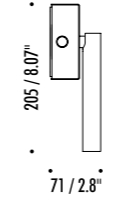

18240303	MATT WHITE - 3000K	120 V - 60 Hz - 7,5 W LED - 352 lm - CRI > 90 ADJUSTABLE - NOT DIMMABLE
18240303-27	MATT WHITE - 2700K	
18240403	MATT BLACK - 3000K	
18240403-27	MATT BLACK - 2700K