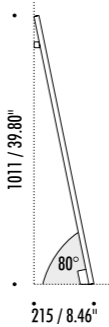

DRIVER

18180003	STANDARD	120 V - 60 Hz - 30 W LED - RGB WIRELESS CONTROL POWER SUPPLY WITH PLUG - TRANSPARENT CABLE