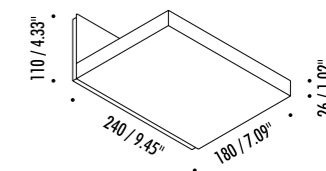

16600303	MATT WHITE - 3000K	SOL 2 LED 120 V - 60 Hz - 27 W LED - 1959 lm - CRI > 80 WHITE WALL BACK PLATE - TRIAC DIMMABLE
16600303-27	MATT WHITE - 2700K	
16600403	MATT BLACK - 3000K	
16600403-27	MATT BLACK - 2700K	

14710303	MATT WHITE	SOL 2 120 V - 60 Hz - MAX 200 W - R7s WHITE WALL BACK PLATE COMPULSORY LED BULB NOT INCLUDED
14710403	MATT BLACK