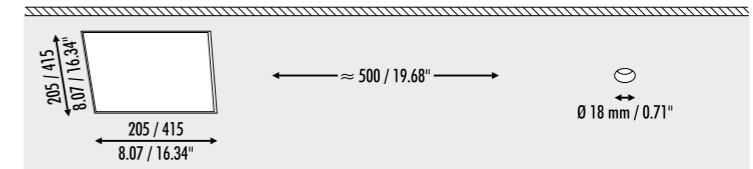

OPTIONAL INSTALLATION KITS

16420003	STANDARD 200 x 200 mm	PLASTERBOARD PANEL 12,5 mm - PLASTERBOARD CUT-OUT 200 x 200 mm / 400 x 400 mm
16690003	STANDARD 400 x 400 mm	

DRIVER DIMENSION

DESIGN DAVIDE GROPPI - 2015
RECESSED CEILING LAMP - METAL