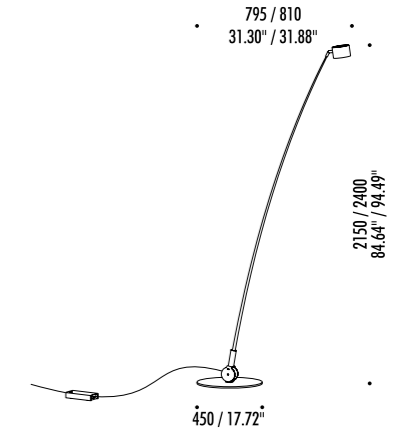

18310303	MATT WHITE - 3000K	SAMPEI 230 120 V - 60 Hz - 17 W LED 1456 lm (3000K) / 1370 lm (2700K) - CRI 90 WHITE CABLE - ADJUSTABLE - DIMMER
18310303-27	MATT WHITE - 2700K	
18310403	MATT BLACK - 3000K	SAMPEI 230 120 V - 60 Hz - 17 W LED 1456 lm (3000K) / 1370 lm (2700K) - CRI 90 BLACK CABLE - ADJUSTABLE - DIMMER
18310403-27	MATT BLACK - 2700K	
18320303	MATT WHITE - 3000K	SAMPEI 260 120 V - 60 Hz - 17 W LED 1456 lm (3000K) / 1370 lm (2700K) - CRI 90 WHITE CABLE - ADJUSTABLE - DIMMER
18320303-27	MATT WHITE - 2700K	
18320403	MATT BLACK - 3000K	SAMPEI 260 120 V - 60 Hz - 17 W LED 1456 lm (3000K) / 1370 lm (2700K) - CRI 90 BLACK CABLE - ADJUSTABLE - DIMMER
18320403-27	MATT BLACK - 2700K