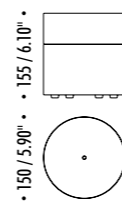

BASE

17540403	MATT BLACK - 3000K	120 V - 60 Hz - 15 W LED - 560 lm - CRI > 90 POWER SUPPLY WITH PLUG - TRANSPARENT CABLE DUAL EMISSION - NOT DIMMABLE OPTIONAL ACCESSORIES SUSPENSION KIT - SEE PAGE 101
17540403-27	MATT BLACK - 2700K