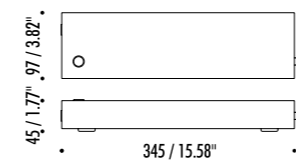

DRIVER

1A1030403	MATT BLACK - 3000K	ORIGINE 290 24 V DC - 20 W LED - 1000 lm - CRI > 90
1A1030403-27	MATT BLACK - 2700K	BLACK CABLE - DIMMER

1A1040403	MATT BLACK - 3000K	ORIGINE 390 24 V DC - 30 W LED - 1680 lm - CRI > 90
1A1040403-27	MATT BLACK - 2700K	BLACK CABLE - DIMMER

1A1050403	MATT BLACK - 3000K	ORIGINE 490 24 V DC - 40 W LED - 2380 lm - CRI > 90
1A1050403-27	MATT BLACK - 2700K	BLACK CABLE - DIMMER