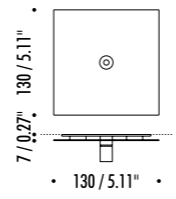

CEILING ROSE

16110303	MATT WHITE - 3000K	MAX 350 mA DC - 4 W LED - 312 lm - CRI > 90 WHITE CABLE - WHITE CEILING ROSE
16110303-27	MATT WHITE - 2700K	INSTALLATION ON PLASTERBOARD WITH FLAT ROSE AND MAGNETIC FIXING COMPULSORY INSTALLATION KIT INCLUDED
16110403	MATT BLACK - 3000K	PLASTERBOARD CUT-OUT 85 x 97 mm - MINIMUM SPACE FOR MOUNTING 120 mm INCLUDES LED DRIVER INPUT 100-240 V - 50/60 Hz - NOT DIMMABLE
16110403-27	MATT BLACK - 2700K	
16110803	BRUSHED BRASS - 3000K	MAX 350 mA DC - 4 W LED - 312 lm - CRI > 90 BLACK CABLE - BLACK CEILING ROSE
16110803-27	BRUSHED BRASS - 2700K	INSTALLATION ON PLASTERBOARD WITH FLAT ROSE AND MAGNETIC FIXING COMPULSORY INSTALLATION KIT INCLUDED
		PLASTERBOARD CUT-OUT 85 x 97 mm - MINIMUM SPACE FOR MOUNTING 120 mm INCLUDES LED DRIVER INPUT 100-240 V - 50/60 Hz - NOT DIMMABLE