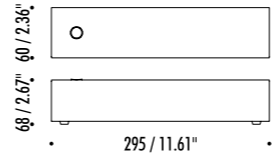

DRIVER

18180003	STANDARD	120 V - 60 Hz - 30 W LED - RGB WIRELESS CONTROL POWER SUPPLY WITH PLUG - TRANSPARENT CABLE