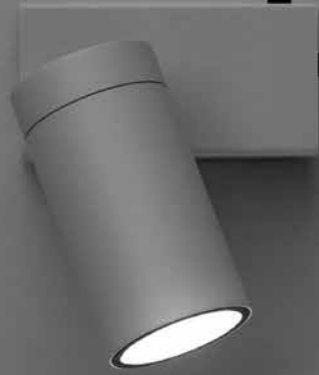

1A0330303	MATT WHITE - 3000K	48 V DC - MAX 12,6 W LED 3000K - 930 lm - CRI 97 / 2700K - 880 lm - CRI 97 MAX 5 DOT ON ENDLESS COMPULSORY POWER SUPPLY KIT NOT INCLUDED - SEE PAGE 207-209 COMPULSORY ACCESSORIES NOT INCLUDED
1A0330303-27	MATT WHITE - 2700K	
1A0330403	MATT BLACK - 3000K	
1A0330403-27	MATT BLACK - 2700K	

COMPULSORY ACCESSORIES

1A1640003	LENS NARROW BEAM	DOT ENDLESS LENS
1A1650003	LENS MEDIUM BEAM