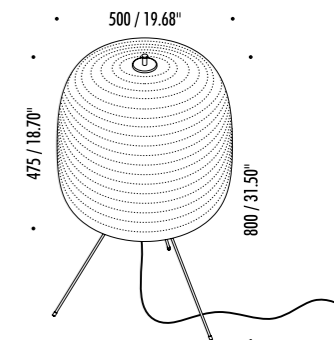

IP 65

15600303	MATT WHITE	120 V - 60 Hz - MAX 18 W LED - E26 BLACK CABLE 5 m - LED BULB NOT INCLUDED

IP 65

18860003	STANDARD	120 V - 60 Hz - MAX 18 W LED - E26 BLACK CABLE 5 m - LED BULB NOT INCLUDED

16 / 0.63"