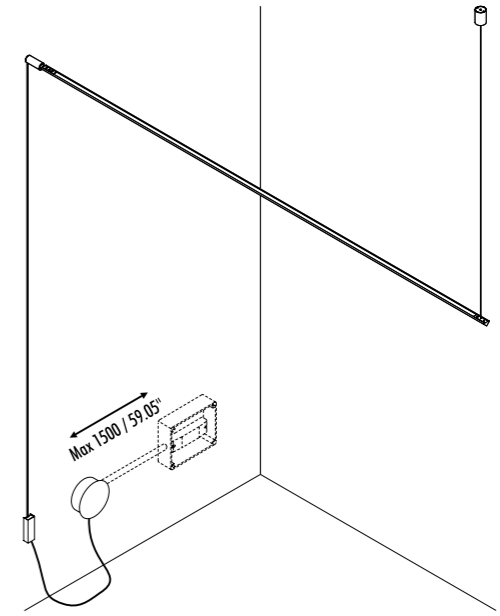

REMOTE POWER SUPPLY KIT

POWER SUPPLY KIT WITH PLUG