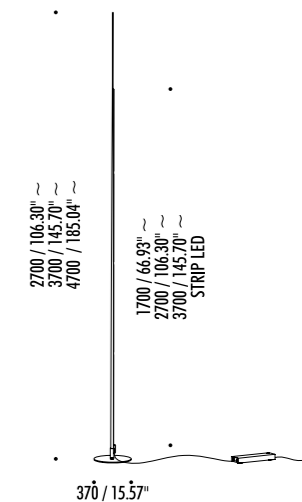

1A1030403	MATT BLACK - 3000K	ORIGINE 290 24 V DC - 20 W LED - 1000 lm - CRI > 90
1A1030403-27	MATT BLACK - 2700K	BLACK CABLE - DIMMER

1A1040403	MATT BLACK - 3000K	ORIGINE 390 24 V DC - 30 W LED - 1680 lm - CRI > 90
1A1040403-27	MATT BLACK - 2700K	BLACK CABLE - DIMMER

1A1050403	MATT BLACK - 3000K	ORIGINE 490 24 V DC - 40 W LED - 2380 lm - CRI > 90
1A1050403-27	MATT BLACK - 2700K	BLACK CABLE - DIMMER