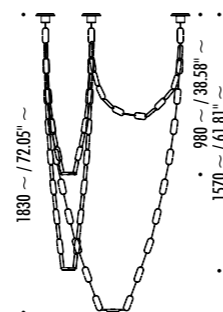

ChainDelier 2

OPTIONAL ACCESSORIES

1A0380003	STANDARD - 3000K	24 V DC - 5 W LED - 406 lm / 2700K - 370 lm - CRI > 90 LED MODULE - MAX 5 MODULES FOR DRIVER	
1A0380003-27	STANDARD - 2700K		

1A0730003	STANDARD	10 GOLD FINISH LINKS	

1A0390003	STANDARD (+ POSITIVE)	GOLD FINISH CEILING ROSE	
1A0400003	STANDARD (- NEGATIVE)