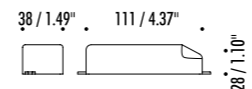

LUMINAIRE REMOVABLE FOR MAINTENANCE

DIM 1 - 10 V - PUSH
DRIVER DIMENSION

DIM DALI
DRIVER DIMENSION

DIM TRIAC
DRIVER DIMENSION

DIM 1 - 10 V - T24
DRIVER DIMENSION

CONTROLLER DIMENSION

PUT THE DRIVER IN
AN ACCESSIBLE PLACE