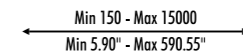

LUMINAIRE REMOVABLE FOR MAINTENANCE

DIM 1 - 10 V - PUSH
DRIVER DIMENSION

DIM DALI
DRIVER DIMENSION

DIM TRIAC
DRIVER DIMENSION

DIM 1 - 10 V - T24
DRIVER DIMENSION

CONTROLLER DIMENSION

PUT THE DRIVER IN
AN ACCESSIBLE PLACE