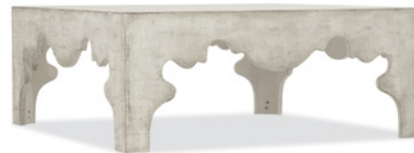

5750-80112-LTWD
Flanders Square Cocktail

Hardwood Solids with Grain Sack White Finish - linen with plaster applied on top to give the look of a plaster wall, the plaster applied on top provides the protection and smooth feel.
40W x 40D x 16H (102 x 102 x 41 cm)
shown on page: 20