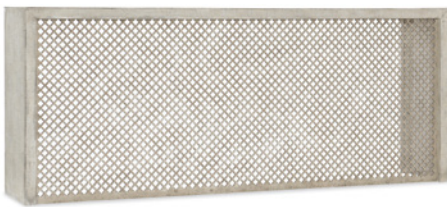

5750-85001-MULTI
Belvue Linen Wrapped Console

Hardwood Solids with Linen
Grain Sack is linen with plaster applied on top to give the look of a plaster wall. Grille is made of wood.
79 1/2W x 14D x 32H (202 x 36 x 81 cm)
shown on page: 4, 26