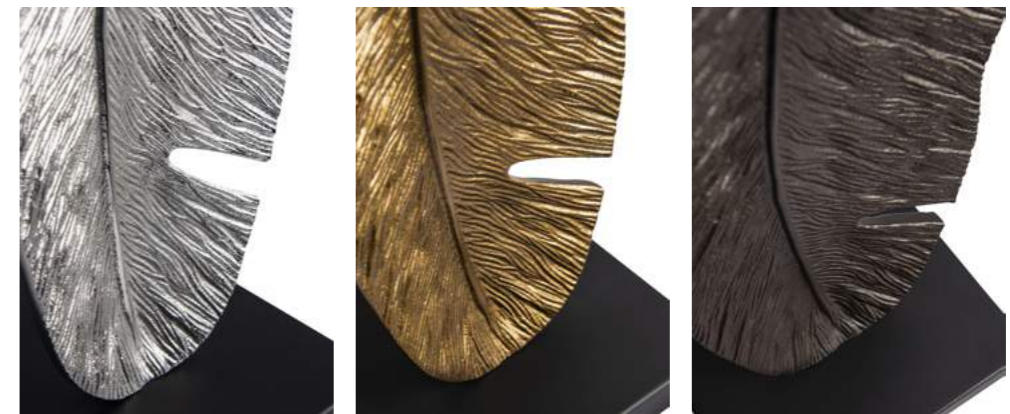

LEAF
TABLE LAMP

An elegant and timeless classic, inspired by nature's organic venation patterns, our Leaf design is beautifully sculpted and a striking addition to any interior.

Presented in three metallic finishes which enhance the intricate detailing; Nickel, Brass Patina or Bronze and paired with a glazed linen lampshade.