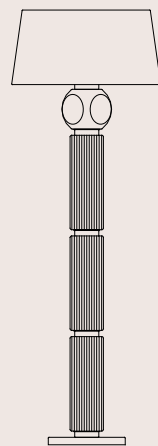

: Floor lamp with matt white metal finish, white blown striped glass and teak hand cut crystal details. Ivory fabric shade with gold inner side. Available in different colours.

dimensioni _ dimensions
Ø 36 H 175 _ Ø 14" H 69"

: Floor lamp with metal structure in light gold finish, coloured blown glass body and fabric shade. Available in different colours.

dimensioni _ dimensions
Ø 32 H 100 _ Ø 12" H 39"

lampadine _ bulbs
1 - E27 _ 1 - E26

dimensioni _ dimensions
Ø 37 H 155 _ Ø 14" H 61"

lampadine _ bulbs
1 - E27 _ 1 - E26

MATILDA 8173/P

R. Vitadello

: Lampada da terra con struttura in metallo con finitura oro chiaro, corpo in vetro soffiato colorato e diffusore in tessuto. Disponibile in varianti cromatiche.

: Floor lamp with metal structure in light gold finish, coloured blown glass body and fabric shade. Available in different colours.

dimensioni _ dimensions
Ø 60 H 174 _ Ø 24" H 68"

lampadine _ bulbs
3 - E27 _ 3 - E26