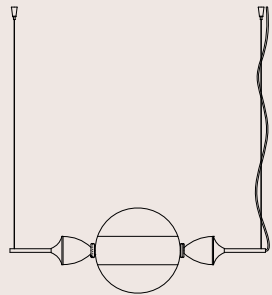

: Pendant with metal structure in light gold finish and hand cut crystal diffuser. Available in different colours.

dimensioni _ dimensions

L 86 P 26 H 26 _ W 34" D 10" H 10"

luce led _ led light

27w - LED - 3500 Lumen