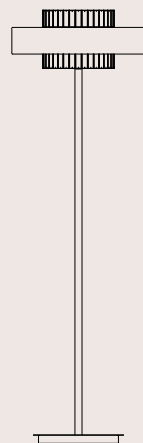

CRONO 734/P

R. Vitadello

: Lampada da terra con struttura in metallo cromato, diffusore in lamina nero e pendaglieria in vetro satinato. Disponibile in varianti cromatiche.

: Floor lamp with metal structure in chrome finish, black metallic foil shade and satin glass pendants. Available in different colours.

dimensioni _ dimensions
Ø 50 H 175 _ Ø 20" H 69"

lampadine _ bulbs
6 - G9

correlati _ related
p. 11, 39