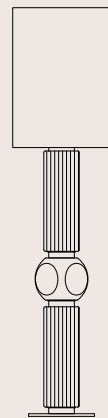

: Floor lamp with matt white metal finish, white blown striped glass and teak hand cut crystal details. Ivory fabric shade with gold inner side. Available in different colours.

dimensioni _ dimensions
Ø 36 H 175 _ Ø 14" H 69"

: Floor lamp with metal structure in light gold finish, coloured blown glass body and fabric shade. Available in different colours.

dimensioni _ dimensions
Ø 32 H 100 _ Ø 12" H 39"

lampadine _ bulbs
1 - E27 _ 1 - E26