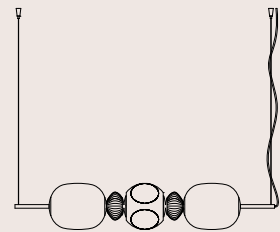

RITA 8163/S

R. Vitadello - S. Traverso

: Lampada a sospensione con struttura in metallo con finitura nickel e diffusori in vetro soffiato colorato con particolari in cristallo trasparente. Disponibile in varianti cromatiche.

: Pendant with nickel metal finish and blown coloured glass diffusers with clear crystal details. Available in different colours.

dimensioni _ dimensions
L 107 P 20 H 20 _ W 42" D 8" H 8"

luce led _ led light
22w - LED - 840 Lumen

3000K standard, alternative disponibili a richiesta.
3000K standard, other options available on request.