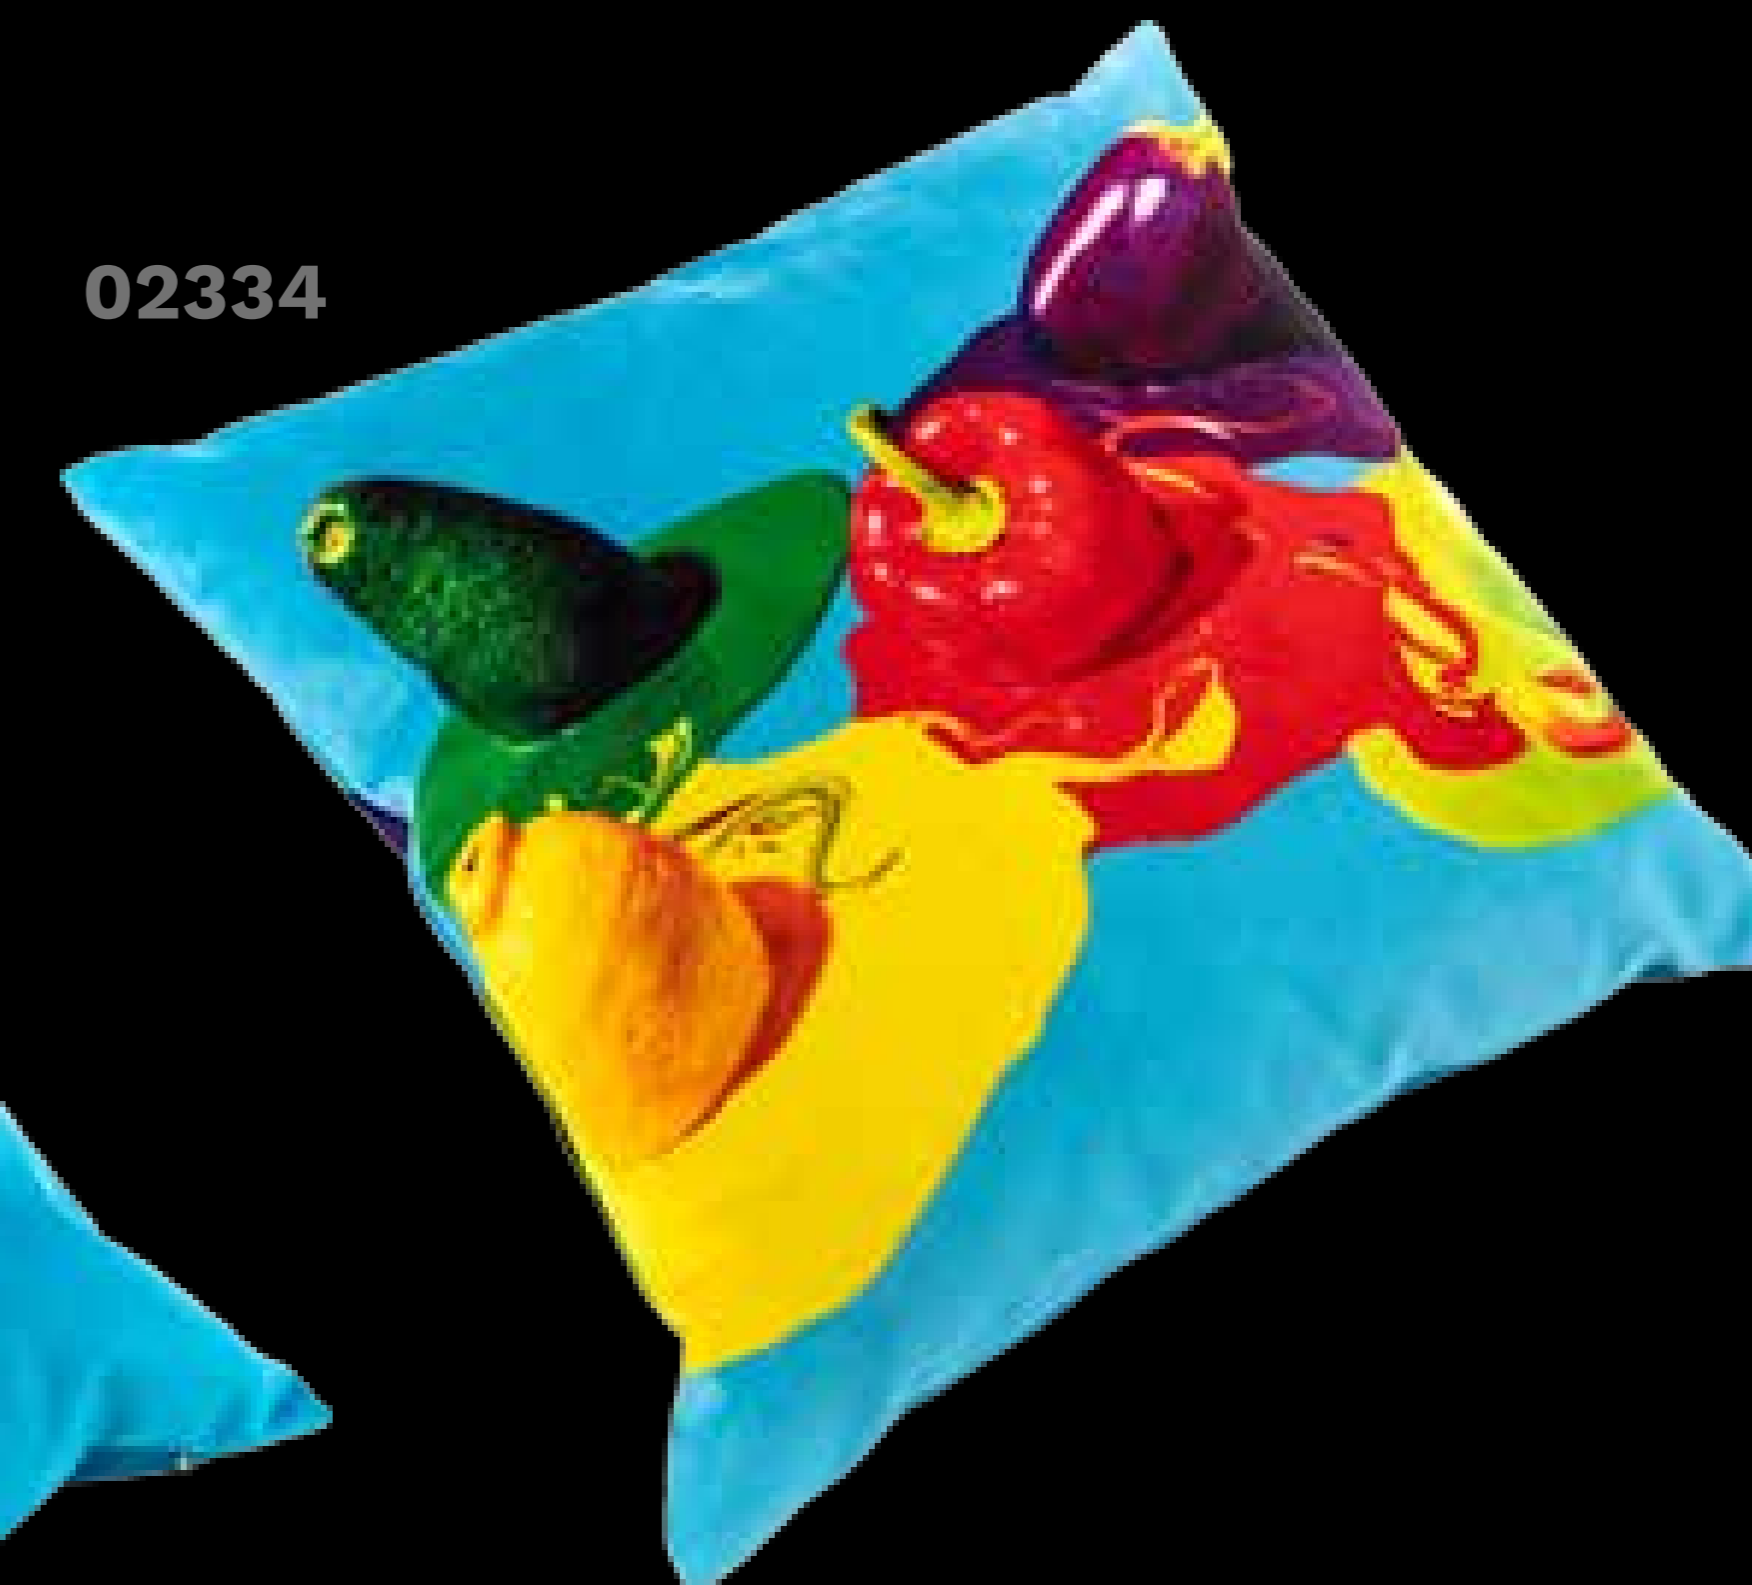

02334

02335