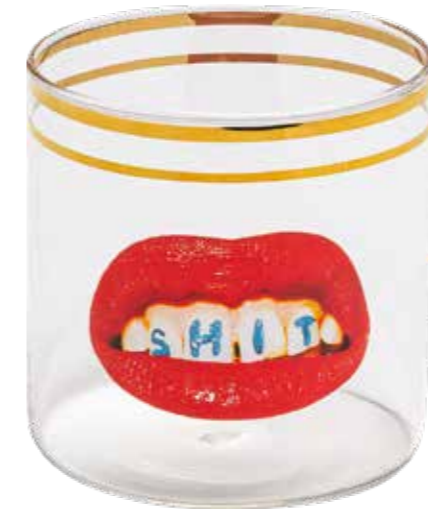

Glass
Shit

_15980