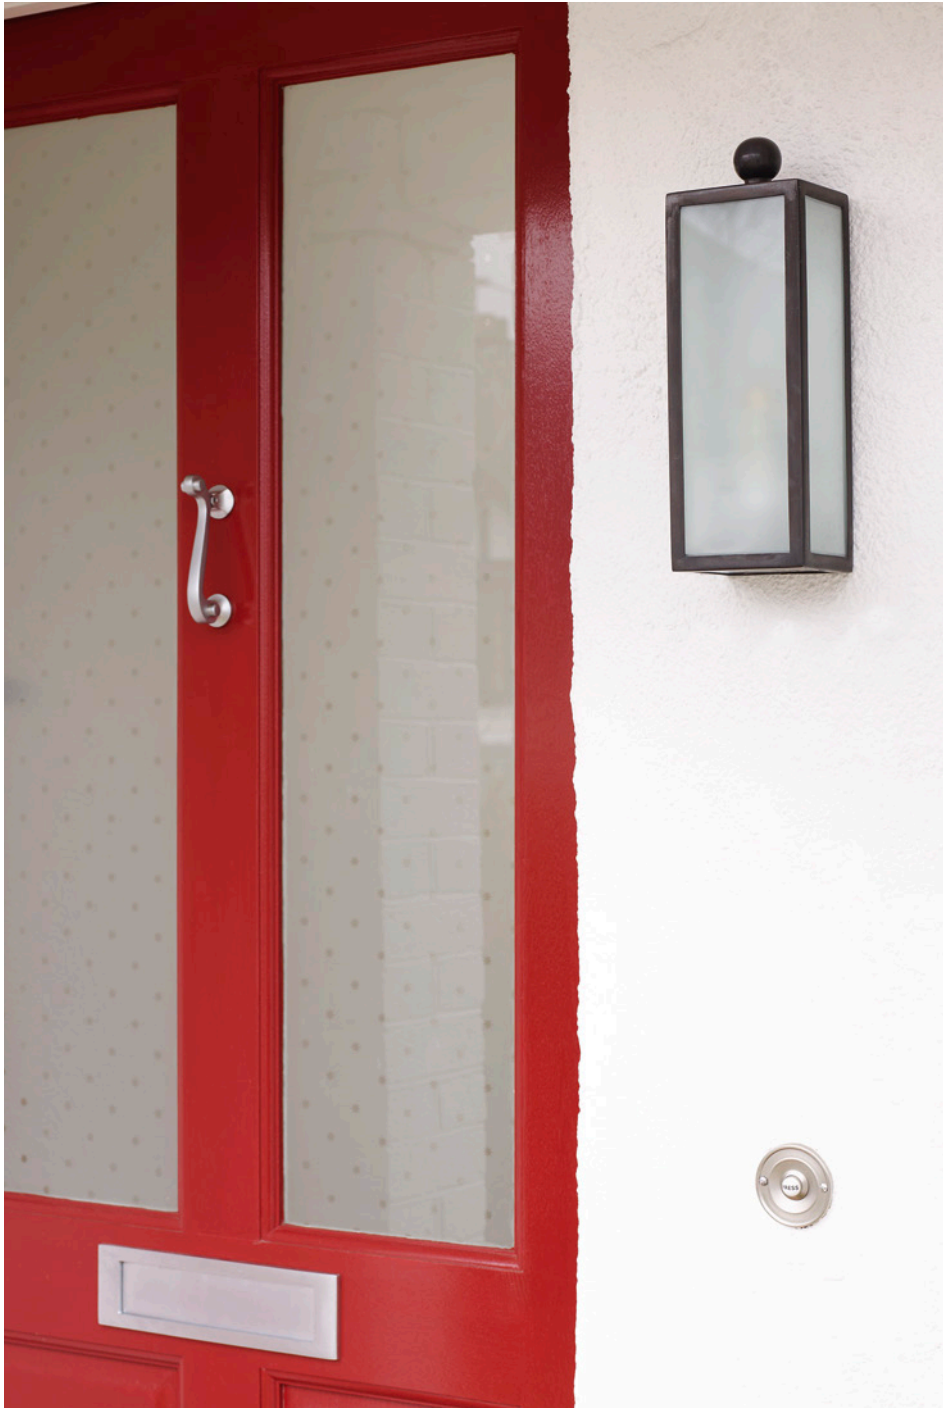

Coventry Wall Light in Bronze