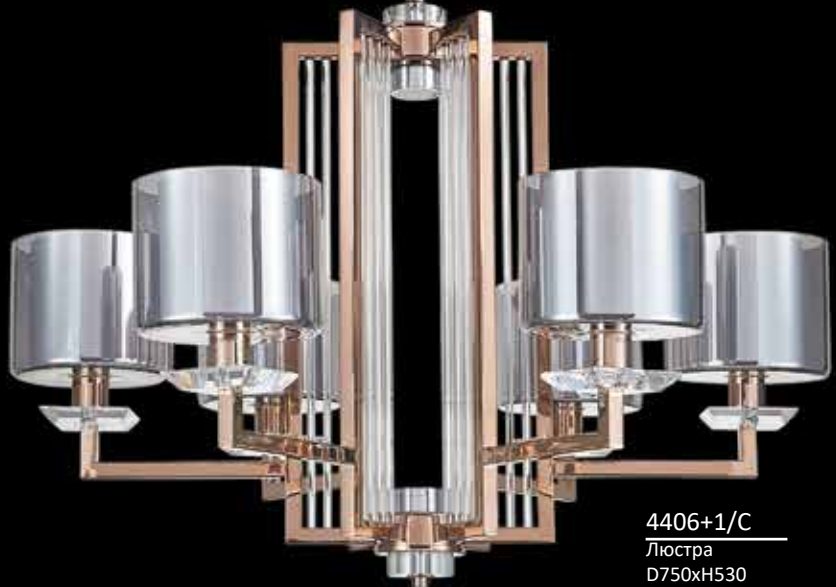

D400

H1780

E27 1\*60W

IP 20

**4408+4/C**  
 Люстра  
 D910xH570  
 E14 12\*60W + LED 2\*5W  
 IP 20 LED

**4406+1/C**  
 Люстра  
 D750xH530  
 E14 6\*60W + LED 2\*5W  
 IP 20 LED

**4401 L/A new**  
 Бра  
 L150xH500xSP270  
 E14 1\*60W  
 IP 20