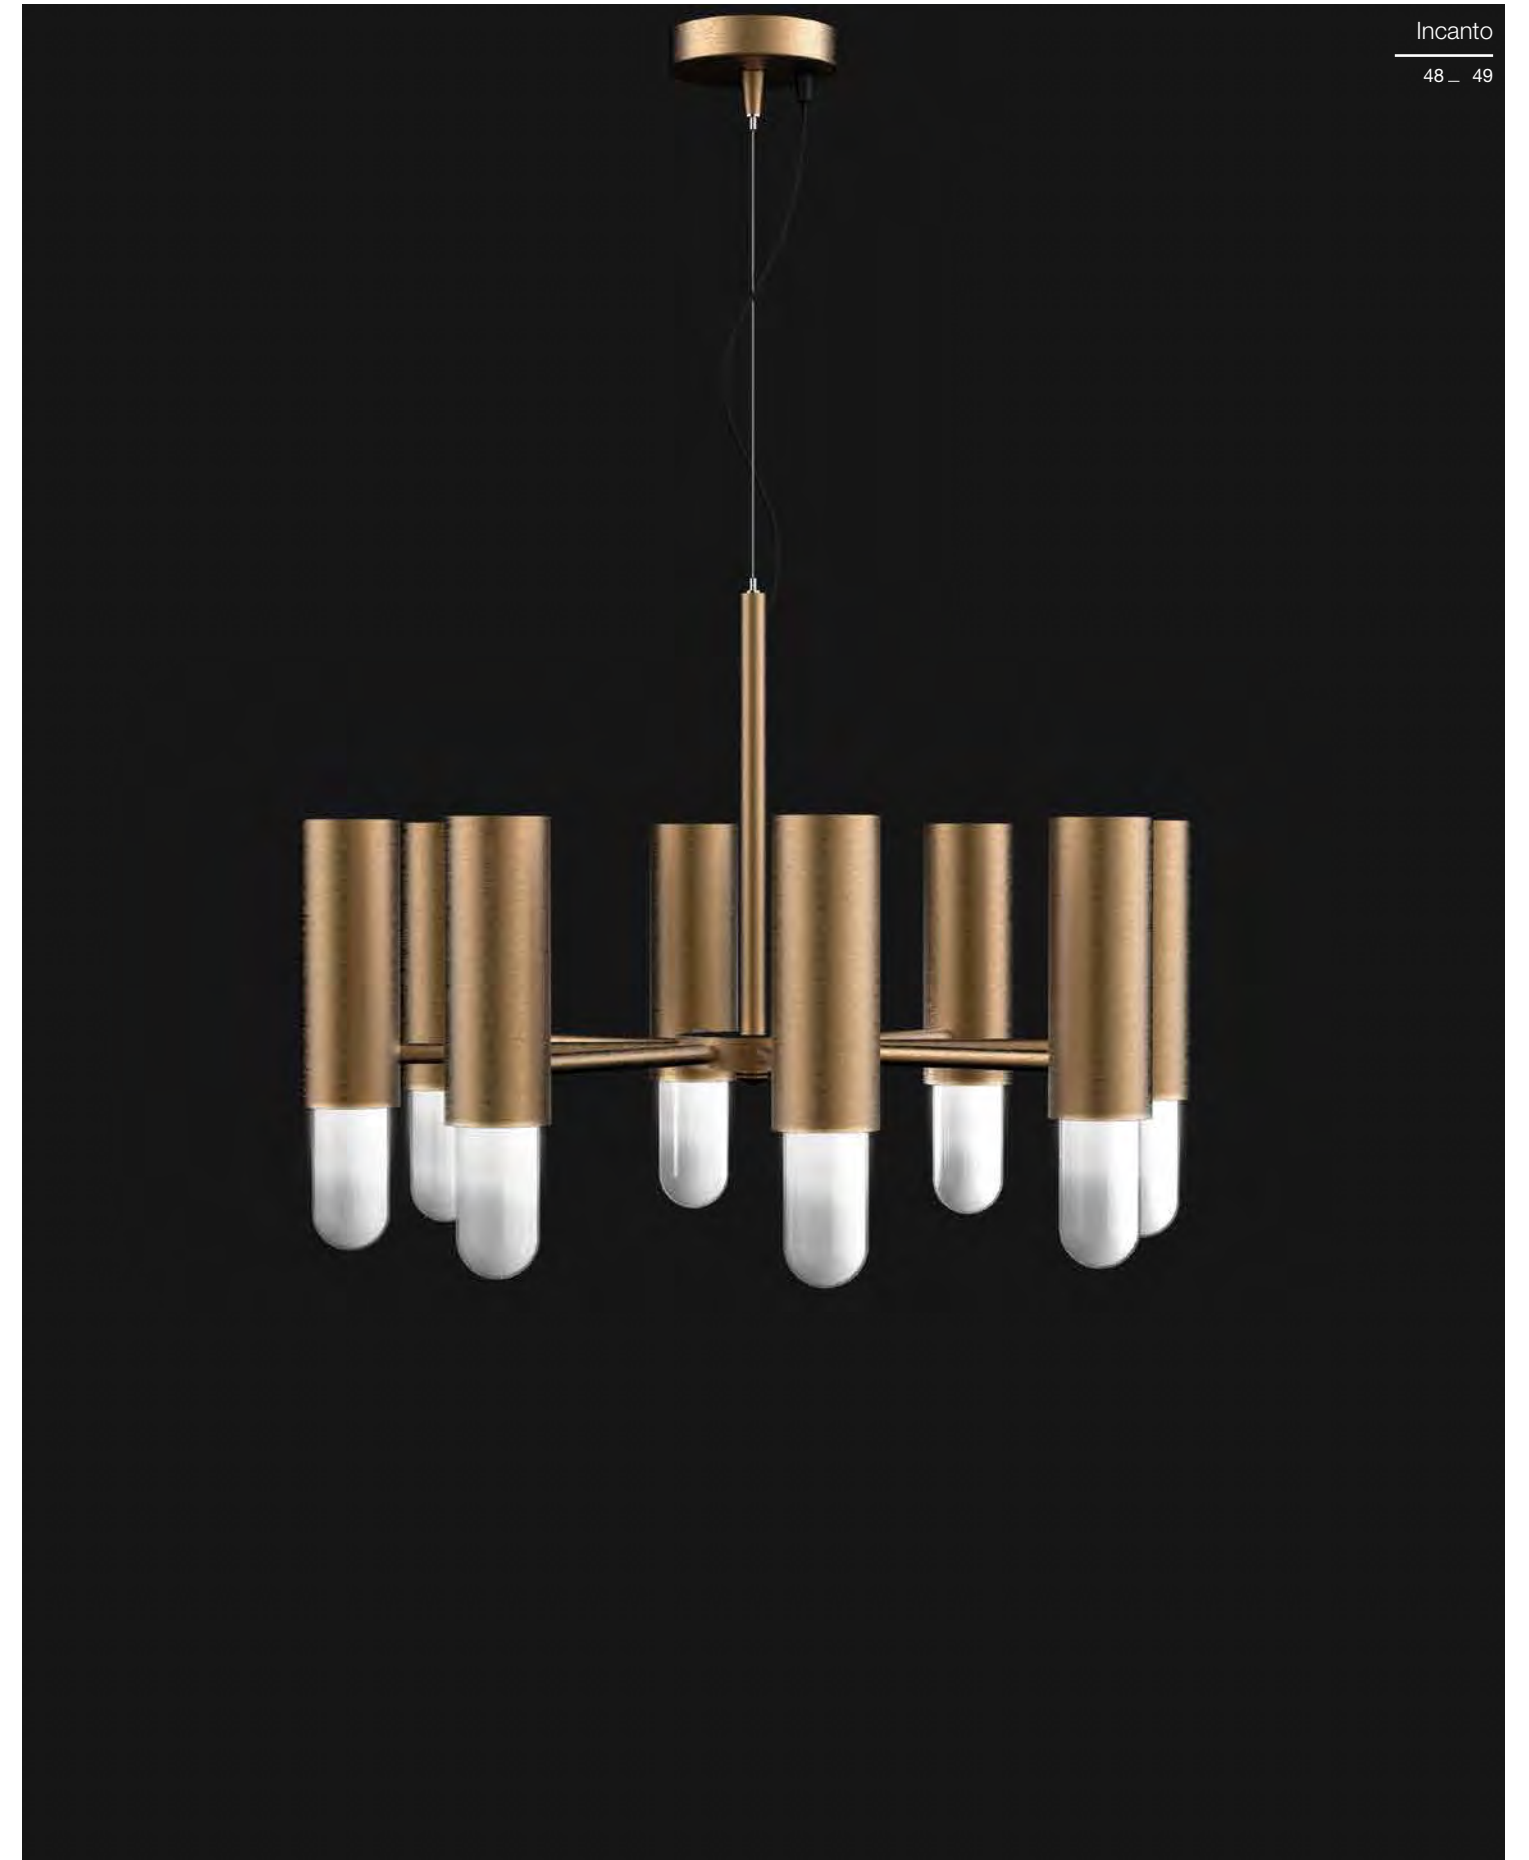

: Pendant lamp with metal structure in brushed light gold finish and with opal white glass diffusers. Available in different metal finishes.

dimensioni _ dimensions
Ø 30 h. 50 _ Ø 12" h. 20"
lampadine _ bulbs
up / down _ 6 - GU10 LED

LUCREZIA 4027/S8

DESIGNER
THDP + SIMONE BRETTI

: Lampada a sospensione in metallo con finitura brunito antico e diffusori in vetro opale bianco. Disponibile in varianti cromatiche.

: Pendant lamp with metal structure in antique burnished finish and with opal white glass diffusers. Available in different metal finishes.

dimensioni _ dimensions
Ø 60 h. 50 _ Ø 24" h. 20"
lampadine _ bulbs
up / down _ 16 - GU10 LED

CICLA 203/50S

DESIGNER
ITALAMP STUDIO

: Lampada a sospensione in vetro soffiato trasparente e struttura metallica con finitura cromo. Disponibile in varianti cromatiche.

: Pendant lamp with clear glass diffuser and metal structure with polished chrome finish. Available in different colours.

dimensioni _ dimensions
ø 50 h. 20 _ ø 20" h. 8"

lampadine _ bulbs
22w LED - 2200 Lumen