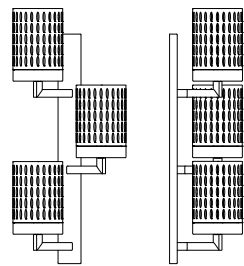

parete _ wall

QUARZO 725/AP3

DESIGNER
STUDIO MAMO

: Lampada a parete in metallo con finitura cromo e oro chiaro e diffusori in cristallo intagliato. Disponibile in varianti dimensionali.

: Wall sconce in chrome and light gold metal structure finish with carved crystal diffusers. Available in different dimensions.

dimensioni _ dimensions

L 30 h. 67 sp. 19 _ W 12" h. 26" d. 7"

lampadine _ bulbs

3x6,5w - LED - 1800 Lumen

3000K standard, alternative disponibili a richiesta.

3000K standard, other options available on request.