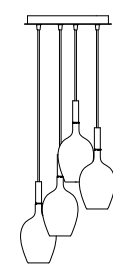

dimensioni _ dimensions
ø 40 h. 42 _ ø 16" h. 17"

lampadine _ bulbs
up / down _ 22w LED - 2460 Lumen

3000K standard, alternativa disponibile a richiesta.
3000K standard, other options available on request.

dimensioni _ dimensions
L 94 h. 42 sp. 36 _ W 37" h. 16" d. 14"

lampadine _ bulbs
up / down _ 62w LED - 7000 Lumen

3000K standard, alternativa disponibile a richiesta.
3000K standard, other options available on request.

: Pendant lamp with blown glass diffusers with shiny coating finish and metal structure with chrome or iron grey finish. Available in different colours.

dimensioni _ dimensions
ø 33 h. Var. _ ø 13" h. Var.
lampadine _ bulbs
3 - G9

dimensioni _ dimensions
ø 33 h. Var. _ ø 13" h. Var.
lampadine _ bulbs
4 - G9

Trasparente
Vetro interno satinato

Clear
Inner frosted glass

Metallizzato Titanio
Vetro interno satinato

Shiny titanium coating
Inner frosted glass