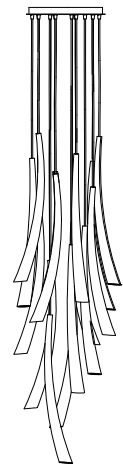

dimensioni _ dimensions
L 100 p. 13 h. Var. _ w 39" d. 6" h. Var.
lampadine _ bulbs
5 - G9

Trasparente Vetro interno satinato	Metallizzato Titanio Vetro interno satinato	Metallizzato Oro rosa Vetro interno satinato	Metallizzato Oro Vetro interno satinato
Clear Inner frosted glass	Shiny titanium coating Inner frosted glass	Shiny pink gold coating Inner frosted glass	Shiny gold coating Inner frosted glass

: Pendant lamp with metal structure in brushed light gold finish and with opal white glass diffusers. Available in different metal finishes.

dimensioni _ dimensions
Ø 30 h. 50 _ Ø 12" h. 20"
lampadine _ bulbs
up / down _ 6 - GU10 LED

: Pendant lamp with clear glass diffuser and metal structure with polished chrome finish. Available in different colours.

dimensioni _ dimensions
ø 50 h. 20 _ ø 20" h. 8"

lampadine _ bulbs
22w LED - 2200 Lumen

: Pendant lamp with blown glass diffusers in smoked white or amethyst. Metal structure with iron grey finish. Available in different dimensions and colors.

dimensioni _ dimensions
ø 50 h. var. _ ø 20" h. var.