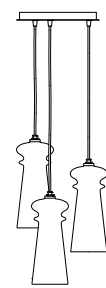

: Pendant lamp with blown glass diffusers with shiny coating finish and metal structure with chrome or iron grey finish. Available in different colours.

dimensioni _ dimensions
ø 33 h. Var. _ ø 13" h. Var.
lampadine _ bulbs
3 - G9

dimensioni _ dimensions
L 100 p. 13 h. Var. _ w 39" d. 6" h. Var.
lampadine _ bulbs
5 - G9

Trasparente Vetro interno satinato	Metallizzato Titanio Vetro interno satinato	Metallizzato Oro rosa Vetro interno satinato	Metallizzato Oro Vetro interno satinato
Clear Inner frosted glass	Shiny titanium coating Inner frosted glass	Shiny pink gold coating Inner frosted glass	Shiny gold coating Inner frosted glass

: *Pendant lamp with clear glass and metal structure with brushed copper and matt black finishes. Available in different dimensions and colours.*

dimensioni _ dimensions
ø 13 h. 32 _ ø 5" h. 13"

lampadine _ bulbs
1 - E14 _ 1 - E12

: Pendant lamp in light gold or nickel and matt black metal finish with clear glass diffusers. Available in different dimensions and colours.

dimensioni _ dimensions
ø 33 h. var. _ ø 13" h. adj.

lampadine _ bulbs
3 - E14 _ 3 - E12