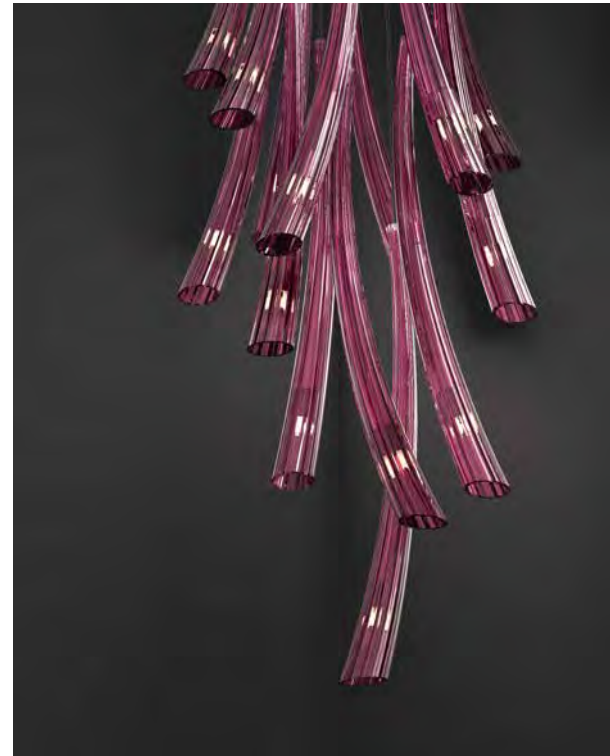

: Pendant lamp with blown glass diffusers in smoked white or amethyst. Metal structure with iron grey finish. Available in different dimensions and colors.

dimensioni _ dimensions
ø 50 h. var. _ ø 20" h. var.