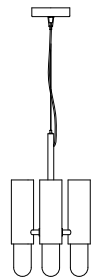

dimensioni _ dimensions
L 100 p. 13 h. Var. _ w 39" d. 6" h. Var.
lampadine _ bulbs
5 - G9

Trasparente Vetro interno satinato	Metallizzato Titanio Vetro interno satinato	Metallizzato Oro rosa Vetro interno satinato	Metallizzato Oro Vetro interno satinato
Clear Inner frosted glass	Shiny titanium coating Inner frosted glass	Shiny pink gold coating Inner frosted glass	Shiny gold coating Inner frosted glass

: *Pendant lamp in brushed copper and matt black metal finish with clear glass diffusers. Available in different dimensions and colours.*

dimensioni _ dimensions

L 100 sp. 9 h. adj. _ W 39" d. 4" h. adj.

: Pendant lamp with metal structure in brushed light gold finish and with opal white glass diffusers. Available in different metal finishes.

dimensioni _ dimensions
Ø 30 h. 50 _ Ø 12" h. 20"
lampadine _ bulbs
up / down _ 6 - GU10 LED