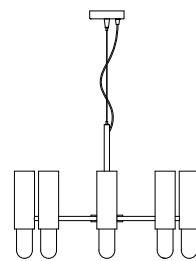

LUCREZIA 4027/S8

DESIGNER
THDP + SIMONE BRETTI

: Lampada a sospensione in metallo con finitura brunito antico e diffusori in vetro opale bianco. Disponibile in varianti cromatiche.

: Pendant lamp with metal structure in antique burnished finish and with opal white glass diffusers. Available in different metal finishes.