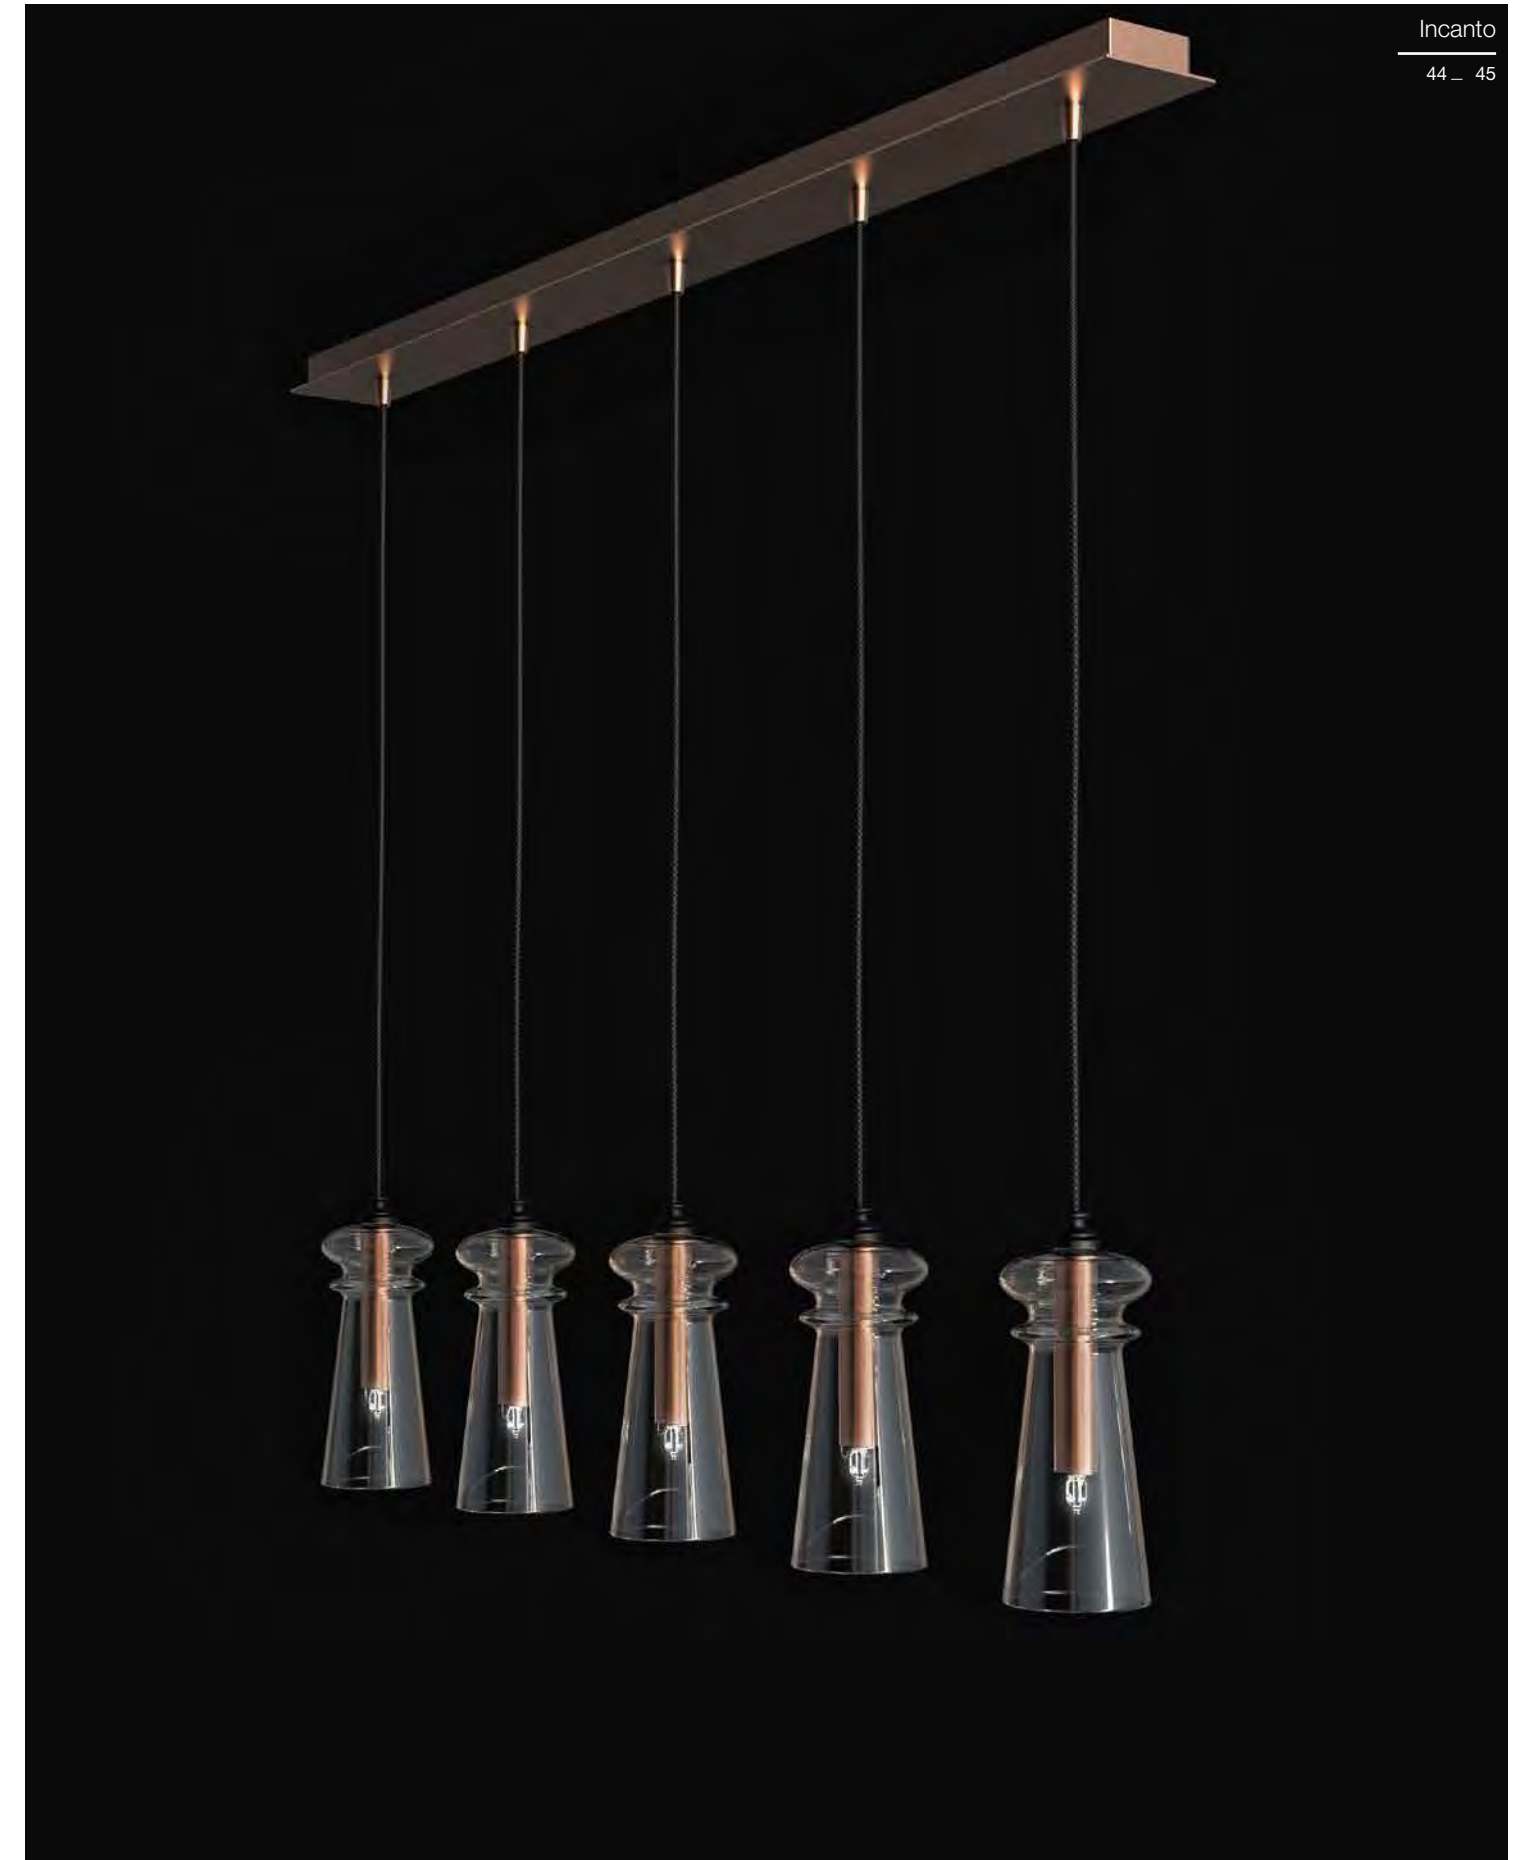

LICIO

2296/L5

DESIGNER
STEFANO TRAVERSO
ROBERTA VITADELLO

: Lampada a sospensione in metallo con finitura rame spazzolato e nero opaco e diffusori in vetro trasparente. Disponibile in varianti dimensionali e cromatiche.

: *Pendant lamp in brushed copper and matt black metal finish with clear glass diffusers. Available in different dimensions and colours.*

dimensioni _ dimensions

L 100 sp. 9 h. adj. _ W 39" d. 4" h. adj.

lampadine _ bulbs

5 - G9