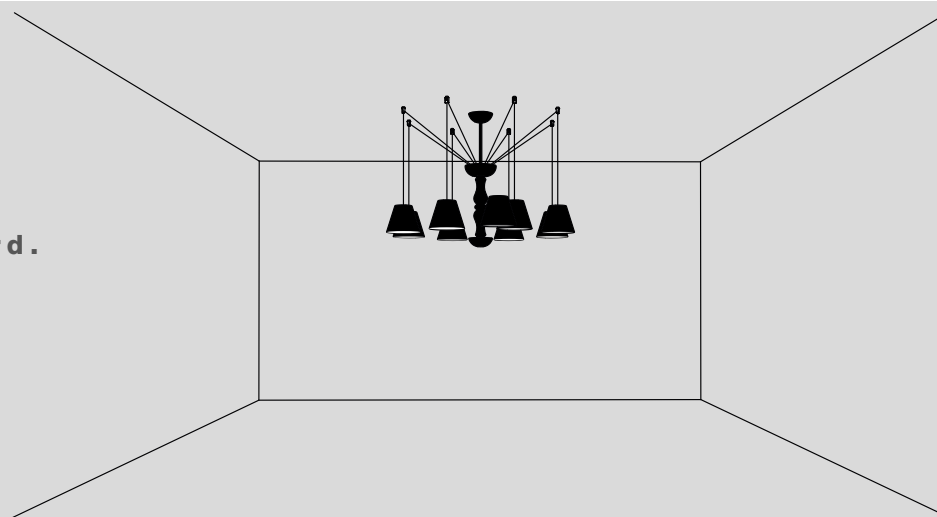

: *Tense between wall and wall, suspended from the ceiling or fixed at the corners of a room.*
The possibilities of installing ADRIA System are practically endless, allowing you to customize your home giving space to the imagination and creativity of each of us.
Here's how to play freely with the character and size of the environments, changing the domestic scenario into something new. And the light becomes domestic performance.

lampadine _ bulbs
1 - G9

5mt lunghezza cavo standard
5mt standard cable length

ADRIA SISTEMA

**Installazione standard.
Standard mounting.**

**Installazione lineare.
Linear mounting.**

**Installazione libera
a soffitto.
Free ceiling mounting.**

**Installazione libera
da soffitto a parete.
Free from ceiling
to wall mounting.**

**Installazione libera
da soffitto a parete.
Free from ceiling
to wall mounting.**

**Installazione libera
da parete a soffitto.
Free from wall
to ceiling mounting.**