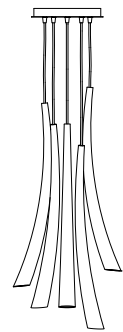

: Pendant lamp with clear glass diffuser and metal structure with polished chrome finish. Available in different colours.

dimensioni _ dimensions
ø 50 h. 20 _ ø 20" h. 8"

lampadine _ bulbs
22w LED - 2200 Lumen

: Pendant lamp with blown glass diffusers in smoked white or amethyst. Metal structure with iron grey finish. Available in different dimensions and colors.

dimensioni _ dimensions
ø 50 h. var. _ ø 20" h. var.

: *Pendant lamp with blown glass diffusers in smoked white or dove color. Metal structure with iron grey finish. Available in different dimensions and colors.*

dimensioni _ dimensions
ø 38 h. var. _ ø 15" h. var.
lampadine _ bulbs
5 - G9

dimensioni _ dimensions
L 12 h. 15 sp. 17 _ W 5" h. 6" d. 7"
lampadine _ bulbs
1 - E14 _ 1 - E12

dimensioni _ dimensions
L 29 h. 15 sp. 17 _ W 11" h. 6" d. 7"
lampadine _ bulbs
3 - E14 _ 3 - E12

parete _ wall