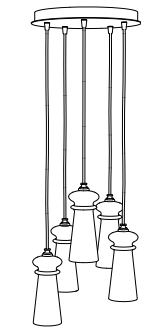

: Pendant lamp with blown glass diffusers with shiny coating finish and metal structure with chrome or iron grey finish. Available in different colours.

dimensioni _ dimensions
ø 33 h. Var. _ ø 13" h. Var.
lampadine _ bulbs
3 - G9

dimensioni _ dimensions
L 100 p. 13 h. Var. _ w 39" d. 6" h. Var.
lampadine _ bulbs
5 - G9

Trasparente Vetro interno satinato	Metallizzato Titanio Vetro interno satinato	Metallizzato Oro rosa Vetro interno satinato	Metallizzato Oro Vetro interno satinato
Clear Inner frosted glass	Shiny titanium coating Inner frosted glass	Shiny pink gold coating Inner frosted glass	Shiny gold coating Inner frosted glass

: *Pendant lamp with clear glass and metal structure with brushed copper and matt black finishes. Available in different dimensions and colours.*

dimensioni _ dimensions
ø 13 h. 32 _ ø 5" h. 13"

lampadine _ bulbs
1 - E14 _ 1 - E12

: Pendant lamp in light gold or nickel and matt black metal finish with clear glass diffusers. Available in different dimensions and colours.

dimensioni _ dimensions
ø 33 h. var. _ ø 13" h. adj.

lampadine _ bulbs
3 - E14 _ 3 - E12