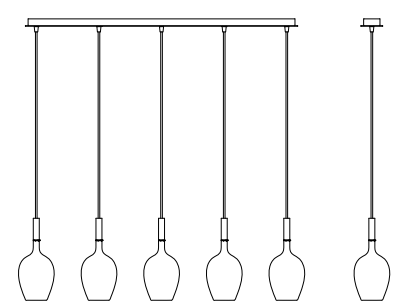

dimensioni _ dimensions
ø 26 h1 68
ø 10" h1 27"

lampadine _ bulbs
max n° 18 - G9

Max 18 discese
Max. 18 pendants

dimensioni _ dimensions
L 26 sp.15 h. 68
ø 10" d. 6" h. 27"

lampadine _ bulbs
max n° 9 - G9

: Pendant lamp with blown glass diffusers with shiny coating finish and metal structure with chrome or iron grey finish. Available in different colours.

dimensioni _ dimensions
ø 33 h. Var. _ ø 13" h. Var.
lampadine _ bulbs
3 - G9

dimensioni _ dimensions
ø 33 h. Var. _ ø 13" h. Var.
lampadine _ bulbs
4 - G9

Trasparente
Vetro interno satinato

Clear
Inner frosted glass

Metallizzato Titanio
Vetro interno satinato

Shiny titanium coating
Inner frosted glass

dimensioni _ dimensions
L 100 p. 13 h. Var. _ w 39" d. 6" h. Var.
lampadine _ bulbs
5 - G9

Trasparente Vetro interno satinato	Metallizzato Titanio Vetro interno satinato	Metallizzato Oro rosa Vetro interno satinato	Metallizzato Oro Vetro interno satinato
Clear Inner frosted glass	Shiny titanium coating Inner frosted glass	Shiny pink gold coating Inner frosted glass	Shiny gold coating Inner frosted glass