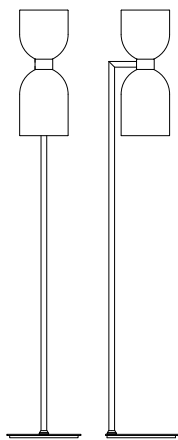

CATERINA 4026/P

DESIGNER
THDP + SIMONE BRETTI

: Lampada da terra in metallo con finitura in oro spazzolato e diffusori in vetro bianco opale e verde.

: *Floor lamp in metal with brushed gold finish with opal white and green glass diffusers.*

dimensioni _ dimensions
ø 30 h. 160 _ ø 12" h. 63"

lampadine _ bulbs
up / down _ 2x3.2w LED - 740 Lumen

3000K standard, alternative disponibili a richiesta.
3000K standard, other options available on request.