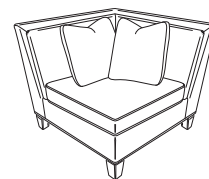

AE-LTD5267-21
Lannier Corner Chair

Overall W 37 D 37 H 33.5
Seat Height 28 Arm Height 12.5
Seat 21