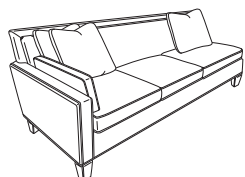

AE-LTD5267-42
Lannier LAF Sofa

Overall W 87.5 D 37 H 33.5
Inside W 83.5 D 28 H 12.5
Seat Height 21 Arm Height 24.5