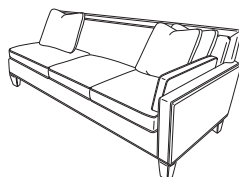

Dunkirk RAF Chaise

Overall W 34.5 D 66.5 H 32
 Seat Height 16
 Arm Height 25

AE-LTD5267 Lannier Sectional Series

AE-LTD5267-42
Lannier LAF Sofa

Overall W 87.5 D 37 H 33.5
Inside W 83.5 D 28 H 12.5
Seat Height 21 Arm Height 24.5