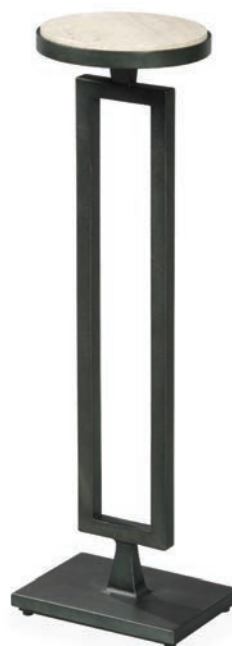

W 9.5 D 9.5 H 26.5

Rustic black finish steel base

with limestone top

Available only as shown

AEA-665 Pericles Martini Table

W 7.5 D 7.5 H 26.5

Rustic black finish steel base

with limestone top

Available only as shown

Available only as shown

Shown in City Light finish

AE9-767 Daysky Desk

W 62 D 31.25 H 30.75

Three soft-close drawers with
antique brass hardware

Mahogany solids, Mahogany veneers

Available in Custom finishes