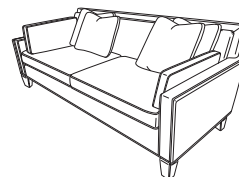

AE-LTD5267-2
Lannier Sofa

Overall W 88 D 38 H 33.5
Inside W 78 D 28 H 12.5
Seat Height 21 Arm Height 24.5