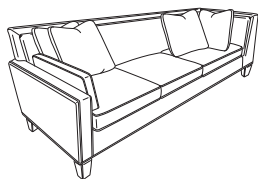

AE-LTD5267-43
Lannier LAF Corner Sofa

Overall W 96 D 37 H 33.5
Inside W 81 D 28 H 12.5
Seat Height 21 Arm Height 24.5