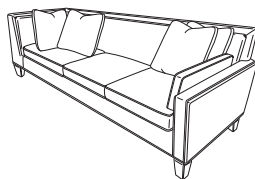

AE-LTD5267-53
Lannier RAF Corner Sofa

Overall W 96 D 37 H 33.5
Inside W 81 D 28 H 12.5
Seat Height 21 Arm Height 24.5