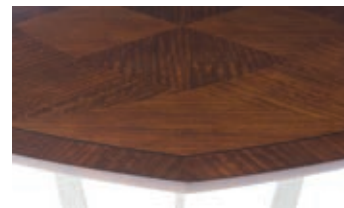

Paragon Club Collection

W 54 D 54 H 30.25

Plated stainless steel base

Tempered glass top

*also available*

41A-305B Fair Park Metal Dining Table Base Only

W 26.25 D 26.25 H 28.5

*Available only as shown*