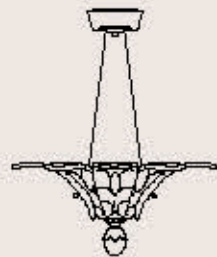

60/55 - 3C

R. Vitadello

: Lampada a sospensione con foglie in vetro acidato e struttura in metallo con finitura nichel. Disponibile in varianti dimensionali e cromatiche.

: Pendant with satin glass leaves and metal with nickel finish. Available in different dimensions and colours.

dimensioni _ dimensions
ø 57 h. 25 _ ø 23" h. 10"

lampadine _ bulbs
3 - E14 _ 3 - E12

A++>A C>E

correlati _ related
p. 329, 355