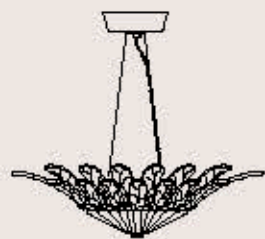

: Pendant in "graniglia" glass leaves, metal with gold finish. Available in different dimensions and colours.

dimensioni _ dimensions
ø 70 h. 26 _ ø 28" h. 11"

lampadine _ bulbs
8 - E14 _ 8 - E12

correlati _ related
p. 347