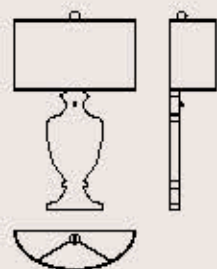

8010/APP

R. Vitadello - S. Traverso

: Lampada da parete in cristallo e diffusore in tessuto avorio. Disponibile in varianti dimensionali.

: Wall lamp in crystal and ivory fabric shade. Available in different dimensions.