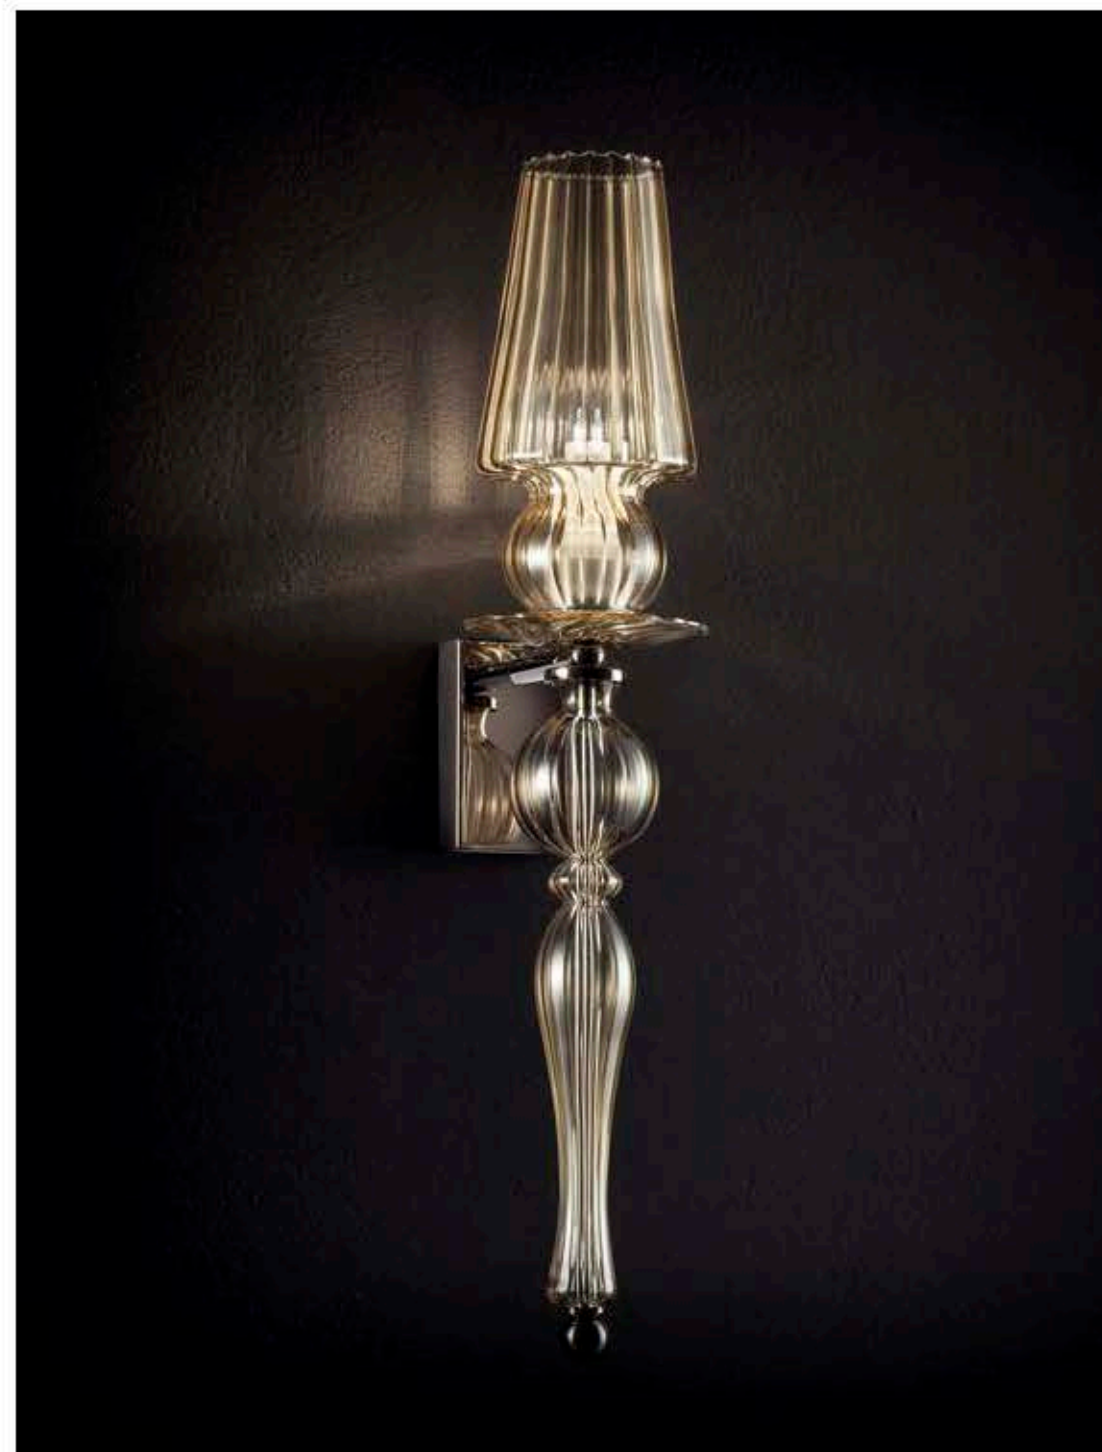

ALBATROS 2421/API

R. Vitadello - S. Traverso

: Lampada a parete in vetro teak, struttura in metallo con finitura canna di fucile e diffusore in vetro rigato teak. Disponibile in varianti cromatiche.

: Wall lamp in teak ruled glass, metal structure with iron grey finish and teak ruled glass diffuser. Available in different colours.

dimensioni _dimensions

L 12 sp. 15 h. 55 _W 5" d. 6" h. 22"

lampadine _bulbs

1 - G9

A++>A C>E

correlati _related
p. 77