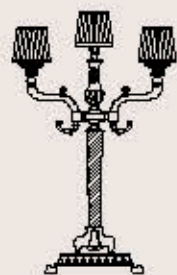

730/LT

ITALAMP Studio

: Lampada da tavolo in cristallo torciglione trasparente con dettagli in metallo con finitura oro antico, diffusori in tessuto beige plissé

: Table lamp in clear twisted crystal with metal details in antique gold finish, beige plissé fabric shades