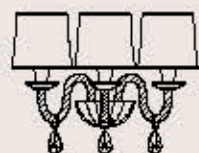

346/AP3

ITALAMP Studio

: Lampada a parete in vetro nero, struttura in metallo con finitura croma di facile, diffusori in tessuto nero e pendagliera Swarovski Elements. Disponibile in varianti dimensionali e cromatiche.

: Wall lamp in black glass, metal with iron grey finish, black fabric shades and Swarovski Elements pendants. Available in different dimensions and colours.