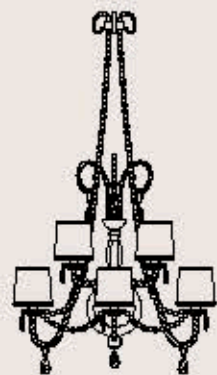

LENOIR 445/AP5

R. Vitadello - S. Traverso

: Lampada a parete in vetro bianco, struttura in metallo con finitura cromo, diffusori in tessuto avorio e pendagliera in Swarovski Elements. Disponibile in varianti dimensionali e cromatiche.

: Wall lamp in white glass, metal with chrome finish, ivory fabric shades and Swarovski Elements pendants. Available in different dimensions and colours.

dimensioni _dimensions

L 60 sp. 35 h. 113 _ W 24" d. 14" h. 44"

lampadine _bulbs

5 - E14 _ 5 - E12

A++>E

correlati _related
p. 27, 431, 87