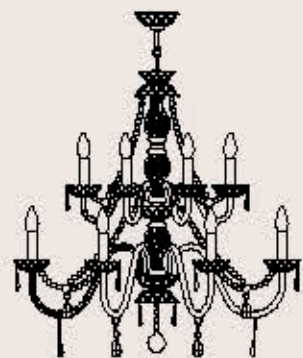

15/10+5

ITALAMP Studio

: Lampada a sospensione in cristallo intagliato, struttura in metallo con finitura cromo, pendagliera in Swarovski Elements. Disponibile in varianti dimensionali e cromatiche.

: Chandelier in carved crystal, metal with chrome finish, Swarovski Elements pendants. Available in different dimensions and colours.

dimensioni _ dimensions
ø 75 h. 73 _ ø 30" h. 29"

lampadine _ bulbs
15 - E14 _ 15 - E12