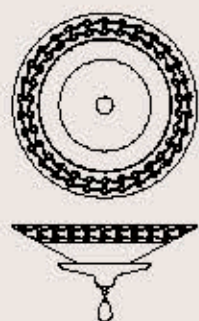

671/50

R. Vitadello - S. Traverso

: Lampada a soffitto in vetro satinato con pendaglio in vetro trasparente e metallo con finitura nichel. Disponibile in varianti dimensionali e cromatiche.

: Ceiling lamp in satin glass with transparent glass pendant and metal with nickel finish. Available in different dimensions and colours.

dimensioni _ dimensions
ø 50 h. 26 _ ø 20" h. 11"

lampadine _ bulbs
4 - E14 _ 4 - E12