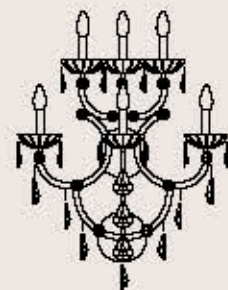

: Lampada a parete in stile Mariateresa in vetro e metallo con finitura oro. Pendagliera in cristallo. Disponibile in varianti dimensionali e cromatiche.

: Wall lamp Mariateresa style, in glass and metal with gold finish and crystal pendants. Available in different dimensions and colours.