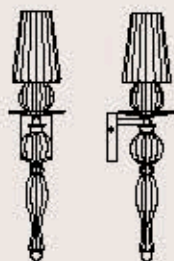

ALBATROS 2421/API

R. Vitadello - S. Traverso

: Lampada a parete in vetro teak, struttura in metallo con finitura canna di fucile e diffusore in vetro rigato teak. Disponibile in varianti cromatiche.

: Wall lamp in teak ruled glass, metal structure with iron grey finish and teak ruled glass diffuser. Available in different colours.

dimensioni _dimensions

L 12 sp. 15 h. 55 _W 5" d. 6" h. 22"

lampadine _bulbs

1 - G9

A++>A C>E

correlati _related
p. 77