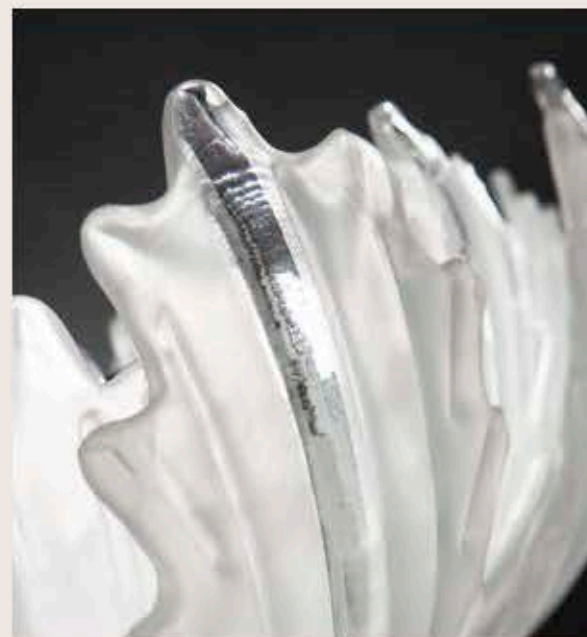

74/80 - 3C
ITALAMP Studio

: Lampada a sospensione con foglie in vetro acidato e struttura in metallo con finitura nichel. Disponibile in varianti dimensionali e cromatiche.

: Pendant with satin glass leaves and metal with nickel finish. Available in different dimensions and colours.