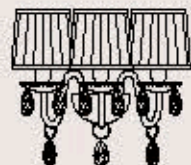

440/AP3

R. Vitadello - S. Traverso

: Lampada a parete in cristallo e vetro ambra, struttura in metallo con finitura oro antico, diffusori in tessuto beige e pendagliera Swarovski Elements. Disponibile in varianti dimensionali e cromatiche.

: Wall lamp in amber crystal and glass, metal with antique gold finish, beige fabric shades and Swarovski Elements pendants. Available in different dimensions and colours.