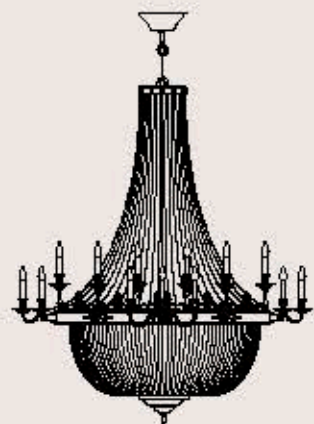

S053/150

ITALAMP Studio

: Lampada a sospensione in metallo con finitura nichel, pendagliera in Swarovski Elements. Disponibile in varianti dimensionali e cromatiche.

: Chandelier in metal with nickel finish, Swarovski Elements pendants. Available in different dimensions and colours.

dimensioni _ dimensions
ø 150 h. 174 _ ø 60" h. 69"

lampadine _ bulbs
52 - E14 _ 52 - E12