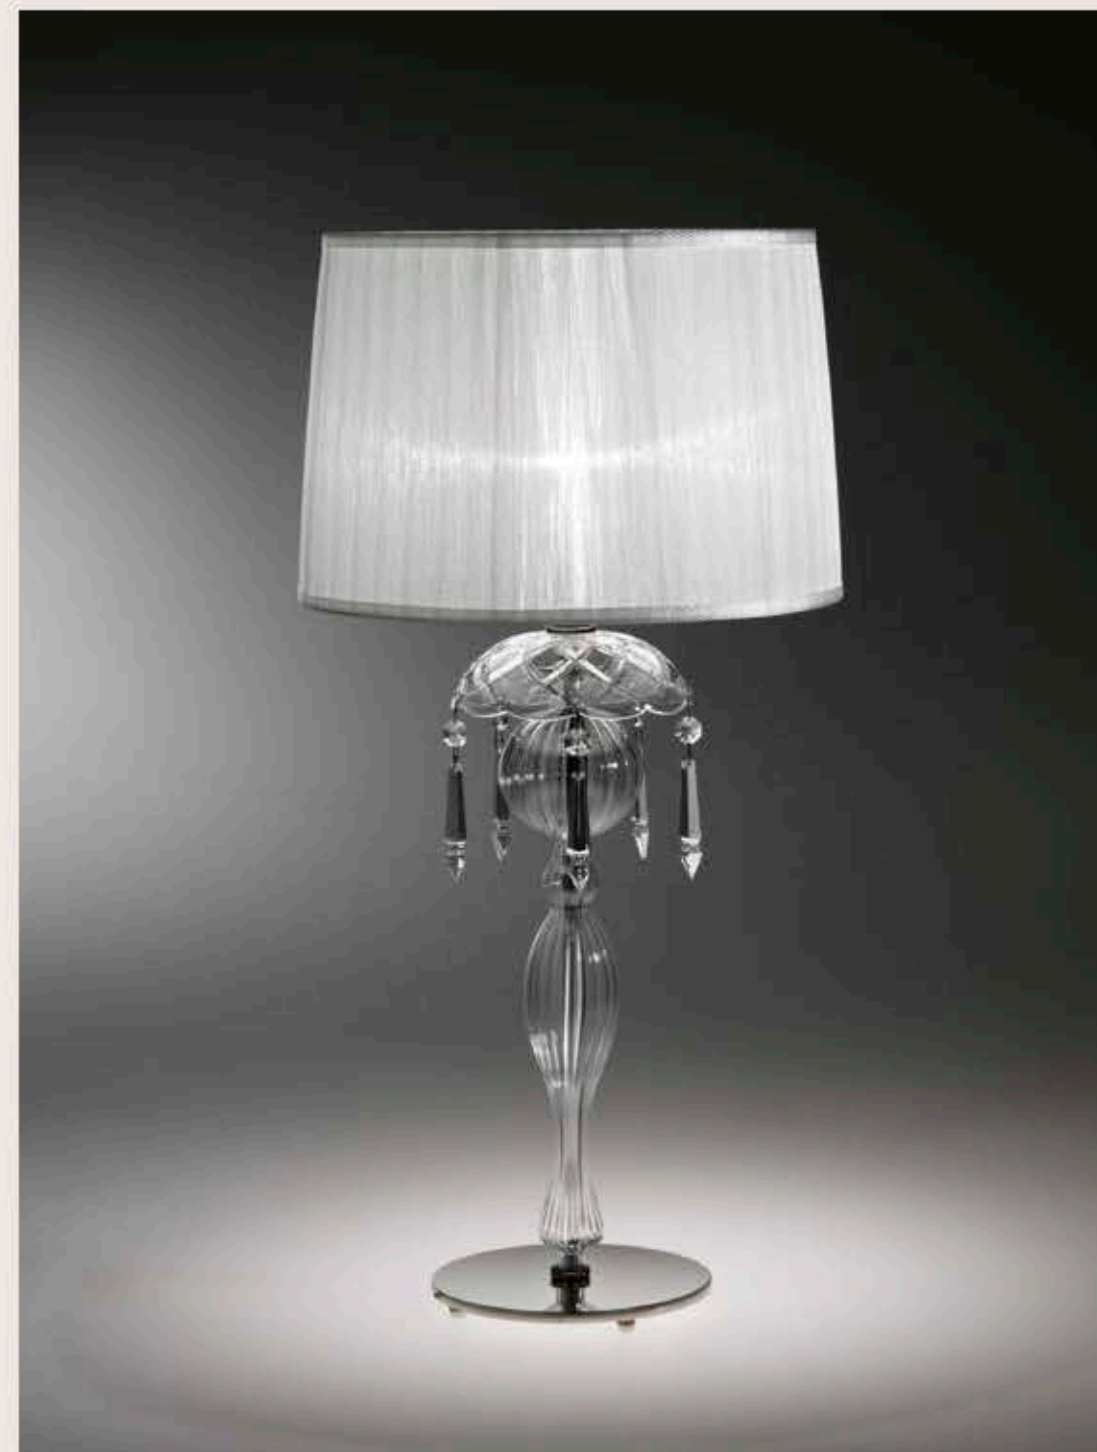

dimensioni _ dimensions
ø 15 h. 48 _ ø 6" h. 19"

lampadine _ bulbs
1 - E14 _ 1 - E12

dimensioni _ dimensions
ø 28 h. 56 _ ø 12" h. 23"

lampadine _ bulbs
1 - E27 _ 1 - E26

correlati _ related
p. 227