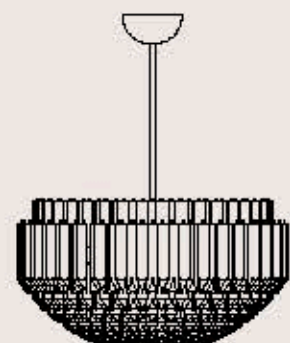

705/90

ITALAMP Studio

: Lampada a sospensione composta da triedri di vetro ambra, struttura in metallo con finitura oro. Disponibile in varianti dimensionali e cromatiche.

: Pendant made of amber glass trihedrons, metal with gold finish. Available in different dimensions and colours.

dimensioni _ dimensions
ø 90 h. 50 _ ø 35" h. 20"

lampadine _ bulbs
12 - E27 _ 12 - E26