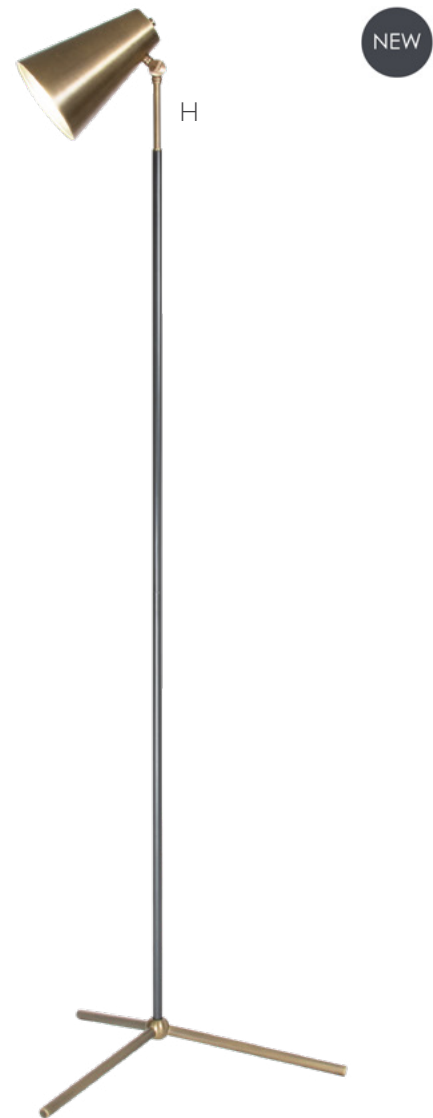

C

NEW

* extra rods available for purchase

FLOOR LAMPS

ELM FLOOR LAMP - 3638 (p.13)
Design: Dalia Canora Design
Photograph: Jane Beiles

- A 3981 DAVIS FLOOR LAMP
63.75"H - white marble - metal, antique brass finish - crystal
Shade: drum; 20"ø x 12"H
Fabric: off-white linen
Options: off-white cotton, beige cotton
- B 4052 MORRISON FLOOR LAMP
65"H - metal, antique brass & black matte finishes
Shade: tapered drum; 19"ø(t) x 20"ø(b) x 12"H
Fabric: off-white linen
- C 4356 SYDNEY FLOOR LAMP
62.75"H - metal, antique brass finish
Shade: tapered drum; 19"ø(t) x 20"ø(b) x 12"H
Fabric: off-white linen
- D 3157 MORENO FLOOR LAMP
60.25"H - crystal - metal, chrome finish
Shade: tapered rectangular; 15.25"W(t) x 10.75"D(t) x 17.25"W(b) x 11"D(b) x 10.25"H
Fabric: white cotton
MUST ship by truck (not courier)

- E 4411 GRENADA FLOOR LAMP
63.75"H - metal, antique brass finish - glass
Shade: drum; 20"ø x 12"H
Fabric: off-white cotton
Options: off-white linen, beige cotton
- F 3638 ELM FLOOR LAMP
60.25"H - crystal - metal, antique brass finish
Shade: oval; 18"W(t) x 12.5"D(t) x 20"W(b) x 14.25"D(b) x 10.75"H
Fabric: off-white linen
MUST ship by truck (not courier)
- G 4446 FIN FLOOR LAMP
68.875"H - metal, antique brass finish
Shade: tapered drum; 6"ø(t) x 11.75"ø(b) x 10.5"H
Fabric: off-white cotton
Adjustable height between 58.5" and 68.5".
Adjustable angle of shade.
Minor assembly required
- H 4445 MAGGIE FLOOR LAMP
65.5"H - metal, antique brass & bronze finishes
Shade: 2.55"ø(t) x 5.75"ø(b) x 8"H, adjustable angle
Minor assembly required.