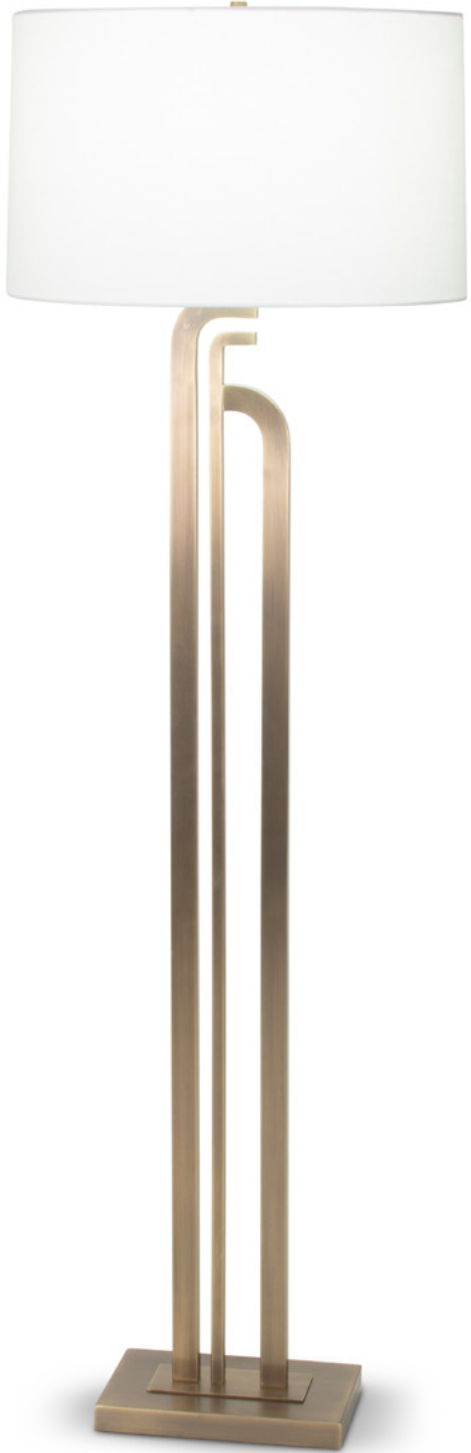

C

NEW

* extra rods available for purchase

FLOOR LAMPS

ELM FLOOR LAMP - 3638 (p.13)
Design: Dalia Canora Design
Photograph: Jane Beiles

- A 3981 DAVIS FLOOR LAMP
63.75"H - white marble - metal, antique brass finish - crystal
Shade: drum; 20"ø x 12"H
Fabric: off-white linen
Options: off-white cotton, beige cotton
- B 4052 MORRISON FLOOR LAMP
65"H - metal, antique brass & black matte finishes
Shade: tapered drum; 19"ø(t) x 20"ø(b) x 12"H
Fabric: off-white linen
- C 4356 SYDNEY FLOOR LAMP
62.75"H - metal, antique brass finish
Shade: tapered drum; 19"ø(t) x 20"ø(b) x 12"H
Fabric: off-white linen
- D 3157 MORENO FLOOR LAMP
60.25"H - crystal - metal, chrome finish
Shade: tapered rectangular; 15.25"W(t) x 10.75"D(t) x 17.25"W(b) x 11"D(b) x 10.25"H
Fabric: white cotton
MUST ship by truck (not courier)

J 3513 LIAM FLOOR LAMP

58"H - brass, antique brass finish
 Shade: drum; 17.75"Ø x 11"H
 Fabric: off-white linen
 Options: beige linen, black cotton, oval off-white linen

D

F

H

E

G

J

4088 CASPIAN FLOOR LAMP

62.25"H - metal, antique brass finish
Shade: tapered oval; 19"W(t) x 14"D(t) x
20"W(b) x 16"D(b) x 12"H
Fabric: off-white linen

4089 NESS FLOOR LAMP

66.25"H - white marble - metal, antique brass finish
Shade: tapered drum; 19"ø(t) x 20"ø(b) x 12"H
Fabric: off-white linen