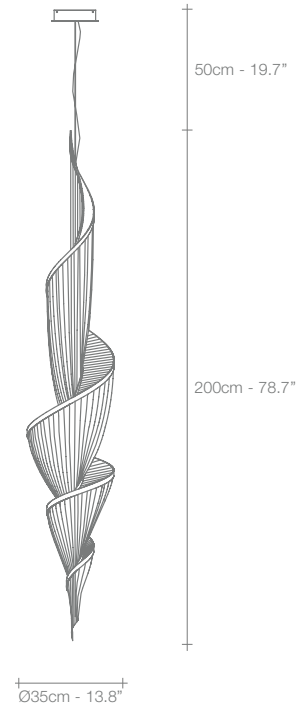

Epoque, Cyclical *Light.*

Epoque is a light sculpture designed to study chiaroscuro and volumes. The result is a modern expression of these Renaissance-era techniques in a stunning chandelier. Composed of curved, organic lines, Epoque's frame is made of flexible and durable brass metal, suspended by nickel metal chains. Two bands of metal, a central elongated section and an external band of wide arcs, allows the light to envelop a room in reflections of soft light. Epoque has attracted attention from those in the design community with discerning tastes. Epoque is available in nickel, black nickel, gold and bronze finish. Design Stefano Papi & Saviz Yaghmai.