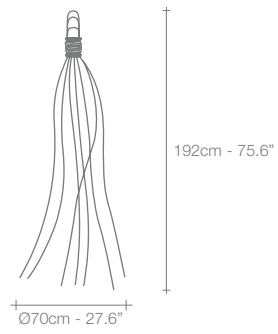

D20P

RECOMMENDED BULB		D20P
230V	E27 LED	15W
	Integrated dimmer	
120V	E26 LED	15W
	Integrated dimmer