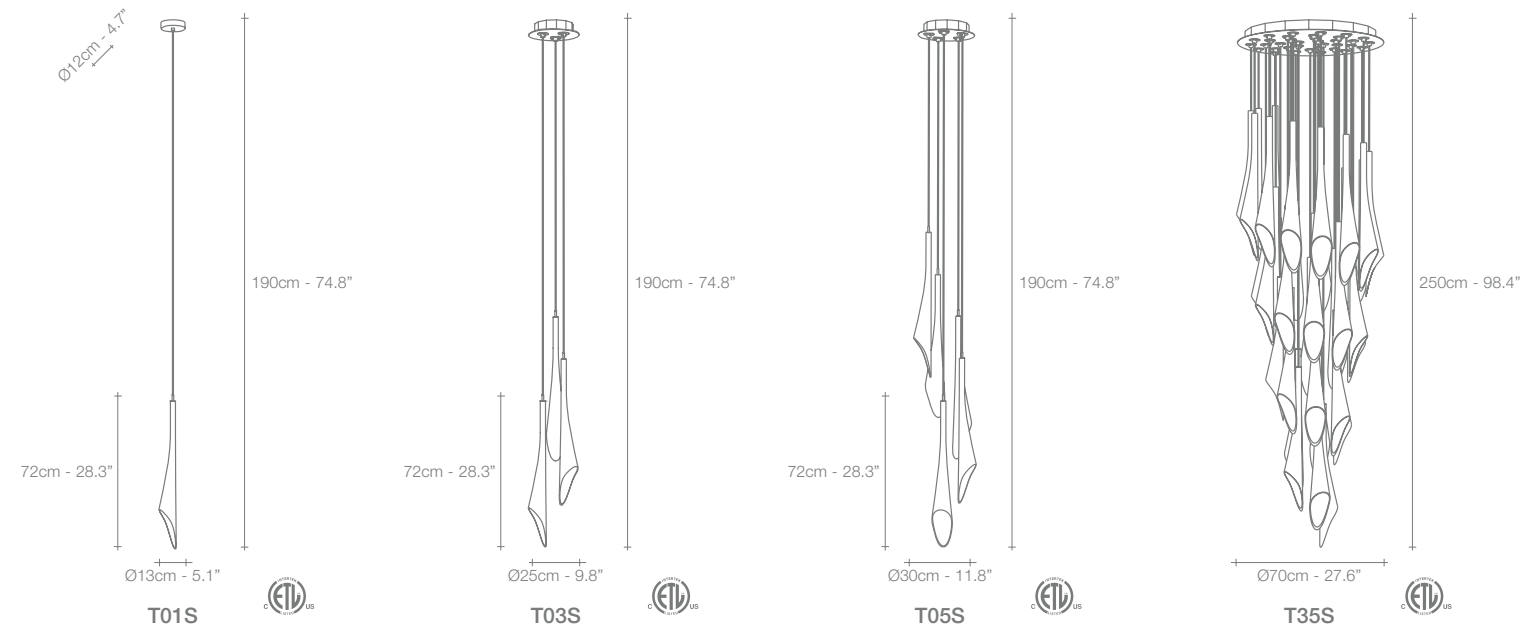

RECOMMENDED BULB	T01S	T03S	T05S	T35S	T03SR	T05SR
230V	G4 12V HALOGEN Dimmer	20W IGBT	3x20W IGBT TRIAC	5x20W IGBT TRIAC	35x10W IGBT TRIAC	3x20W IGBT TRIAC	5x20W IGBT TRIAC
120V	G4 12V XENON Dimmer	20W IGBT	3x20W IGBT TRIAC	5x20W IGBT TRIAC	35x10W IGBT TRIAC	3x20W IGBT TRIAC	5x20W IGBT TRIAC

Calle can be manufactured to work with LED light source on request, different dimming options on request