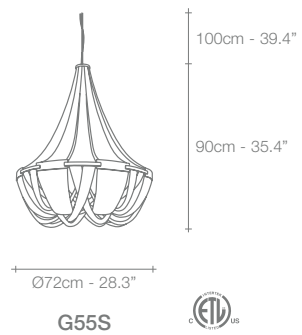

G55S

RECOMMENDED BULB		G55S	G56S	G57S	G60L	G61L	G62L
230V		8x3,5W	12x3,5W	14x3,5W	8x3,5W	10x3,5W	12x3,5W
		Dimmable with all systems |					

120V		8x4W	12x4W	14x4W	8x4W	10x4W	12x4W
		Dimmable with all systems |