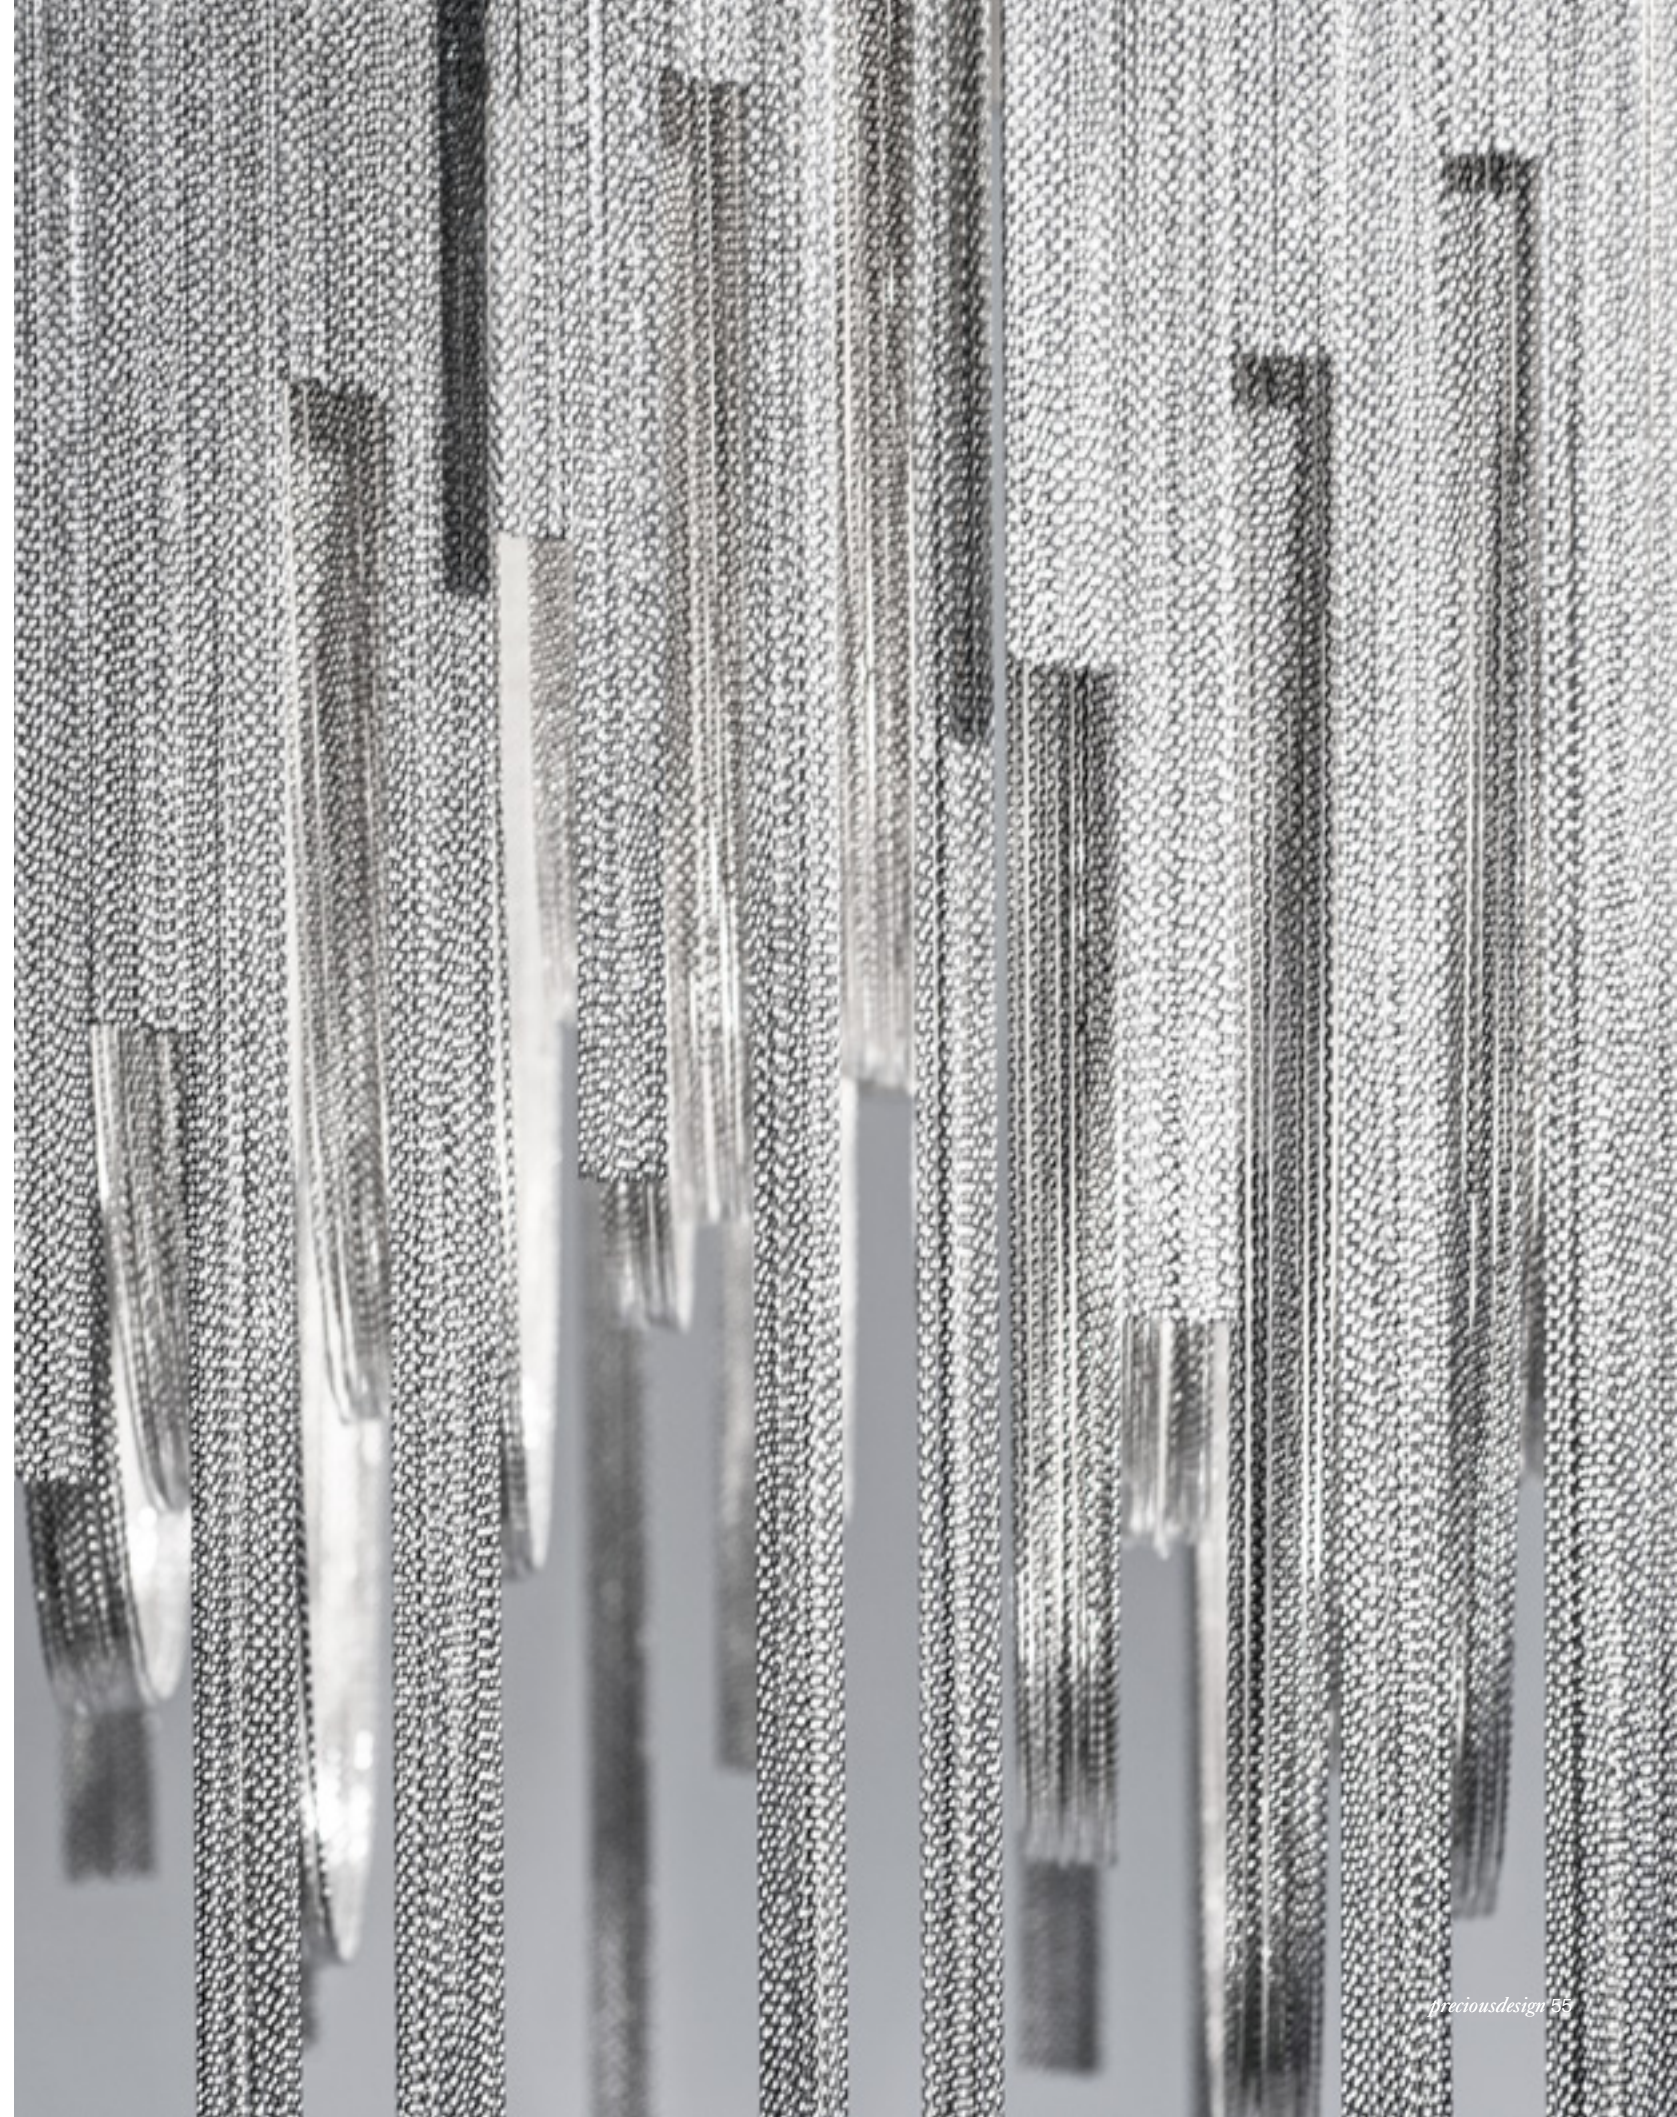

INTEGRATED LED	L60S	L61S	L62S	L63S
230V	LED BOARD 3000K-CRI 90	10x4.5W 5300lm	10x4.5W 5300lm	20x4.5W 10600lm	7x4.5W 3710lm
	Dimmer	1-10V	1-10V	1-10V	1-10V PWM 10-100 Ω
120V	LED BOARD 3000K-CRI 90	10x4.5W 5300lm	10x4.5W 5300lm	20x4.5W 10600lm	7x4.5W 3710lm
	Dimmer	1-10V	1-10V	1-10V	1-10V PWM 10-100 Ω

Different dimming options on request, 2700K LED boards on request