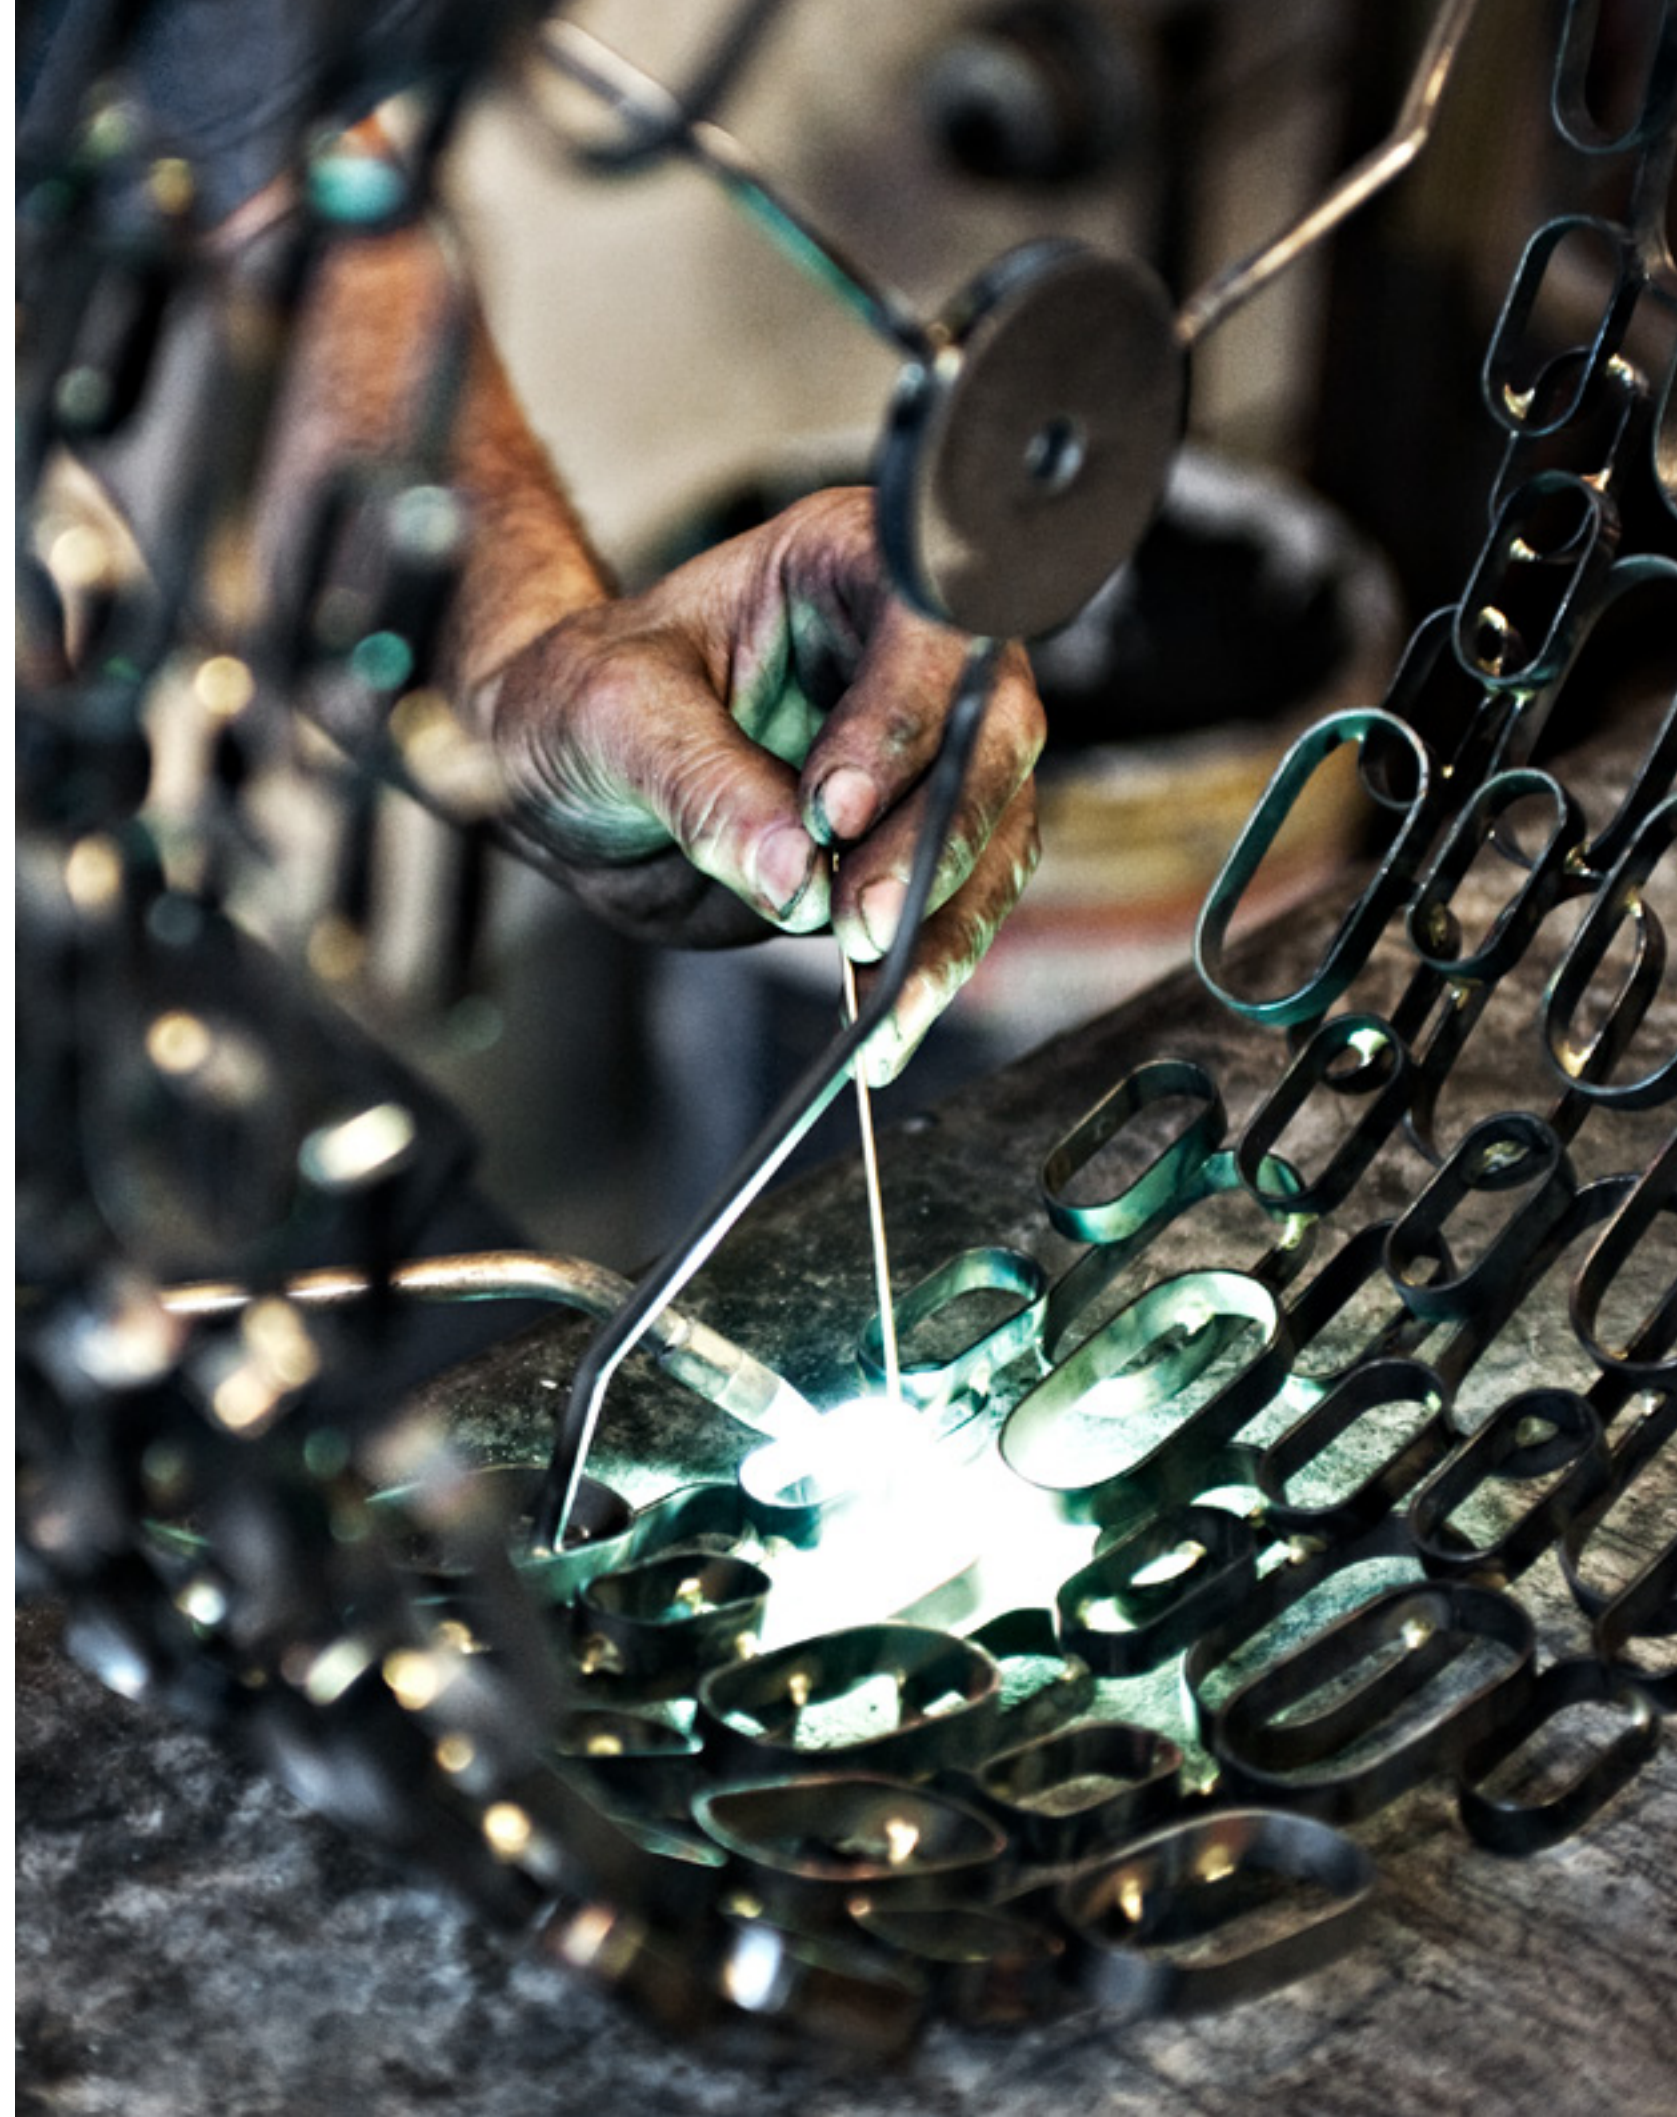

TERZANI
LA LUCE PENSATA

All products in the Terzani collections are inspired by a return to noble artisan traditions. Every object is carefully created using craft techniques and for this reason certain details may vary from product to product. These variations are not imperfections but characteristic peculiarities of the production process. Terzani reserves the right to modify its products in order to improve its features.

Product reproduction on paper may result in a misrepresentation of some colors. For updated technical data please refer to our current price list or our website. For updates on eTL®, please visit our website or call our customer service. For eTL® certification please refer to our current price list or our website. For information about Patent & Design Registration please visit: www.terzani.com/patents

Terzani srl

Via Castelpulci Int.9
50018 Scandicci Firenze Italy
Office +39 055 722021
info@terzani.com

Terzani Usa, Inc.

2501 SW 56th Ave
Pembroke Park FL 33023
Office 954 438 7779
Toll free 1 866 380 5412
info@terzaniusa.com

Creative Direction Terzani
Art Direction Camilla Cordella
Photos Leonardo Beglieri
Photo (pages 20-21) Riccardo Urnato
Digital imaging Fulvio Gallotti
Eu (Italy) 2019

terzani.com

© terzani 2019