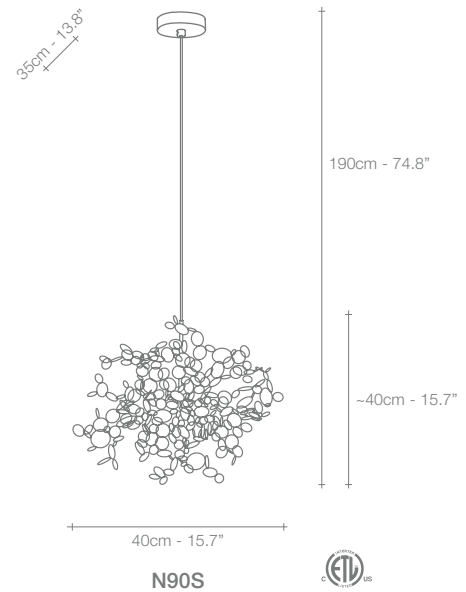

RECOMMENDED BULB		N90S	N91S	N92S	INTEGRATED LED		N93S	N94S	N95S	
230V		G4 12V HALOGEN	3x20W	12x20W	12x20W		LED 3000K	12x2.1W 3285lm	18x2.1W 4930lm	6x2.1W 1640lm
		Dimmer	IGBT	IGBT	IGBT		Dimmer	1-10V DALI	1-10V DALI	1-10V
120V		G4 12V XENON	3x20W	12x20W	12x20W		LED 3000K	12x2.1W 3290lm	18x2.1W 4930lm	6x2.1W 1640lm
		Dimmer	all systems	IGBT TRIAC	IGBT TRIAC		Dimmer	1-10V DALI	no	1-10V

Different dimming options on request, N93S N94S N95S also available 2700K on request