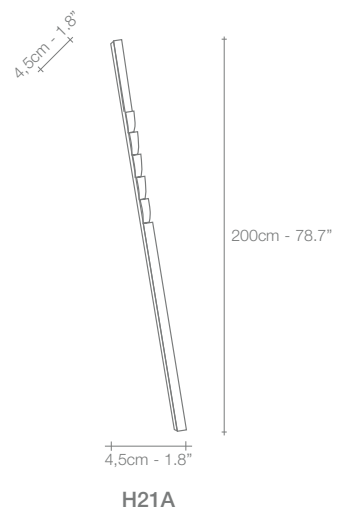

RECOMMENDED BULB		H20A	H21A
230V	G4 12V HALOGEN	9x5W	6x10W
	Dimmer	IGBT TRIAC	IGBT TRIAC
120V	G4 12V XENON	9x5W	6x10W
	Dimmer	IGBT TRIAC	IGBT TRIAC

Zig-Zag can be manufactured to work with LED light source on request, different dimming options on request