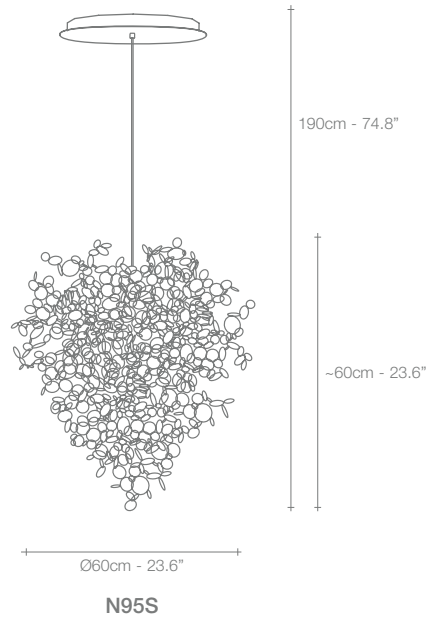

RECOMMENDED BULB		N90S	N91S	N92S	INTEGRATED LED		N93S	N94S	N95S	
230V		G4 12V HALOGEN	3x20W	12x20W	12x20W		LED 3000K	12x2.1W 3285lm	18x2.1W 4930lm	6x2.1W 1640lm
		Dimmer	IGBT	IGBT	IGBT		Dimmer	1-10V DALI	1-10V DALI	1-10V
120V		G4 12V XENON	3x20W	12x20W	12x20W		LED 3000K	12x2.1W 3290lm	18x2.1W 4930lm	6x2.1W 1640lm
		Dimmer	all systems	IGBT TRIAC	IGBT TRIAC		Dimmer	1-10V DALI	no	1-10V

Different dimming options on request, N93S N94S N95S also available 2700K on request