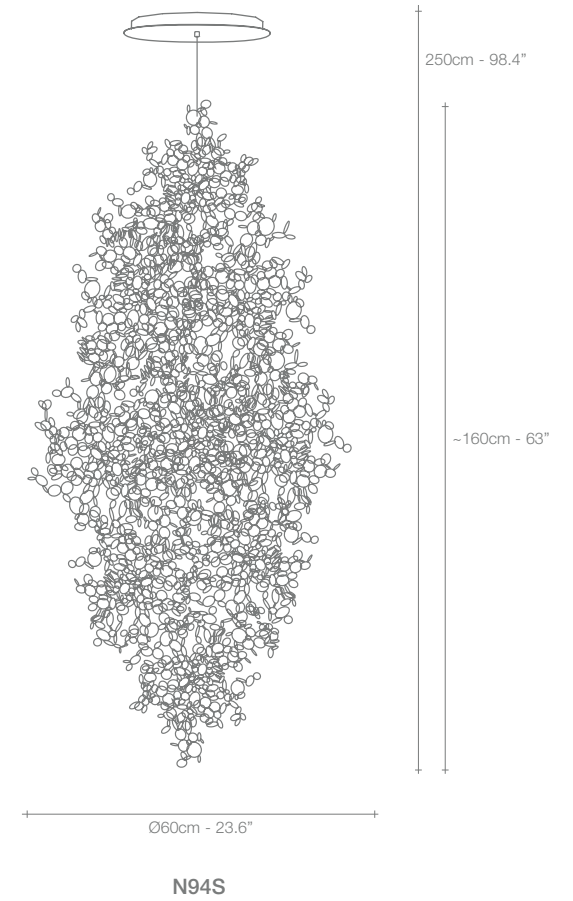

RECOMMENDED BULB		N90S	N91S	N92S	INTEGRATED LED		N93S	N94S	N95S	
230V		G4 12V HALOGEN	3x20W	12x20W	12x20W		LED 3000K	12x2.1W 3285lm	18x2.1W 4930lm	6x2.1W 1640lm
		Dimmer	IGBT	IGBT	IGBT		Dimmer	1-10V DALI	1-10V DALI	1-10V
120V		G4 12V XENON	3x20W	12x20W	12x20W		LED 3000K	12x2.1W 3290lm	18x2.1W 4930lm	6x2.1W 1640lm
		Dimmer	all systems	IGBT TRIAC	IGBT TRIAC		Dimmer	1-10V DALI	no	1-10V

Different dimming options on request, N93S N94S N95S also available 2700K on request