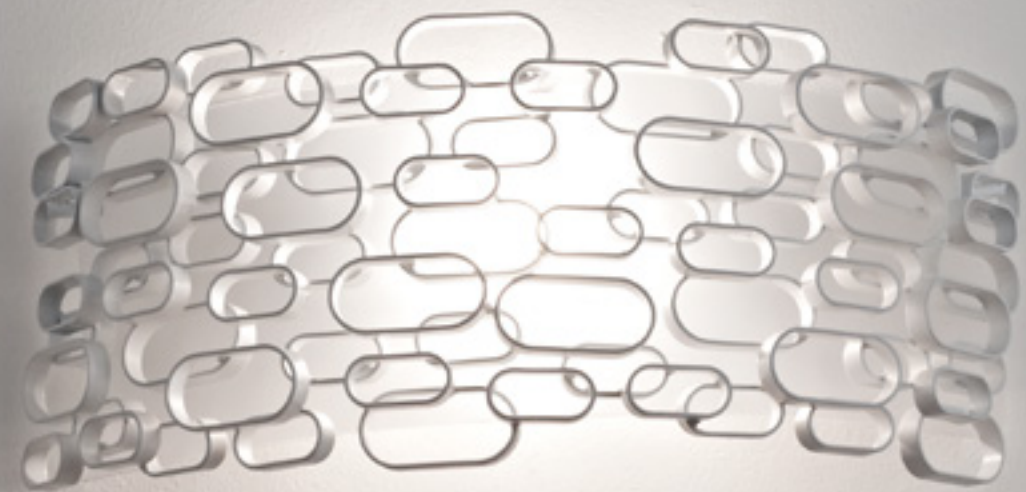

Glamour, Modern *Seduction.*

Glamour's randomly interspersed rings imbue this design with a seductiveness rarely applied to geometric shapes. Whether finished in gold, nickel or white, the diffused light emanating behind Glamour's rings bathes the surrounding area in a soft, sensuous glow. Available as a wall sconce, table lamp or pendant, glamour can provide subtle accents or act as the focal point of a room. Design Dodo Arslan.