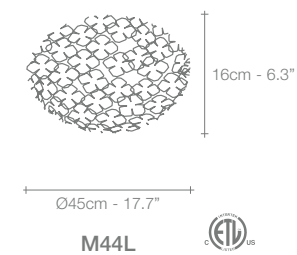

ONLY SILVER OR GOLD

M44L

	RECOMMENDED BULB	M40S	M41B	RECOMMENDED BULB	M42L	M43L	M46S	M48P	M49P	M51S	RECOMMENDED BULB	M44L
230V	E14 LED Dimmer | all systems integrated	4W	4W	E27 LED Dimmable with all systems |	15W	11W	15W	11W	15W	15W	R7s HALOGEN Dimmable with all systems |	120W
120V	E12 LED Dimmer | all systems integrated	4W	4W	E26 LED Dimmable with all systems |	15W	11W	15W	11W	15W	15W	R7s HALOGEN Dimmable with all systems |	150W

	INTEGRATED LED	M50B	RECOMMENDED BULB	M47S	M56A	M57L	M85L	RECOMMENDED BULB	M81S
230V	LED 3000K Dimmer | no	0,3W 15lm	G9 LED Dimmable with all systems |	3,5W	3,5W	3,5W	4W	E27 LED globe Dimmable with all systems |	8W
120V	LED 3000K Dimmer | no	0,3W 15lm	G9 LED Dimmable with all systems |	4W	4W	4W	5W	E26 LED globe Dimmable with all systems |	8W