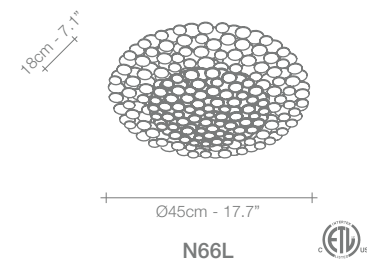

RECOMMENDED BULB	N60S	N62A	N63A	N65L	N66L
G9 LED 230V Dimmable with all systems |	9x3,5W	4W	2x4W	6x3,5W	6x3,5W

G9 LED 120V Dimmable with all systems |	9x4W	5W	2x5W	6x4W	6x4W