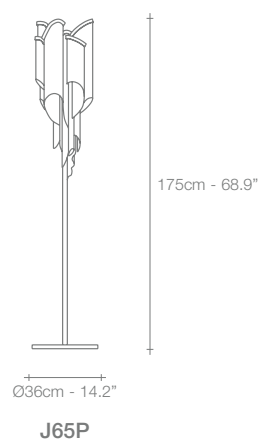

Stream, Iridescent *Light.*

A stunning design from Christian Lava, Stream is an impressive presence in any room. Stream's design exploits the physical characteristics of the materials used to envelop a room in a unique, immersive light. Here, an elegant thin metal chain appear to flow down from the undulating, nickel-plated frame. These cascading tiers project a streaking, yet tranquil, shadow throughout the room. Design Christian Lava.