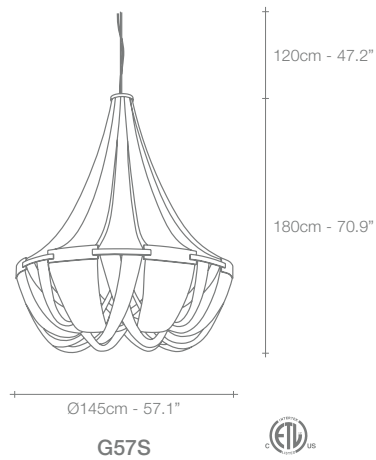

G57S

RECOMMENDED BULB		G55S	G56S	G57S	G60L	G61L	G62L
230V		8x3,5W	12x3,5W	14x3,5W	8x3,5W	10x3,5W	12x3,5W
		Dimmable with all systems |					

120V		8x4W	12x4W	14x4W	8x4W	10x4W	12x4W
		Dimmable with all systems |