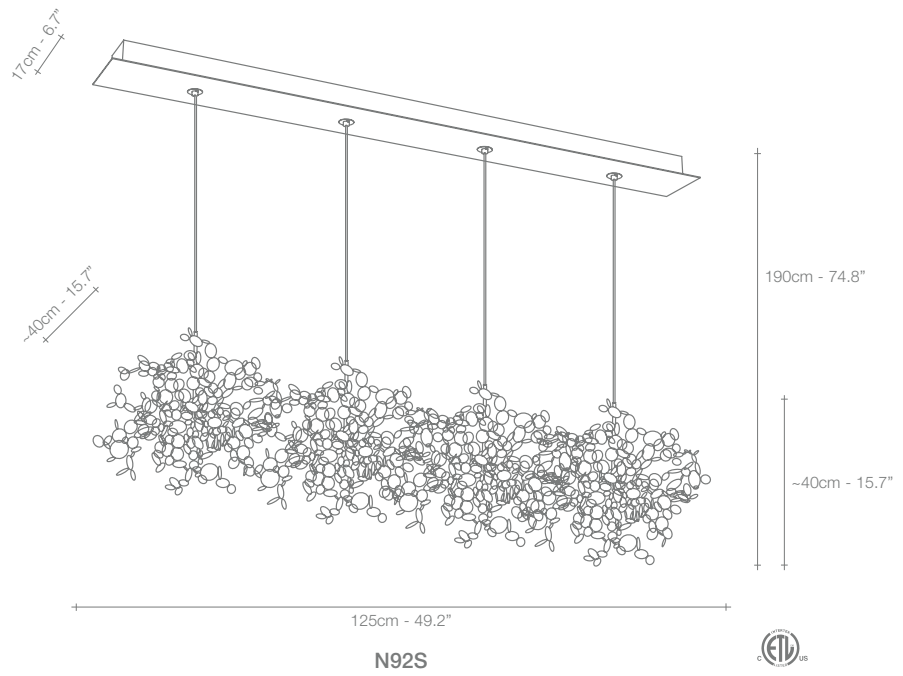

RECOMMENDED BULB		N90S	N91S	N92S	INTEGRATED LED		N93S	N94S	N95S	
230V		G4 12V HALOGEN	3x20W	12x20W	12x20W		LED 3000K	12x2.1W 3285lm	18x2.1W 4930lm	6x2.1W 1640lm
		Dimmer	IGBT	IGBT	IGBT		Dimmer	1-10V DALI	1-10V DALI	1-10V
120V		G4 12V XENON	3x20W	12x20W	12x20W		LED 3000K	12x2.1W 3290lm	18x2.1W 4930lm	6x2.1W 1640lm
		Dimmer	all systems	IGBT TRIAC	IGBT TRIAC		Dimmer	1-10V DALI	no	1-10V

Different dimming options on request, N93S N94S N95S also available 2700K on request