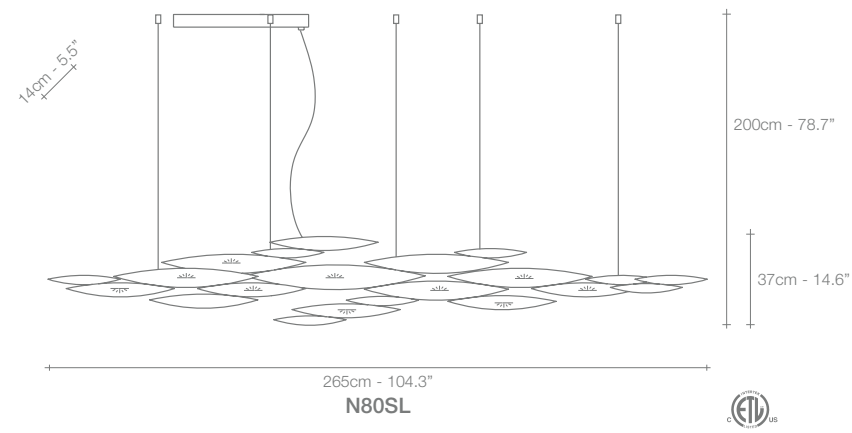

INTEGRATED LED	N80SL	N81SL	N82SL	N83SL	N85ALB
230V	LED BOARD	10x4,5W	10x4,5W	7x4,5W	8x4,5W	2x4,5W
	3000K-CRI 90	5300lm	5300lm	3710lm	4240lm	1060lm
	Dimmer	1-10V	1-10V	1-10V PWM 10-100 Ω	1-10V PWM 10-100 Ω	no
120V	LED BOARD	10x4,5W	10x4,5W	7x4,5W	8x4,5W	2x4,5W
	3000K-CRI 90	5300lm	5300lm	3710lm	4240lm	1060lm
	Dimmer	1-10V	1-10V	1-10V PWM 10-100 Ω	1-10V PWM 10-100 Ω	no

Different dimming options on request, 2700K LED boards on request