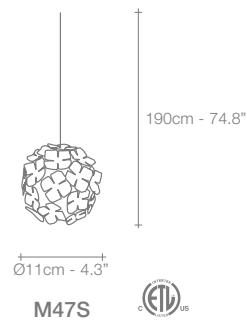

ONLY SILVER OR GOLD

M47S

	RECOMMENDED BULB	M40S	M41B	RECOMMENDED BULB	M42L	M43L	M46S	M48P	M49P	M51S	RECOMMENDED BULB	M44L
230V	E14 LED Dimmer | all systems integrated	4W	4W	E27 LED Dimmable with all systems |	15W	11W	15W	11W	15W	15W	R7s HALOGEN Dimmable with all systems |	120W
120V	E12 LED Dimmer | all systems integrated	4W	4W	E26 LED Dimmable with all systems |	15W	11W	15W	11W	15W	15W	R7s HALOGEN Dimmable with all systems |	150W

	INTEGRATED LED	M50B	RECOMMENDED BULB	M47S	M56A	M57L	M85L	RECOMMENDED BULB	M81S
230V	LED 3000K Dimmer | no	0,3W 15lm	G9 LED Dimmable with all systems |	3,5W	3,5W	3,5W	4W	E27 LED globe Dimmable with all systems |	8W
120V	LED 3000K Dimmer | no	0,3W 15lm	G9 LED Dimmable with all systems |	4W	4W	4W	5W	E26 LED globe Dimmable with all systems |	8W