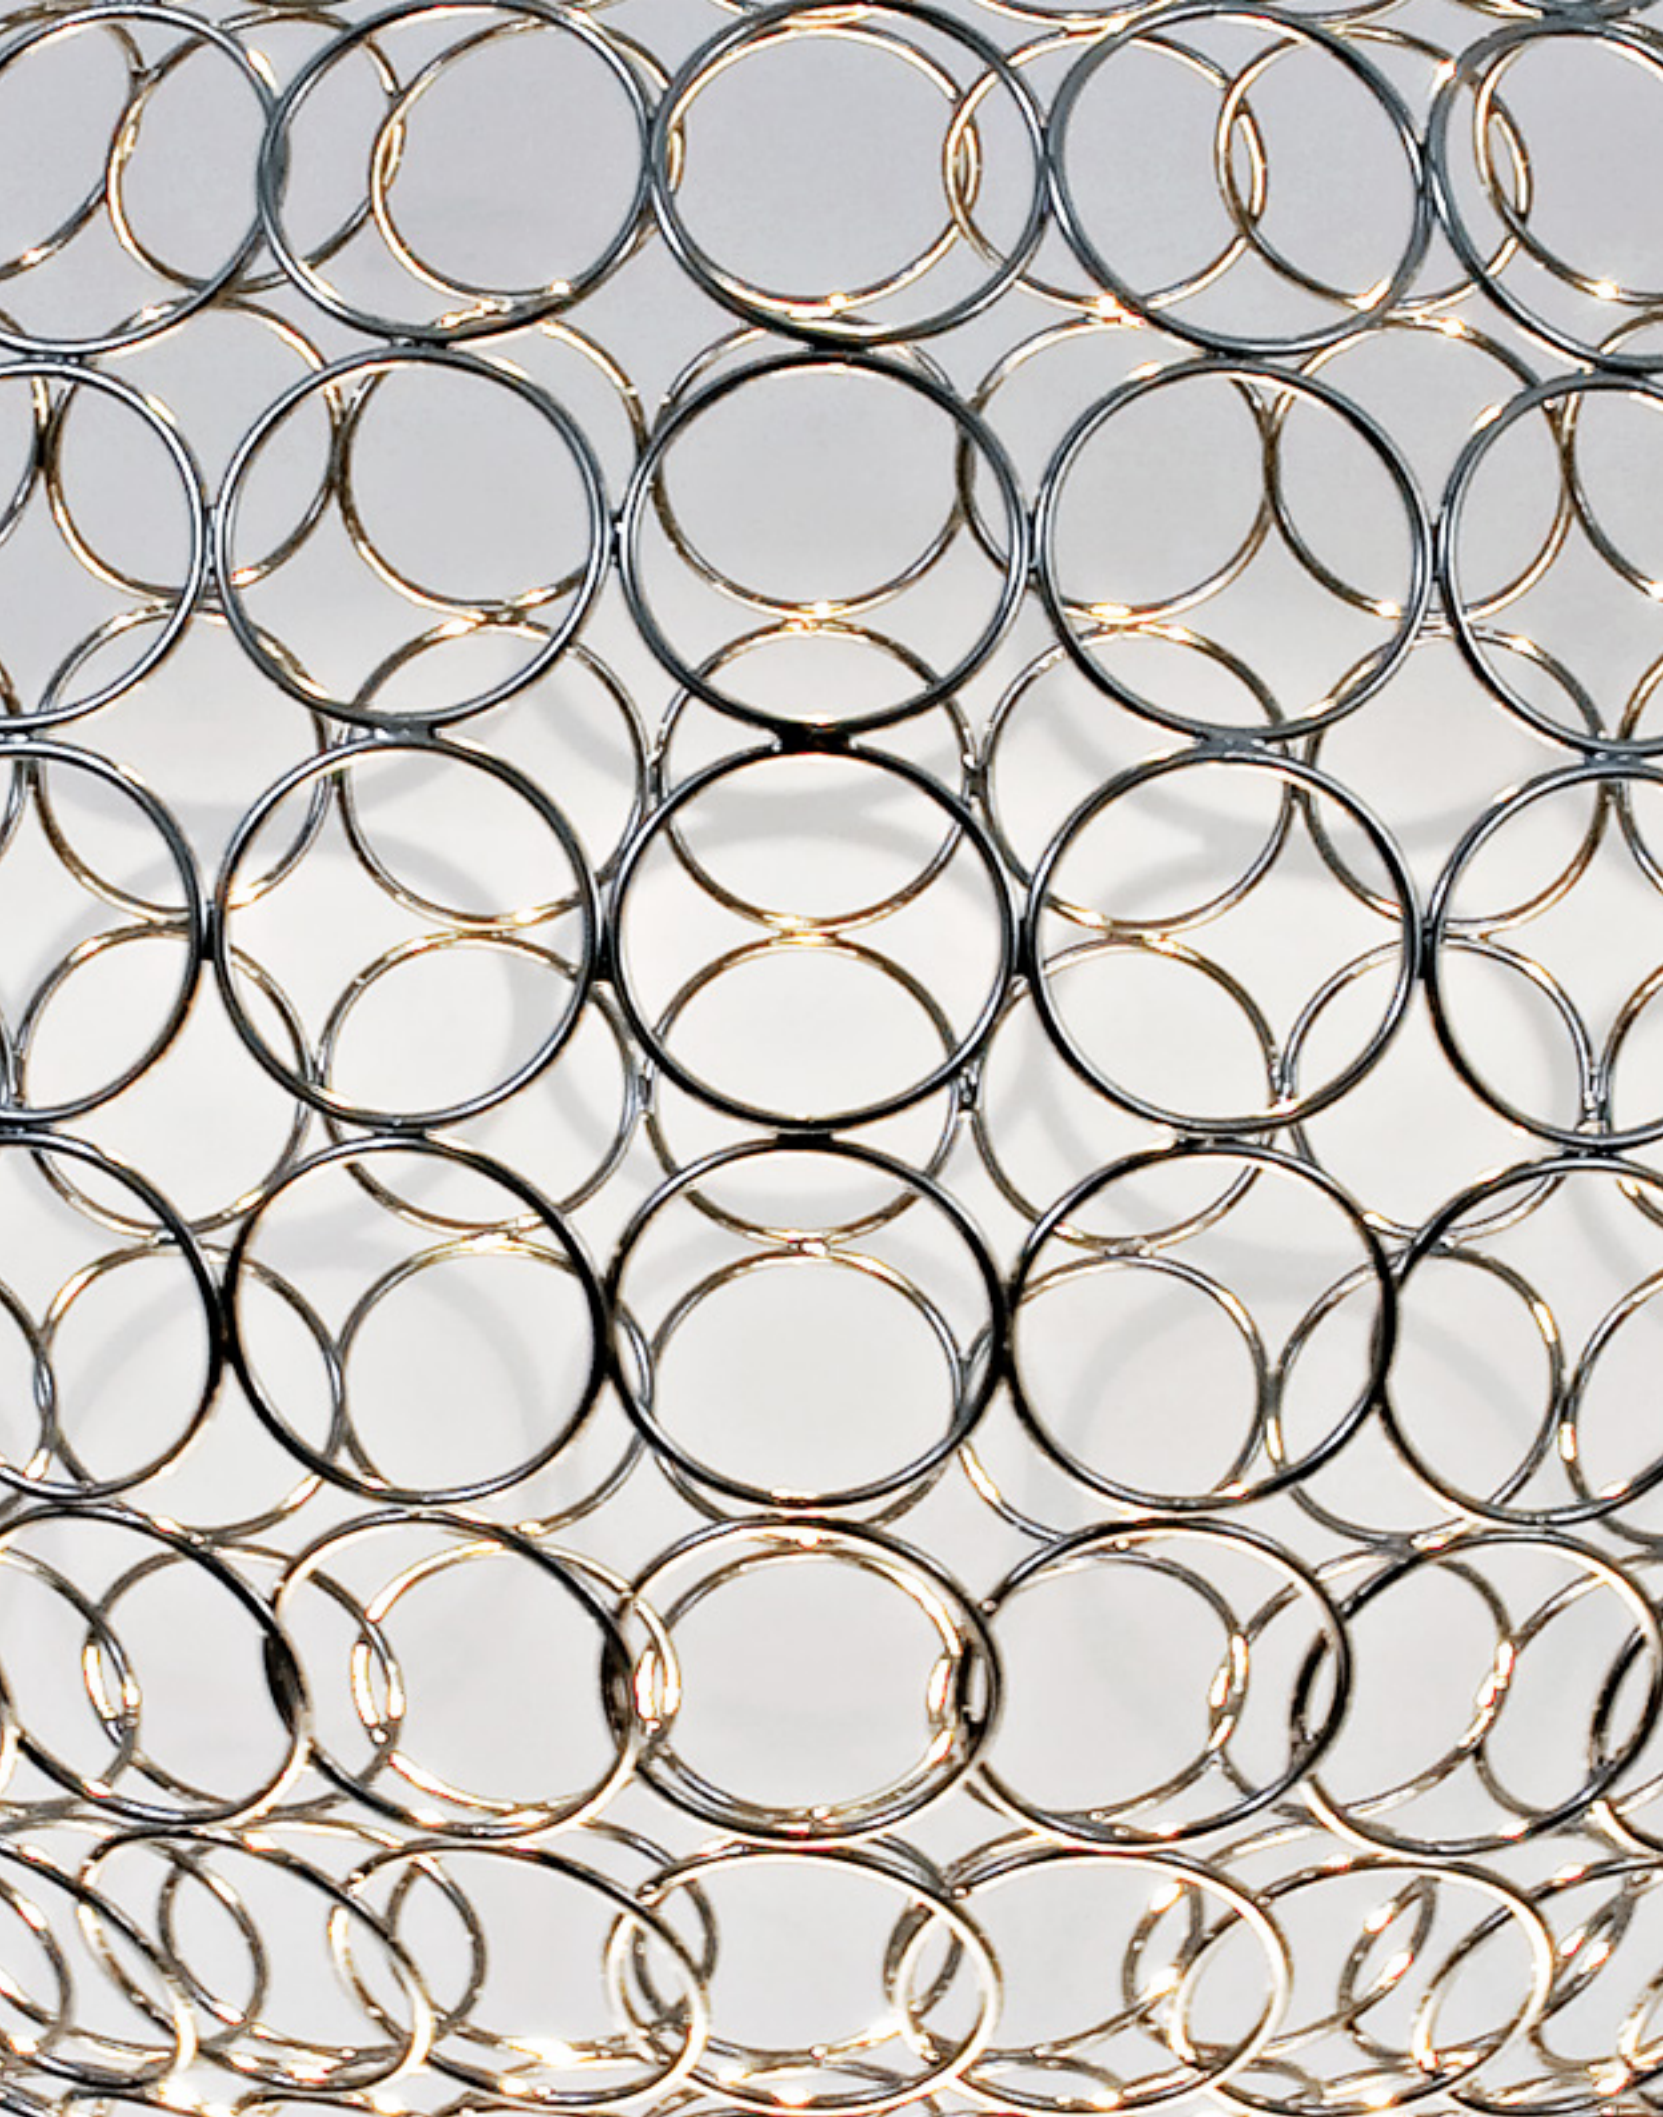

G.r.a, gyrating Romantic *rings of Light.*

This clean, precise form is the result of hours of labor by our artisans, who meticulously weld each ring together. G.r.a. is a delicate, refined pendant whose intricate shape belies its romantic glow. Available as an oval or a sphere, and finished in nickel or gold, G.r.a. serves as an elegant, unobtrusive complement to any room. Design Bruno Rainaldi.