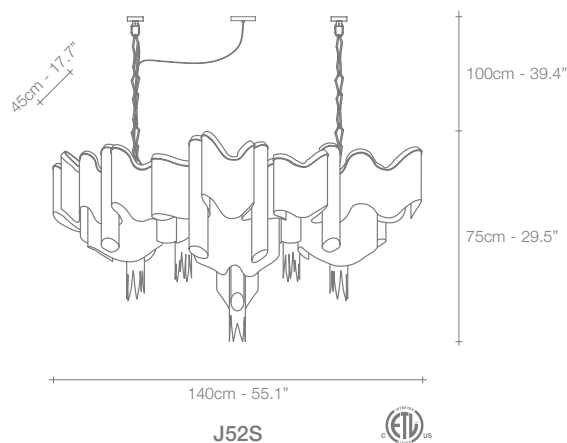

Stream, Iridescent *Light.*

A stunning design from Christian Lava, Stream is an impressive presence in any room. Stream's design exploits the physical characteristics of the materials used to envelop a room in a unique, immersive light. Here, an elegant thin metal chain appear to flow down from the undulating, nickel-plated frame. These cascading tiers project a streaking, yet tranquil, shadow throughout the room. Design Christian Lava.