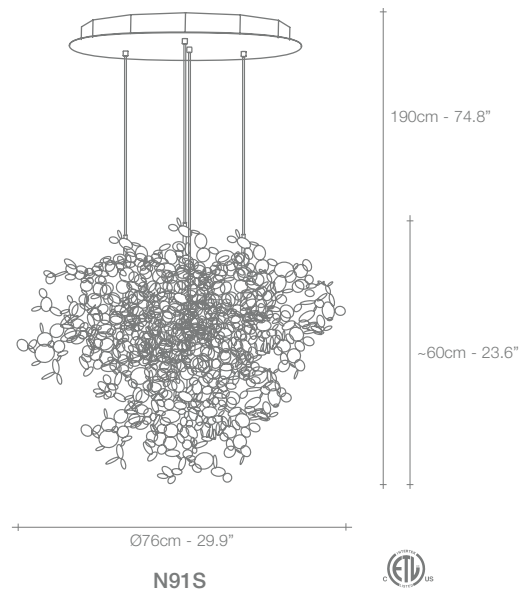

RECOMMENDED BULB		N90S	N91S	N92S	INTEGRATED LED		N93S	N94S	N95S	
230V		G4 12V HALOGEN	3x20W	12x20W	12x20W		LED 3000K	12x2.1W 3285lm	18x2.1W 4930lm	6x2.1W 1640lm
		Dimmer	IGBT	IGBT	IGBT		Dimmer	1-10V DALI	1-10V DALI	1-10V
120V		G4 12V XENON	3x20W	12x20W	12x20W		LED 3000K	12x2.1W 3290lm	18x2.1W 4930lm	6x2.1W 1640lm
		Dimmer	all systems	IGBT TRIAC	IGBT TRIAC		Dimmer	1-10V DALI	no	1-10V

Different dimming options on request, N93S N94S N95S also available 2700K on request