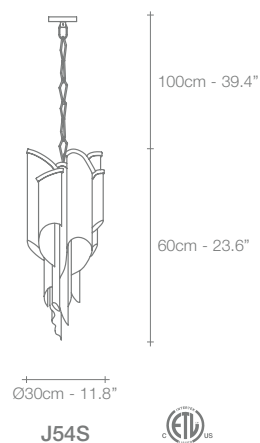

Stream, Iridescent *Light.*

A stunning design from Christian Lava, Stream is an impressive presence in any room. Stream's design exploits the physical characteristics of the materials used to envelop a room in a unique, immersive light. Here, an elegant thin metal chain appear to flow down from the undulating, nickel-plated frame. These cascading tiers project a streaking, yet tranquil, shadow throughout the room. Design Christian Lava.