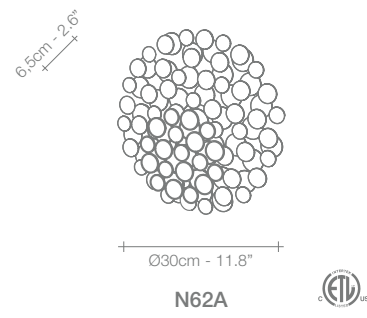

RECOMMENDED BULB	N60S	N62A	N63A	N65L	N66L
G9 LED 230V Dimmable with all systems |	9x3,5W	4W	2x4W	6x3,5W	6x3,5W

G9 LED 120V Dimmable with all systems |	9x4W	5W	2x5W	6x4W	6x4W