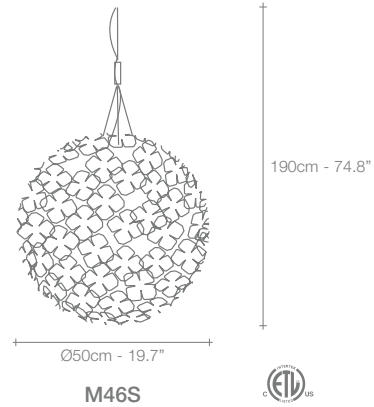

M46S

ONLY SILVER OR GOLD

	RECOMMENDED BULB	M40S	M41B	RECOMMENDED BULB	M42L	M43L	M46S	M48P	M49P	M51S	RECOMMENDED BULB	M44L
230V	E14 LED Dimmer | all systems integrated	4W	4W	E27 LED Dimmable with all systems |	15W	11W	15W	11W	15W	15W	R7s HALOGEN Dimmable with all systems |	120W
120V	E12 LED Dimmer | all systems integrated	4W	4W	E26 LED Dimmable with all systems |	15W	11W	15W	11W	15W	15W	R7s HALOGEN Dimmable with all systems |	150W

	INTEGRATED LED	M50B	RECOMMENDED BULB	M47S	M56A	M57L	M85L	RECOMMENDED BULB	M81S
230V	LED 3000K Dimmer | no	0,3W 15lm	G9 LED Dimmable with all systems |	3,5W	3,5W	3,5W	4W	E27 LED globe Dimmable with all systems |	8W
120V	LED 3000K Dimmer | no	0,3W 15lm	G9 LED Dimmable with all systems |	4W	4W	4W	5W	E26 LED globe Dimmable with all systems |	8W