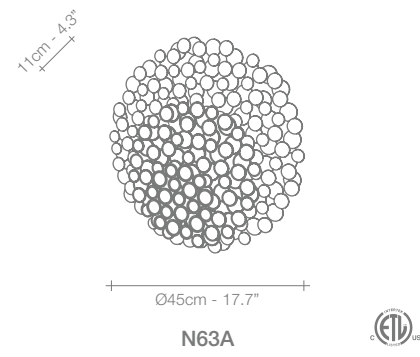

RECOMMENDED BULB	N60S	N62A	N63A	N65L	N66L
G9 LED 230V Dimmable with all systems |	9x3,5W	4W	2x4W	6x3,5W	6x3,5W

G9 LED 120V Dimmable with all systems |	9x4W	5W	2x5W	6x4W	6x4W