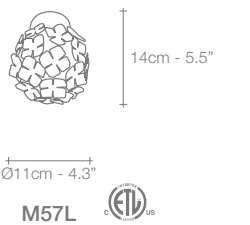

ONLY SILVER OR GOLD

M57L

	RECOMMENDED BULB	M40S	M41B	RECOMMENDED BULB	M42L	M43L	M46S	M48P	M49P	M51S	RECOMMENDED BULB	M44L
230V	E14 LED Dimmer | all systems integrated	4W	4W	E27 LED Dimmable with all systems |	15W	11W	15W	11W	15W	15W	R7s HALOGEN Dimmable with all systems |	120W
120V	E12 LED Dimmer | all systems integrated	4W	4W	E26 LED Dimmable with all systems |	15W	11W	15W	11W	15W	15W	R7s HALOGEN Dimmable with all systems |	150W

	INTEGRATED LED	M50B	RECOMMENDED BULB	M47S	M56A	M57L	M85L	RECOMMENDED BULB	M81S
230V	LED 3000K Dimmer | no	0,3W 15lm	G9 LED Dimmable with all systems |	3,5W	3,5W	3,5W	4W	E27 LED globe Dimmable with all systems |	8W
120V	LED 3000K Dimmer | no	0,3W 15lm	G9 LED Dimmable with all systems |	4W	4W	4W	5W	E26 LED globe Dimmable with all systems |	8W