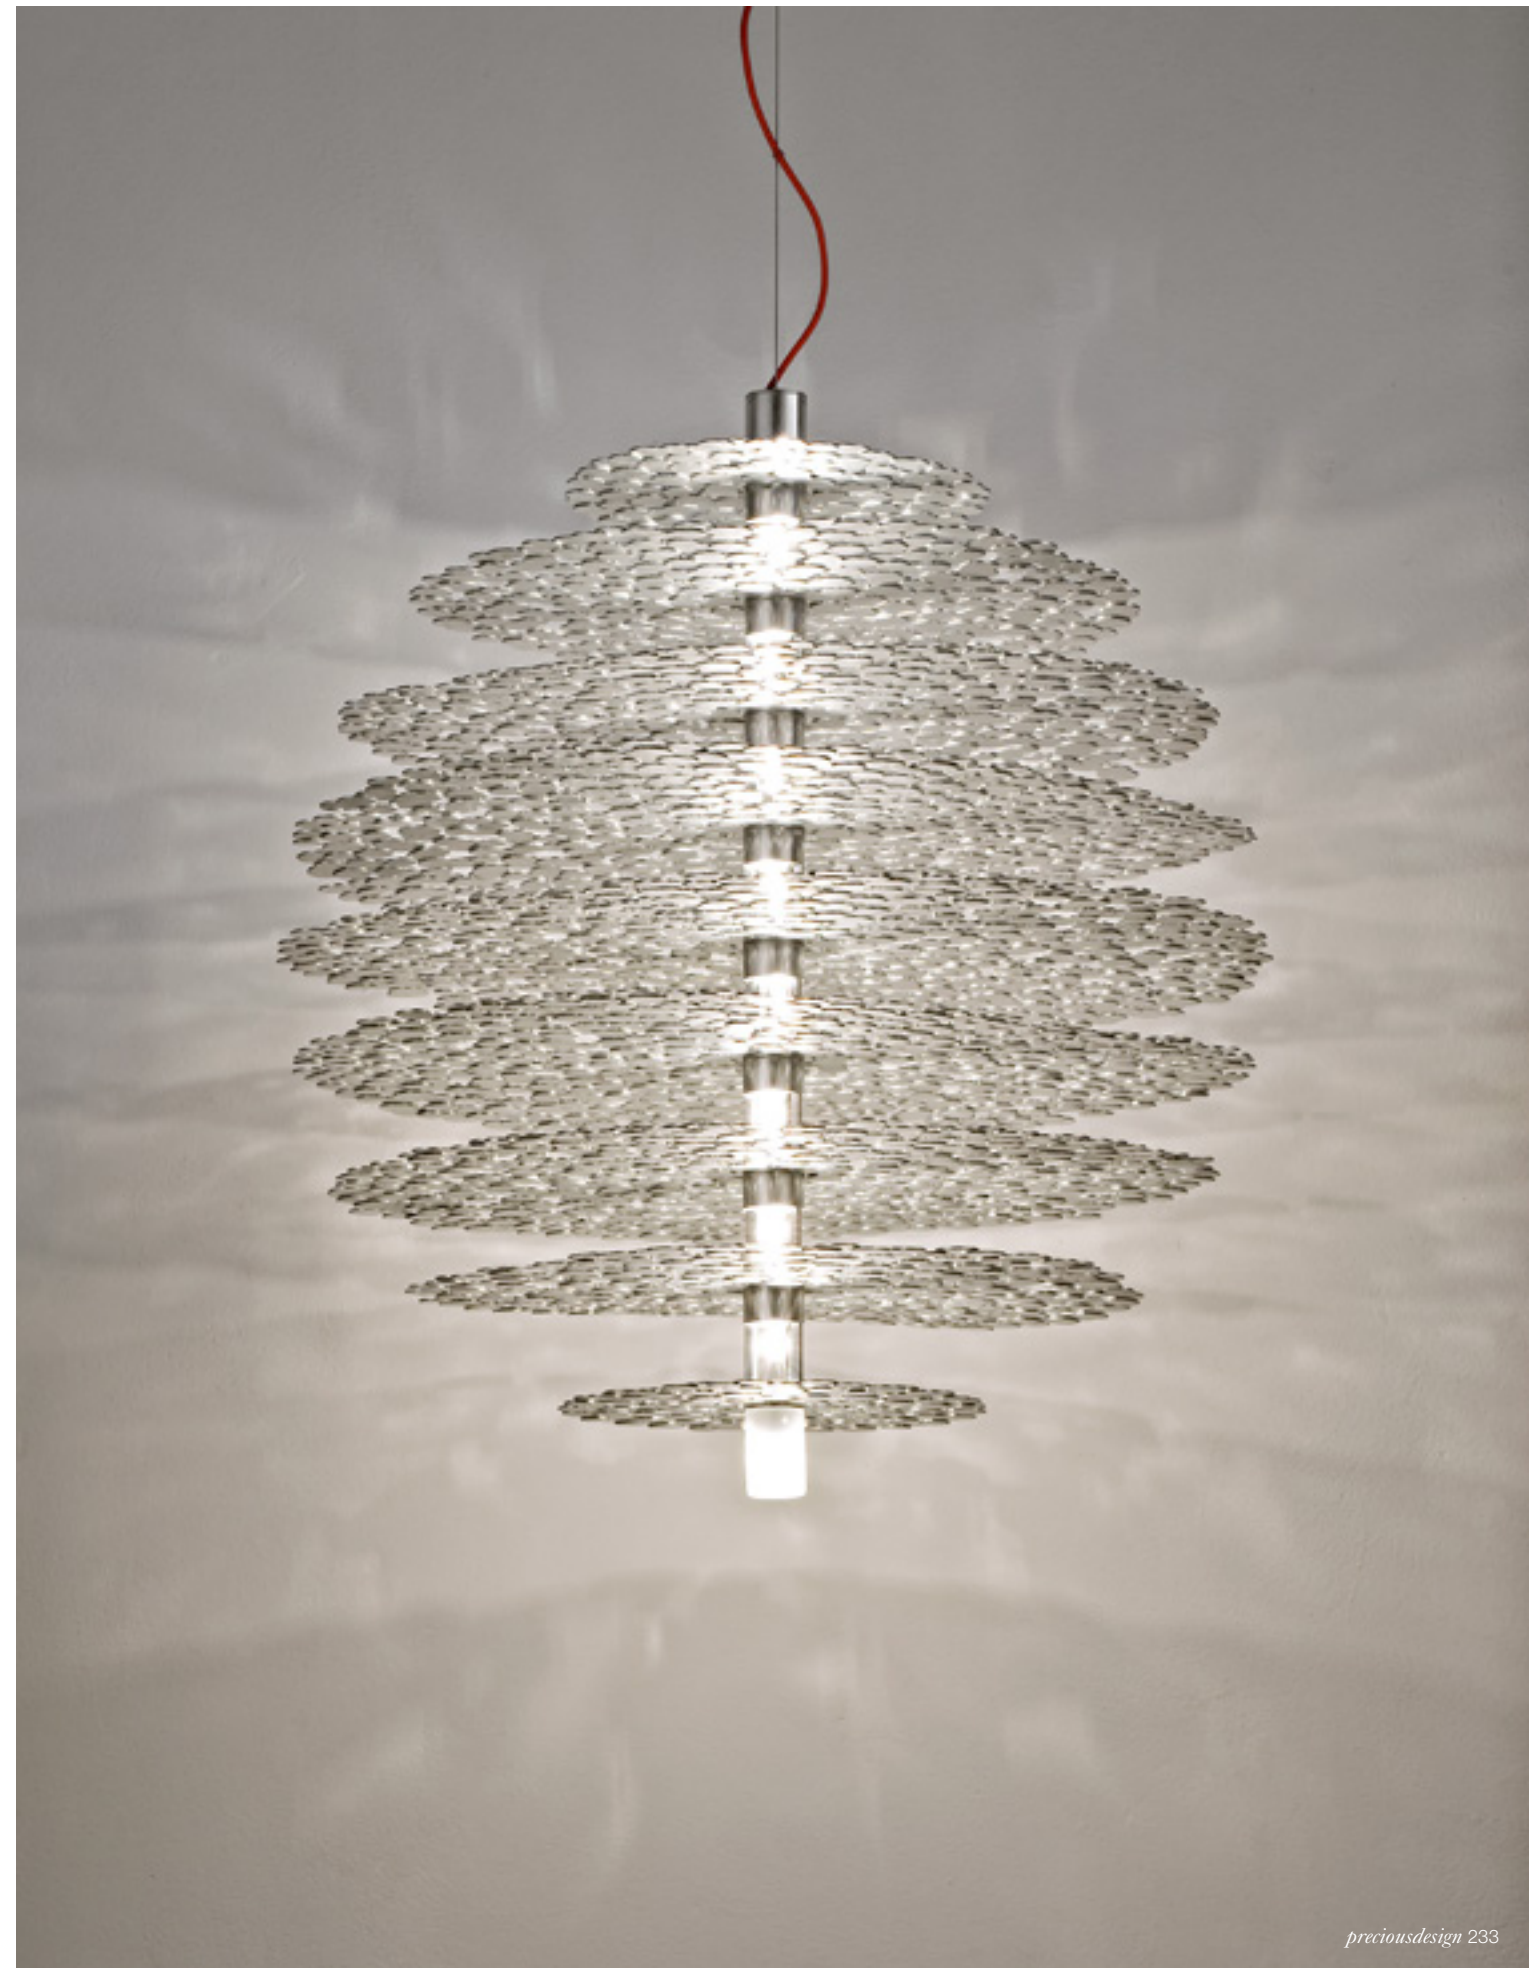

Tresor, a Wealth *of Light.*

An impeccable addition to any space, Tresor's hand-made design and precious metal "coins" create scintillating halos of light. Recalling discovered treasure, the layers of gold or silver leaf create a rich, luxurious light. Available in a range of sizes, including wall sconces and pendants, Tresor has an elegance that is truly priceless. Design Jean François Crochet.