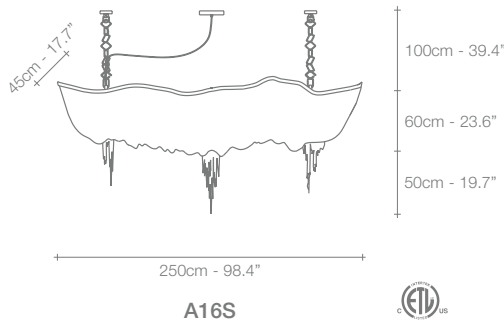

A16S

RECOMMENDED BULB		A13S	A14S	A15S	A16S	A17S	A18S	J01S	J03A	J04A
230V	E14 LED	6x6W	8x6W	8x6W	10x6W	10x6W	8x6W	10x6W	4x6W	2x6W
Dimmable with all systems |										
120V	E12 LED	6x5.5W	8x5.5W	8x5.5W	10x5.5W	10x5.5W	8x5.5W	10x5.5W	4x5.5W	2x5.5W
Dimmable with all systems |