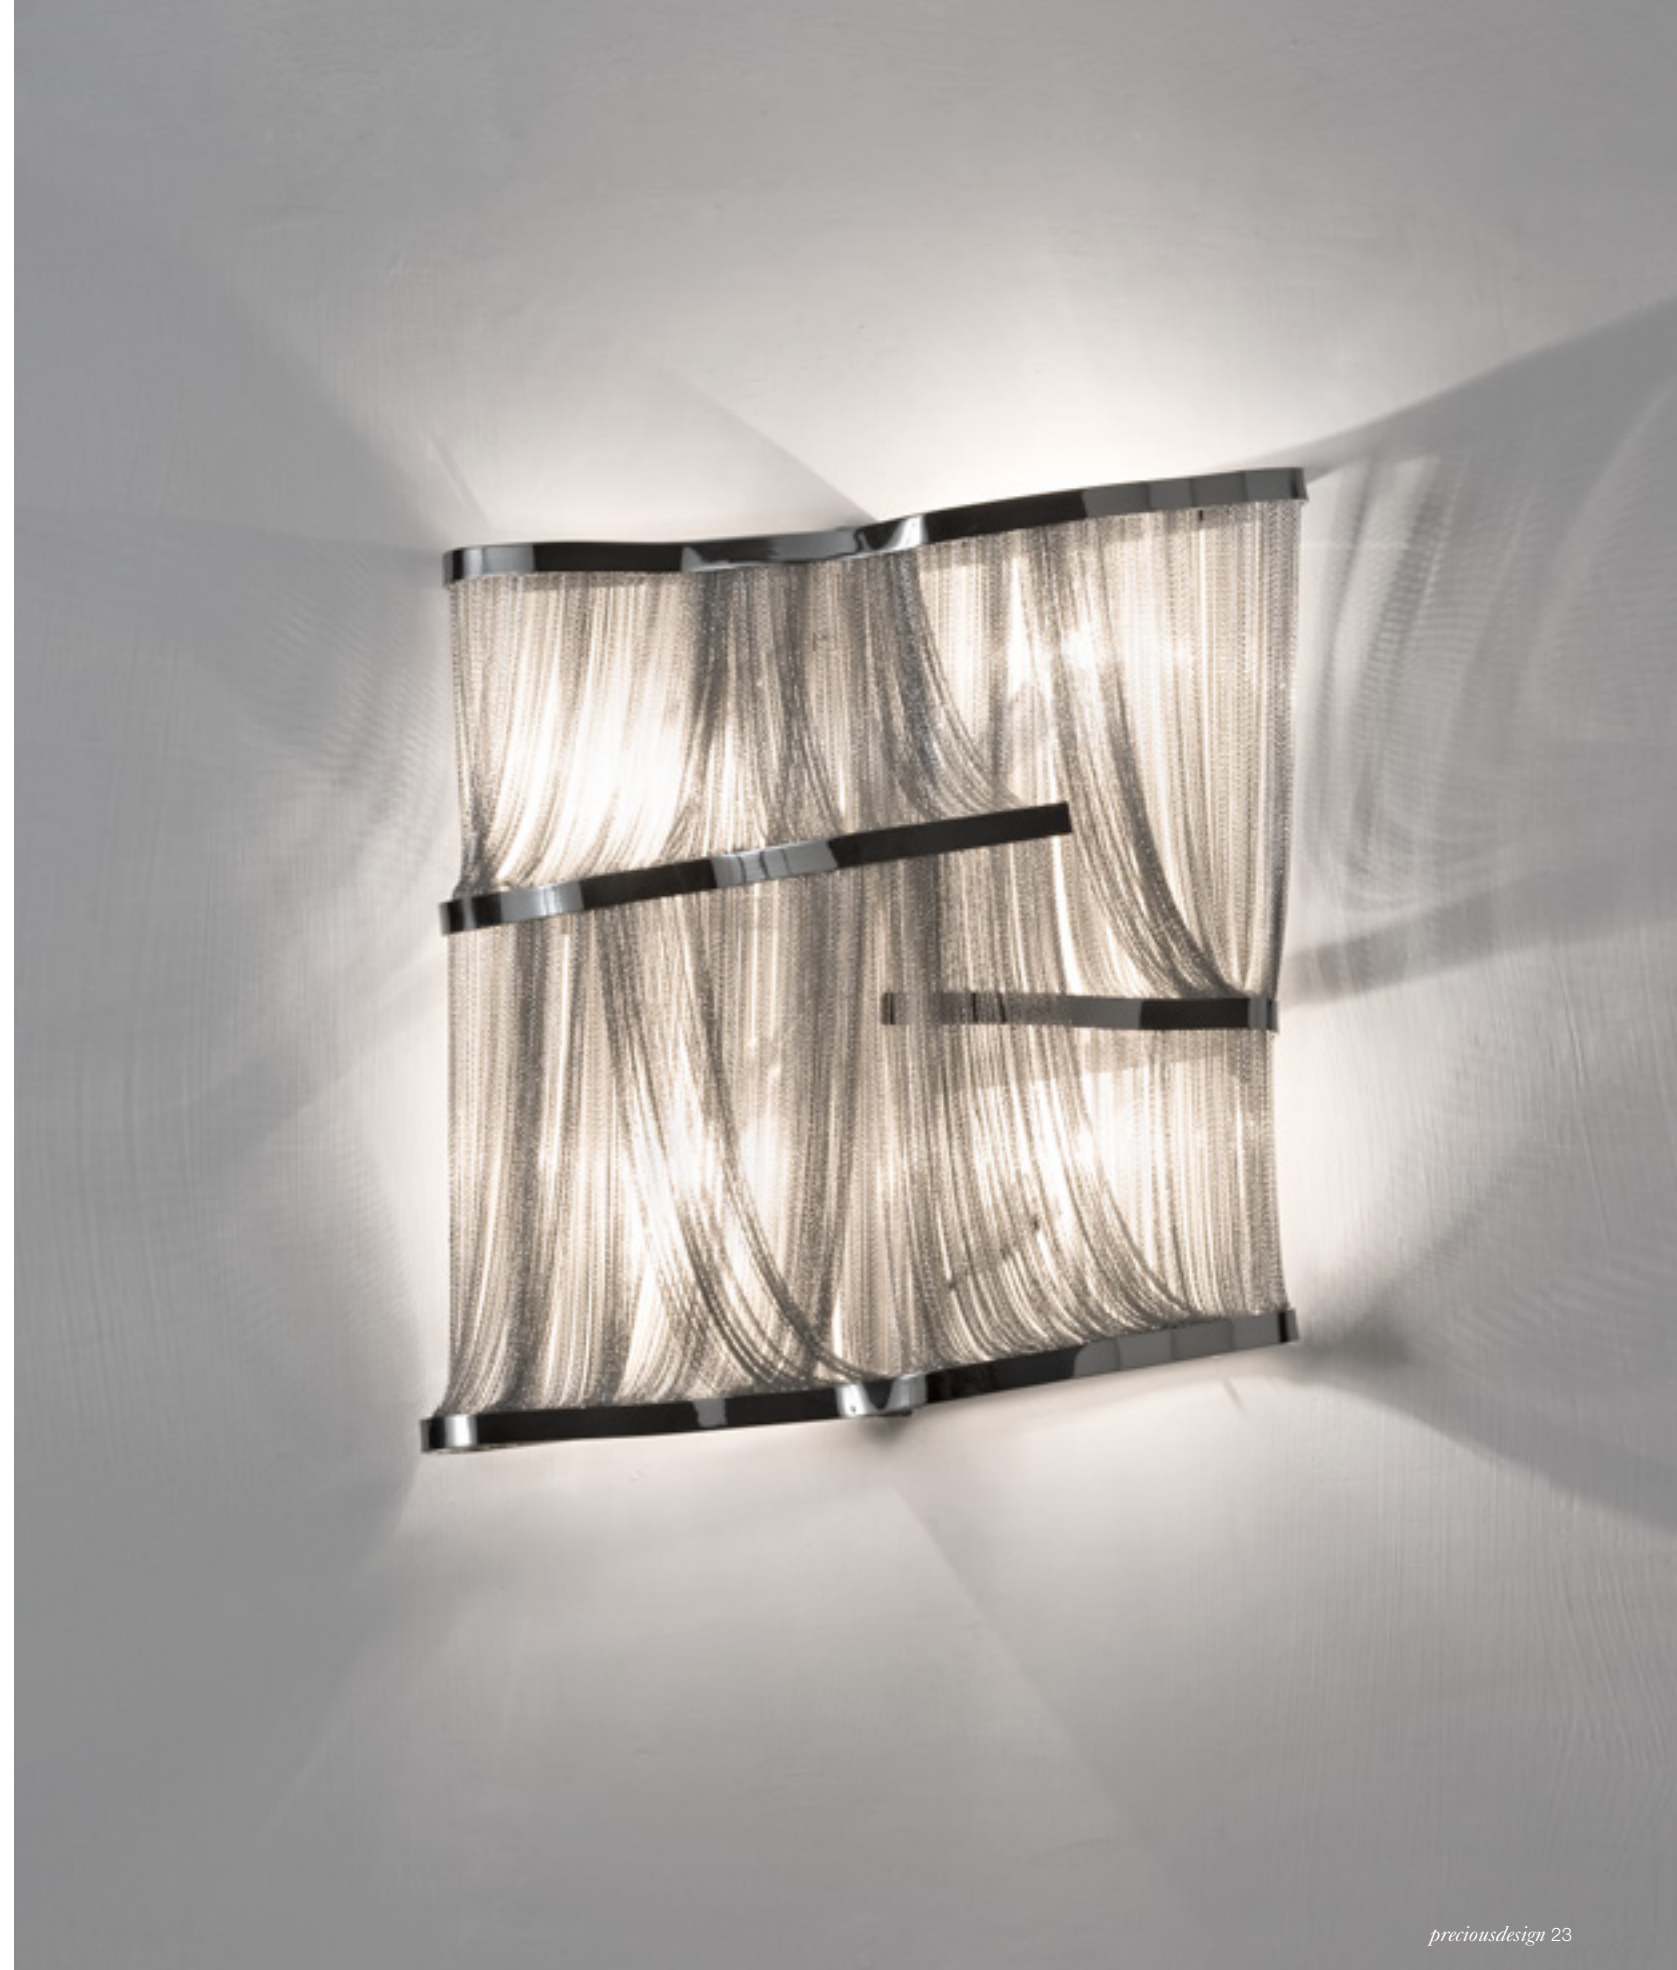

Epoque, Cyclical *Light.*

Epoque is a light sculpture designed to study chiaroscuro and volumes. The result is a modern expression of these Renaissance-era techniques in a stunning chandelier. Composed of curved, organic lines, Epoque's frame is made of flexible and durable brass metal, suspended by nickel metal chains. Two bands of metal, a central elongated section and an external band of wide arcs, allows the light to envelop a room in reflections of soft light. Epoque has attracted attention from those in the design community with discerning tastes. Epoque is available in nickel, black nickel, gold and bronze finish. Design Stefano Papi & Saviz Yaghmai.

Atlantis, a Precious *Wave.*

Seemingly alive, Atlantis shimmering light creates a vibrant source of energy. Its mesmerizing, organic effect is created by hundreds of illuminated lengths of draped, nickel chain. Like water in the ocean, Atlantis chains appear liquid, cascading over its gloss nickel bands and falling down towards the abyss before turning back into itself. Atlantis is composed of almost three miles of chain, meticulously hand-crafted by master Italian artisans. Design Barlas Baylar.

Stream, Iridescent *Light.*

A stunning design from Christian Lava, Stream is an impressive presence in any room. Stream's design exploits the physical characteristics of the materials used to envelop a room in a unique, immersive light. Here, an elegant thin metal chain appear to flow down from the undulating, nickel-plated frame. These cascading tiers project a streaking, yet tranquil, shadow throughout the room. Design Christian Lava.