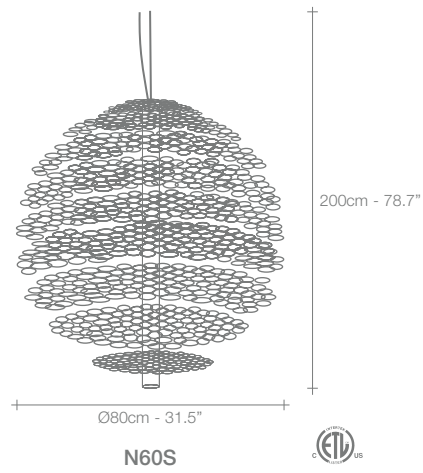

RECOMMENDED BULB	N60S	N62A	N63A	N65L	N66L
G9 LED 230V Dimmable with all systems |	9x3,5W	4W	2x4W	6x3,5W	6x3,5W

G9 LED 120V Dimmable with all systems |	9x4W	5W	2x5W	6x4W	6x4W