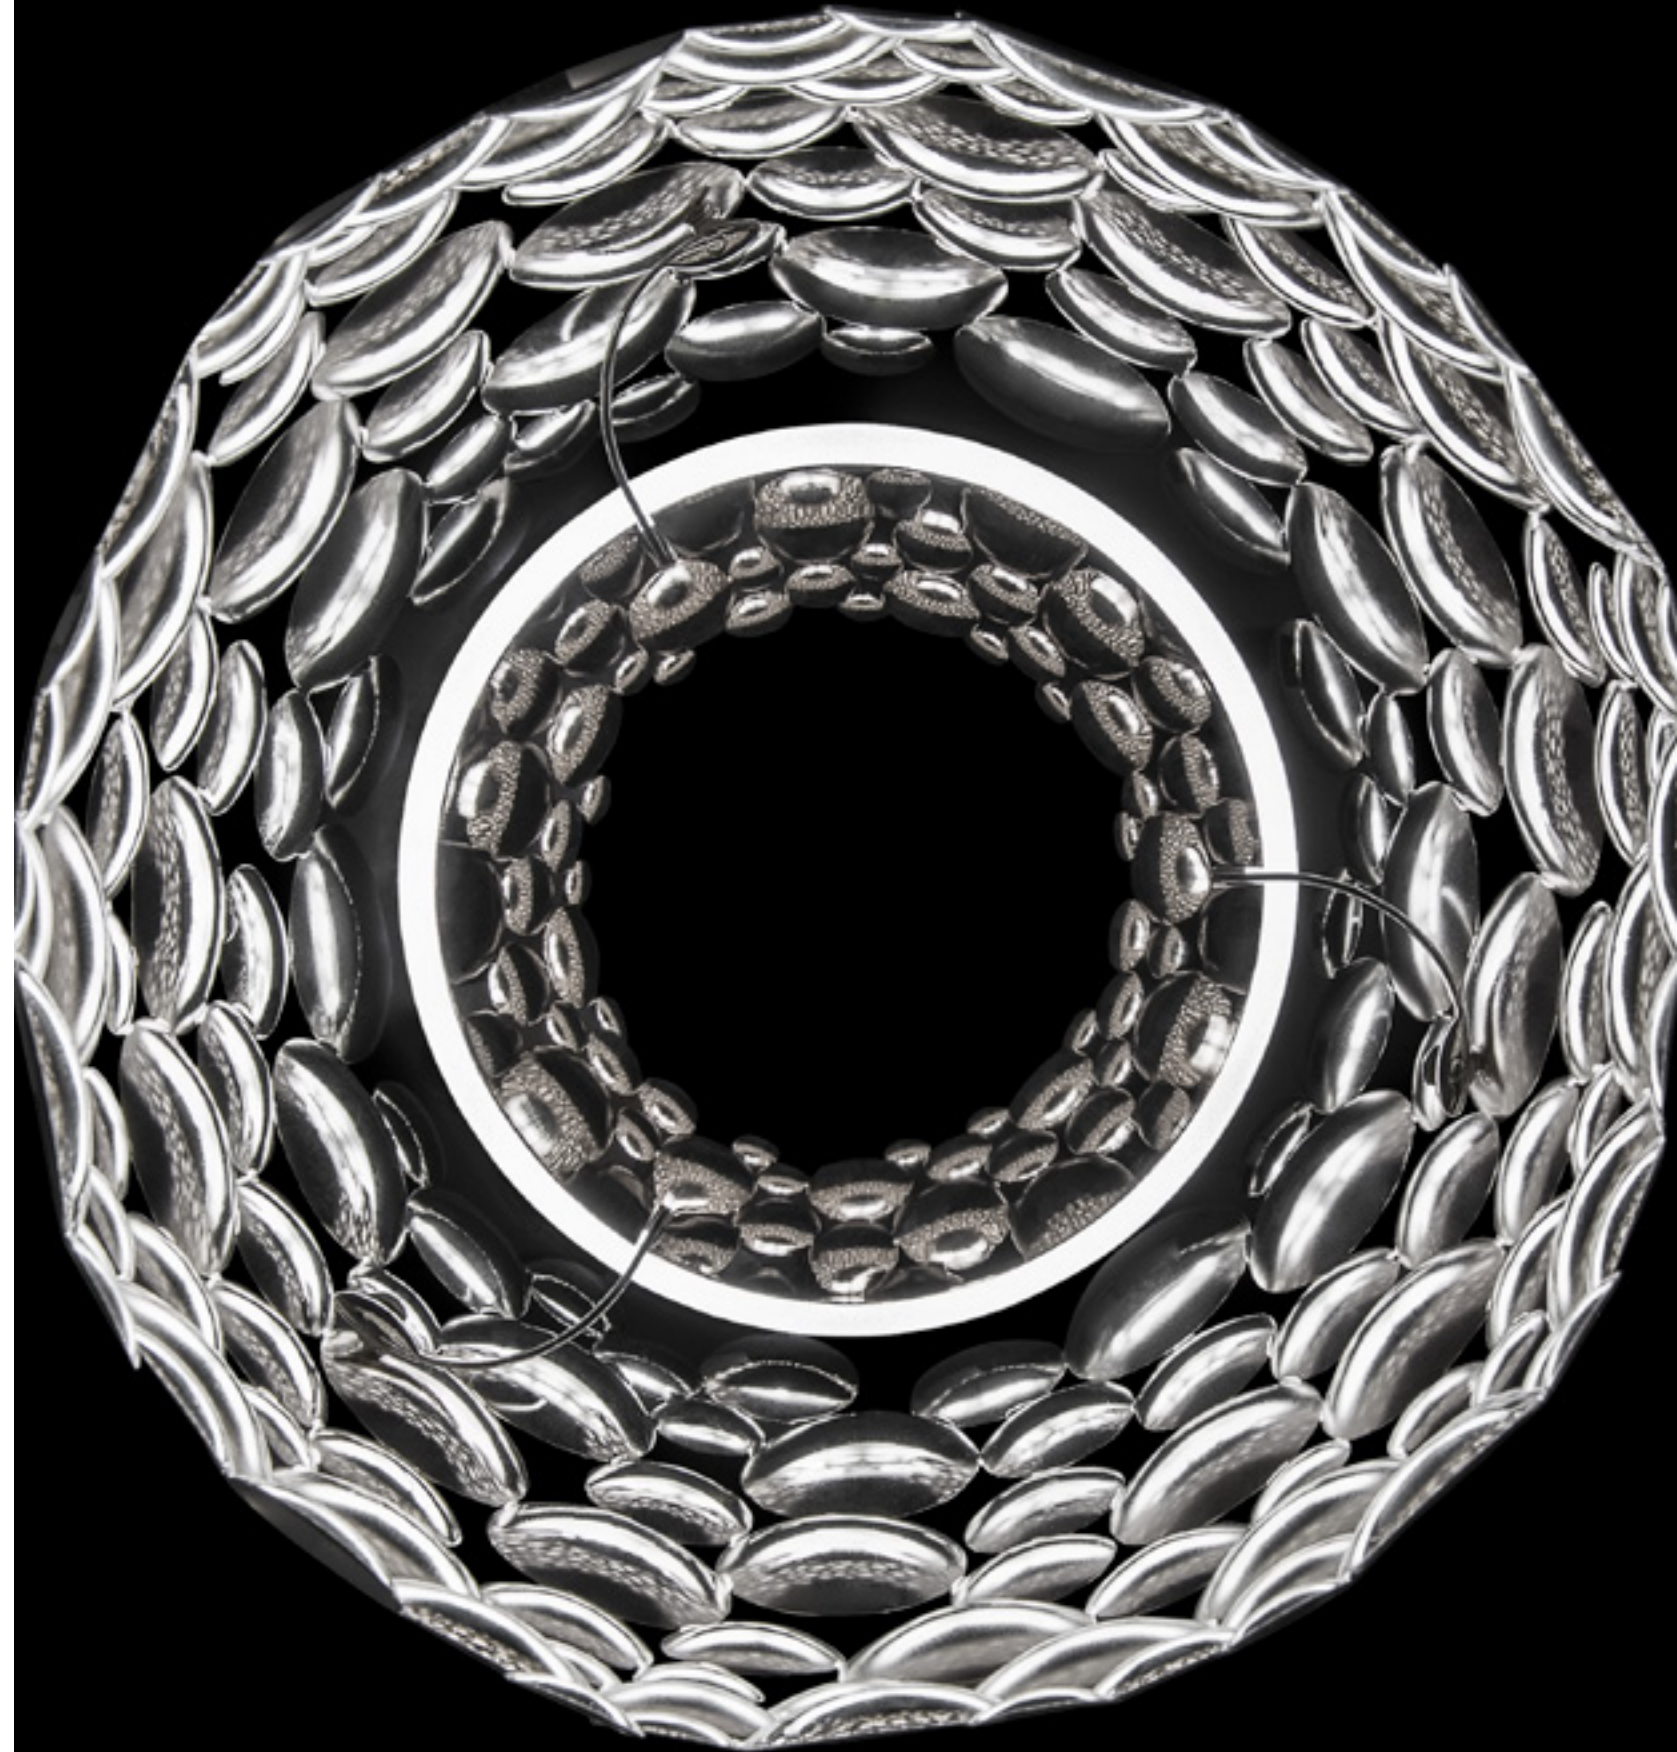

INTEGRATED LED	Q62S	Q61S	Q63P
230V	LED BOARD 3000K-CRI 90	6x4,5W 3180lm	6x4,5W 3180lm	6x4,5W 3180lm
	Dimmer	1-10V	1-10V	no
120V	LED BOARD 3000K-CRI 90	6x4,5W 3180lm	6x4,5W 3180lm	6x4,5W 3180lm
	Dimmer	1-10V	1-10V	no

Different dimming options on request, 2700K LED boards on request