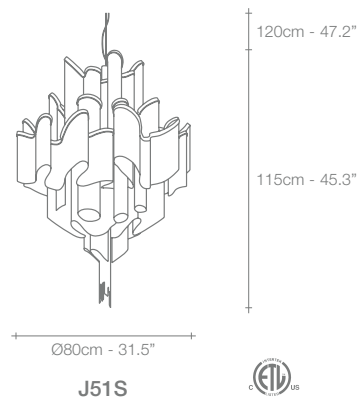

Stream, Iridescent *Light.*

A stunning design from Christian Lava, Stream is an impressive presence in any room. Stream's design exploits the physical characteristics of the materials used to envelop a room in a unique, immersive light. Here, an elegant thin metal chain appear to flow down from the undulating, nickel-plated frame. These cascading tiers project a streaking, yet tranquil, shadow throughout the room. Design Christian Lava.