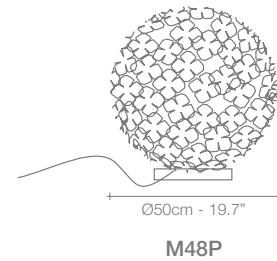

M48P

ONLY SILVER OR GOLD

	RECOMMENDED BULB	M40S	M41B	RECOMMENDED BULB	M42L	M43L	M46S	M48P	M49P	M51S	RECOMMENDED BULB	M44L
230V	E14 LED Dimmer | all systems integrated	4W	4W	E27 LED Dimmable with all systems |	15W	11W	15W	11W	15W	15W	R7s HALOGEN Dimmable with all systems |	120W
120V	E12 LED Dimmer | all systems integrated	4W	4W	E26 LED Dimmable with all systems |	15W	11W	15W	11W	15W	15W	R7s HALOGEN Dimmable with all systems |	150W

	INTEGRATED LED	M50B	RECOMMENDED BULB	M47S	M56A	M57L	M85L	RECOMMENDED BULB	M81S
230V	LED 3000K Dimmer | no	0,3W 15lm	G9 LED Dimmable with all systems |	3,5W	3,5W	3,5W	4W	E27 LED globe Dimmable with all systems |	8W
120V	LED 3000K Dimmer | no	0,3W 15lm	G9 LED Dimmable with all systems |	4W	4W	4W	5W	E26 LED globe Dimmable with all systems |	8W