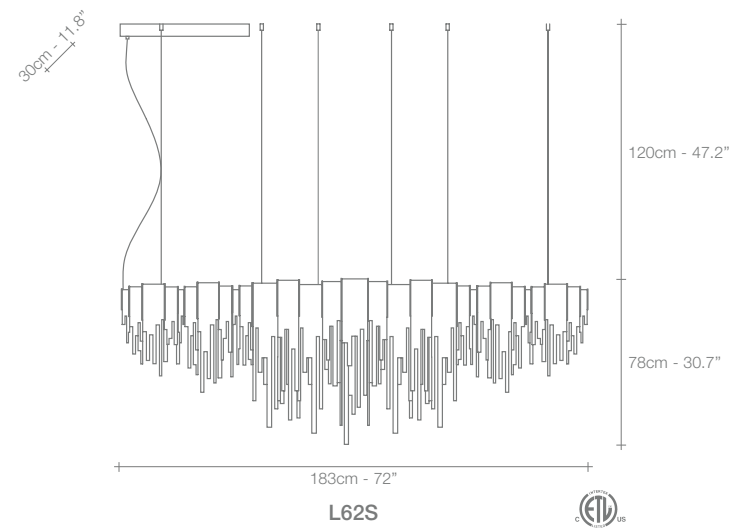

INTEGRATED LED	L60S	L61S	L62S	L63S
230V	LED BOARD 3000K-CRI 90	10x4.5W 5300lm	10x4.5W 5300lm	20x4.5W 10600lm	7x4.5W 3710lm
	Dimmer	1-10V	1-10V	1-10V	1-10V PWM 10-100 Ω
120V	LED BOARD 3000K-CRI 90	10x4.5W 5300lm	10x4.5W 5300lm	20x4.5W 10600lm	7x4.5W 3710lm
	Dimmer	1-10V	1-10V	1-10V	1-10V PWM 10-100 Ω

Different dimming options on request, 2700K LED boards on request