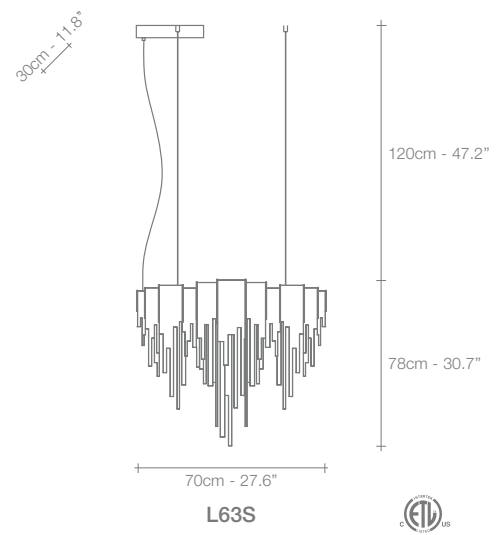

INTEGRATED LED	L60S	L61S	L62S	L63S
230V	LED BOARD 3000K-CRI 90	10x4.5W 5300lm	10x4.5W 5300lm	20x4.5W 10600lm	7x4.5W 3710lm
	Dimmer	1-10V	1-10V	1-10V	1-10V PWM 10-100 Ω
120V	LED BOARD 3000K-CRI 90	10x4.5W 5300lm	10x4.5W 5300lm	20x4.5W 10600lm	7x4.5W 3710lm
	Dimmer	1-10V	1-10V	1-10V	1-10V PWM 10-100 Ω

Different dimming options on request, 2700K LED boards on request