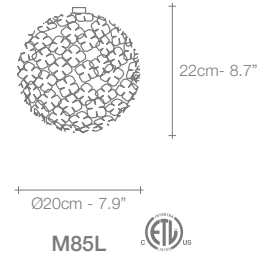

ONLY SILVER OR GOLD

M85L

	RECOMMENDED BULB	M40S	M41B	RECOMMENDED BULB	M42L	M43L	M46S	M48P	M49P	M51S	RECOMMENDED BULB	M44L
230V	E14 LED Dimmer | all systems integrated	4W	4W	E27 LED Dimmable with all systems |	15W	11W	15W	11W	15W	15W	R7s HALOGEN Dimmable with all systems |	120W
120V	E12 LED Dimmer | all systems integrated	4W	4W	E26 LED Dimmable with all systems |	15W	11W	15W	11W	15W	15W	R7s HALOGEN Dimmable with all systems |	150W

	INTEGRATED LED	M50B	RECOMMENDED BULB	M47S	M56A	M57L	M85L	RECOMMENDED BULB	M81S
230V	LED 3000K Dimmer | no	0,3W 15lm	G9 LED Dimmable with all systems |	3,5W	3,5W	3,5W	4W	E27 LED globe Dimmable with all systems |	8W
120V	LED 3000K Dimmer | no	0,3W 15lm	G9 LED Dimmable with all systems |	4W	4W	4W	5W	E26 LED globe Dimmable with all systems |	8W