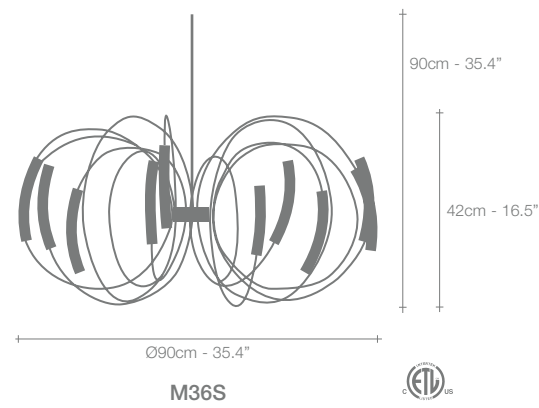

D20P

SATIN NICKEL

RECOMMENDED BULB		D20P
230V	E27 LED	15W
	Integrated dimmer	
120V	E26 LED	15W
	Integrated dimmer	

Hook, an Alluring *Design.*

Hook, comprised of a series of arched arms, creates an enticing light that draws people towards it. Bathing the room in a soft glow, viewers are easily captured by Hook's inviting elegance. Its clean design lends well in a variety of settings, casting a light that is equally suitable in commercial or residential environments. Design Jean François Crochet.