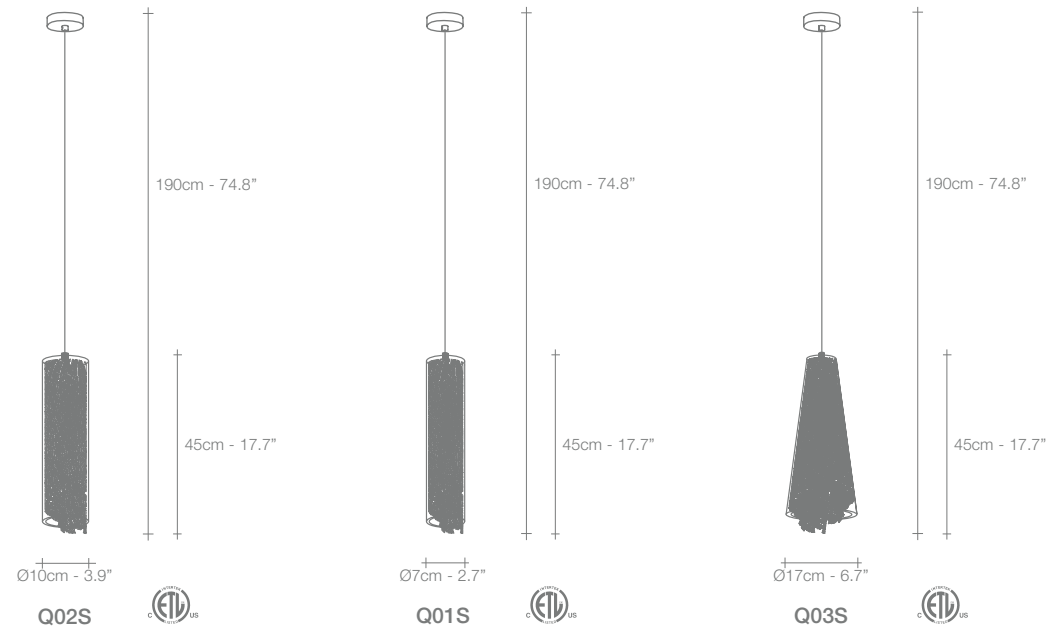

RECOMMENDED BULB		Q01S	Q02S	Q03S	RECOMMENDED BULB		Q04A
230V	E14 LED	4W	4W	4W	230V	G9 LED	3,5W
	Dimmable with all systems					Dimmable with all systems	
120V	E12 LED	4W	4W	4W	120V	G9 LED	4W
	Dimmable with all systems					Dimmable with all systems