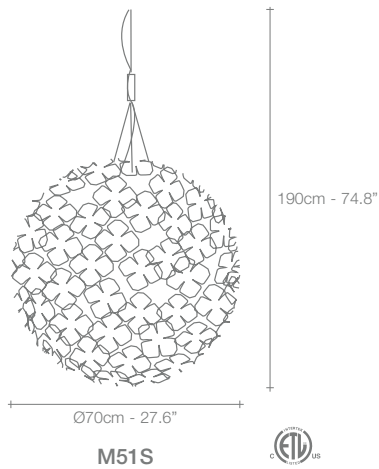

M51S

ONLY SILVER OR GOLD

	RECOMMENDED BULB	M40S	M41B	RECOMMENDED BULB	M42L	M43L	M46S	M48P	M49P	M51S	RECOMMENDED BULB	M44L
230V	E14 LED Dimmer | all systems integrated	4W	4W	E27 LED Dimmable with all systems |	15W	11W	15W	11W	15W	15W	R7s HALOGEN Dimmable with all systems |	120W
120V	E12 LED Dimmer | all systems integrated	4W	4W	E26 LED Dimmable with all systems |	15W	11W	15W	11W	15W	15W	R7s HALOGEN Dimmable with all systems |	150W

	INTEGRATED LED	M50B	RECOMMENDED BULB	M47S	M56A	M57L	M85L	RECOMMENDED BULB	M81S
230V	LED 3000K Dimmer | no	0,3W 15lm	G9 LED Dimmable with all systems |	3,5W	3,5W	3,5W	4W	E27 LED globe Dimmable with all systems |	8W
120V	LED 3000K Dimmer | no	0,3W 15lm	G9 LED Dimmable with all systems |	4W	4W	4W	5W	E26 LED globe Dimmable with all systems |	8W