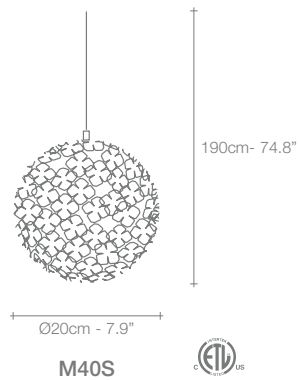

M40S

ONLY SILVER OR GOLD

	RECOMMENDED BULB	M40S	M41B	RECOMMENDED BULB	M42L	M43L	M46S	M48P	M49P	M51S	RECOMMENDED BULB	M44L
230V	E14 LED Dimmer | all systems integrated	4W	4W	E27 LED Dimmable with all systems |	15W	11W	15W	11W	15W	15W	R7s HALOGEN Dimmable with all systems |	120W
120V	E12 LED Dimmer | all systems integrated	4W	4W	E26 LED Dimmable with all systems |	15W	11W	15W	11W	15W	15W	R7s HALOGEN Dimmable with all systems |	150W

	INTEGRATED LED	M50B	RECOMMENDED BULB	M47S	M56A	M57L	M85L	RECOMMENDED BULB	M81S
230V	LED 3000K Dimmer | no	0,3W 15lm	G9 LED Dimmable with all systems |	3,5W	3,5W	3,5W	4W	E27 LED globe Dimmable with all systems |	8W
120V	LED 3000K Dimmer | no	0,3W 15lm	G9 LED Dimmable with all systems |	4W	4W	4W	5W	E26 LED globe Dimmable with all systems |	8W