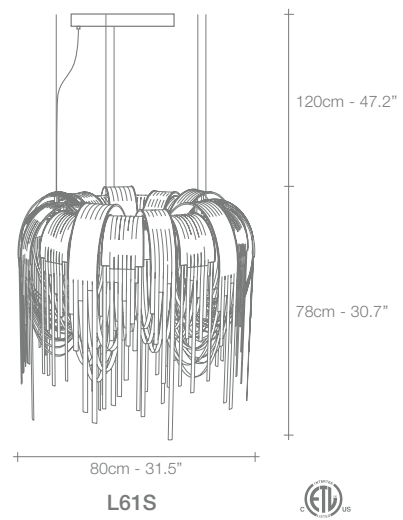

INTEGRATED LED	L60S	L61S	L62S	L63S
230V	LED BOARD 3000K-CRI 90	10x4.5W 5300lm	10x4.5W 5300lm	20x4.5W 10600lm	7x4.5W 3710lm
	Dimmer	1-10V	1-10V	1-10V	1-10V PWM 10-100 Ω
120V	LED BOARD 3000K-CRI 90	10x4.5W 5300lm	10x4.5W 5300lm	20x4.5W 10600lm	7x4.5W 3710lm
	Dimmer	1-10V	1-10V	1-10V	1-10V PWM 10-100 Ω

Different dimming options on request, 2700K LED boards on request