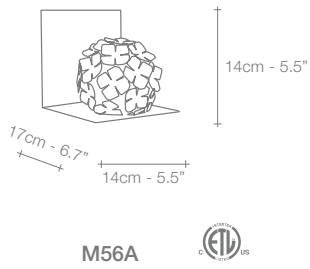

ONLY SILVER OR GOLD

	RECOMMENDED BULB	M40S	M41B	RECOMMENDED BULB	M42L	M43L	M46S	M48P	M49P	M51S	RECOMMENDED BULB	M44L
230V	E14 LED Dimmer | all systems integrated	4W	4W	E27 LED Dimmable with all systems |	15W	11W	15W	11W	15W	15W	R7s HALOGEN Dimmable with all systems |	120W
120V	E12 LED Dimmer | all systems integrated	4W	4W	E26 LED Dimmable with all systems |	15W	11W	15W	11W	15W	15W	R7s HALOGEN Dimmable with all systems |	150W

	INTEGRATED LED	M50B	RECOMMENDED BULB	M47S	M56A	M57L	M85L	RECOMMENDED BULB	M81S
230V	LED 3000K Dimmer | no	0,3W 15lm	G9 LED Dimmable with all systems |	3,5W	3,5W	3,5W	4W	E27 LED globe Dimmable with all systems |	8W
120V	LED 3000K Dimmer | no	0,3W 15lm	G9 LED Dimmable with all systems |	4W	4W	4W	5W	E26 LED globe Dimmable with all systems |	8W