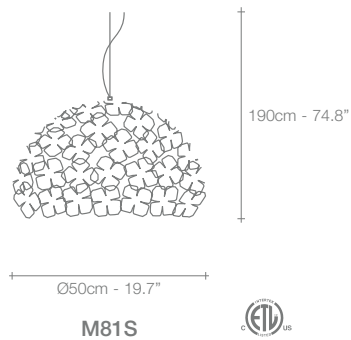

ONLY SILVER OR GOLD

M81S

	RECOMMENDED BULB	M40S	M41B	RECOMMENDED BULB	M42L	M43L	M46S	M48P	M49P	M51S	RECOMMENDED BULB	M44L
230V	E14 LED Dimmer | all systems integrated	4W	4W	E27 LED Dimmable with all systems |	15W	11W	15W	11W	15W	15W	R7s HALOGEN Dimmable with all systems |	120W
120V	E12 LED Dimmer | all systems integrated	4W	4W	E26 LED Dimmable with all systems |	15W	11W	15W	11W	15W	15W	R7s HALOGEN Dimmable with all systems |	150W

	INTEGRATED LED	M50B	RECOMMENDED BULB	M47S	M56A	M57L	M85L	RECOMMENDED BULB	M81S
230V	LED 3000K Dimmer | no	0,3W 15lm	G9 LED Dimmable with all systems |	3,5W	3,5W	3,5W	4W	E27 LED globe Dimmable with all systems |	8W
120V	LED 3000K Dimmer | no	0,3W 15lm	G9 LED Dimmable with all systems |	4W	4W	4W	5W	E26 LED globe Dimmable with all systems |	8W