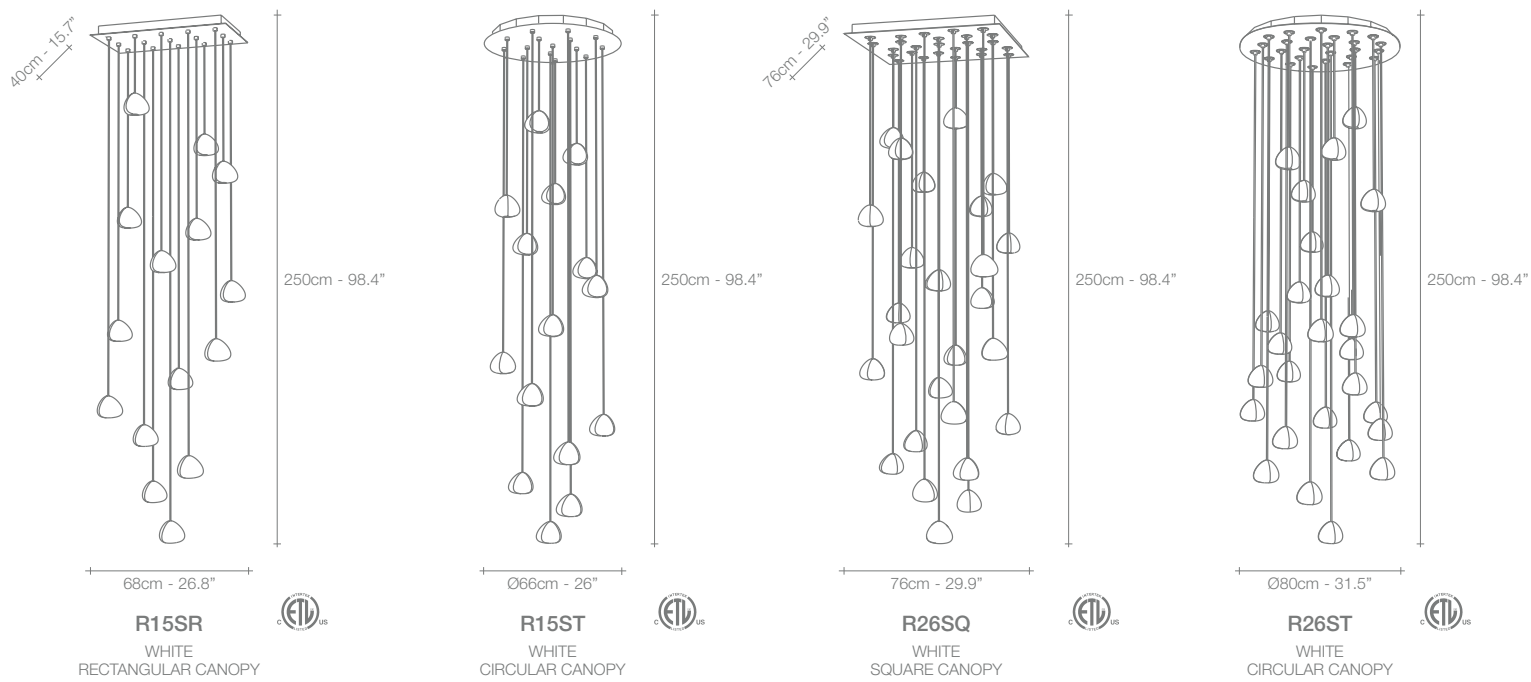

RECOMMENDED BULB		R01S	R03S	R05S	R07S	R15SR	R15ST	R26SQ	R26ST
230V	G4 12V HALOGEN	10W	3x10W	5x10W	7x10W	15x10W	15x10W	26x10W	26x10W
	Dimmer	IGBT	IGBT TRIAC	IGBT TRIAC	IGBT TRIAC	IGBT TRIAC	IGBT TRIAC	IGBT TRIAC	IGBT TRIAC
120V	G4 12V XENON	10W	3x10W	5x10W	7x10W	15x10W	15x10W	26x10W	26x10W
	Dimmer	IGBT	IGBT	IGBT TRIAC	IGBT TRIAC	IGBT TRIAC	IGBT TRIAC	IGBT TRIAC	IGBT TRIAC

Mizu can be manufactured to work with LED light source on request or with integrated LED 3000K (not ETL). Different dimming options on request