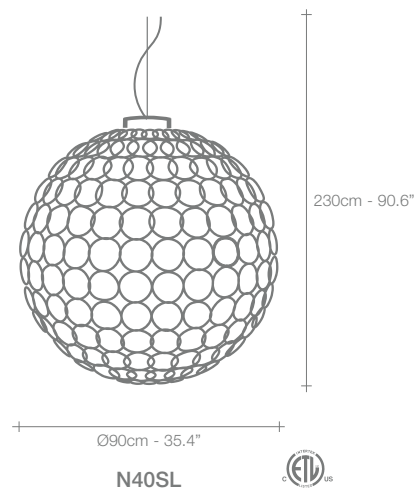

N40SL	N41SL	N42SL	N43SL
230V	INTEGRATED LED				
	COB LED 3000K-CRI 90	18W 1640lm	18W 1640lm	18W 1640lm	18W 1640lm
	Dimmer	TRIAC	TRIAC	TRIAC	TRIAC
120V	INTEGRATED LED				
	COB LED 3000K-CRI 90	18W 1640lm	18W 1640lm	18W 1640lm	18W 1640lm
	Dimmer	TRIAC	TRIAC	TRIAC	TRIAC

Different dimming options on request, 2700K COB LED on request