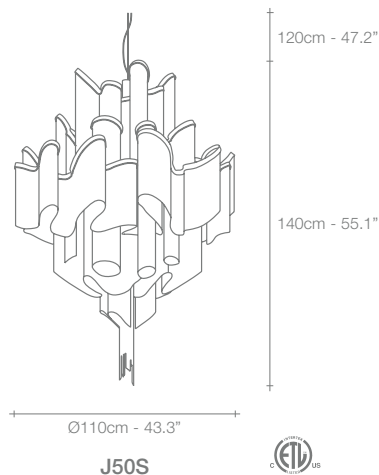

Stream, Iridescent *Light.*

A stunning design from Christian Lava, Stream is an impressive presence in any room. Stream's design exploits the physical characteristics of the materials used to envelop a room in a unique, immersive light. Here, an elegant thin metal chain appear to flow down from the undulating, nickel-plated frame. These cascading tiers project a streaking, yet tranquil, shadow throughout the room. Design Christian Lava.