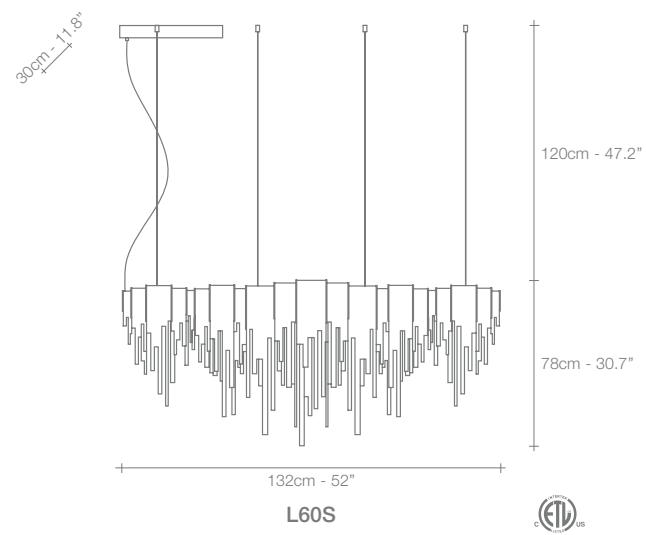

INTEGRATED LED	L60S	L61S	L62S	L63S
230V	LED BOARD 3000K-CRI 90	10x4.5W 5300lm	10x4.5W 5300lm	20x4.5W 10600lm	7x4.5W 3710lm
	Dimmer	1-10V	1-10V	1-10V	1-10V PWM 10-100 Ω
120V	LED BOARD 3000K-CRI 90	10x4.5W 5300lm	10x4.5W 5300lm	20x4.5W 10600lm	7x4.5W 3710lm
	Dimmer	1-10V	1-10V	1-10V	1-10V PWM 10-100 Ω

Different dimming options on request, 2700K LED boards on request