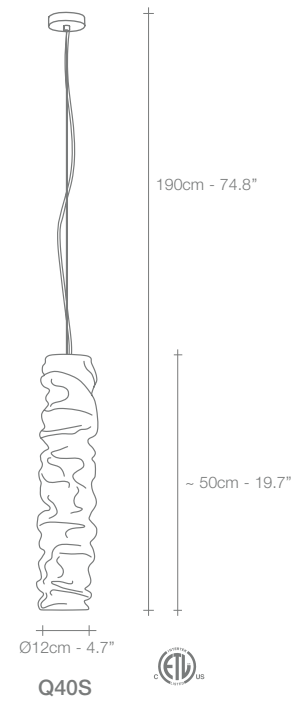

CLEAR

RECOMMENDED BULB Q40S

230V GY6.35 12V HALOGEN | 35W
Dimmer | IGBT

120V GY6.35 12V XENON | 35W
Dimmer | IGBT

Shar Pei can be manufactured to work with LED light source on request, different dimming options on request