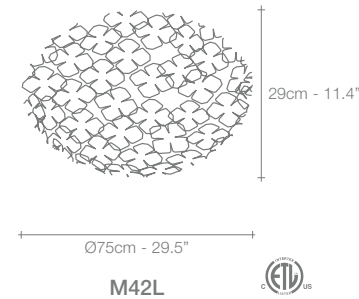

ONLY SILVER OR GOLD

M42L

	RECOMMENDED BULB	M40S	M41B	RECOMMENDED BULB	M42L	M43L	M46S	M48P	M49P	M51S	RECOMMENDED BULB	M44L
230V	E14 LED Dimmer | all systems integrated	4W	4W	E27 LED Dimmable with all systems |	15W	11W	15W	11W	15W	15W	R7s HALOGEN Dimmable with all systems |	120W
120V	E12 LED Dimmer | all systems integrated	4W	4W	E26 LED Dimmable with all systems |	15W	11W	15W	11W	15W	15W	R7s HALOGEN Dimmable with all systems |	150W

	INTEGRATED LED	M50B	RECOMMENDED BULB	M47S	M56A	M57L	M85L	RECOMMENDED BULB	M81S
230V	LED 3000K Dimmer | no	0,3W 15lm	G9 LED Dimmable with all systems |	3,5W	3,5W	3,5W	4W	E27 LED globe Dimmable with all systems |	8W
120V	LED 3000K Dimmer | no	0,3W 15lm	G9 LED Dimmable with all systems |	4W	4W	4W	5W	E26 LED globe Dimmable with all systems |	8W