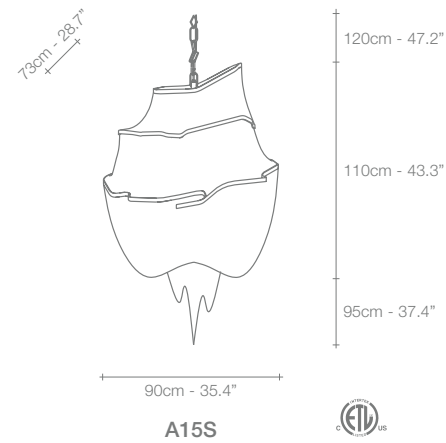

A15S

RECOMMENDED BULB		A13S	A14S	A15S	A16S	A17S	A18S	J01S	J03A	J04A
230V	E14 LED	6x6W	8x6W	8x6W	10x6W	10x6W	8x6W	10x6W	4x6W	2x6W
Dimmable with all systems |										
120V	E12 LED	6x5.5W	8x5.5W	8x5.5W	10x5.5W	10x5.5W	8x5.5W	10x5.5W	4x5.5W	2x5.5W
Dimmable with all systems |