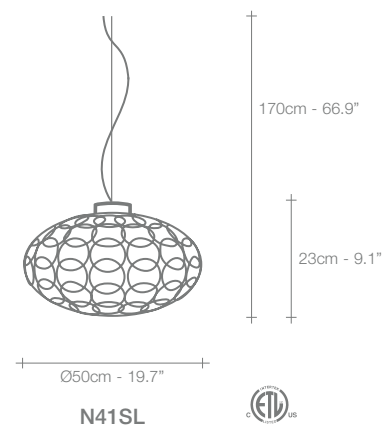

N40SL	N41SL	N42SL	N43SL
230V	INTEGRATED LED				
	COB LED 3000K-CRI 90	18W 1640lm	18W 1640lm	18W 1640lm	18W 1640lm
	Dimmer	TRIAC	TRIAC	TRIAC	TRIAC
120V	INTEGRATED LED				
	COB LED 3000K-CRI 90	18W 1640lm	18W 1640lm	18W 1640lm	18W 1640lm
	Dimmer	TRIAC	TRIAC	TRIAC	TRIAC

Different dimming options on request, 2700K COB LED on request