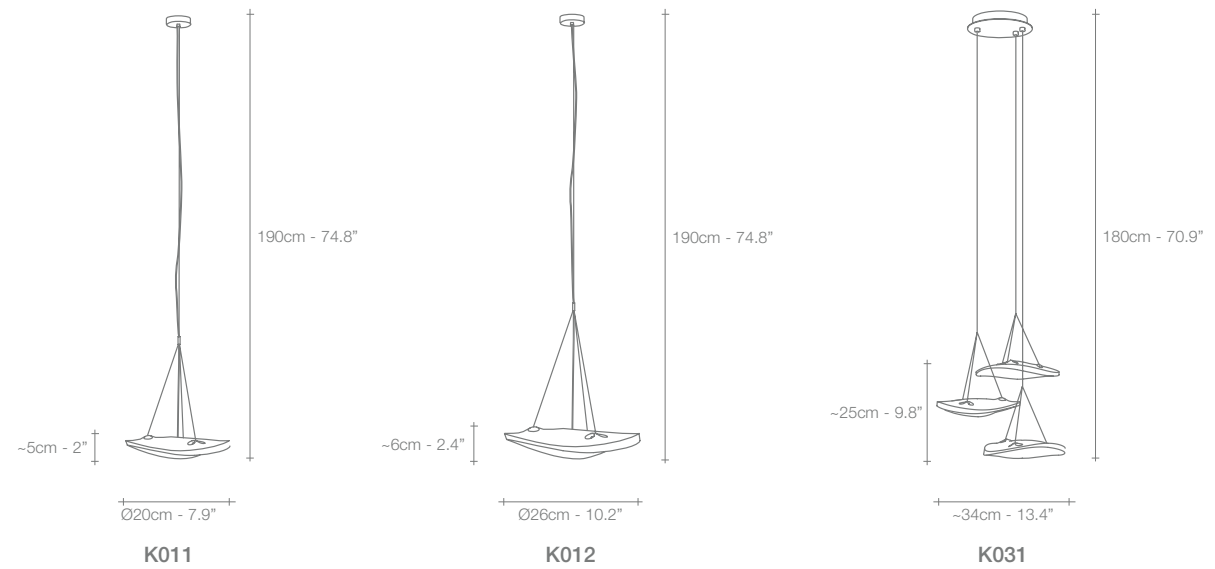

CLEAR CRYSTAL

	INTEGRATED LED	K011	K012	K031
230V	LED 3000K	1,5W 105lm	1,5W 105lm	3x1,5W 320lm
	Dimmer	no	no	1-10V
120V	LED 3000K	1,5W 105lm	1,5W 105lm	3x1,5W 320lm
	Dimmer	no	no	1-10V

2700K LED integrated on request