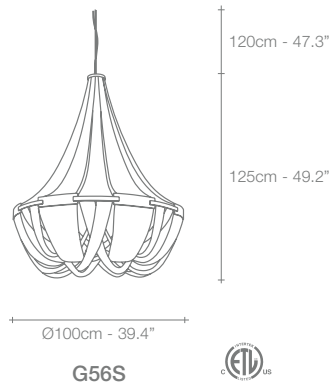

G56S

RECOMMENDED BULB		G55S	G56S	G57S	G60L	G61L	G62L
230V		8x3,5W	12x3,5W	14x3,5W	8x3,5W	10x3,5W	12x3,5W
		Dimmable with all systems |					

120V		8x4W	12x4W	14x4W	8x4W	10x4W	12x4W
		Dimmable with all systems |