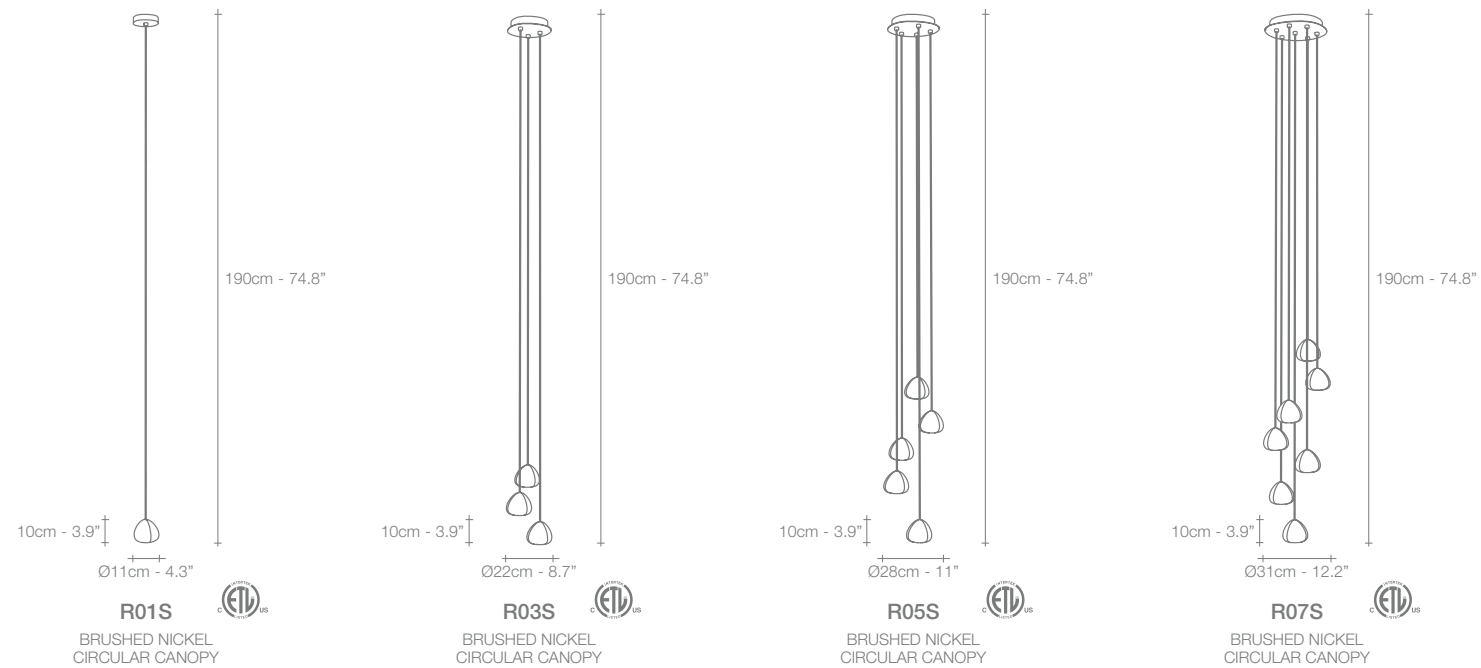

RECOMMENDED BULB		R01S	R03S	R05S	R07S	R15SR	R15ST	R26SQ	R26ST
230V	G4 12V HALOGEN	10W	3x10W	5x10W	7x10W	15x10W	15x10W	26x10W	26x10W
	Dimmer	IGBT	IGBT TRIAC	IGBT TRIAC	IGBT TRIAC	IGBT TRIAC	IGBT TRIAC	IGBT TRIAC	IGBT TRIAC
120V	G4 12V XENON	10W	3x10W	5x10W	7x10W	15x10W	15x10W	26x10W	26x10W
	Dimmer	IGBT	IGBT	IGBT TRIAC	IGBT TRIAC	IGBT TRIAC	IGBT TRIAC	IGBT TRIAC	IGBT TRIAC

Mizu can be manufactured to work with LED light source on request or with integrated LED 3000K (not ETL). Different dimming options on request