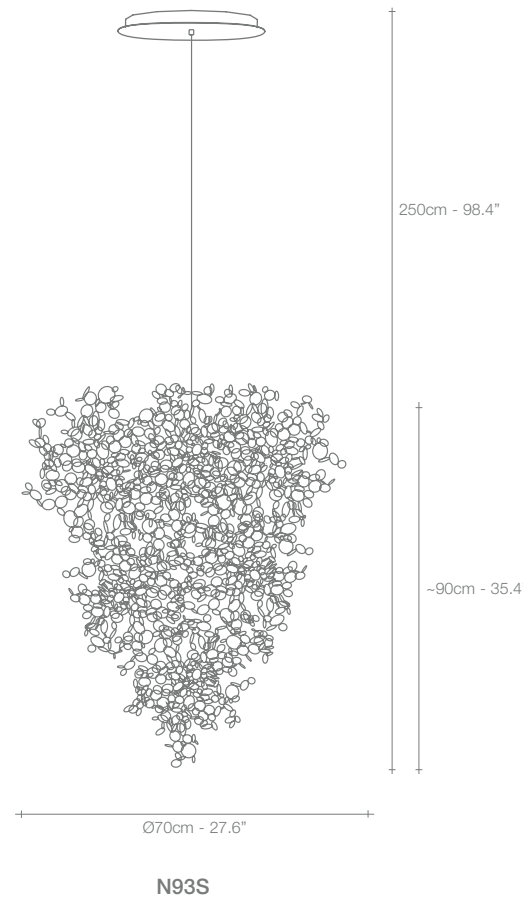

RECOMMENDED BULB		N90S	N91S	N92S	INTEGRATED LED		N93S	N94S	N95S	
230V		G4 12V HALOGEN	3x20W	12x20W	12x20W		LED 3000K	12x2.1W 3285lm	18x2.1W 4930lm	6x2.1W 1640lm
		Dimmer	IGBT	IGBT	IGBT		Dimmer	1-10V DALI	1-10V DALI	1-10V
120V		G4 12V XENON	3x20W	12x20W	12x20W		LED 3000K	12x2.1W 3290lm	18x2.1W 4930lm	6x2.1W 1640lm
		Dimmer	all systems	IGBT TRIAC	IGBT TRIAC		Dimmer	1-10V DALI	no	1-10V

Different dimming options on request, N93S N94S N95S also available 2700K on request