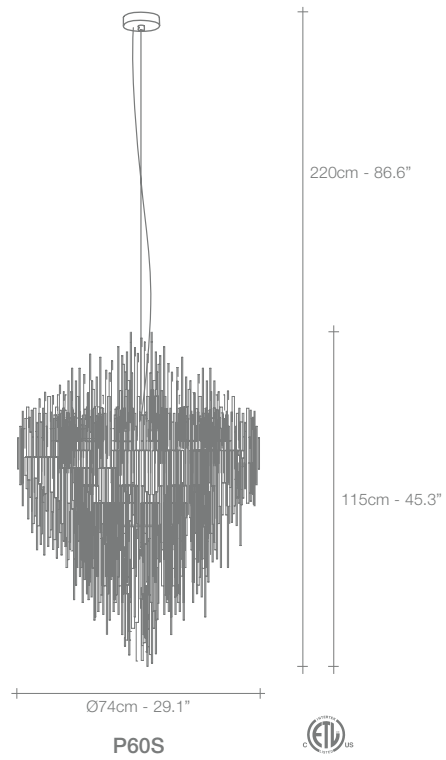

CLEAR
PLEXIGLAS

RECOMMENDED BULB		P60S
230V		E14 LED
		E27 LED
		6x6W
		8W
Dimmable with all systems		
120V		E12 LED
		E26 LED
		6x5.5W
		8W
Dimmable with all systems