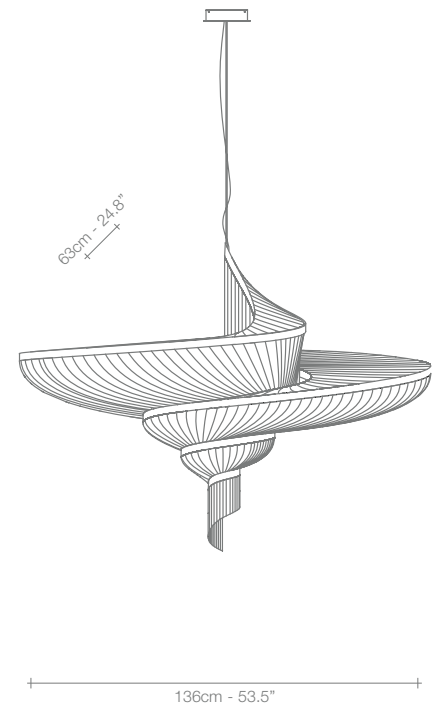

G90S

	INTEGRATED LED	G90S	G91S
230V		LED 3000K	20x2,1W 4800lm
		Dimmer	12x2,1W 2880lm
120V		LED 3000K	20x2,1W 4800lm
		Dimmer	12x2,1W 2880lm

2700K LED integrated on request