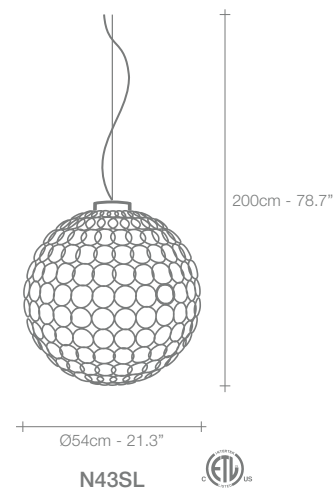

N40SL	N41SL	N42SL	N43SL
230V	INTEGRATED LED				
	COB LED 3000K-CRI 90	18W 1640lm	18W 1640lm	18W 1640lm	18W 1640lm
	Dimmer	TRIAC	TRIAC	TRIAC	TRIAC
120V	INTEGRATED LED				
	COB LED 3000K-CRI 90	18W 1640lm	18W 1640lm	18W 1640lm	18W 1640lm
	Dimmer	TRIAC	TRIAC	TRIAC	TRIAC

Different dimming options on request, 2700K COB LED on request