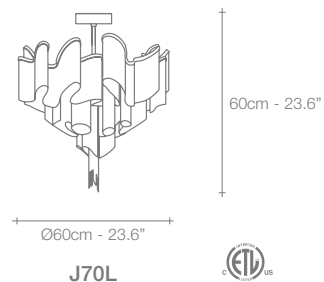

Stream, Iridescent *Light.*

A stunning design from Christian Lava, Stream is an impressive presence in any room. Stream's design exploits the physical characteristics of the materials used to envelop a room in a unique, immersive light. Here, an elegant thin metal chain appear to flow down from the undulating, nickel-plated frame. These cascading tiers project a streaking, yet tranquil, shadow throughout the room. Design Christian Lava.