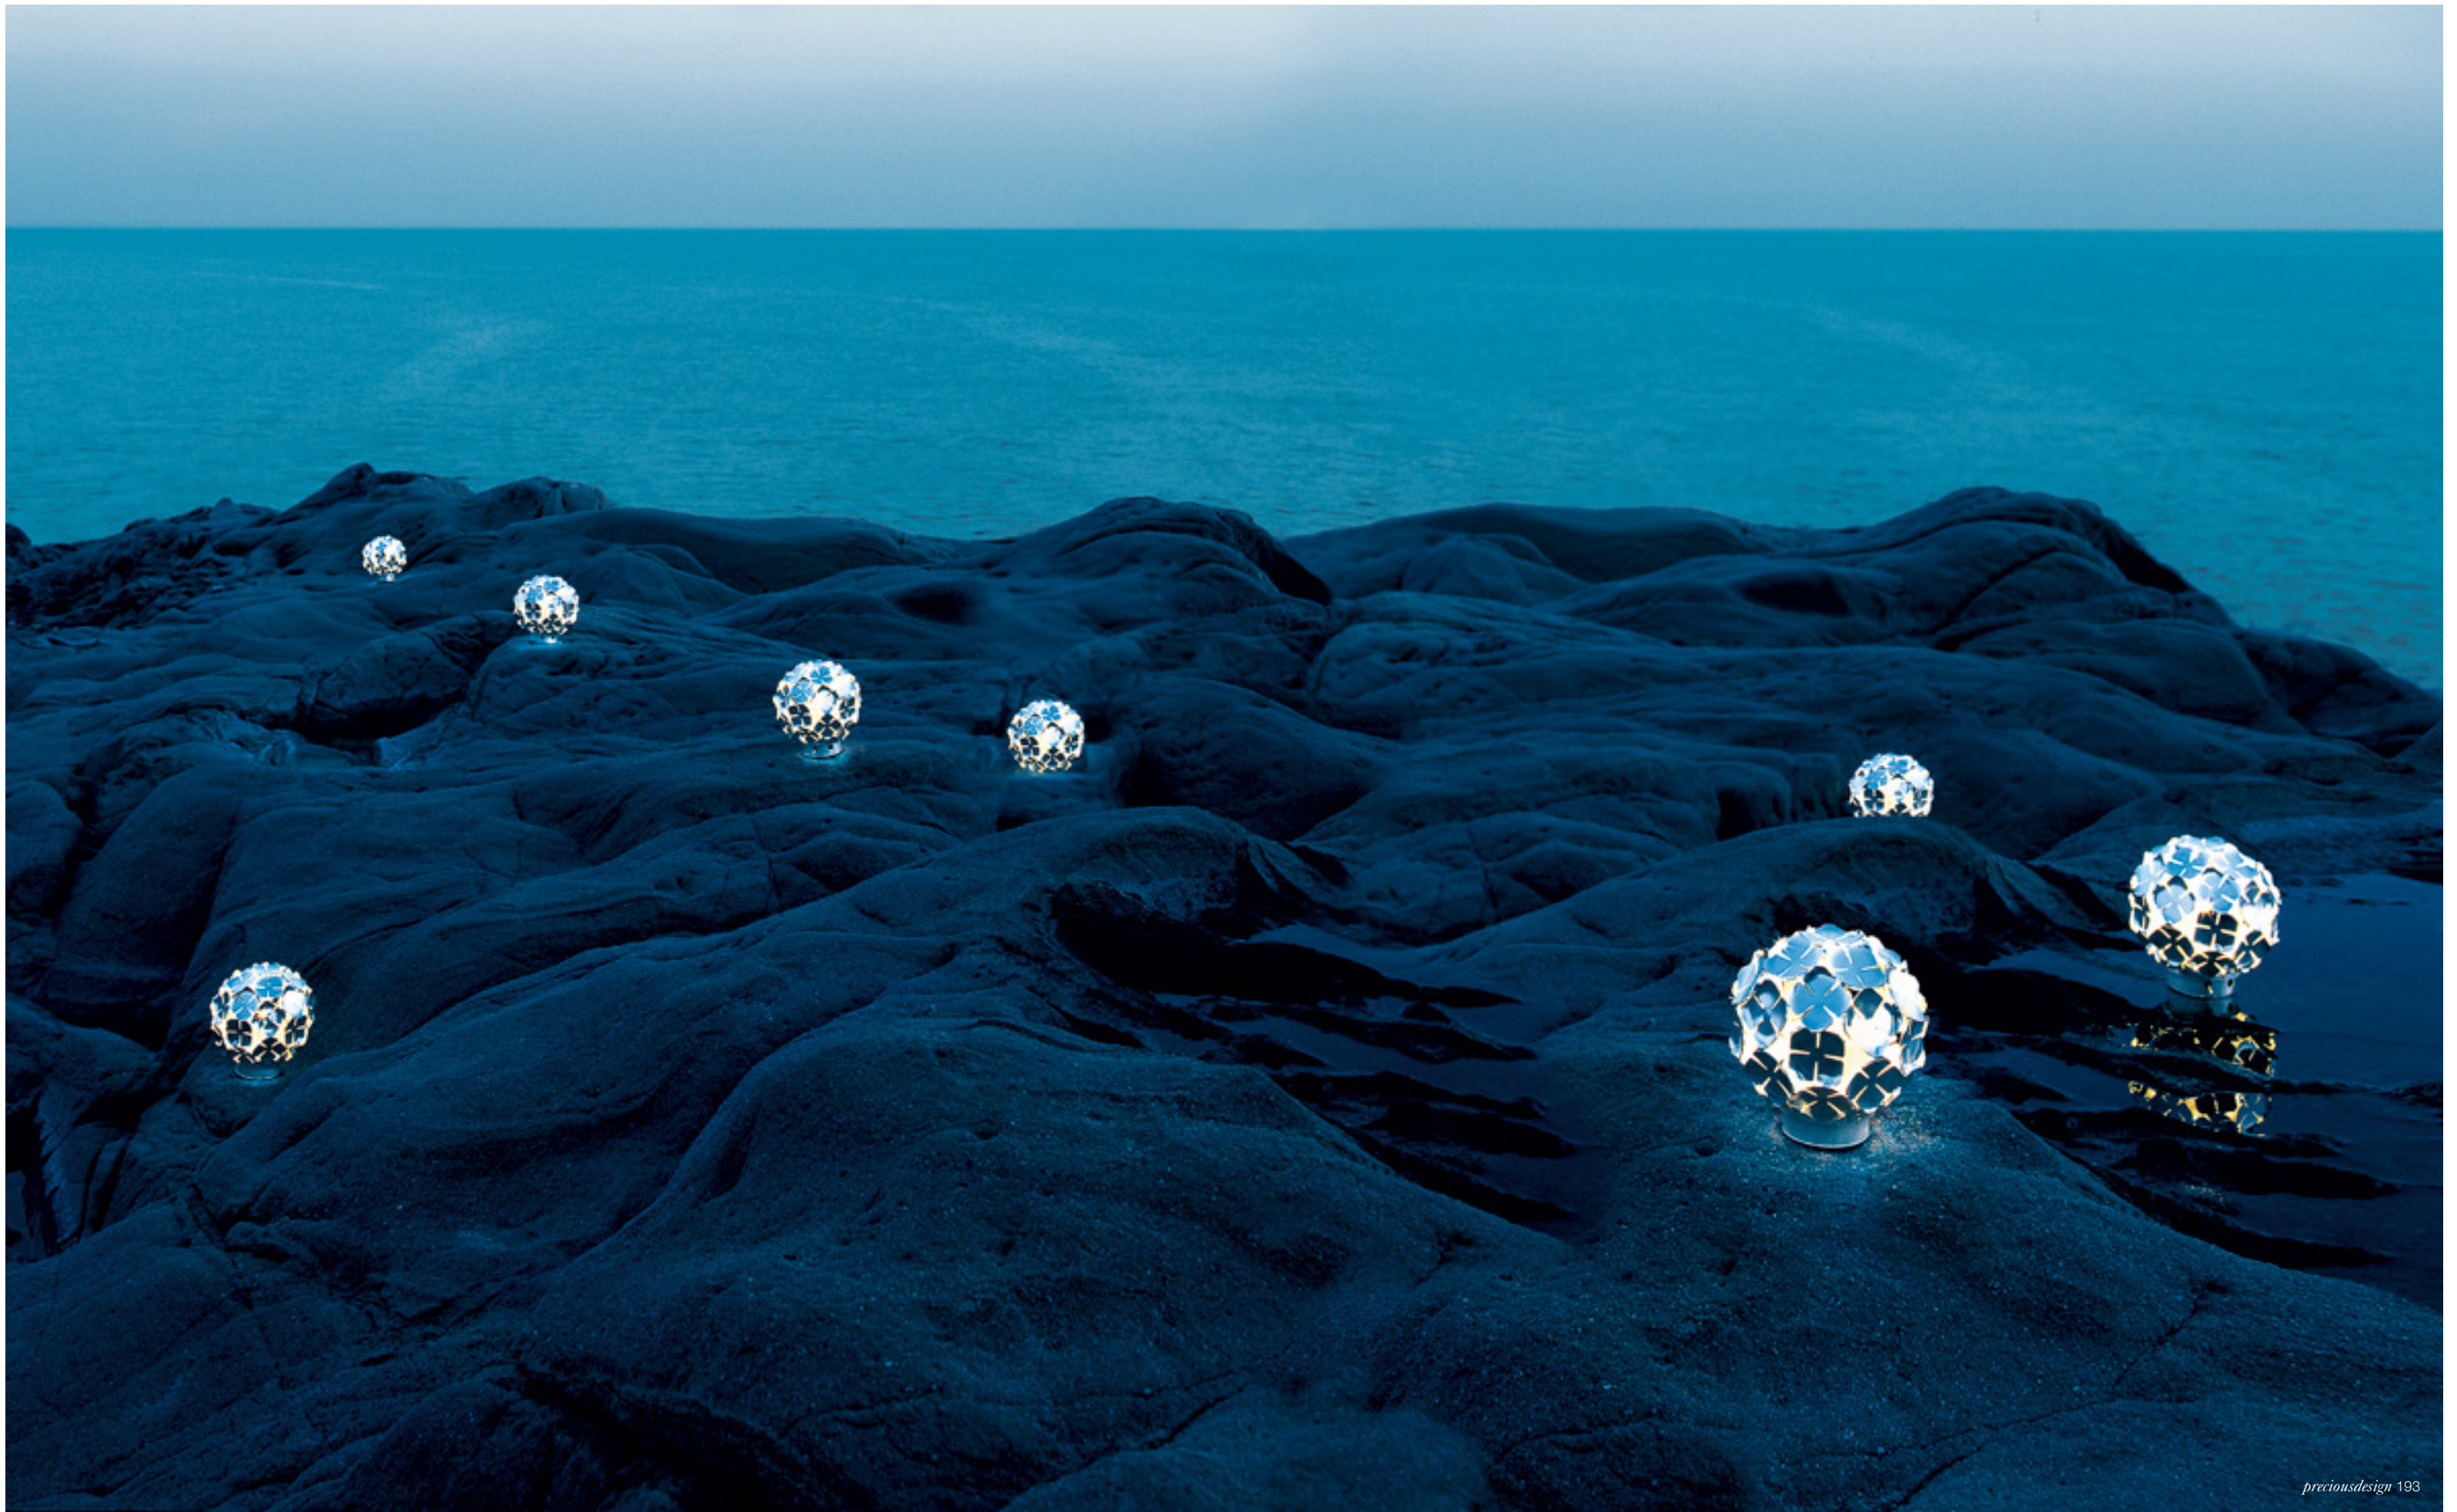

M51S

M46S

M40S

M49P

M48P

M41B

M50B

ONLY SILVER OR GOLD

M81S

M47S

M85L

M42L

M43L

M44L

M57L

M56A

NICKEL

GOLD

SILVER
ONLY OM50B

	RECOMMENDED BULB	M40S	M41B	RECOMMENDED BULB	M42L	M43L	M46S	M48P	M49P	M51S	RECOMMENDED BULB	M44L
230V	E14 LED Dimmer | all systems integrated	4W	4W	E27 LED Dimmable with all systems |	15W	11W	15W	11W	15W	15W	R7s HALOGEN Dimmable with all systems |	120W
120V	E12 LED Dimmer | all systems integrated	4W	4W	E26 LED Dimmable with all systems |	15W	11W	15W	11W	15W	15W	R7s HALOGEN Dimmable with all systems |	150W

	INTEGRATED LED	M50B	RECOMMENDED BULB	M47S	M56A	M57L	M85L	RECOMMENDED BULB	M81S
230V	LED 3000K Dimmer | no	0,3W 15lm	G9 LED Dimmable with all systems |	3,5W	3,5W	3,5W	4W	E27 LED globe Dimmable with all systems |	8W
120V	LED 3000K Dimmer | no	0,3W 15lm	G9 LED Dimmable with all systems |	4W	4W	4W	5W	E26 LED globe Dimmable with all systems |	8W