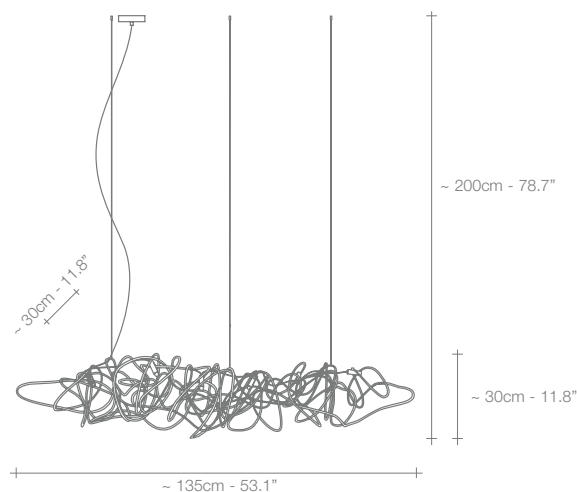

J81S

RECOMMENDED BULB	J80S	J81S	J82A	J84B	J86P	J87S	J89P	J93S
230V G4 LED capsule line 2700K	2W	6x2W	2W	2W	6x1,2W	6x1,2W	5x1,2W	5x2W
Dimmer	no	IGBT	no	no	no	IGBT	no	IGBT
120V G4 LED capsule line 3000K	2W	6x2W	2W	2W	6x1,2W	6x2W	5x1,2W	5x2W
Dimmer	no	IGBT TRIAC	no	no	no	IGBT TRIAC	no	IGBT TRIAC

Different dimming options on request