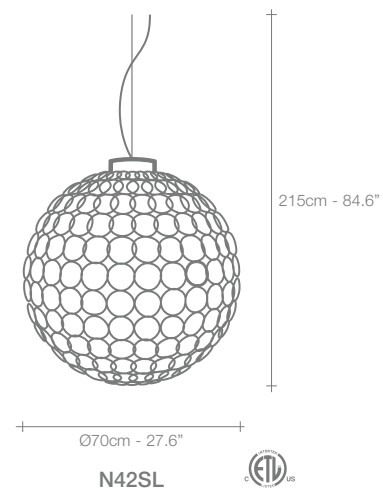

N40SL	N41SL	N42SL	N43SL
230V	INTEGRATED LED				
	COB LED 3000K-CRI 90	18W 1640lm	18W 1640lm	18W 1640lm	18W 1640lm
	Dimmer	TRIAC	TRIAC	TRIAC	TRIAC
120V	INTEGRATED LED				
	COB LED 3000K-CRI 90	18W 1640lm	18W 1640lm	18W 1640lm	18W 1640lm
	Dimmer	TRIAC	TRIAC	TRIAC	TRIAC

Different dimming options on request, 2700K COB LED on request