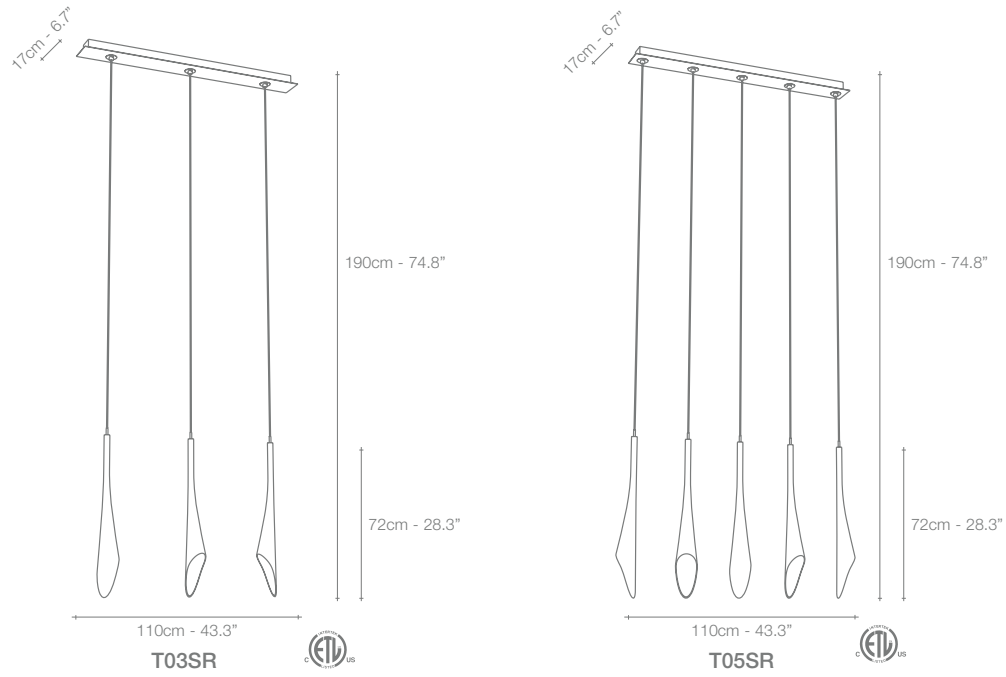

RECOMMENDED BULB	T01S	T03S	T05S	T35S	T03SR	T05SR
230V	G4 12V HALOGEN Dimmer	20W IGBT	3x20W IGBT TRIAC	5x20W IGBT TRIAC	35x10W IGBT TRIAC	3x20W IGBT TRIAC	5x20W IGBT TRIAC
120V	G4 12V XENON Dimmer	20W IGBT	3x20W IGBT TRIAC	5x20W IGBT TRIAC	35x10W IGBT TRIAC	3x20W IGBT TRIAC	5x20W IGBT TRIAC

Calle can be manufactured to work with LED light source on request, different dimming options on request