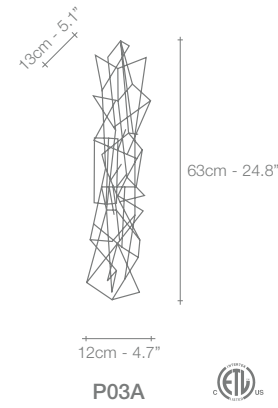

NICKEL

	RECOMMENDED BULB	P01S	P03A	P04S	P05S
230V	G4 12V HALOGEN	8x10W 8x20W	6x10W	8x20W	20W
	Dimmer	IGBT TRIAC	IGBT	IGBT TRIAC	IGBT
120V	G4 12V XENON	8x10W 8x20W	6x10W	8x20W	20W
	Dimmer	IGBT	IGBT	IGBT	IGBT

Etoile can be manufactured to work with LED light source on request, different dimming options on request