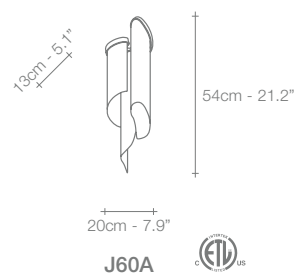

Stream, Iridescent *Light.*

A stunning design from Christian Lava, Stream is an impressive presence in any room. Stream's design exploits the physical characteristics of the materials used to envelop a room in a unique, immersive light. Here, an elegant thin metal chain appear to flow down from the undulating, nickel-plated frame. These cascading tiers project a streaking, yet tranquil, shadow throughout the room. Design Christian Lava.