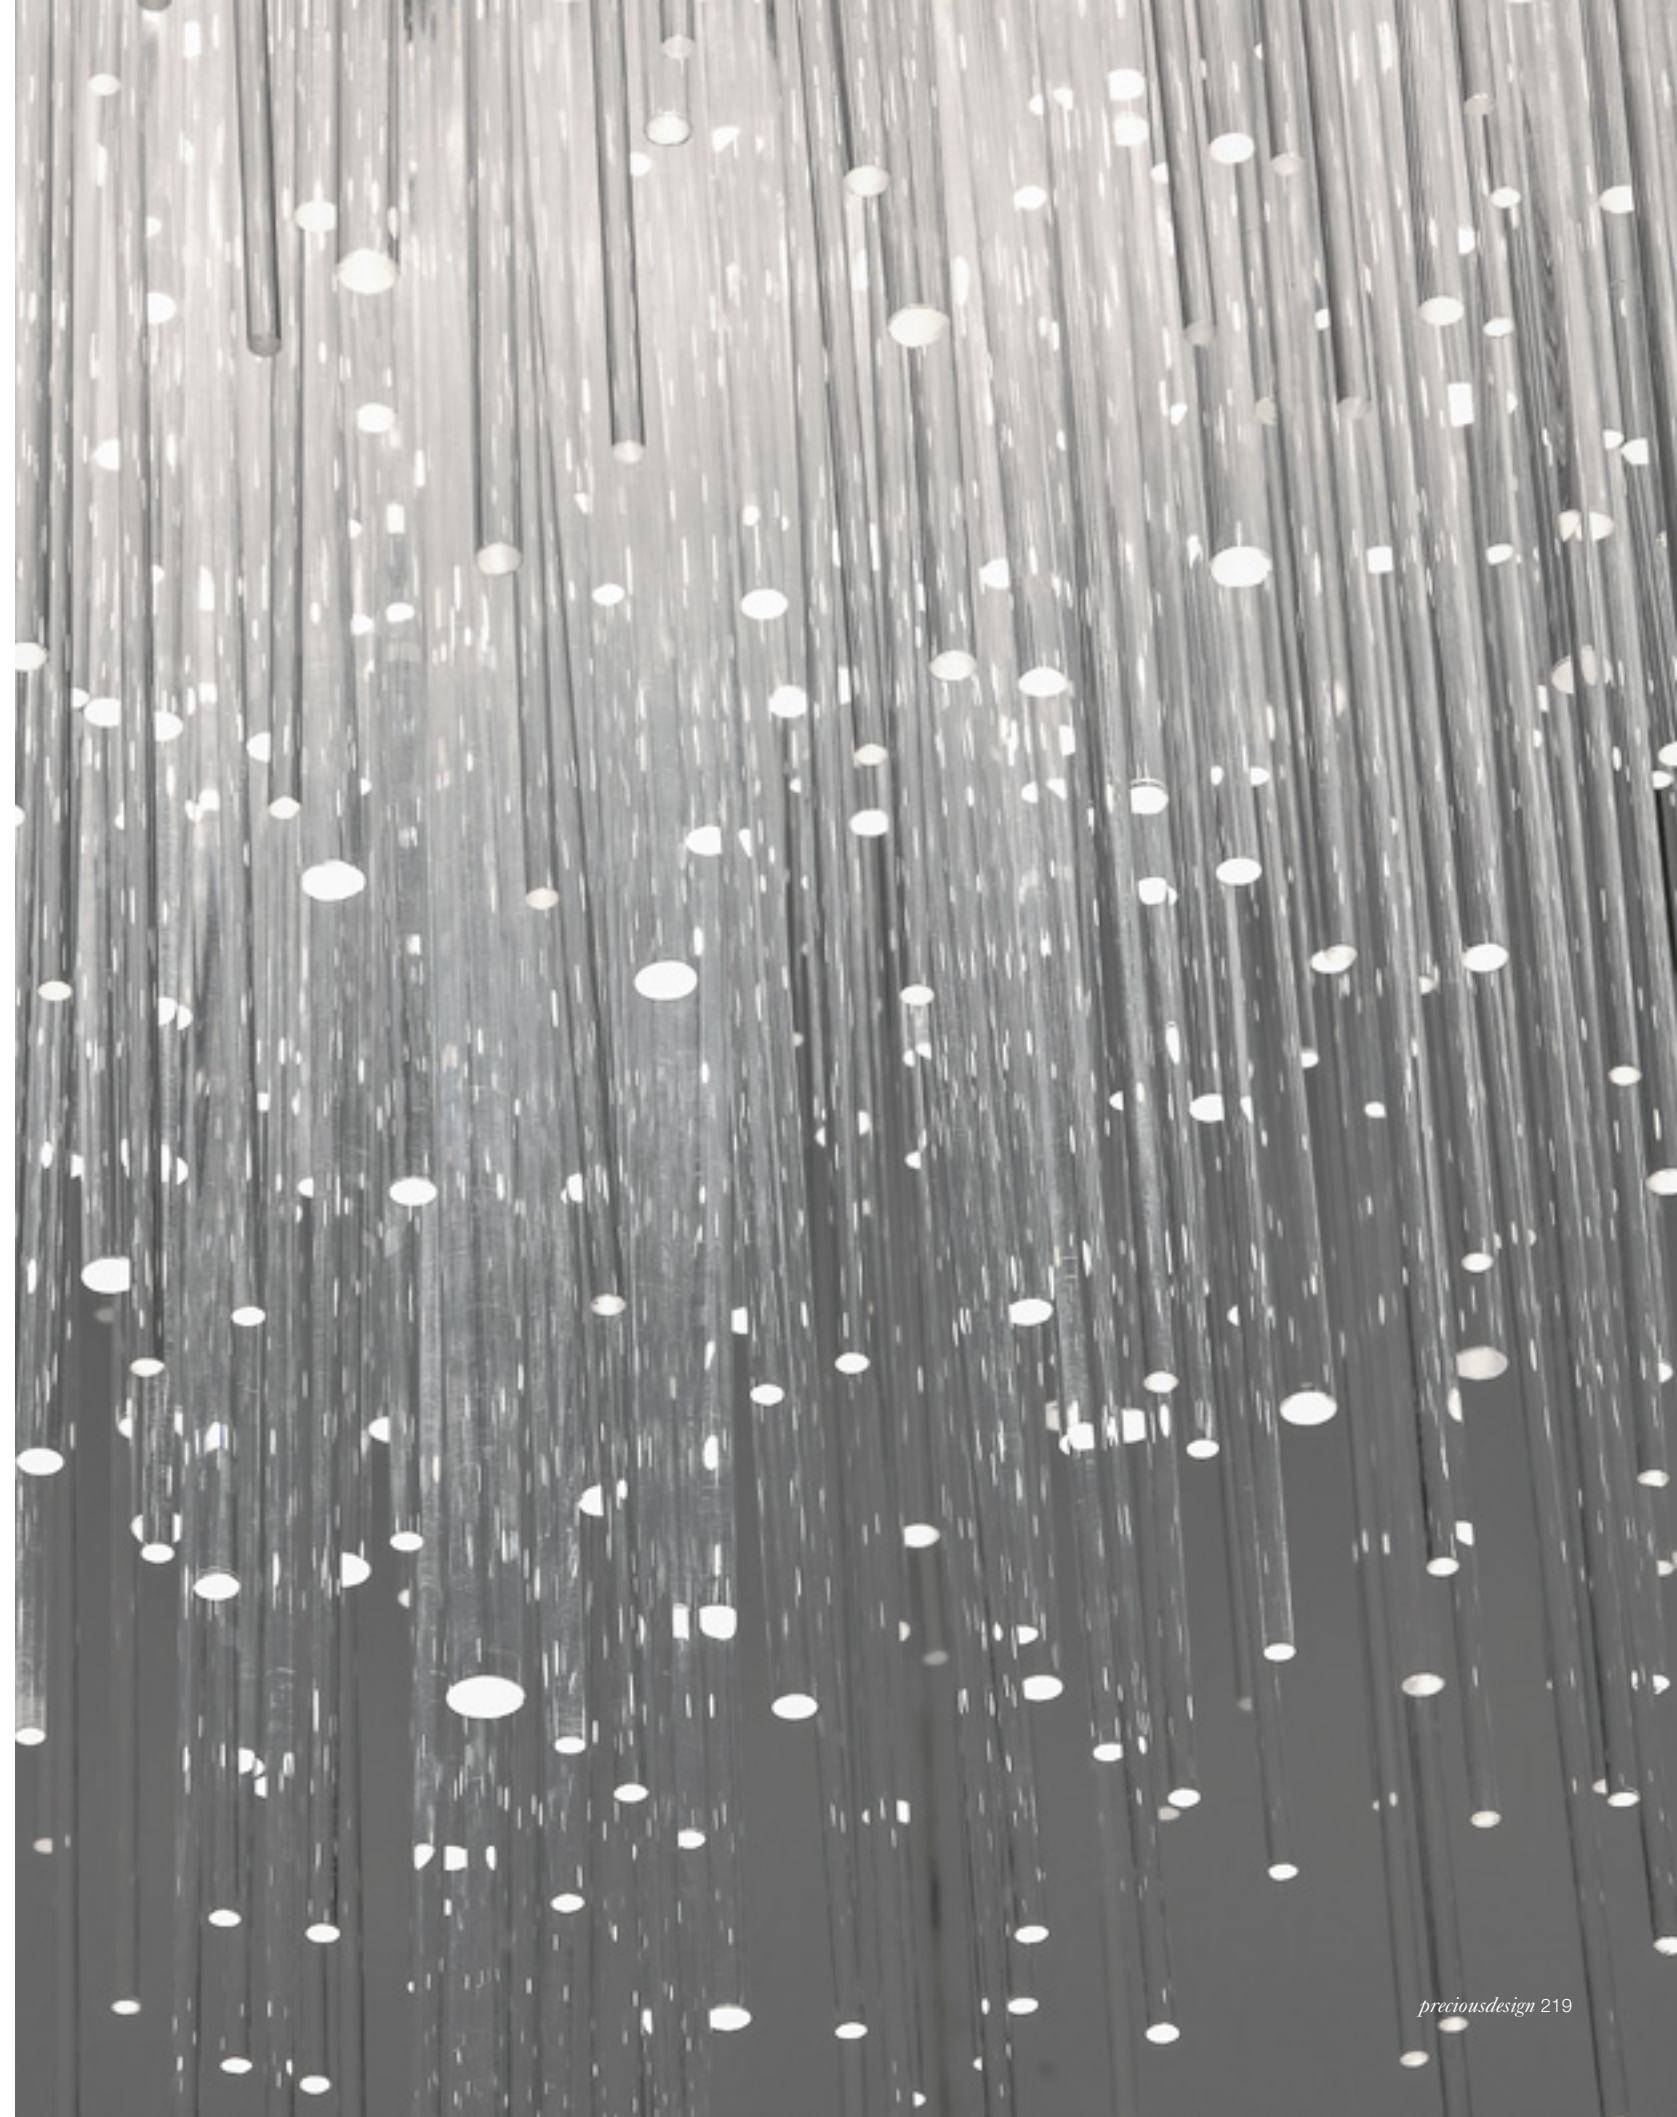

CLEAR
PLEXIGLAS

RECOMMENDED BULB		P60S
230V		E14 LED
		E27 LED
		6x6W
		8W
Dimmable with all systems		
120V		E12 LED
		E26 LED
		6x5.5W
		8W
Dimmable with all systems