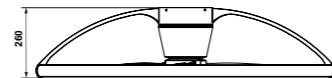

DC motor

Ref	K	CRI	W	Lumens	Acabado Finish	Motor
7532	2700-5000K	≥ 80	75W	7200lm	Blanco haya White beech	35W

R00134

works with Google Assistant
works with amazon alexa
VOICE CONTROL SYSTEM

INSTALAR

MODO DE USO

YOGA

APP

- < 13 m²
- 13-20 m²
- > 20 m²

25,000 h
10,000
5 YEAR WARRANTY
Psb < 0,5W
200m³/min
dB(A) 30 min 48 max
RPM MÁX 295
35W motor DC