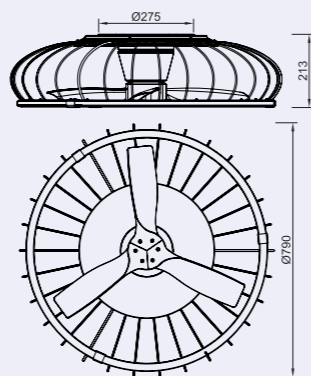

Ref	K	CRI	W	Lumens	Acabado-Finish	Motor
7809	2700-5000K	≥ 80	75W	5000lm	Blanco-Haya White-Beech	30W

R00134