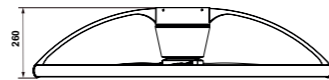

DC
motor

Ref	K	CRI	W	Lumens	Acabado Finish	Motor
7533	2700-5000K	≥ 80	75W	7200lm	Plata nogal Silver walnut	35W

R00134

works with
Google Assistant
works with
amazon alexa
**VOICE CONTROL
SYSTEM**

INSTALAR

MODO DE USO

AVENTURA

APP

- < 13 m²
- 13-20 m²
- > 20 m²