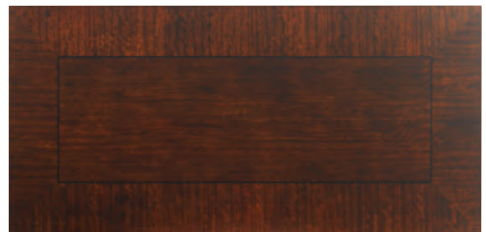

Mahogany solids and Mozambique veneer

Shown in Paragon "Home" finish

Also available:

419-703 in custom finishes

*419-703 shown in Combination finish:
 Case in Platinum, Doors in Silk (custom finish)*

Shown in Paragon "Home" finish