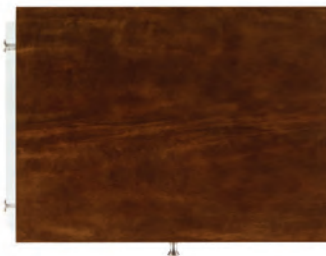

**CP9-7004-2 Midtown End Table
Complements Collection**

W 26.75 D 18 H 27

One drawer.

Primavera veneer recommended for paint finishes

Acrylic base

Shown in Sable (custom finish)