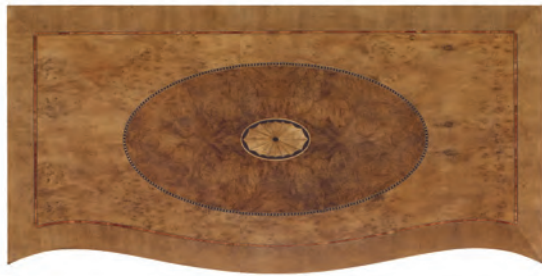

Shown in Heritage (custom finish)

*Shown in Combination finish: Case in Melange,
 Pilasters in Bone, Highlight Trim in Bullion (custom finish)*

629-203 Medallion Dresser
Century Classics Collection
 W 42.25 D 21.25 H 35.25
 Four drawers. Tip restraint included.
 Maple solids and English Yew wood veneer
Shown in Desert (custom finish)