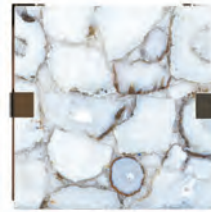

69A-612-22 Baotau Martini Table
with Quartz Top
Chin Hua® Collection
W 14.75 D 14 H 26.5
Black nickel plated metal base.
Natural quartz top: 1.5" thick
Quartz top | Metal base
*Available only as shown in
Black Nickel Plated Metal*