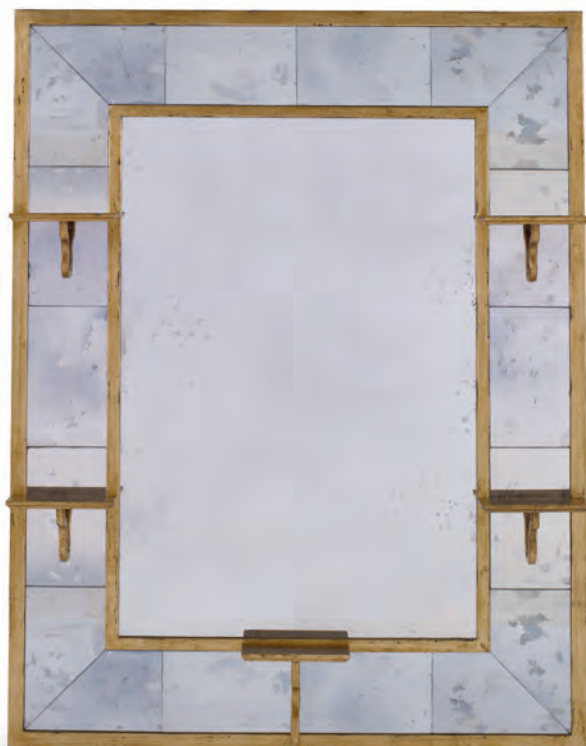

12K-231 Westlake Mirror
Charlotte Moss Collection

W 36 D 5 H 46

Antiqued mirror glass. Five small bracket shelves.

Select Asian Hardwoods

*Available only as shown above and opposite page
in Antiqued Gold*