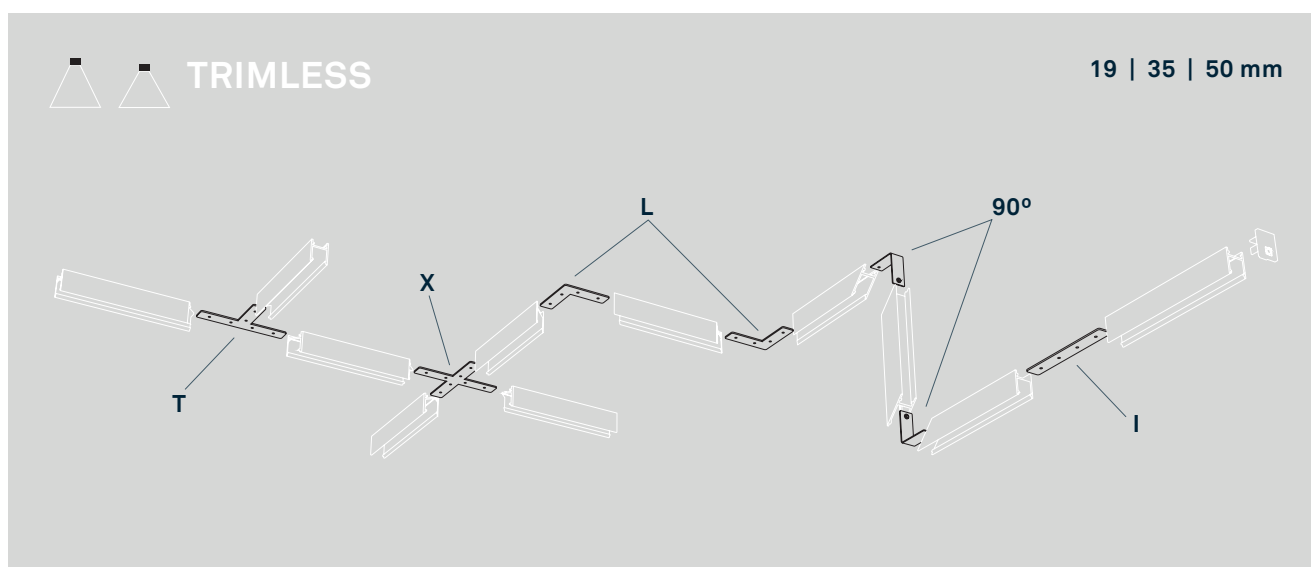

Taglio di luce

Technical characteristics

Taglio di luce is available in three sizes, with a Trim or Trimless option, and two models for indirect lighting. The variety of components and combination kits means that the range is entirely modular and can be adapted to any design concept or surface.

The white-finish aluminium structure can be delivered with any paint finish from the LEDES-C4 Colour range or can be painted at the time of installation using almost any paint, thus ensuring perfect integration into any space.

Taglio di luce está disponible en tres medidas con opción trim y trimless y dos propuestas para iluminación indirecta. Su variedad de componentes y kits de unión dotan a la familia de una modularidad total, pudiendo adaptar los perfiles a cualquier concepto o superficie.

Su estructura de aluminio en acabado blanco puede entregarse pintado con cualquiera de los acabados de la gama Color de LEDES-C4, o pintarse directamente en el momento de la instalación con casi cualquier pintura, consiguiendo así una integración aún más perfecta con el espacio.

Kit I