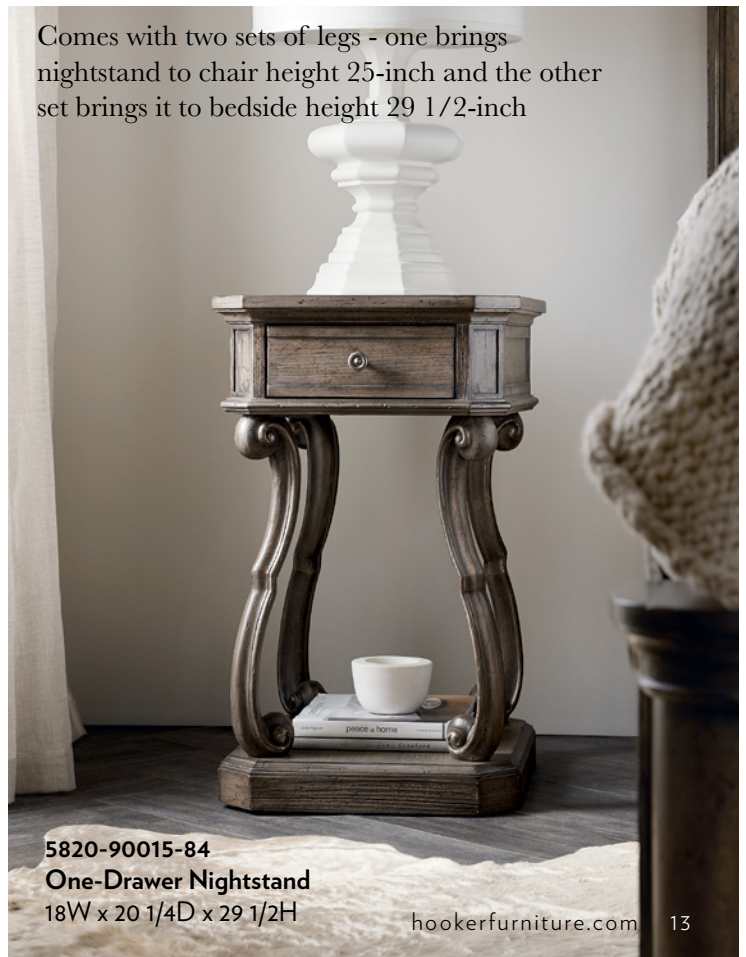

# Bedroom

**5820-90266-85 King Panel Bed**  
Headboard adjusts from 68-inch to 74-inch  
84 3/4W x 91 3/4H x 68-74H

**5820-90117-89 Bachelor's Chest**  
36 3/4W x 19D x 32 1/2H

For more information on items please  
see our index on page 31.

5820-90117-89 Bachelor's Chest  
36 3/4W x 19D x 32 1/2H

For more information on items please  
see our index on page 31.

5820-90002-84  
Twelve-Drawer Dresser  
70W x 20D x 41H

5820-90005-84  
Landscape Mirror  
48W x 2 1/2D x 36H

5820-90010-84 Six-Drawer Chest  
44W x 20 1/2D x 59H

Comes with two sets of legs - one brings  
nightstand to chair height 25-inch and the other  
set brings it to bedside height 29 1/2-inch

5820-90015-84  
One-Drawer Nightstand  
18W x 20 1/4D x 29 1/2H