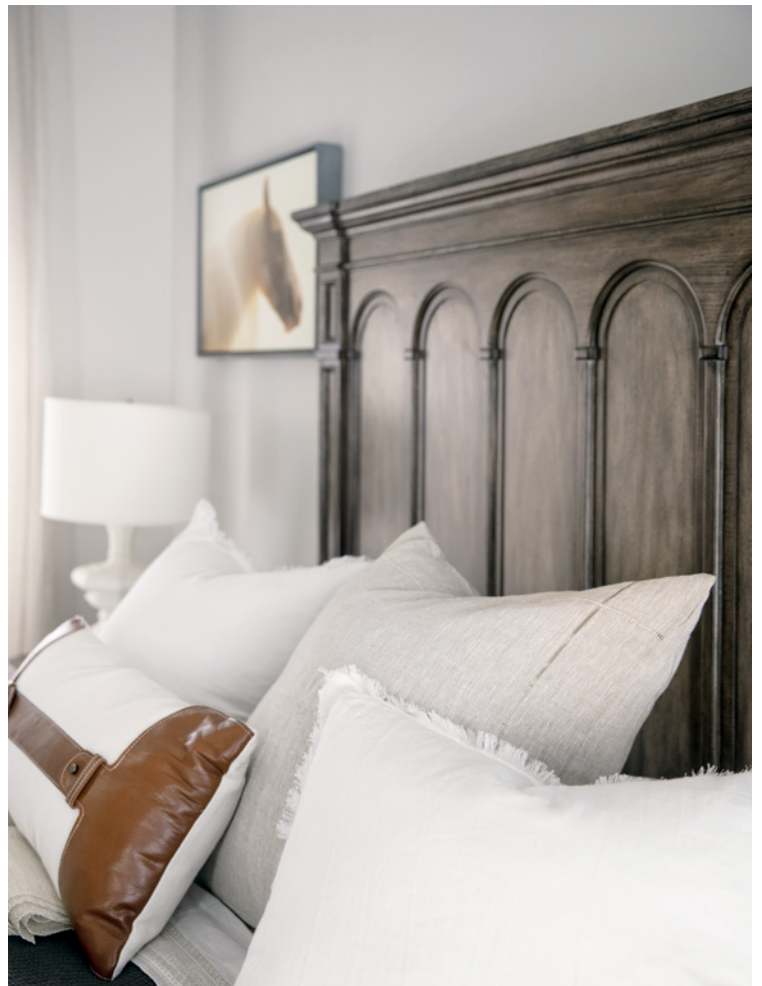

# Bedroom

**5820-90266-85 King Panel Bed**  
Headboard adjusts from 68-inch to 74-inch  
84 3/4W x 91 3/4H x 68-74H

**5820-90117-89 Bachelor's Chest**  
36 3/4W x 19D x 32 1/2H

For more information on items please  
see our index on page 31.