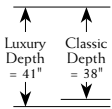

Classic Depth Dimensions: Overall Depth: 38 in. Overall Height: 36 in. Inside Depth: 21 in. Arm Height: 25 in. Seat Height: 19 in.
Luxury Depth Dimensions: Overall Depth: 41 in. Overall Height: 38 in. Inside Depth: 24 in. Arm Height: 25 in. Seat Height: 19 in.
 Width will vary on some items depending on arm choice.