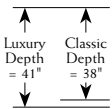

3

SELECT YOUR BACK STYLE

4

SELECT WELTED OR WELTLESS

5

SELECT YOUR CONFIGURATION

Classic Depth Dimensions: Overall Depth: 38 in. Overall Height: 36 in. Inside Depth: 21 in. Arm Height: 25 in. Seat Height: 19 in.
Luxury Depth Dimensions: Overall Depth: 41 in. Overall Height: 38 in. Inside Depth: 24 in. Arm Height: 25 in. Seat Height: 19 in.
Width will vary on some items depending on arm choice.