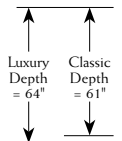

Classic Depth Dimensions: Overall Depth: 38 in. Overall Height: 36 in. Inside Depth: 21 in. Arm Height: 25 in. Seat Height: 19 in.
Luxury Depth Dimensions: Overall Depth: 41 in. Overall Height: 38 in. Inside Depth: 24 in. Arm Height: 25 in. Seat Height: 19 in.
 Width will vary on some items depending on arm choice.

-13 LAF Loveseat
55-56"w

-14 RAF Loveseat
55-56"w

-15 Curved Corner
72/77"w 41/44"D

-16 Armless Chair
25"w

-17 Corner Chair
38"w (Classic)
41"w (Luxury)

-18 Armless Loveseat
50"w

-20 Ottoman
30"w 24"D 18"H

-31 LAF Sofa
76-82"w

-32 RAF Sofa
76-82"w

-33 LAF Arm/Corner
88-94"w

-34 RAF Arm/Corner
88-94"w

-25 LAF Chaise
32"w 61-64"D

-26 RAF Chaise
32"w 61-64"D

HICKORY WHITE
Custom Elements

FEATURES

Shown: AINSLEY COURT 123LW01M Chair:

1 = Custom Spring Down Cushion / Classic Depth 38"
23 = Small Scroll Arm T-Cushion (AINSLEY COURT)
L = Loose Boxed Back
W = Welted
01 = Chair
M = Metropolitan Leg 5"H
Shown with Optional Nailhead Trim