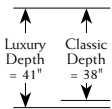

-16 Armless Chair
25"w