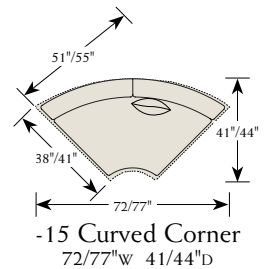

Classic Depth Dimensions: Overall Depth: 38 in. Overall Height: 36 in. Inside Depth: 21 in. Arm Height: 25 in. Seat Height: 19 in.
Luxury Depth Dimensions: Overall Depth: 41 in. Overall Height: 38 in. Inside Depth: 24 in. Arm Height: 25 in. Seat Height: 19 in.
 Width will vary on some items depending on arm choice.

-01 Chair
34-44"w

-03 Loveseat
61"w

-04 Mid Sofa
74"w

-05 Sofa
86"w

-06 Sleeper Sofa
81-89"w

-09 Two Cushion Sofa
86"w

-10 Bench Seat Sofa
86"w

-11 Grand Sofa
100"w

-13 LAF Loveseat
55-56"w

-14 RAF Loveseat
55-56"w

-15 Curved Corner
72/77"w 41/44"D

-16 Armless Chair
25"w

-17 Corner Chair
38"w (Classic)
41"w (Luxury)

-18 Armless Loveseat
50"w

-20 Ottoman
30"w 24"D 18"H

-31 LAF Sofa
76-82"w