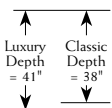

Classic Depth Dimensions: Overall Depth: 38 in. Overall Height: 36 in. Inside Depth: 21 in. Arm Height: 25 in. Seat Height: 19 in.
Luxury Depth Dimensions: Overall Depth: 41 in. Overall Height: 38 in. Inside Depth: 24 in. Arm Height: 25 in. Seat Height: 19 in.
 Width will vary on some items depending on arm choice.

-13 LAF Loveseat
55-56"w

-14 RAF Loveseat
55-56"w

-15 Curved Corner
72/77"w 41/44"D

-16 Armless Chair
25"w

-17 Corner Chair
38"w (Classic)
41"w (Luxury)

-18 Armless Loveseat
50"w

-20 Ottoman
30"w 24"D 18"H

-31 LAF Sofa
76-82"w