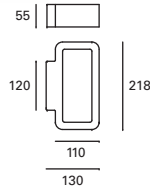

W TOTAL 8,8W | LED 6,9W 600 lm 3000°K | Included 100-240V 50-60Hz | Class I | 20 | IP54 | IK10 | ✓

PX-0397-NEG ●