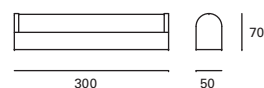

W TOTAL 9,3W
LED 7,7W
910 lm
3000°K
Included 100-240V
50-60Hz
Class II
18
IP44

DE-0429-CRO ●