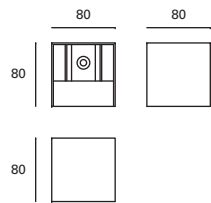

PX-0432-ANT ● 3000°k
N PX-0526-ANT ● 4000°k

W TOTAL 6,6W **LED** 5,2W 575 lm
Included 100-240V 50-60Hz
Class I 27 IP54 IK08 ✓