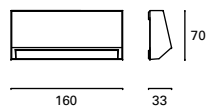

PX-0095-GRI ○ + ● + ●