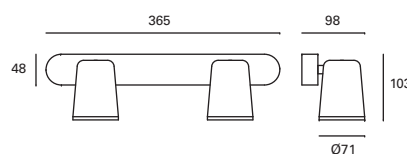

W TOTAL 10,2W
LED 9,4W
1620 lm
3000°k

Included 100-240V 50-60Hz
Class I
12
355°
90°
✓

DE-0438-BLA ○

W TOTAL 15,3W
LED 14,1W
2430 lm
3000°k

Included 100-240V 50-60Hz
Class I
12
355°
90°
✓