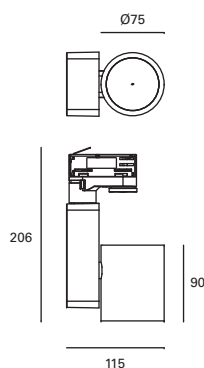

Iko

Aluminio
Aluminium
Aluminium

Policarbonato
Polycarbonate
Polycarbonate

Blanco
White
Blanc

Negro
Black
Noir

TC-0425-BLA ○
TC-0425-NEG ●

W
TOTAL
28,2W

LED
25W
2520 lm
3000°K

Included

V/Hz
100-240V
50-60Hz

Class I

8

30°

355°

355°