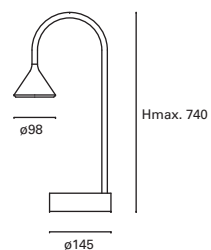

360°

DE-0272-BLA ○
DE-0272-NEG ●

W
TOTAL
6,6W

LED
4,8W
520 lm
3000°K

Included
100-240V
50-60Hz

Class II

4

360°

V