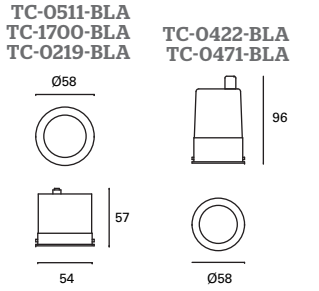

FIXED

ROUND ADJUSTABLE

DEEP

VISUAL COMFORT

VISUAL COMFORT ADJUSTABLE

IP65

FIRE RATED