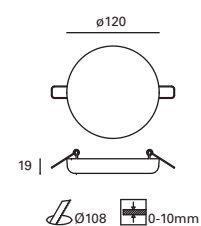

W TOTAL 17,4W	LED 16,2W 2000 lm 4000°k	Included	V/Hz 100-240V 50-60Hz	Class II	40	IP54	180°	

TC-0505 / TC-0506