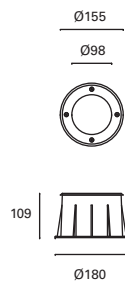

W TOTAL 10,1W   **LED** 9,1W   1280 lm
Included 100-240V 50-60Hz
Class I   12   IP65 IP67   IK04   20°   0,3 m   Included   ✓