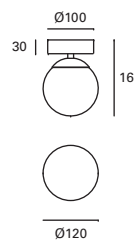

W TOTAL 7,1W	LED 5,7W 650 lm 3000°k	Included 100-240V 50-60Hz	Class II	12	IP44	✓