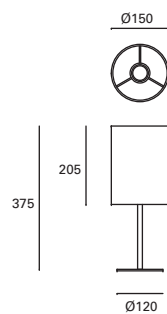

Lector LED con interruptor independiente.

LED reader with independents witch.

Lecteur LED avec interrupteur indépendant.