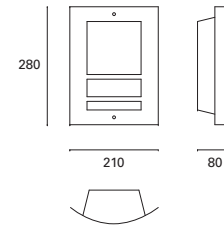

E-27
Max. 60W
L 100 mm - Ø 60 mm
V/Hz
100-240V
50-60Hz
Class II
6
IP55
IK10
✓