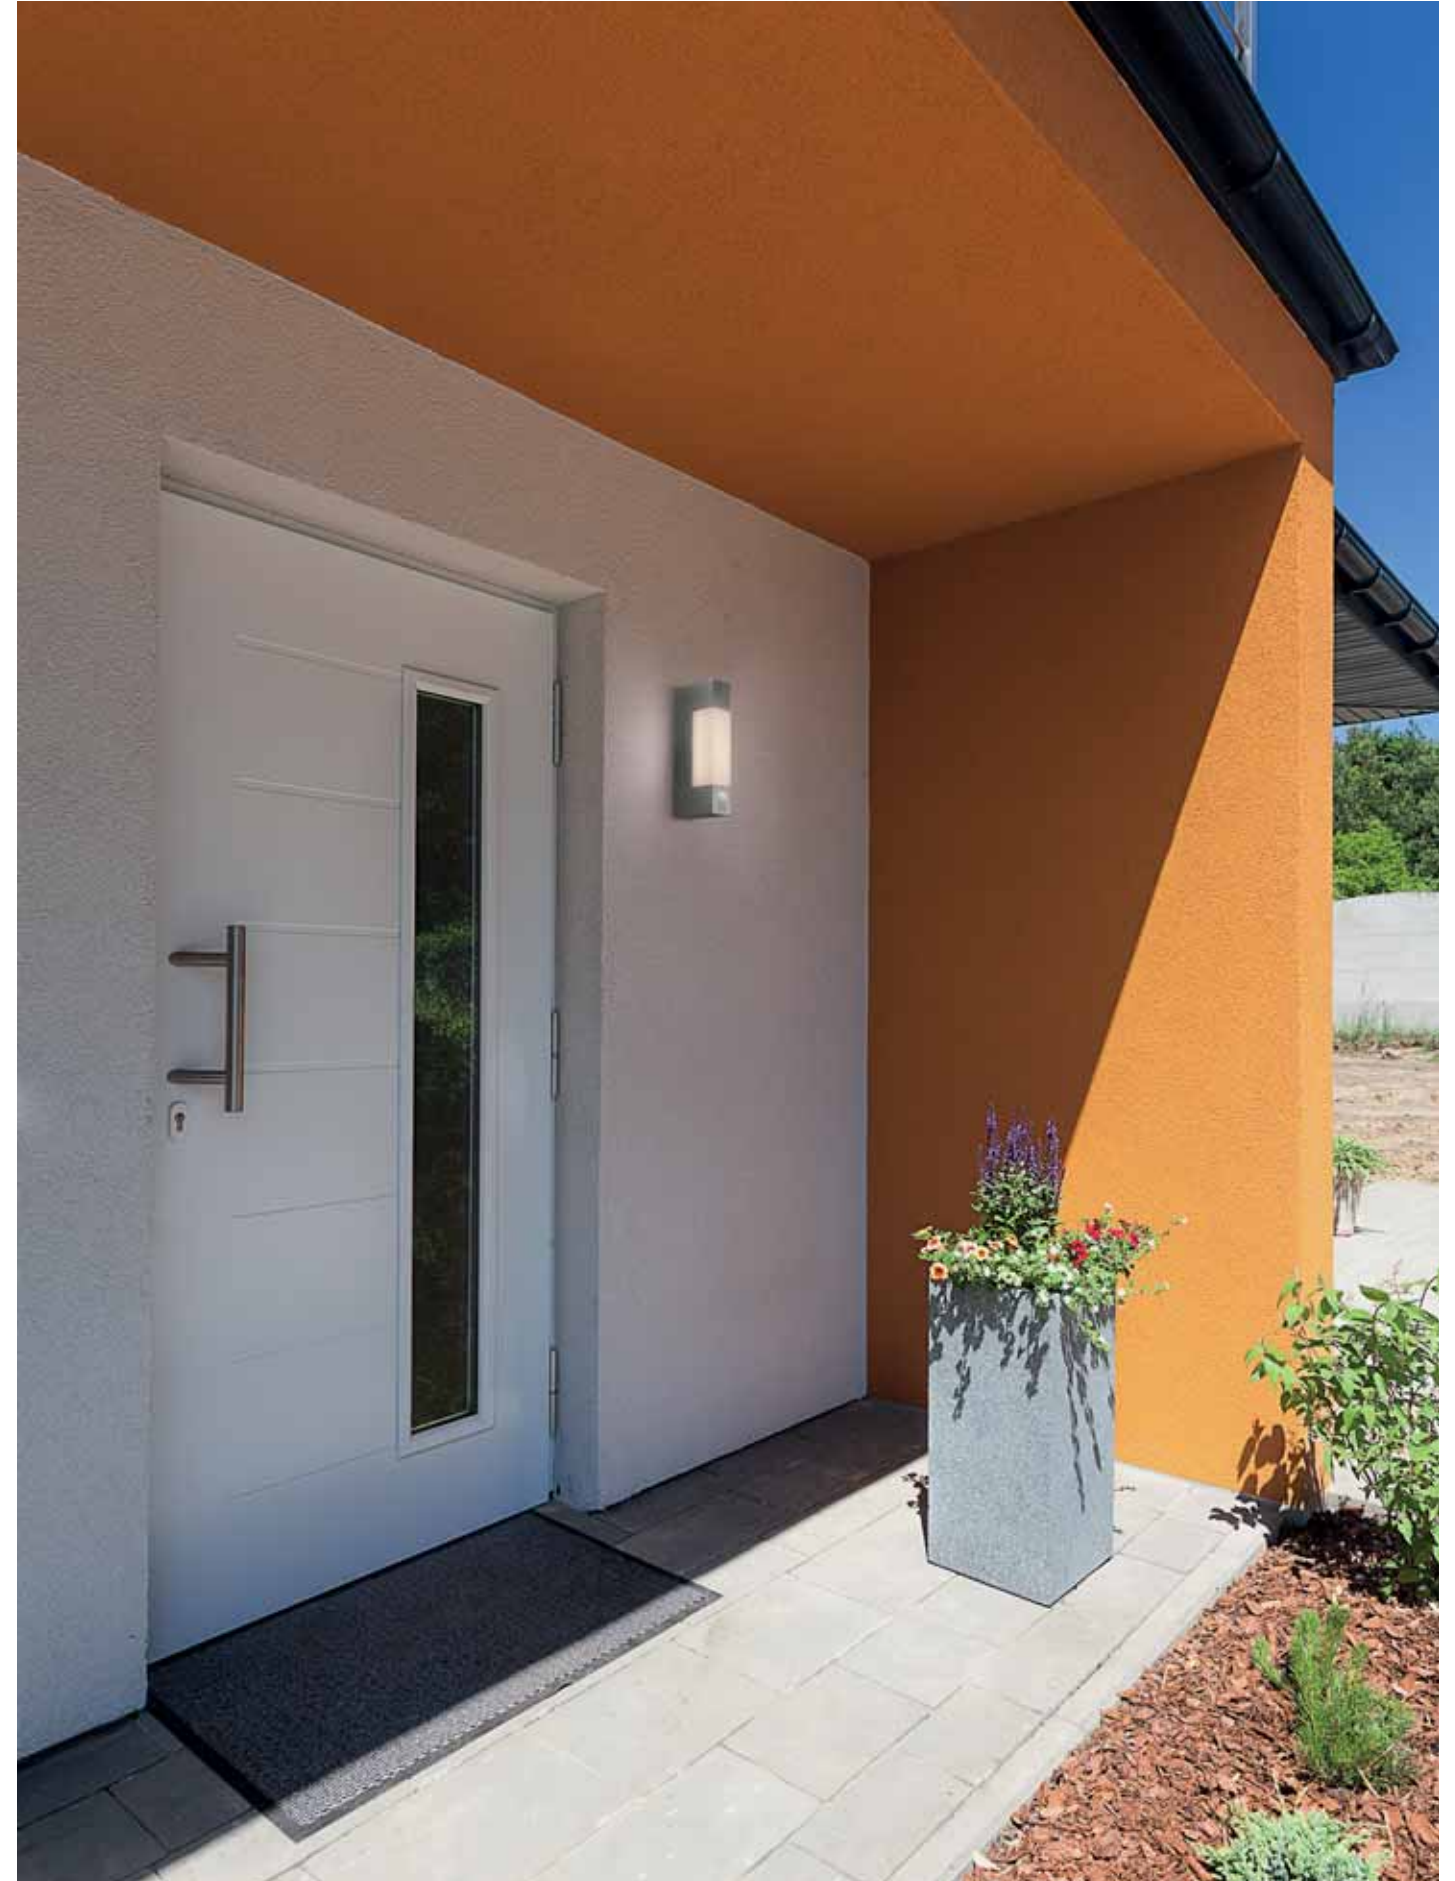

Litus

MAT Acero inoxidable AISI 202
Stainless steel AISI 202
Acier inoxydable AISI 202

DIF Policarbonato
Polycarbonate
Polycarbonate

Acero inoxidable
Stainless steel
Acier inoxydable

W TOTAL 6,6W
LED 5,3W
500 lm
4000°k
Included 100-240V
50-60Hz
Class I
10
IP44
IK05

SENSOR

* Incluye sensor de nocturnidad y movimiento. La duración del encendido puede ir de 10 segundos a 4 minutos. La sensibilidad también es ajustable, de 10 lux a 3000 lux. Detecta movimiento de 6m a 12m en un ángulo de 120 grados.

It includes twilight and motion sensor. Ignition duration is from 10 seconds to 4 minutes. It's also possible to adjust the sensibility, from 10 lux to 3000 lux. It detects movement from 6m to 12m and the detection angle is 120 degrees.

Le crépuscule et le capteur de mouvement sont inclus. La duration d'allumage est de 10 secondes à 4 minutes. Il est aussi possible d'ajuster la sensibilité, de 10 lux jusqu'à 3000 lux. Le mouvement peut se détecter de 6m jusqu'à 12m et l'angle de détection est de 120 degrés.

W TOTAL 6,6W
LED 5,3W
500 lm
4000°k
Included 100-240V
50-60Hz
Class I
10
IP44
IK05