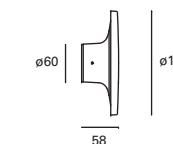

PX-0487-NEG ●

W TOTAL 7,9W	LED 6,3W 690 lm 3000°k	Included 100-240V 50-60Hz	Class II	6	IP44	Sea Side Suitable	IK08