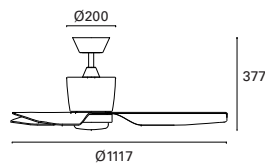

Ⓢ VE-0008-BLA ○

W TOTAL 15W	LED 15W 1440 lm 3000°K	AIRFLOW 3776 CFM							V/Hz 220-240V 50-60Hz		
			Included								
			220-240V								
			50-60Hz