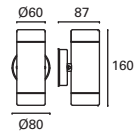

W TOTAL 3,2W	LED 2,4W 280 lm 3000°k	Included 100-240V 50-60Hz	Class II	20	IP54	Sea Side Suitable	IK08	95°	

Ⓢ PX-0125-NEG ●