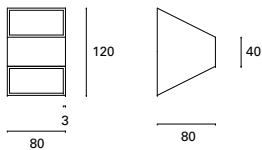

DE-0229-BLA ○

W TOTAL 5,8W
LED 4,6W
420 lm
3000°K
Included 100-240V 50-60Hz
Class I
20
✓