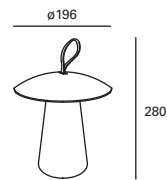

Blanco White Blanc

* Cuero. Leather. Encuir.

PX-0528-BLA ○

W TOTAL 2W
LED 2W 200 lm 3000°k
Included 5VDC 1000 mA
Class III 4

* ON/OFF táctil. ON/OFF touch switch. ON/OFF tactile.

* Cable USB tipo C de 1 metro incluido. 1 metre USB C-type cable included. Câble USB type C de 1 mètre fourni.