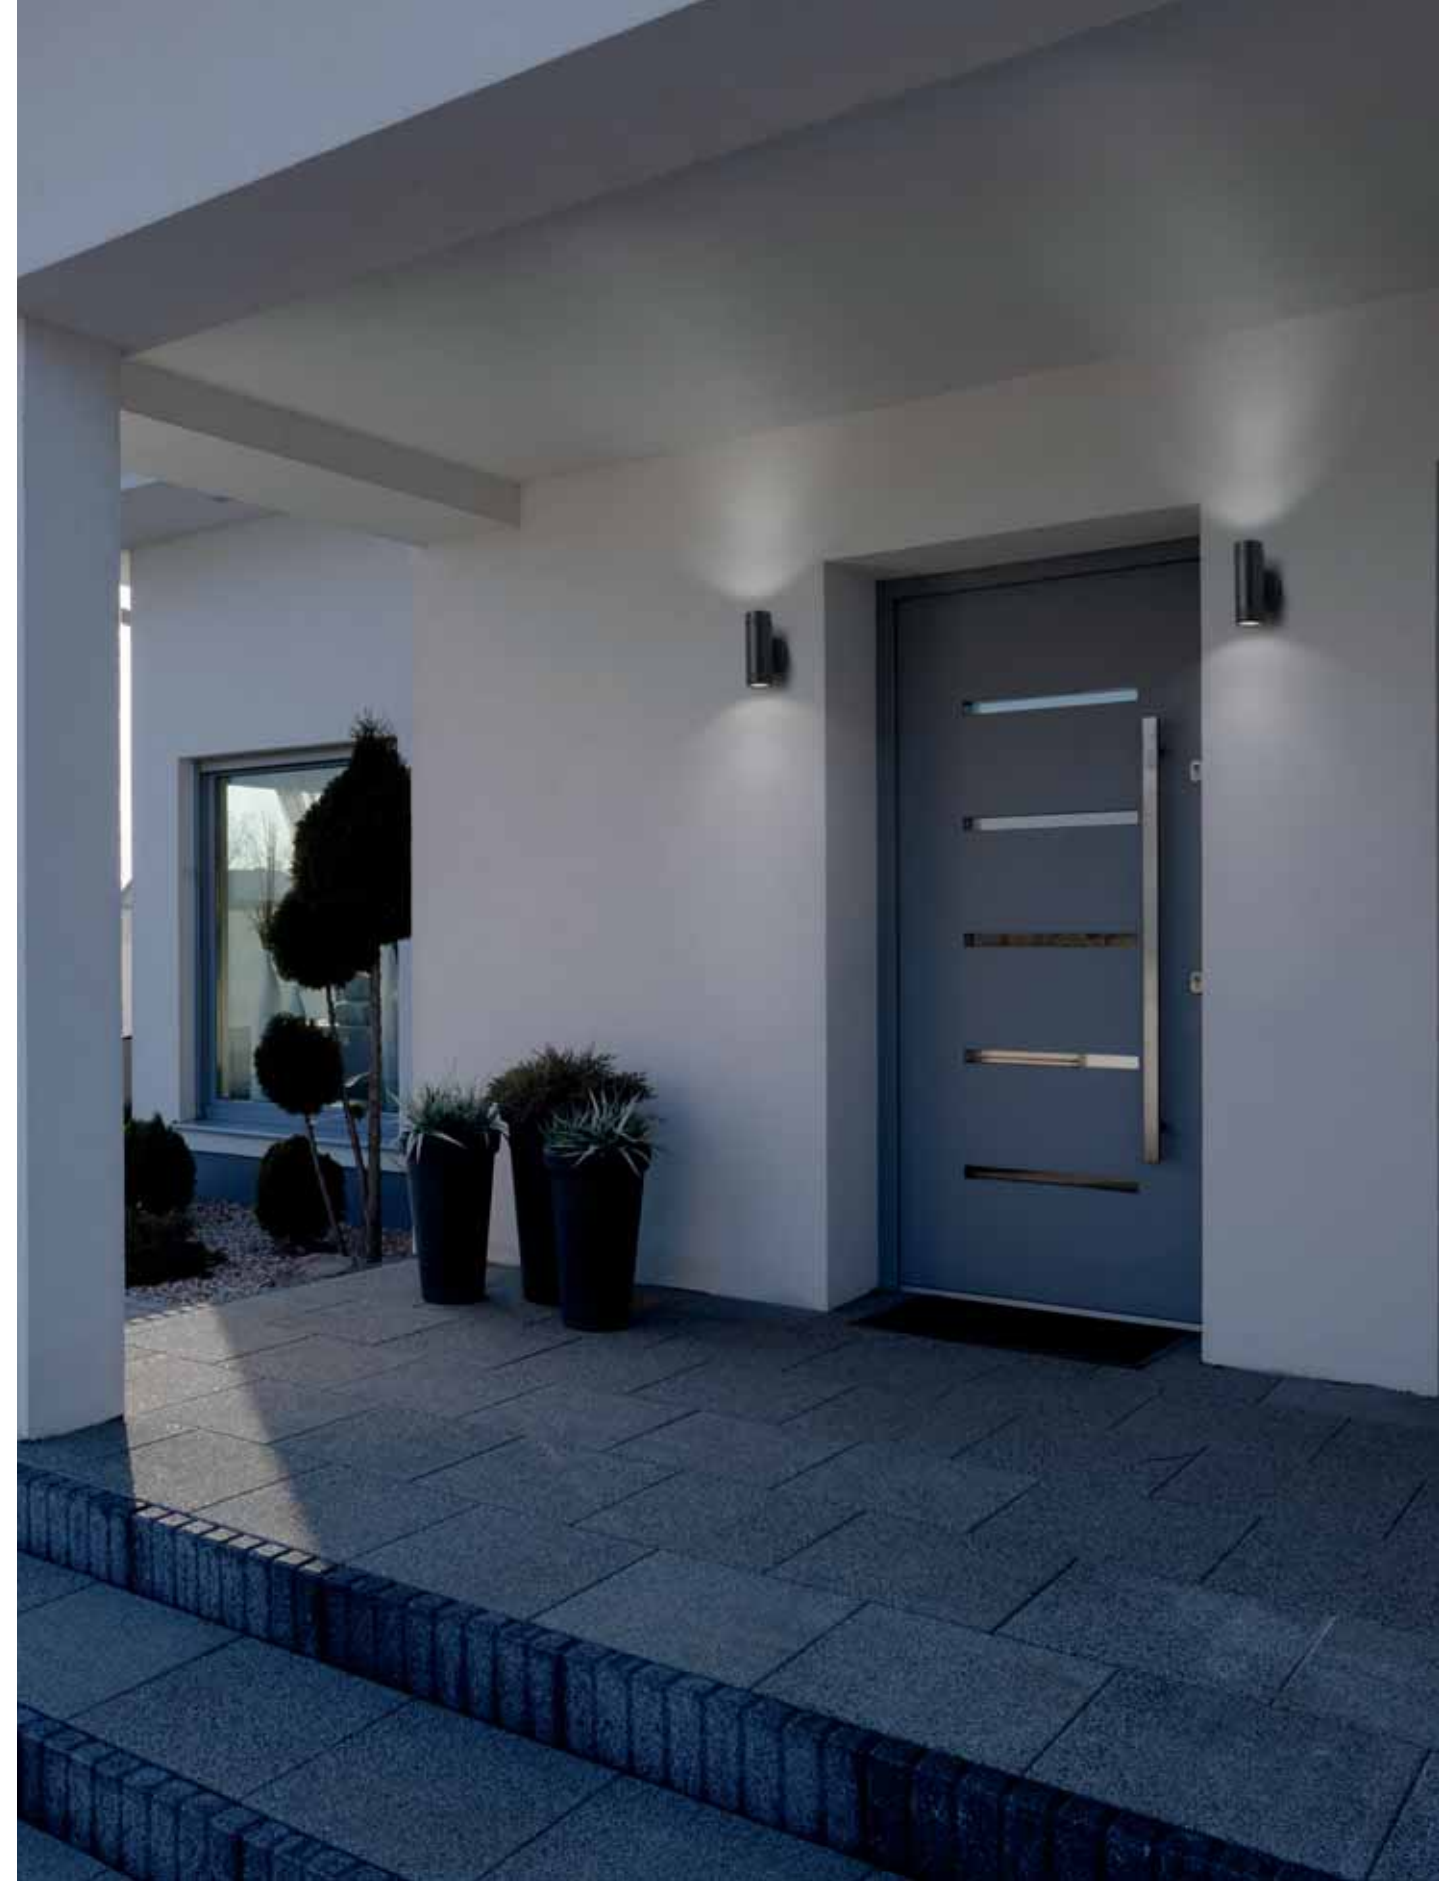

Jumbo

MAT Polipropileno Polypropylene Polypropylène

DIF Tecnopolímero Technopolymer Technopolymère

● Negro Black Noir

PX-0124-NEG ●

W TOTAL 3,2W	LED 2,4W 280 lm 3000°k	Included 100-240V 50-60Hz	Class II	20	IP54	Sea Side Suitable	IK08	95°	

Ⓢ PX-0125-NEG ●

W TOTAL 2,4W	LED 1,8W 160 lm 3000°k	Included 100-240V 50-60Hz	Class II	16	IP54	Sea Side Suitable	IK08	95°	

*
Apto para instalar en primera línea de mar.
Suitable for installation close to the sea.
Convient pour les installations en face de la mer.