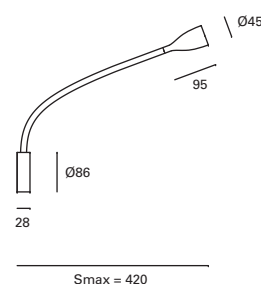

DE-0268-BLA ○

W TOTAL 4,3W
LED 3,8W
450 lm
3000°K

Included 100-240V 50-60Hz

Class II 12