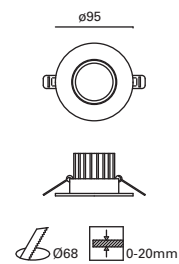

W
TOTAL
7W

LED
6,1W
820 lm
3000°k

Included

V/Hz
100-240V
50-60Hz

Class II

20

IP23

60°

45°