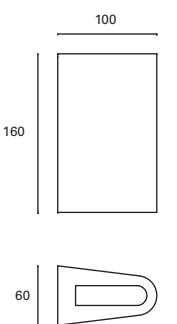

Clock

MAT Acero inoxidable AISI 202
AISI 202 Stainless steel
Acier inoxydable AISI 202

DIF Policarbonato
Polycarbonate
Polycarbonate

Acero inoxidable
Stainless steel
Acier inoxydable

W TOTAL 8W
LED 7,2W
770 lm
4000°k

Included 110-240VAC
50-60Hz

Class II 6 IP44 IK10 ✓

*

Ideal para instalar en baños gracias a su diseño y prestaciones.
Perfect for bathrooms thanks to its performances and design.
Idéals pour installer sur la salle de bains grâce à sa conception et prestations.

Elix

MAT Acero inoxidable AISI 202
Stainless steel AISI 202
Acier inoxydable AISI 202

DIF Cristal
Glass
Verre

Acero inoxidable
Stainless steel
Acier inoxydable

W TOTAL 7,8W
LED 6,2W
600 lm
4000°k

Included 100-240V
50-60Hz

Class I 8 IP44 IK04 ✓