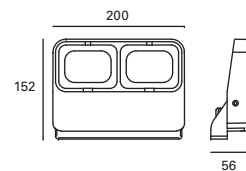

W TOTAL 13,9W	LED 11W 1135 lm 3000°K	Included 100-240V 50-60Hz	Class I	8	IP54	Sea Side Suitable	IK10	90°	V