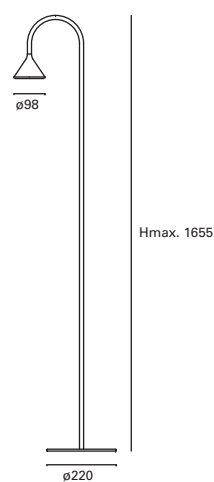

360°

DE-0272-BLA ○
DE-0272-NEG ●

W
TOTAL
6,6W

LED
4,8W
520 lm
3000°K

Included
100-240V
50-60Hz

Class II

4

360°

V