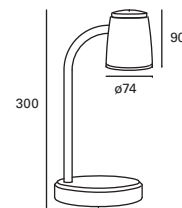

● Negro
Black
Noir

DE-0500-BLA ○
DE-0500-NEG ●

W
TOTAL
4,6W

LED
4W
550 lm
3000°K

Included
100-240V
50-60Hz

Class II

6

Stol