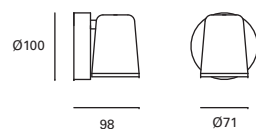

W TOTAL 5,1W
LED 4,7W
810 lm
3000°k

Included 100-240V 50-60Hz
Class I
24
355°
90°
✓

DE-0437-BLA ○