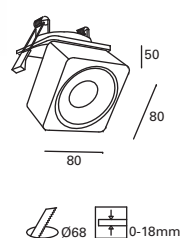

TC-0498-BLA ○

W TOTAL 8,8W
LED 7,9W
670 lm
3000°K

Included

V/Hz 100-240V
50-60Hz

Class II

8

36°

340°

90°