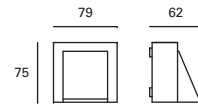

W TOTAL 3,4W
LED 2,1W
180 lm
3000°K
Included 100-240V 50-60Hz
Class I 20 IP54 ✓

PX-0396-GRI ●
PX-0396-NEG ●