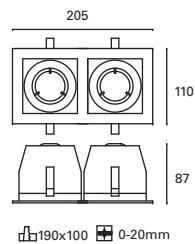

Cardan

Acero
Steel
Acier

Blanco mate
White matt
Blanc mat

Gris
Grey
Gris

Compatible con módulo
MIX TC-0511-BLA, TC-1700-BLA,
TC-0219-BLA (p. 44)

Compatible with module
MIX TC-0511-BLA, TC-1700-BLA,
TC-0219-BLA (p. 44)

Compatible avec le module
MIX TC-0511-BLA TC-1700-BLA,
TC-0219-BLA (p. 44)