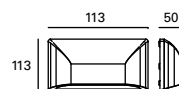

Smart Outdoor Lighting NEW

MAT Polycarbonato + ABS
Polycarbonate + ABS
Polycarbonate + ABS

DIF Polycarbonato mate
Polycarbonate matt
Polycarbonate mat

Gris urbano
Urban grey
Gris urbain

W TOTAL 4W
LED 4W
410 lm
2700°k
6000°k
* RGB

Included 220-240V
50-60Hz

Class II 12 IP65 IK10 ✓

MAT Aluminio
Aluminium
Aluminium

DIF Polycarbonato opal
Opal Polycarbonate
Polycarbonate opal

Gris urbano
Urban grey
Gris urbain

W TOTAL 3W
LED 3W
310 lm
2700°k
6000°k
* RGB

Included 220-240V
50-60Hz

Class II 4 IP54 IK10 ✓

MAT Polycarbonato + ABS
Polycarbonate + ABS
Polycarbonate + ABS

DIF Polycarbonato transparente
Transparent polycarbonate
Polycarbonate transparent

Negro
Black
Noir

W TOTAL 4W
LED 4W
410 lm
2700°k
6000°k
* RGB

Included 220-240V
50-60Hz

Class II 16 IP65 IK10 Sea Side Suitable 90° Included ✓

* **WARM&COOL:** Permite ajustar la intensidad y la temperatura de color de la luz desde blanco cálido hasta blanco frío. Allows you to adjust the light intensity and colour temperature, from warm white to cool white. Permet de régler l'intensité et la température de couleur de la lumière, du blanc chaud au blanc froid