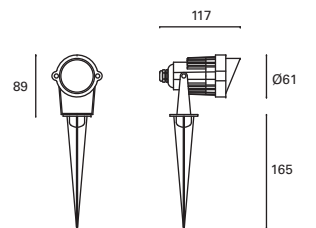

* Incluye 30 cm de cable. It includes cable 30 cm. Il comprend un câble de 30 cm.

W TOTAL 6,8W **LED** 5,7W 680 lm Included 100-240V 50-60Hz Class I 12 IP65 IK10 68° 180° 0,3 m Included ✓