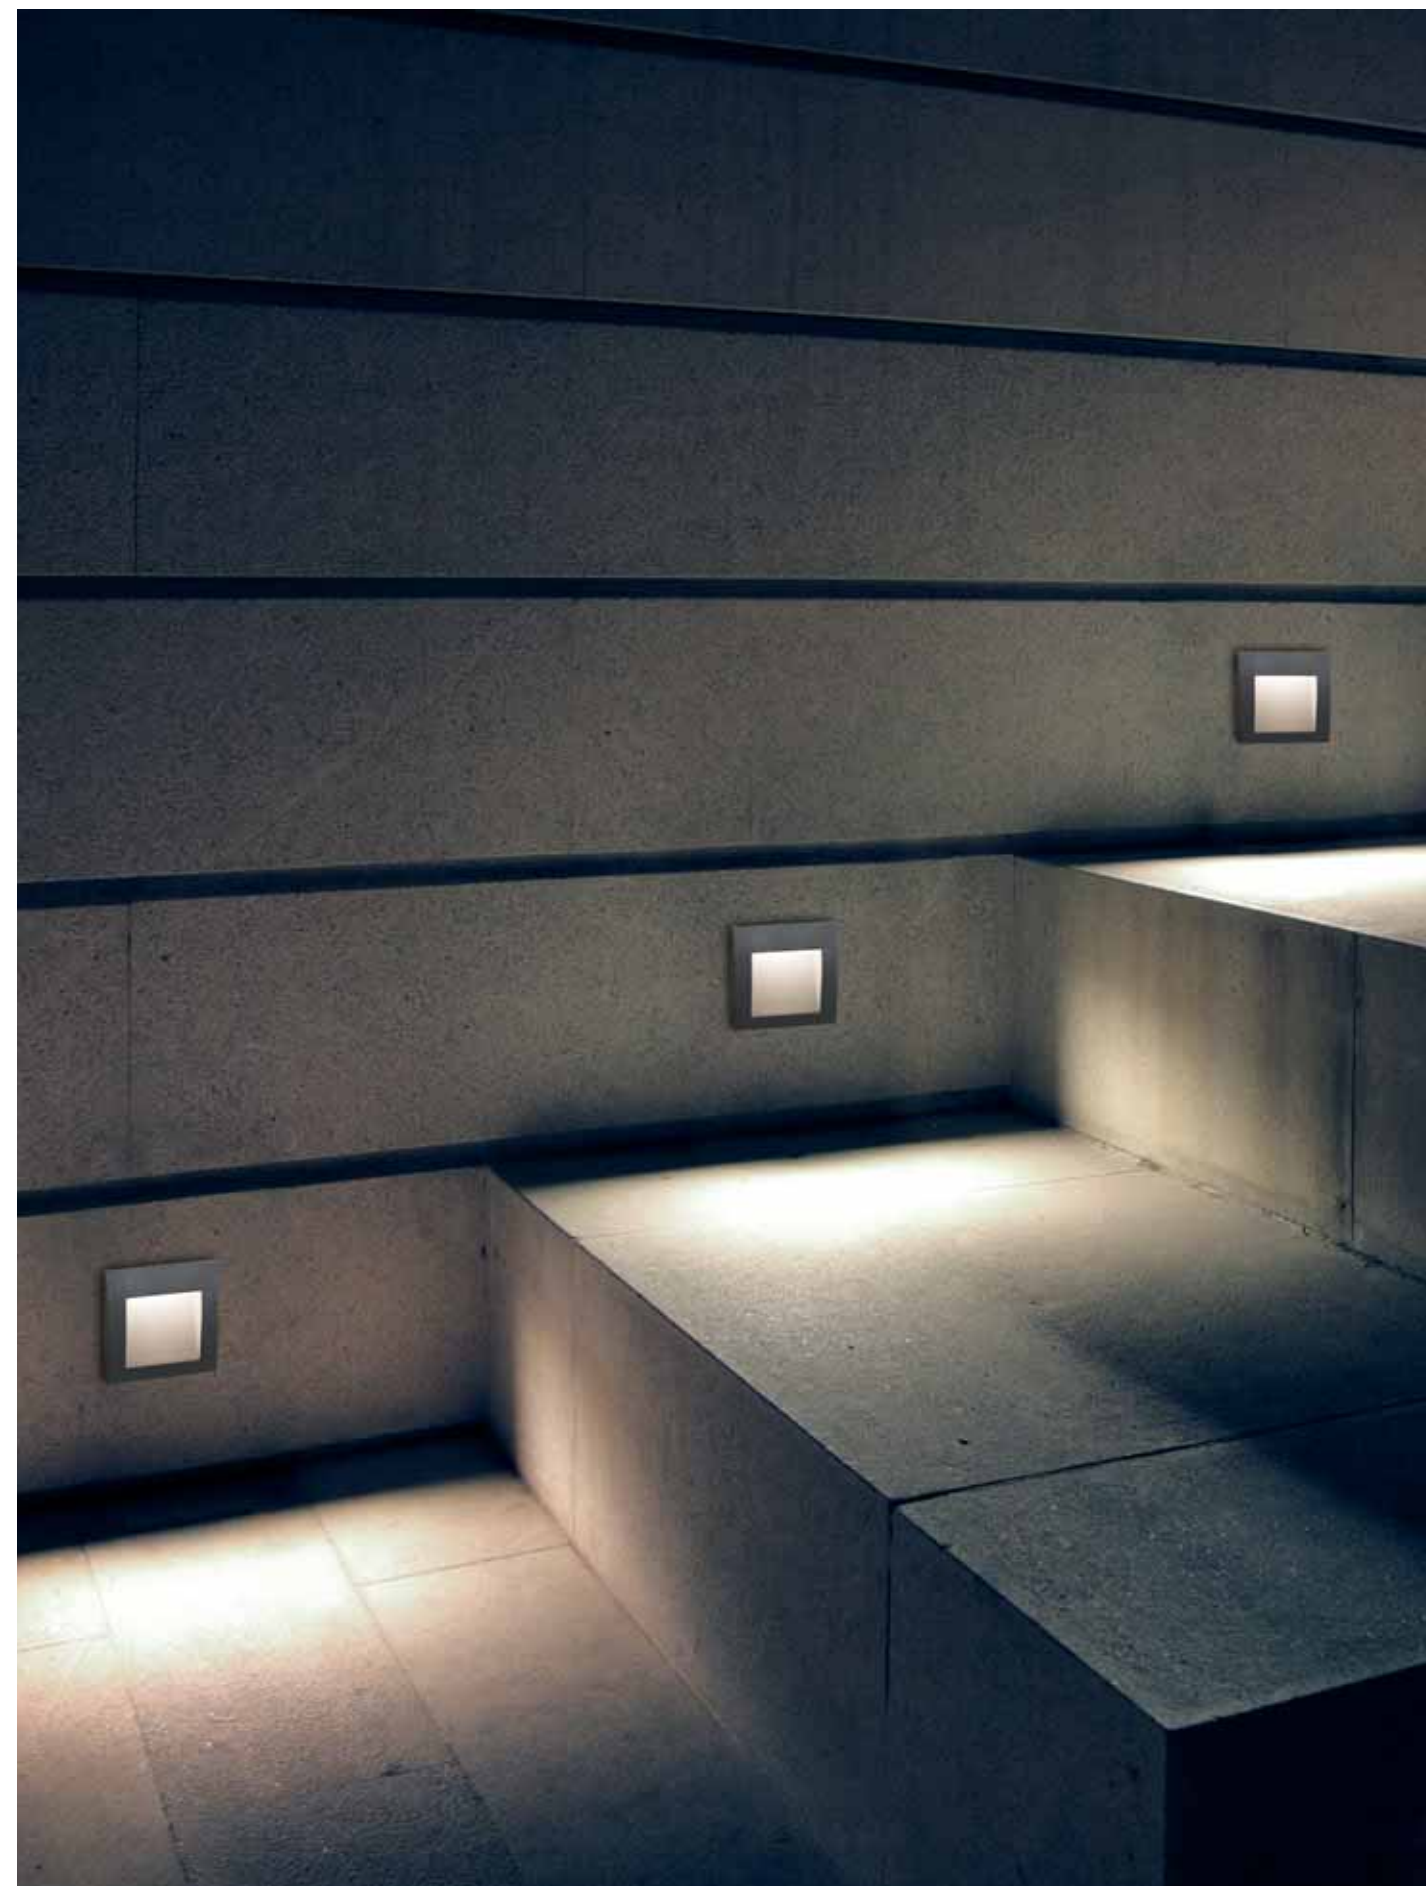

Stair

MAT Acero inoxidable AISI 304
Stainless steel AISI 304
Acier inoxydable AISI 304

DIF Policarbonato
Polycarbonate
Polycarbonate

Acero inoxidable
Stainless steel
Acier inoxydable

PX-0122-INO ●

Difusor antideslumbramiento.

Anti-glare diffuser.

Le diffuseur empêche l'éblouissement.

W
TOTAL
1,3W

LED
1W
150 lm
3000°k

Included
100-240V
50-60Hz

Class II

40

IP54

IK10

0,25 m

Included

✓

Face

MAT Aluminio
Aluminium
Aluminium

DIF Cristal
Glass
Verre

Gris
Grey
Gris

PX-0284-GRI ● 3000°k 340 lm

PX-0285-GRI ● 4000°k 370 lm

W
TOTAL
3,3W

LED
2,5W

Included
100-240V
50-60Hz

Class I

50

IP65

IK10

Included

✓