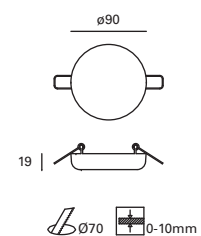

W TOTAL 9,5W	LED 8,5W 1100 lm 4000°k	Included	V/Hz 100-240V 50-60Hz	Class II	40	IP54	180°	

TC-0503 / TC-0504

W TOTAL 17,4W	LED 16,2W 2000 lm 3000°k	Included	V/Hz 100-240V 50-60Hz	Class II	40	IP54	180°