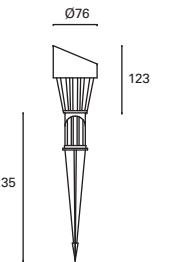

PX-0111-NEG ●

W TOTAL 7,4W **LED** 6W 420 lm **GREEN** Included 100-240V 50-60Hz Class II 20 IP65 IK08 38° 150° 0,25 m Included ✓

Minimal

MAT Aluminio Aluminium

DIF Cristal Glass Verre

● Negro Black Noir

* Incluye 30 cm de cable. It includes cable 30 cm. Il comprend un câble de 30 cm.