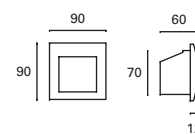

PX-0285-GRI ● 4000°k 370 lm

W
TOTAL
3,3W

LED
2,5W

Included
100-240V
50-60Hz

Class I

50

IP65

IK10

Included

✓