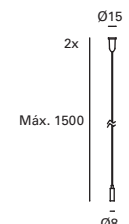

*
Accesorios colgantes no incluidos. Ambos necesarios.
Hanging accessories not included. Both necessary.
Accessoires de suspension non inclus. Les deux nécessaires.