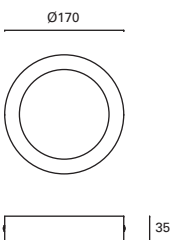

TC-0160-BLA 3000°k
TC-0161-BLA 4000°k

W TOTAL 12,2W
LED 10W
1150 lm
Included 100-240V
50-60Hz
Class II
20
114°
✓

TC-0160 / TC-0161