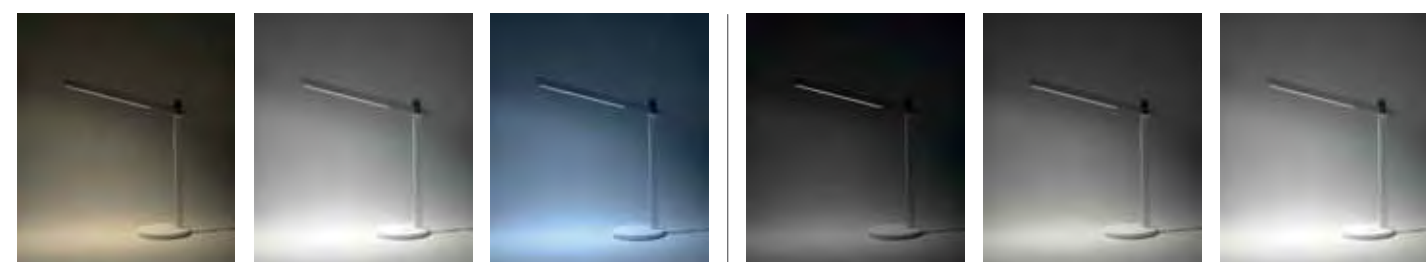

3 temperaturas de color (3000K/4300K/6500K).
3 colour temperatures (3000K/4300K/6500K).
3 températures de couleur (3000K/4300K/6500K).

3 intensidades lumínicas.
3 brightness settings.
3 intensités lumineuses.