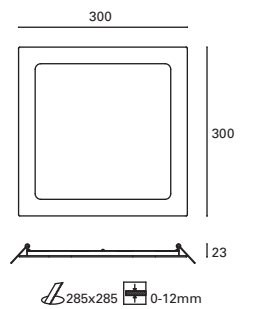

1. Distribución homogénea del flujo lumínico.
   Homogeneous light distribution.
   La répartition de la lumière est homogène.

* WARM&COOL: Permite ajustar la intensidad y la temperatura de color de la luz desde blanco cálido hasta blanco frío. Allows you to adjust the light intensity and colour temperature, from warm white to cool white. Permet de régler l'intensité et la température de couleur de la lumière, du blanc chaud au blanc froid