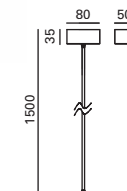

6

TC-0453-SIN

6

*
Accesorios colgantes no incluidos. Ambos necesarios.
Hanging accessories not included. Both necessary.
Accessoires de suspension non inclus. Les deux nécessaires.

A dark, futuristic interior with blue lighting. The scene features a staircase on the left side, with several small, glowing blue oval-shaped lights embedded in the wall above it. The overall atmosphere is mysterious and high-tech.