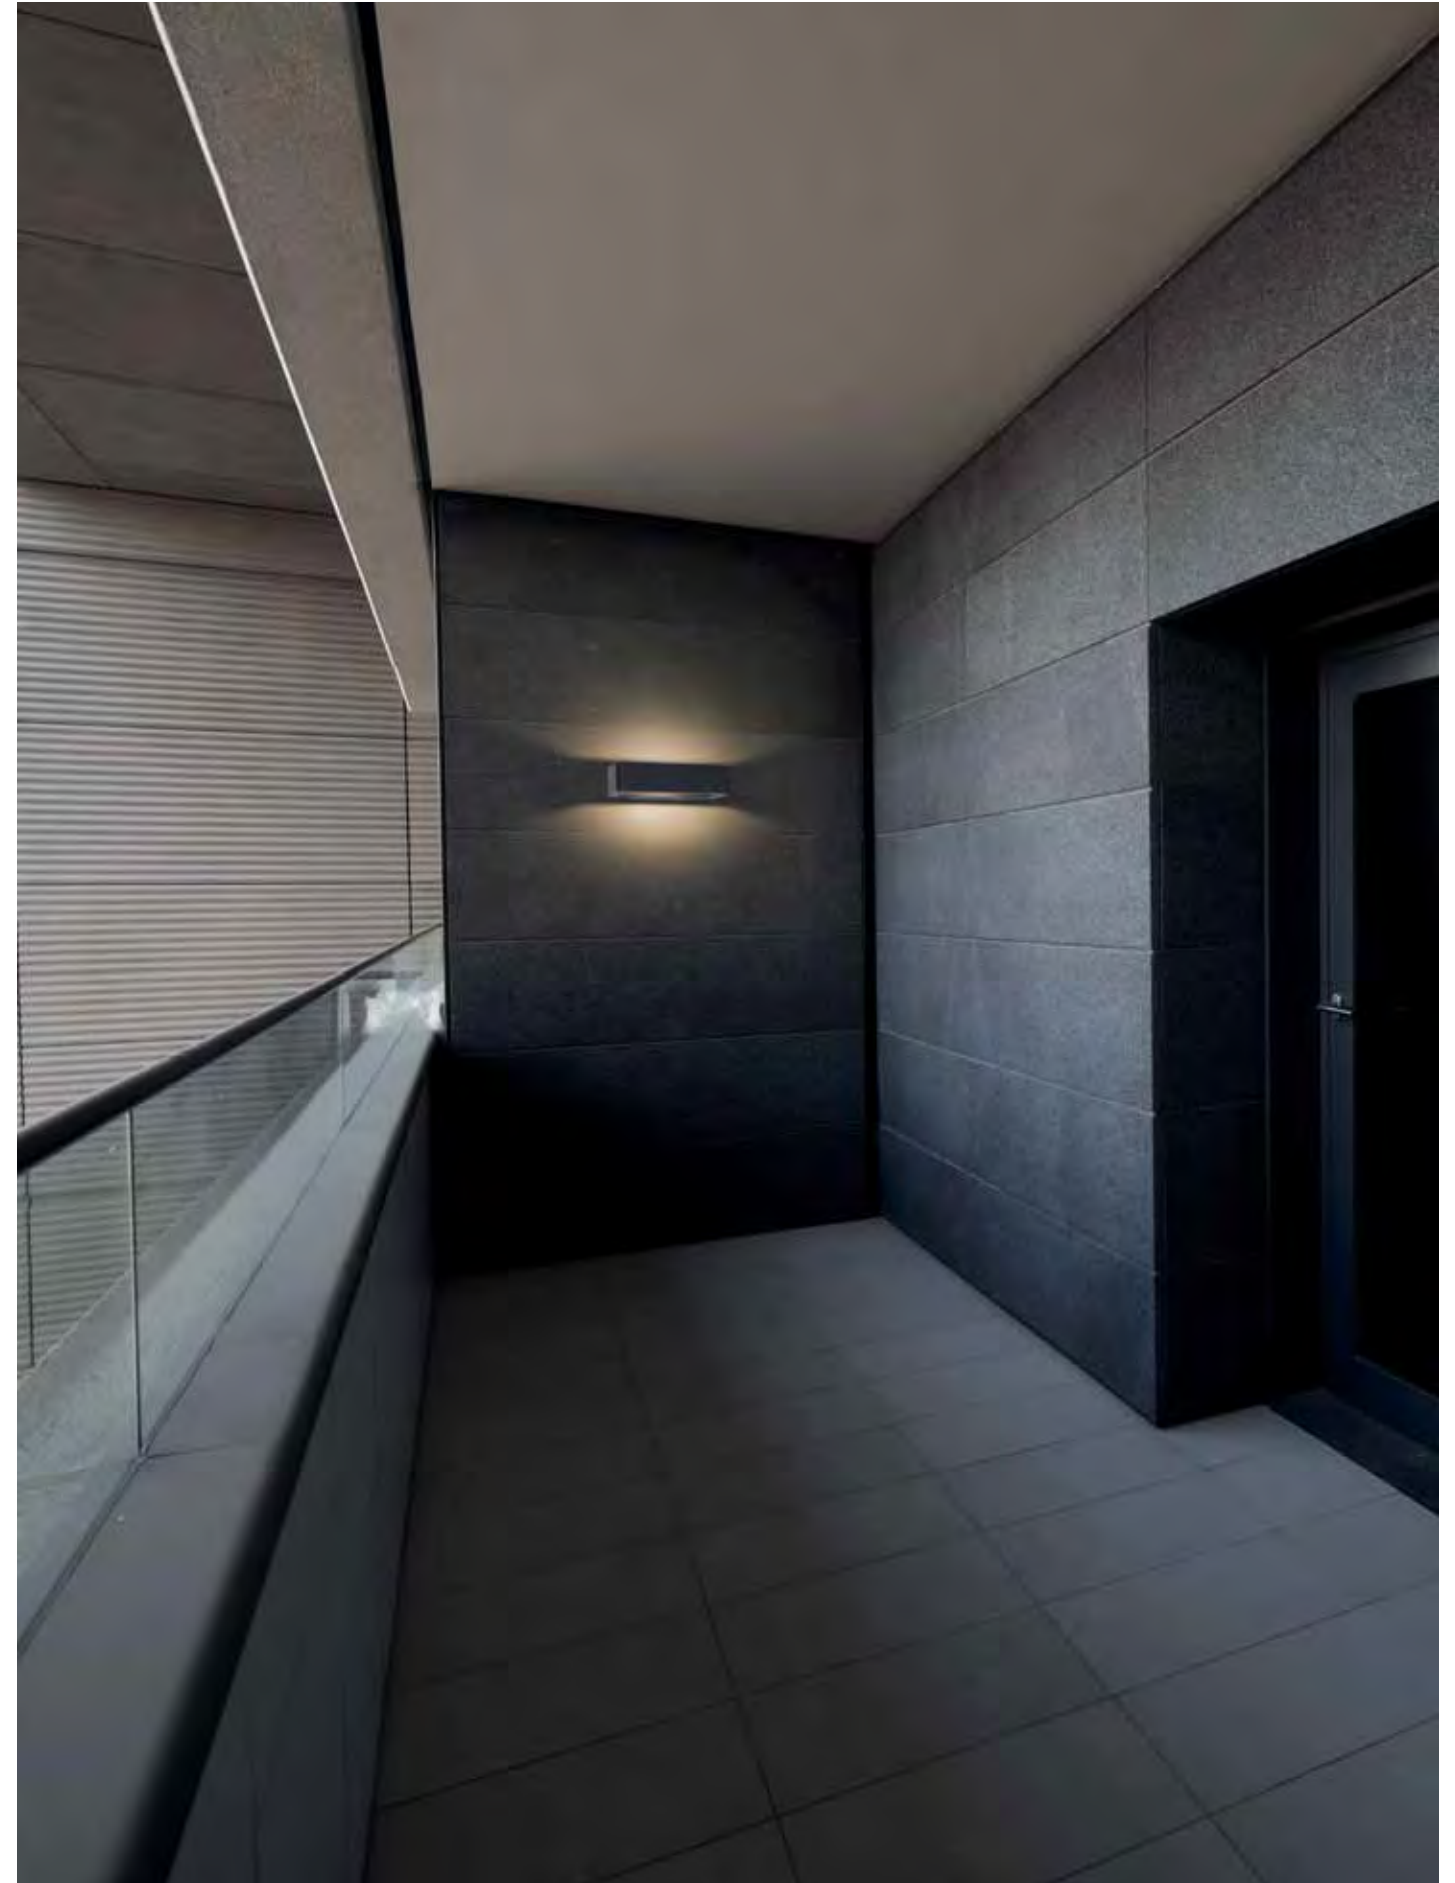

Wilow

MAT Aluminio Aluminium Aluminium

DIF Cristal Glass Verre

Gris Grey Gris

Negro Black Noir

W TOTAL 8,8W | LED 6,9W 600 lm 3000°K | Included 100-240V 50-60Hz | Class I | 20 | IP54 | IK10 | ✓

W TOTAL 8,8W | LED 6,9W 600 lm 3000°K | Included 100-240V 50-60Hz | Class I | 20 | IP54 | IK10 | ✓