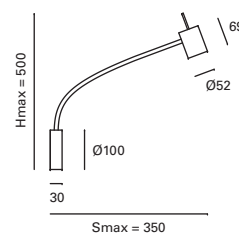

Bas

- MAT Acero
  Steel
  Acier
- DIF Cristal
  Glass
  Verre
- Níquel satinado
  Satin nickel
  Nickel satiné

W TOTAL 4,3W
LED 3,8W
450 lm
3000°K

Included 100-240V 50-60Hz

Class I 20

Crobat

- MAT Policarbonato
  Polycarbonate
  Polycarbonate
- DIF Policarbonato
  Polycarbonate
  Polycarbonatee
- Blanco White
  Blanc
- Negro
  Black
  Noir

W TOTAL 4,3W
LED 3,8W
450 lm
3000°K

Included 100-240V 50-60Hz

Class II 12

W TOTAL 4,3W
LED 3,8W
450 lm
3000°K

Included 100-240V 50-60Hz

Class II 12

*
Detalles en acabado cromado.
Details in chrome finish.
Détails en finition chrome.