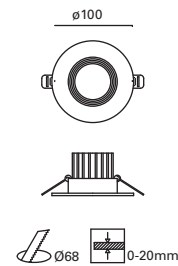

W
TOTAL
7W

LED
6,1W
820 lm
3000°k

Included

V/Hz
100-240V
50-60Hz

Class II

20

IP54

60°

TC-0502-BLA ○