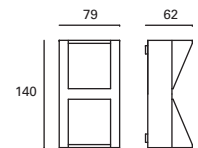

W TOTAL 5,9W
LED 4,1W
360 lm
3000°K
Included 100-240V 50-60Hz
Class I 20 IP54 ✓