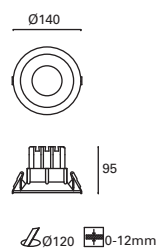

W TOTAL 15,7W
LED 14W
1530 lm
3000°k

Included

V/Hz 100-240V
50-60Hz

Class II 18 IP44

60°

✓

TC-0350-BLA ○