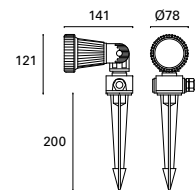

GU10 Max. 35W L 58 mm - Ø 60 mm
V/Hz 100-240V 50-60Hz
Class II 20 IP65 Sea Side Suitable IK07 60° 90° 0,2 M Included ✓