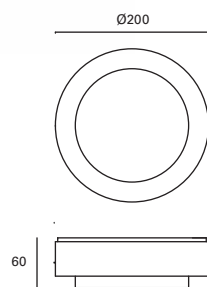

PX-0279-INO ●

W
TOTAL
8W

LED
7.2W
770 lm
4000°k

Included
110-240V
50-60Hz

Class II

6

IP44

IK10

✓