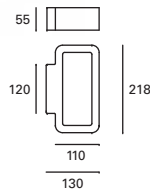

W TOTAL 8,8W | LED 6,9W 600 lm 3000°K | Included 100-240V 50-60Hz | Class I | 20 | IP54 | IK10 | ✓