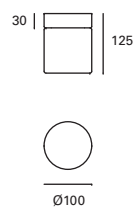

W TOTAL 7,1W	LED 5,7W 650 lm 3000°k	Included 100-240V 50-60Hz	Class I	12	IP44	✓

DE-0431-CRO ●