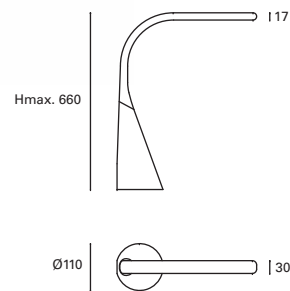

*
Puerto USB de 1 amperio de carga máxima.
1 amp maximum load USB Port.
Port USB de 1 ampère de charge maximale.

DE-0269-GRI ●

W TOTAL 5W	LED 4W 400 lm 3000°k	Included 100-240V 50-60Hz	Class II	6	360°	USB	✓