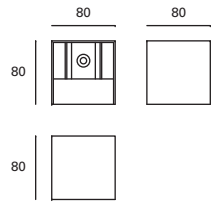

Rex

MAT Aluminio Aluminium Aluminium

DIF Cristal Glass Verre

Blanco White Blanc

Gris urbano Urban grey Gris urbain

PX-0432-BLA ○ 3000°k
N PX-0526-BLA ○ 4000°k

W TOTAL 6,6W **LED** 5,2W 575 lm
Included 100-240V 50-60Hz
Class I 27 IP54 IK08 ✓

PX-0432-ANT ● 3000°k
N PX-0526-ANT ● 4000°k

W TOTAL 6,6W **LED** 5,2W 575 lm
Included 100-240V 50-60Hz
Class I 27 IP54 IK08 ✓

* Efecto de la luz fácilmente ajustable.
Easily adjustable light effect.
Effet de lumière facilement ajustable.