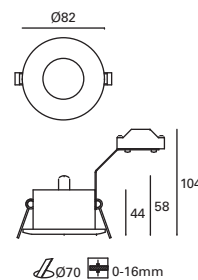

Minor

MAT Aluminio
Aluminium
Aluminium

DIF Cristal
Glass
Verre

Blanco mate
White matt
Blanc mat

Cromo satinado
Satin chrome
Chrome satiné

TC-1200-BLA ○
TC-1200-SAT ●

GU10 Max.50W Ø 50 mm
 GU5.3 Max.50W
 Not included 12V AC / 50-60Hz
 V/Hz 100-240V 50-60Hz
 50
 IP54
 0,5 M
 Class II
 Class III