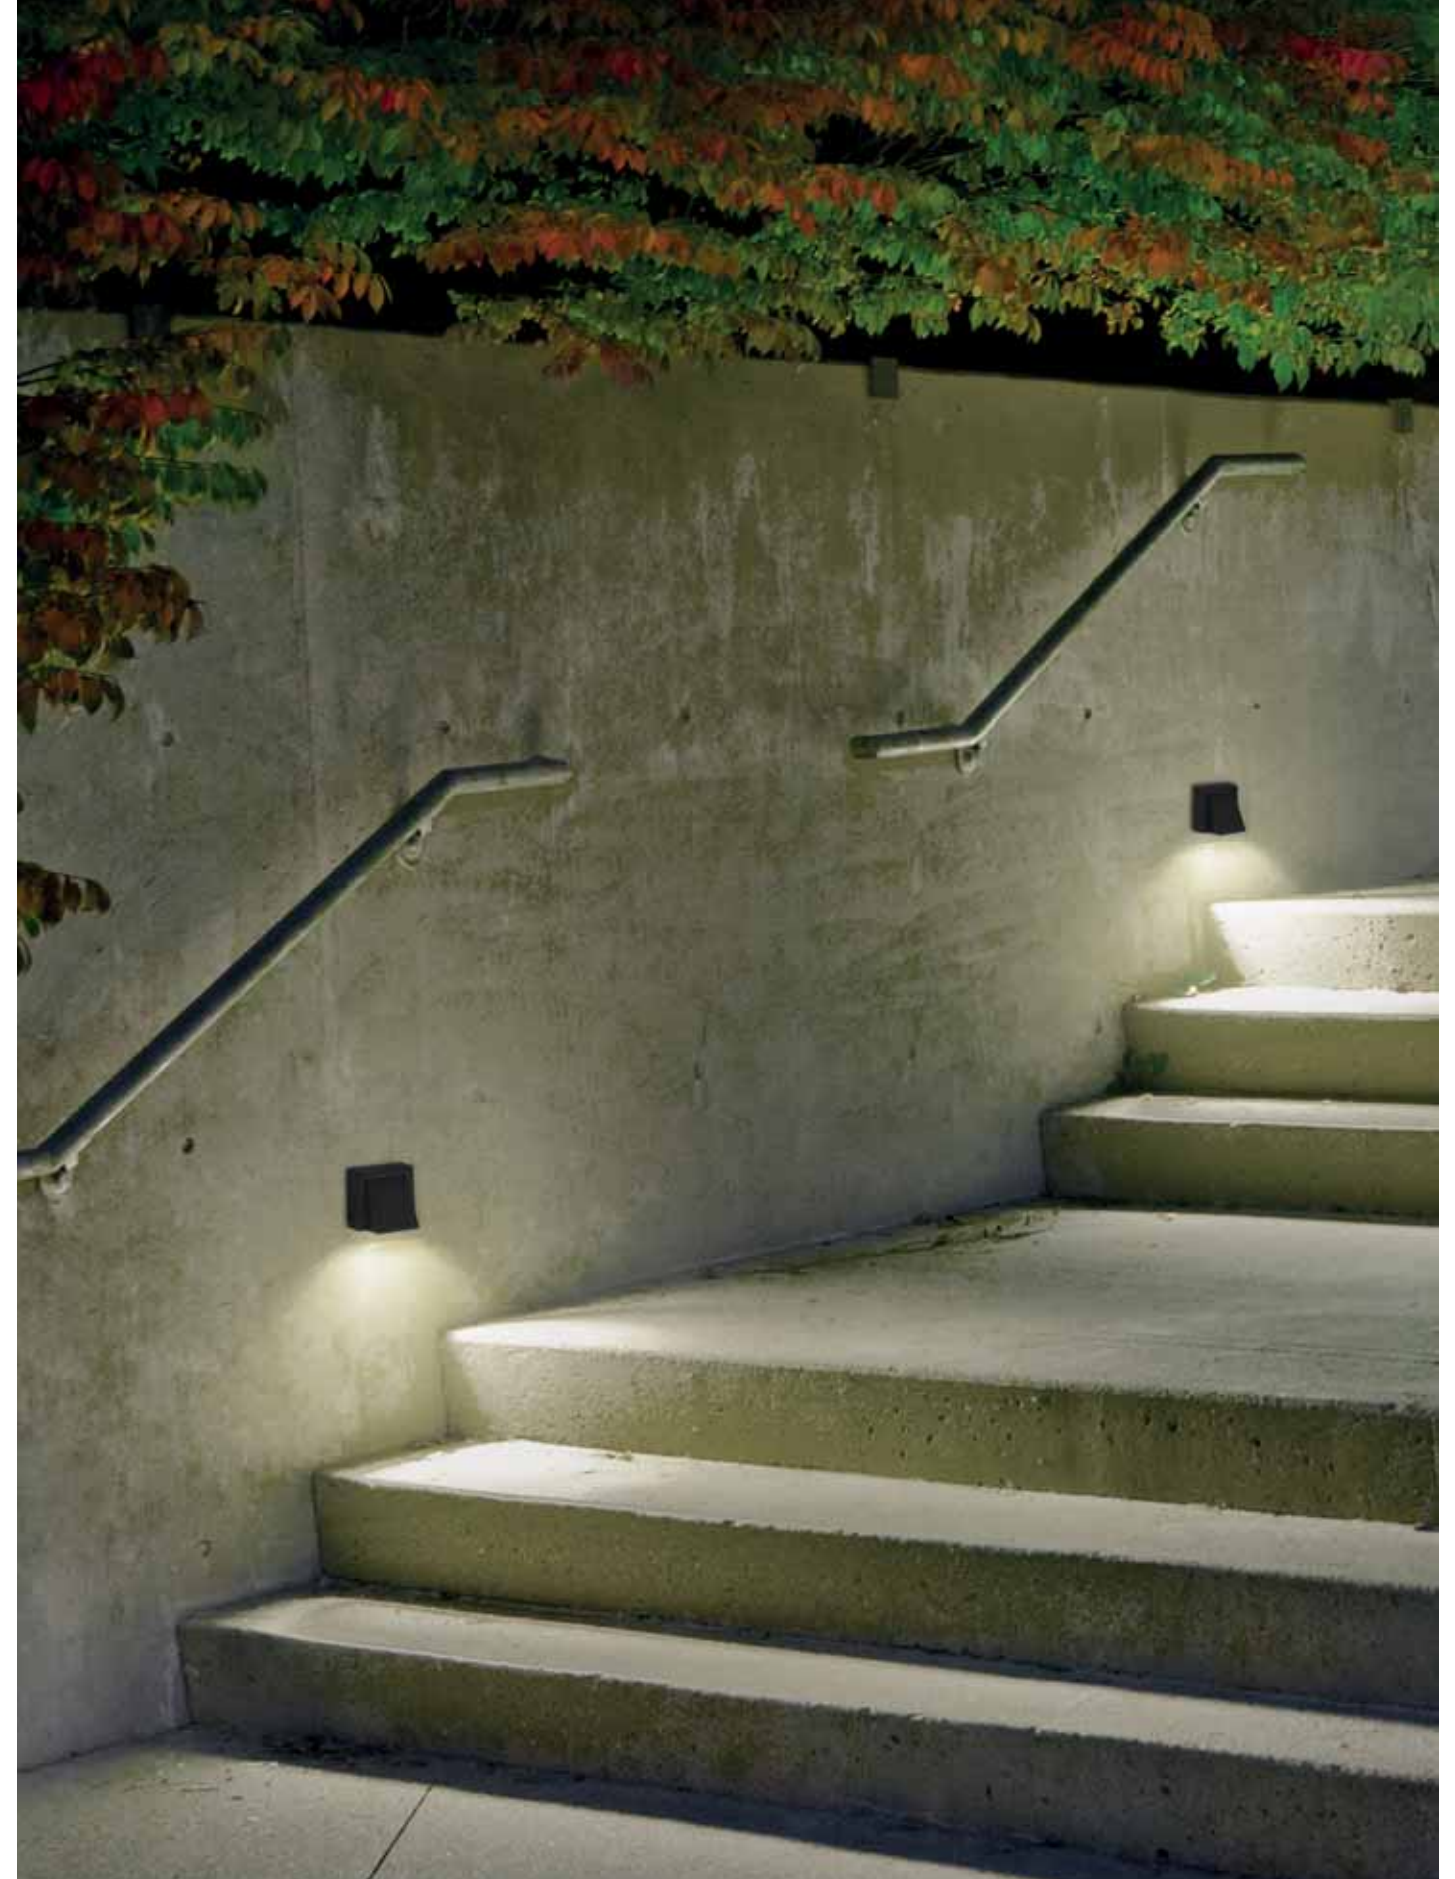

Loyd

MAT Aluminio Aluminium Aluminium

DIF Cristal Glass Verre

Gris Grey Gris

Negro Black Noir

PX-0395-GRI ●
PX-0395-NEG ●

W TOTAL 3,4W
LED 2,1W
180 lm
3000°K
Included 100-240V 50-60Hz
Class I 20 IP54 ✓

PX-0396-GRI ●
PX-0396-NEG ●

W TOTAL 5,9W
LED 4,1W
360 lm
3000°K
Included 100-240V 50-60Hz
Class I 20 IP54 ✓