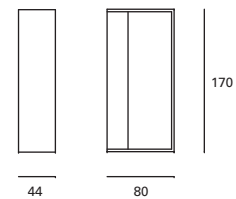

W TOTAL 9,3W LED 7,2W 820 lm 3000°K
Included 100-240V 50-60Hz
Class II 40 IP65 IK06 Sea Side Suitable