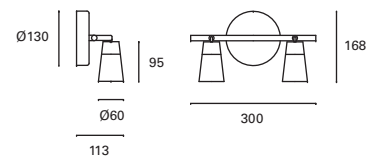

W TOTAL 12W
LED 10W
1400 lm
3000°k
Included 100-240V 50-60Hz
Class I
12
28°
350°
90°

DE-0196-CRO