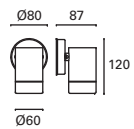

W TOTAL 2,4W	LED 1,8W 160 lm 3000°k	Included 100-240V 50-60Hz	Class II	16	IP54	Sea Side Suitable	IK08	95°