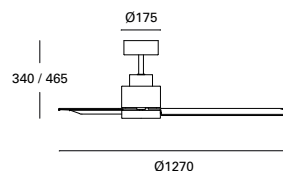

W TOTAL 11W	LED 9W 1100 lm 2700°k	AIRFLOW 4000 CFM						V/Hz 220-240V 50-60Hz		

	1	2	3	4	5
RPM	110	132	169	200	220
W	4	6	12	19	25