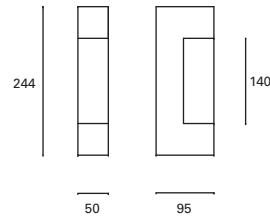

W TOTAL 6,6W
LED 5,3W
500 lm
4000°k
Included 100-240V
50-60Hz
Class I
10
IP44
IK05

SENSOR