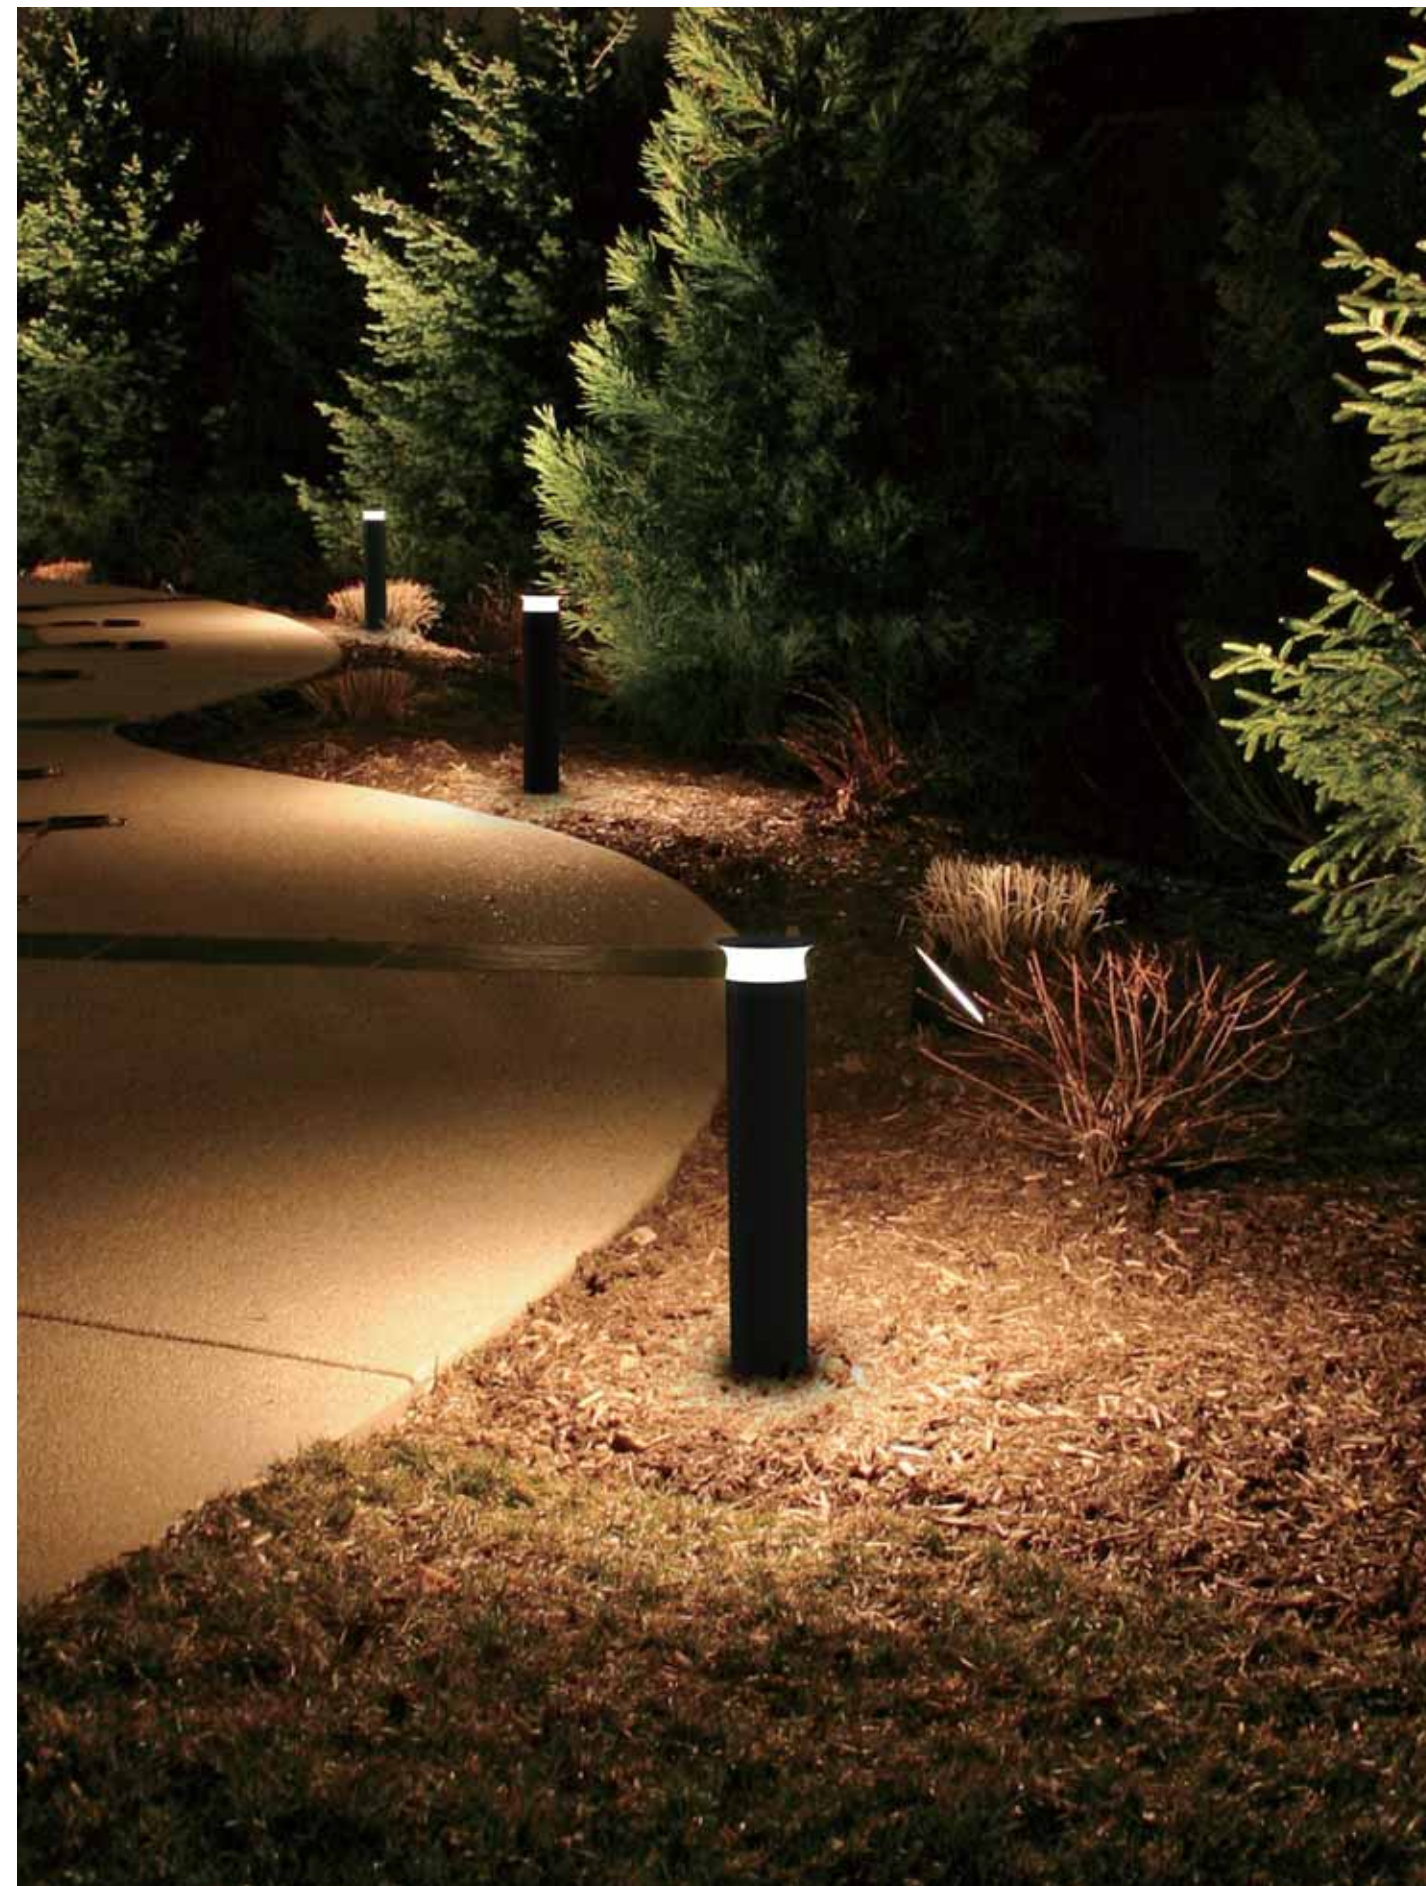

Smart Outdoor Lighting NEW

MAT Polycarbonato + ABS
Polycarbonate + ABS
Polycarbonate + ABS

DIF Polycarbonato mate
Polycarbonate matt
Polycarbonate mat

Gris urbano
Urban grey
Gris urbain

W TOTAL 4W
LED 4W
410 lm
2700°k
6000°k
* RGB

Included 220-240V
50-60Hz

Class II 12 IP65 IK10 ✓

MAT Aluminio
Aluminium
Aluminium

DIF Polycarbonato opal
Opal Polycarbonate
Polycarbonate opal

Gris urbano
Urban grey
Gris urbain

W TOTAL 3W
LED 3W
310 lm
2700°k
6000°k
* RGB

Included 220-240V
50-60Hz

Class II 4 IP54 IK10 ✓

MAT Polycarbonato + ABS
Polycarbonate + ABS
Polycarbonate + ABS

DIF Polycarbonato transparente
Transparent polycarbonate
Polycarbonate transparent

Negro
Black
Noir

W TOTAL 4W
LED 4W
410 lm
2700°k
6000°k
* RGB

Included 220-240V
50-60Hz

Class II 16 IP65 IK10 Sea Side Suitable 90° Included ✓

* **WARM&COOL:** Permite ajustar la intensidad y la temperatura de color de la luz desde blanco cálido hasta blanco frío. Allows you to adjust the light intensity and colour temperature, from warm white to cool white. Permet de régler l'intensité et la température de couleur de la lumière, du blanc chaud au blanc froid