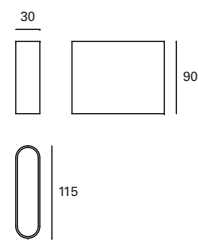

W TOTAL 5W LED 3,9W 320 lm 3000°K Included 100-240V 50-60Hz Class I 20 IP54 ✓