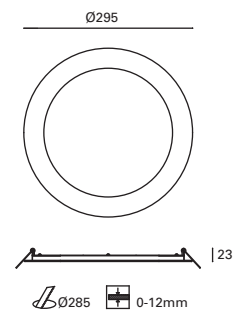

TC-0495-BLA ○

W TOTAL 22W

LED 19,7W
2160 lm
2700°k
6000°k

WiFi

Included 100-240V
50-60Hz

Class II

10

IP23

114°

✓