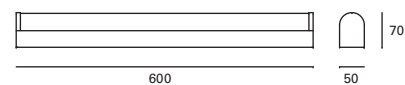

W TOTAL 13,3W
LED 11,5W
1365 lm
3000°K
Included 100-240V
50-60Hz
Class II
12
IP44