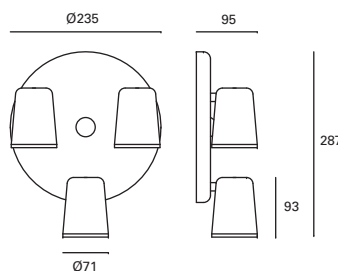

Adri

MAT Acero + Polycarbonato
Steel + Polycarbonate
Acier + Polycarbonate

DIF Polycarbonato
Polycarbonate
Polycarbonate

Blanco
White
Blanc

DE-0436-BLA ○

W TOTAL 5,1W
LED 4,7W
810 lm
3000°k

Included 100-240V 50-60Hz
Class I
24
355°
90°
✓

W TOTAL 10,2W
LED 9,4W
1620 lm
3000°k

Included 100-240V 50-60Hz
Class I
12
355°
90°
✓

W TOTAL 15,3W
LED 14,1W
2430 lm
3000°k

Included 100-240V 50-60Hz
Class I
12
355°
90°
✓