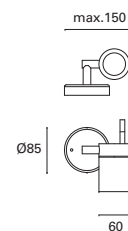

GU10
Max. 50W
L 70 mm
V/Hz
100-240V
50-60Hz
Class I
12
IP54
IK05
90°
0.2 M
✓