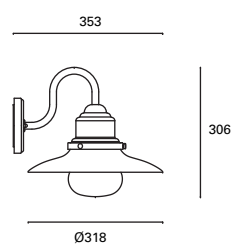

Ⓢ PX-0252-NEG ●

E-27
Max. 60W
100-240V
50-60Hz
Class I
IP44
4
✓