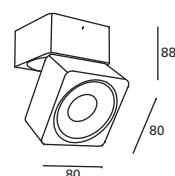

*
Máximo confort visual.
Complete visual comfort.
Confort visuel optimal.