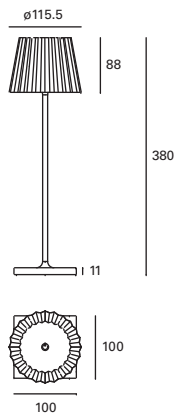

Night

- MAT Aluminio Aluminium Aluminium
- DIF Policarbonato Polycarbonate Polycarbonate
- Blanco White Blanc

DE-0474-BLA ○

W TOTAL 6,5W	LED 1,3W 280 lm 3000°k	Included 100-240V 50-60Hz	Class II	6	IP54	IK10	✓
---------------------------	--	---------------------------------	----------	---	------	------	---