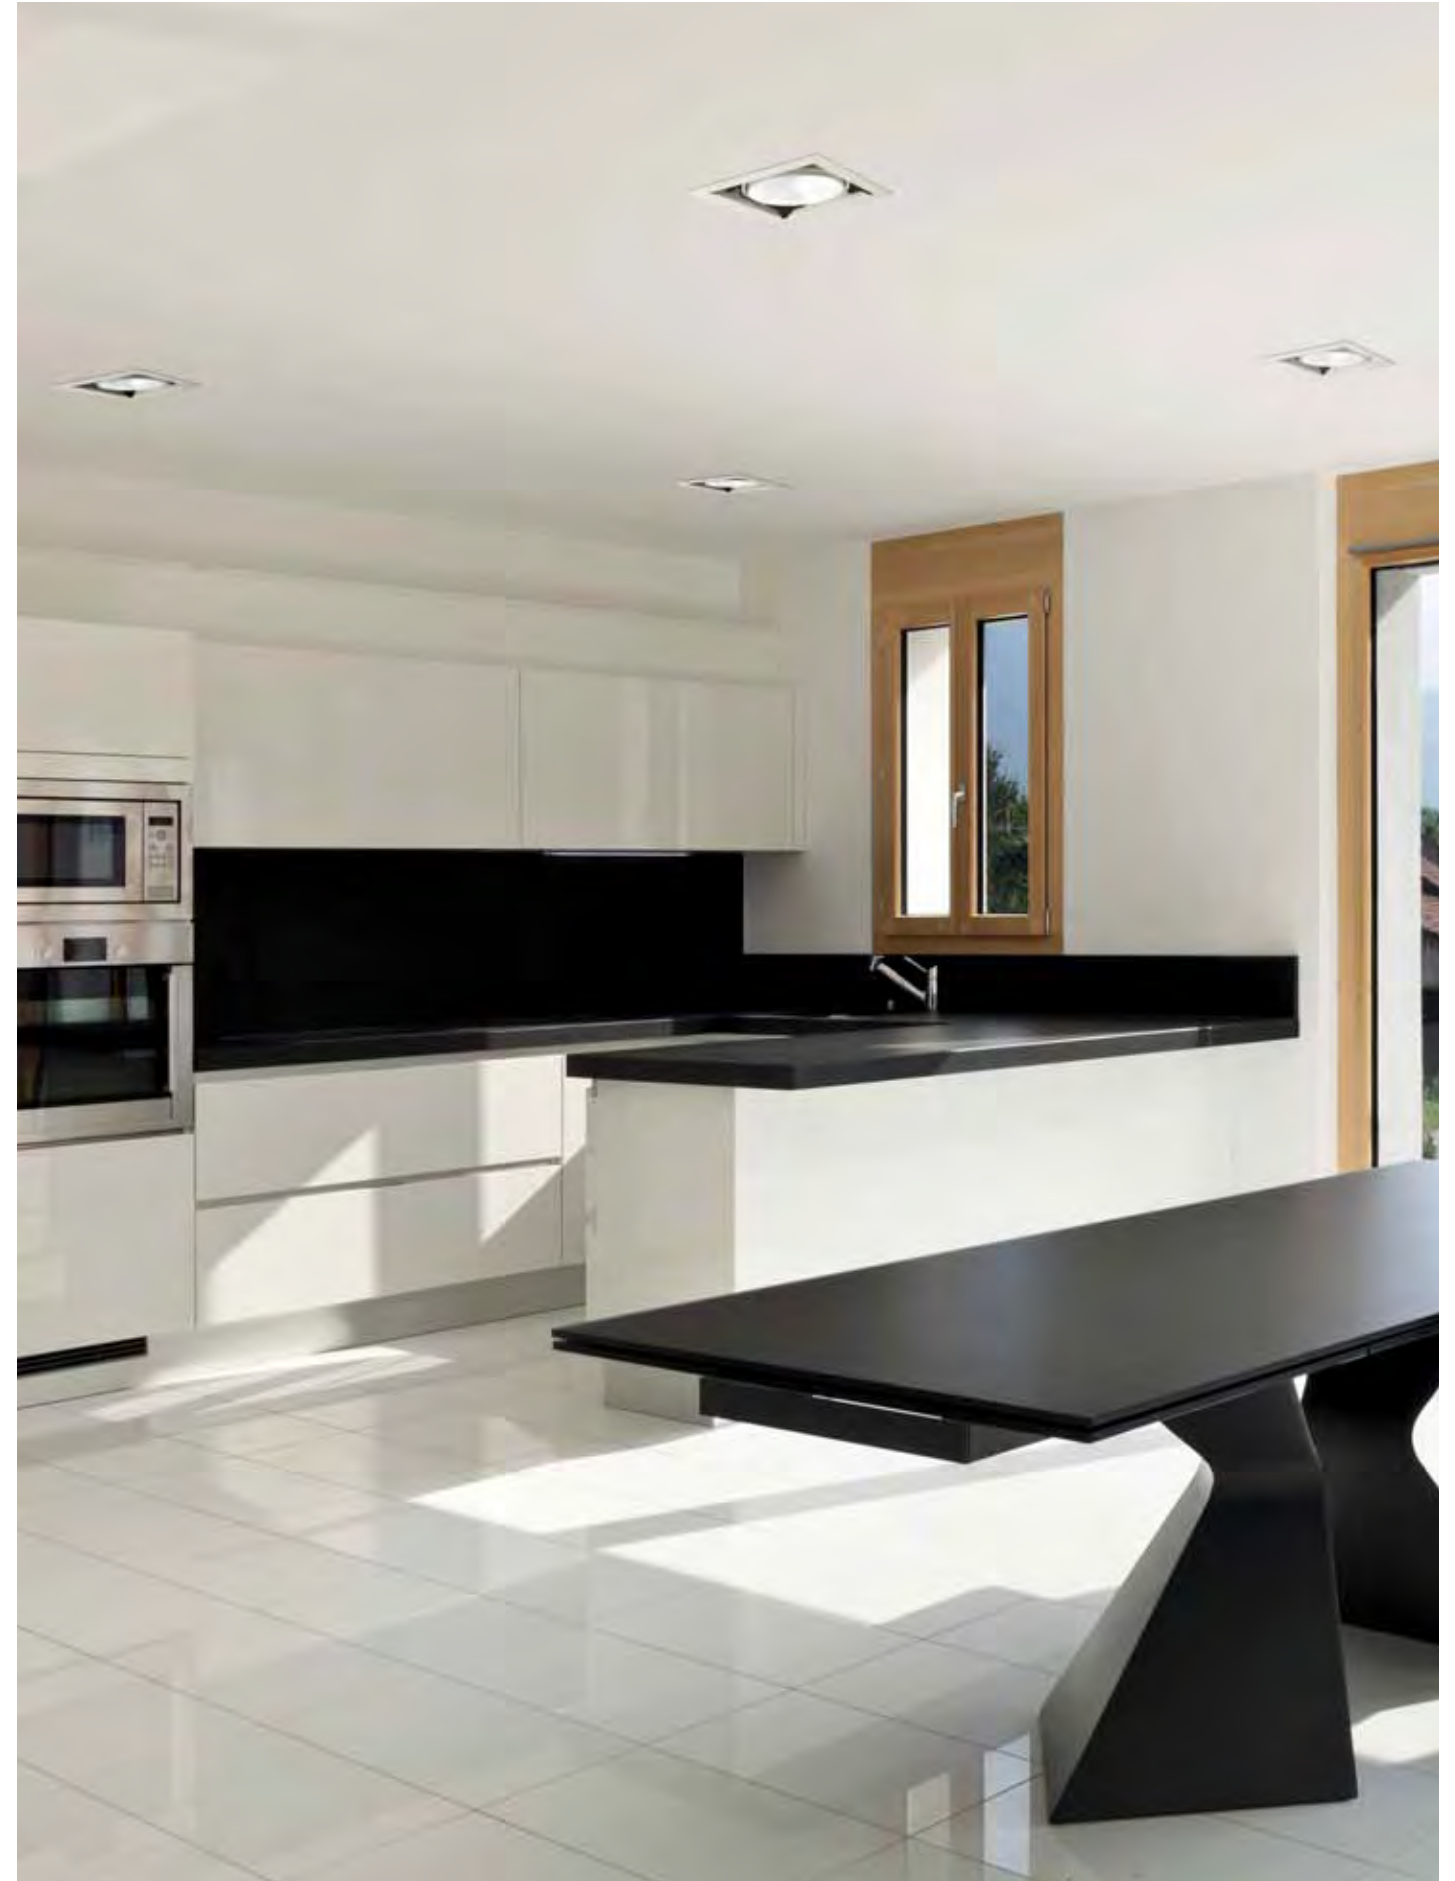

Cardan

MAT

Acero
Steel
Acier

○

Blanco mate
White matt
Blanc mat

340