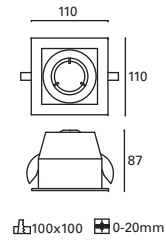

TC-1401-BLA ○