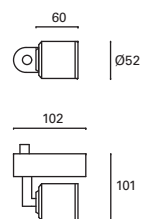

0,5 M

Elit

MAT Aluminio
Aluminium
Aluminium

DIF Cristal
Glass
Verre

Blanco mate
White matt
Blanc mat

TC-0306-BLA ○

W TOTAL 7,3W
LED 5,6W
 470 lm
 3000°K
 Included
V/Hz 100-240V
 50-60Hz
 Class II
 20
 60°
 355°
 90°
 ✓