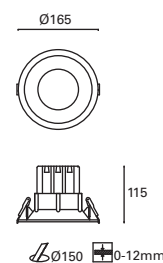

W TOTAL 18,7W
LED 17,3W
2300 lm
3000°k

Included

V/Hz 100-240V
50-60Hz

Class II 12 IP44

60°

✓