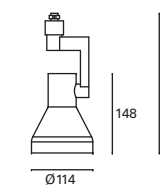

Kyo

MAT Aluminio
Aluminium
Aluminium

Blanco mate
White matt
Blanc mat

*

Compatible con carril monofásico
(TC-0437-BLA).
Proyector PAR-30 LED.

Compatible with single Phase Track.
(TC-0437-BLA).
PAR-30 LED spotlight.

Compatible avec rail monophasé.
(TC-0437-BLA).
Projecteur PAR-30.

Cone

MAT Acero
Steel
Acier

Blanco mate
White matt
Blanc mat

*

Compatible con carril monofásico
(TC-0437-BLA).
Proyector PAR-30 LED.

Compatible with single Phase Track.
(TC-0437-BLA).
PAR-30 LED spotlight.

Compatible avec rail monophasé.
(TC-0437-BLA).
Projecteur PAR-30.