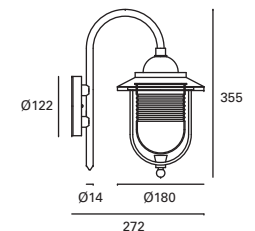

E-27
Max. 60W
L 140 mm - Ø 51 mm
V/Hz
110-240V
50-60Hz
Class I
6
IP44
IK06
✓