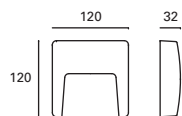

W TOTAL 3,1W
LED 2,6W
 300 lm
 4000°k

Included 100-240V
 50-60Hz

Class II 20 IP65 IK10

Sea Side Suitable

* 3 tapas incluidas.
 3 covers included.
 3 couvertures inclus.

Grove

MAT Polycarbonato + ABS
Polycarbonate + ABS
Polycarbonate + ABS