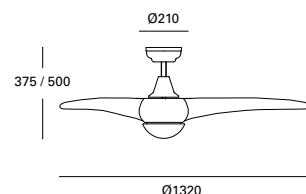

VE-0002-BLA ○
VE-0002-MAD ●

W TOTAL 6W	LED 6W 540 lm 3000°k	AIRFLOW 4500 CFM								Included 220-240V 50-60Hz	V/Hz 220-240V 50-60Hz		

	1	2	3	4	5
RPM	99	132	156	175	204
W	4	8	14	21	36