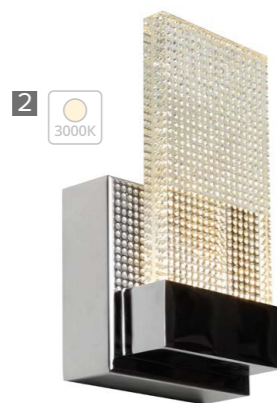

КОЛЛЕКЦИЯ
PIXEL

1
3000K

2
3000K

3
3000K

4
3000K

5
3000K

6
3000K

1 D4430-2M CR
350x140 | ↳ 60
9W | 220V

2 W4411-1 CR
160x100 | ↳ 55
4,5W | 220V

3 C4430-1 CR
30x70 | ⚡ 250 (min) - 1200 (max)
4,5W | 220V

C4430-3
750x70 | ⚡ 350 (min) - 1200 (max)
13,5W | 220V

5 C4430-5
⊙ 350 | ⚡ 350 (min) - 1200 (max)
22,5W | 220V

6 C4430-8R
⊙ 450 | ⚡ 400 (min) - 1200 (max)
36W | 220V

КОЛЛЕКЦИЯ
PIXEL