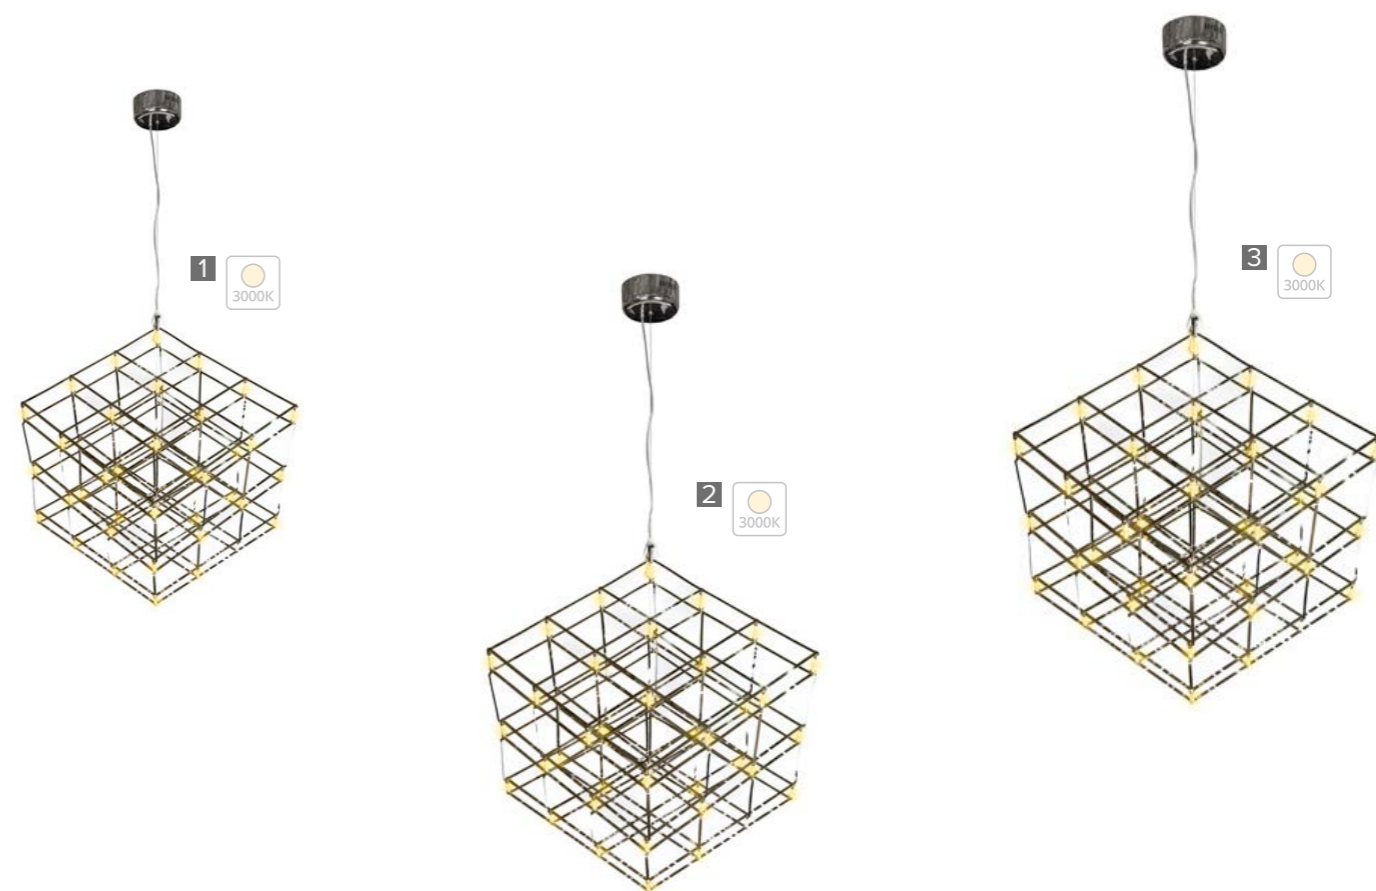

1 FQ-400-48 CR
400x400 | ↓ 500 (min) - 1200 (max)
21W | 220V

2 FQ-600-48 CR
600x600 | ↓ 700 (min) - 1200 (max)
41W | 220V

3 FQ-800-48 CR
800x800 | ↓ 850 (min) - 1200 (max)
62W | 220V