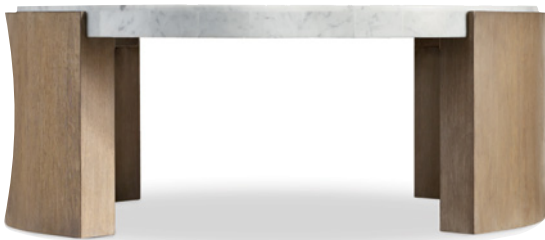

Elements like plated black nickel, stainless brushed brass and marble blend eclectically, and rustic modern finishes exude a cosmopolitan yet natural vibe.

Midnight - is the darker brown finish
Mountain Modern - is the medium greige finish
Stone Wash - is the light finish