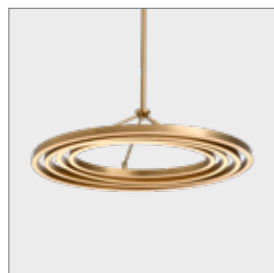

LED
Chandelier Kimpton
Antique brass finish
ø 120 x maximum H. 260 cm
113507