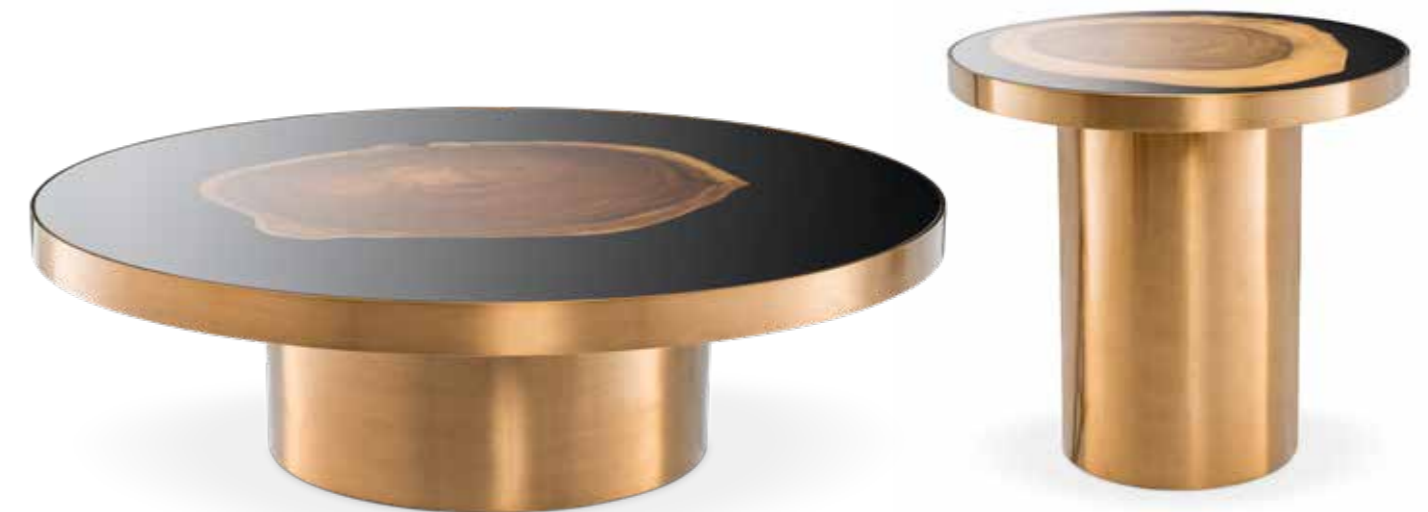

## COFFEE TABLE AND SIDE TABLE CONCORD

**Coffee Table Concord**

Brushed brass finish | wooden inlay  
 ø 120 x H. 34 cm  
 113411

**Side Table Concord**

Brushed brass finish | wooden inlay  
 ø 55 x H. 51 cm  
 113410