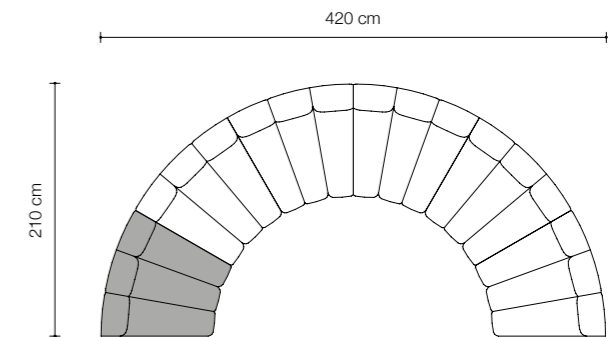

Well-rounded and comfy

Create a seating ensemble that's made for you by combining several Lando chairs to a semi-circular couch or a snug C-shaped seater. The tapered design of the seating, together with the velvet upholstery in Savona midnight blue, make this distinctive chair the perfect base element for a well-rounded sofa.

SOFA LANDO

Modular Sofa Lando

Savona midnight blue velvet | black legs
A. 109 | B. 95 | C. 83,5 | D. 65 | E. 41 cm
112689
Fabric composition
100% polyester

Modular Sofa Lando

Avalon white | black legs
A. 109 | B. 95 | C. 83,5 | D. 65 | E. 41 cm
113417
Fabric composition
100% polyester

Reference dimensions are indicated as follows:

A = width | B = depth | C = height - Seat: D = depth | E = height - Arm: F = height