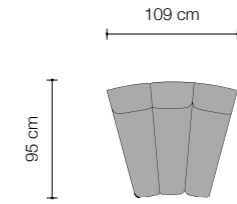

Well-rounded and comfy

Create a seating ensemble that's made for you by combining several Lando chairs to a semi-circular couch or a snug C-shaped seater. The tapered design of the seating, together with the velvet upholstery in Savona midnight blue, make this distinctive chair the perfect base element for a well-rounded sofa.

SOFA LANDO

Modular Sofa Lando

Savona midnight blue velvet | black legs
A. 109 | B. 95 | C. 83,5 | D. 65 | E. 41 cm
112689
Fabric composition
100% polyester

Modular Sofa Lando

Avalon white | black legs
A. 109 | B. 95 | C. 83,5 | D. 65 | E. 41 cm
113417
Fabric composition
100% polyester

Reference dimensions are indicated as follows:

A = width | B = depth | C = height - Seat: D = depth | E = height - Arm: F = height