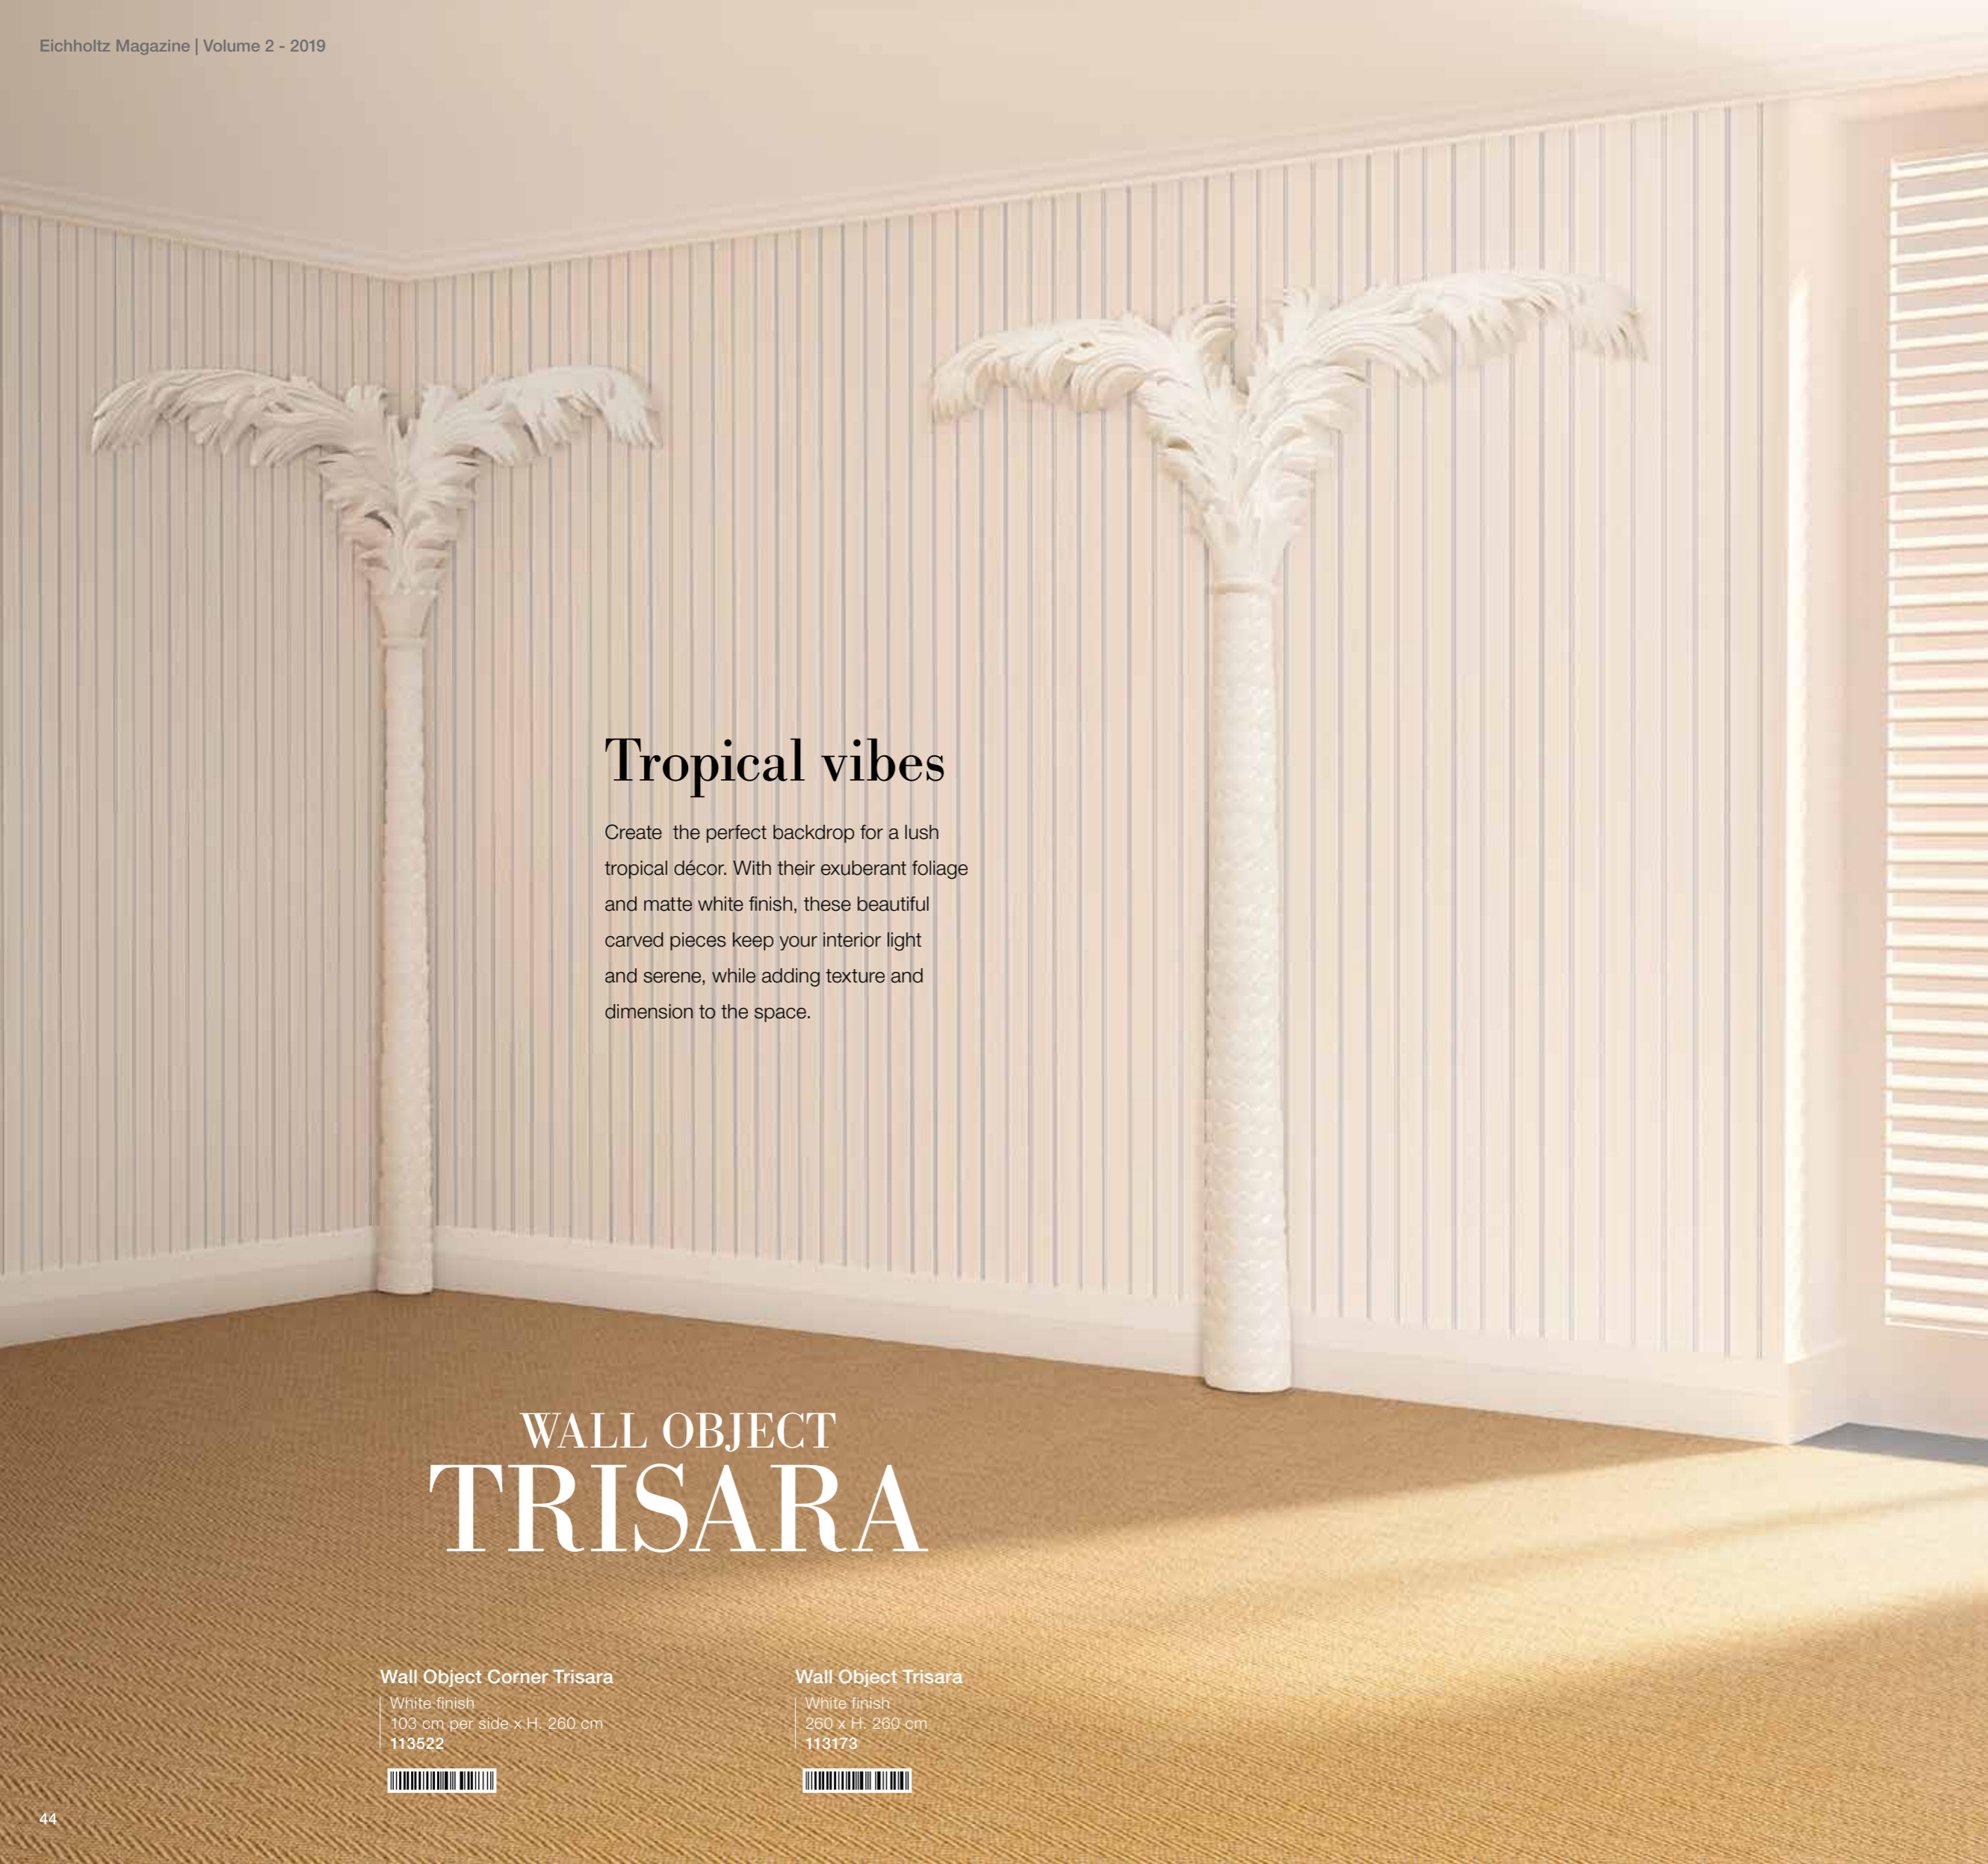

Tropical vibes

Create the perfect backdrop for a lush tropical décor. With their exuberant foliage and matte white finish, these beautiful carved pieces keep your interior light and serene, while adding texture and dimension to the space.

WALL OBJECT TRISARA

Wall Object Corner Trisara

White finish
103 cm per side x H. 260 cm
113522

Wall Object Trisara

White finish
260 x H. 260 cm
113173