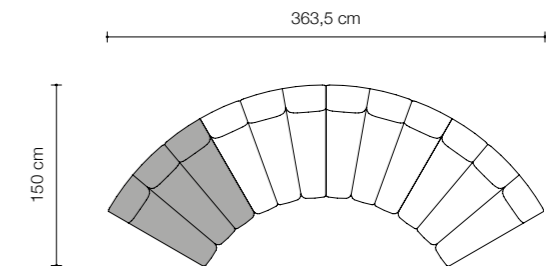

Well-rounded and comfy

Create a seating ensemble that's made for you by combining several Lando chairs to a semi-circular couch or a snug C-shaped seater. The tapered design of the seating, together with the velvet upholstery in Savona midnight blue, make this distinctive chair the perfect base element for a well-rounded sofa.

SOFA LANDO

Modular Sofa Lando

Savona midnight blue velvet | black legs
A. 109 | B. 95 | C. 83,5 | D. 65 | E. 41 cm
112689
Fabric composition
100% polyester

Modular Sofa Lando

Avalon white | black legs
A. 109 | B. 95 | C. 83,5 | D. 65 | E. 41 cm
113417
Fabric composition
100% polyester

Reference dimensions are indicated as follows:

A = width | B = depth | C = height - Seat: D = depth | E = height - Arm: F = height