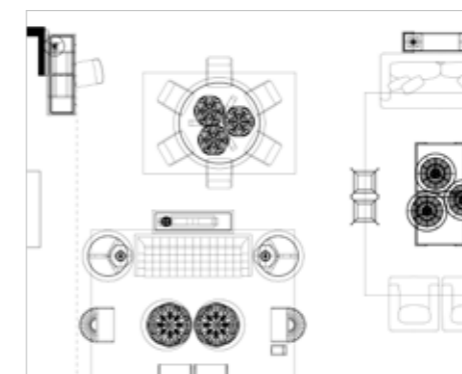

INTERIOR DESIGN

When it comes to planning a new project, the choices can be overwhelming. We have the knowledge, experience and resources to guide you through the process and set your project up for success. We love to translate your wishes into a customised solution and gladly advise you in the finishes, fixtures and details that will pull it all together.