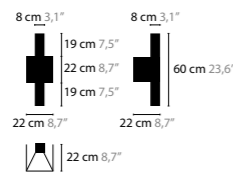

13320 / 13321 W1+2