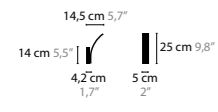

STREAM

DESIGN BY COEN MUNSTERS

13770 W1

STREAM H1 BASE: LED 1 X 7W / 24V / 2700K / 385LM
13710 COLOURS 02 16 32 33

STREAM H1 XL BASE: LED 1 X 13W / 24V / 2700K / 385LM
13712 COLOURS 02 16 32 33

STREAM H3 BASE: LED 3 X 7W / 24V / 2700K / 1155LM
13720 COLOURS 02 16 32 33

STREAM H3 XL BASE: LED 3 X 13W / 24V / 2700K / 1155LM
13722 COLOURS 02 16 32 33

STREAM H5 BASE: LED 5 X 7W / 24V / 2700K / 1925LM
13730 COLOURS 02 16 32 33

STREAM H5 XL BASE: LED 5 X 13W / 24V / 2700K / 1925LM
13732 COLOURS 02 16 32 33

STREAM H7 BASE: LED 7 X 7W / 24V / 2700K / 2695LM
13740 COLOURS 02 16 32 33

STREAM H7 XL BASE: LED 7 X 13W / 24V / 2700K / 2695LM
13742 COLOURS 02 16 32 33

STREAM W1 BASE: LED 1 X 4W / 24V / 2700K / 385LM
13770 COLOURS 02 16 32 33

STREAM W1 XL BASE: LED 1 X 7W / 24V / 2700K / 385LM
13772 COLOURS 02 16 32 33

STREAM W2 BASE: LED 1 X 7W / 24V / 2700K / 770LM
13780 COLOURS 02 16 32 33

STREAM W2 XL BASE: LED 1 X 13W / 24V / 2700K / 770LM
13782 COLOURS 02 16 32 33

STREAM F2 XL BASE: LED 1 X 13W / 24V / 2700K / 770LM
13790 COLOURS 02 16 32 33

1. **COLOURS**
2. 02 CHROME
   - 16 MATT NICKEL
   - 32 BLACK STRUCTURE
   - 33 WHITE STRUCTURE

▶ OTHER COLOURS ON REQUEST