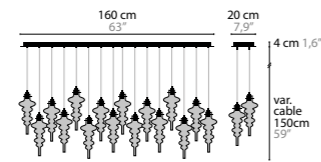

REFLEXX
DESIGN BY COEN MUNSTERS

14375 H16L

REFLEXX H1 BASE: 1 X LED 6W / 3000K / 425LM
14350 COLOURS 00 02 32 CLEAR GLASS

REFLEXX H3 BASE: 3 X LED 6W / 3000K / 1275LM
14355 COLOURS 00 02 32 CLEAR GLASS

REFLEXX H5 BASE: 5 X LED 6W / 3000K / 2125LM
14360 COLOURS 00 02 32 CLEAR GLASS

REFLEXX H8 BASE: 8 X LED 6W / 3000K / 3400LM
14365 COLOURS 00 02 32 CLEAR GLASS

REFLEXX H8L BASE: 8 X LED 6W / 3000K / 3400LM
14370 COLOURS 00 02 32 CLEAR GLASS

REFLEXX H16L BASE: 16 X LED 6W / 3000K / 6800LM
14375 COLOURS 00 02 32 CLEAR GLASS

REFLEXX W1 BASE: 1 X LED 6W / 3000K / 425LM
14380 COLOURS 00 02 32 CLEAR GLASS

REFLEXX W1+1 BASE: 2 X LED 6W / 3000K / 850LM
14385 COLOURS 00 02 32 CLEAR GLASS

GENERAL INFORMATION: - DIMMABLE

REFLEXX XXL
DESIGN BY COEN MUNSTERS

REFLEXX H1 XXL BASE: 1 X GU10 / 220V
14400 CLEAR GLASS COLOURS 00 02 32

REFLEXX T1 XXL BASE: 1 X E27 / 220V
14405 CLEAR GLASS COLOURS 00 02 32

GENERAL INFORMATION: - DIMMABLE