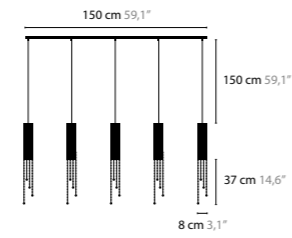

12240 > 12245 H5