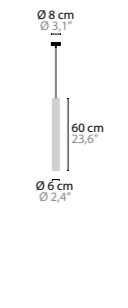

INFINITY
DESIGN BY COEN MUNSTERS

INFINITY H12 BASE: 12 X GU10 / 220V / MAX. 50W
14570 35CM COLOURS 00 01 02 05 10 12 13 14 16
14571 53CM COLOURS 00 01 02 05 10 12 13 14 16

INFINITY H14 BASE: 14 X GU10 / 220V / MAX. 50W
14572 35CM COLOURS 00 01 02 05 10 12 13 14 16
14573 53CM COLOURS 00 01 02 05 10 12 13 14 16

INFINITY H18 BASE: 18 X GU10 / 220V / MAX. 50W
14574 35CM + 53CM COLOURS 00 01 02 05 10 12 13 14 16

1. **COLOURS**
2. 00 BRILLIANT BRASS
   - 01 SATIN BRASS
   - 02 CHROME
   - 05 BRONZE
   - 10 BLACK MATT
   - 12 BLACK GLOSSY
   - 13 WHITE GLOSSY
   - 14 WHITE MATT
   - 16 MATT NICKEL

GENERAL INFORMATION: - DIMMABLE
- OTHER SIZES AND COLOURS ON REQUEST
- CRYSTAL CHAINS INCLUDED. CUSTOMER'S CHOICE WHETHER TO USE THEM

OTHER COLOURS ON REQUEST

14530 H1

INFINITY H8 BASE: 8 X GU10 / 220V / MAX. 50W
14535 3 X 40 CM, 3 X 60 CM, 2 X 90 CM
COLOURS 00 01 02 05 10 12 13 14 16

INFINITY H12 BASE: 12 X GU10 / 220V / MAX. 50W
14536 4 X 40 CM, 4 X 60 CM, 4 X 90 CM
COLOURS 00 01 02 05 10 12 13 14 16

INFINITY H16 BASE: 16 X GU10 / 220V / MAX. 50W
14537 4 X 40 CM, 5 X 60 CM, 5 X 90 CM, 2 X 145 CM
COLOURS 00 01 02 05 10 12 13 14 16

INFINITY H1 BASE: 1 X GU10 / 220V / MAX. 50W
14528 25 CM TUBE COLOURS 00 01 02 05 10 12 13 14 16
14529 40 CM TUBE COLOURS 00 01 02 05 10 12 13 14 16
14530 60 CM TUBE COLOURS 00 01 02 05 10 12 13 14 16
14531 90 CM TUBE COLOURS 00 01 02 05 10 12 13 14 16
14532 145 CM TUBE COLOURS 00 01 02 05 10 12 13 14 16

1. **COLOURS**
2. 00 BRILLIANT BRASS
   - 01 SATIN BRASS
   - 02 CHROME
   - 05 BRONZE
   - 10 BLACK MATT
   - 12 BLACK GLOSSY
   - 13 WHITE GLOSSY
   - 14 WHITE MATT
   - 16 MATT NICKEL

GENERAL INFORMATION: - DIMMABLE
- OTHER SIZES AND COLOURS ON REQUESTS

OTHER COLOURS ON REQUEST