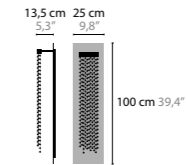

10946 / 10948 W1 S C

10952 / 10954 W1 S CXL

10958 / 10960 W1 M C

10964 / 10966 W1 M CXL

10970 / 10972 W1 L C

10976 / 10978 W1 L CXL

10982 / 10984 W1 WALLPANEL

FROZEN EYES W1 S C

BASE: LED 3W / 2700K / 24V / 2700K / 375LM

10946 WITH CRYSTAL	COLOURS 00 01 02 05 10 12 13 14 16
10947 WITH SPECTRA® CRYSTAL	COLOURS 00 01 02 05 10 12 13 14 16
10948 WITH SWAROVSKI® STRASS®	COLOURS 00 01 02 05 10 12 13 14 16

FROZEN EYES W1 S CXL

BASE: LED 3W / 2700K / 24V / 2700K / 375LM

10952 WITH CRYSTAL	COLOURS 00 01 02 05 10 12 13 14 16
10953 WITH SPECTRA® CRYSTAL	COLOURS 00 01 02 05 10 12 13 14 16
10954 WITH SWAROVSKI® STRASS®	COLOURS 00 01 02 05 10 12 13 14 16

FROZEN EYES W1 M C

BASE: LED 5W / 2700K / 24V / 2700K / 625LM

10958 WITH CRYSTAL	COLOURS 00 01 02 05 10 12 13 14 16
10959 WITH SPECTRA® CRYSTAL	COLOURS 00 01 02 05 10 12 13 14 16
10960 WITH SWAROVSKI® STRASS®	COLOURS 00 01 02 05 10 12 13 14 16

FROZEN EYES W1 M CXL

BASE: LED 5W / 2700K / 24V / 2700K / 625LM

10964 WITH CRYSTAL	COLOURS 00 01 02 05 10 12 13 14 16
10965 WITH SPECTRA® CRYSTAL	COLOURS 00 01 02 05 10 12 13 14 16
10966 WITH SWAROVSKI® STRASS®	COLOURS 00 01 02 05 10 12 13 14 16

FROZEN EYES W1 L C

BASE: LED 8W / 2700K / 24V / 2700K / 1000LM

10970 WITH CRYSTAL	COLOURS 00 01 02 05 10 12 13 14 16
10971 WITH SPECTRA® CRYSTAL	COLOURS 00 01 02 05 10 12 13 14 16
10972 WITH SWAROVSKI® STRASS®	COLOURS 00 01 02 05 10 12 13 14 16

FROZEN EYES W1 L CXL

BASE: LED 8W / 2700K / 24V / 2700K / 1000LM

10976 WITH CRYSTAL	COLOURS 00 01 02 05 10 12 13 14 16
10977 WITH SPECTRA® CRYSTAL	COLOURS 00 01 02 05 10 12 13 14 16
10978 WITH SWAROVSKI® STRASS®	COLOURS 00 01 02 05 10 12 13 14 16

FROZEN EYES W1 WALLPANEL

BASE: LED 3W / 2700K / 24V / 2700K / 375LM

10982 WITH CRYSTAL	COLOURS 00 01 02 05 10 12 13 14 16
10983 WITH SPECTRA® CRYSTAL	COLOURS 00 01 02 05 10 12 13 14 16
10984 WITH SWAROVSKI® STRASS®	COLOURS 00 01 02 05 10 12 13 14 16

COLOURS	00	01	02	05	10	12	13	14	16
	BRILLIANT BRASS	SATIN BRASS	CHROME	BRONZE	BLACK MATT	BLACK GLOSSY	WHITE GLOSSY	WHITE MATT	MATT NICKEL

GENERAL INFORMATION: - DIMMABLE

OTHER COLOURS ON REQUEST