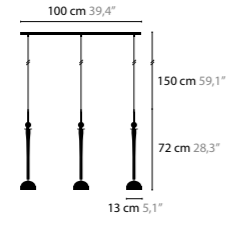

12820 / 12821 H3