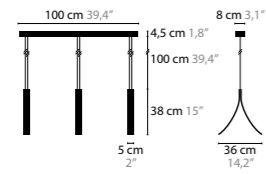

STREAM

DESIGN BY COEN MUNSTERS

13722 H3 XL

STREAM H1 BASE: LED 1 X 7W / 24V / 2700K / 385LM
13710 COLOURS 02 16 32 33

STREAM H1 XL BASE: LED 1 X 13W / 24V / 2700K / 385LM
13712 COLOURS 02 16 32 33

STREAM H3 BASE: LED 3 X 7W / 24V / 2700K / 1155LM
13720 COLOURS 02 16 32 33

STREAM H3 XL BASE: LED 3 X 13W / 24V / 2700K / 1155LM
13722 COLOURS 02 16 32 33

STREAM H5 BASE: LED 5 X 7W / 24V / 2700K / 1925LM
13730 COLOURS 02 16 32 33

STREAM H5 XL BASE: LED 5 X 13W / 24V / 2700K / 1925LM
13732 COLOURS 02 16 32 33

STREAM H7 BASE: LED 7 X 7W / 24V / 2700K / 2695LM
13740 COLOURS 02 16 32 33

STREAM H7 XL BASE: LED 7 X 13W / 24V / 2700K / 2695LM
13742 COLOURS 02 16 32 33

STREAM W1 BASE: LED 1 X 4W / 24V / 2700K / 385LM
13770 COLOURS 02 16 32 33

STREAM W1 XL BASE: LED 1 X 7W / 24V / 2700K / 385LM
13772 COLOURS 02 16 32 33

STREAM W2 BASE: LED 1 X 7W / 24V / 2700K / 770LM
13780 COLOURS 02 16 32 33

STREAM W2 XL BASE: LED 1 X 13W / 24V / 2700K / 770LM
13782 COLOURS 02 16 32 33

STREAM F2 XL BASE: LED 1 X 13W / 24V / 2700K / 770LM
13790 COLOURS 02 16 32 33

1. **COLOURS**
2. 02 CHROME
   - 16 MATT NICKEL
   - 32 BLACK STRUCTURE
   - 33 WHITE STRUCTURE

▶ OTHER COLOURS ON REQUEST