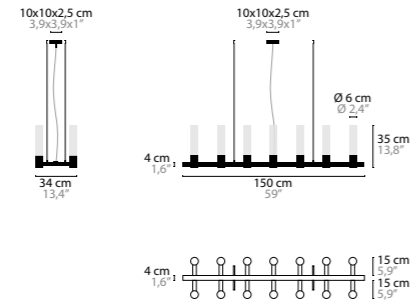

INFINITY
DESIGN BY COEN MUNSTERS

14572 H14

INFINITY H12 BASE: 12 X GU10 / 220V / MAX. 50W
14570 35CM COLOURS 00 01 02 05 10 12 13 14 16
14571 53CM COLOURS 00 01 02 05 10 12 13 14 16

INFINITY H14 BASE: 14 X GU10 / 220V / MAX. 50W
14572 35CM COLOURS 00 01 02 05 10 12 13 14 16
14573 53CM COLOURS 00 01 02 05 10 12 13 14 16

INFINITY H18 BASE: 18 X GU10 / 220V / MAX. 50W
14574 35CM + 53CM COLOURS 00 01 02 05 10 12 13 14 16

1. **COLOURS**
2. 00 BRILLIANT BRASS
   - 01 SATIN BRASS
   - 02 CHROME
   - 05 BRONZE
   - 10 BLACK MATT
   - 12 BLACK GLOSSY
   - 13 WHITE GLOSSY
   - 14 WHITE MATT
   - 16 MATT NICKEL

GENERAL INFORMATION: - DIMMABLE
- OTHER SIZES AND COLOURS ON REQUEST
- CRYSTAL CHAINS INCLUDED. CUSTOMER'S CHOICE WHETHER TO USE THEM

OTHER COLOURS ON REQUEST

INFINITY H8 BASE: 8 X GU10 / 220V / MAX. 50W
14535 3 X 40 CM, 3 X 60 CM, 2 X 90 CM
COLOURS 00 01 02 05 10 12 13 14 16

INFINITY H12 BASE: 12 X GU10 / 220V / MAX. 50W
14536 4 X 40 CM, 4 X 60 CM, 4 X 90 CM
COLOURS 00 01 02 05 10 12 13 14 16

INFINITY H16 BASE: 16 X GU10 / 220V / MAX. 50W
14537 4 X 40 CM, 5 X 60 CM, 5 X 90 CM, 2 X 145 CM
COLOURS 00 01 02 05 10 12 13 14 16

INFINITY H1 BASE: 1 X GU10 / 220V / MAX. 50W
14528 25 CM TUBE COLOURS 00 01 02 05 10 12 13 14 16
14529 40 CM TUBE COLOURS 00 01 02 05 10 12 13 14 16
14530 60 CM TUBE COLOURS 00 01 02 05 10 12 13 14 16
14531 90 CM TUBE COLOURS 00 01 02 05 10 12 13 14 16
14532 145 CM TUBE COLOURS 00 01 02 05 10 12 13 14 16

1. **COLOURS**
2. 00 BRILLIANT BRASS
   - 01 SATIN BRASS
   - 02 CHROME
   - 05 BRONZE
   - 10 BLACK MATT
   - 12 BLACK GLOSSY
   - 13 WHITE GLOSSY
   - 14 WHITE MATT
   - 16 MATT NICKEL

GENERAL INFORMATION: - DIMMABLE
- OTHER SIZES AND COLOURS ON REQUESTS

OTHER COLOURS ON REQUEST