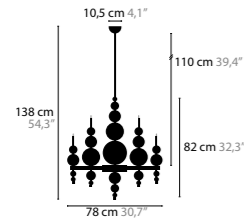

TEARS FROM MOON
DESIGN BY COEN MUNSTERS

13070 > 13073
H12

13074 > 13077
H12+12