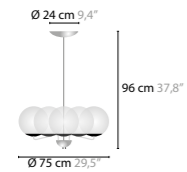

INNERBLOOM

DESIGN BY COEN MUNSTERS

13983 H5