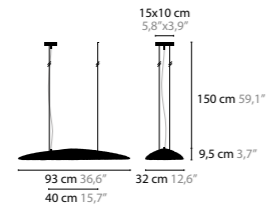

NIGHT IN PARIS

DESIGN BY COEN MUNSTERS

11710 / 11711 H8