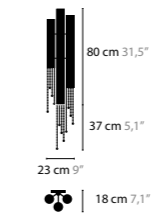

12320 / 12321 W3+3