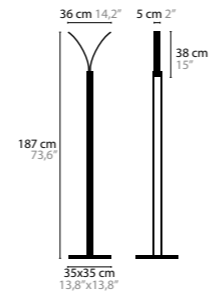

STREAM

DESIGN BY COEN MUNSTERS

STREAM H1 BASE: LED 1 X 7W / 24V / 2700K / 385LM
13710 COLOURS 02 16 32 33

STREAM H1 XL BASE: LED 1 X 13W / 24V / 2700K / 385LM
13712 COLOURS 02 16 32 33

STREAM H3 BASE: LED 3 X 7W / 24V / 2700K / 1155LM
13720 COLOURS 02 16 32 33

STREAM H3 XL BASE: LED 3 X 13W / 24V / 2700K / 1155LM
13722 COLOURS 02 16 32 33

STREAM H5 BASE: LED 5 X 7W / 24V / 2700K / 1925LM
13730 COLOURS 02 16 32 33

STREAM H5 XL BASE: LED 5 X 13W / 24V / 2700K / 1925LM
13732 COLOURS 02 16 32 33

STREAM H7 BASE: LED 7 X 7W / 24V / 2700K / 2695LM
13740 COLOURS 02 16 32 33

STREAM H7 XL BASE: LED 7 X 13W / 24V / 2700K / 2695LM
13742 COLOURS 02 16 32 33

STREAM W1 BASE: LED 1 X 4W / 24V / 2700K / 385LM
13770 COLOURS 02 16 32 33

STREAM W1 XL BASE: LED 1 X 7W / 24V / 2700K / 385LM
13772 COLOURS 02 16 32 33

STREAM W2 BASE: LED 1 X 7W / 24V / 2700K / 770LM
13780 COLOURS 02 16 32 33

STREAM W2 XL BASE: LED 1 X 13W / 24V / 2700K / 770LM
13782 COLOURS 02 16 32 33

STREAM F2 XL BASE: LED 1 X 13W / 24V / 2700K / 770LM
13790 COLOURS 02 16 32 33

13790 F2 XL

1. **COLOURS**
2. 02 CHROME
   - 16 MATT NICKEL
   - 32 BLACK STRUCTURE
   - 33 WHITE STRUCTURE

▶ OTHER COLOURS ON REQUEST