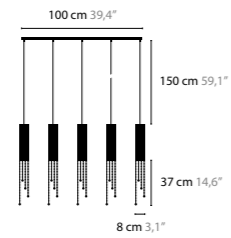

12220 > 12225 H5