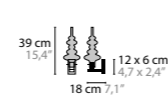

REFLEXX
DESIGN BY COEN MUNSTERS

14380 W1

REFLEXX H1 BASE: 1 X LED 6W / 3000K / 425LM
14350 COLOURS 00 02 32 CLEAR GLASS

REFLEXX H3 BASE: 3 X LED 6W / 3000K / 1275LM
14355 COLOURS 00 02 32 CLEAR GLASS

REFLEXX H5 BASE: 5 X LED 6W / 3000K / 2125LM
14360 COLOURS 00 02 32 CLEAR GLASS

REFLEXX H8 BASE: 8 X LED 6W / 3000K / 3400LM
14365 COLOURS 00 02 32 CLEAR GLASS

REFLEXX H8L BASE: 8 X LED 6W / 3000K / 3400LM
14370 COLOURS 00 02 32 CLEAR GLASS

REFLEXX H16L BASE: 16 X LED 6W / 3000K / 6800LM
14375 COLOURS 00 02 32 CLEAR GLASS

REFLEXX W1 BASE: 1 X LED 6W / 3000K / 425LM
14380 COLOURS 00 02 32 CLEAR GLASS

REFLEXX W1+1 BASE: 2 X LED 6W / 3000K / 850LM
14385 COLOURS 00 02 32 CLEAR GLASS

GENERAL INFORMATION: - DIMMABLE

REFLEXX XXL
DESIGN BY COEN MUNSTERS

REFLEXX H1 XXL BASE: 1 X GU10 / 220V
14400 CLEAR GLASS COLOURS 00 02 32

REFLEXX T1 XXL BASE: 1 X E27 / 220V
14405 CLEAR GLASS COLOURS 00 02 32

GENERAL INFORMATION: - DIMMABLE