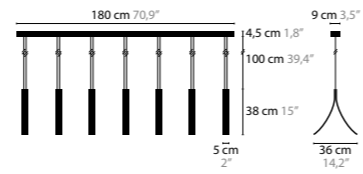

STREAM

DESIGN BY COEN MUNSTERS

13742 H7 XL

STREAM H1 BASE: LED 1 X 7W / 24V / 2700K / 385LM
13710 COLOURS 02 16 32 33

STREAM H1 XL BASE: LED 1 X 13W / 24V / 2700K / 385LM
13712 COLOURS 02 16 32 33

STREAM H3 BASE: LED 3 X 7W / 24V / 2700K / 1155LM
13720 COLOURS 02 16 32 33

STREAM H3 XL BASE: LED 3 X 13W / 24V / 2700K / 1155LM
13722 COLOURS 02 16 32 33

STREAM H5 BASE: LED 5 X 7W / 24V / 2700K / 1925LM
13730 COLOURS 02 16 32 33

STREAM H5 XL BASE: LED 5 X 13W / 24V / 2700K / 1925LM
13732 COLOURS 02 16 32 33

STREAM H7 BASE: LED 7 X 7W / 24V / 2700K / 2695LM
13740 COLOURS 02 16 32 33

STREAM H7 XL BASE: LED 7 X 13W / 24V / 2700K / 2695LM
13742 COLOURS 02 16 32 33

STREAM W1 BASE: LED 1 X 4W / 24V / 2700K / 385LM
13770 COLOURS 02 16 32 33

STREAM W1 XL BASE: LED 1 X 7W / 24V / 2700K / 385LM
13772 COLOURS 02 16 32 33

STREAM W2 BASE: LED 1 X 7W / 24V / 2700K / 770LM
13780 COLOURS 02 16 32 33

STREAM W2 XL BASE: LED 1 X 13W / 24V / 2700K / 770LM
13782 COLOURS 02 16 32 33

STREAM F2 XL BASE: LED 1 X 13W / 24V / 2700K / 770LM
13790 COLOURS 02 16 32 33

1. **COLOURS**
2. 02 CHROME
   - 16 MATT NICKEL
   - 32 BLACK STRUCTURE
   - 33 WHITE STRUCTURE

▶ OTHER COLOURS ON REQUEST