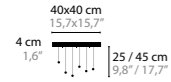

▷ OTHER COLOURS ON REQUEST

11934 CRYSTAL
11935 SPECTRA® CRYSTAL
11936 SWAROVSKI® STRASS®

SPRANKLING

DESIGN BY COEN MUNSTERS

12672 > 12673 C9

12676 > 12677 C9

12680 > 12681 C9

12632 > 12633 C10