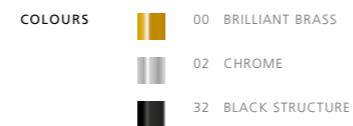

REFLEXX H1 BASE: 1 X LED 6W / 3000K / 425LM
14350 COLOURS 00 02 32 CLEAR GLASS

REFLEXX H3 BASE: 3 X LED 6W / 3000K / 1275LM
14355 COLOURS 00 02 32 CLEAR GLASS

REFLEXX H5 BASE: 5 X LED 6W / 3000K / 2125LM
14360 COLOURS 00 02 32 CLEAR GLASS

REFLEXX H8 BASE: 8 X LED 6W / 3000K / 3400LM
14365 COLOURS 00 02 32 CLEAR GLASS

REFLEXX H8L BASE: 8 X LED 6W / 3000K / 3400LM
14370 COLOURS 00 02 32 CLEAR GLASS

REFLEXX H16L BASE: 16 X LED 6W / 3000K / 6800LM
14375 COLOURS 00 02 32 CLEAR GLASS

REFLEXX W1 BASE: 1 X LED 6W / 3000K / 425LM
14380 COLOURS 00 02 32 CLEAR GLASS

REFLEXX W1+1 BASE: 2 X LED 6W / 3000K / 850LM
14385 COLOURS 00 02 32 CLEAR GLASS

GENERAL INFORMATION: - DIMMABLE