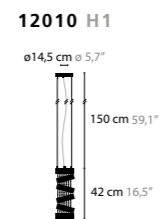

SECRET CLUB
DESIGN BY COEN MUNSTERS

SECRET CLUB H1 BASE: 1 X GU10 / 220V / MAX. 50W
12010 WITH SWAROVSKI® STRASS® COLOURS 02

COLOURS 02 CHROME

SEE, OR DON'T SEE
THE CRYSTALS
PLAYING INSIDE.
IT'S A SECRET.
LOOK INTO
THE OPEN SPACES
AND TRY TO SEE WHAT
YOU WANT TO SEE.