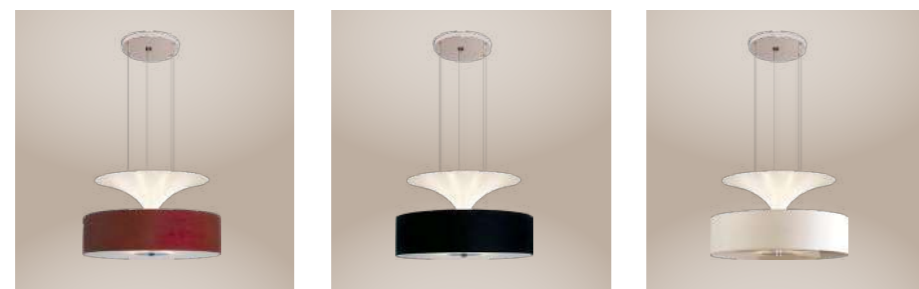

AIRWAVE
DESIGN BY COEN MUNSTERS

10050 C5

10060 C5 XL

10010 / 10011 H5+2

10020 / 10021 H5+2 XL