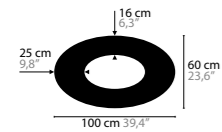

ROUND

OVAL

SKY CYCLES - OVAL / ROUND / SQUARE

DESIGN BY COEN MUNSTERS

12400 > 12402 H8

12410 > 12412 H6

12416 > 12418 H12

12422 > 12424 H12