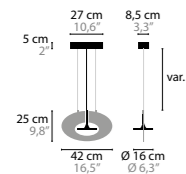

EYE IN THE SKY

DESIGN BY RENÉE PLOEGMAKERS

14600 / 14601 H1 MINI