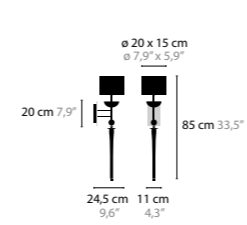

12820 / 12821 H3

12830 / 12831 H5

12840 H9

12850 / 12851 W1

SWEET SYMPHONY H1 BASE: 1 X GU10 / 220V / MAX. 50W

12810	BLACK GLASS	COLOURS	00 01 02 05 10 12 16
12811	CLEAR GLASS	COLOURS	00 01 02 05 10 12 16

SWEET SYMPHONY H3 BASE: 3 X GU10 / 220V / MAX. 50W