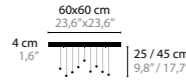

▷ OTHER COLOURS ON REQUEST

11934 CRYSTAL
11935 SPECTRA® CRYSTAL
11936 SWAROVSKI® STRASS®

SPRANKLING

DESIGN BY COEN MUNSTERS

12672 > 12673 C9

12676 > 12677 C9

12680 > 12681 C9

12632 > 12633 C10