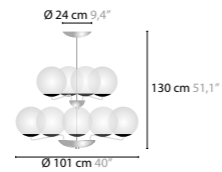

INNERBLOOM

DESIGN BY COEN MUNSTERS

13989 H12

INNERBLOOM H5 BASE: 5 X E27 / 220V / MAX 40W

13983 COLOURS 32 (FITTING BASE SATIN BRASS 01)

INNERBLOOM H8 BASE: 8 X E27 / 220V / MAX 40W

13986 COLOURS 32 (FITTING BASE SATIN BRASS 01)

INNERBLOOM H12 BASE: 12 X E27 / 220V / MAX 40W

13989 COLOURS 32 (FITTING BASE SATIN BRASS 01)

INNERBLOOM W1 BASE: 1 X E27 / 220V / MAX 40W

13992 COLOURS 32 (FITTING BASE SATIN BRASS 01)

1. **COLOUR FITTING** ■ 01 SATIN BRASS
2. **COLOURS** ■ 32 BLACK STRUCTURE

GENERAL INFORMATION: - DIMMABLE
- INNERBLOOM W1, H5, H8, H12 HAVE STANDARD BULB HOLDER IN SATIN BRASS BASE COVERING

▶ OTHER COLOURS ON REQUEST