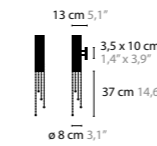

12300 > 12309 W1+1