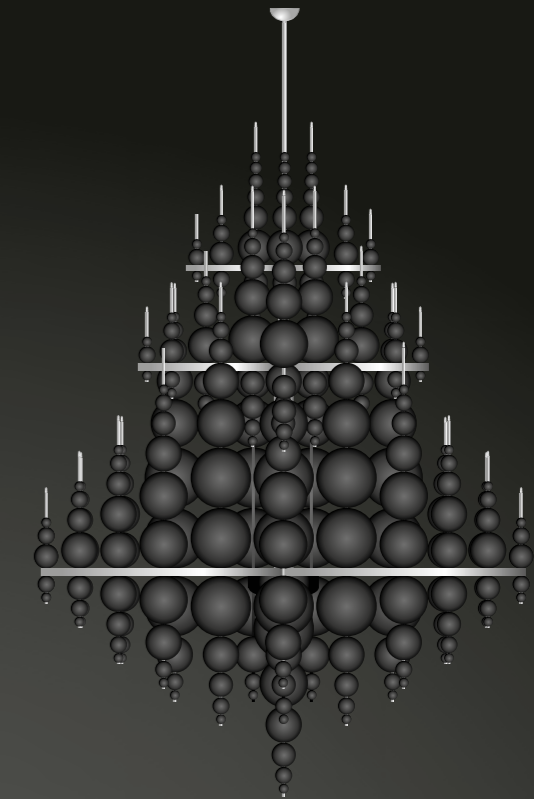

SIZE CUSTOMISED

LET US HELP YOU ELABORATE ON YOUR OWN IDEAS WITH OUR COLLECTION. WE CAN ADAPT THE COLLECTION DEPENDENT ON YOUR REQUIREMENTS, OFFERING A RANGE OF SIZES AND COLOURS WITH THE HIGH-QUALITY MATERIALS YOU CAN EXPECT FROM US. WE BELIEVE OUR STRONG CUSTOMER COMMITMENT IS THE BASE FOR US TO CREATE STUNNING PROJECTS TOGETHER. FOR MORE IDEAS, PLEASE VISIT OUR WEBSITE AND FOLLOW US ON SOCIAL MEDIA.