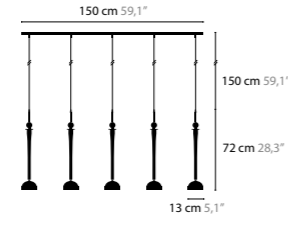

12830 / 12831 H5