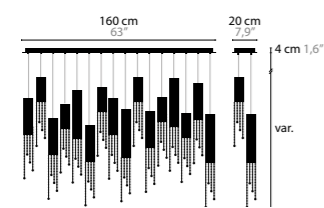

12180 / 12181 H16L