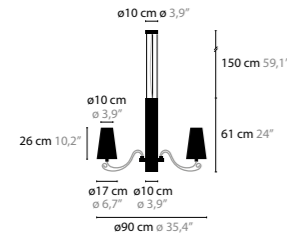

ARABIAN PEARLS

DESIGN BY COEN MUNSTERS

10110 / 10111 H6+1