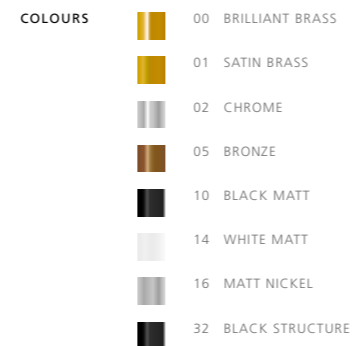

GENERAL INFORMATION:

- FOR MOST POSSIBLE FLEXIBILITY OF CABLES WE USE TRANSPARANT SILICON CABLE
- DIMMABLE
- CABLE LENGTH ADJUSTABLE AND ON REQUEST