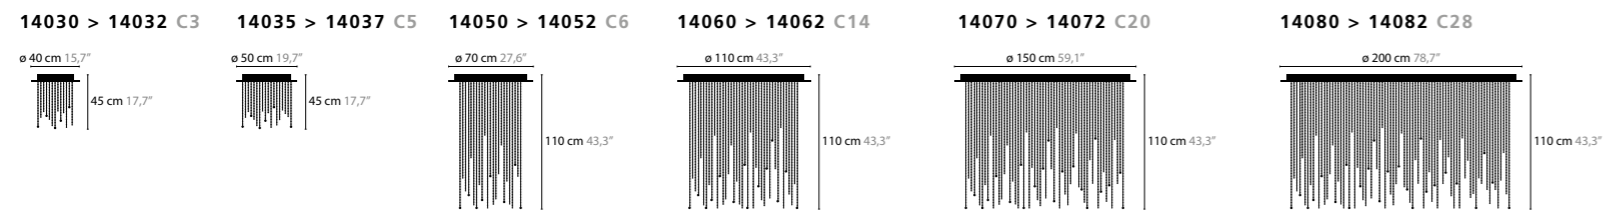

OTHER COLOURS ON REQUEST

ICE FALL
DESIGN BY COEN MUNSTERS

ICE FALL C3 BASE: 3 X GU10 / 220V / MAX. 50W
14030 CRYSTAL COLOURS 01 02 05 10 12 16
14031 SPECTRA® CRYSTAL COLOURS 01 02 05 10 12 16
14032 SWAROVSKI® STRASS® COLOURS 01 02 05 10 12 16