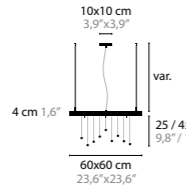

12656 > 12657 H9