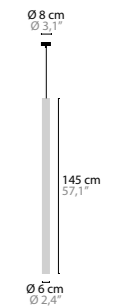

14532 H1

INFINITY H8 BASE: 8 X GU10 / 220V / MAX. 50W
14535 3 X 40 CM, 3 X 60 CM, 2 X 90 CM
COLOURS 00 01 02 05 10 12 13 14 16

INFINITY H12 BASE: 12 X GU10 / 220V / MAX. 50W
14536 4 X 40 CM, 4 X 60 CM, 4 X 90 CM
COLOURS 00 01 02 05 10 12 13 14 16

INFINITY H16 BASE: 16 X GU10 / 220V / MAX. 50W
14537 4 X 40 CM, 5 X 60 CM, 5 X 90 CM, 2 X 145 CM
COLOURS 00 01 02 05 10 12 13 14 16

INFINITY H1 BASE: 1 X GU10 / 220V / MAX. 50W
14528 25 CM TUBE COLOURS 00 01 02 05 10 12 13 14 16
14529 40 CM TUBE COLOURS 00 01 02 05 10 12 13 14 16
14530 60 CM TUBE COLOURS 00 01 02 05 10 12 13 14 16
14531 90 CM TUBE COLOURS 00 01 02 05 10 12 13 14 16
14532 145 CM TUBE COLOURS 00 01 02 05 10 12 13 14 16

1. **COLOURS**
2. 00 BRILLIANT BRASS
   - 01 SATIN BRASS
   - 02 CHROME
   - 05 BRONZE
   - 10 BLACK MATT
   - 12 BLACK GLOSSY
   - 13 WHITE GLOSSY
   - 14 WHITE MATT
   - 16 MATT NICKEL

GENERAL INFORMATION: - DIMMABLE
- OTHER SIZES AND COLOURS ON REQUESTS

OTHER COLOURS ON REQUEST