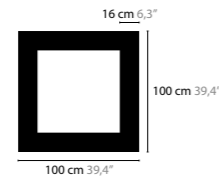

12506 > 12508 H16