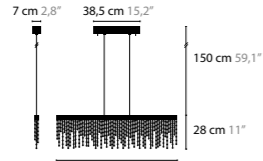

10916 > 10918 H CXL