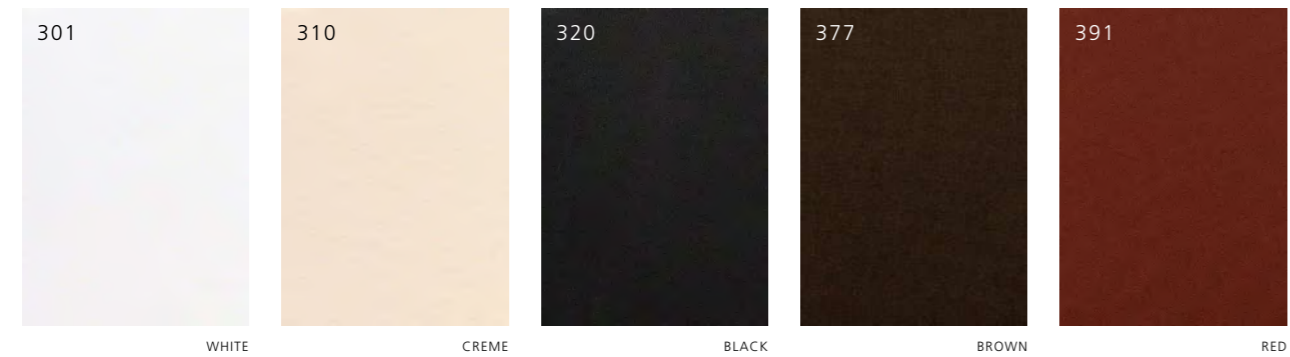

ARTICLE CODE

12578.02.301		
Article code 5 digits	Finish code 2 digits	Shade code 3 digits Starting with 3 - Normal shade Starting with 4 - Crushed shade Starting with 7 - Disc

COLOURS SHADE

MORE COLOUR POSSIBILITIES ON REQUEST