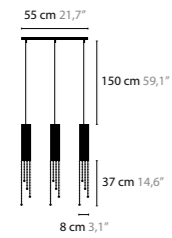

12200 > 12205 H3