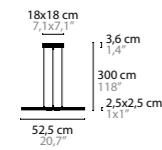

14321 CROSS