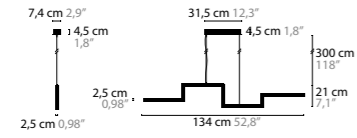

ARTYS
DESIGN BY COEN MUNSTERS

14310 H4