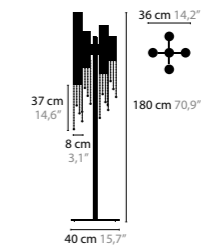

12341 > 12342 F4+4

SEXY CRYSTALS H1

BASE: 1 X GU10 / 220V / MAX. 50W

12110	20 CM, SPECTRA® CRYSTAL	COLOURS	00 01 02 05 10 12 13 14 16
12111	20 CM, SWAROVSKI® STRASS®	COLOURS	00 01 02 05 10 12 13 14 16
12112	30 CM, SPECTRA® CRYSTAL	COLOURS	00 01 02 05 10 12 13 14 16
12113	30 CM, SWAROVSKI® STRASS®	COLOURS	00 01 02 05 10 12 13 14 16
12114	40 CM, SPECTRA® CRYSTAL	COLOURS	00 01 02 05 10 12 13 14 16
12115	40 CM, SWAROVSKI® STRASS®	COLOURS	00 01 02 05 10 12 13 14 16

SEXY CRYSTALS H3

BASE: 3 X GU10 / 220V / MAX. 50W

12200	20 CM, SPECTRA® CRYSTAL	COLOURS	00 01 02 05 10 12 13 14 16
12201	20 CM, SWAROVSKI® STRASS®	COLOURS	00 01 02 05 10 12 13 14 16
12202	30 CM, SPECTRA® CRYSTAL	COLOURS	00 01 02 05 10 12 13 14 16
12203	30 CM, SWAROVSKI® STRASS®	COLOURS	00 01 02 05 10 12 13 14 16
12204	40 CM, SPECTRA® CRYSTAL	COLOURS	00 01 02 05 10 12 13 14 16
12205	40 CM, SWAROVSKI® STRASS®	COLOURS	00 01 02 05 10 12 13 14 16

SEXY CRYSTALS H5

BASE: 5 X GU10 / 220V / MAX. 50W

12220	20 CM, SPECTRA® CRYSTAL	COLOURS	00 01 02 05 10 12 13 14 16
12221	20 CM, SWAROVSKI® STRASS®	COLOURS	00 01 02 05 10 12 13 14 16
12222	30 CM, SPECTRA® CRYSTAL	COLOURS	00 01 02 05 10 12 13 14 16
12223	30 CM, SWAROVSKI® STRASS®	COLOURS	00 01 02 05 10 12 13 14 16
12224	40 CM, SPECTRA® CRYSTAL	COLOURS	00 01 02 05 10 12 13 14 16
12225	40 CM, SWAROVSKI® STRASS®	COLOURS	00 01 02 05 10 12 13 14 16

SEXY CRYSTALS H5

BASE: 5 X GU10 / 220V / MAX. 50W

12240	20 CM, SPECTRA® CRYSTAL	COLOURS	00 01 02 05 10 12 13 14 16
12241	20 CM, SWAROVSKI® STRASS®	COLOURS	00 01 02 05 10 12 13 14 16
12242	30 CM, SPECTRA® CRYSTAL	COLOURS	00 01 02 05 10 12 13 14 16
12243	30 CM, SWAROVSKI® STRASS®	COLOURS	00 01 02 05 10 12 13 14 16
12244	40 CM, SPECTRA® CRYSTAL	COLOURS	00 01 02 05 10 12 13 14 16
12245	40 CM, SWAROVSKI® STRASS®	COLOURS	00 01 02 05 10 12 13 14 16

SEXY CRYSTALS H7

BASE: 7 X GU10 / 220V / MAX. 50W

12260	20 CM, SPECTRA® CRYSTAL	COLOURS	00 01 02 05 10 12 13 14 16
12261	20 CM, SWAROVSKI® STRASS®	COLOURS	00 01 02 05 10 12 13 14 16
12262	30 CM, SPECTRA® CRYSTAL	COLOURS	00 01 02 05 10 12 13 14 16
12263	30 CM, SWAROVSKI® STRASS®	COLOURS	00 01 02 05 10 12 13 14 16
12264	40 CM, SPECTRA® CRYSTAL	COLOURS	00 01 02 05 10 12 13 14 16
12265	40 CM, SWAROVSKI® STRASS®	COLOURS	00 01 02 05 10 12 13 14 16

SEXY CRYSTALS H4

BASE: 4 X GU10 / 220V / MAX. 50W, WITH CABLE 3 MTR / 118"

12130	20 CM, SPECTRA® CRYSTAL	COLOURS	00 01 02 05 10 12 13 14 16
12131	20 CM, SWAROVSKI® STRASS®	COLOURS	00 01 02 05 10 12 13 14 16
12132	30 CM, SPECTRA® CRYSTAL	COLOURS	00 01 02 05 10 12 13 14 16
12133	30 CM, SWAROVSKI® STRASS®	COLOURS	00 01 02 05 10 12 13 14 16
12134	40 CM, SPECTRA® CRYSTAL	COLOURS	00 01 02 05 10 12 13 14 16
12135	40 CM, SWAROVSKI® STRASS®	COLOURS	00 01 02 05 10 12 13 14 16
12136	MIX, SPECTRA® CRYSTAL	COLOURS	00 01 02 05 10 12 13 14 16 TUBES 2X20 1X30 1X40
12137	MIX, SWAROVSKI® STRASS®	COLOURS	00 01 02 05 10 12 13 14 16 TUBES 2X20 1X30 1X40

SEXY CRYSTALS H8L

BASE: 8 X GU10 / 220V / MAX. 50W

12178	MIX, SPECTRA® CRYSTAL	COLOURS	00 01 02 05 10 12 13 14 16	TUBES	3X20 3X30 2X40
12179	MIX, SWAROVSKI® STRASS®	COLOURS	00 01 02 05 10 12 13 14 16	TUBES	3X20 3X30 2X40

SEXY CRYSTALS H16L

BASE: 16 X GU10 / 220V / MAX. 50W