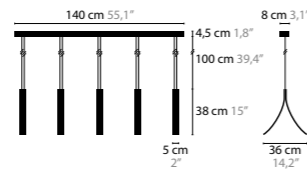

STREAM

DESIGN BY COEN MUNSTERS

13732 H5 XL

STREAM H1 BASE: LED 1 X 7W / 24V / 2700K / 385LM
13710 COLOURS 02 16 32 33

STREAM H1 XL BASE: LED 1 X 13W / 24V / 2700K / 385LM
13712 COLOURS 02 16 32 33

STREAM H3 BASE: LED 3 X 7W / 24V / 2700K / 1155LM
13720 COLOURS 02 16 32 33

STREAM H3 XL BASE: LED 3 X 13W / 24V / 2700K / 1155LM
13722 COLOURS 02 16 32 33

STREAM H5 BASE: LED 5 X 7W / 24V / 2700K / 1925LM
13730 COLOURS 02 16 32 33

STREAM H5 XL BASE: LED 5 X 13W / 24V / 2700K / 1925LM
13732 COLOURS 02 16 32 33

STREAM H7 BASE: LED 7 X 7W / 24V / 2700K / 2695LM
13740 COLOURS 02 16 32 33

STREAM H7 XL BASE: LED 7 X 13W / 24V / 2700K / 2695LM
13742 COLOURS 02 16 32 33

STREAM W1 BASE: LED 1 X 4W / 24V / 2700K / 385LM
13770 COLOURS 02 16 32 33

STREAM W1 XL BASE: LED 1 X 7W / 24V / 2700K / 385LM
13772 COLOURS 02 16 32 33

STREAM W2 BASE: LED 1 X 7W / 24V / 2700K / 770LM
13780 COLOURS 02 16 32 33

STREAM W2 XL BASE: LED 1 X 13W / 24V / 2700K / 770LM
13782 COLOURS 02 16 32 33

STREAM F2 XL BASE: LED 1 X 13W / 24V / 2700K / 770LM
13790 COLOURS 02 16 32 33

1. **COLOURS**
2. 02 CHROME
   - 16 MATT NICKEL
   - 32 BLACK STRUCTURE
   - 33 WHITE STRUCTURE

▶ OTHER COLOURS ON REQUEST