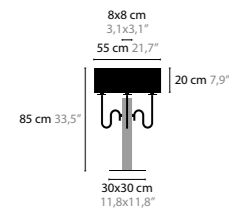

13374 / 13375 T4