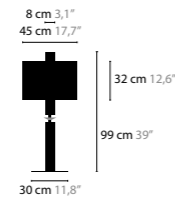

SUNRISE

DESIGN BY COEN MUNSTERS

12740 T3

SUNRISE T3 BASE: 3 X E27 / 220V / MAX. 40W / WITH REGULAR / DIMMER

12740 WITH CRYSTAL ELEMENT COLOURS 00 01 02 05 10 12 13 14 16 SHADE 301 310 320 377 391

SUNRISE F3+1 BASE: 3 X E27 / 220V / MAX. 40W, BASE UPLIGHTER: 1 X GU10 / 220V / MAX. 50W / WITH REGULAR / DIMMER

12760 WITH CRYSTAL ELEMENT COLOURS 00 01 02 05 10 12 13 14 16 SHADE 301 310 320 377 391

1. **SHADE**
2. 301 WHITE
   - 310 CREME
   - 320 BLACK
   - 377 BROWN
   - 391 RED

1. **COLOURS**
2. 00 BRILLIANT BRASS
   - 01 SATIN BRASS
   - 02 CHROME
   - 05 BRONZE
   - 10 BLACK MATT
   - 12 BLACK GLOSSY
   - 13 WHITE GLOSSY
   - 14 WHITE MATT
   - 16 MATT NICKEL

GENERAL INFORMATION: - FLOORLIGHT WITH UPLIGHT

OTHER COLOURS ON REQUEST

SUNRISE