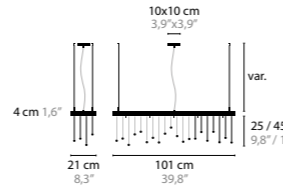

12612 > 12613 H10

12680 - 12681

SPRANKLING DISK