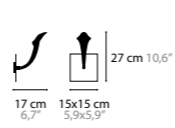

CHILL OUT
DESIGN BY COEN MUNSTERS

10360 W1

CHILL OUT H6 BASE: 6 X G9 / 220V / MAX. 40W

10310 WITHOUT CRYSTAL COLOURS 00 01 02 05 10 12 16
10311 WITH 10 SWAROVSKI® STRASS® BALLS COLOURS 00 01 02 05 10 12 16

CHILL OUT H8 BASE: 8 X G9 / 220V / MAX. 40W

10322 WITHOUT CRYSTAL COLOURS 00 01 02 05 10 12 16
10323 WITH 10 SWAROVSKI® STRASS® BALLS COLOURS 00 01 02 05 10 12 16

CHILL OUT H6 BASE: 6 X G9 / 220V / MAX. 40W

10316 WITHOUT CRYSTAL COLOURS 00 01 02 05 10 12 16
10317 WITH 10 SWAROVSKI® STRASS® BALLS COLOURS 00 01 02 05 10 12 16

CHILL OUT H12 BASE: 12 X G9 / 220V / MAX. 40W

10328 WITHOUT CRYSTAL COLOURS 00 01 02 05 10 12 16
10329 WITH 10 SWAROVSKI® STRASS® BALLS COLOURS 00 01 02 05 10 12 16

CHILL OUT H10 BASE: 10 X G9 / 220V / MAX. 40W

10334 WITHOUT CRYSTAL COLOURS 00 01 02 05 10 12 16
10335 WITH 10 SWAROVSKI® STRASS® BALLS COLOURS 00 01 02 05 10 12 16

CHILL OUT H14 BASE: 14 X G9 / 220V / MAX. 40W

10340 WITHOUT CRYSTAL COLOURS 00 01 02 05 10 12 16
10341 WITH 10 SWAROVSKI® STRASS® BALLS COLOURS 00 01 02 05 10 12 16

CHILL OUT C5 BASE: 5 X G9 / 220V / MAX. 40W

10380 WITHOUT CRYSTAL COLOURS 00 01 02 05 10 12 16

CHILL OUT W1 BASE: 1 X G9 / 220V / MAX. 40W

10360 WITHOUT CRYSTAL COLOURS 00 01 02 05 10 12 16

COLOURS	
	00 BRILLIANT BRASS
	01 SATIN BRASS
	02 CHROME
	05 BRONZE
	10 BLACK MATT
	12 BLACK GLOSSY
	16 MATT NICKEL