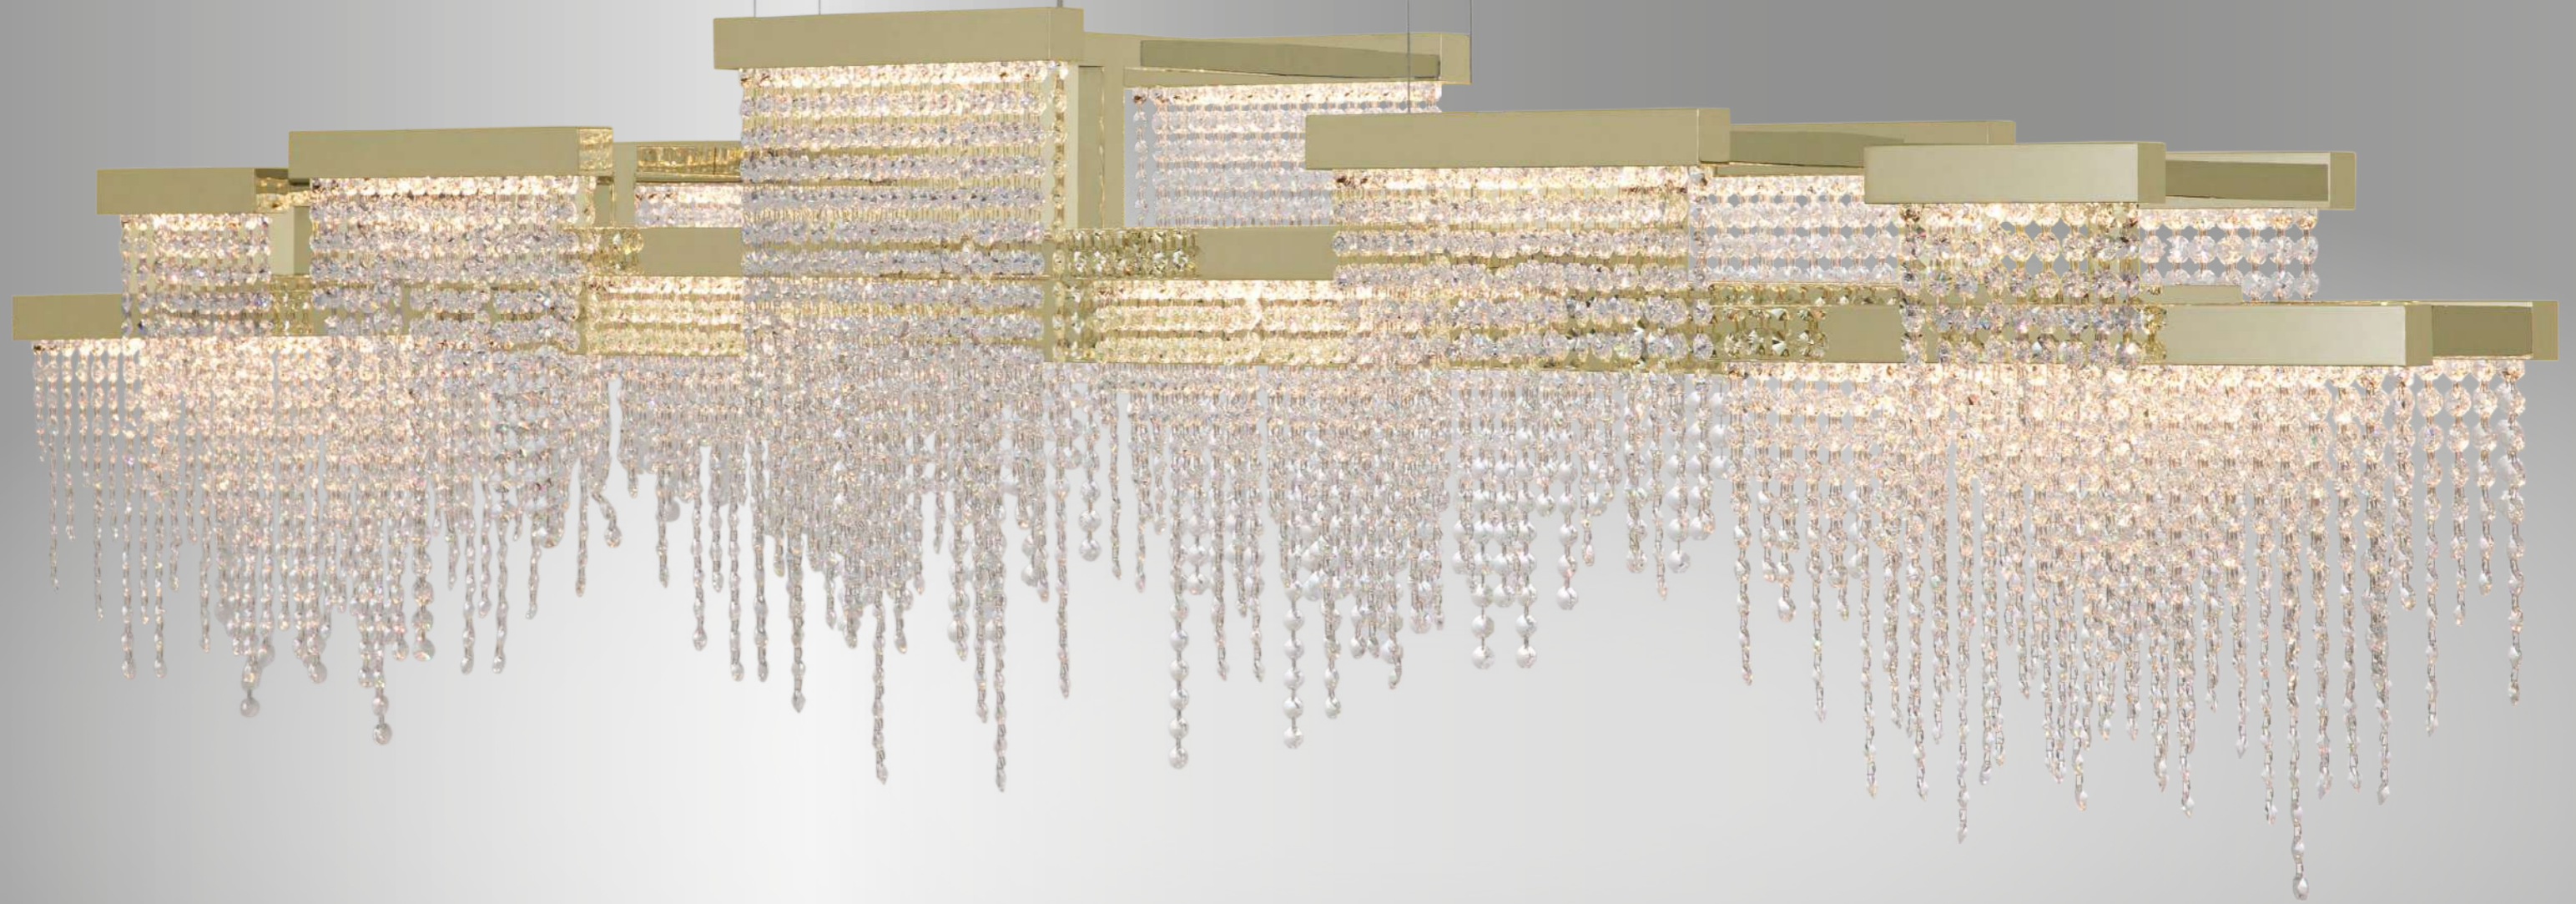

FROZEN EYES

10940 CRYSTAL
10941 SPECTRA® CRYSTAL
10942 SWAROVSKI® STRASS®