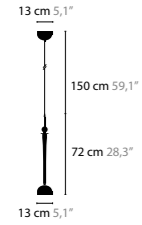

SWEET SYMPHONY
DESIGN BY COEN MUNSTERS

12810 / 12811 H1