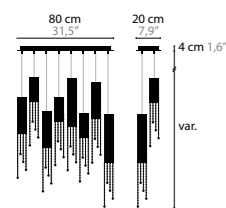

12178 / 12179 H8L