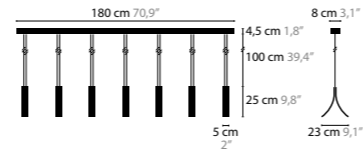

STREAM

DESIGN BY COEN MUNSTERS

13740 H7

STREAM H1 BASE: LED 1 X 7W / 24V / 2700K / 385LM
13710 COLOURS 02 16 32 33

STREAM H1 XL BASE: LED 1 X 13W / 24V / 2700K / 385LM
13712 COLOURS 02 16 32 33

STREAM H3 BASE: LED 3 X 7W / 24V / 2700K / 1155LM
13720 COLOURS 02 16 32 33

STREAM H3 XL BASE: LED 3 X 13W / 24V / 2700K / 1155LM
13722 COLOURS 02 16 32 33

STREAM H5 BASE: LED 5 X 7W / 24V / 2700K / 1925LM
13730 COLOURS 02 16 32 33

STREAM H5 XL BASE: LED 5 X 13W / 24V / 2700K / 1925LM
13732 COLOURS 02 16 32 33

STREAM H7 BASE: LED 7 X 7W / 24V / 2700K / 2695LM
13740 COLOURS 02 16 32 33

STREAM H7 XL BASE: LED 7 X 13W / 24V / 2700K / 2695LM
13742 COLOURS 02 16 32 33

STREAM W1 BASE: LED 1 X 4W / 24V / 2700K / 385LM
13770 COLOURS 02 16 32 33

STREAM W1 XL BASE: LED 1 X 7W / 24V / 2700K / 385LM
13772 COLOURS 02 16 32 33

STREAM W2 BASE: LED 1 X 7W / 24V / 2700K / 770LM
13780 COLOURS 02 16 32 33

STREAM W2 XL BASE: LED 1 X 13W / 24V / 2700K / 770LM
13782 COLOURS 02 16 32 33

STREAM F2 XL BASE: LED 1 X 13W / 24V / 2700K / 770LM
13790 COLOURS 02 16 32 33

1. **COLOURS**
2. 02 CHROME
   - 16 MATT NICKEL
   - 32 BLACK STRUCTURE
   - 33 WHITE STRUCTURE

▶ OTHER COLOURS ON REQUEST