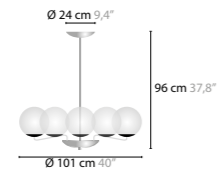

INNERBLOOM

DESIGN BY COEN MUNSTERS

13986 H8

INNERBLOOM H5 BASE: 5 X E27 / 220V / MAX 40W

13983 COLOURS 32 (FITTING BASE SATIN BRASS 01)

INNERBLOOM H8 BASE: 8 X E27 / 220V / MAX 40W

13986 COLOURS 32 (FITTING BASE SATIN BRASS 01)

INNERBLOOM H12 BASE: 12 X E27 / 220V / MAX 40W

13989 COLOURS 32 (FITTING BASE SATIN BRASS 01)

INNERBLOOM W1 BASE: 1 X E27 / 220V / MAX 40W

13992 COLOURS 32 (FITTING BASE SATIN BRASS 01)

1. **COLOUR FITTING** ■ 01 SATIN BRASS
2. **COLOURS** ■ 32 BLACK STRUCTURE

GENERAL INFORMATION: - DIMMABLE
- INNERBLOOM W1, H5, H8, H12 HAVE STANDARD BULB HOLDER IN SATIN BRASS BASE COVERING

▶ OTHER COLOURS ON REQUEST