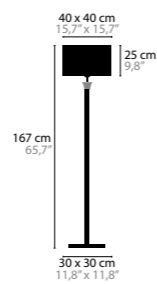

SIDE BY SIDE

DESIGN BY COEN MUNSTERS

14220 H6

14230 H10

14240 W1

14260 T1

14264 T1 XL

14272 T4