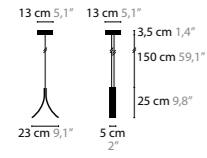

STREAM

DESIGN BY COEN MUNSTERS

13710 H1