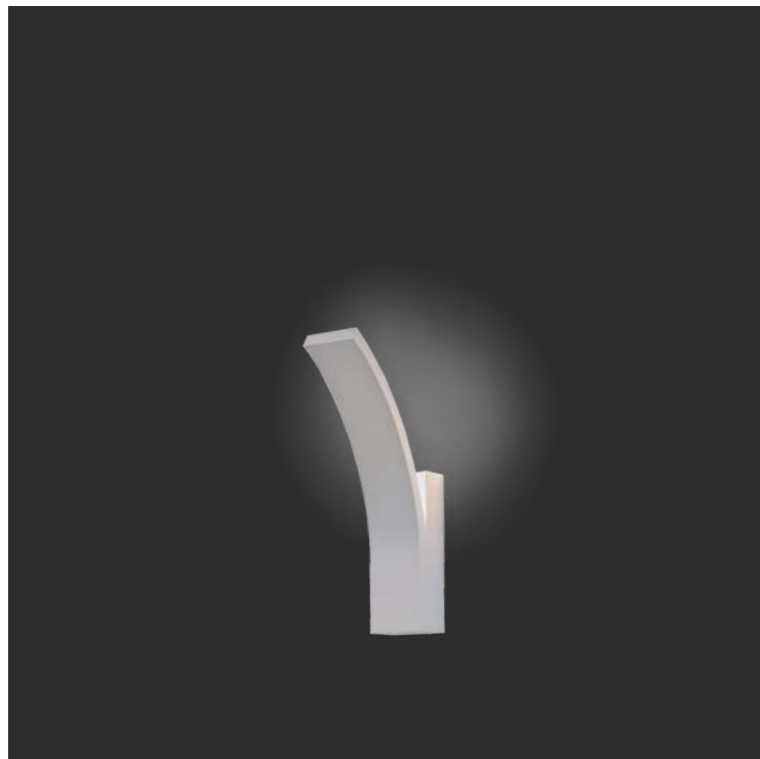

13772

13770