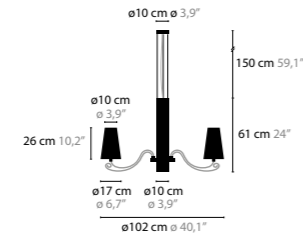

10120 / 10121 H8+1