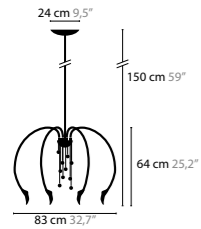

CHILL OUT
DESIGN BY COEN MUNSTERS

10310 / 10311 H6