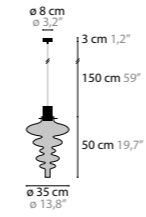

REFLEXX XXL
DESIGN BY COEN MUNSTERS

14400 H1 XXL