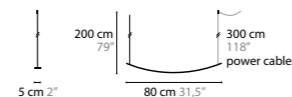

OUT OF LINE

DESIGN BY COEN MUNSTERS

14100

14110 XL

14116

14119

14122

14125

OUT OF LINE BASE: 1 X LED 7W / 24V / 2700K / 280LM NEEDED SUPPLEMENT: CEILING ELECTRICAL BOX

14100 COLOURS 02 16 32 33

OUT OF LINE XL BASE: LED 1 X 13W / 24V / 2700K / 520LM NEEDED SUPPLEMENT: CEILING ELECTRICAL BOX

14110 COLOURS 02 16 32 33

OUT OF LINE CEILING ELECTRICAL BOX

CREATE YOUR OWN COMPOSITION, COUNT THE TOTAL WATTAGE AND CHOOSE THE MATCHING ELECTRICAL BOX

14116 COLOURS 02 16 32 33 BOX FOR MAX. 8W LED 170 X 60 X 35 MM
14119 COLOURS 02 16 32 33 BOX FOR MIN. 12W / MAX. 20W LED 200 X 70 X 35 MM
14122 COLOURS 02 16 32 33 BOX FOR MAX. 75W LED 220 X 300 X 40 MM
14125 COLOURS 02 16 32 33 BOX FOR MAX. 150W LED 300 X 300 X 40 MM

1. **COLOURS**
2. 02 CHROME
   - 16 MATT NICKEL
   - 32 BLACK STRUCTURE
   - 33 WHITE STRUCTURE

GENERAL INFORMATION: - DIMMABLE

OTHER COLOURS ON REQUEST