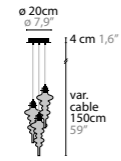

REFLEXX
DESIGN BY COEN MUNSTERS

14355 H3

REFLEXX H1 BASE: 1 X LED 6W / 3000K / 425LM
14350 COLOURS 00 02 32 CLEAR GLASS

REFLEXX H3 BASE: 3 X LED 6W / 3000K / 1275LM
14355 COLOURS 00 02 32 CLEAR GLASS

REFLEXX H5 BASE: 5 X LED 6W / 3000K / 2125LM
14360 COLOURS 00 02 32 CLEAR GLASS

REFLEXX H8 BASE: 8 X LED 6W / 3000K / 3400LM
14365 COLOURS 00 02 32 CLEAR GLASS

REFLEXX H8L BASE: 8 X LED 6W / 3000K / 3400LM
14370 COLOURS 00 02 32 CLEAR GLASS

REFLEXX H16L BASE: 16 X LED 6W / 3000K / 6800LM
14375 COLOURS 00 02 32 CLEAR GLASS

REFLEXX W1 BASE: 1 X LED 6W / 3000K / 425LM
14380 COLOURS 00 02 32 CLEAR GLASS

REFLEXX W1+1 BASE: 2 X LED 6W / 3000K / 850LM
14385 COLOURS 00 02 32 CLEAR GLASS

GENERAL INFORMATION: - DIMMABLE

REFLEXX XXL
DESIGN BY COEN MUNSTERS

REFLEXX H1 XXL BASE: 1 X GU10 / 220V
14400 CLEAR GLASS COLOURS 00 02 32

REFLEXX T1 XXL BASE: 1 X E27 / 220V
14405 CLEAR GLASS COLOURS 00 02 32

GENERAL INFORMATION: - DIMMABLE