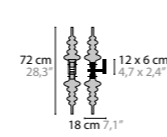

REFLEXX
DESIGN BY COEN MUNSTERS

14385 W1+1

REFLEXX H1 BASE: 1 X LED 6W / 3000K / 425LM
14350 COLOURS 00 02 32 CLEAR GLASS

REFLEXX H3 BASE: 3 X LED 6W / 3000K / 1275LM
14355 COLOURS 00 02 32 CLEAR GLASS

REFLEXX H5 BASE: 5 X LED 6W / 3000K / 2125LM
14360 COLOURS 00 02 32 CLEAR GLASS

REFLEXX H8 BASE: 8 X LED 6W / 3000K / 3400LM
14365 COLOURS 00 02 32 CLEAR GLASS

REFLEXX H8L BASE: 8 X LED 6W / 3000K / 3400LM
14370 COLOURS 00 02 32 CLEAR GLASS

REFLEXX H16L BASE: 16 X LED 6W / 3000K / 6800LM
14375 COLOURS 00 02 32 CLEAR GLASS

REFLEXX W1 BASE: 1 X LED 6W / 3000K / 425LM
14380 COLOURS 00 02 32 CLEAR GLASS

REFLEXX W1+1 BASE: 2 X LED 6W / 3000K / 850LM
14385 COLOURS 00 02 32 CLEAR GLASS

GENERAL INFORMATION: - DIMMABLE

REFLEXX XXL
DESIGN BY COEN MUNSTERS

REFLEXX H1 XXL BASE: 1 X GU10 / 220V
14400 CLEAR GLASS COLOURS 00 02 32

REFLEXX T1 XXL BASE: 1 X E27 / 220V
14405 CLEAR GLASS COLOURS 00 02 32

GENERAL INFORMATION: - DIMMABLE