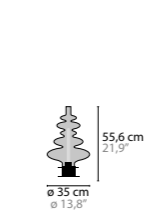

14405 T1 XXL