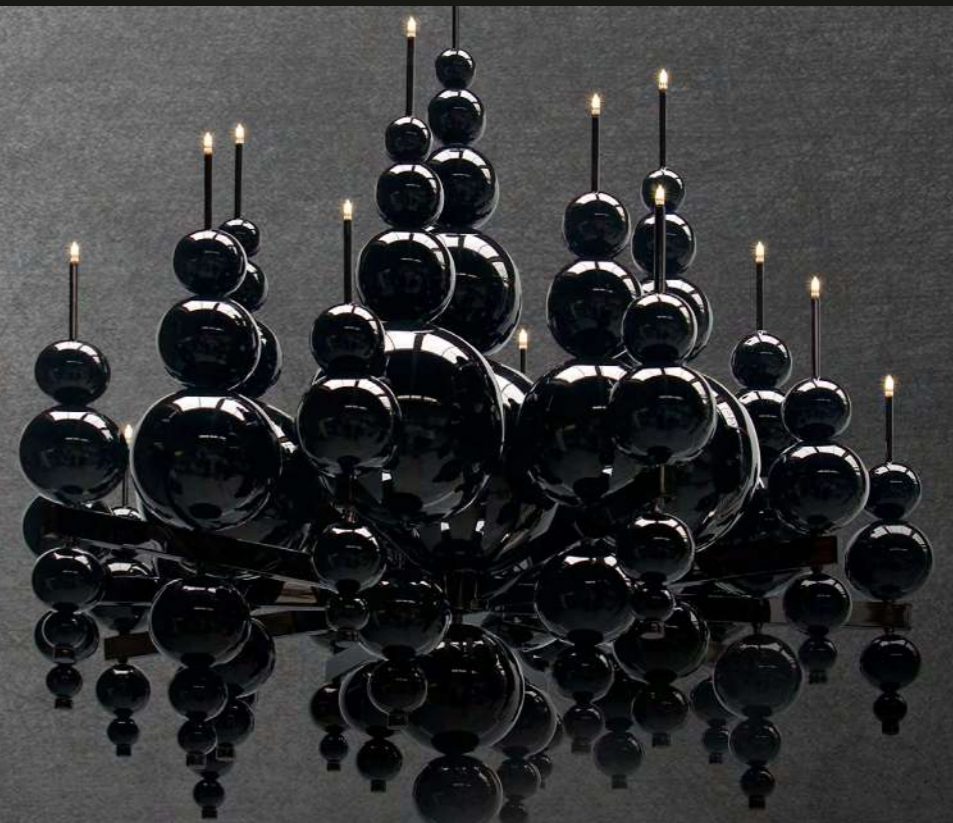

OTHER COLOURS ON REQUEST

11423 WITH DOWNLIGHT

TEARS FROM

MOON

- 13070 WHITE HANDMADE GLASS BALLS
- 13071 BLACK HANDMADE GLASS BALLS
- 13072 SILVER HANDMADE GLASS BALLS
- 13073 GOLD HANDMADE GLASS BALLS

- 13114 WHITE HANDMADE GLASS BALLS
- 13115 BLACK HANDMADE GLASS BALLS
- 13116 SILVER HANDMADE GLASS BALLS
- 13117 GOLD HANDMADE GLASS BALLS