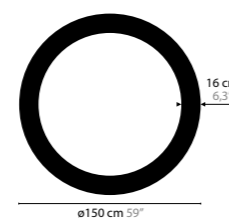

ROUND

OVAL

SKY CYCLES - OVAL / ROUND / SQUARE

DESIGN BY COEN MUNSTERS

12400 > 12402 H8

12410 > 12412 H6

12416 > 12418 H12

12422 > 12424 H12