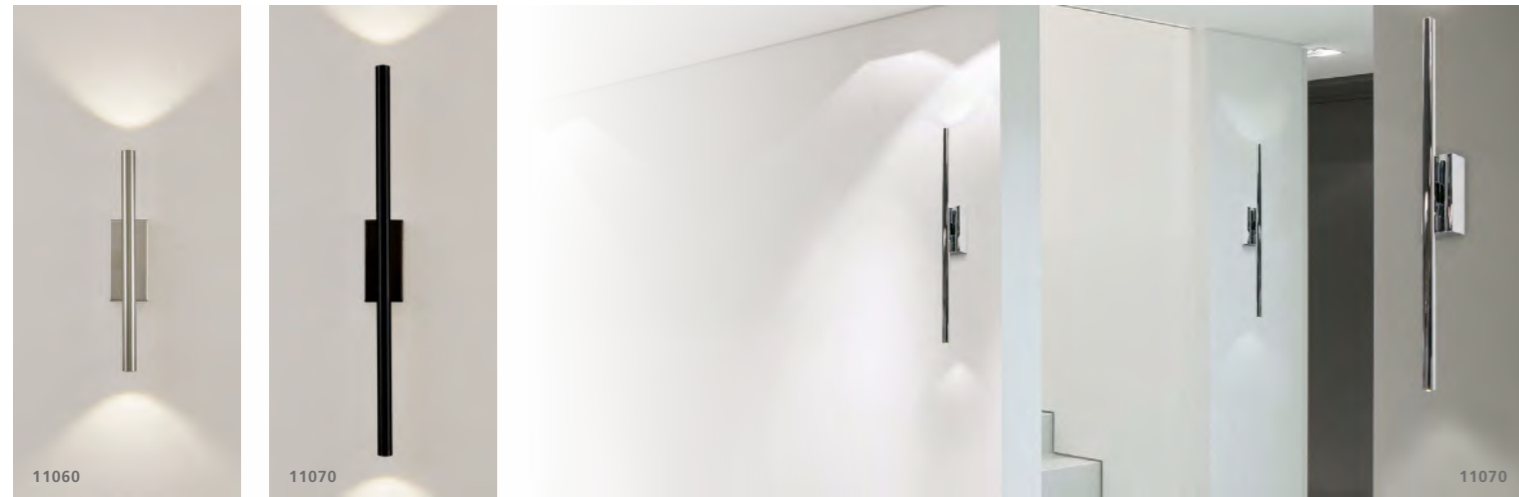

▶ OTHER COLOURS ON REQUEST

- 11005 / 50 CM TUBE
- 11010 / 70 CM TUBE
- 11020 / 100 CM TUBE
- 11030 / 130 CM TUBE
- 11040 / 185 CM TUBE

GLOW

GLOW
DESIGN BY COEN MUNSTERS

GLOW W2
11060
BASE: 2 X LED 6W / 3000K / 1618LM
COLOURS 02 16 32