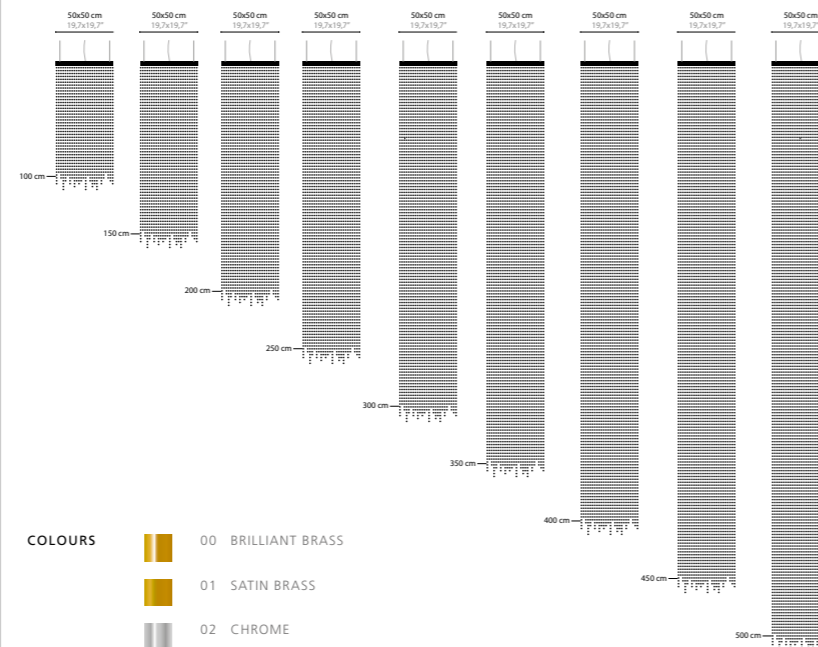

13440 > 13466

COLOURS

	00 BRILLIANT BRASS
	01 SATIN BRASS
	02 CHROME
	05 BRONZE
	16 MATT NICKEL

▶ OTHER COLOURS ON REQUEST