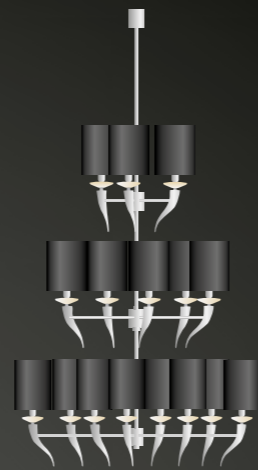

SIZE CUSTOMISED

STANDARD COLLECTION