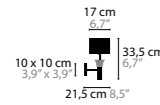

SIDE BY SIDE

DESIGN BY COEN MUNSTERS

14240 W1

SIDE BY SIDE H6	BASE: 6 X E14 / 220V / MAX 40W		
14220	WITH OPTICAL GLASS ELEMENT	COLOURS 00 01 02 05 10 12 13 14 16	SHADE 301 310 320 377 501 510 520 577 601 610 620 677
SIDE BY SIDE H10	BASE: 10 X E14 / 220V / MAX 40W		
14230	WITH OPTICAL GLASS ELEMENT	COLOURS 00 01 02 05 10 12 13 14 16	SHADE 301 310 320 377 501 510 520 577 601 610 620 677
SIDE BY SIDE W1	BASE: 1 X E14 / 220V / MAX 40W		
14240	WITH OPTICAL GLASS ELEMENT	COLOURS 00 01 02 05 10 12 13 14 16	SHADE 301 310 320 377 501 510 520 577 601 610 620 677
SIDE BY SIDE T1	BASE: 1 X E27 / 220V / MAX 60W		
14260	WITH OPTICAL GLASS ELEMENT	COLOURS 00 01 02 05 10 12 13 14 16	SHADE 301 310 320 377 501 510 520 577 601 610 620 677
SIDE BY SIDE T1 XL	BASE: 1 X E27 / 220V / MAX 60W		
14264	WITH OPTICAL GLASS ELEMENT	COLOURS 00 01 02 05 10 12 13 14 16	SHADE 301 310 320 377 501 510 520 577 601 610 620 677
SIDE BY SIDE T4	BASE: 4 X E27 / 220V / MAX 40W		
14272	WITH OPTICAL GLASS ELEMENT	COLOURS 00 01 02 05 10 12 13 14 16	SHADE 301 310 320 377 501 510 520 577 601 610 620 677
SIDE BY SIDE F1	BASE: 1 X E27 / 220V / MAX 60W		
14280	WITH OPTICAL GLASS ELEMENT	COLOURS 00 01 02 05 10 12 13 14 16	SHADE 301 310 320 377 501 510 520 577 601 610 620 677
SIDE BY SIDE F4	BASE: 4 X E27 / 220V / MAX 60W		
14288	WITH OPTICAL GLASS ELEMENT	COLOURS 00 01 02 05 10 12 13 14 16	SHADE 301 310 320 377 501 510 520 577 601 610 620 677

1. **SHADE**
2. 301 WHITE
   - 501 WHITE SILVER INSIDE
   - 601 WHITE GOLD INSIDE
   - 310 CREME
   - 510 CREME SILVER INSIDE
   - 610 CREME GOLD INSIDE
   - 320 BLACK
   - 520 BLACK SILVER INSIDE
   - 620 BLACK GOLD INSIDE
   - 377 BROWN
   - 577 BROWN SILVER INSIDE
   - 677 BROWN GOLD INSIDE
3. **COLOURS**
4. 00 BRILLIANT BRASS
   - 01 SATIN BRASS
   - 02 CHROME
   - 05 BRONZE
   - 10 BLACK MATT
   - 12 BLACK GLOSSY
   - 13 WHITE GLOSSY
   - 14 WHITE MATT
   - 16 MATT NICKEL

GENERAL INFORMATION: - OPTICAL GLASS

OTHER COLOURS ON REQUEST

SIDE BY SIDE