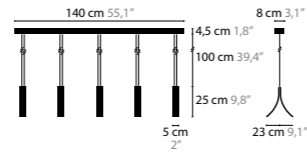

STREAM

DESIGN BY COEN MUNSTERS

13730 H5

STREAM H1 BASE: LED 1 X 7W / 24V / 2700K / 385LM
13710 COLOURS 02 16 32 33

STREAM H1 XL BASE: LED 1 X 13W / 24V / 2700K / 385LM
13712 COLOURS 02 16 32 33

STREAM H3 BASE: LED 3 X 7W / 24V / 2700K / 1155LM
13720 COLOURS 02 16 32 33

STREAM H3 XL BASE: LED 3 X 13W / 24V / 2700K / 1155LM
13722 COLOURS 02 16 32 33

STREAM H5 BASE: LED 5 X 7W / 24V / 2700K / 1925LM
13730 COLOURS 02 16 32 33

STREAM H5 XL BASE: LED 5 X 13W / 24V / 2700K / 1925LM
13732 COLOURS 02 16 32 33

STREAM H7 BASE: LED 7 X 7W / 24V / 2700K / 2695LM
13740 COLOURS 02 16 32 33

STREAM H7 XL BASE: LED 7 X 13W / 24V / 2700K / 2695LM
13742 COLOURS 02 16 32 33

STREAM W1 BASE: LED 1 X 4W / 24V / 2700K / 385LM
13770 COLOURS 02 16 32 33

STREAM W1 XL BASE: LED 1 X 7W / 24V / 2700K / 385LM
13772 COLOURS 02 16 32 33

STREAM W2 BASE: LED 1 X 7W / 24V / 2700K / 770LM
13780 COLOURS 02 16 32 33

STREAM W2 XL BASE: LED 1 X 13W / 24V / 2700K / 770LM
13782 COLOURS 02 16 32 33

STREAM F2 XL BASE: LED 1 X 13W / 24V / 2700K / 770LM
13790 COLOURS 02 16 32 33

1. **COLOURS**
2. 02 CHROME
   - 16 MATT NICKEL
   - 32 BLACK STRUCTURE
   - 33 WHITE STRUCTURE

▶ OTHER COLOURS ON REQUEST