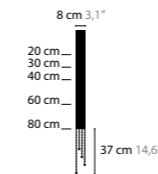

12360 > 12373 C1