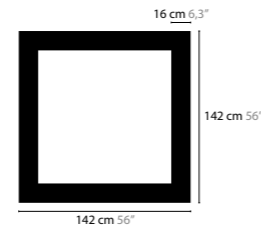

12512 > 12514 H24