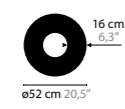

ROUND

OVAL

SKY CYCLES - OVAL / ROUND / SQUARE

DESIGN BY COEN MUNSTERS

12400 > 12402 H8

12410 > 12412 H6

12416 > 12418 H12

12422 > 12424 H12