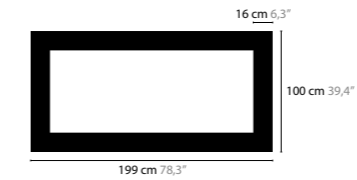

12456 > 12458 H26

LED*

SKY CYCLES H5 BASE: 5 X G9 / 220V / MAX. 40W

12540	WITH CRYSTAL	COLOURS 02
12541	WITH SPECTRA® CRYSTAL	COLOURS 02
12542	WITH SWAROVSKI® STRASS®	COLOURS 02

SKY CYCLES H8 BASE: 8 X G9 / 220V / MAX. 40W

12546	WITH CRYSTAL	COLOURS 02
12547	WITH SPECTRA® CRYSTAL	COLOURS 02
12548	WITH SWAROVSKI® STRASS®	COLOURS 02

SKY CYCLES H12 BASE: 12 X G9 / 220V / MAX. 40W

12552	WITH CRYSTAL	COLOURS 02
12553	WITH SPECTRA® CRYSTAL	COLOURS 02
12554	WITH SWAROVSKI® STRASS®	COLOURS 02

SKY CYCLES H16 BASE: 16 X G9 / 220V / MAX. 40W

12558	WITH CRYSTAL	COLOURS 02
12559	WITH SPECTRA® CRYSTAL	COLOURS 02
12560	WITH SWAROVSKI® STRASS®	COLOURS 02

SKY CYCLES H29 BASE: 29 X G9 / 220V / MAX. 40W

12564	WITH CRYSTAL	COLOURS 02
12565	WITH SPECTRA® CRYSTAL	COLOURS 02
12566	WITH SWAROVSKI® STRASS®	COLOURS 02

SKY CYCLES H16 BASE: 16 X G9 / 220V / MAX. 40W

12450	WITH CRYSTAL	COLOURS 02
12451	WITH SPECTRA® CRYSTAL	COLOURS 02
12452	WITH SWAROVSKI® STRASS®	COLOURS 02

SKY CYCLES H26 BASE: 26 X G9 / 220V / MAX. 40W

12456	WITH CRYSTAL	COLOURS 02
12457	WITH SPECTRA® CRYSTAL	COLOURS 02
12458	WITH SWAROVSKI® STRASS®	COLOURS 02

COLOURS 02 CHROME

GENERAL INFORMATION: - CUSTOMISING ON REQUEST, BOTH FOR SIZE OF FIXTURE AND LENGTH OF CRYSTAL
- *LED ON REQUEST

OTHER COLOURS ON REQUEST