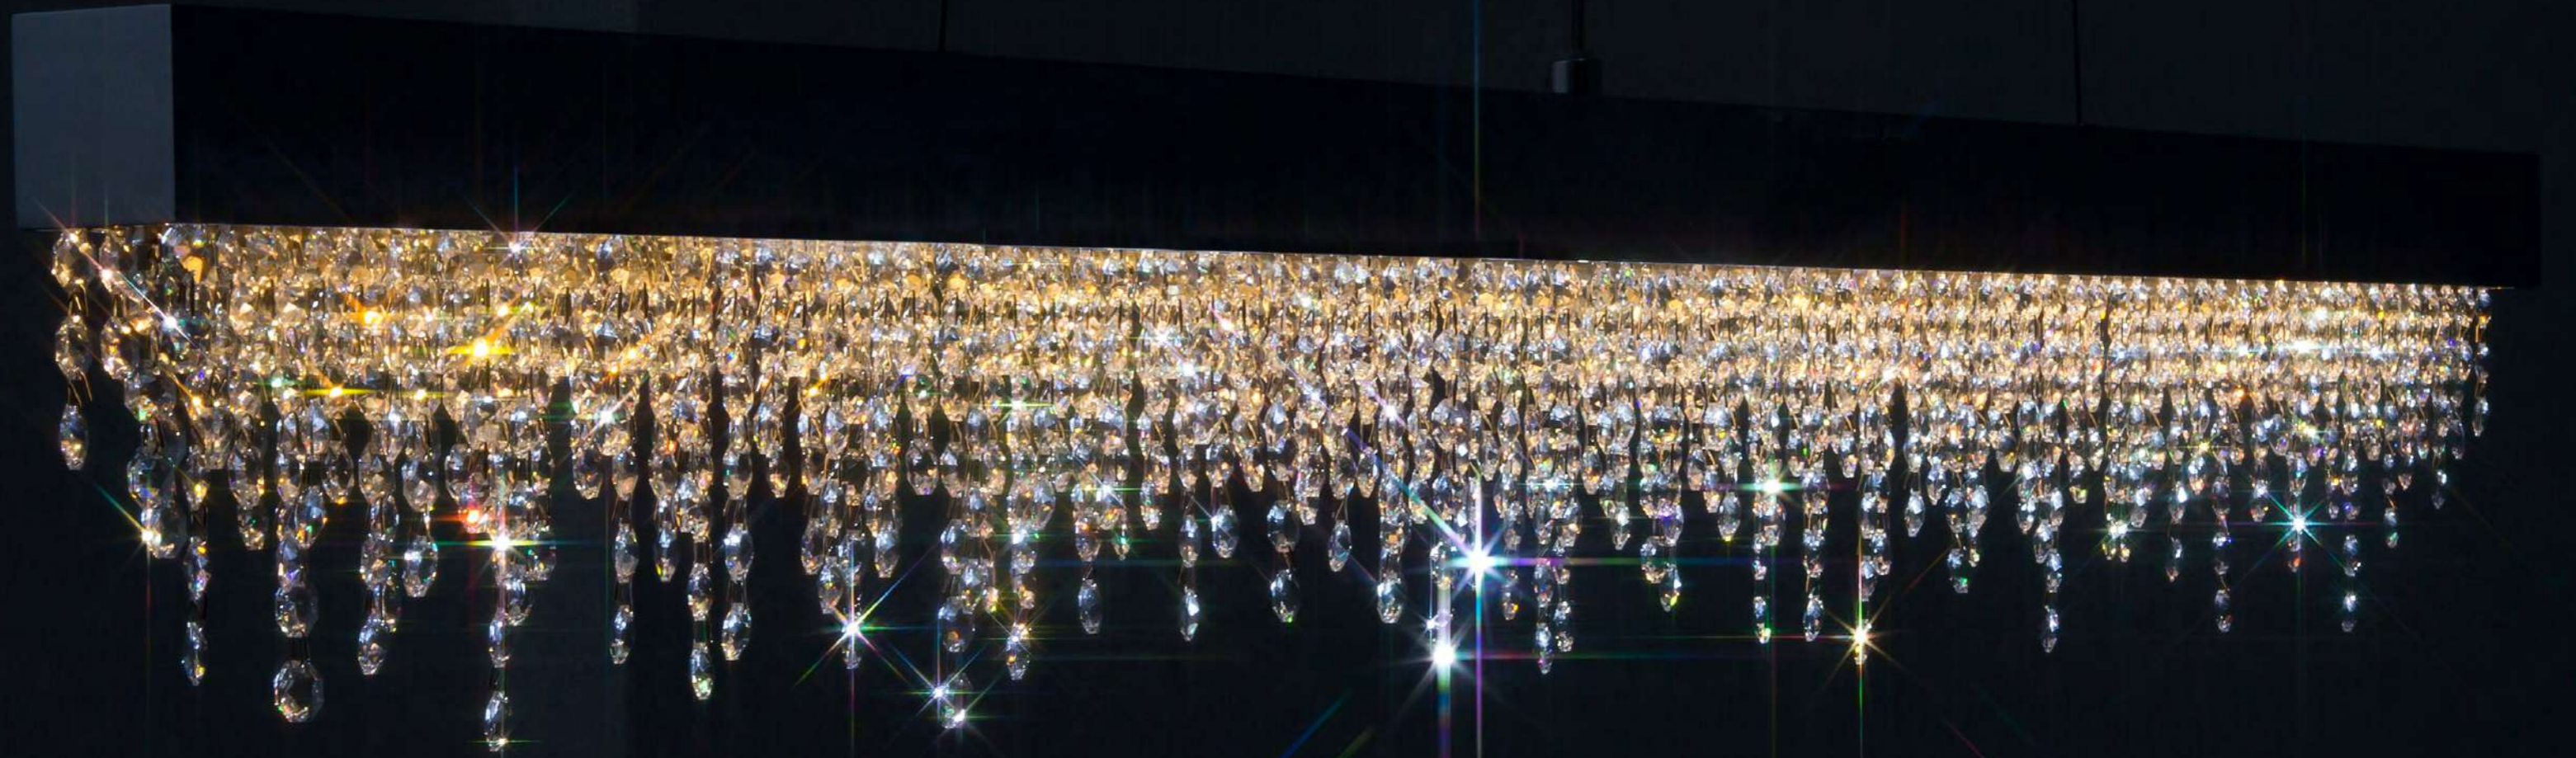

FROZEN EYES