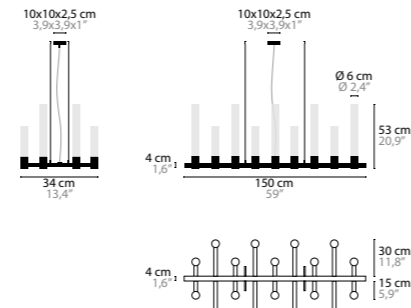

INFINITY
DESIGN BY COEN MUNSTERS

14574 H18

INFINITY H12 BASE: 12 X GU10 / 220V / MAX. 50W
14570 35CM COLOURS 00 01 02 05 10 12 13 14 16
14571 53CM COLOURS 00 01 02 05 10 12 13 14 16

INFINITY H14 BASE: 14 X GU10 / 220V / MAX. 50W
14572 35CM COLOURS 00 01 02 05 10 12 13 14 16
14573 53CM COLOURS 00 01 02 05 10 12 13 14 16

INFINITY H18 BASE: 18 X GU10 / 220V / MAX. 50W
14574 35CM + 53CM COLOURS 00 01 02 05 10 12 13 14 16

1. **COLOURS**
2. 00 BRILLIANT BRASS
   - 01 SATIN BRASS
   - 02 CHROME
   - 05 BRONZE
   - 10 BLACK MATT
   - 12 BLACK GLOSSY
   - 13 WHITE GLOSSY
   - 14 WHITE MATT
   - 16 MATT NICKEL

GENERAL INFORMATION: - DIMMABLE
- OTHER SIZES AND COLOURS ON REQUEST
- CRYSTAL CHAINS INCLUDED. CUSTOMER'S CHOICE WHETHER TO USE THEM

OTHER COLOURS ON REQUEST

INFINITY H8 BASE: 8 X GU10 / 220V / MAX. 50W
14535 3 X 40 CM, 3 X 60 CM, 2 X 90 CM
COLOURS 00 01 02 05 10 12 13 14 16

INFINITY H12 BASE: 12 X GU10 / 220V / MAX. 50W
14536 4 X 40 CM, 4 X 60 CM, 4 X 90 CM
COLOURS 00 01 02 05 10 12 13 14 16

INFINITY H16 BASE: 16 X GU10 / 220V / MAX. 50W
14537 4 X 40 CM, 5 X 60 CM, 5 X 90 CM, 2 X 145 CM
COLOURS 00 01 02 05 10 12 13 14 16

INFINITY H1 BASE: 1 X GU10 / 220V / MAX. 50W
14528 25 CM TUBE COLOURS 00 01 02 05 10 12 13 14 16
14529 40 CM TUBE COLOURS 00 01 02 05 10 12 13 14 16
14530 60 CM TUBE COLOURS 00 01 02 05 10 12 13 14 16
14531 90 CM TUBE COLOURS 00 01 02 05 10 12 13 14 16
14532 145 CM TUBE COLOURS 00 01 02 05 10 12 13 14 16

1. **COLOURS**
2. 00 BRILLIANT BRASS
   - 01 SATIN BRASS
   - 02 CHROME
   - 05 BRONZE
   - 10 BLACK MATT
   - 12 BLACK GLOSSY
   - 13 WHITE GLOSSY
   - 14 WHITE MATT
   - 16 MATT NICKEL

GENERAL INFORMATION: - DIMMABLE
- OTHER SIZES AND COLOURS ON REQUESTS

OTHER COLOURS ON REQUEST