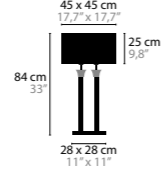

SIDE BY SIDE

DESIGN BY COEN MUNSTERS

14220 H6

14230 H10

14240 W1

14260 T1

14264 T1 XL

14272 T4