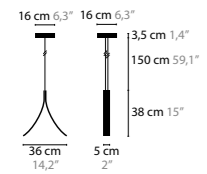

STREAM

DESIGN BY COEN MUNSTERS

13712 H1 XL

STREAM H1 BASE: LED 1 X 7W / 24V / 2700K / 385LM
13710 COLOURS 02 16 32 33

STREAM H1 XL BASE: LED 1 X 13W / 24V / 2700K / 385LM
13712 COLOURS 02 16 32 33

STREAM H3 BASE: LED 3 X 7W / 24V / 2700K / 1155LM
13720 COLOURS 02 16 32 33

STREAM H3 XL BASE: LED 3 X 13W / 24V / 2700K / 1155LM
13722 COLOURS 02 16 32 33

STREAM H5 BASE: LED 5 X 7W / 24V / 2700K / 1925LM
13730 COLOURS 02 16 32 33

STREAM H5 XL BASE: LED 5 X 13W / 24V / 2700K / 1925LM
13732 COLOURS 02 16 32 33

STREAM H7 BASE: LED 7 X 7W / 24V / 2700K / 2695LM
13740 COLOURS 02 16 32 33

STREAM H7 XL BASE: LED 7 X 13W / 24V / 2700K / 2695LM
13742 COLOURS 02 16 32 33

STREAM W1 BASE: LED 1 X 4W / 24V / 2700K / 385LM
13770 COLOURS 02 16 32 33

STREAM W1 XL BASE: LED 1 X 7W / 24V / 2700K / 385LM
13772 COLOURS 02 16 32 33

STREAM W2 BASE: LED 1 X 7W / 24V / 2700K / 770LM
13780 COLOURS 02 16 32 33

STREAM W2 XL BASE: LED 1 X 13W / 24V / 2700K / 770LM
13782 COLOURS 02 16 32 33

STREAM F2 XL BASE: LED 1 X 13W / 24V / 2700K / 770LM
13790 COLOURS 02 16 32 33

1. **COLOURS**
2. 02 CHROME
   - 16 MATT NICKEL
   - 32 BLACK STRUCTURE
   - 33 WHITE STRUCTURE

▶ OTHER COLOURS ON REQUEST