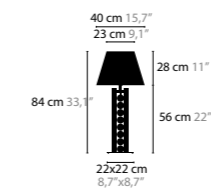

13260 > 13263 T1

TEARS FROM MOON H20+9 BASE: 20 X G4 / 12V / MAX. 10W - DOWNLIGHT: 9 X LED 3W / 2700K / 3375LM - WITH SEPARATE ON-OFF SWITCH

13090 WHITE HANDMADE GLASS BALLS	COLOURS 00 01 02 05 10 12 13 14 16
13091 BLACK HANDMADE GLASS BALLS	COLOURS 00 01 02 05 10 12 13 14 16
13092 SILVER HANDMADE GLASS BALLS	COLOURS 00 01 02 05 10 12 13 14 16
13093 GOLD HANDMADE GLASS BALLS	COLOURS 00 01 02 05 10 12 13 14 16

TEARS FROM MOON H22+3 BASE: 22 X G4 / 12V / MAX. 10W - DOWNLIGHT: 3 X LED 3W / 2700K / 1125LM - WITH SEPARATE ON-OFF SWITCH

13130 WHITE HANDMADE GLASS BALLS	COLOURS 00 01 02 05 10 12 13 14 16
13131 BLACK HANDMADE GLASS BALLS	COLOURS 00 01 02 05 10 12 13 14 16
13132 SILVER HANDMADE GLASS BALLS	COLOURS 00 01 02 05 10 12 13 14 16
13133 GOLD HANDMADE GLASS BALLS	COLOURS 00 01 02 05 10 12 13 14 16

TEARS FROM MOON H34+4 BASE: 34 X G4 / 12V / MAX. 10W - DOWNLIGHT: 4 X LED 3W / 2700K / 1500LM - WITH SEPARATE ON-OFF SWITCH

13150 WHITE HANDMADE GLASS BALLS	COLOURS 00 01 02 05 10 12 13 14 16
13151 BLACK HANDMADE GLASS BALLS	COLOURS 00 01 02 05 10 12 13 14 16
13152 SILVER HANDMADE GLASS BALLS	COLOURS 00 01 02 05 10 12 13 14 16
13153 GOLD HANDMADE GLASS BALLS	COLOURS 00 01 02 05 10 12 13 14 16

TEARS FROM MOON H4 BASE: 4 X G9 / 220V / MAX. 40W

13030 WHITE HANDMADE GLASS BALLS	COLOURS 00 01 02 05 10 12 13 14 16
13031 BLACK HANDMADE GLASS BALLS	COLOURS 00 01 02 05 10 12 13 14 16
13032 SILVER HANDMADE GLASS BALLS	COLOURS 00 01 02 05 10 12 13 14 16
13033 GOLD HANDMADE GLASS BALLS	COLOURS 00 01 02 05 10 12 13 14 16

TEARS FROM MOON H5 BASE: 5 X G9 / 220V / MAX. 40W

13050 WHITE HANDMADE GLASS BALLS	COLOURS 00 01 02 05 10 12 13 14 16
13051 BLACK HANDMADE GLASS BALLS	COLOURS 00 01 02 05 10 12 13 14 16
13052 SILVER HANDMADE GLASS BALLS	COLOURS 00 01 02 05 10 12 13 14 16
13053 GOLD HANDMADE GLASS BALLS	COLOURS 00 01 02 05 10 12 13 14 16

COLOURS

	00 BRILLIANT BRASS
	01 SATIN BRASS
	02 CHROME
	05 BRONZE
	10 BLACK MATT
	12 BLACK GLOSSY
	13 WHITE GLOSSY
	14 WHITE MATT
	16 MATT NICKEL

GENERAL INFORMATION: - NOTE: LED DOWNLIGHTS WITH SEPARATE SWITCH 'ON/OFF' IN MODELS: H22+3 AND H34+4
- DIMMABLE
- GOLD GLASS: GOLD PLATED
- SILVER GLASS: SILVER PLATED

OTHER COLOURS ON REQUEST

TEARS FROM MOON W1 BASE: 1 X G4 / 12V / MAX. 20W

13200 WHITE HANDMADE GLASS BALLS	COLOURS 00 01 02 05 10 12 13 14 16
13201 BLACK HANDMADE GLASS BALLS	COLOURS 00 01 02 05 10 12 13 14 16
13202 SILVER HANDMADE GLASS BALLS	COLOURS 00 01 02 05 10 12 13 14 16
13203 GOLD HANDMADE GLASS BALLS	COLOURS 00 01 02 05 10 12 13 14 16

TEARS FROM MOON W3 BASE: 3 X G4 / 12V / MAX. 20W

13220 WHITE HANDMADE GLASS BALLS	COLOURS 00 01 02 05 10 12 13 14 16
13221 BLACK HANDMADE GLASS BALLS	COLOURS 00 01 02 05 10 12 13 14 16
13222 SILVER HANDMADE GLASS BALLS	COLOURS 00 01 02 05 10 12 13 14 16
13223 GOLD HANDMADE GLASS BALLS	COLOURS 00 01 02 05 10 12 13 14 16

TEARS FROM MOON W3 BASE: 3 X G9 / 220V / MAX. 40W

13240 WHITE HANDMADE GLASS BALLS	COLOURS 00 01 02 05 10 12 13 14 16
13241 BLACK HANDMADE GLASS BALLS	COLOURS 00 01 02 05 10 12 13 14 16
13242 SILVER HANDMADE GLASS BALLS	COLOURS 00 01 02 05 10 12 13 14 16
13243 GOLD HANDMADE GLASS BALLS	COLOURS 00 01 02 05 10 12 13 14 16