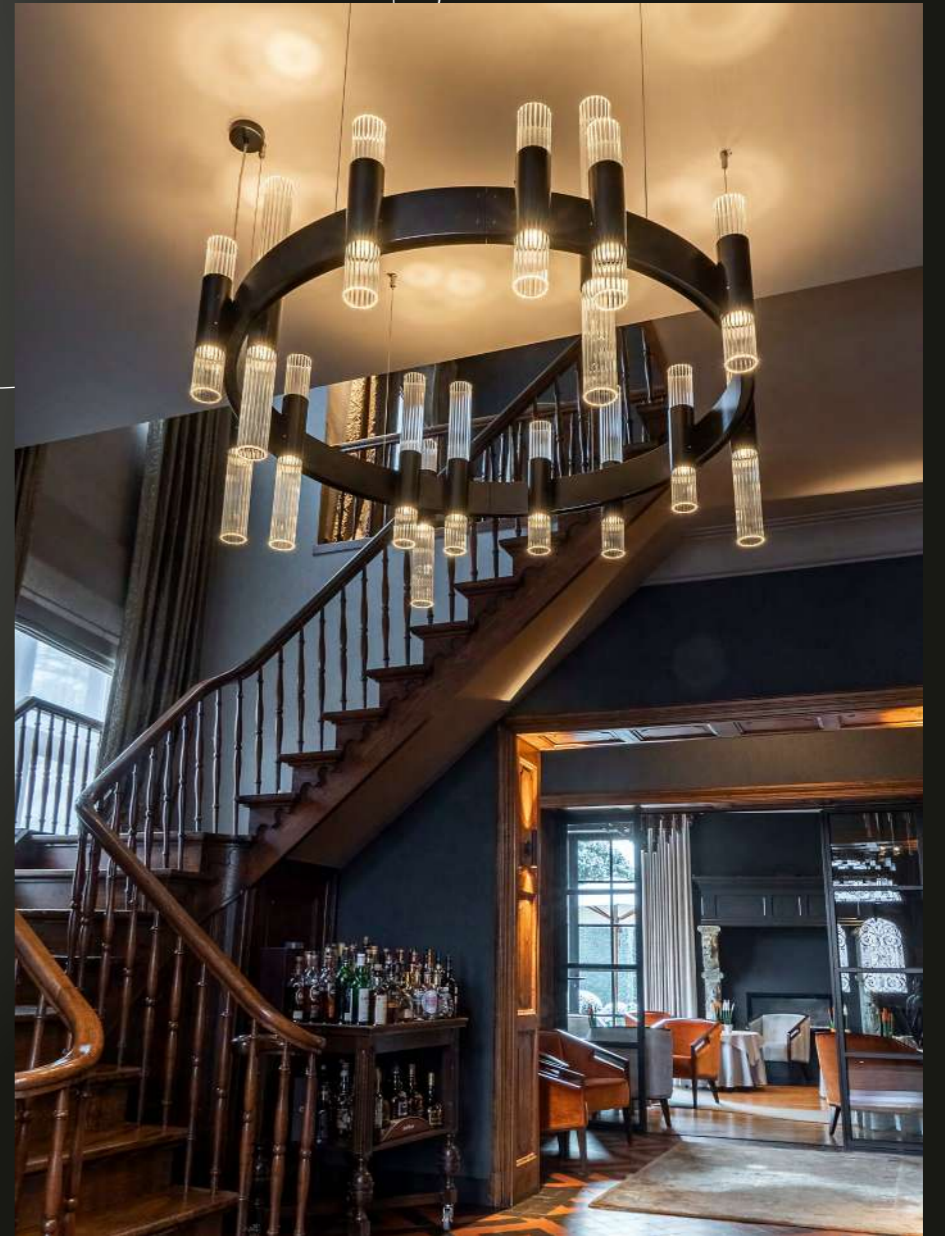

CUSTOMISING,
LET US HELP YOU ELABORATE ON YOUR OWN IDEAS WITH OUR COLLECTION.