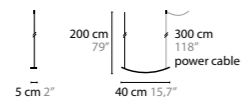

OUT OF LINE

DESIGN BY COEN MUNSTERS

14100