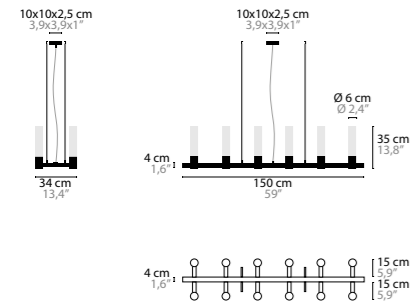

INFINITY
DESIGN BY COEN MUNSTERS

14570 H12