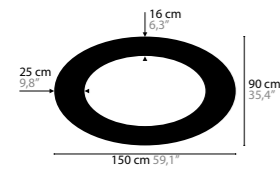

12406 > 12408 H12