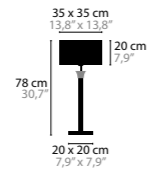

SIDE BY SIDE

DESIGN BY COEN MUNSTERS

14220 H6

14230 H10

14240 W1

14260 T1

14264 T1 XL

14272 T4