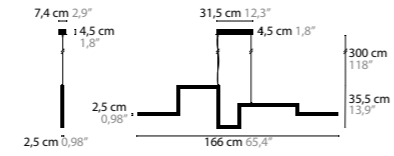

ARTYS
DESIGN BY COEN MUNSTERS

14320 H5

ARTYS H4
14310 BASE: LED 28W / 24V / 2700K / 3050LM
COLOURS 32 33

ARTYS H5
14320 BASE: LED 34W / 24V / 2700K / 3710LM
COLOURS 32 33

ARTYS CROSS
14321 BASE: LED 14,4W / 24V / 2700K / 1572LM
COLOURS 32 33

ARTYS FLEX
14323 BASE: LED 48W / 24V / 2700K / 5240LM
COLOURS 32 33

ARTYS W1+1
14325 BASE: LED 7W / 24V / 2700K / 800LM
COLOURS 32 33

COLOURS 32 BLACK STRUCTURE
 33 WHITE STRUCTURE

GENERAL INFORMATION: - DIMMABLE

ALL RAL COLOURS ON REQUEST