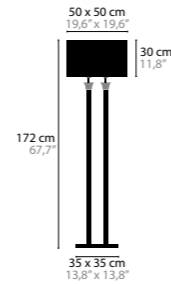

14288 F4

SIDE BY SIDE H6	BASE: 6 X E14 / 220V / MAX 40W		
14220	WITH OPTICAL GLASS ELEMENT	COLOURS 00 01 02 05 10 12 13 14 16	SHADE 301 310 320 377 501 510 520 577 601 610 620 677
SIDE BY SIDE H10	BASE: 10 X E14 / 220V / MAX 40W		
14230	WITH OPTICAL GLASS ELEMENT	COLOURS 00 01 02 05 10 12 13 14 16	SHADE 301 310 320 377 501 510 520 577 601 610 620 677
SIDE BY SIDE W1	BASE: 1 X E14 / 220V / MAX 40W		
14240	WITH OPTICAL GLASS ELEMENT	COLOURS 00 01 02 05 10 12 13 14 16	SHADE 301 310 320 377 501 510 520 577 601 610 620 677
SIDE BY SIDE T1	BASE: 1 X E27 / 220V / MAX 60W		
14260	WITH OPTICAL GLASS ELEMENT	COLOURS 00 01 02 05 10 12 13 14 16	SHADE 301 310 320 377 501 510 520 577 601 610 620 677
SIDE BY SIDE T1 XL	BASE: 1 X E27 / 220V / MAX 60W		
14264	WITH OPTICAL GLASS ELEMENT	COLOURS 00 01 02 05 10 12 13 14 16	SHADE 301 310 320 377 501 510 520 577 601 610 620 677
SIDE BY SIDE T4	BASE: 4 X E27 / 220V / MAX 40W		
14272	WITH OPTICAL GLASS ELEMENT	COLOURS 00 01 02 05 10 12 13 14 16	SHADE 301 310 320 377 501 510 520 577 601 610 620 677
SIDE BY SIDE F1	BASE: 1 X E27 / 220V / MAX 60W		
14280	WITH OPTICAL GLASS ELEMENT	COLOURS 00 01 02 05 10 12 13 14 16	SHADE 301 310 320 377 501 510 520 577 601 610 620 677
SIDE BY SIDE F4	BASE: 4 X E27 / 220V / MAX 60W		
14288	WITH OPTICAL GLASS ELEMENT	COLOURS 00 01 02 05 10 12 13 14 16	SHADE 301 310 320 377 501 510 520 577 601 610 620 677

1. **SHADE**
2. 301 WHITE
   - 501 WHITE SILVER INSIDE
   - 601 WHITE GOLD INSIDE
   - 310 CREME
   - 510 CREME SILVER INSIDE
   - 610 CREME GOLD INSIDE
   - 320 BLACK
   - 520 BLACK SILVER INSIDE
   - 620 BLACK GOLD INSIDE
   - 377 BROWN
   - 577 BROWN SILVER INSIDE
   - 677 BROWN GOLD INSIDE
3. **COLOURS**
4. 00 BRILLIANT BRASS
   - 01 SATIN BRASS
   - 02 CHROME
   - 05 BRONZE
   - 10 BLACK MATT
   - 12 BLACK GLOSSY
   - 13 WHITE GLOSSY
   - 14 WHITE MATT
   - 16 MATT NICKEL

GENERAL INFORMATION: - OPTICAL GLASS

OTHER COLOURS ON REQUEST