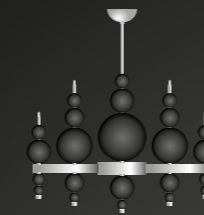

STANDARD COLLECTION