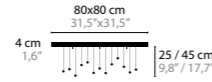

▷ OTHER COLOURS ON REQUEST

11934 CRYSTAL
11935 SPECTRA® CRYSTAL
11936 SWAROVSKI® STRASS®

SPRANKLING

DESIGN BY COEN MUNSTERS

12672 > 12673 C9

12676 > 12677 C9

12680 > 12681 C9

12632 > 12633 C10