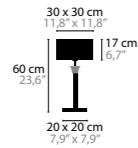

SIDE BY SIDE

DESIGN BY COEN MUNSTERS

14220 H6

14230 H10

14240 W1

14260 T1

14264 T1 XL

14272 T4