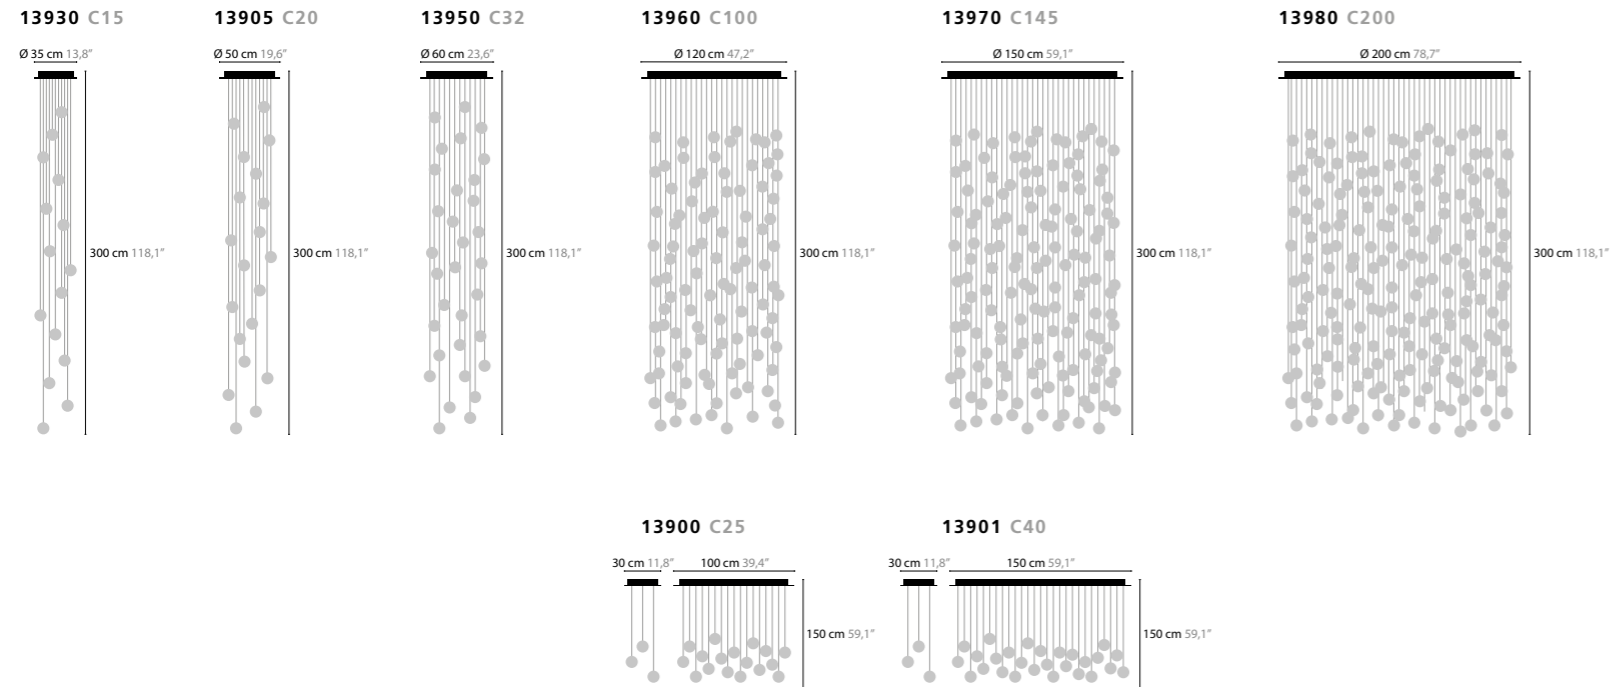

BALLROOM
DESIGN BY COEN MUNSTERS

BALLROOM C15 BASE: 15 X LED / 2W / 24V / 1620LM
13930 COLOURS 00 01 02 05 10 14 16

BALLROOM C20 BASE: 20 X LED / 2W / 24V / 2160LM
13905 COLOURS 00 01 02 05 10 14 16

BALLROOM C32 BASE: 32 X LED / 2W / 24V / 3456LM
13950 COLOURS 00 01 02 05 10 14 16

BALLROOM C100 BASE: 100 X LED / 2W / 24V / 10800LM
13960 COLOURS 00 01 02 05 10 14 16

BALLROOM C145 BASE: 145 X LED / 2W / 24V / 15660LM
13970 COLOURS 00 01 02 05 10 14 16

BALLROOM C200 BASE: 200 X LED / 2W / 24V / 21600LM
13980 COLOURS 00 01 02 05 10 14 16

BALLROOM C25 BASE: 25 X LED / 2W / 24V / 2700LM
13900 COLOURS 00 01 02 05 10 14 16

BALLROOM C40 BASE: 40 X LED / 2W / 24V / 4320LM
13901 COLOURS 00 01 02 05 10 14 16