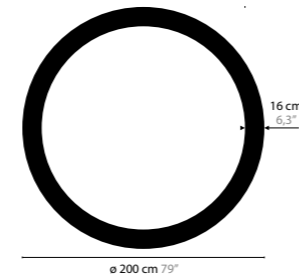

12428 > 12430 H17