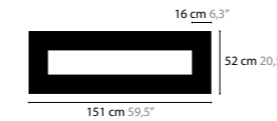

12450 > 12452 H16