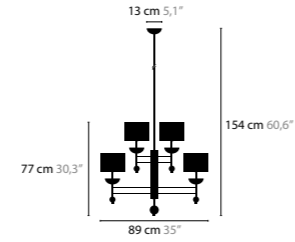

SWEET SYMPHONY
DESIGN BY COEN MUNSTERS

12840 H9

SWEET SYMPHONY H1 BASE: 1 X GU10 / 220V / MAX. 50W

12810	BLACK GLASS	COLOURS	00 01 02 05 10 12 16
12811	CLEAR GLASS	COLOURS	00 01 02 05 10 12 16

SWEET SYMPHONY H3 BASE: 3 X GU10 / 220V / MAX. 50W

12820	BLACK GLASS	COLOURS	00 01 02 05 10 12 16
12821	CLEAR GLASS	COLOURS	00 01 02 05 10 12 16

SWEET SYMPHONY H5 BASE: 5 X GU10 / 220V / MAX. 50W

12830	BLACK GLASS	COLOURS	00 01 02 05 10 12 16
12831	CLEAR GLASS	COLOURS	00 01 02 05 10 12 16

SWEET SYMPHONY H9 BASE: 9 X E27 / 220V / MAX. 40W

12840	CLEAR GLASS	COLOURS	00 01 02 05 10 12 16	SHADE	301 310 320 377 391

SWEET SYMPHONY W1 BASE: 1 X E27 / 220V / MAX. 40W

12850	BLACK GLASS	COLOURS	00 01 02 05 10 12 16	SHADE	301 310 320 377 391
12851	CLEAR GLASS	COLOURS	00 01 02 05 10 12 16	SHADE	301 310 320 377 391

SHADE		301 WHITE
		310 CREME
		320 BLACK
		377 BROWN
		391 RED
COLOURS		00 BRILLIANT BRASS
		01 SATIN BRASS
		02 CHROME
		05 BRONZE
		10 BLACK MATT
		12 BLACK GLOSSY
		16 MATT NICKEL

GENERAL INFORMATION: - ORGANZA SHADES
- GLASS BALLS: OPTICAL GLASS

OTHER COLOURS
ON REQUEST