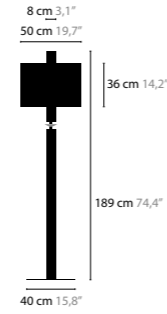

SUNRISE

DESIGN BY COEN MUNSTERS

12740 T3

12760 F1

SUNRISE T3 BASE: 3 X E27 / 220V / MAX. 40W / WITH REGULAR / DIMMER

12740 WITH CRYSTAL ELEMENT COLOURS 00 01 02 05 10 12 13 14 16 SHADE 301 310 320 377 391

SUNRISE F3+1 BASE: 3 X E27 / 220V / MAX. 40W, BASE UPLIGHTER: 1 X GU10 / 220V / MAX. 50W / WITH REGULAR / DIMMER

12760 WITH CRYSTAL ELEMENT COLOURS 00 01 02 05 10 12 13 14 16 SHADE 301 310 320 377 391

1. **SHADE**
2. 301 WHITE
   - 310 CREME
   - 320 BLACK
   - 377 BROWN
   - 391 RED

1. **COLOURS**
2. 00 BRILLIANT BRASS
   - 01 SATIN BRASS
   - 02 CHROME
   - 05 BRONZE
   - 10 BLACK MATT
   - 12 BLACK GLOSSY
   - 13 WHITE GLOSSY
   - 14 WHITE MATT
   - 16 MATT NICKEL

GENERAL INFORMATION: - FLOORLIGHT WITH UPLIGHT

OTHER COLOURS ON REQUEST

SUNRISE