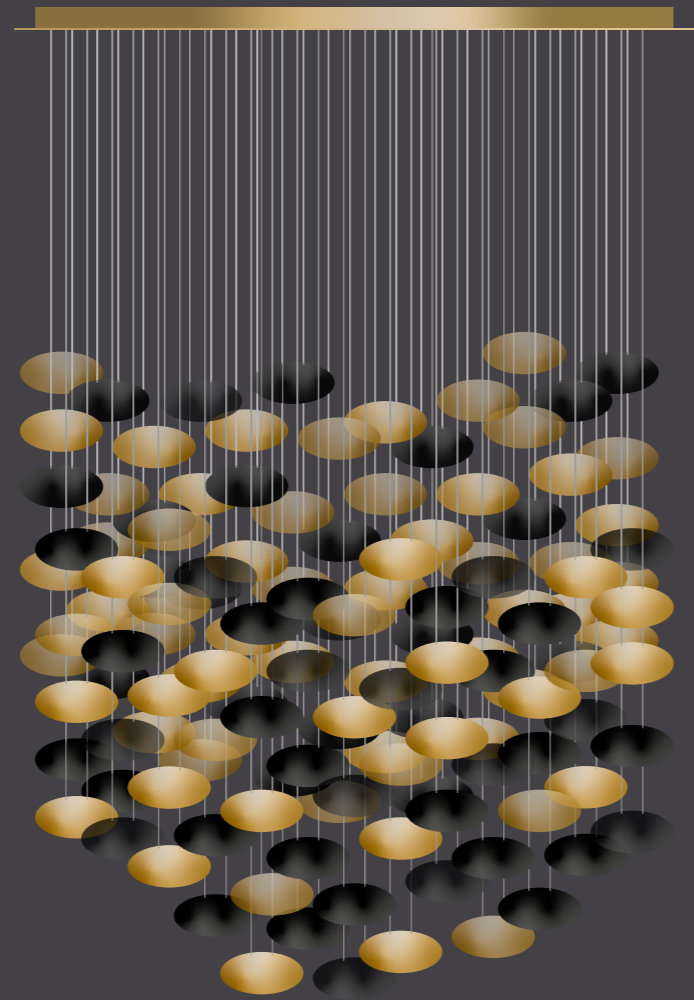

BESPOKE,
LET US CREATE
A UNIQUE DESIGN
BASED ON YOUR IDEAS.