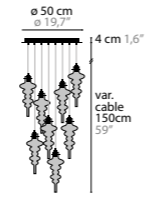

REFLEXX
DESIGN BY COEN MUNSTERS

14365 H8

REFLEXX H1 BASE: 1 X LED 6W / 3000K / 425LM
14350 COLOURS 00 02 32 CLEAR GLASS

REFLEXX H3 BASE: 3 X LED 6W / 3000K / 1275LM
14355 COLOURS 00 02 32 CLEAR GLASS

REFLEXX H5 BASE: 5 X LED 6W / 3000K / 2125LM
14360 COLOURS 00 02 32 CLEAR GLASS

REFLEXX H8 BASE: 8 X LED 6W / 3000K / 3400LM
14365 COLOURS 00 02 32 CLEAR GLASS

REFLEXX H8L BASE: 8 X LED 6W / 3000K / 3400LM
14370 COLOURS 00 02 32 CLEAR GLASS

REFLEXX H16L BASE: 16 X LED 6W / 3000K / 6800LM
14375 COLOURS 00 02 32 CLEAR GLASS

REFLEXX W1 BASE: 1 X LED 6W / 3000K / 425LM
14380 COLOURS 00 02 32 CLEAR GLASS

REFLEXX W1+1 BASE: 2 X LED 6W / 3000K / 850LM
14385 COLOURS 00 02 32 CLEAR GLASS

GENERAL INFORMATION: - DIMMABLE

REFLEXX XXL
DESIGN BY COEN MUNSTERS

REFLEXX H1 XXL BASE: 1 X GU10 / 220V
14400 CLEAR GLASS COLOURS 00 02 32

REFLEXX T1 XXL BASE: 1 X E27 / 220V
14405 CLEAR GLASS COLOURS 00 02 32

GENERAL INFORMATION: - DIMMABLE