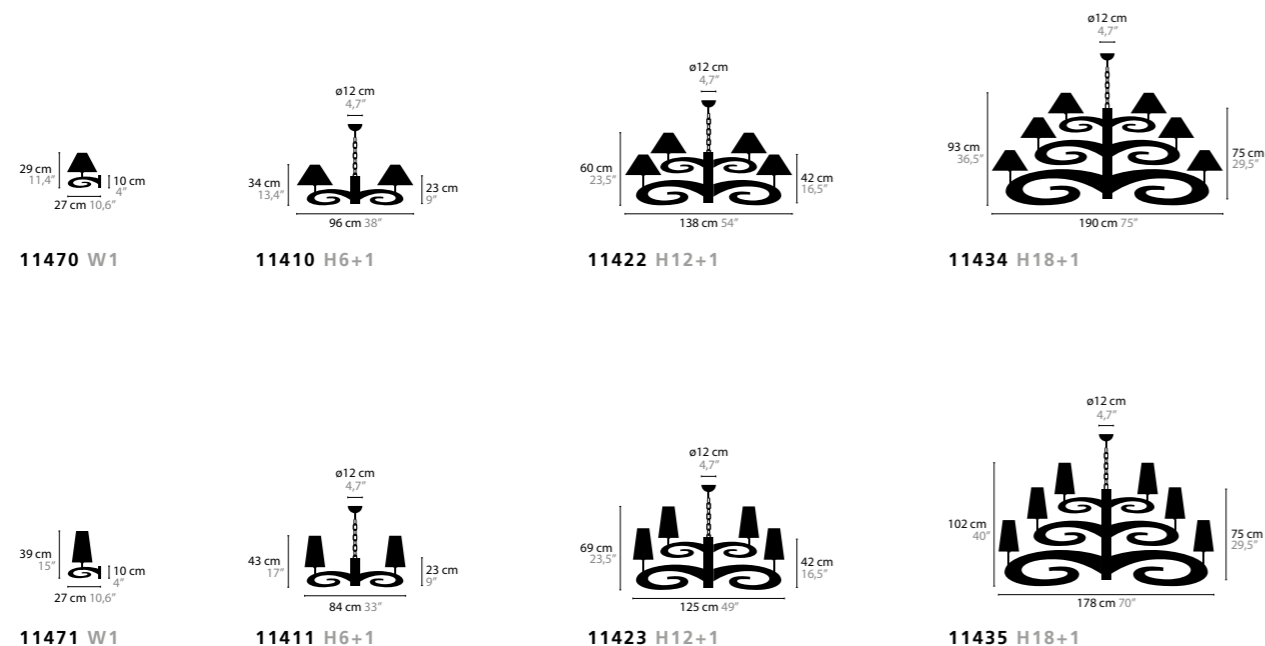

LAZY SUNDAY
DESIGN BY COEN MUNSTERS

LAZY SUNDAY W1		BASE: 1 X E14 / 220V / MAX. 25W	
11470	FLAT MODEL	COLOURS 02 10 12 13 14 16	SHADE 301 310 320 377 391
11471	HIGH MODEL	COLOURS 02 10 12 13 14 16	SHADE 301 310 320 377 391
LAZY SUNDAY H6+1		BASE: 6 X E14 / 220V / MAX. 25W	BASE DOWNLIGHT: 1 X GU10 / 220V / MAX. 50W
11410	FLAT MODEL	COLOURS 02 10 12 13 14 16	SHADE 301 310 320 377 391
11411	HIGH MODEL	COLOURS 02 10 12 13 14 16	SHADE 301 310 320 377 391
LAZY SUNDAY H12+1		BASE: 12 X E14 / 220V / MAX. 25W	BASE DOWNLIGHT: 1 X GU10 / 220V / MAX. 50W
11422	FLAT MODEL	COLOURS 02 10 12 13 14 16	SHADE 301 310 320 377 391
11423	HIGH MODEL	COLOURS 02 10 12 13 14 16	SHADE 301 310 320 377 391
LAZY SUNDAY H18+1		BASE: 18 X E14 / 220V / MAX. 25W	BASE DOWNLIGHT: 1 X GU10 / 220V / MAX. 50W
11434	FLAT MODEL	COLOURS 02 10 12 13 14 16	SHADE 301 310 320 377 391
11435	HIGH MODEL	COLOURS 02 10 12 13 14 16	SHADE 301 310 320 377 391

SHADE	301	WHITE
	310	CREME
	320	BLACK
	377	BROWN
	391	RED
COLOURS	02	CHROME
	10	BLACK MATT
	12	BLACK GLOSSY
	13	WHITE GLOSSY
	14	WHITE MATT
	16	MATT NICKEL

GENERAL INFORMATION: - OTHER COLOURS FOR METAL AND SHADES ON REQUEST

OTHER COLOURS ON REQUEST