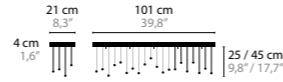

▷ OTHER COLOURS ON REQUEST

11934 CRYSTAL
11935 SPECTRA® CRYSTAL
11936 SWAROVSKI® STRASS®

SPRANKLING

DESIGN BY COEN MUNSTERS

12672 > 12673 C9

12676 > 12677 C9

12680 > 12681 C9

12632 > 12633 C10