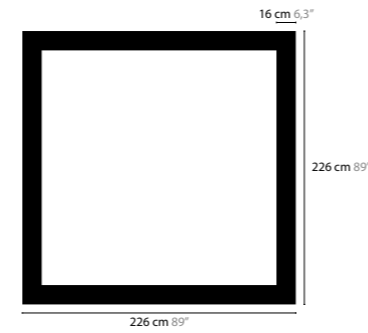

12518 > 12520 H32

SKY CYCLES H8 BASE: 8 X G9 / 220V / MAX. 40W

12400	WITH CRYSTAL	COLOURS 02
12401	WITH SPECTRA® CRYSTAL	COLOURS 02
12402	WITH SWAROVSKI® STRASS®	COLOURS 02

SKY CYCLES H17 BASE: 17 X G9 / 220V / MAX. 40W

12428	WITH CRYSTAL	COLOURS 02
12429	WITH SPECTRA® CRYSTAL	COLOURS 02
12430	WITH SWAROVSKI® STRASS®	COLOURS 02

SKY CYCLES H12 BASE: 12 X G9 / 220V / MAX. 40W

12406	WITH CRYSTAL	COLOURS 02
12407	WITH SPECTRA® CRYSTAL	COLOURS 02
12408	WITH SWAROVSKI® STRASS®	COLOURS 02

SKY CYCLES H8 BASE: 8 X G9 / 220V / MAX. 40W

12500	WITH CRYSTAL	COLOURS 02
12501	WITH SPECTRA® CRYSTAL	COLOURS 02
12502	WITH SWAROVSKI® STRASS®	COLOURS 02

SKY CYCLES H6 BASE: 6 X G9 / 220V / MAX. 40W

12410	WITH CRYSTAL	COLOURS 02
12411	WITH SPECTRA® CRYSTAL	COLOURS 02
12412	WITH SWAROVSKI® STRASS®	COLOURS 02

SKY CYCLES H16 BASE: 16 X G9 / 220V / MAX. 40W

12506	WITH CRYSTAL	COLOURS 02
12507	WITH SPECTRA® CRYSTAL	COLOURS 02
12508	WITH SWAROVSKI® STRASS®	COLOURS 02

SKY CYCLES H12 BASE: 12 X G9 / 220V / MAX. 40W

12416	WITH CRYSTAL	COLOURS 02
12417	WITH SPECTRA® CRYSTAL	COLOURS 02
12418	WITH SWAROVSKI® STRASS®	COLOURS 02

SKY CYCLES H24 BASE: 24 X G9 / 220V / MAX. 40W

12512	WITH CRYSTAL	COLOURS 02
12513	WITH SPECTRA® CRYSTAL	COLOURS 02
12514	WITH SWAROVSKI® STRASS®	COLOURS 02

SKY CYCLES H12 BASE: 12 X G9 / 220V / MAX. 40W

12422	WITH CRYSTAL	COLOURS 02
12423	WITH SPECTRA® CRYSTAL	COLOURS 02
12424	WITH SWAROVSKI® STRASS®	COLOURS 02

SKY CYCLES H32 BASE: 32 X G9 / 220V / MAX. 40W

12518	WITH CRYSTAL	COLOURS 02
12519	WITH SPECTRA® CRYSTAL	COLOURS 02
12520	WITH SWAROVSKI® STRASS®	COLOURS 02

COLOURS 02 CHROME

GENERAL INFORMATION: - CUSTOMISING ON REQUEST, AS ALSO FOR LENGTH OF CRYSYAL
- *LED ON REQUEST

OTHER COLOURS ON REQUEST

SKY CYCLES - LINE / RECTANGLE

DESIGN BY COEN MUNSTERS