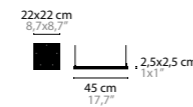

ARTYS
DESIGN BY COEN MUNSTERS

14323 FLEX

ARTYS H4
14310 BASE: LED 28W / 24V / 2700K / 3050LM
COLOURS 32 33

ARTYS H5
14320 BASE: LED 34W / 24V / 2700K / 3710LM
COLOURS 32 33

ARTYS CROSS
14321 BASE: LED 14,4W / 24V / 2700K / 1572LM
COLOURS 32 33

ARTYS FLEX
14323 BASE: LED 48W / 24V / 2700K / 5240LM
COLOURS 32 33

ARTYS W1+1
14325 BASE: LED 7W / 24V / 2700K / 800LM
COLOURS 32 33

COLOURS 32 BLACK STRUCTURE
 33 WHITE STRUCTURE

GENERAL INFORMATION: - DIMMABLE

ALL RAL COLOURS ON REQUEST