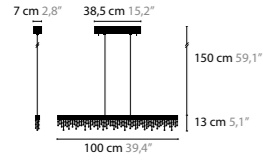

FROZEN EYES

DESIGN BY COEN MUNSTERS

10910 > 10912 H C