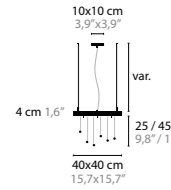

12652 > 12653 H9