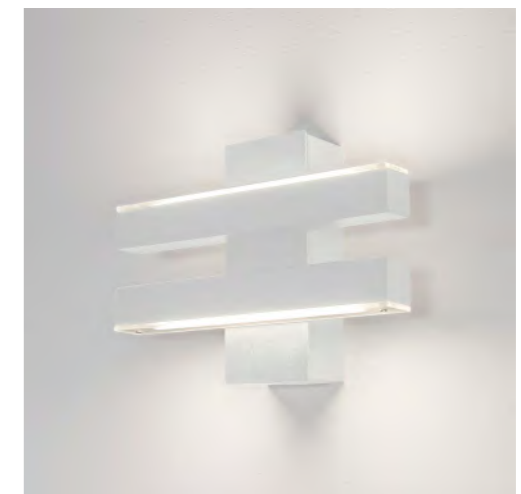

ARTYS
DESIGN BY COEN MUNSTERS

ARTYS H4
14310 BASE: LED 28W / 24V / 2700K / 3050LM
COLOURS 32 33

ARTYS H5
14320 BASE: LED 34W / 24V / 2700K / 3710LM
COLOURS 32 33

ARTYS CROSS
14321 BASE: LED 14,4W / 24V / 2700K / 1572LM
COLOURS 32 33

ARTYS FLEX
14323 BASE: LED 48W / 24V / 2700K / 5240LM
COLOURS 32 33

ARTYS W1+1
14325 BASE: LED 7W / 24V / 2700K / 800LM
COLOURS 32 33

COLOURS 32 BLACK STRUCTURE
 33 WHITE STRUCTURE

GENERAL INFORMATION: - DIMMABLE

ALL RAL COLOURS ON REQUEST