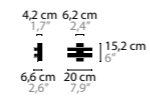

ARTYS
DESIGN BY COEN MUNSTERS

14325 W1+1

ARTYS H4
14310 BASE: LED 28W / 24V / 2700K / 3050LM
COLOURS 32 33

ARTYS H5
14320 BASE: LED 34W / 24V / 2700K / 3710LM
COLOURS 32 33

ARTYS CROSS
14321 BASE: LED 14,4W / 24V / 2700K / 1572LM
COLOURS 32 33

ARTYS FLEX
14323 BASE: LED 48W / 24V / 2700K / 5240LM
COLOURS 32 33

ARTYS W1+1
14325 BASE: LED 7W / 24V / 2700K / 800LM
COLOURS 32 33

COLOURS 32 BLACK STRUCTURE
 33 WHITE STRUCTURE

GENERAL INFORMATION: - DIMMABLE

ALL RAL COLOURS ON REQUEST