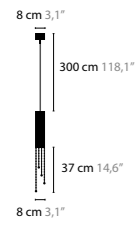

SEXY CRYSTALS

DESIGN BY COEN MUNSTERS

12110 > 12115 H1