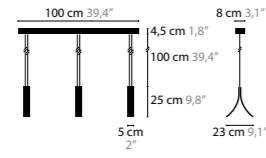

STREAM

DESIGN BY COEN MUNSTERS

13720 H3

STREAM H1 BASE: LED 1 X 7W / 24V / 2700K / 385LM
13710 COLOURS 02 16 32 33

STREAM H1 XL BASE: LED 1 X 13W / 24V / 2700K / 385LM
13712 COLOURS 02 16 32 33

STREAM H3 BASE: LED 3 X 7W / 24V / 2700K / 1155LM
13720 COLOURS 02 16 32 33

STREAM H3 XL BASE: LED 3 X 13W / 24V / 2700K / 1155LM
13722 COLOURS 02 16 32 33

STREAM H5 BASE: LED 5 X 7W / 24V / 2700K / 1925LM
13730 COLOURS 02 16 32 33

STREAM H5 XL BASE: LED 5 X 13W / 24V / 2700K / 1925LM
13732 COLOURS 02 16 32 33

STREAM H7 BASE: LED 7 X 7W / 24V / 2700K / 2695LM
13740 COLOURS 02 16 32 33

STREAM H7 XL BASE: LED 7 X 13W / 24V / 2700K / 2695LM
13742 COLOURS 02 16 32 33

STREAM W1 BASE: LED 1 X 4W / 24V / 2700K / 385LM
13770 COLOURS 02 16 32 33

STREAM W1 XL BASE: LED 1 X 7W / 24V / 2700K / 385LM
13772 COLOURS 02 16 32 33

STREAM W2 BASE: LED 1 X 7W / 24V / 2700K / 770LM
13780 COLOURS 02 16 32 33

STREAM W2 XL BASE: LED 1 X 13W / 24V / 2700K / 770LM
13782 COLOURS 02 16 32 33

STREAM F2 XL BASE: LED 1 X 13W / 24V / 2700K / 770LM
13790 COLOURS 02 16 32 33

1. **COLOURS**
2. 02 CHROME
   - 16 MATT NICKEL
   - 32 BLACK STRUCTURE
   - 33 WHITE STRUCTURE

▶ OTHER COLOURS ON REQUEST