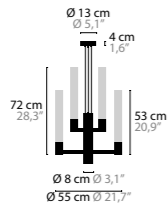

INFINITY
DESIGN BY COEN MUNSTERS

14553 H6+1

14555 H9+1

14557 H12+1

14561 H15+1

14519 W1

14523 W2

14554 H6+1

14556 H9+1

14558 H12+1

14563 H15+1

14521 W1

14525 W2

INFINITY H6+1 BASE: 7 X GU10 / 220V / MAX. 50W
14553 35CM COLOURS 00 01 02 05 10 12 13 14 16
14554 53CM COLOURS 00 01 02 05 10 12 13 14 16

INFINITY H9+1 BASE: 10 X GU10 / 220V / MAX. 50W
14555 35CM COLOURS 00 01 02 05 10 12 13 14 16
14556 53CM COLOURS 00 01 02 05 10 12 13 14 16

INFINITY H12+1 BASE: 13 X GU10 / 220V / MAX. 50W
14557 35CM COLOURS 00 01 02 05 10 12 13 14 16
14558 53CM COLOURS 00 01 02 05 10 12 13 14 16

INFINITY H15+1 BASE: 16 X GU10 / 220V / MAX. 50W
14561 35CM COLOURS 00 01 02 05 10 12 13 14 16
14563 53CM COLOURS 00 01 02 05 10 12 13 14 16

INFINITY W1 BASE: 1 X GU10 / 220V / MAX. 50W
14519 35CM COLOURS 00 01 02 05 10 12 13 14 16
14521 53CM COLOURS 00 01 02 05 10 12 13 14 16

INFINITY W2 BASE: 2 X GU10 / 220V / MAX. 50W
14523 35CM COLOURS 00 01 02 05 10 12 13 14 16
14525 53CM COLOURS 00 01 02 05 10 12 13 14 16

GENERAL INFORMATION: - DIMMABLE
- OTHER SIZES AND COLOURS ON REQUEST
- CRYSTAL CHAINS INCLUDED. CUSTOMER'S CHOICE WHETHER TO USE THEM
(14553/14554/14555/14556/14557/14558/14561/14563/14519/14521/14523/14525)

1. **COLOURS**
2. 00 BRILLIANT BRASS
   - 01 SATIN BRASS
   - 02 CHROME
   - 05 BRONZE
   - 10 BLACK MATT
   - 12 BLACK GLOSSY
   - 13 WHITE GLOSSY
   - 14 WHITE MATT
   - 16 MATT NICKEL

▶ OTHER COLOURS ON REQUEST