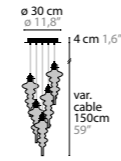

REFLEXX
DESIGN BY COEN MUNSTERS

14360 H5

REFLEXX H1 BASE: 1 X LED 6W / 3000K / 425LM
14350 COLOURS 00 02 32 CLEAR GLASS

REFLEXX H3 BASE: 3 X LED 6W / 3000K / 1275LM
14355 COLOURS 00 02 32 CLEAR GLASS

REFLEXX H5 BASE: 5 X LED 6W / 3000K / 2125LM
14360 COLOURS 00 02 32 CLEAR GLASS

REFLEXX H8 BASE: 8 X LED 6W / 3000K / 3400LM
14365 COLOURS 00 02 32 CLEAR GLASS

REFLEXX H8L BASE: 8 X LED 6W / 3000K / 3400LM
14370 COLOURS 00 02 32 CLEAR GLASS

REFLEXX H16L BASE: 16 X LED 6W / 3000K / 6800LM
14375 COLOURS 00 02 32 CLEAR GLASS

REFLEXX W1 BASE: 1 X LED 6W / 3000K / 425LM
14380 COLOURS 00 02 32 CLEAR GLASS

REFLEXX W1+1 BASE: 2 X LED 6W / 3000K / 850LM
14385 COLOURS 00 02 32 CLEAR GLASS

GENERAL INFORMATION: - DIMMABLE

REFLEXX XXL
DESIGN BY COEN MUNSTERS

REFLEXX H1 XXL BASE: 1 X GU10 / 220V
14400 CLEAR GLASS COLOURS 00 02 32

REFLEXX T1 XXL BASE: 1 X E27 / 220V
14405 CLEAR GLASS COLOURS 00 02 32

GENERAL INFORMATION: - DIMMABLE