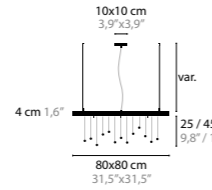

12660 > 12661 H9