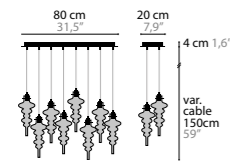

REFLEXX
DESIGN BY COEN MUNSTERS

14370 H8L

REFLEXX H1 BASE: 1 X LED 6W / 3000K / 425LM
14350 COLOURS 00 02 32 CLEAR GLASS

REFLEXX H3 BASE: 3 X LED 6W / 3000K / 1275LM
14355 COLOURS 00 02 32 CLEAR GLASS

REFLEXX H5 BASE: 5 X LED 6W / 3000K / 2125LM
14360 COLOURS 00 02 32 CLEAR GLASS

REFLEXX H8 BASE: 8 X LED 6W / 3000K / 3400LM
14365 COLOURS 00 02 32 CLEAR GLASS

REFLEXX H8L BASE: 8 X LED 6W / 3000K / 3400LM
14370 COLOURS 00 02 32 CLEAR GLASS

REFLEXX H16L BASE: 16 X LED 6W / 3000K / 6800LM
14375 COLOURS 00 02 32 CLEAR GLASS

REFLEXX W1 BASE: 1 X LED 6W / 3000K / 425LM
14380 COLOURS 00 02 32 CLEAR GLASS

REFLEXX W1+1 BASE: 2 X LED 6W / 3000K / 850LM
14385 COLOURS 00 02 32 CLEAR GLASS

GENERAL INFORMATION: - DIMMABLE

REFLEXX XXL
DESIGN BY COEN MUNSTERS

REFLEXX H1 XXL BASE: 1 X GU10 / 220V
14400 CLEAR GLASS COLOURS 00 02 32

REFLEXX T1 XXL BASE: 1 X E27 / 220V
14405 CLEAR GLASS COLOURS 00 02 32

GENERAL INFORMATION: - DIMMABLE