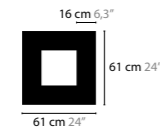

12500 > 12502 H8