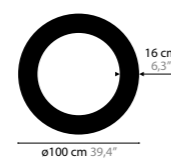

ROUND

OVAL

SKY CYCLES - OVAL / ROUND / SQUARE

DESIGN BY COEN MUNSTERS

12400 > 12402 H8

12410 > 12412 H6

12416 > 12418 H12

12422 > 12424 H12