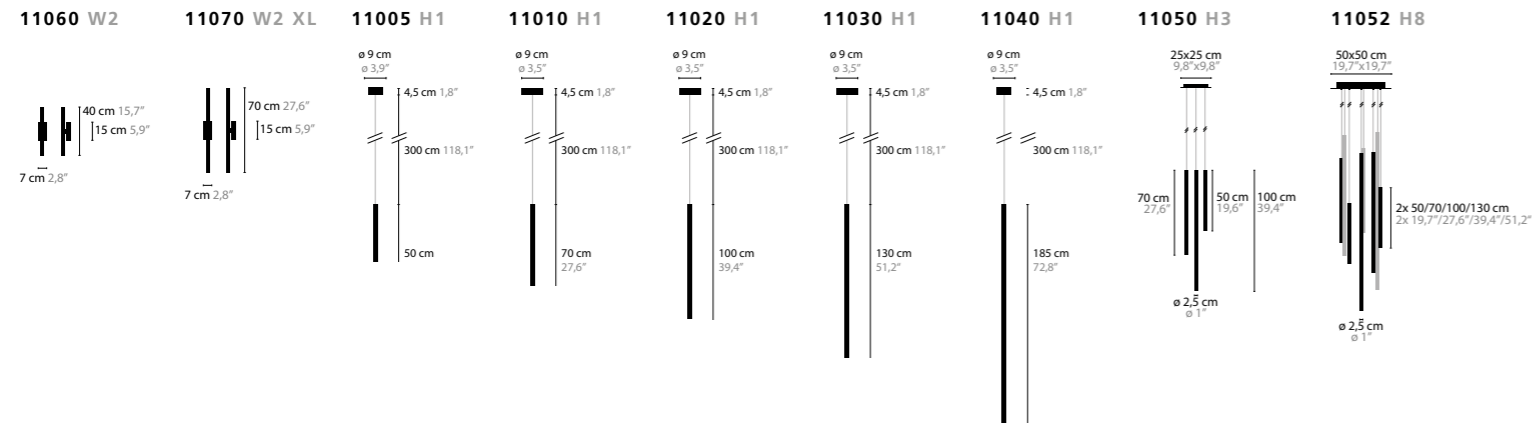

GLOW
DESIGN BY COEN MUNSTERS

GLOW W2
11060
BASE: 2 X LED 6W / 3000K / 1618LM
COLOURS 02 16 32

GLOW W2 XL
11070
BASE: 2 X LED 6W / 3000K / 1618LM
COLOURS 02 16 32

GLOW H1
BASE: 1 X LED 6W / 3000K / 809LM
11005 50 CM TUBE COLOURS 02 16 32
11010 70 CM TUBE COLOURS 02 16 32
11020 100 CM TUBE COLOURS 02 16 32
11030 130 CM TUBE COLOURS 02 16 32
11040 185 CM TUBE COLOURS 02 16 32

GLOW H3
11050
BASE: 3 X LED 6W / 3000K / 2427LM
COLOURS 02 16 32

GLOW H8
11052
BASE: 8 X LED 6W / 3000K / 6472LM
COLOURS 02 16 32

GENERAL INFORMATION: - DIMMABLE

COLOURS

- 02 CHROME
- 16 MATT NICKEL
- 32 BLACK STRUCTURE

OTHER COLOURS
ON REQUEST