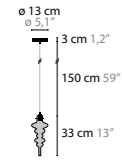

REFLEXX
DESIGN BY COEN MUNSTERS

14350 H1