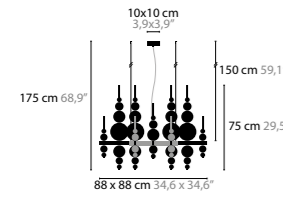

TEARS FROM MOON
DESIGN BY COEN MUNSTERS

13090 > 13093 H20+9