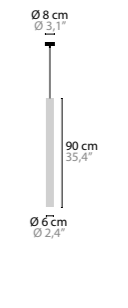

INFINITY
DESIGN BY COEN MUNSTERS

INFINITY H12 BASE: 12 X GU10 / 220V / MAX. 50W
14570 35CM COLOURS 00 01 02 05 10 12 13 14 16
14571 53CM COLOURS 00 01 02 05 10 12 13 14 16

INFINITY H14 BASE: 14 X GU10 / 220V / MAX. 50W
14572 35CM COLOURS 00 01 02 05 10 12 13 14 16
14573 53CM COLOURS 00 01 02 05 10 12 13 14 16

INFINITY H18 BASE: 18 X GU10 / 220V / MAX. 50W
14574 35CM + 53CM COLOURS 00 01 02 05 10 12 13 14 16

1. **COLOURS**
2. 00 BRILLIANT BRASS
   - 01 SATIN BRASS
   - 02 CHROME
   - 05 BRONZE
   - 10 BLACK MATT
   - 12 BLACK GLOSSY
   - 13 WHITE GLOSSY
   - 14 WHITE MATT
   - 16 MATT NICKEL

GENERAL INFORMATION: - DIMMABLE
- OTHER SIZES AND COLOURS ON REQUEST
- CRYSTAL CHAINS INCLUDED. CUSTOMER'S CHOICE WHETHER TO USE THEM

OTHER COLOURS ON REQUEST

14531 H1

INFINITY H8 BASE: 8 X GU10 / 220V / MAX. 50W
14535 3 X 40 CM, 3 X 60 CM, 2 X 90 CM
COLOURS 00 01 02 05 10 12 13 14 16

INFINITY H12 BASE: 12 X GU10 / 220V / MAX. 50W
14536 4 X 40 CM, 4 X 60 CM, 4 X 90 CM
COLOURS 00 01 02 05 10 12 13 14 16

INFINITY H16 BASE: 16 X GU10 / 220V / MAX. 50W
14537 4 X 40 CM, 5 X 60 CM, 5 X 90 CM, 2 X 145 CM
COLOURS 00 01 02 05 10 12 13 14 16

INFINITY H1 BASE: 1 X GU10 / 220V / MAX. 50W
14528 25 CM TUBE COLOURS 00 01 02 05 10 12 13 14 16
14529 40 CM TUBE COLOURS 00 01 02 05 10 12 13 14 16
14530 60 CM TUBE COLOURS 00 01 02 05 10 12 13 14 16
14531 90 CM TUBE COLOURS 00 01 02 05 10 12 13 14 16
14532 145 CM TUBE COLOURS 00 01 02 05 10 12 13 14 16

1. **COLOURS**
2. 00 BRILLIANT BRASS
   - 01 SATIN BRASS
   - 02 CHROME
   - 05 BRONZE
   - 10 BLACK MATT
   - 12 BLACK GLOSSY
   - 13 WHITE GLOSSY
   - 14 WHITE MATT
   - 16 MATT NICKEL

GENERAL INFORMATION: - DIMMABLE
- OTHER SIZES AND COLOURS ON REQUESTS

OTHER COLOURS ON REQUEST