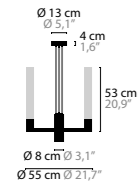

INFINITY
DESIGN BY COEN MUNSTERS

14553 H6+1

14555 H9+1

14557 H12+1

14561 H15+1

14519 W1

14523 W2

14554 H6+1

14556 H9+1

14558 H12+1

14563 H15+1

14521 W1

14525 W2

INFINITY H6+1 BASE: 7 X GU10 / 220V / MAX. 50W
14553 35CM COLOURS 00 01 02 05 10 12 13 14 16
14554 53CM COLOURS 00 01 02 05 10 12 13 14 16

INFINITY H9+1 BASE: 10 X GU10 / 220V / MAX. 50W
14555 35CM COLOURS 00 01 02 05 10 12 13 14 16
14556 53CM COLOURS 00 01 02 05 10 12 13 14 16

INFINITY H12+1 BASE: 13 X GU10 / 220V / MAX. 50W
14557 35CM COLOURS 00 01 02 05 10 12 13 14 16
14558 53CM COLOURS 00 01 02 05 10 12 13 14 16

INFINITY H15+1 BASE: 16 X GU10 / 220V / MAX. 50W
14561 35CM COLOURS 00 01 02 05 10 12 13 14 16
14563 53CM COLOURS 00 01 02 05 10 12 13 14 16

INFINITY W1 BASE: 1 X GU10 / 220V / MAX. 50W
14519 35CM COLOURS 00 01 02 05 10 12 13 14 16
14521 53CM COLOURS 00 01 02 05 10 12 13 14 16

INFINITY W2 BASE: 2 X GU10 / 220V / MAX. 50W
14523 35CM COLOURS 00 01 02 05 10 12 13 14 16
14525 53CM COLOURS 00 01 02 05 10 12 13 14 16

GENERAL INFORMATION: - DIMMABLE
- OTHER SIZES AND COLOURS ON REQUEST
- CRYSTAL CHAINS INCLUDED. CUSTOMER'S CHOICE WHETHER TO USE THEM
(14553/14554/14555/14556/14557/14558/14561/14563/14519/14521/14523/14525)

1. **COLOURS**
2. 00 BRILLIANT BRASS
   - 01 SATIN BRASS
   - 02 CHROME
   - 05 BRONZE
   - 10 BLACK MATT
   - 12 BLACK GLOSSY
   - 13 WHITE GLOSSY
   - 14 WHITE MATT
   - 16 MATT NICKEL

▶ OTHER COLOURS ON REQUEST