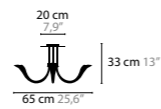

CHILL OUT
DESIGN BY COEN MUNSTERS

10380 C5

CHILL OUT H6 BASE: 6 X G9 / 220V / MAX. 40W

10310 WITHOUT CRYSTAL COLOURS 00 01 02 05 10 12 16
10311 WITH 10 SWAROVSKI® STRASS® BALLS COLOURS 00 01 02 05 10 12 16

CHILL OUT H8 BASE: 8 X G9 / 220V / MAX. 40W

10322 WITHOUT CRYSTAL COLOURS 00 01 02 05 10 12 16
10323 WITH 10 SWAROVSKI® STRASS® BALLS COLOURS 00 01 02 05 10 12 16

CHILL OUT H6 BASE: 6 X G9 / 220V / MAX. 40W

10316 WITHOUT CRYSTAL COLOURS 00 01 02 05 10 12 16
10317 WITH 10 SWAROVSKI® STRASS® BALLS COLOURS 00 01 02 05 10 12 16

CHILL OUT H12 BASE: 12 X G9 / 220V / MAX. 40W

10328 WITHOUT CRYSTAL COLOURS 00 01 02 05 10 12 16
10329 WITH 10 SWAROVSKI® STRASS® BALLS COLOURS 00 01 02 05 10 12 16

CHILL OUT H10 BASE: 10 X G9 / 220V / MAX. 40W

10334 WITHOUT CRYSTAL COLOURS 00 01 02 05 10 12 16
10335 WITH 10 SWAROVSKI® STRASS® BALLS COLOURS 00 01 02 05 10 12 16

CHILL OUT H14 BASE: 14 X G9 / 220V / MAX. 40W

10340 WITHOUT CRYSTAL COLOURS 00 01 02 05 10 12 16
10341 WITH 10 SWAROVSKI® STRASS® BALLS COLOURS 00 01 02 05 10 12 16

CHILL OUT C5 BASE: 5 X G9 / 220V / MAX. 40W

10380 WITHOUT CRYSTAL COLOURS 00 01 02 05 10 12 16

CHILL OUT W1 BASE: 1 X G9 / 220V / MAX. 40W

10360 WITHOUT CRYSTAL COLOURS 00 01 02 05 10 12 16

COLOURS	
	00 BRILLIANT BRASS
	01 SATIN BRASS
	02 CHROME
	05 BRONZE
	10 BLACK MATT
	12 BLACK GLOSSY
	16 MATT NICKEL