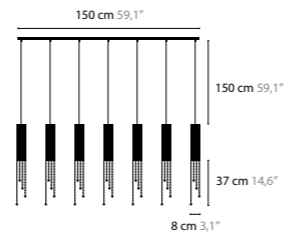

12260 > 12265 H7