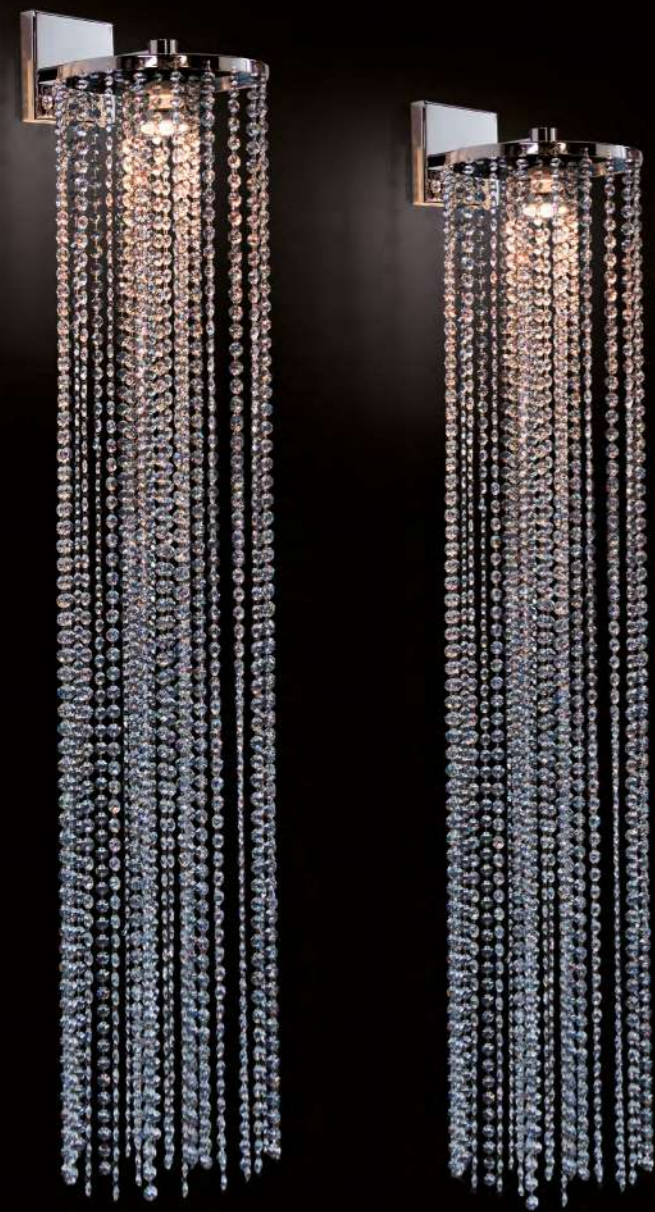

OPUS W1 CRYSTALS CHAIN IN MORE LENGTHS