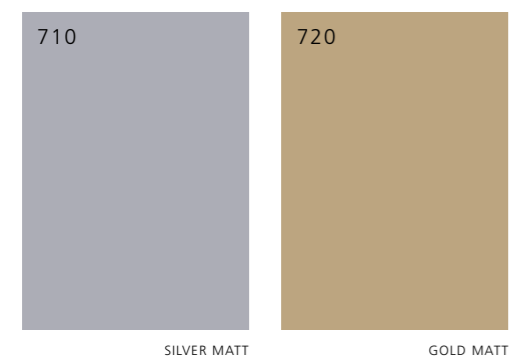

FLEXIBLE
IN SO MANY COLOURS AND SIZES

ARTICLE CODE

12578.02.301		
Article code 5 digits	Finish code 2 digits	Shade code 3 digits Starting with 3 - Normal shade Starting with 4 - Crushed shade Starting with 7 - Disc

COLOURS SHADE

MORE COLOUR POSSIBILITIES ON REQUEST

COLOURS DISC

COLOURS METAL

MORE FINISHING POSSIBILITIES ON REQUEST

RAL COLOURS ON REQUEST
ASK FOR THE POSSIBILITIES

**CONVERSATION
PIECES**

EYE IN THE SKY