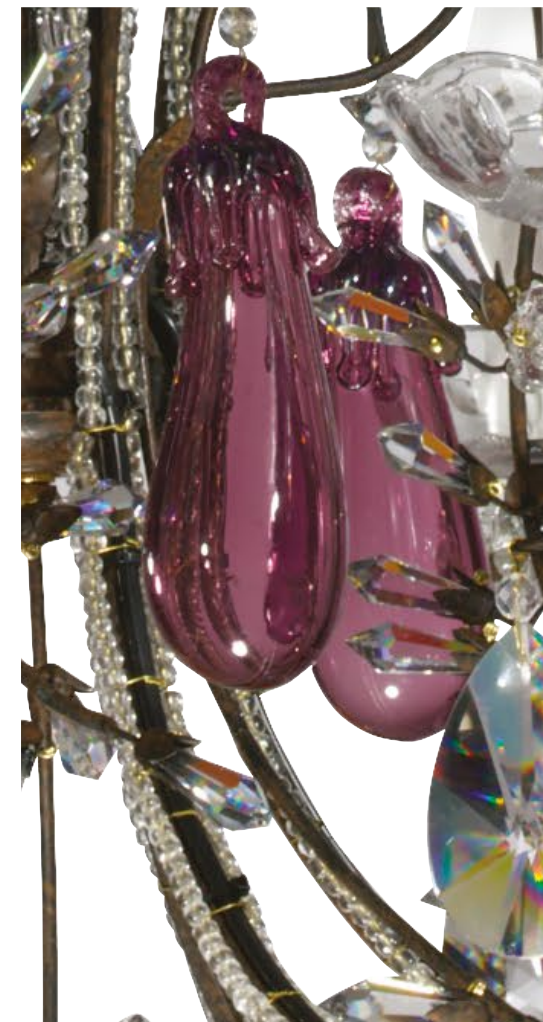

MURANO FRUIT
ART. 1329.2 CR
Finish FANGO'
h 45 cm Ø 44 cm
2 x E14