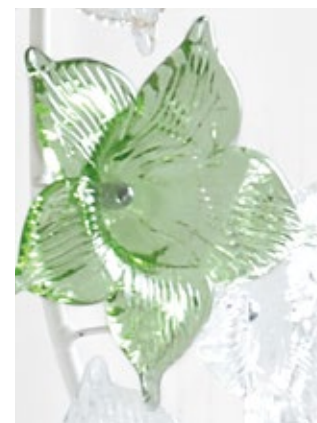

EDO
Art. 1415.LED
Finish BIA
h 120 cm Ø 48 cm