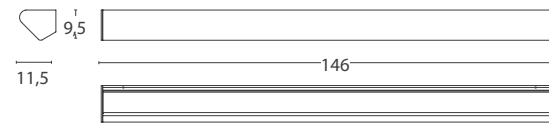

GILLES S

GILLES

GILLES L

GILLES XL

GILLES XXL

Units: cm

Finishes

105 White FT (Standard)