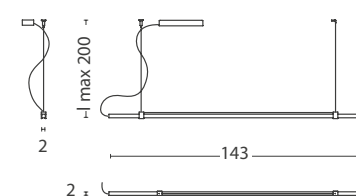

Disponibile in tre lunghezze: MORGANA S - 143 cm, MORGANA M - 176 cm, MORGANA L - 209 cm. Cavo di alimentazione trasparente. Alimentatore dimmerabile TRIAC incluso.

MORGANA

Amedeo G. Cavalchini, 2018

MORGANA, eclectic and slight suspension in natural or black anodized aluminum extruded. Opal White PMMA diffuser, light beam adjustable upward or downward. LED light source with colour temperature 2700K or 3000K, CRI >90.

Available in three lengths: MORGANA S - 143 cm, MORGANA M - 176 cm, MORGANA L - 209 cm. Transparent power cable. Dimmable TRIAC power supply included.

MORGANA S

MORGANA M

MORGANA L

Units: cm

Finishes

- 172 Natural anodized aluminum
- 174 Black anodized aluminum