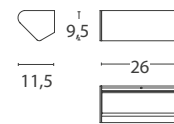

GILLES

VillaToscaDesign, 2018

GILLES, serie di appliques in alluminio estruso. La forma della lampada permette di avere un singolo o un doppio fascio luminoso. Sorgente LED con CRI >90, temperatura colore 2700K o 3000K, dimmerabile TRIAC. Disponibile in quattro lunghezze standard: GILLES S - 14 cm, GILLES - 26 cm, GILLES L - 38 cm, GILLES XL - 50 cm, GILLES XXL - 146 cm. Finitura in Bianco Fine Textured. Altre finiture su richiesta.

GILLES, series of bracket lamps in extruded aluminum. Its shape provide a single or a double light beam. LED light source CRI >90, colour temperature 2700K or 3000K, dimmable TRIAC. Available in four standard lengths: GILLES S - 14 cm, GILLES - 26 cm, GILLES L - 38 cm, GILLES XL - 50 cm, GILLES XXL - 146 cm. Finish in White Fine Textured. Other finishes upon request.

GILLES L

Units: cm

Finishes

105 White FT (Standard)

Other finishes on request.

Diffuser

PMMA methacrylate

Electronic driver

GILLES / S / L / XL / XXL

Dimmable driver included TRIAC

GILLES ON-OFF

Driver included

Light source

LED

LED 100-120V or 220-240V

2700K or 3000K CRI >90

GILLES S Up 15W Down 5W 2400lm

GILLES Up 30W Down 10W 4800lm

GILLES ON-OFF Up 20W Down 10W 3600lm

GILLES L Up 45W Down 15W 7200lm

GILLES XL Up 60W Down 20W 9600lm

GILLES XXL Up 90W Down 30W 11.500lm

A

Certification

CE Classe I IP20

CONTEMPORARY