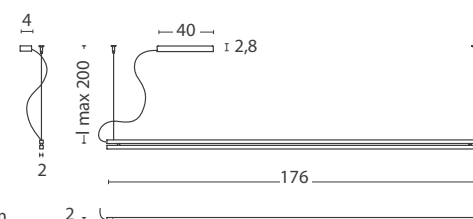

MERLINO M

Units: cm