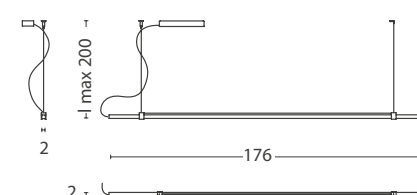

Disponibile in tre lunghezze: MORGANA S - 143 cm, MORGANA M - 176 cm, MORGANA L - 209 cm. Cavo di alimentazione trasparente. Alimentatore dimmerabile TRIAC incluso.

MORGANA

Amedeo G. Cavalchini, 2018

MORGANA, eclectic and slight suspension in natural or black anodized aluminum extruded. Opal White PMMA diffuser, light beam adjustable upward or downward. LED light source with colour temperature 2700K or 3000K, CRI >90.

Available in three lengths: MORGANA S - 143 cm, MORGANA M - 176 cm, MORGANA L - 209 cm. Transparent power cable. Dimmable TRIAC power supply included.

MORGANA S

MORGANA M

MORGANA L

Units: cm

Finishes

- 172 Natural anodized aluminum
- 174 Black anodized aluminum