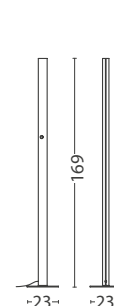

EGO, minimalism and industrial design in extruded aluminum. Opal white PMMA diffuser and LED light source providing direct light with colour temperature 2700K or 3000K, CRI >90. The suspension is available in different lengths: EGO S - 69 cm, M - 102 cm, L - 135 cm, XL - 168 cm, XXL - 201 cm. EGO 11, EGO 12 - floor stand versions, measuring respectively in height 169 cm, 202 cm. Finishes in White Fine Textured, Sandblasted Aluminum and Cor-Ten Fine Textured. Transparent power cable. Dimmable TRIAC power supply included.

EGO M

EGO L

EGO XL

EGO XXL

EGO 11

EGO 12

Units: cm

DOMINO MAXI