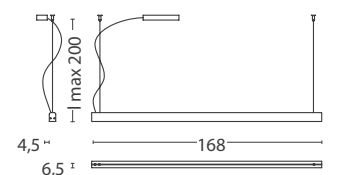

Available in three lengths: MORGANA S - 143 cm, MORGANA M - 176 cm, MORGANA L - 209 cm. Transparent power cable. Dimmable TRIAC power supply included.

MORGANA S

MORGANA M

MORGANA L

Units: cm

Finishes

- 172 Natural anodized aluminum
- 174 Black anodized aluminum

EGO, minimalism and industrial design in extruded aluminum. Opal white PMMA diffuser and LED light source providing direct light with colour temperature 2700K or 3000K, CRI >90. The suspension is available in different lengths: EGO S - 69 cm, M - 102 cm, L - 135 cm, XL - 168 cm, XXL - 201 cm. EGO 11, EGO 12 - floor stand versions, measuring respectively in height 169 cm, 202 cm. Finishes in White Fine Textured, Sandblasted Aluminum and Cor-Ten Fine Textured. Transparent power cable. Dimmable TRIAC power supply included.

EGO M

EGO L

EGO XL

EGO XXL

EGO 11

EGO 12

Units: cm

DOMINO MAXI