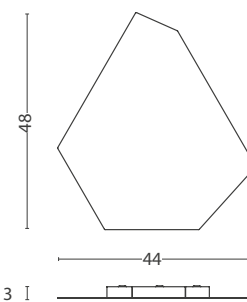

DOMINO MAXI

VillaToscaDesign, 2018

DOMINO MAXI, plafoniera realizzata in metallo verniciato a polveri epossidiche. Sorgente LED di potenza luminosa pari a 11,6W. Possibilità di scegliere tra diverse finiture, temperatura colore della luce - gradi Kelvin, ottiche. Personalizzabile anche tramite il CONFIGURATORE sul sito web LUMEN CENTER ITALIA.

DOMINO MAXI, large ceiling lamp in metal varnished with epoxy powders. LED light source 11,6W. Possibility to choose between different finishes, colour temperatures - Kelvin, optics. Customizable also on the CONFIGURATOR in LUMEN CENTER ITALIA website.

Units:cm

CONFIGURATOR

Crea il tuo stile! / Create your style! Visit lumencenteritalia.com

New accessories complete the selection: OKKIO SPOT - directional spotlight 36° optics, and SPEAKER BT - a small Bluetooth speaker.

Finishes

105 White FT (W) (Standard)

For more finishes refer to the CONFIGURATOR

Diffuser

PMMA methacrylate diffuser
WIDE or MEDIUM or HONEY COMB

Electronic driver

Dimmable included TRIAC

Light source **LED**

LED 11,5W 100-120V or 220-240V

2700K or 3000K or 4000K

1380lm CRI >90

Optional accessories

OKKIO SPOT (36°) or SPEAKER BT

Certification

CE Classe I IP20

CONTEMPORARY