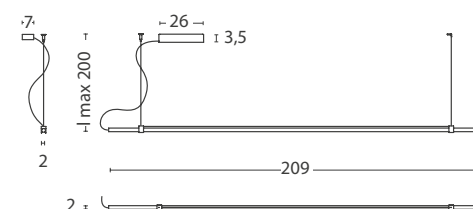

Disponibile in tre lunghezze: MORGANA S - 143 cm, MORGANA M - 176 cm, MORGANA L - 209 cm. Cavo di alimentazione trasparente. Alimentatore dimmerabile TRIAC incluso.

MORGANA

Amedeo G. Cavalchini, 2018

MORGANA, eclectic and slight suspension in natural or black anodized aluminum extruded. Opal White PMMA diffuser, light beam adjustable upward or downward. LED light source with colour temperature 2700K or 3000K, CRI >90.

Available in three lengths: MORGANA S - 143 cm, MORGANA M - 176 cm, MORGANA L - 209 cm. Transparent power cable. Dimmable TRIAC power supply included.

MORGANA S

MORGANA M

MORGANA L

Units: cm

Finishes

- 172 Natural anodized aluminum
- 174 Black anodized aluminum