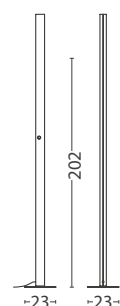

Disponibile in tre lunghezze: MORGANA S - 143 cm, MORGANA M - 176 cm, MORGANA L - 209 cm. Cavo di alimentazione trasparente. Alimentatore dimmerabile TRIAC incluso.

MORGANA

Amedeo G. Cavalchini, 2018

MORGANA, eclectic and slight suspension in natural or black anodized aluminum extruded. Opal White PMMA diffuser, light beam adjustable upward or downward. LED light source with colour temperature 2700K or 3000K, CRI >90.

Available in three lengths: MORGANA S - 143 cm, MORGANA M - 176 cm, MORGANA L - 209 cm. Transparent power cable. Dimmable TRIAC power supply included.

MORGANA S

MORGANA M

MORGANA L

Units: cm

Finishes

- 172 Natural anodized aluminum
- 174 Black anodized aluminum

EGO, minimalism and industrial design in extruded aluminum. Opal white PMMA diffuser and LED light source providing direct light with colour temperature 2700K or 3000K, CRI >90. The suspension is available in different lengths: EGO S - 69 cm, M - 102 cm, L - 135 cm, XL - 168 cm, XXL - 201 cm. EGO 11, EGO 12 - floor stand versions, measuring respectively in height 169 cm, 202 cm. Finishes in White Fine Textured, Sandblasted Aluminum and Cor-Ten Fine Textured. Transparent power cable. Dimmable TRIAC power supply included.

EGO M

EGO L

EGO XL

EGO XXL

EGO 11

EGO 12

Units: cm

DOMINO MAXI