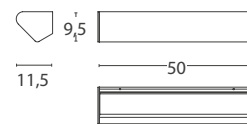

GILLES S

GILLES

GILLES L

GILLES XL

GILLES XXL

Units: cm

Finishes

105 White FT (Standard)