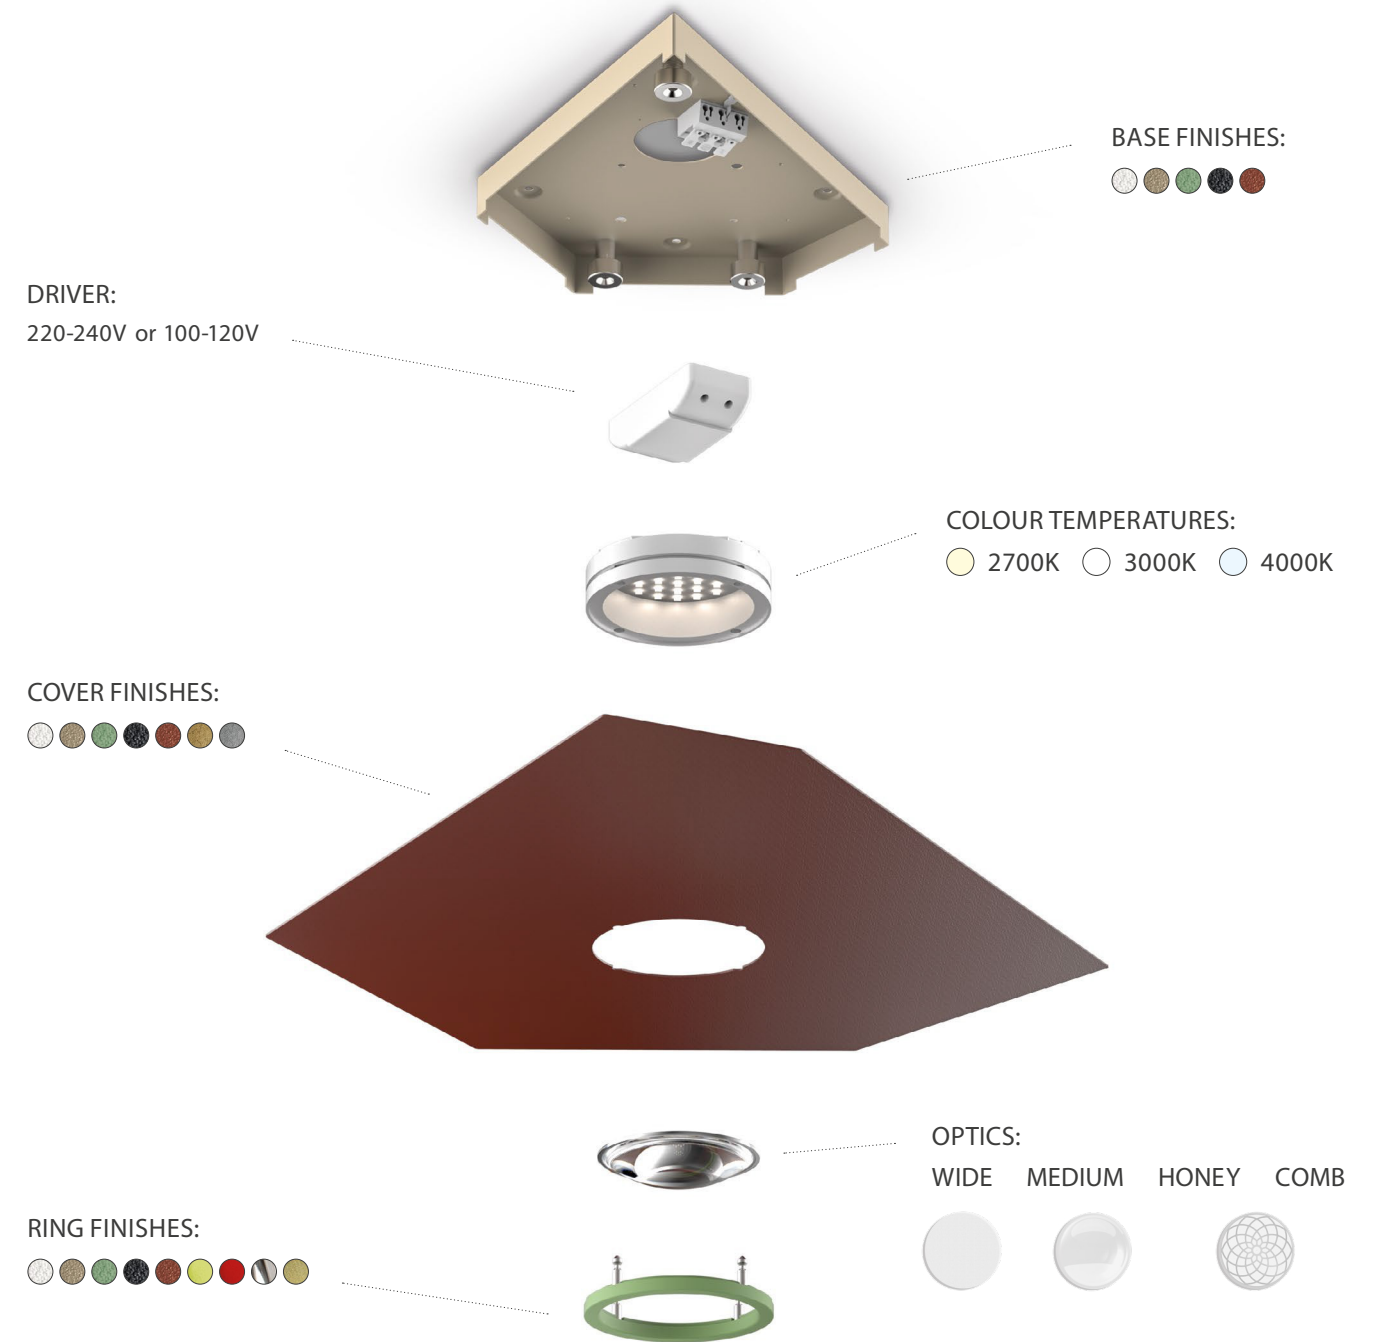

DOMINO DOMINO MAXI

DOMINO MAXI

DOMINO ZERO MAXI

Units:cm

CONFIGURATOR

Crea il tuo stile! / Create your style! Visit lumencenteritalia.com

New accessories complete the selection: OKKIO SPOT - directional spotlight 36° optics, and SPEAKER BT - a small Bluetooth speaker.