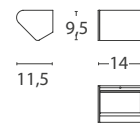

GILLES

VillaToscaDesign, 2018

GILLES, serie di appliques in alluminio estruso. La forma della lampada permette di avere un singolo o un doppio fascio luminoso. Sorgente LED con CRI >90, temperatura colore 2700K o 3000K, dimmerabile TRIAC. Disponibile in quattro lunghezze standard: GILLES S - 14 cm, GILLES - 26 cm, GILLES L - 38 cm, GILLES XL - 50 cm, GILLES XXL - 146 cm. Finitura in Bianco Fine Textured. Altre finiture su richiesta.

GILLES, series of bracket lamps in extruded aluminum. Its shape provide a single or a double light beam. LED light source CRI >90, colour temperature 2700K or 3000K, dimmable TRIAC. Available in four standard lengths: GILLES S - 14 cm, GILLES - 26 cm, GILLES L - 38 cm, GILLES XL - 50 cm, GILLES XXL - 146 cm. Finish in White Fine Textured. Other finishes upon request.

GILLES

Units: cm

Finishes

105 White FT (Standard)

Other finishes on request.

Diffuser

PMMA methacrylate

Electronic driver

GILLES / S / L / XL / XXL

Dimmable driver included TRIAC

GILLES ON-OFF

Driver included

Light source

LED

LED 100-120V or 220-240V

2700K or 3000K CRI >90

GILLES S Up 15W Down 5W 2400lm

GILLES Up 30W Down 10W 4800lm

GILLES ON-OFF Up 20W Down 10W 3600lm

GILLES L Up 45W Down 15W 7200lm

GILLES XL Up 60W Down 20W 9600lm

GILLES XXL Up 90W Down 30W 11.500lm

A

Certification

CE Classe I IP20

CONTEMPORARY