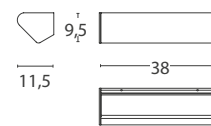

GILLES

VillaToscaDesign, 2018

GILLES, serie di appliques in alluminio estruso. La forma della lampada permette di avere un singolo o un doppio fascio luminoso. Sorgente LED con CRI >90, temperatura colore 2700K o 3000K, dimmerabile TRIAC. Disponibile in quattro lunghezze standard: GILLES S - 14 cm, GILLES - 26 cm, GILLES L - 38 cm, GILLES XL - 50 cm, GILLES XXL - 146 cm. Finitura in Bianco Fine Textured. Altre finiture su richiesta.

GILLES, series of bracket lamps in extruded aluminum. Its shape provide a single or a double light beam. LED light source CRI >90, colour temperature 2700K or 3000K, dimmable TRIAC. Available in four standard lengths: GILLES S - 14 cm, GILLES - 26 cm, GILLES L - 38 cm, GILLES XL - 50 cm, GILLES XXL - 146 cm. Finish in White Fine Textured. Other finishes upon request.

GILLES XL

Units: cm

Finishes

105 White FT (Standard)

Other finishes on request.

Diffuser

PMMA methacrylate

Electronic driver

GILLES / S / L / XL / XXL

Dimmable driver included TRIAC

GILLES ON-OFF

Driver included

Light source

LED

LED 100-120V or 220-240V

2700K or 3000K CRI >90

GILLES S Up 15W Down 5W 2400lm

GILLES Up 30W Down 10W 4800lm

GILLES ON-OFF Up 20W Down 10W 3600lm

GILLES L Up 45W Down 15W 7200lm

GILLES XL Up 60W Down 20W 9600lm

GILLES XXL Up 90W Down 30W 11.500lm

A

Certification

CE Classe I IP20

CONTEMPORARY