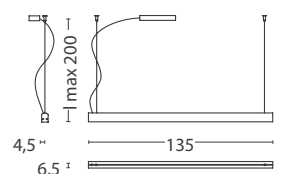

Available in three lengths: MORGANA S - 143 cm, MORGANA M - 176 cm, MORGANA L - 209 cm. Transparent power cable. Dimmable TRIAC power supply included.

MORGANA S

MORGANA M

MORGANA L

Units: cm

Finishes

- 172 Natural anodized aluminum
- 174 Black anodized aluminum

EGO M

EGO L

EGO XL

EGO XXL

EGO 11

EGO 12

Units: cm

DOMINO MAXI