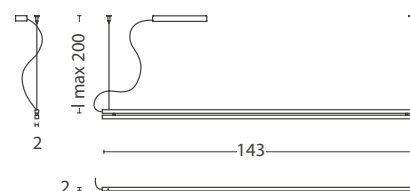

Cable

Transparent

Electronic driver

Dimmable included TRIAC

Light source

LED

LED 100-120V or 220-240V

2700K or 3000K CRI > 90

MERLINO S 50W 4200lm

MERLINO M 60W 5400lm

A

Certification

CE Classe I IP20

CONTEMPORARY

MERLINO S