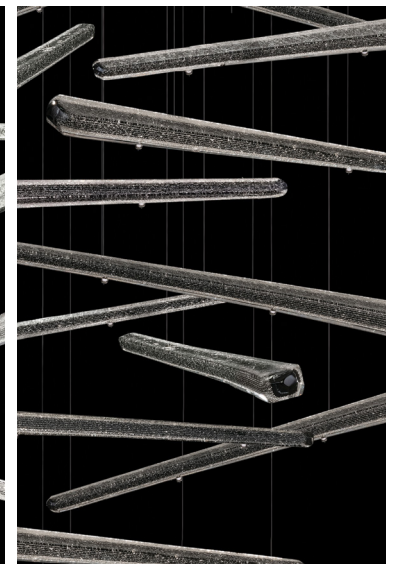

3 **GLASS OPTIONS**
Glass quantities vary per Model #.

DICHRIOC PLUMES (-x1x)

WHITE PLUMES (-x2x)

CRYSTAL STARDUST SPIRES (-x3x)

EBONY STARDUST SPIRES (-x4x)

METEORITE SPIRES (-x5x)

FROZEN PAGES (-x6x)

BLANK PAGES (-x7x)

4 CANOPY CONFIGURATIONS

Not suitable for vaulted ceilings.

Configuration #1
Ideal for tall ceilings

Configuration #2
Ideal for low ceilings

Configuration #1

54" RECTANGULAR PENDANT

Configuration #1: Ideal for tall ceilings