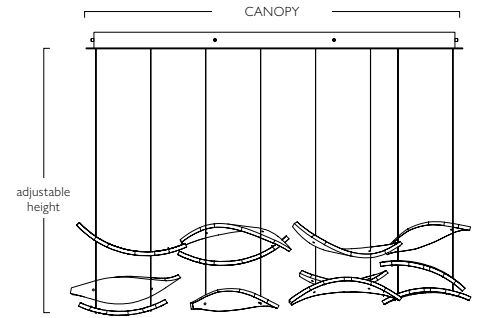

4 CANOPY CONFIGURATIONS

Not suitable for vaulted ceilings.

Configuration #1
Ideal for tall ceilings

Configuration #2
Ideal for low ceilings

Configuration #1

54" RECTANGULAR PENDANT

Configuration #1: Ideal for tall ceilings

Model #
894840-xx1

Canopy Dimensions

W 54" (137 cm) D 17" (43 cm)
Min Ht: 65" (165 cm) Max Ht: 120" (305 cm)

Electrical

Bulb Qty: 8

Glass Qty

Plume/Spires: 32 Pages: 20

Configuration #2: Ideal for low ceilings

Model #
894840-xx2

Canopy Dimensions

W 54" (137 cm) D 17" (43 cm)
Min Ht: 16" (41 cm) Max Ht: 120" (305 cm)

Electrical

Bulb Qty: 8

Glass Qty

Plume/Pages: 15 Spires: 20

48" RECTANGULAR PENDANT

Configuration #1

Model #
895140-xx1*

Canopy Dimensions

W 48" (122 cm) D 11" (28 cm)
Min Ht: 16" (41 cm) Max Ht: 120" (305 cm)

Electrical

Bulb Qty: 6

Glass Qty

Plume/Pages: 12 Spires: 18