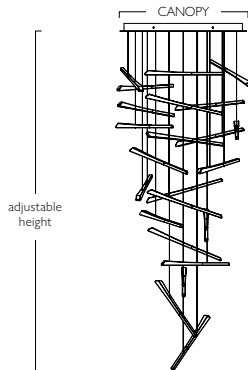

Model #
894840-xx1

Canopy Dimensions

W 54" (137 cm) D 17" (43 cm)
Min Ht: 65" (165 cm) Max Ht: 120" (305 cm)

Electrical

Bulb Qty: 8

Glass Qty

Plume/Spires: 32 Pages: 20

Configuration #2: Ideal for low ceilings

Model #
894840-xx2

Canopy Dimensions

W 54" (137 cm) D 17" (43 cm)
Min Ht: 16" (41 cm) Max Ht: 120" (305 cm)

Electrical

Bulb Qty: 8

Glass Qty

Plume/Pages: 15 Spires: 20

48" RECTANGULAR PENDANT

Configuration #1

Model #
895140-xx1*

Canopy Dimensions

W 48" (122 cm) D 11" (28 cm)
Min Ht: 16" (41 cm) Max Ht: 120" (305 cm)

Electrical

Bulb Qty: 6

Glass Qty

Plume/Pages: 12 Spires: 18

Configuration #1
Ideal for tall ceilings

Configuration #2
Ideal for low ceilings

Configuration #1

32" ROUND PENDANT

Configuration #1: Ideal for tall ceilings

Model #
895840-xx1

Canopy Dimensions

W 32" (81 cm)
Min Ht: 52" (132 cm) Max Ht: 120" (305 cm)