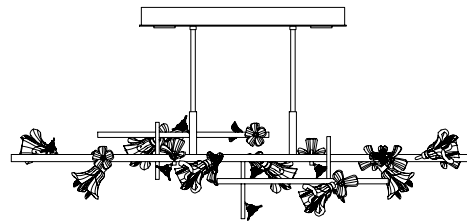

White Gesso (-3) †

†All feature white and brushed gold accents.

NEW

65" LINEAR PENDANT

Model #
918740-2 Gold Leaf

Dimensions
H 15" (38 cm) W 65" (165 cm) D 17.25" (44 cm)
Min Ht: 19" (48 cm) Max Ht: 88" (224 cm)

Electrical
Canopy: US/INTL: MR16, GU10, 6.5w (Qty. 2) (included)
Fixture: US: CA10 INTL: C37 E14 | Candelabra, 6w (Qty. 8) (not included)
Upper & lower lights are wired independently for single or dual light control.
Not suitable for vaulted ceilings. Includes adjustable 6' rods.