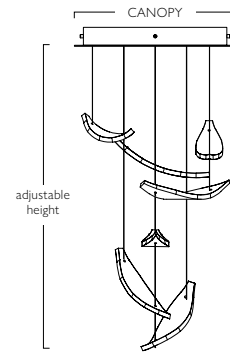

Model #
894840-xx1

Canopy Dimensions

W 54" (137 cm) D 17" (43 cm)
Min Ht: 65" (165 cm) Max Ht: 120" (305 cm)

Electrical

Bulb Qty: 8

Glass Qty

Plume/Spires: 32 Pages: 20

Configuration #2: Ideal for low ceilings

Model #
894840-xx2

Canopy Dimensions

W 54" (137 cm) D 17" (43 cm)
Min Ht: 16" (41 cm) Max Ht: 120" (305 cm)

Electrical

Bulb Qty: 8

Glass Qty

Plume/Pages: 15 Spires: 20

48" RECTANGULAR PENDANT

Configuration #1

Model #
895140-xx1*

Canopy Dimensions

W 48" (122 cm) D 11" (28 cm)
Min Ht: 16" (41 cm) Max Ht: 120" (305 cm)

Electrical

Bulb Qty: 6

Glass Qty

Plume/Pages: 12 Spires: 18

Configuration #1
Ideal for tall ceilings

Configuration #2
Ideal for low ceilings

Configuration #1

32" ROUND PENDANT

Configuration #1: Ideal for tall ceilings

Model #
895840-xx1

Canopy Dimensions

W 32" (81 cm)
Min Ht: 52" (132 cm) Max Ht: 120" (305 cm)