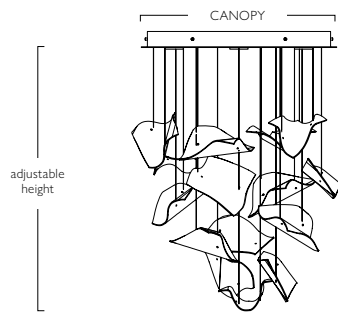

4 CANOPY CONFIGURATIONS

Not suitable for vaulted ceilings.

Configuration #1
Ideal for tall ceilings

Configuration #2
Ideal for low ceilings

Configuration #1

54" RECTANGULAR PENDANT

Configuration #1: Ideal for tall ceilings

Model #
894840-xx2

Canopy Dimensions

W 54" (137 cm) D 17" (43 cm)
Min Ht: 16" (41 cm) Max Ht: 120" (305 cm)

Electrical

Bulb Qty: 8

Glass Qty

Plume/Pages: 15 Spires: 20

48" RECTANGULAR PENDANT

Configuration #1

Model #
895140-xx1*

Canopy Dimensions

W 48" (122 cm) D 11" (28 cm)
Min Ht: 16" (41 cm) Max Ht: 120" (305 cm)

Electrical

Bulb Qty: 6

Glass Qty

Plume/Pages: 12 Spires: 18

Configuration #1
Ideal for tall ceilings

Configuration #2
Ideal for low ceilings

Configuration #1

32" ROUND PENDANT

Configuration #1: Ideal for tall ceilings

Model #
895840-xx1

Canopy Dimensions

W 32" (81 cm)
Min Ht: 52" (132 cm) Max Ht: 120" (305 cm)