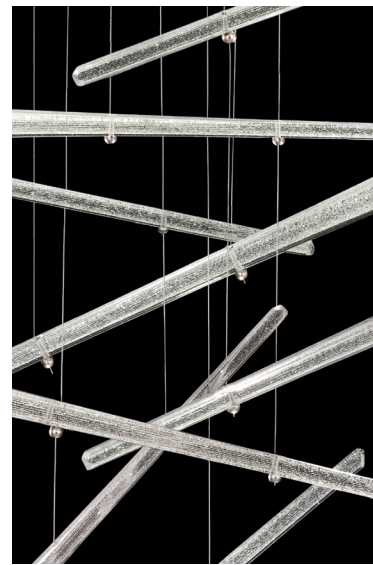

CRYSTAL STARDUST SPIRES (-x3x)