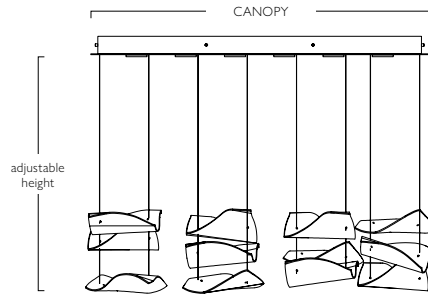

4 CANOPY CONFIGURATIONS

Not suitable for vaulted ceilings.

Configuration #1
Ideal for tall ceilings

Configuration #2
Ideal for low ceilings

Configuration #1

54" RECTANGULAR PENDANT

Configuration #1: Ideal for tall ceilings

Model #
894840-xx1

Canopy Dimensions

W 54" (137 cm) D 17" (43 cm)
Min Ht: 65" (165 cm) Max Ht: 120" (305 cm)

Electrical

Bulb Qty: 8

Glass Qty

Plume/Spires: 32 Pages: 20

Configuration #2: Ideal for low ceilings

Model #
894840-xx2

Canopy Dimensions

W 54" (137 cm) D 17" (43 cm)
Min Ht: 16" (41 cm) Max Ht: 120" (305 cm)

Electrical

Bulb Qty: 8

Glass Qty

Plume/Pages: 15 Spires: 20

48" RECTANGULAR PENDANT

Configuration #1

Model #
895140-xx1*

Canopy Dimensions

W 48" (122 cm) D 11" (28 cm)
Min Ht: 16" (41 cm) Max Ht: 120" (305 cm)

Electrical

Bulb Qty: 6

Glass Qty

Plume/Pages: 12 Spires: 18