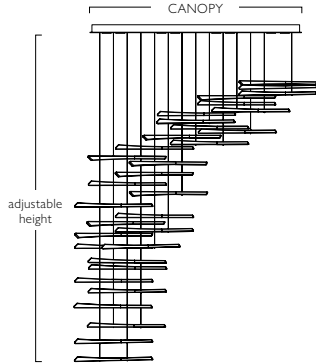

Canopy Dimensions

W 54" (137 cm) D 17" (43 cm)

Min Ht: 65" (165 cm) Max Ht: 120" (305 cm)

Electrical

US/INTL: MR16, GU10, 6.5w (Qty. 8) (included)

Not suitable for vaulted ceilings.

Frozen Pages Glass Qty: 20

4 CANOPY CONFIGURATIONS

Not suitable for vaulted ceilings.

Configuration #1
Ideal for tall ceilings

Configuration #2
Ideal for low ceilings

Configuration #1

54" RECTANGULAR PENDANT

Configuration #1: Ideal for tall ceilings

Model #
894840-xx1

Canopy Dimensions

W 54" (137 cm) D 17" (43 cm)
Min Ht: 65" (165 cm) Max Ht: 120" (305 cm)

Electrical

Bulb Qty: 8

Glass Qty

Plume/Spires: 32 Pages: 20

Configuration #2: Ideal for low ceilings

Model #
894840-xx2

Canopy Dimensions

W 54" (137 cm) D 17" (43 cm)
Min Ht: 16" (41 cm) Max Ht: 120" (305 cm)

Electrical

Bulb Qty: 8

Glass Qty

Plume/Pages: 15 Spires: 20

48" RECTANGULAR PENDANT