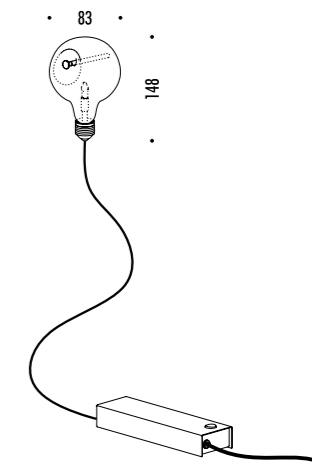

DESIGN HARRY THALER - 2014
 LAMPADA DA PARETE - METALLO - VETRO
 WALL LAMP - METAL - GLASS

CE IP 20

EDISON'S NIGHTMARE

151300	STANDARD	100-240 V - 50/60 Hz - MAX 10 W 12 V - G4 ALIMENTAZIONE CON SPINA CAVO COASSIALE - DIMMER - LAMPADINA ALOGENA INCLUSA POWER SUPPLY WITH PLUG COAXIAL CABLE - DIMMER - HALOGEN BULB INCLUDED
		10 W HALOGEN - 2800K - 130 lm - CRI 100 - DIMMABLE - EFFICIENCY C