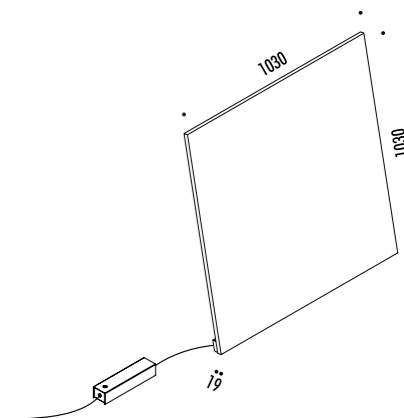

181800	STANDARD	100-240 V - 50/60 Hz - 28 W LED RGB WIRELESS CONTROL ALIMENTAZIONE CON SPINA - CAVO TRASPARENTE POWER SUPPLY WITH PLUG - TRANSPARENT CABLE