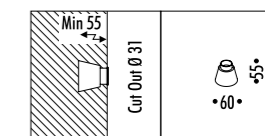

CE IP 67

16

• 35 •

1A15303	BIANCO OPACO / MATT WHITE - 3000K	MAX 350 mA DC - 1 W LED - 3000K - 33 lm - CRI > 90 / 2700K - 31 lm - CRI > 90
1A15303-27	BIANCO OPACO / MATT WHITE - 2700K	KIT INSTALLAZIONE OBBLIGATORIO NON INCLUSO
1A15311	INOX LUCIDO / POLISHED STAINLESS STEEL - 3000K	DIMENSIONI TAGLIO Ø 31 mm
1A15311-27	INOX LUCIDO / POLISHED STAINLESS STEEL - 2700K	SPAZIO MINIMO PER INCASSO 55 mm
		COMPULSORY INSTALLATION KIT NOT INCLUDED
		CUT-OUT Ø 31 mm
		MINIMUM SPACE FOR MOUNTING 55 mm

KIT INSTALLAZIONE OBBLIGATORI / COMPULSORY INSTALLATION KITS

1A15400	STANDARD	CASSAFORMA INSTALLAZIONE / INSTALLATION BOX
50240880	STANDARD	DRIVER LED INPUT 110-240 V - 50/60 Hz - OUTPUT 350 mA DC - 17 W - IP68 NON DIMMERABILE - NOT DIMMABLE
1A16600	STANDARD	CONNETTORI DRIVER IP68 - 2 PEZZI / DRIVER CONNECTORS IP68 - 2 PIECES