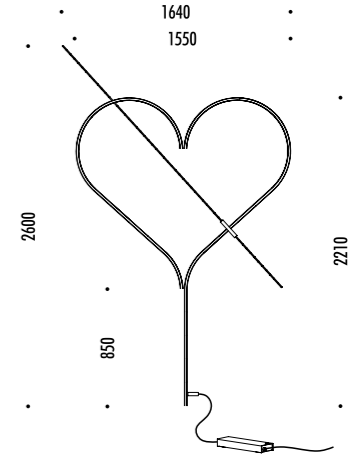

198100	STANDARD	24 V DC - 22 W LED - 3000K - 2000 lm - CRI > 90 CONFIGURAZIONE A CUORE KIT DI ALIMENTAZIONE CON SPINA INCLUSO INPUT 100-240 V - 50/60 Hz DIMMER HEART CONFIGURATION INCLUDES POWER SUPPLY KIT WITH PLUG INPUT 100-240 V - 50/60 Hz DIMMER