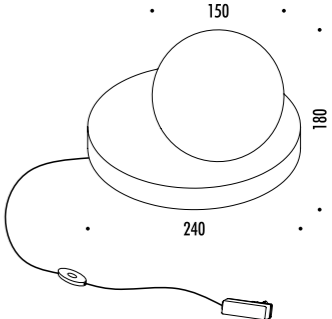

134703	BIANCO OPACO / MATT WHITE	100-240 V - 50/60 Hz - MAX 60 W - E27 GLOBOLUX CAVO BIANCO - DIMMER - LAMPADINA LED INCLUSA WHITE CABLE - DIMMER - LED BULB INCLUDED
		10 W LED - 3000K - 1055 lm - CRI > 80 - DIMMABLE - EFFICIENCY A+

DESIGN FEDERICO DELROSSO - 2009
LAMPADA DA TAVOLO - METALLO
TABLE LAMP - METAL

PALPEBRA

CE IP 20

133903	BIANCO OPACO / MATT WHITE	100-240 V - 50/60 Hz - MAX 40 W - E14 CAVO BIANCO - DIMMER - LAMPADINA LED INCLUSA WHITE CABLE - DIMMER - LED BULB INCLUDED
		💡 5 W LED - 2700K - 470 lm - CRI > 80 - DIMMABLE - EFFICIENCY A+