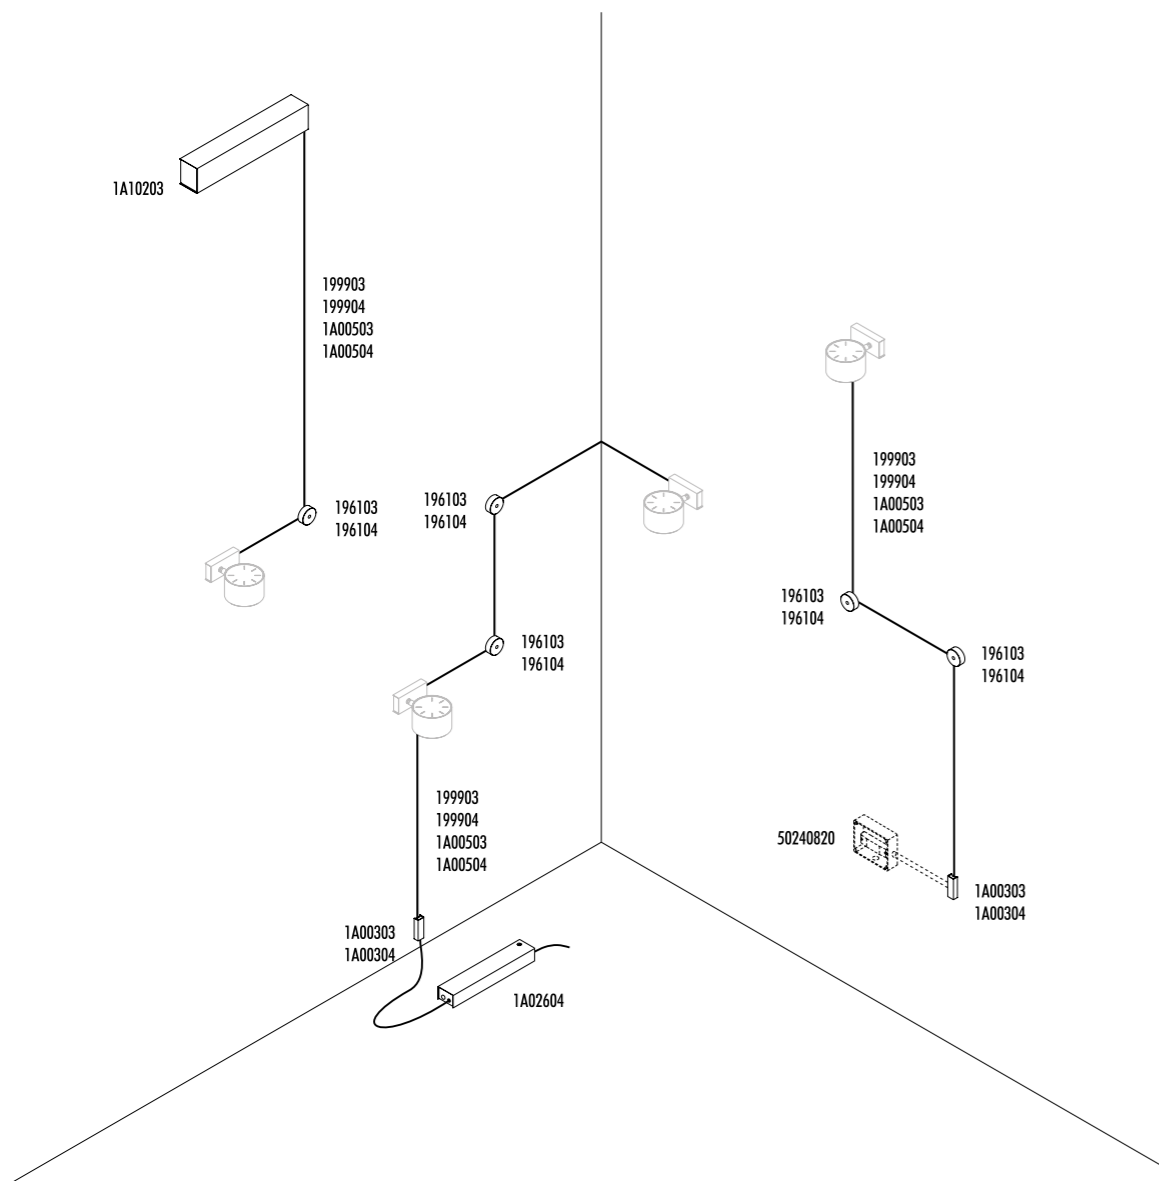

POSSIBILI LAYOUT / LAYOUT EXAMPLES

CE IP 20

ACCESSORI OPZIONALI / OPTIONAL ACCESSORIES

1A00404	NERO OPACO / MATT BLACK - NARROW BEAM - 3000K	SPOT OHM - MODULO LED SUPPLEMENTARE / ADDITIONAL LED MODULE MAX 350 mA DC - 3,6 W LED - NARROW BEAM 3000K - 288 lm - CRI > 95 / 2700K - 272 lm - CRI > 95 DIMMERABILE DALI - PUSH - 1-10 V - MAX 4 SPOT SUL CAVO UNIPOLARE DALI - PUSH - 1-10 V DIMMABLE - MAX 4 SPOT ON UNIPOLAR WIRE	
1A00404-27	NERO OPACO / MATT BLACK - NARROW BEAM - 2700K		
1A07404	NERO OPACO / MATT BLACK - MEDIUM BEAM - 3000K	SPOT OHM - MODULO LED SUPPLEMENTARE / ADDITIONAL LED MODULE MAX 350 mA DC - 3,6 W LED - MEDIUM BEAM 3000K - 286 lm - CRI > 95 / 2700K - 270 lm - CRI > 95 DIMMERABILE DALI - PUSH - 1-10 V - MAX 4 SPOT SUL CAVO UNIPOLARE DALI - PUSH - 1-10 V DIMMABLE - MAX 4 SPOT ON UNIPOLAR WIRE	
1A07404-27	NERO OPACO / MATT BLACK - MEDIUM BEAM - 2700K		
1A14503	BIANCO OPACO / MATT WHITE	PIASTRA PARETE / WALL BACK PLATE	
1A04204	NERO OPACO / MATT BLACK	GUIDACAVO / WIRE GUIDE	