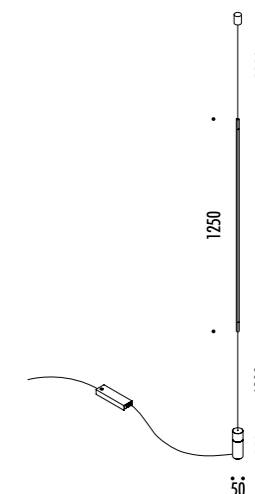

CE IP 20

CEILING ROSE

DRIVER