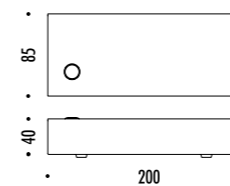

CE IP 20

DRIVER

171903	BIANCO OPACO / MATT WHITE - 3000K	110-240 V - 50/60 Hz - 28,5 W LED - 2884 lm - CRI > 90
171903-27	BIANCO OPACO / MATT WHITE - 2700K	CAVO BIANCO - DIMMER WHITE CABLE - DIMMER
171904	NERO OPACO / MATT BLACK - 3000K	110-240 V - 50/60 Hz - 28,5 W LED - 2884 lm - CRI > 90
171904-27	NERO OPACO / MATT BLACK - 2700K	CAVO NERO - DIMMER BLACK CABLE - DIMMER