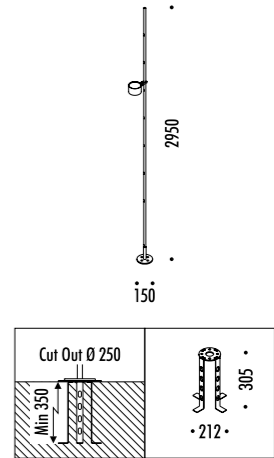

CE IP 65

173900	STANDARD - 3000K	MAX 700 mA DC - 8,4 W LED - 639 lm - CRI > 90
173900-27	STANDARD - 2700K	CAVO NERO 7 m - KIT INSTALLAZIONE OPZIONALE NON INCLUSO
		DIMENSIONI TAGLIO Ø 250 mm
		SPAZIO MINIMO PER INCASSO 350 mm
		ORIENTABILE
		DRIVER LED INCLUSO (700 mA DC) INPUT 220-240 V - 50/60 Hz - IP67 - NON DIMMERABILE
		BLACK CABLE 7 m - OPTIONAL INSTALLATION KIT NOT INCLUDED
		CUT-OUT Ø 250 mm
		MINIMUM SPACE FOR MOUNTING 350 mm
		ADJUSTABLE
		INCLUDES LED DRIVER (700 mA DC) INPUT 220-240 V - 50/60 Hz - IP67 - NOT DIMMABLE

KIT INSTALLAZIONE OPZIONALI / OPTIONAL INSTALLATION KITS

177300	STANDARD	TIRAFONDO INSTALLAZIONE / INSTALLATION ANCHORING BOLT

ACCESSORI OPZIONALI / OPTIONAL ACCESSORIES

185104	NERO OPACO / MATT BLACK - 3000K	TESTA LED SUPPLEMENTARE / ADDITIONAL LED HEAD
185104-27	NERO OPACO / MATT BLACK - 2700K	MAX 700 mA DC - 8,4 W LED - 639 lm - CRI > 90