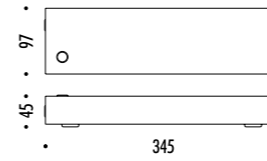

DRIVER

198100	STANDARD	24 V DC - 22 W LED - 3000K - 2000 lm - CRI > 90 CONFIGURAZIONE A CUORE KIT DI ALIMENTAZIONE CON SPINA INCLUSO INPUT 100-240 V - 50/60 Hz DIMMER HEART CONFIGURATION INCLUDES POWER SUPPLY KIT WITH PLUG INPUT 100-240 V - 50/60 Hz DIMMER