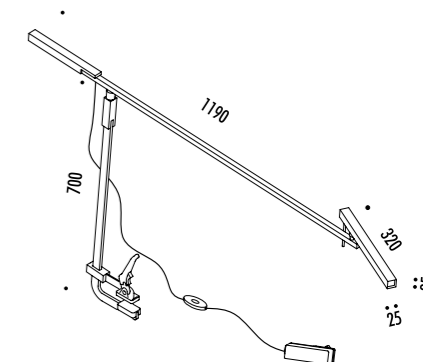

DESIGN DAVIDE GROPPI - 2018
 LAMPADA DA TAVOLO - METACRILATO - METALLO - OTTONE
 TABLE LAMP - METHACRYLATE - METAL - BRASS

CALVINO

CE  IP 20

194800	STANDARD - 3000K	24 V DC - 18 W LED - 1372 lm - CRI > 80
194800-27	STANDARD - 2700K	STELO IN OTTONE - SPECCHIO - CAVO NERO - BASE NERA
		ORIENTABILE - DIMMER
		DRIVER LED INCLUSO INPUT 100-240 V - 50/60 Hz
		BRASS STEM - MIRROR - BLACK CABLE - BLACK BASE
		ADJUSTABLE - DIMMER
		INCLUDES LED DRIVER INPUT 100-240 V - 50/60 Hz