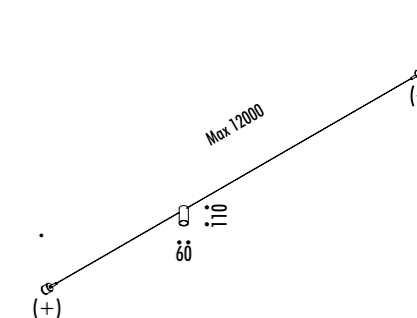

1A07604	STANDARD NARROW BEAM - 3000K	MAX 350 mA DC - 1 x 3,6 W LED - NARROW BEAM 3000K - 288 lm - CRI > 95 / 2700K - 272 lm - CRI > 95
1A07604-27	STANDARD NARROW BEAM - 2700K	CAVO UNIPOLARE 12 m - 2 TIRANTI BIANCHI - MAX 4 SPOT SUL CAVO UNIPOLARE KIT DI ALIMENTAZIONE OBBLIGATORIO INCLUSO - VEDI PAG. 220 DRIVER LED INCLUSO INPUT 110-240 V - 50/60 Hz - DIMMERABILE DALI - PUSH - 1-10 V ACCESSORI OPZIONALI NON INCLUSI - VEDI PAG. 229
		UNIPOLAR WIRE 12 m - 2 WHITE TIE RODS - MAX 4 SPOT ON UNIPOLAR WIRE COMPULSORY POWER SUPPLY KIT INCLUDED - SEE PAGE 220 INCLUDES LED DRIVER INPUT 110-240 V - 50/60 Hz - DALI - PUSH - 1-10 V DIMMABLE OPTIONAL ACCESSORIES NOT INCLUDED - SEE PAGE 229
1A04604	STANDARD MEDIUM BEAM - 3000K	MAX 350 mA DC - 1 x 3,6 W LED - MEDIUM BEAM 3000K - 286 lm - CRI > 95 / 2700K - 270 lm - CRI > 95
1A04604-27	STANDARD MEDIUM BEAM - 2700K	CAVO UNIPOLARE 12 m - 2 TIRANTI BIANCHI - MAX 4 SPOT SUL CAVO UNIPOLARE KIT DI ALIMENTAZIONE OBBLIGATORIO INCLUSO - VEDI PAG. 220 DRIVER LED INCLUSO INPUT 110-240 V - 50/60 Hz - DIMMERABILE DALI - PUSH - 1-10 V ACCESSORI OPZIONALI NON INCLUSI - VEDI PAG. 229
		UNIPOLAR WIRE 12 m - 2 WHITE TIE RODS - MAX 4 SPOT ON UNIPOLAR WIRE COMPULSORY POWER SUPPLY KIT INCLUDED - SEE PAGE 220 INCLUDES LED DRIVER INPUT 110-240 V - 50/60 Hz - DALI - PUSH - 1-10 V DIMMABLE OPTIONAL ACCESSORIES NOT INCLUDED - SEE PAGE 229