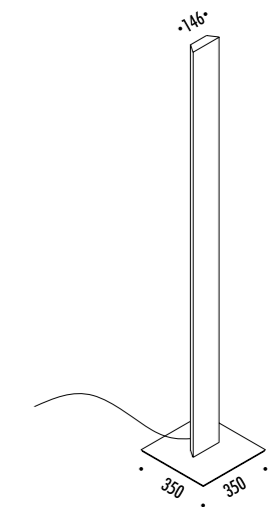

CE IP 20

DRIVER

181800	STANDARD	100-240 V - 50/60 Hz - 28 W LED RGB WIRELESS CONTROL ALIMENTAZIONE CON SPINA - CAVO TRASPARENTE POWER SUPPLY WITH PLUG - TRANSPARENT CABLE

CE IP 20

177203	BIANCO OPACO / MATT WHITE	100-240 V - 50/60 Hz
177213	INOX NERO SPAZZOLATO / BLACK BRUSHED STAINLESS STEEL	38 W LED - 2700K - 2832 lm - CRI > 90
		32 W LED - RGB
		RGBW WIRELESS CONTROL
		CAVO NERO
		BLACK CABLE