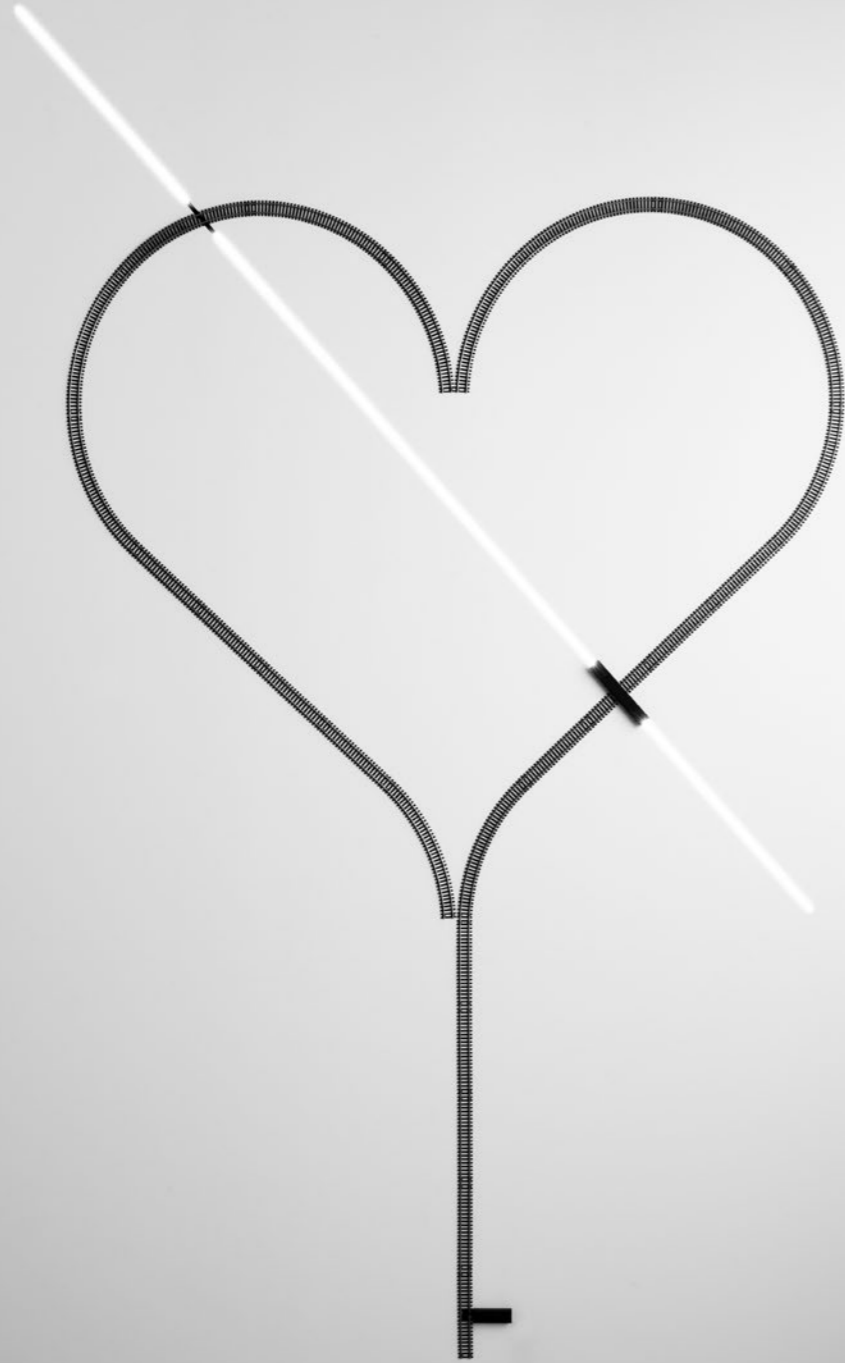

DRIVER

198100	STANDARD	24 V DC - 22 W LED - 3000K - 2000 lm - CRI > 90 CONFIGURAZIONE A CUORE KIT DI ALIMENTAZIONE CON SPINA INCLUSO INPUT 100-240 V - 50/60 Hz DIMMER HEART CONFIGURATION INCLUDES POWER SUPPLY KIT WITH PLUG INPUT 100-240 V - 50/60 Hz DIMMER