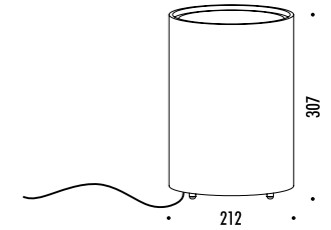

CE IP 65

156003	BIANCO OPACO / MATT WHITE	220-240 V - 50/60 Hz - MAX 18 W LED - E27 CAVO NERO 5 m - LAMPADINA LED INCLUSA BLACK CABLE 5 m - LED BULB INCLUDED
		13 W LED - 2700K - 1521 lm - CRI 90 - DIMMABLE - EFFICIENCY A+