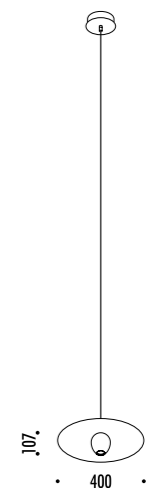

DESIGN MASSIMILIANO ALAJMO - RAFFAELE ALAJMO - 2010
LAMPADA A SOSPENSIONE - METALLO
SUSPENSION LAMP - METAL

CE IP 20 0.5 m

OVONELPIATTO

CEILING ROSE