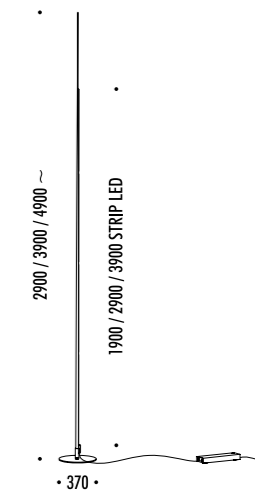

1A10304	NERO OPACO / MATT BLACK - 3000K	ORIGINE 290 24 V DC - 16,5 W LED - 1000 lm - CRI > 90
1A10304-27	NERO OPACO / MATT BLACK - 2700K	CAVO NERO - DIMMER BLACK CABLE - DIMMER
1A10404	NERO OPACO / MATT BLACK - 3000K	ORIGINE 390 24 V DC - 28 W LED - 1680 lm - CRI > 90
1A10404-27	NERO OPACO / MATT BLACK - 2700K	CAVO NERO - DIMMER BLACK CABLE - DIMMER
1A10504	NERO OPACO / MATT BLACK - 3000K	ORIGINE 490 24 V DC - 40 W LED - 2380 lm - CRI > 90
1A10504-27	NERO OPACO / MATT BLACK - 2700K	CAVO NERO - DIMMER BLACK CABLE - DIMMER