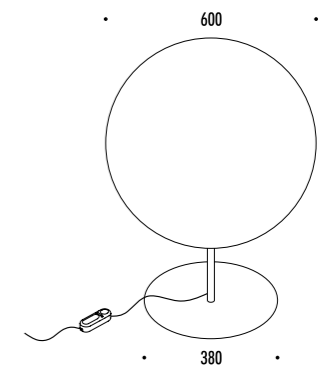

DESIGN DAVIDE GROPPI - 2010
LAMPADA DA TERRA - CARTA GIAPPONESE - METALLO - PE
FLOOR LAMP - JAPANESE PAPER - METAL - PE

MOON F

CE IP 20

148200	STANDARD	100-240 V - 50/60 Hz - MAX 105 W - E27 CAVO BIANCO - BASE BIANCA - DIMMER - LAMPADINA LED INCLUSA WHITE CABLE - WHITE BASE - DIMMER - LED BULB INCLUDED
		💡 13 W LED - 2700K - 1521 lm - CRI 90 - DIMMABLE - EFFICIENCY A+