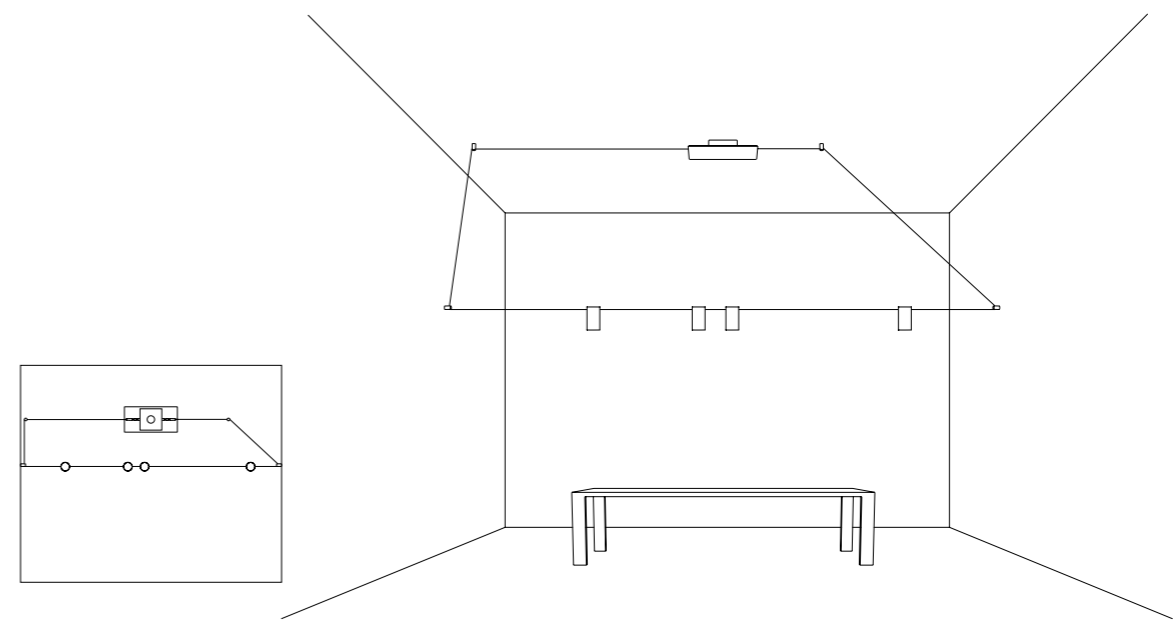

POSSIBILI LAYOUT / LAYOUT EXAMPLES