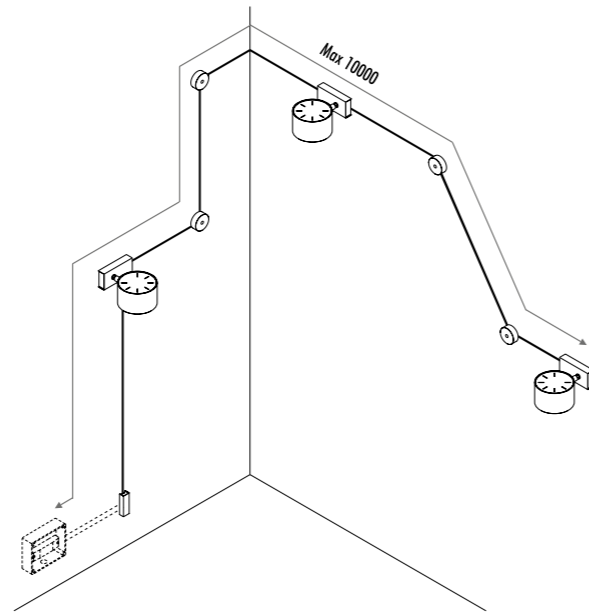

KIT DI ALIMENTAZIONE REMOTO / REMOTE POWER SUPPLY KIT

KIT ALIMENTAZIONE OBBLIGATORIO PER SISTEMA ENDLESS ON/OFF - SPOT ENDLESS IOT - DOT ENDLESS IOT / COMPULSORY POWER SUPPLY FOR ENDLESS ON/OFF SYSTEM - SPOT ENDLESS IOT - DOT ENDLESS IOT

CE IP 20

1A02604	NERO OPACO / MATT BLACK	KIT DI ALIMENTAZIONE CON SPINA / POWER SUPPLY KIT WITH PLUG INPUT 90-305 V - 50/60 Hz - OUTPUT 48 V DC - 150 W NON DIMMERABILE - NOT DIMMABLE	

1A10203	BIANCO OPACO / MATT WHITE	KIT ROSONE DA PARETE E SOFFITTO / WALL AND CEILING ROSE KIT INPUT 220-240 V - 50/60 Hz - OUTPUT 48 V DC - 150 W - IP20 NON DIMMERABILE - NOT DIMMABLE	

50240820	STANDARD	KIT DI ALIMENTAZIONE REMOTO / REMOTE POWER SUPPLY KIT INPUT 220-240 V - 50/60 Hz - OUTPUT 48 V DC - 150 W - IP20 NON DIMMERABILE - NOT DIMMABLE	

KIT ALIMENTAZIONE OBBLIGATORIO PER DIMMERAZIONE SPOT ENDLESS E DOT ENDLESS / COMPULSORY POWER SUPPLY FOR DIMMING SPOT ENDLESS AND DOT ENDLESS

1A18004	NERO OPACO / MATT BLACK	KIT DI ALIMENTAZIONE CON SPINA / POWER SUPPLY KIT WITH PLUG INPUT 90-305 V - 50/60 Hz - OUTPUT 48 V DC - 150 W DIMMERABILE - DIMMABLE	

1A18103	BIANCO OPACO / MATT WHITE	KIT ROSONE DA PARETE E SOFFITTO / WALL AND CEILING ROSE KIT INPUT 220-240 V - 50/60 Hz - OUTPUT 48 V DC - 150 W - IP20 DALI - PUSH - 0/1-10 V DIMMABLE	

1A18200	STANDARD + CONTROLLER LED	KIT DI ALIMENTAZIONE REMOTO / REMOTE POWER SUPPLY KIT INPUT 220-240 V - 50/60 Hz - OUTPUT 48 V DC - 150 W - IP20 CONTROLLER LED - DALI - PUSH - 0/1-10 V DIMMABLE