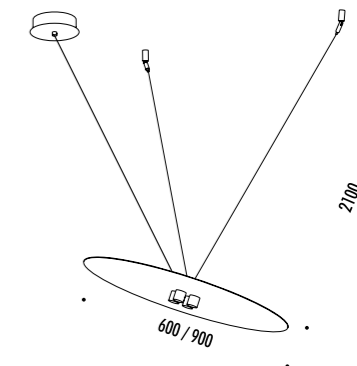

195600	STANDARD Ø 600	CARTESIO 110-240 V - 50/60 Hz 4,4 W LED - 3000K - 350 lm - CRI>80 (DOWN) - 12 W LED - 3000K - 1050 lm - CRI>90 (UP) RIFLETTORE IN INOX A SPECCHIO - ROSONE BIANCO - CAVO BIANCO DOPPIA EMISSIONE - DIMMERABILE PUSH - 1-10 V STAINLESS STEEL MIRROR REFLECTOR - WHITE CEILING ROSE - WHITE CABLE DUAL EMISSION - PUSH - 1-10 V DIMMABLE

1A00700	STANDARD Ø 900	CARTESIO 90 110-240 V - 50/60 Hz 4,4 W LED - 3000K - 350 lm - CRI>80 (DOWN) - 12 W LED - 3000K - 1050 lm - CRI>90 (UP) RIFLETTORE IN INOX A SPECCHIO - ROSONE BIANCO - CAVO BIANCO DOPPIA EMISSIONE - DIMMERABILE PUSH - 1-10 V STAINLESS STEEL MIRROR REFLECTOR - WHITE CEILING ROSE - WHITE CABLE DUAL EMISSION - PUSH - 1-10 V DIMMABLE