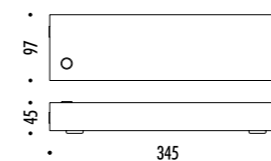

1A10304	NERO OPACO / MATT BLACK - 3000K	ORIGINE 290 24 V DC - 16,5 W LED - 1000 lm - CRI > 90
1A10304-27	NERO OPACO / MATT BLACK - 2700K	CAVO NERO - DIMMER BLACK CABLE - DIMMER
1A10404	NERO OPACO / MATT BLACK - 3000K	ORIGINE 390 24 V DC - 28 W LED - 1680 lm - CRI > 90
1A10404-27	NERO OPACO / MATT BLACK - 2700K	CAVO NERO - DIMMER BLACK CABLE - DIMMER
1A10504	NERO OPACO / MATT BLACK - 3000K	ORIGINE 490 24 V DC - 40 W LED - 2380 lm - CRI > 90
1A10504-27	NERO OPACO / MATT BLACK - 2700K	CAVO NERO - DIMMER BLACK CABLE - DIMMER