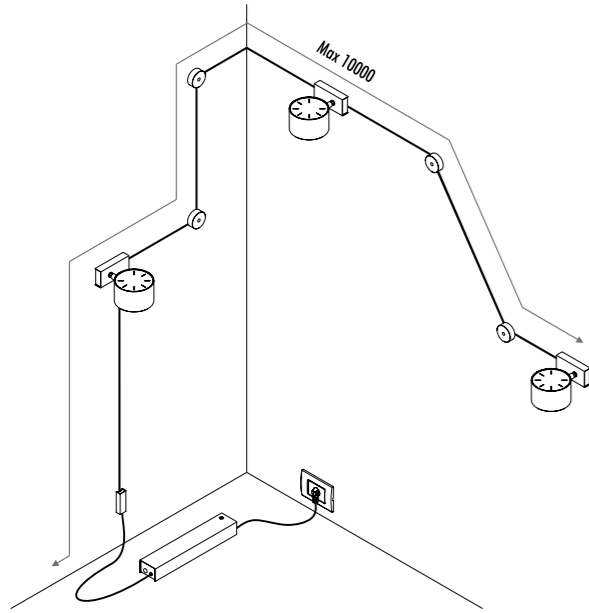

KIT ROSONE DA PARETE E SOFFITTO / WALL AND CEILING ROSE KIT