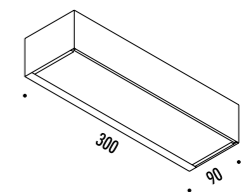

DESIGN DAVIDE GROPPI - ALBERTO ZATTIN - 2001
 LAMPADA DA PARETE - METALLO - VETRO
 WALL LAMP - METAL - GLASS

TOAST

CE IP 20 0.5 m

104601	CROMO LUCIDO / POLISHED CHROME	TOAST ECO LED 100-240 V - 50/60 Hz - MAX 100 W - R7s LAMPADINA LED OBBLIGATORIA NON INCLUSA COMPULSORY LED BULB NOT INCLUDED	
104603	BIANCO OPACO / MATT WHITE		
104604	NERO OPACO / MATT BLACK		
104608	OTTONE SPAZZOLATO / BRUSHED BRASS		
104614	CROMO SPAZZOLATO / BRUSHED CHROME		
51970010		ECO LED - 11 W - 3000K - 1200 lm - CRI 80 - NOT DIMMABLE - EFFICIENCY A+	NOT INCLUDED
50000036		ECO LED - 10 W - 2700K - 1250 lm - CRI 80 - NOT DIMMABLE - EFFICIENCY A++	NOT INCLUDED