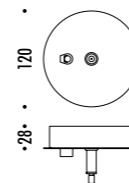

CEILING ROSE

165700	STANDARD	100-240 V - 50/60 Hz - MAX 23 W - E27 + MAX 10 W - GU10 CAVO TRASPARENTE - ROSONE BIANCO DOPPIA EMISSIONE - LAMPADINE LED INCLUSE ACCESSORI OPZIONALI KIT SOSPENSIONE - VEDI PAG. 123 TRANSPARENT CABLE - WHITE CEILING ROSE DUAL EMISSION - LED BULBS INCLUDED OPTIONAL ACCESSORIES SUSPENSION KIT - SEE PAGE 123
		13 W LED - E27 - 2700K - 1521 lm - CRI 90 - DIMMABLE - EFFICIENCY A+
		5,5 W LED - GU10 - 3000K - 375 lm - CRI 97 - DIMMABLE - EFFICIENCY A+