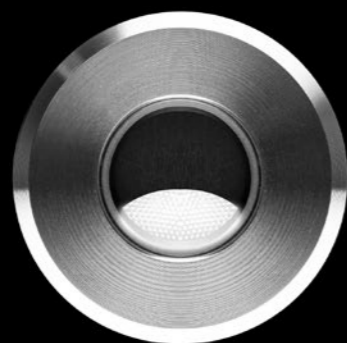

CE IP 67

16

• 35 •

1A15303	BIANCO OPACO / MATT WHITE - 3000K	MAX 350 mA DC - 1 W LED - 3000K - 33 lm - CRI > 90 / 2700K - 31 lm - CRI > 90
1A15303-27	BIANCO OPACO / MATT WHITE - 2700K	KIT INSTALLAZIONE OBBLIGATORIO NON INCLUSO
1A15311	INOX LUCIDO / POLISHED STAINLESS STEEL - 3000K	DIMENSIONI TAGLIO Ø 31 mm
1A15311-27	INOX LUCIDO / POLISHED STAINLESS STEEL - 2700K	SPAZIO MINIMO PER INCASSO 55 mm
		COMPULSORY INSTALLATION KIT NOT INCLUDED
		CUT-OUT Ø 31 mm
		MINIMUM SPACE FOR MOUNTING 55 mm

KIT INSTALLAZIONE OBBLIGATORI / COMPULSORY INSTALLATION KITS

1A15400	STANDARD	CASSAFORMA INSTALLAZIONE / INSTALLATION BOX
50240880	STANDARD	DRIVER LED INPUT 110-240 V - 50/60 Hz - OUTPUT 350 mA DC - 17 W - IP68 NON DIMMERABILE - NOT DIMMABLE
1A16600	STANDARD	CONNETTORI DRIVER IP68 - 2 PEZZI / DRIVER CONNECTORS IP68 - 2 PIECES