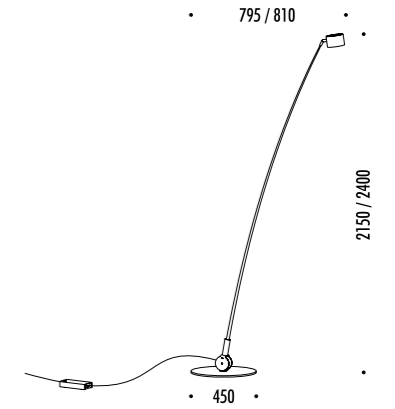

183103	BIANCO OPACO / MATT WHITE - 3000K	SAMPEI 230 220-240 V - 50/60 Hz - 18 W LED
183103-27	BIANCO OPACO / MATT WHITE - 2700K	3000K - 1726 lm - CRI 90 / 2700K - 1625 lm - CRI 90 CAVO BIANCO - ORIENTABILE - DIMMER WHITE CABLE - ADJUSTABLE - DIMMER
183104	NERO OPACO / MATT BLACK - 3000K	SAMPEI 230 220-240 V - 50/60 Hz - 18 W LED
183104-27	NERO OPACO / MATT BLACK - 2700K	3000K - 1726 lm - CRI 90 / 2700K - 1625 lm - CRI 90 CAVO NERO - ORIENTABILE - DIMMER BLACK CABLE - ADJUSTABLE - DIMMER
183203	BIANCO OPACO / MATT WHITE - 3000K	SAMPEI 260 220-240 V - 50/60 Hz - 18 W LED
183203-27	BIANCO OPACO / MATT WHITE - 2700K	3000K - 1726 lm - CRI 90 / 2700K - 1625 lm - CRI 90 CAVO BIANCO - ORIENTABILE - DIMMER WHITE CABLE - ADJUSTABLE - DIMMER
183204	NERO OPACO / MATT BLACK - 3000K	SAMPEI 260 220-240 V - 50/60 Hz - 18 W LED
183204-27	NERO OPACO / MATT BLACK - 2700K	3000K - 1726 lm - CRI 90 / 2700K - 1625 lm - CRI 90 CAVO NERO - ORIENTABILE - DIMMER BLACK CABLE - ADJUSTABLE - DIMMER