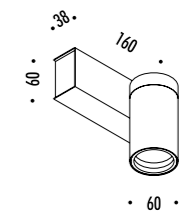

DESIGN DAVIDE GROPPI - 2020
LAMPADA DA PARETE E DA SOFFITTO - METALLO
WALL AND CEILING LAMP - METAL

CE IP 20

DOT ENDLESS IOT