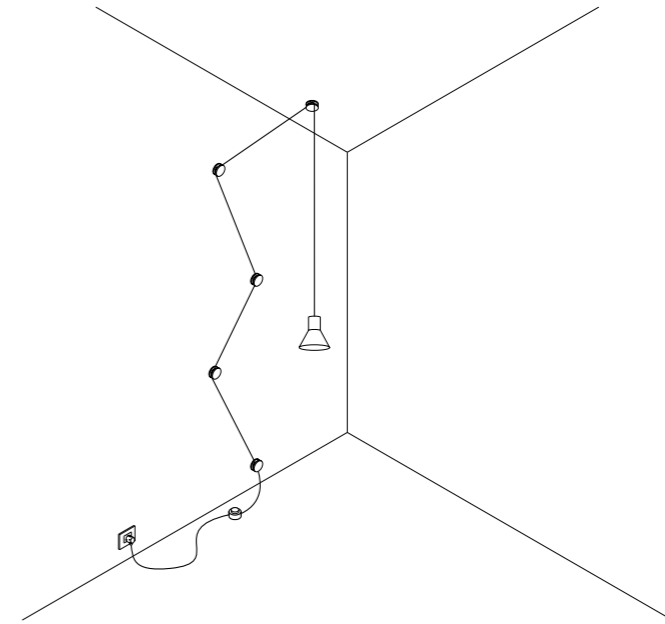

INSTALLAZIONE CON SPINA / POWER SUPPLY WITH PLUG INSTALLATION