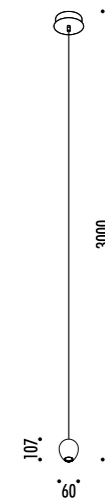

CE IP 20 0.5 m

CEILING ROSE