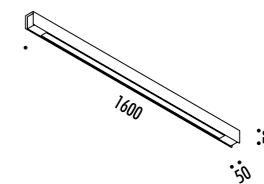

CE IP 20

195003	BIANCO OPACO / MATT WHITE	220-240 V - 50/60 Hz - 60 W LED - 3000K - 4692 lm - CRI > 80
		DIMMERABILE DALI - PUSH
		DALI - PUSH DIMMABLE

ACCESSORI OPZIONALI / OPTIONAL ACCESSORIES

1A03000	STANDARD	KIT DARKLIGHT SPY 1600