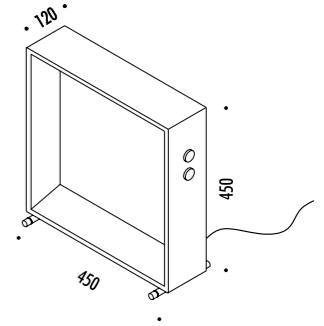

CE IP 20

192903	BIANCO OPACO / MATT WHITE	220-240 V - 50/60 Hz 50 W LED - 2200K + 45 W LED - 5000K - 3000 lm - CRI > 80 CAVO BIANCO - LUCE REGOLABILE DA BIANCO CALDO A BIANCO FREDDO DIMMER WHITE CABLE - ADJUSTABLE LIGHT FROM WARM WHITE COLOUR TO COOL WHITE COLOUR DIMMER