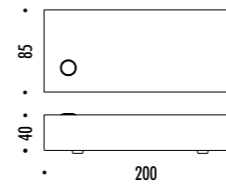

Compasso d'Oro ADI
Award 2014

DESIGN ENZO CALABRESE - DAVIDE GROPPI - 2011
LAMPADA DA TERRA - FIBRA DI VETRO - METALLO
FLOOR LAMP - FIBERGLASS - METAL

SAMPEI

CE IP 20

DRIVER