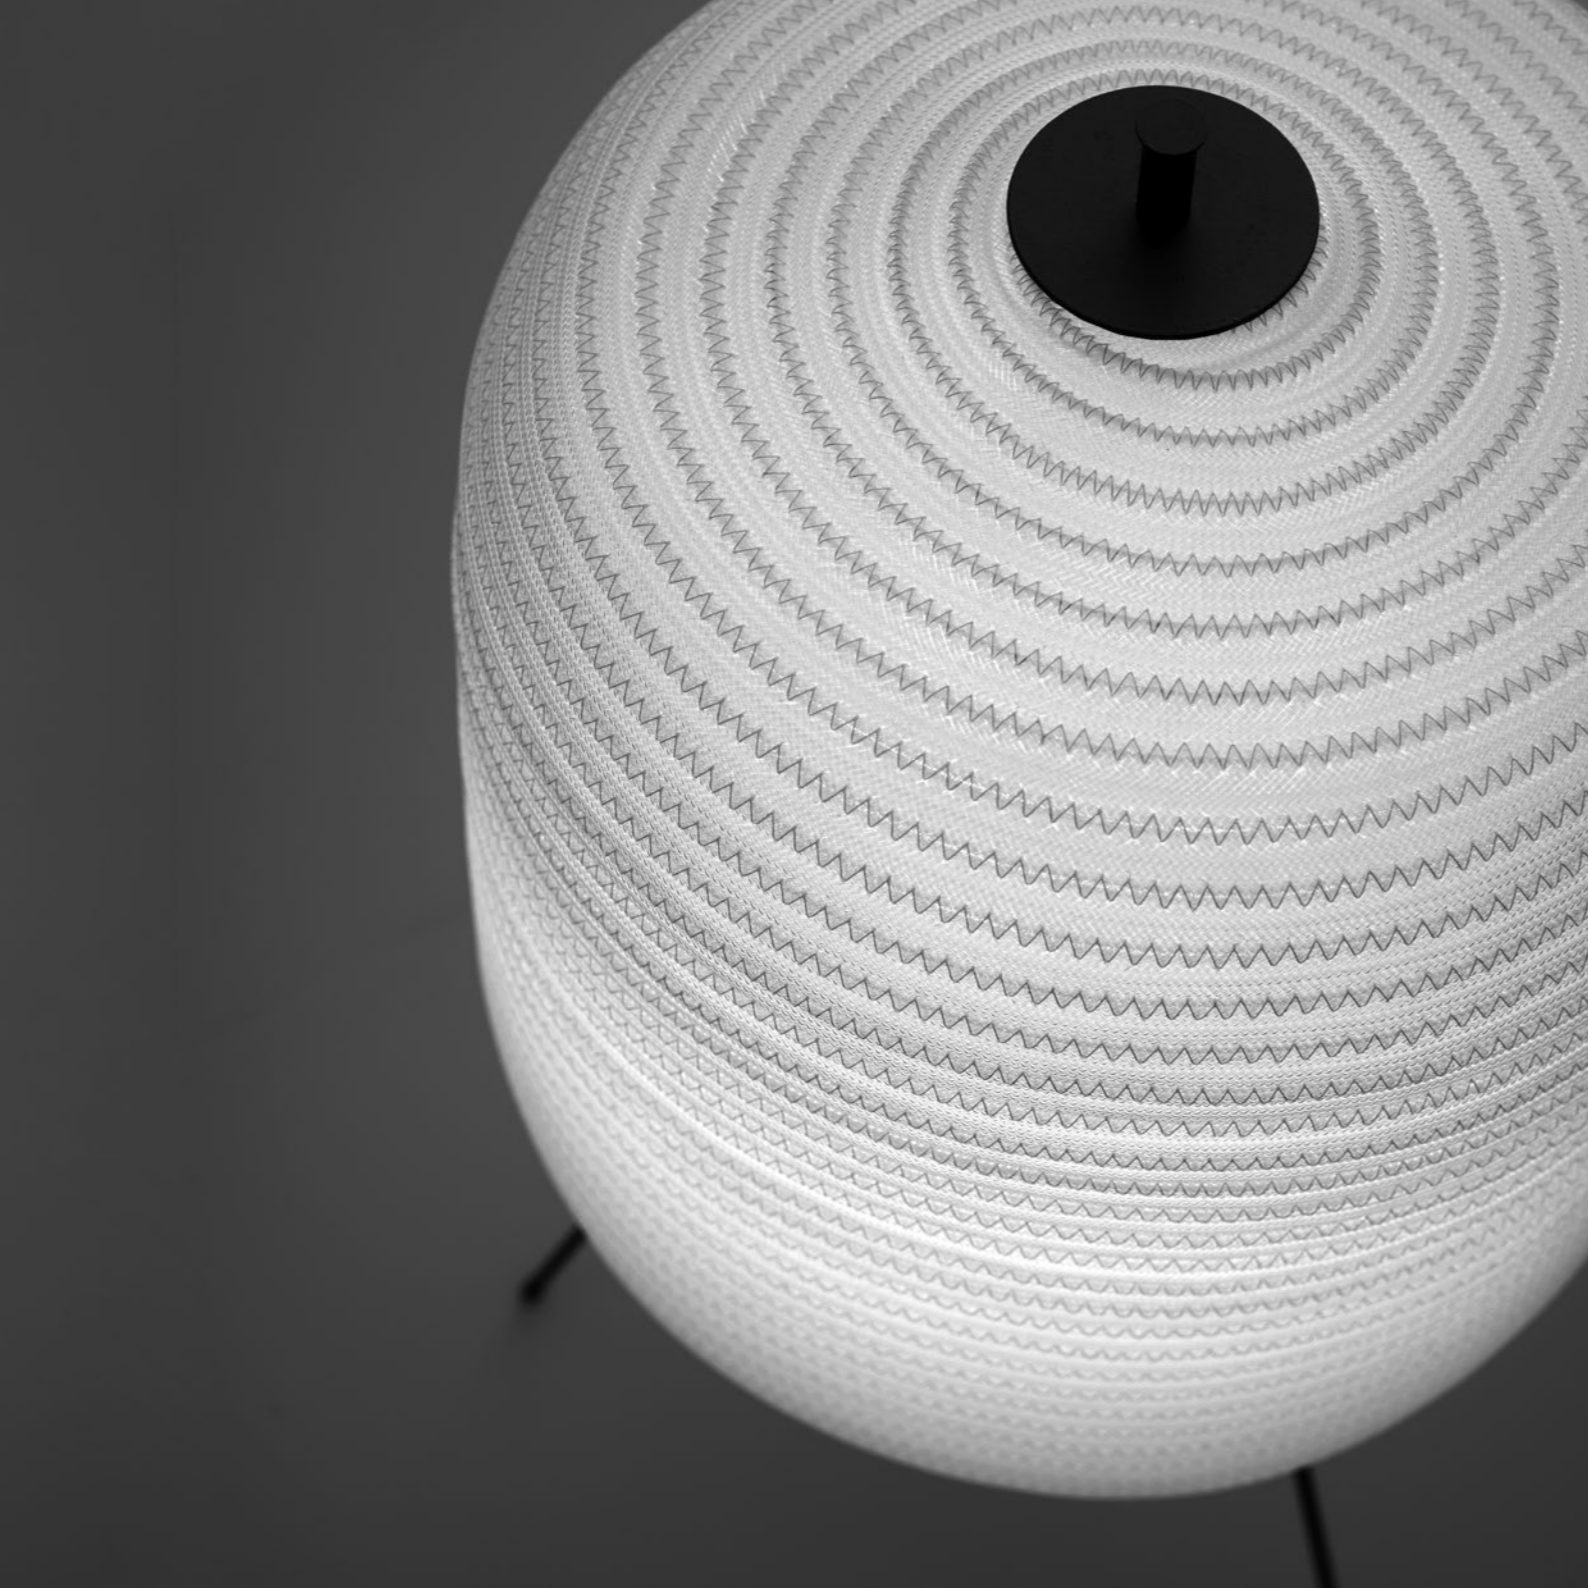

DESIGN DAVIDE GROPPI - PAOLA LENTI - 2013
LAMPADA DA ESTERNO - METALLO - PBT - POLICARBONATO
OUTDOOR LAMP - METAL - PBT - POLYCARBONATE

CE IP 65

SHOJI OUTDOOR

188600	STANDARD	220-240 V - 50/60 Hz - MAX 18 W LED - E27 CAVO NERO 5 m - LAMPADINA LED INCLUSA BLACK CABLE 5 m - LED BULB INCLUDED
		💡 13 W LED - 2700K - 1521 lm - CRI 90 - DIMMABLE - EFFICIENCY A+