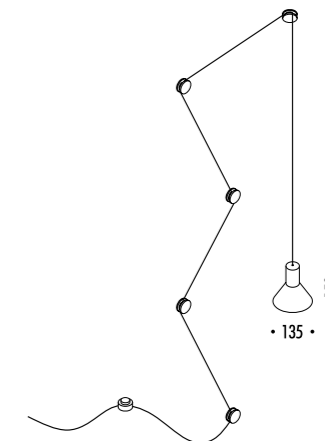

CLAMP

1A01603	BIANCO OPACO / MATT WHITE	220-240 V - 50/60 Hz - MAX 15 W LED - E27 ALIMENTAZIONE CON SPINA - CAVO BIANCO 10 m INTERRUTTORE INCLUSO DA CABLARE 5 BLOCCACAVO INCLUSI - LAMPADINA LED INCLUSA POWER SUPPLY WITH PLUG - WHITE CABLE 10 m INCLUDES SWITCH THAT MUST BE WIRED 5 CLAMPS INCLUDED - LED BULB INCLUDED
1A01604	NERO OPACO / MATT BLACK	220-240 V - 50/60 Hz - MAX 15 W LED - E27 ALIMENTAZIONE CON SPINA - CAVO NERO 10 m INTERRUTTORE INCLUSO DA CABLARE 5 BLOCCACAVO INCLUSI - LAMPADINA LED INCLUSA POWER SUPPLY WITH PLUG - BLACK CABLE 10 m INCLUDES SWITCH THAT MUST BE WIRED 5 CLAMPS INCLUDED - LED BULB INCLUDED
		9,5 W LED - 3000K - 760 lm - CRI 80 - DIMMABLE - EFFICIENCY A+