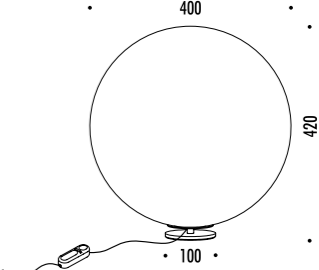

DESIGN DAVIDE GROPPI - 2019
LAMPADA DA TAVOLO - CARTA GIAPPONESE - METALLO - PE
TABLE LAMP - JAPANESE PAPER - METAL - PE

MOON T

CE IP 20

198000	STANDARD	100-240 V - 50/60 Hz - MAX 60 W - E27 CAVO BIANCO - BASE DORATA - DIMMER - LAMPADINA LED INCLUSA WHITE CABLE - GOLD FINISH BASE - DIMMER - LED BULB INCLUDED
		💡 13 W LED - 2700K - 1521 lm - CRI 90 - DIMMABLE - EFFICIENCY A+