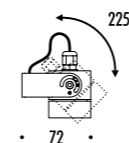

1A16004	NERO OPACO / MATT BLACK - 10°	MAX 500 mA DC - 2 W LED - 3000K - 133 lm - CRI > 90 KIT INSTALLAZIONE OBBLIGATORIO NON INCLUSO ORIENTABILE ACCESSORI OPZIONALI VEDI PAG. 337 COMPULSORY INSTALLATION KIT NOT INCLUDED ADJUSTABLE OPTIONAL ACCESSORIES SEE PAGE 337
1A16104	NERO OPACO / MATT BLACK - 25°	

KIT INSTALLAZIONE OBBLIGATORI / COMPULSORY INSTALLATION KITS

50241070	STANDARD	DRIVER LED INPUT 110-240 V - 50/60 Hz - OUTPUT 500 mA DC - 25 W - IP68 NON DIMMERABILE - NOT DIMMABLE
1A16600	STANDARD	CONNETTORI DRIVER IP68 - 2 PEZZI / DRIVER CONNECTORS IP68 - 2 PIECES