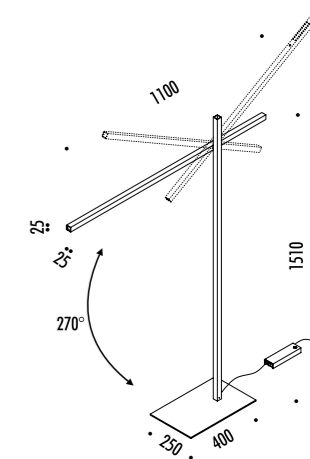

190304	NERO OPACO / MATT BLACK - 3000K	110-240 V - 50/60 Hz - 13 W LED - 823 lm - CRI > 90
190304-27	NERO OPACO / MATT BLACK - 2700K	CAVO NERO - ORIENTABILE - DIMMER BLACK CABLE - ADJUSTABLE - DIMMER
190308	OTTONE SPAZZOLATO / BRUSHED BRASS - 3000K	
190308-27	OTTONE SPAZZOLATO / BRUSHED BRASS - 2700K