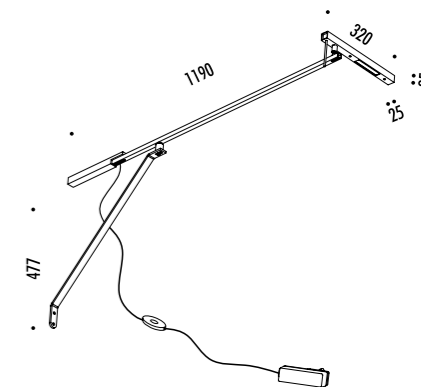

197604	NERO OPACO / MATT BLACK	24 V DC - 13 W LED - 3000K - 823 lm - CRI > 90 CAVO NERO ORIENTABILE - DIMMER DRIVER LED INCLUSO INPUT 100-240 V - 50/60 Hz BLACK CABLE ADJUSTABLE - DIMMER INCLUDES LED DRIVER INPUT 100-240 V - 50/60 Hz