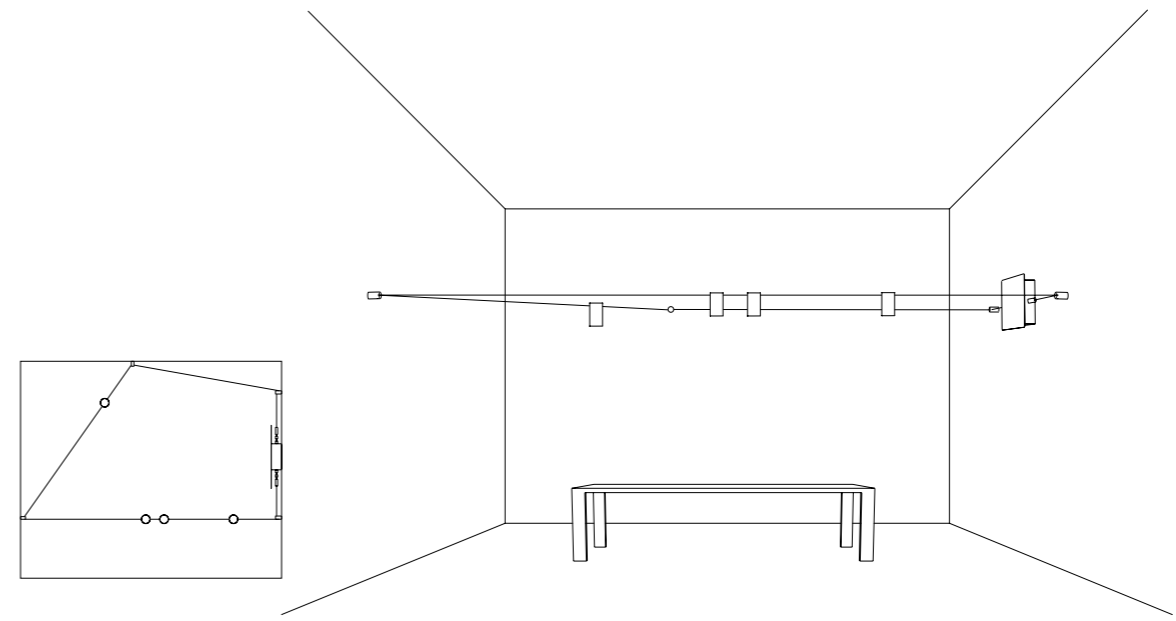

POSSIBILI LAYOUT / LAYOUT EXAMPLES