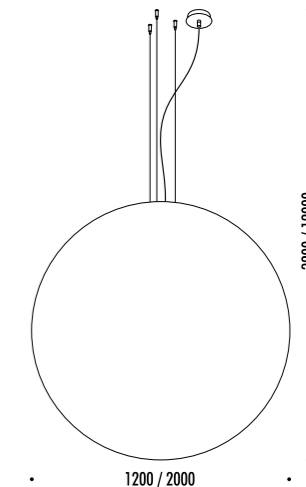

198600	STANDARD	MOON 120 100-240 V - 50/60 Hz - MAX 2 x 57 W - E27 CAVO BIANCO - ROSONE BIANCO - LAMPADINE LED INCLUDE ACCESSORI OPZIONALI KIT SOSPENSIONE - VEDI PAG. 123 WHITE CABLE - WHITE CEILING ROSE - LED BULBS INCLUDED OPTIONAL ACCESSORIES SUSPENSION KIT - SEE PAGE 123 2 x 21 W LED - 2700K - 2 x 2452 lm - CRI ≥ 80 - DIMMABLE - EFFICIENCY A+
187800	STANDARD	MOON 200 100-240 V - 50/60 Hz - MAX 4 x 25 W - E27 CAVO BIANCO - ROSONE BIANCO - LAMPADINE LED INCLUDE IMBALLO E TRASPORTO ESCLUSI WHITE CABLE - WHITE CEILING ROSE - LED BULBS INCLUDED PACKAGING AND DELIVERY EXCLUDED 4 x 13 W LED - 2700K - 4 x 1521 lm - CRI 90 - DIMMABLE - EFFICIENCY A+