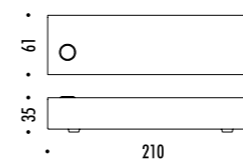

CE IP 20

DRIVER

190304	NERO OPACO / MATT BLACK - 3000K	110-240 V - 50/60 Hz - 13 W LED - 823 lm - CRI > 90
190304-27	NERO OPACO / MATT BLACK - 2700K	CAVO NERO - ORIENTABILE - DIMMER BLACK CABLE - ADJUSTABLE - DIMMER
190308	OTTONE SPAZZOLATO / BRUSHED BRASS - 3000K	
190308-27	OTTONE SPAZZOLATO / BRUSHED BRASS - 2700K