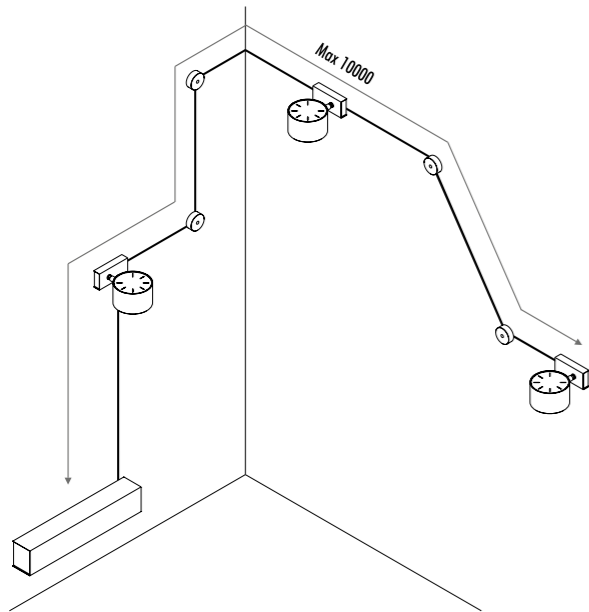

KIT ROSONE DA PARETE E SOFFITTO / WALL AND CEILING ROSE KIT