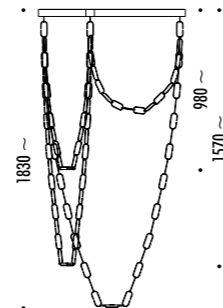

ChainDelier 1