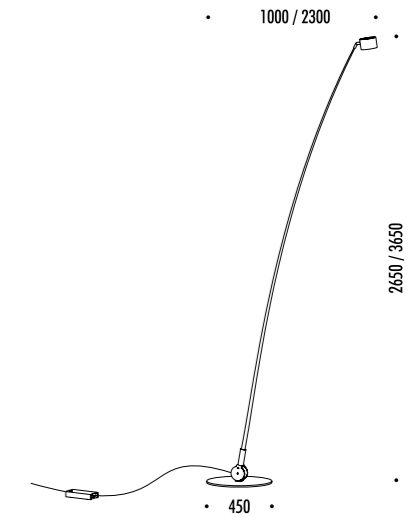

183303	BIANCO OPACO / MATT WHITE - 3000K	SAMPEI 290 220-240 V - 50/60 Hz - 18 W LED
183303-27	BIANCO OPACO / MATT WHITE - 2700K	3000K - 1726 lm - CRI 90 / 2700K - 1625 lm - CRI 90 CAVO BIANCO - ORIENTABILE - DIMMER WHITE CABLE - ADJUSTABLE - DIMMER
183304	NERO OPACO / MATT BLACK - 3000K	SAMPEI 290 220-240 V - 50/60 Hz - 18 W LED
183304-27	NERO OPACO / MATT BLACK - 2700K	3000K - 1726 lm - CRI 90 / 2700K - 1625 lm - CRI 90 CAVO NERO - ORIENTABILE - DIMMER BLACK CABLE - ADJUSTABLE - DIMMER
183403	BIANCO OPACO / MATT WHITE - 3000K	SAMPEI 440 220-240 V - 50/60 Hz - 18 W LED
183403-27	BIANCO OPACO / MATT WHITE - 2700K	3000K - 1869 lm - CRI 90 / 2700K - 1759 lm - CRI 90 CAVO BIANCO - ORIENTABILE - DIMMER WHITE CABLE - ADJUSTABLE - DIMMER
183404	NERO OPACO / MATT BLACK - 3000K	SAMPEI 440 220-240 V - 50/60 Hz - 18 W LED
183404-27	NERO OPACO / MATT BLACK - 2700K	3000K - 1869 lm - CRI 90 / 2700K - 1759 lm - CRI 90 CAVO NERO - ORIENTABILE - DIMMER BLACK CABLE - ADJUSTABLE - DIMMER