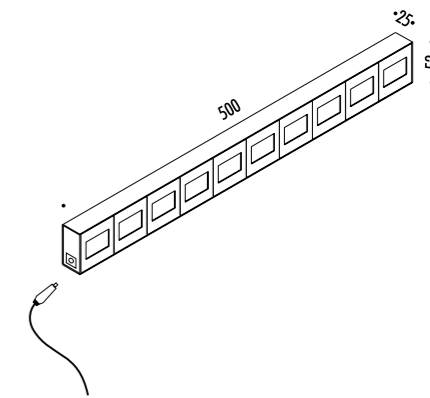

CE IP 20

153300	STANDARD	5 V DC - 3 W LED MODULO LUMINOSO CON LUCE A LENTA INTERMITTENZA IMMAGINI PERSONALIZZABILI - IMMAGINI NON INCLUSE CONNETTORE MODULI INCLUSO TRASFORMATORE ELETTRONICO NON INCLUSO LUMINOUS WALL MODULE WITH SLOWLY FLASHING LIGHT CUSTOMIZABLE IMAGES - IMAGES NOT INCLUDED MODULES CONNECTOR INCLUDED ELECTRONIC TRANSFORMER NOT INCLUDED

ACCESSORI OBBLIGATORI / COMPULSORY ACCESSORIES

50650100	STANDARD	TRASFORMATORE ELETTRONICO / ELECTRONIC TRANSFORMER INPUT 90-264 V - 50/60 Hz - OUTPUT 5 V DC - 15 W MAX 5 MODULI / MAX 5 MODULES