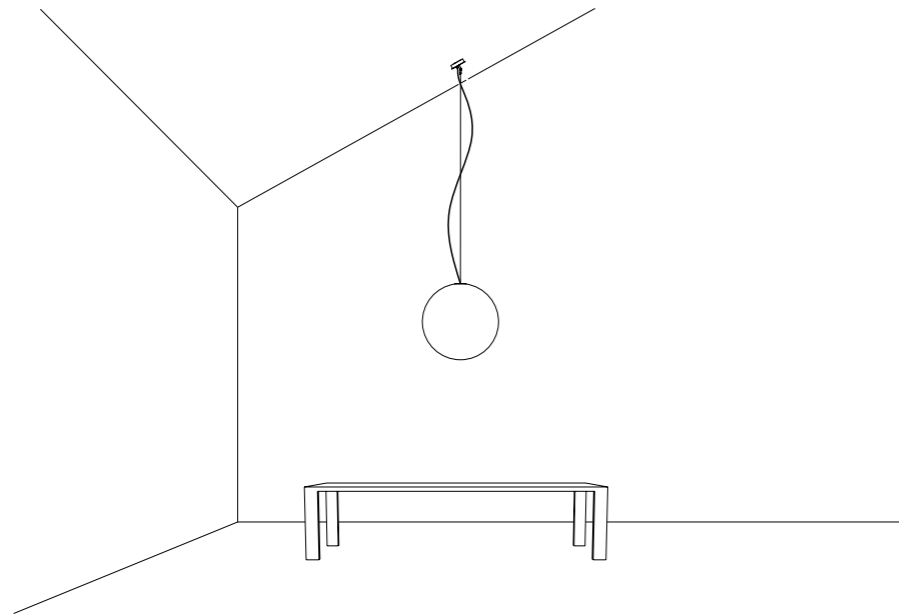

ACCESSORI OPZIONALI / OPTIONAL ACCESSORIES

1A05100	STANDARD	KIT FISSAGGIO PER SOFFITTO INCLINATO / SLOPED CEILING FIXING KIT COMPATIBLE LAMPS: QuiQuoQua - MASAI - FOSBURY - MOON 120 - SPY - BLADE	
1A05200	STANDARD	KIT FISSAGGIO PER ROSONE INCLINATO / SLOPED ROSE FIXING KIT COMPATIBLE LAMPS: MOON 60 - MOON 60 DE - MOON 80	
1A05300	STANDARD	GANCIO PER SOFFITTO INCLINATO / SLOPED CEILING FIXING HOOK COMPATIBLE LAMPS: MERIDIANA - SIMBIOSI - SHANGHAI	
1A03600	STANDARD	KIT DECENTRATORE / DECENTRALIZATION KIT COMPATIBLE LAMPS: LED IS MORE - MISS 1 - MOON 60 - MOON 60 DE - MOON 80 - MOON 120 CATHODE	
1A07703	BIANCO OPACO / MATT WHITE	KIT ROSONE + DECENTRATORE / KIT CEILING ROSE + DECENTRALIZER CAVO BIANCO 3 m INCLUSO / 3 m WHITE CABLE INCLUDED	 <p>• 120 • • 34 •</p>
1A07704	NERO OPACO / MATT BLACK	KIT ROSONE + DECENTRATORE / KIT CEILING ROSE + DECENTRALIZER CAVO NERO 3 m INCLUSO / 3 m BLACK CABLE INCLUDED	
172703	BIANCO OPACO / MATT WHITE	BLOCCACAVO / CLAMP	
172704	NERO OPACO / MATT BLACK		