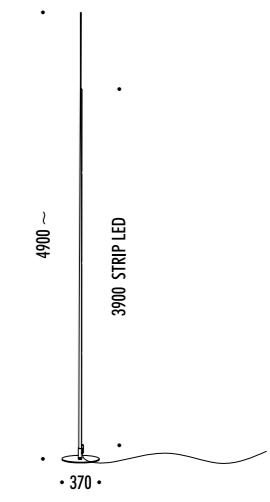

DESIGN DAVIDE GROPPPI - GIORGIO RAVA - 2020
 LAMPADA DA ESTERNO - FIBRA DI VETRO - METALLO
 OUTDOOR LAMP - FIBERGLASS - METAL

CE  IP 65

ORIGINE OUTDOOR

1A08904	NERO OPACO / MATT BLACK	24 V DC - 40 W LED - 3000K - 2380 lm - CRI > 90 CAVO NERO 5 m DRIVER LED INCLUSO INPUT 220-240 V - 50/60 Hz - IP67 - NON DIMMERABILE BLACK CABLE 5 m INCLUDES LED DRIVER INPUT 220-240 V - 50/60 Hz - IP67 - NOT DIMMABLE