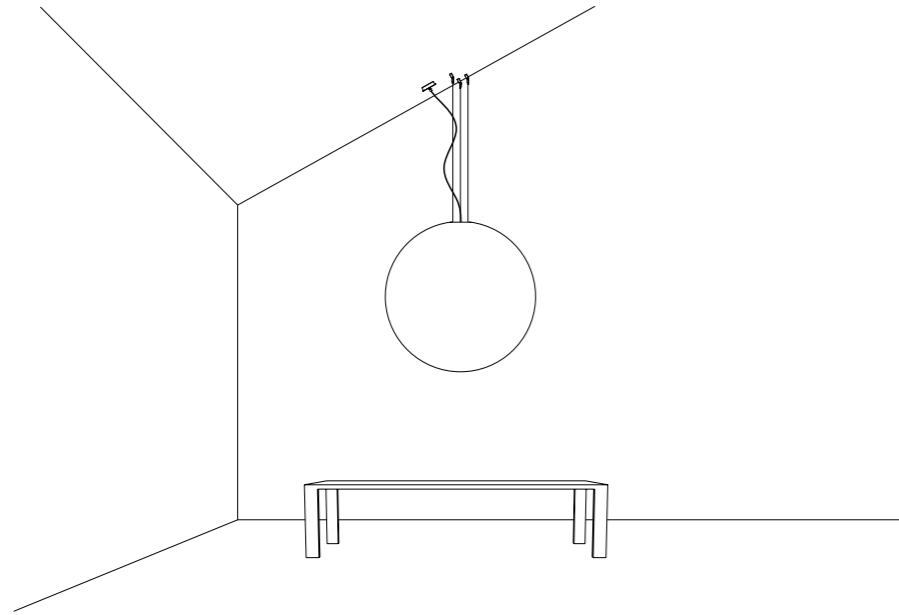

ACCESSORI OPZIONALI / OPTIONAL ACCESSORIES

1A05100	STANDARD	KIT FISSAGGIO PER SOFFITTO INCLINATO / SLOPED CEILING FIXING KIT COMPATIBLE LAMPS: QuiQuoQua - MASAI - FOSBURY - MOON 120 - SPY - BLADE	
1A05200	STANDARD	KIT FISSAGGIO PER ROSONE INCLINATO / SLOPED ROSE FIXING KIT COMPATIBLE LAMPS: MOON 60 - MOON 60 DE - MOON 80	
1A05300	STANDARD	GANCIO PER SOFFITTO INCLINATO / SLOPED CEILING FIXING HOOK COMPATIBLE LAMPS: MERIDIANA - SIMBIOSI - SHANGHAI	
1A03600	STANDARD	KIT DECENTRATORE / DECENTRALIZATION KIT COMPATIBLE LAMPS: LED IS MORE - MISS 1 - MOON 60 - MOON 60 DE - MOON 80 - MOON 120 CATHODE	
1A07703	BIANCO OPACO / MATT WHITE	KIT ROSONE + DECENTRATORE / KIT CEILING ROSE + DECENTRALIZER CAVO BIANCO 3 m INCLUSO / 3 m WHITE CABLE INCLUDED	 <p>• 120 • • 34 •</p>
1A07704	NERO OPACO / MATT BLACK	KIT ROSONE + DECENTRATORE / KIT CEILING ROSE + DECENTRALIZER CAVO NERO 3 m INCLUSO / 3 m BLACK CABLE INCLUDED	
172703	BIANCO OPACO / MATT WHITE	BLOCCACAVO / CLAMP	
172704	NERO OPACO / MATT BLACK		