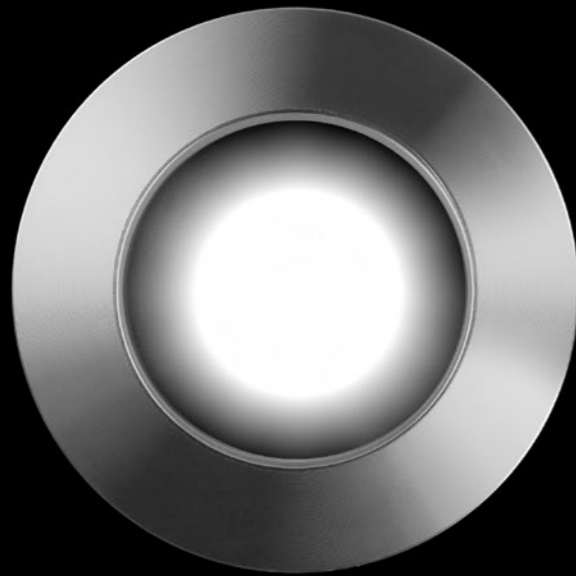

CE IP 67

1A15511	INOX LUCIDO / POLISHED STAINLESS STEEL	24 V DC - 7 W LED - 36° - 3000K - 546 lm - CRI > 90 KIT INSTALLAZIONE OBBLIGATORIO NON INCLUSO DIMENSIONI TAGLIO Ø 55 mm - SPAZIO MINIMO PER INCASSO 110 mm COMPULSORY INSTALLATION KIT NOT INCLUDED CUT-OUT Ø 55 mm - MINIMUM SPACE FOR MOUNTING 110 mm

KIT INSTALLAZIONE OBBLIGATORI / COMPULSORY INSTALLATION KITS

1A15600	STANDARD	CASSAFORMA INSTALLAZIONE / INSTALLATION BOX

51490120	STANDARD	DRIVER LED INPUT 220-240 V - 50/60 Hz - OUTPUT 24 V DC - 36 W - IP67 NON DIMMERABILE - NOT DIMMABLE

1A16600	STANDARD	CONNETTORI DRIVER IP68 - 2 PEZZI / DRIVER CONNECTORS IP68 - 2 PIECES