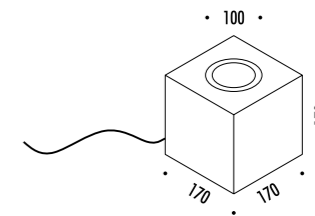

1A11500	STANDARD	MAX 500 mA DC - 20 W LED - 10° - 3000K - 2058 lm - CRI > 90 CAVO NERO 2,5 m DRIVER LED INCLUSO INPUT 110-240 V - 50/60 Hz - IP68 - NON DIMMERABILE CONNETTORI DRIVER 2 PEZZI INCLUSI BLACK CABLE 2,5 m INCLUDES LED DRIVER INPUT 110-240 V - 50/60 Hz - IP68 - NOT DIMMABLE DRIVER CONNECTORS 2 PIECES INCLUDED