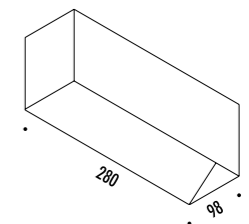

145203	BIANCO OPACO / MATT WHITE	PIÙ ECO LED 100-240 V - 50/60 Hz - MAX 120 W - R7s LAMPADINA LED OBBLIGATORIA NON INCLUSA COMPULSORY LED BULB NOT INCLUDED	
50330750		ECO LED - 17,5 W - 3000K - 2460 lm - CRI 80 - DIMMABLE - EFFICIENCY A++	NOT INCLUDED
50041400		ECO LED - 17,5 W - 2700K - 2450 lm - CRI 80 - DIMMABLE - EFFICIENCY A++	NOT INCLUDED