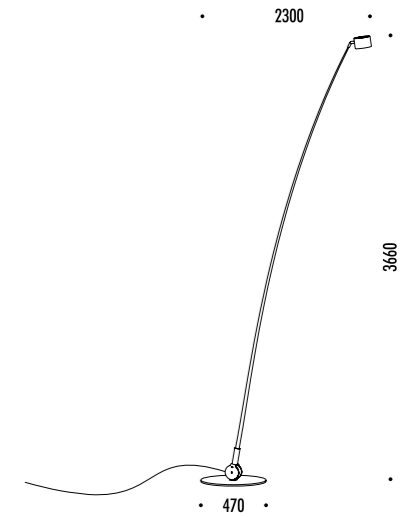

Compasso d'Oro ADI
Award 2014

DESIGN ENZO CALABRESE - DAVIDE GROPPI - 2011
LAMPADA DA ESTERNO - FIBRA DI VETRO - METALLO
OUTDOOR LAMP - FIBERGLASS - METAL

CE IP 65