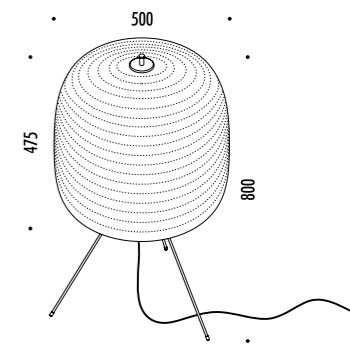

DESIGN DAVIDE GROPPI - PAOLA LENTI - 2013
LAMPADA DA ESTERNO - METALLO - PBT - POLICARBONATO
OUTDOOR LAMP - METAL - PBT - POLYCARBONATE

CE IP 65

SHOJI OUTDOOR