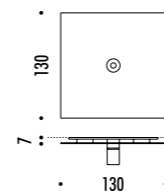

CEILING ROSE

161103	BIANCO OPACO / MATT WHITE - 3000K	MAX 350 mA DC - 4 W LED - 312 lm - CRI > 90 CAVO BIANCO - ROSONE BIANCO
161103-27	BIANCO OPACO / MATT WHITE - 2700K	INSTALLAZIONE SU CARTONGESSO CON ROSONE PIANO E FISSAGGIO MAGNETICO KIT INSTALLAZIONE OBBLIGATORIO INCLUSO
161104	NERO OPACO / MATT BLACK - 3000K	DIMENSIONI TAGLIO CARTONGESSO 85 x 97 mm SPAZIO MINIMO PER INCASSO 120 mm
161104-27	NERO OPACO / MATT BLACK - 2700K	DRIVER LED INCLUSO INPUT 100-240 V - 50/60 Hz - NON DIMMERABILE WHITE CABLE - WHITE CEILING ROSE
		INSTALLATION ON PLASTERBOARD WITH FLAT ROSE AND MAGNETIC FIXING COMPULSORY INSTALLATION KIT INCLUDED
		PLASTERBOARD CUT-OUT 85 x 97 mm - MINIMUM SPACE FOR MOUNTING 120 mm INCLUDES LED DRIVER INPUT 100-240 V - 50/60 Hz - NOT DIMMABLE
161108	OTTONE SPAZZOLATO / BRUSHED BRASS - 3000K	MAX 350 mA DC - 4 W LED - 312 lm - CRI > 90 CAVO NERO - ROSONE NERO
161108-27	OTTONE SPAZZOLATO / BRUSHED BRASS - 2700K	INSTALLAZIONE SU CARTONGESSO CON ROSONE PIANO E FISSAGGIO MAGNETICO KIT INSTALLAZIONE OBBLIGATORIO INCLUSO
		DIMENSIONI TAGLIO CARTONGESSO 85 x 97 mm SPAZIO MINIMO PER INCASSO 120 mm
		DRIVER LED INCLUSO INPUT 100-240 V - 50/60 Hz - NON DIMMERABILE BLACK CABLE - BLACK CEILING ROSE
		INSTALLATION ON PLASTERBOARD WITH FLAT ROSE AND MAGNETIC FIXING COMPULSORY INSTALLATION KIT INCLUDED
		PLASTERBOARD CUT-OUT 85 x 97 mm - MINIMUM SPACE FOR MOUNTING 120 mm INCLUDES LED DRIVER INPUT 100-240 V - 50/60 Hz - NOT DIMMABLE