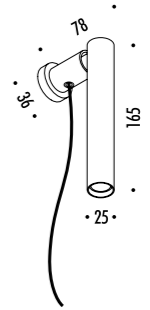

181603	BIANCO OPACO / MATT WHITE - 3000K	MAX 500 mA DC - 5,6 W LED - 352 lm - CRI > 90
181603-27	BIANCO OPACO / MATT WHITE - 2700K	FISSAGGIO MAGNETICO - CAVO BIANCO 3 m
		ORIENTABILE
		DRIVER LED INCLUSO INPUT 100-240 V - 50/60 Hz - NON DIMMERABILE
		MAGNETIC FIXING - WHITE CABLE 3 m
		ADJUSTABLE
		INCLUDES LED DRIVER INPUT 100-240 V - 50/60 Hz - NOT DIMMABLE
181604	NERO OPACO / MATT BLACK - 3000K	MAX 500 mA DC - 5,6 W LED - 352 lm - CRI > 90
181604-27	NERO OPACO / MATT BLACK - 2700K	FISSAGGIO MAGNETICO - CAVO NERO 3 m
		ORIENTABILE
		DRIVER LED INCLUSO INPUT 100-240 V - 50/60 Hz - NON DIMMERABILE
		MAGNETIC FIXING - BLACK CABLE 3 m
		ADJUSTABLE
		INCLUDES LED DRIVER INPUT 100-240 V - 50/60 Hz - NOT DIMMABLE