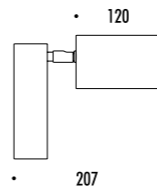

1A05003	BIANCO OPACO / MATT WHITE	220-240 V - 50/60 Hz - MAX 18 W LED ORIENTABILE - DIMMERABILE PUSH - 1-10 V MODULO LED NON INCLUSO - VEDI PAG. 347 ACCESSORI OPZIONALI MODULO LED - VEDI PAG. 347 ADJUSTABLE - PUSH - 1-10 V DIMMABLE LED MODULE NOT INCLUDED - SEE PAGE 347 OPTIONAL LED MODULE ACCESSORIES - SEE PAGE 347