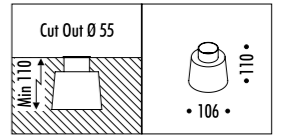

CE IP 67

1A15511	INOX LUCIDO / POLISHED STAINLESS STEEL	24 V DC - 7 W LED - 36° - 3000K - 546 lm - CRI > 90 KIT INSTALLAZIONE OBBLIGATORIO NON INCLUSO DIMENSIONI TAGLIO Ø 55 mm - SPAZIO MINIMO PER INCASSO 110 mm COMPULSORY INSTALLATION KIT NOT INCLUDED CUT-OUT Ø 55 mm - MINIMUM SPACE FOR MOUNTING 110 mm

KIT INSTALLAZIONE OBBLIGATORI / COMPULSORY INSTALLATION KITS

1A15600	STANDARD	CASSAFORMA INSTALLAZIONE / INSTALLATION BOX

51490120	STANDARD	DRIVER LED INPUT 220-240 V - 50/60 Hz - OUTPUT 24 V DC - 36 W - IP67 NON DIMMERABILE - NOT DIMMABLE

1A16600	STANDARD	CONNETTORI DRIVER IP68 - 2 PEZZI / DRIVER CONNECTORS IP68 - 2 PIECES