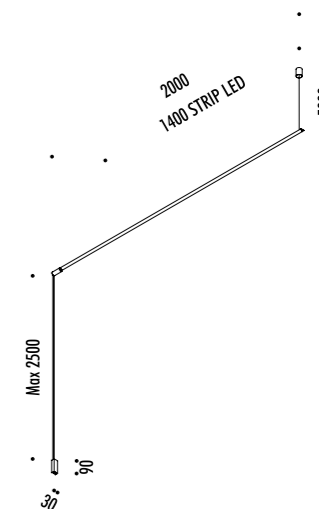

1A06804	NERO OPACO / MATT BLACK - 3000K	MERIDIANA - REMOTE KIT 24 V DC - 40 W LED - 1623 lm - CRI > 90
1A06804-27	NERO OPACO / MATT BLACK - 2700K	ROSONE BIANCO - KIT DI ALIMENTAZIONE OBBLIGATORIO INCLUSO - VEDI PAG. 253 DRIVER LED INCLUSO INPUT 220-240 V - 50/60 Hz - DIMMERABILE DALI - PUSH - 0/1-10 V - TRIAC / IGBT WHITE CEILING ROSE - COMPULSORY POWER SUPPLY KIT INCLUDED - SEE PAGE 253 INCLUDES LED DRIVER INPUT 220-240 V - 50/60 Hz - DALI - PUSH - 0/1-10 V - TRIAC / IGBT DIMMABLE

1A06904	NERO OPACO / MATT BLACK - 3000K	MERIDIANA - PLUG KIT 24 V DC - 40 W LED - 1623 lm - CRI > 90
1A06904-27	NERO OPACO / MATT BLACK - 2700K	ROSONE BIANCO - KIT DI ALIMENTAZIONE OBBLIGATORIO INCLUSO - VEDI PAG. 253 DRIVER LED INCLUSO INPUT 100-240 V - 50/60 Hz - DIMMERABILE WHITE CEILING ROSE - COMPULSORY POWER SUPPLY KIT INCLUDED - SEE PAGE 253 INCLUDES LED DRIVER INPUT 100-240 V - 50/60 Hz - DIMMABLE

ACCESSORI OPZIONALI / OPTIONAL ACCESSORIES

1A03700	STANDARD	KIT FISSAGGIO ENDLESS PARETI RUVIDE / FIXING ROUGH WALLS - 2,5 m
1A05300	STANDARD	GANCIO PER SOFFITTO INCLINATO / SLOPED CEILING FIXING HOOK VEDI PAG. 123 / SEE PAGE 123