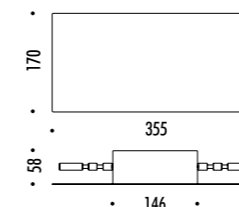

DRIVER DIMENSION

WALL ROSE

1A07504	STANDARD NARROW BEAM - 3000K	MAX 350 mA DC - 1 x 3,6 W LED - NARROW BEAM 3000K - 288 lm - CRI > 95 / 2700K - 272 lm - CRI > 95
1A07504-27	STANDARD NARROW BEAM - 2700K	CAVO UNIPOLARE 24 m - 4 GUIDACAVI NERI - MAX 4 SPOT SUL CAVO UNIPOLARE ROSONE A PARETE BIANCO DRIVER LED INCLUSO INPUT 110-240 V - 50/60 Hz - DIMMERABILE DALI - PUSH - 1-10 V ACCESSORI OPZIONALI NON INCLUSI - VEDI PAG. 229
		UNIPOLAR WIRE 24 m - 4 BLACK WIRES GUIDE - MAX 4 SPOT ON UNIPOLAR WIRE WHITE WALL ROSE INCLUDES LED DRIVER INPUT 110-240 V - 50/60 Hz - DALI - PUSH - 1-10 V DIMMABLE OPTIONAL ACCESSORIES NOT INCLUDED - SEE PAGE 229
197804	STANDARD MEDIUM BEAM - 3000K	MAX 350 mA DC - 1 x 3,6 W LED - MEDIUM BEAM 3000K - 286 lm - CRI > 95 / 2700K - 270 lm - CRI > 95
197804-27	STANDARD MEDIUM BEAM - 2700K	CAVO UNIPOLARE 24 m - 4 GUIDACAVI NERI - MAX 4 SPOT SUL CAVO UNIPOLARE ROSONE A PARETE BIANCO DRIVER LED INCLUSO INPUT 110-240 V - 50/60 Hz - DIMMERABILE DALI - PUSH - 1-10 V ACCESSORI OPZIONALI NON INCLUSI - VEDI PAG. 229
		UNIPOLAR WIRE 24 m - 4 BLACK WIRES GUIDE - MAX 4 SPOT ON UNIPOLAR WIRE WHITE WALL ROSE INCLUDES LED DRIVER INPUT 110-240 V - 50/60 Hz - DALI - PUSH - 1-10 V DIMMABLE OPTIONAL ACCESSORIES NOT INCLUDED - SEE PAGE 229