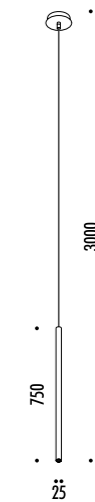

CE IP 20

CEILING ROSE