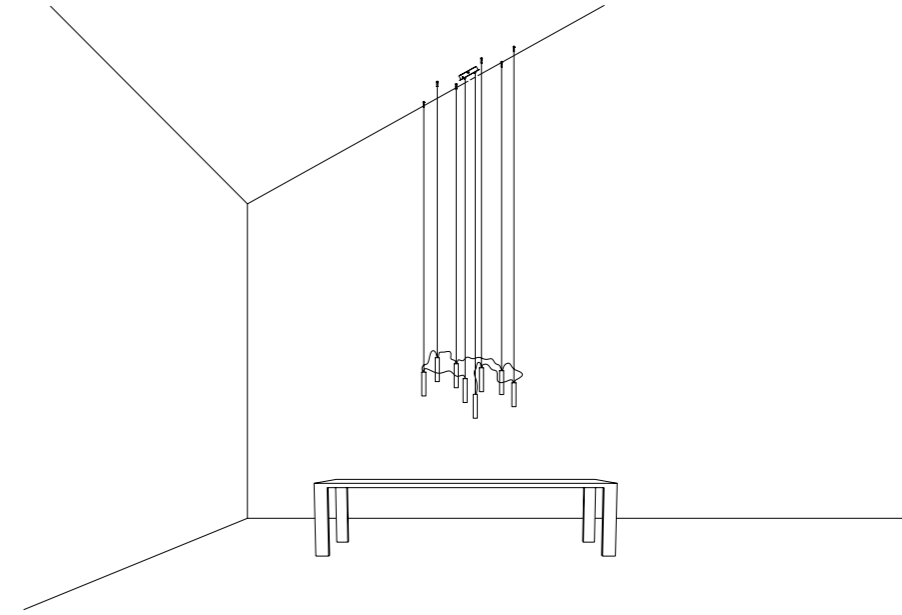

ACCESSORI OPZIONALI / OPTIONAL ACCESSORIES

1A05100	STANDARD	KIT FISSAGGIO PER SOFFITTO INCLINATO / SLOPED CEILING FIXING KIT COMPATIBLE LAMPS: QuiQuoQua - MASAI - FOSBURY - MOON 120 - SPY - BLADE	
1A05200	STANDARD	KIT FISSAGGIO PER ROSONE INCLINATO / SLOPED ROSE FIXING KIT COMPATIBLE LAMPS: MOON 60 - MOON 60 DE - MOON 80	
1A05300	STANDARD	GANCIO PER SOFFITTO INCLINATO / SLOPED CEILING FIXING HOOK COMPATIBLE LAMPS: MERIDIANA - SIMBIOSI - SHANGHAI	
1A03600	STANDARD	KIT DECENTRATORE / DECENTRALIZATION KIT COMPATIBLE LAMPS: LED IS MORE - MISS 1 - MOON 60 - MOON 60 DE - MOON 80 - MOON 120 CATHODE	
1A07703	BIANCO OPACO / MATT WHITE	KIT ROSONE + DECENTRATORE / KIT CEILING ROSE + DECENTRALIZER CAVO BIANCO 3 m INCLUSO / 3 m WHITE CABLE INCLUDED	 <p>• 120 • • 34 •</p>
1A07704	NERO OPACO / MATT BLACK	KIT ROSONE + DECENTRATORE / KIT CEILING ROSE + DECENTRALIZER CAVO NERO 3 m INCLUSO / 3 m BLACK CABLE INCLUDED	
172703	BIANCO OPACO / MATT WHITE	BLOCCACAVO / CLAMP	
172704	NERO OPACO / MATT BLACK		