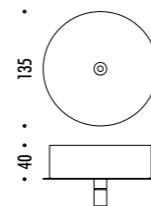

CEILING ROSE

CE IP 20 0.5 m

CEILING ROSE