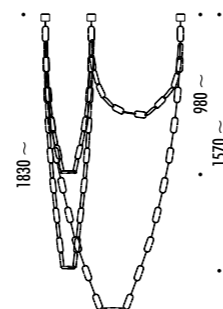

ChainDelier 2

ACCESSORI OPZIONALI / OPTIONAL ACCESSORIES

CE IP 20

1A03800	STANDARD - 3000K	24 V DC - 5 W LED - 3000K - 406 lm - CRI>90 / 2700K - 370 lm - CRI>90 MODULO LED - MAX 5 MODULI PER DRIVER LED MODULE - MAX 5 MODULES FOR DRIVER	
1A03800-27	STANDARD - 2700K		

1A07300	STANDARD	10 ANELLI DORATI / 10 GOLD FINISH LINKS	

1A03900	STANDARD (+ POSITIVE)	ROSONE DORATO / GOLD FINISH CEILING ROSE	
1A04000	STANDARD (- NEGATIVE)