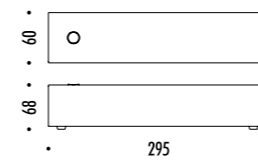

CE IP 20

DRIVER

181800	STANDARD	100-240 V - 50/60 Hz - 28 W LED RGB WIRELESS CONTROL ALIMENTAZIONE CON SPINA - CAVO TRASPARENTE POWER SUPPLY WITH PLUG - TRANSPARENT CABLE