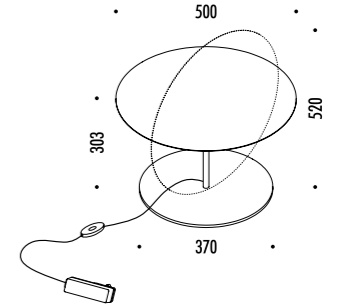

CE IP 20 0.5 m

146303	BIANCO OPACO / MATT WHITE	100-240 V - 50/60 Hz - MAX 60 W - E27 GLOBOLUX CAVO BIANCO - DIMMER - LAMPADINA LED INCLUSA WHITE CABLE - DIMMER - LED BULB INCLUDED
		💡 10 W LED - 3000K - 1055 lm - CRI > 80 - DIMMABLE - EFFICIENCY A+

DESIGN DAVIDE GROPPI - 2018
 LAMPADA DA TAVOLO - METACRILATO - METALLO - OTTONE
 TABLE LAMP - METHACRYLATE - METAL - BRASS

CALVINO

CE  IP 20

194800	STANDARD - 3000K	24 V DC - 18 W LED - 1372 lm - CRI > 80
194800-27	STANDARD - 2700K	STELO IN OTTONE - SPECCHIO - CAVO NERO - BASE NERA
		ORIENTABILE - DIMMER
		DRIVER LED INCLUSO INPUT 100-240 V - 50/60 Hz
		BRASS STEM - MIRROR - BLACK CABLE - BLACK BASE
		ADJUSTABLE - DIMMER
		INCLUDES LED DRIVER INPUT 100-240 V - 50/60 Hz