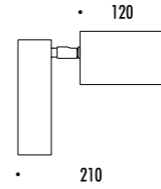

194603	BIANCO OPACO / MATT WHITE	MAX 700 mA DC - 8,4 W LED - 3000K - 639 lm - CRI > 90
194604	NERO OPACO / MATT BLACK	ORIENTABILE
		DRIVER LED INCLUSO INPUT 220-240 V - 50/60 Hz - IP67 - NON DIMMERABILE
		ADJUSTABLE
		INCLUDES LED DRIVER INPUT 220-240 V - 50/60 Hz - IP67 - NOT DIMMABLE