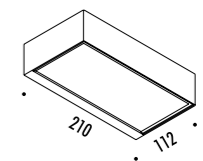

CE IP 65

172603	BIANCO OPACO / MATT WHITE - 3000K	220-240 V - 50/60 Hz - 18 W LED - 1000 lm - CRI > 80 DIMMERABILE TRIAC / IGBT TRIAC / IGBT DIMMABLE
172603-27	BIANCO OPACO / MATT WHITE - 2700K