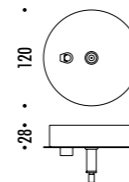

CEILING ROSE