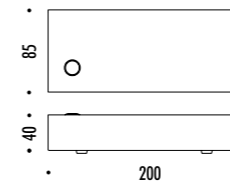

Compasso d'Oro ADI
Award 2014

DESIGN ENZO CALABRESE - DAVIDE GROPPI - 2011
LAMPADA DA TERRA - FIBRA DI VETRO - METALLO
FLOOR LAMP - FIBERGLASS - METAL

SAMPEI

CE IP 20

DRIVER