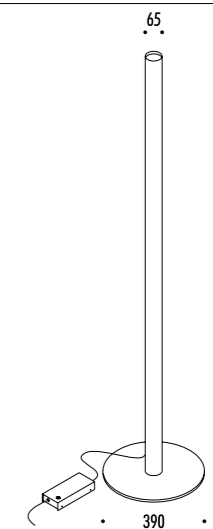

171903	BIANCO OPACO / MATT WHITE - 3000K	110-240 V - 50/60 Hz - 28,5 W LED - 2884 lm - CRI > 90
171903-27	BIANCO OPACO / MATT WHITE - 2700K	CAVO BIANCO - DIMMER WHITE CABLE - DIMMER
171904	NERO OPACO / MATT BLACK - 3000K	110-240 V - 50/60 Hz - 28,5 W LED - 2884 lm - CRI > 90
171904-27	NERO OPACO / MATT BLACK - 2700K	CAVO NERO - DIMMER BLACK CABLE - DIMMER