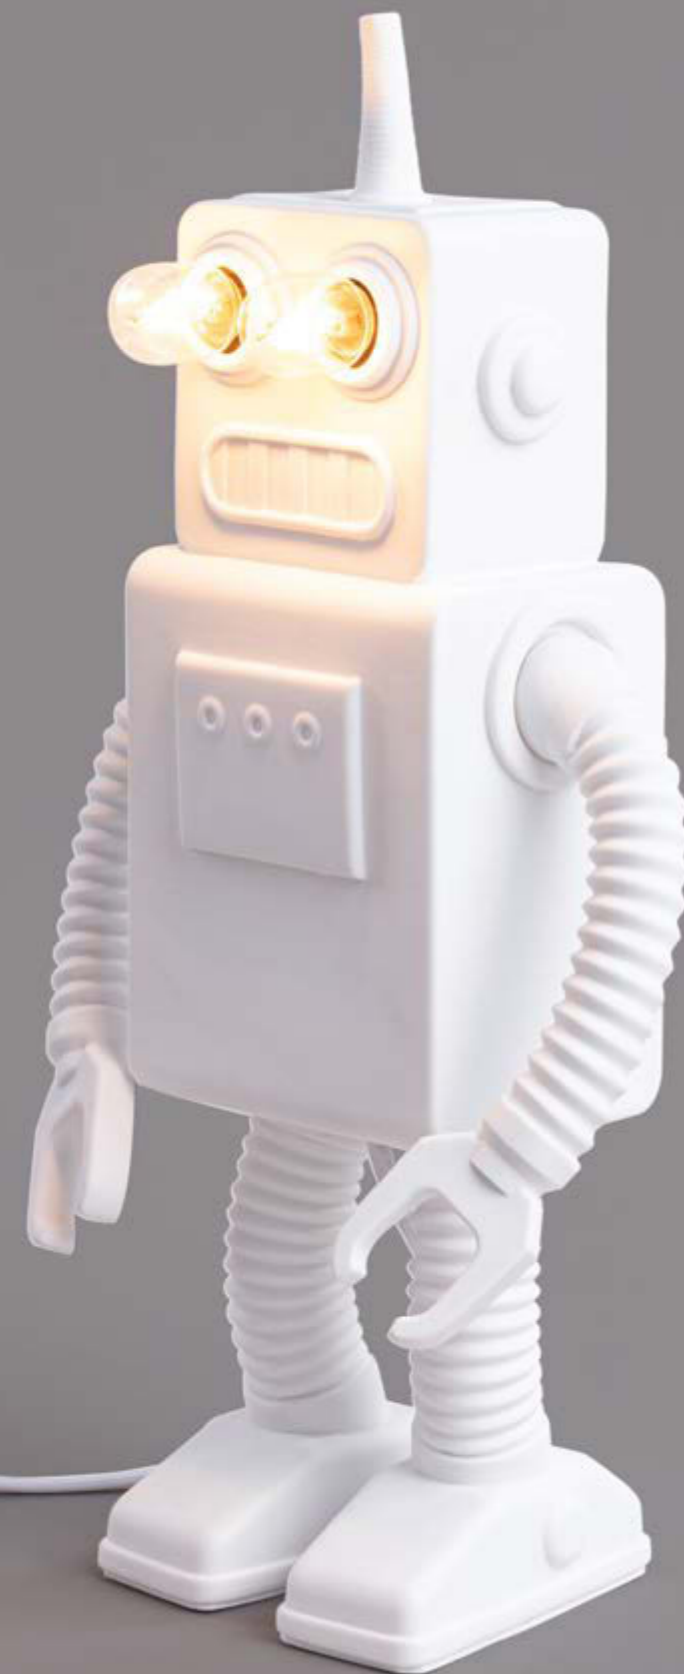

ROBOT LAMP

DESIGN: MARCANTONIO | MATERIAL: PORCELAIN
SIZE: cm. 21 x 12,5 h. 40,5 ≈ | 8.3" x 4.9". h. 15.9" ≈

For the Space Man
in each one of us

Directly from the playroom to your living room, Robot is a table lamp in **white porcelain**, ready to illuminate you with its shining eyes.

NEW

Robot Lamp_14710

MADE OF
PORCELAIN
!!!

Indoor use only | LED lightbulb included | E14 - 1W - 100 Lumen - 2200K | WARM LED LIGHT | EU/UK version: Input 230V - 50 Hz | Cable: 2,5 mt. - 8.2 ft.

MEMORABILIA MVSEVM