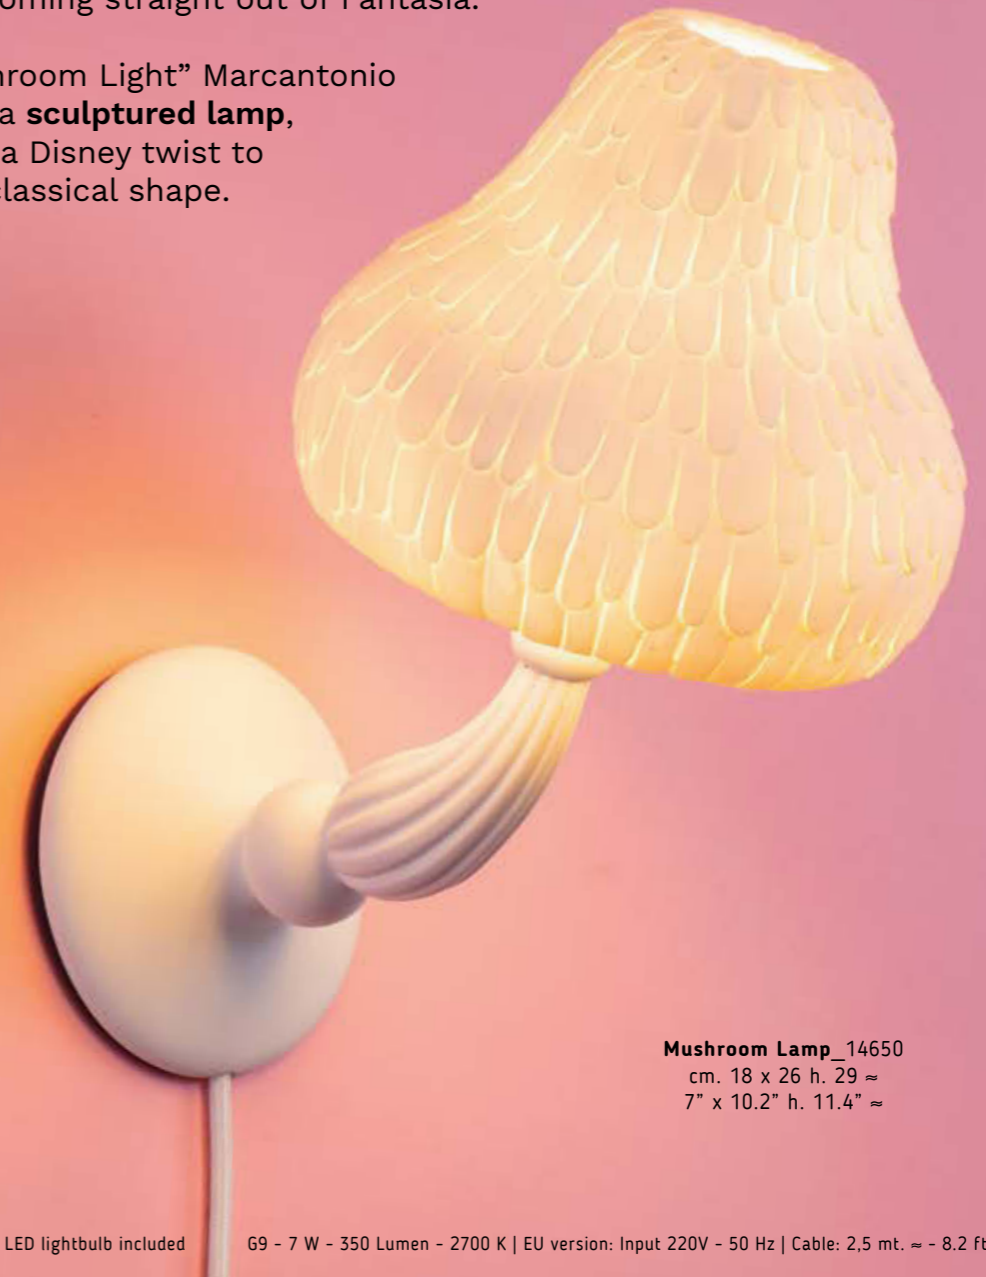

Heart Lamp_09925
cm. 22 x 11 h. 32 ≈
8.7" x 4.3" h. 12.6" ≈

HEART LAMP

DESIGN: MARCANTONIO | MATERIAL: PORCELAIN

For lovers (of the detail)

Original and anatomically impeccable, Heart Lamp is the perfect one for undercover romantics. A **soft light** that surrounds the sweetest dreams, with a touch of unfailing hyper-realism.

Indoor use only | LED - 4W - 2700 K - E14 - 110/220V | 2 Mt. - 6.6 Ft.

MUSHROOM LAMP

APPLIQUE | TABLE LAMP

DESIGN: MARCANTONIO | MATERIAL: RESIN

In between flora and fauna

Halfway through flora and fauna, the mushroom becomes a curious and quirky character, who looks like it's coming straight out of Fantasia.

With his "Mushroom Light" Marcantonio creates a **sculptured lamp**, giving a Disney twist to its classical shape.

Mushroom Lamp_14650
cm. 18 x 26 h. 29 ≈
7" x 10.2" h. 11.4" ≈

Indoor use only (with switch button) | LED lightbulb included