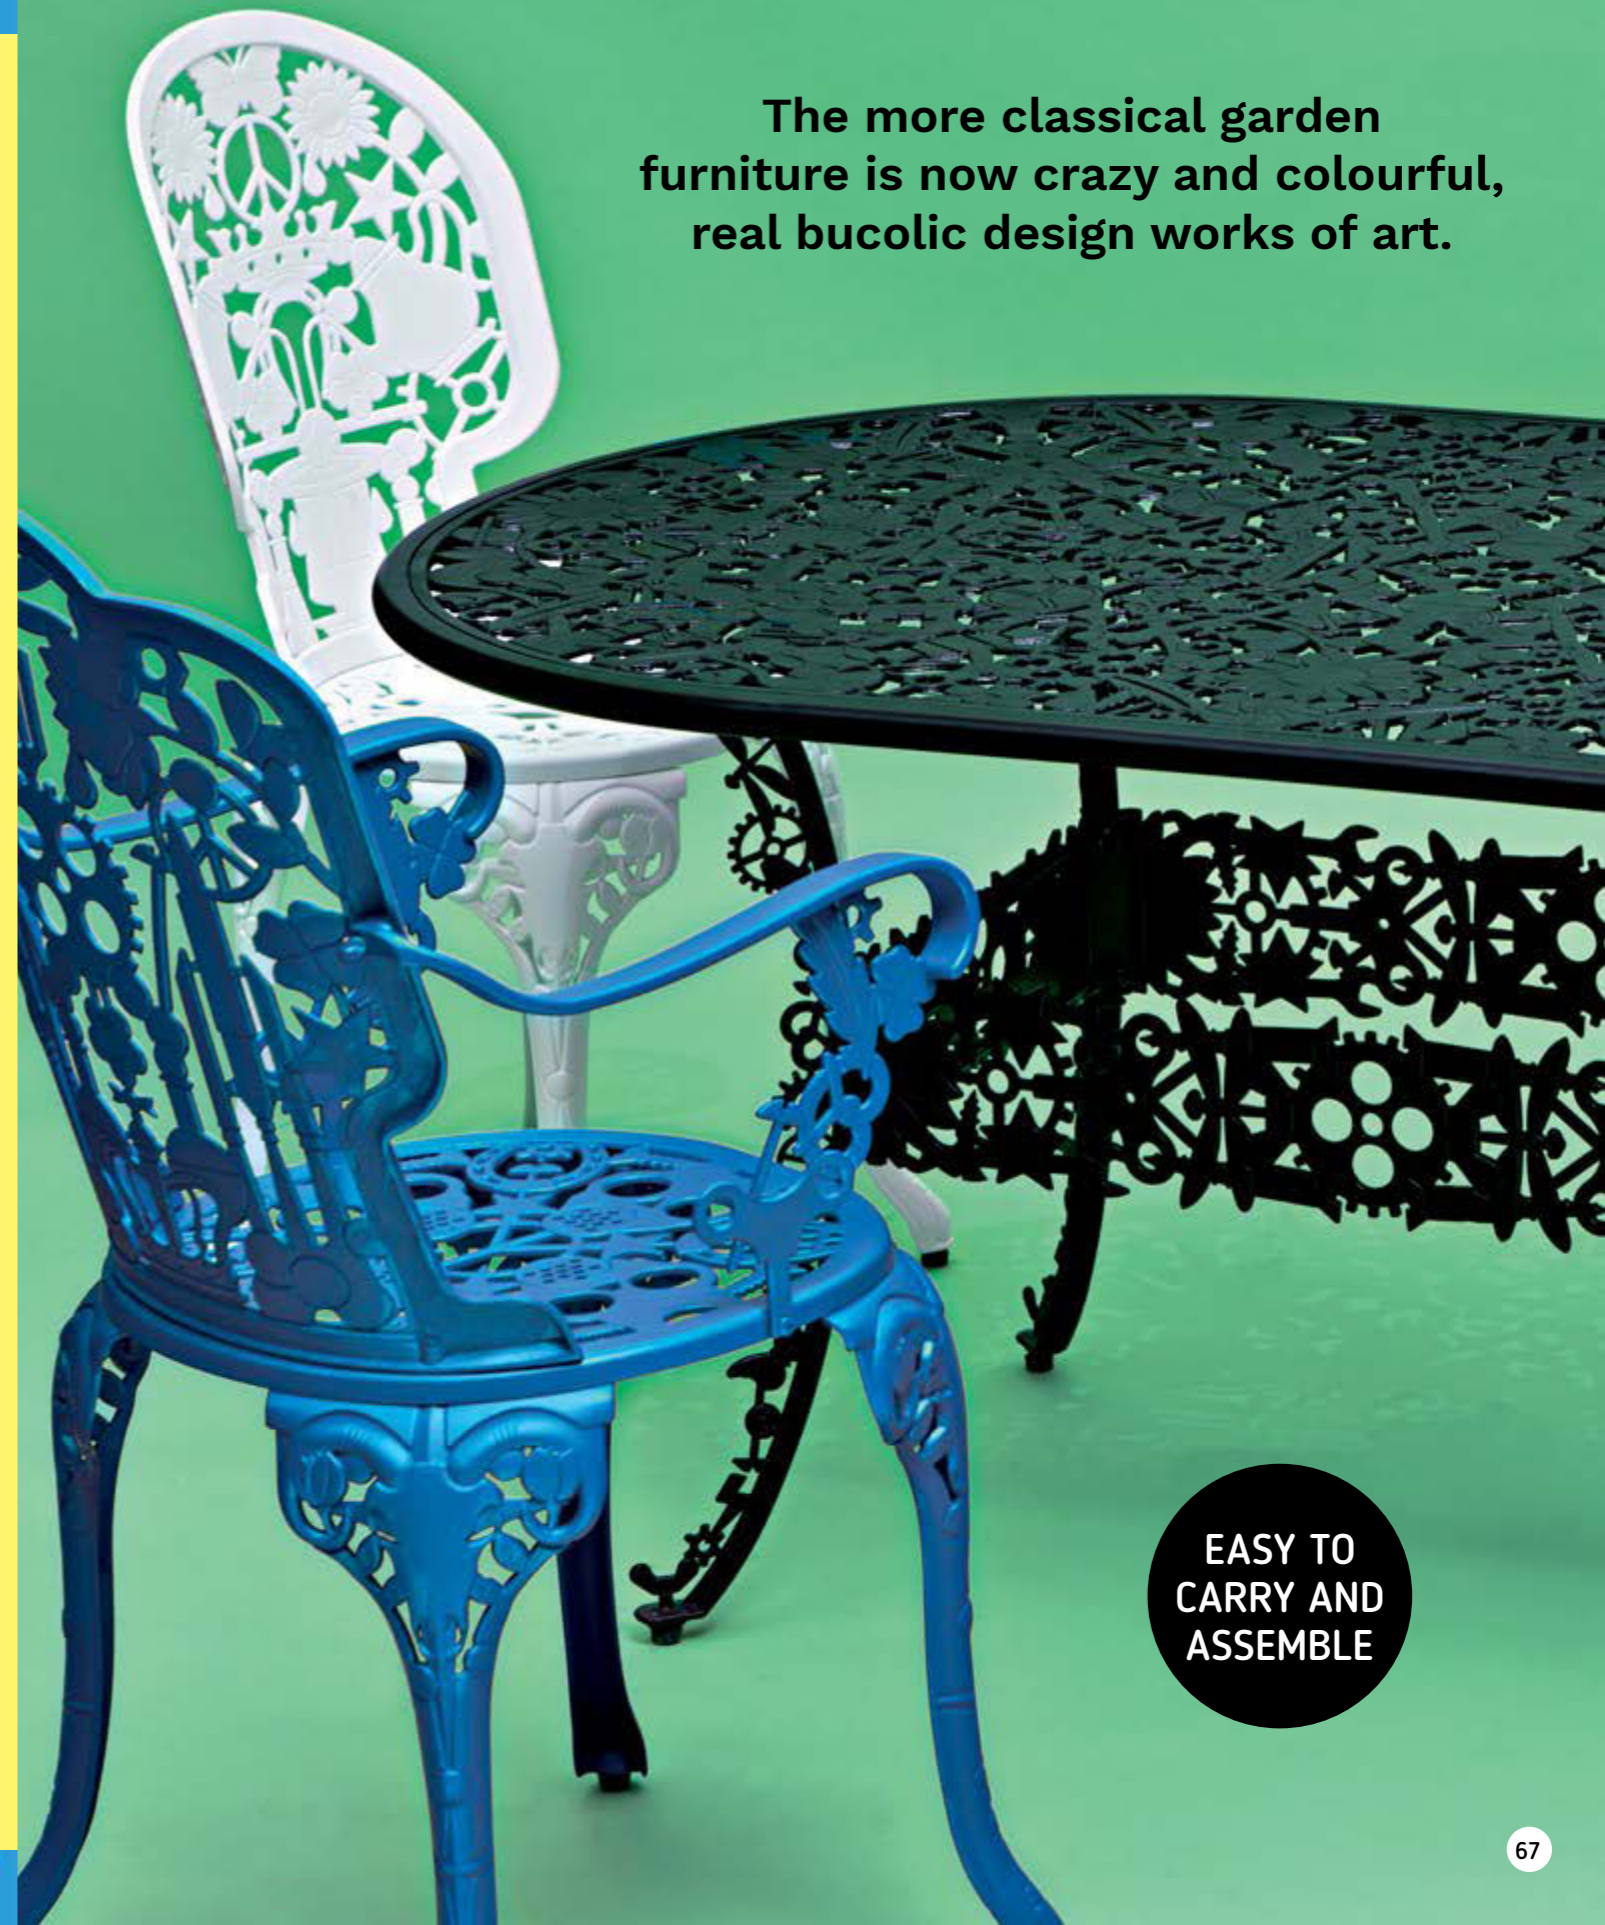

MODULAR

**OUTDOOR
PROOF**

**Add
a splash of
Victorian pop to
your patio**

A classic Victorian garden set
enriched by a crazy and exclusive
contemporary pattern
by Studio Job.

The more classical garden
furniture is now crazy and colourful,
real bucolic design works of art.