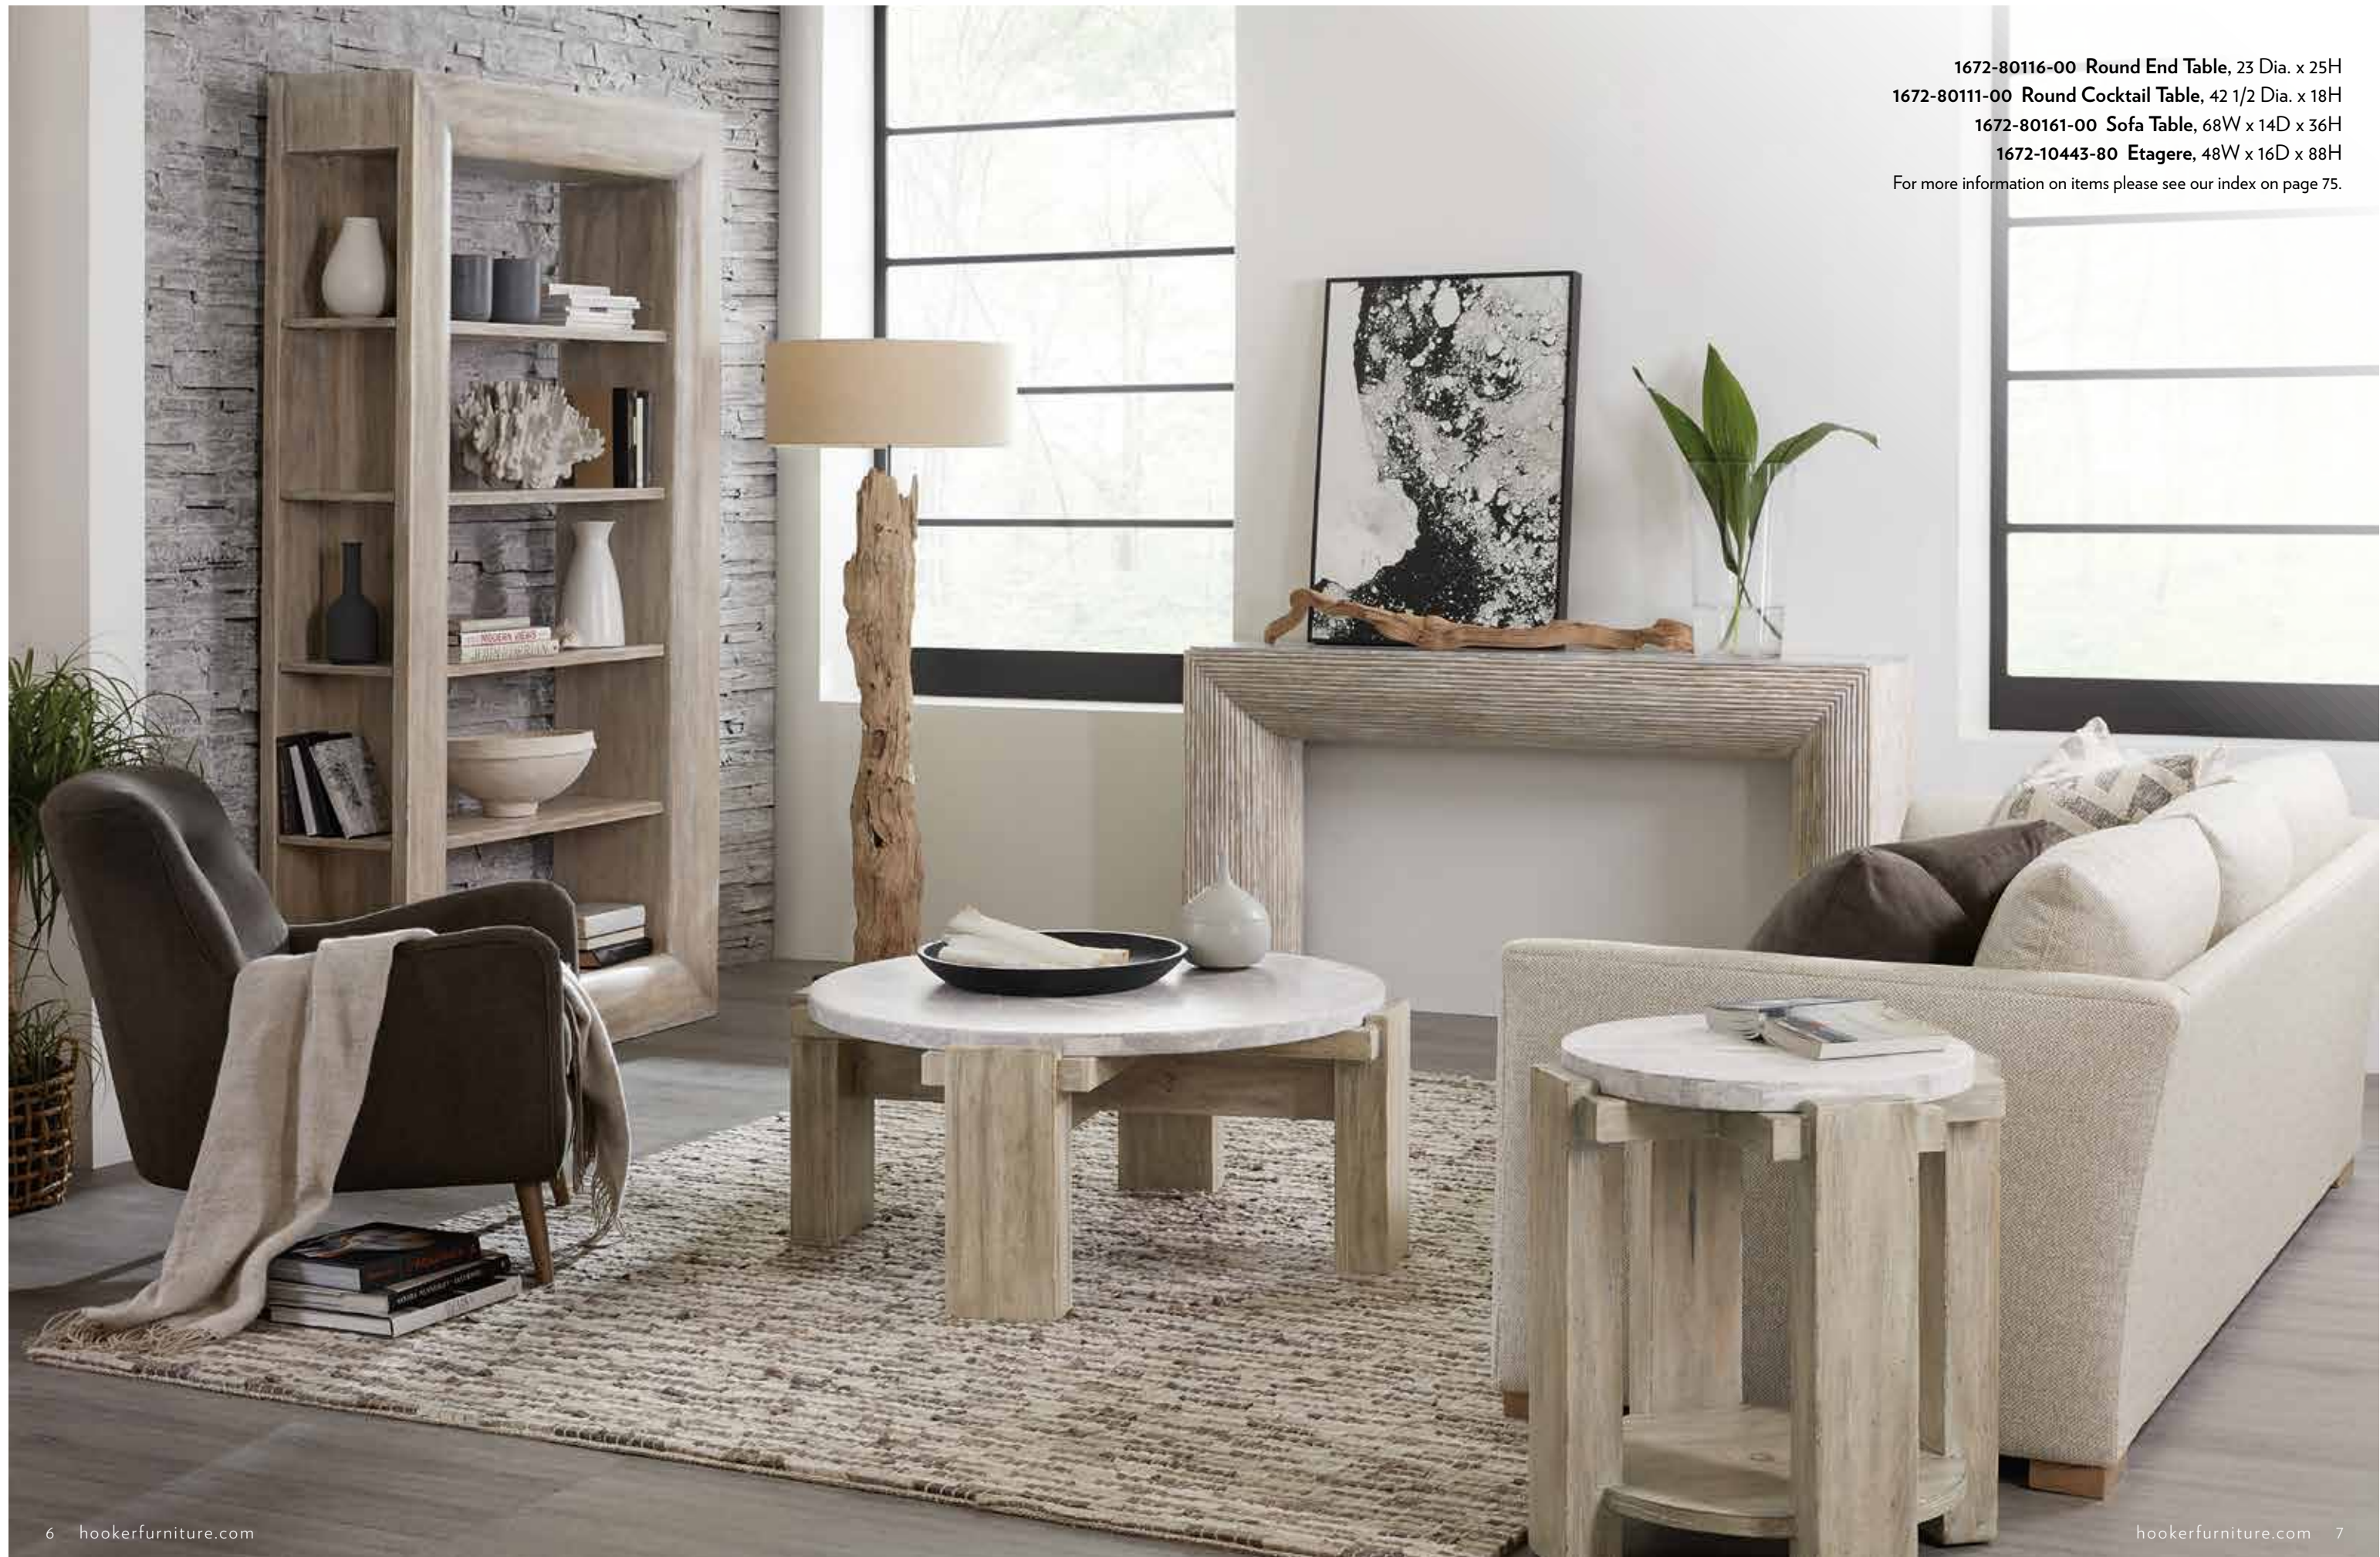

1672-80116-00 Round End Table, 23 Dia. x 25H
1672-80111-00 Round Cocktail Table, 42 1/2 Dia. x 18H
1672-80161-00 Sofa Table, 68W x 14D x 36H
1672-10443-80 Etagere, 48W x 16D x 88H
For more information on items please see our index on page 75.