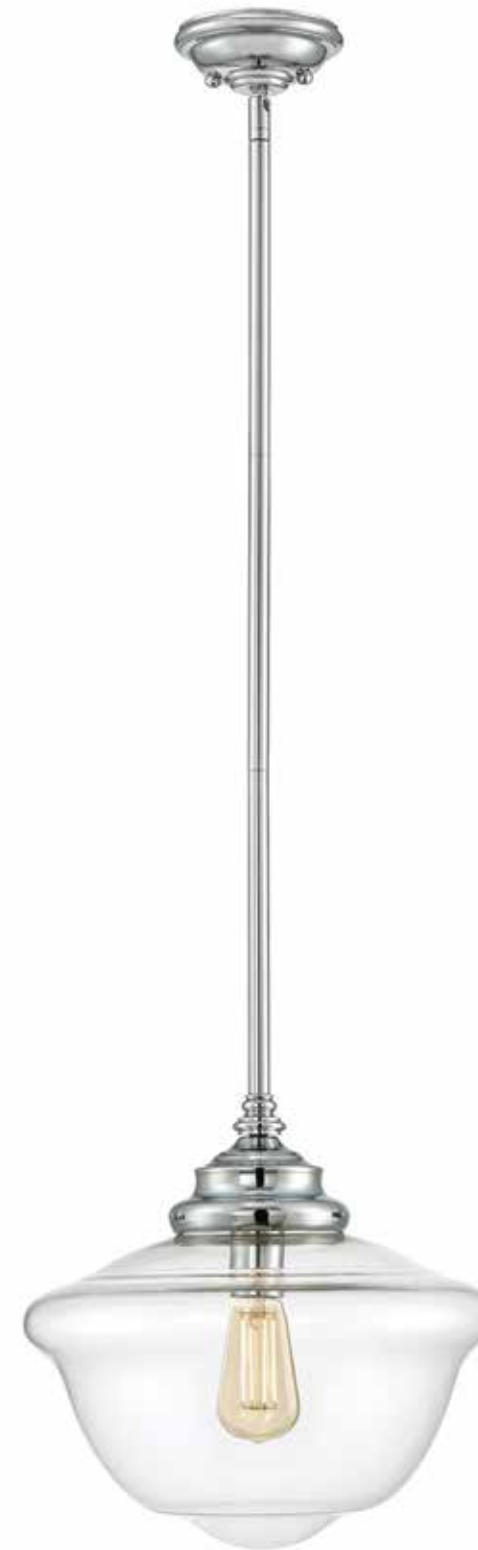

A charming collection of pendants and semi-flushes which evoke images of a quaint, time-honored schoolhouse from yesteryear.

Finish: Chrome finish
Glass: Clear glass

SCHOOL HOUSE

7-9346-1-11

↔ 36 cm ⚗ 41 cm / 114 cm