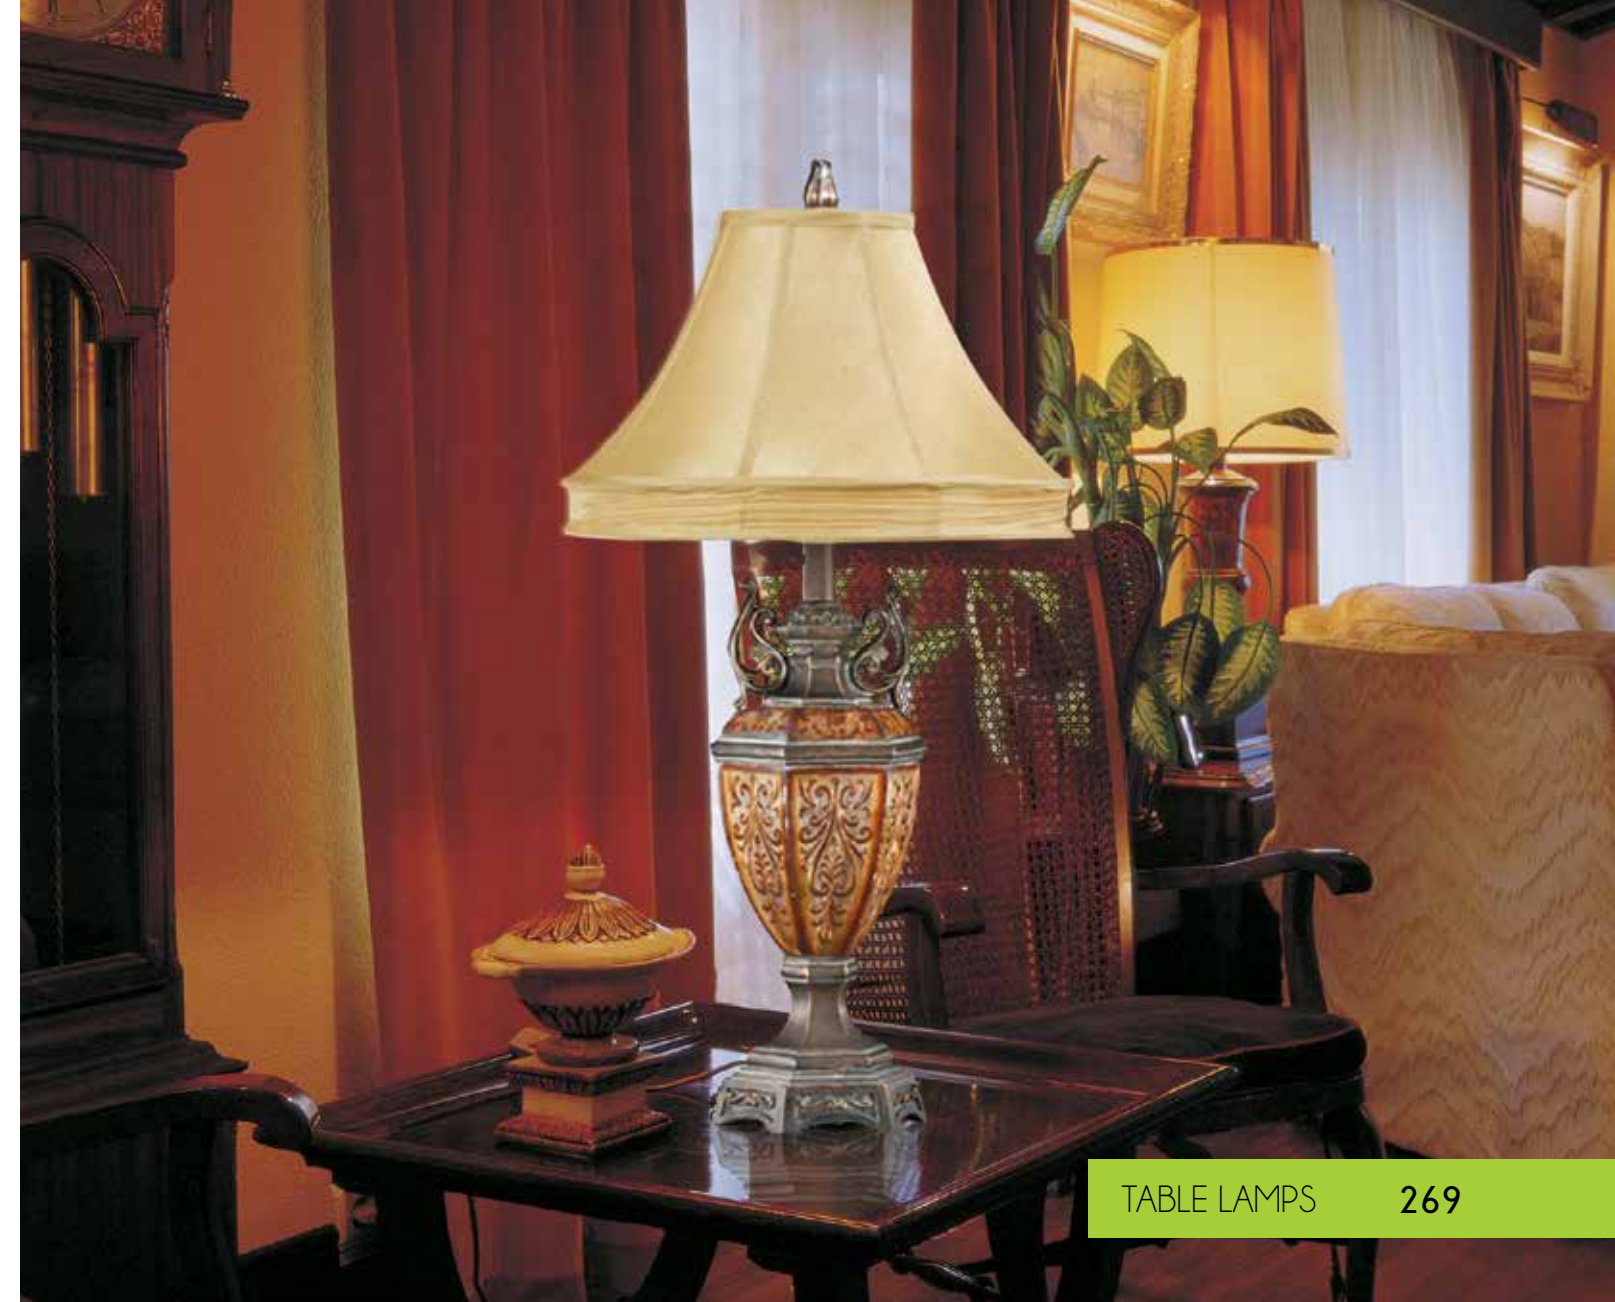

Table Lamps

TABLE LAMPS 269