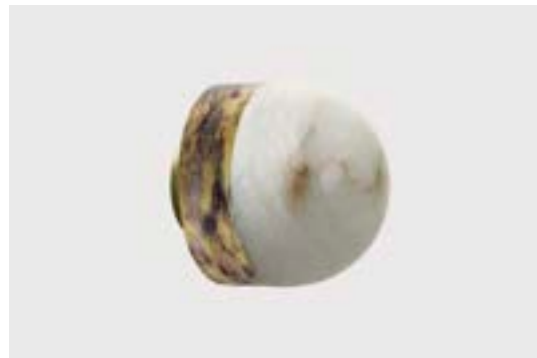

LUCID 200
CTO-01-111-0102

LUCID 200
CTO-01-111-0101

oxidised silvered brass, honed alabaster (stone markings may vary)

200 x 200 x 200mm (w x d x h)

4kg (9lbs)

bulbs 240v - 1 x LED E14, 25w max
120v - 1 x LED E12, 25w max

designer Michaël Verheyden

page 38