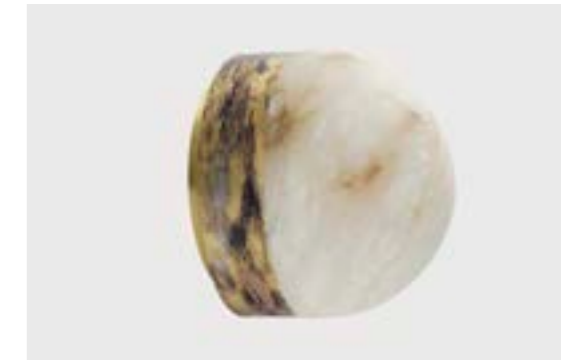

bronze, honed alabaster (stone markings may vary)

200 x 200 x 200mm (w x d x h)

4kg (9lbs)

bulbs 240v - 1 x LED E14, 25w max
120v - 1 x LED E12, 25w max

designer Michaël Verheyden

page 38

LUCID 300
CTO-01-112-0101

oxidised silvered brass, honed alabaster (stone markings may vary)

300 x 280 x 300mm (w x d x h)

9kg (20lbs)

bulbs 240v - 1 x LED E27, 25w max
120v - 1 x LED E26, 25w max

designer Michaël Verheyden

page 38

LUCID 300
CTO-01-112-0102