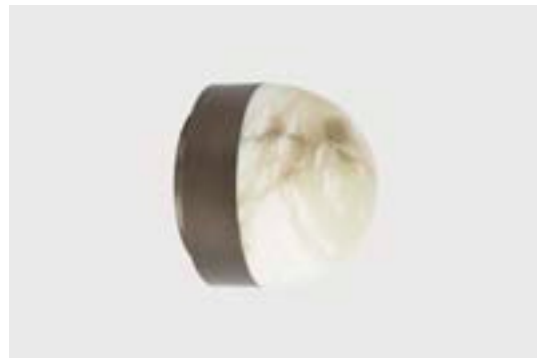

LUCID 200
CTO-01-111-0103