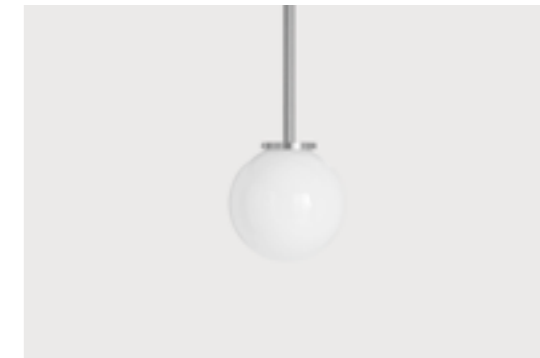

satin nickel, opal glass shade

120 x 120 x 150mm (w x d x h)

satin nickel drop rod and ceiling box

1kg (2.2lbs)

bulbs 240v - 1 x G9 mains halogen, 25w max
120v - 1 x G9 mains halogen, 25w max

page 52

MEZZO CLUSTER 3-10
CTO-01-125