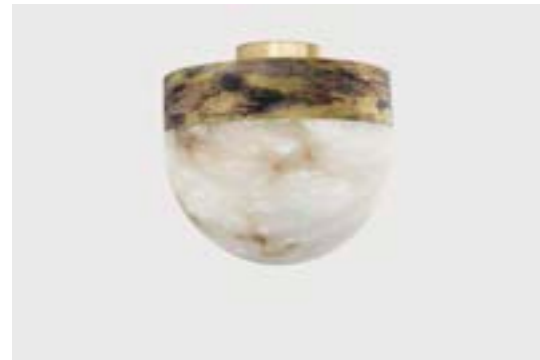

LUCID 300 FLUSH
CTO-01-112-0102

LUCID 300 FLUSH
CTO-01-112-0101

oxidised silvered brass, honed alabaster (stone markings may vary)

300 x 300 x 280mm (w x d x h)

flush mounted

9kg (20lbs)

bulbs 240v - 1 x LED E27, 25w max
120v - 1 x LED E26, 25w max

designer Michaël Verheyden

page 40