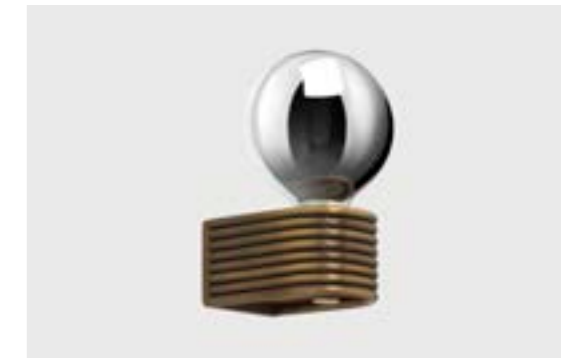

antique bronze

125 x 165 x 210mm (w x d x h)

1kg (2.2lbs)

bulbs 240v - 1 x E27, 40w max
120v - 1 x E26, 40w max

page 112