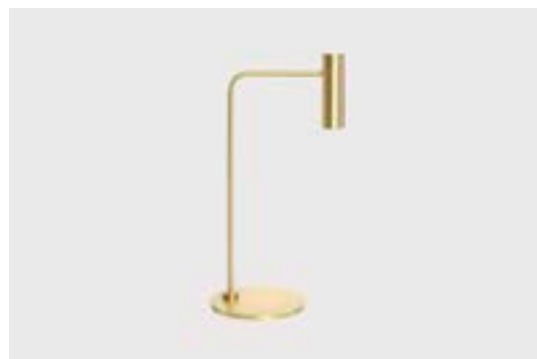

HERON
CTO-03-045-0002

HERON
CTO-03-045-0001

satin brass
370 x 260 x 690mm (w x d x h)
2000mm cord set with black flex and inline switch
6kg (13lbs)
bulbs 240v - 1 x LED GU10, 5w max
120v - 1 x LED GU10, 5w max

page 97