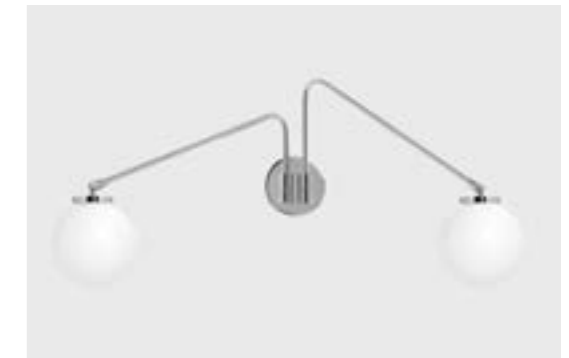

polished nickel, opal glass shades, adjustable arm
825 x 120 x 350mm (w x d x h)
3kg (6.6lbs)

bulbs 240v - 2 x G9 mains halogen, 25w max
120v - 2 x G9 mains halogen, 25w max

page 58, 60

ARTÉS 300
CTO-07-017-0001