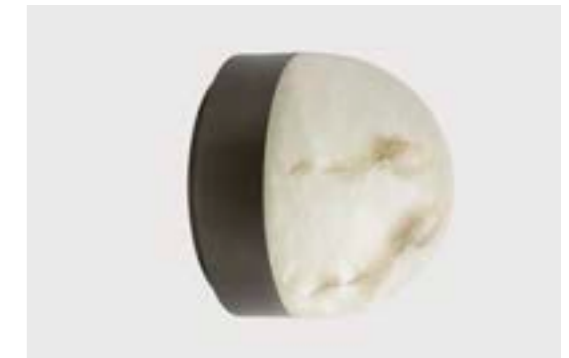

bronze, honed alabaster (stone markings may vary)

300 x 280 x 300mm (w x d x h)

9kg (20lbs)

bulbs 240v - 1 x LED E27, 25w max
120v - 1 x LED E26, 25w max

designer Michaël Verheyden

page 38

MEZZO FLUSH
CTO-07-070-0001