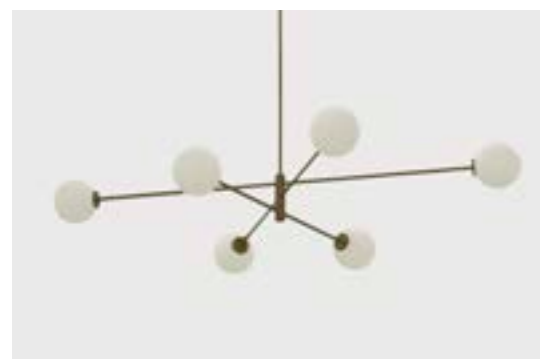

TREVI SIX
CTO-01-245-0102