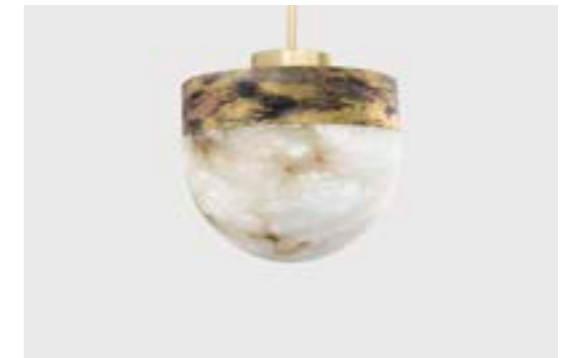

oxidised silvered brass, honed alabaster (stone markings may vary)
300 x 300 x 280mm (w x d x h)
satin brass drop rod and ceiling box
10kg (22lbs)
bulbs 240v - 1 x LED E27, 25w max
120v - 1 x LED E26, 25w max
designer Michaël Verheyden

page 40

LUCID 300
CTO-01-112-0002