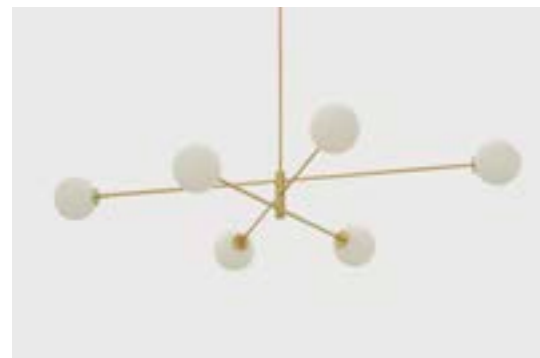

TREVI SIX
CTO-01-245-0102

TREVI SIX
CTO-01-245-0101

satin brass with matt opal glass shades
1540 x 1010 x 250mm (w x d x h)
satin brass drop rod and ceiling box
10kg (22lbs)
bulbs 240v - 6 x E14, 25w max
120v - 6 x E12, 25w max

page 12