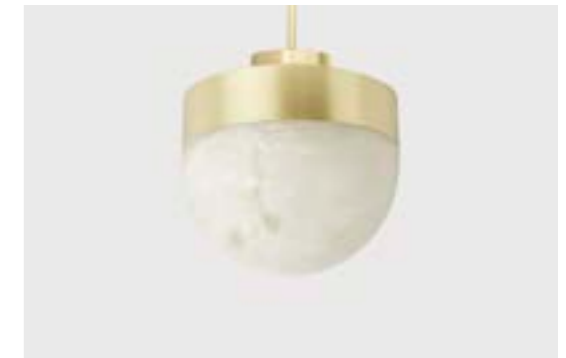

satin brass, honed alabaster (stone markings may vary)
300 x 300 x 280mm (w x d x h)
satin brass drop rod and ceiling box
10kg (22lbs)
bulbs 240v - 1 x LED E27, 25w max
120v - 1 x LED E26, 25w max
designer Michaël Verheyden

page 40

LUCID 300
CTO-01-112-0003