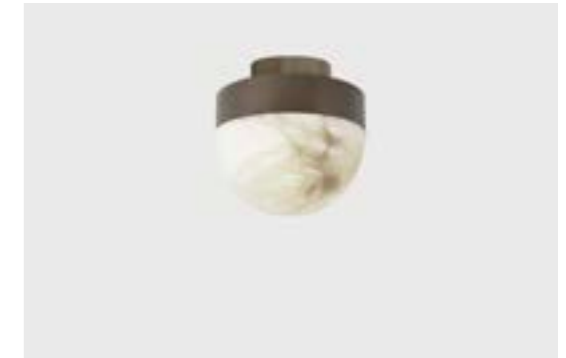

bronze, honed alabaster (stone markings may vary)
200 x 200 x 200mm (w x d x h)
flush mounted
4kg (9lbs)
bulbs 240v - 1 x LED E14, 25w max
120v - 1 x LED E12, 25w max
designer Michaël Verheyden

page 34

LUCID 300
CTO-01-112-0001