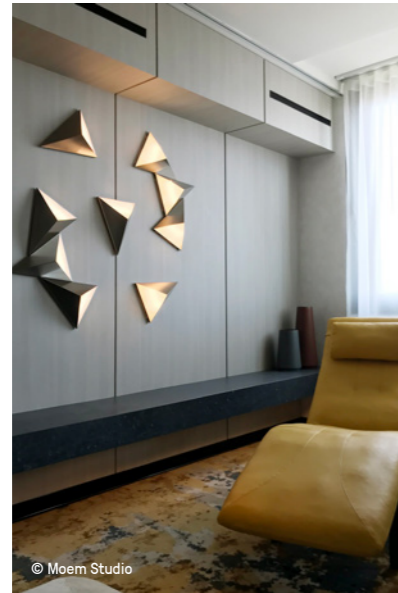

**Hotel Sofia by Moem Studio
(Barcelone, Espagne)**

TETRA, by Émilie Cathelineau appliques – wall lamps

© Moem Studio