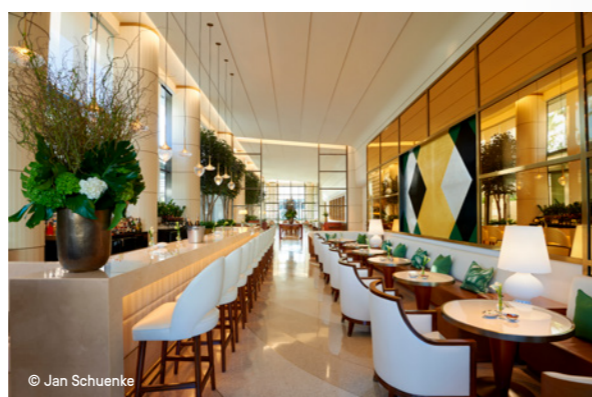

© Jan Schuenke

Waldorf Astoria by Pierre-Yves Rochon Chicago (Beverly Hills, USA)

LOUIS, designed by Émilie Cathelineau suspensions – pendants