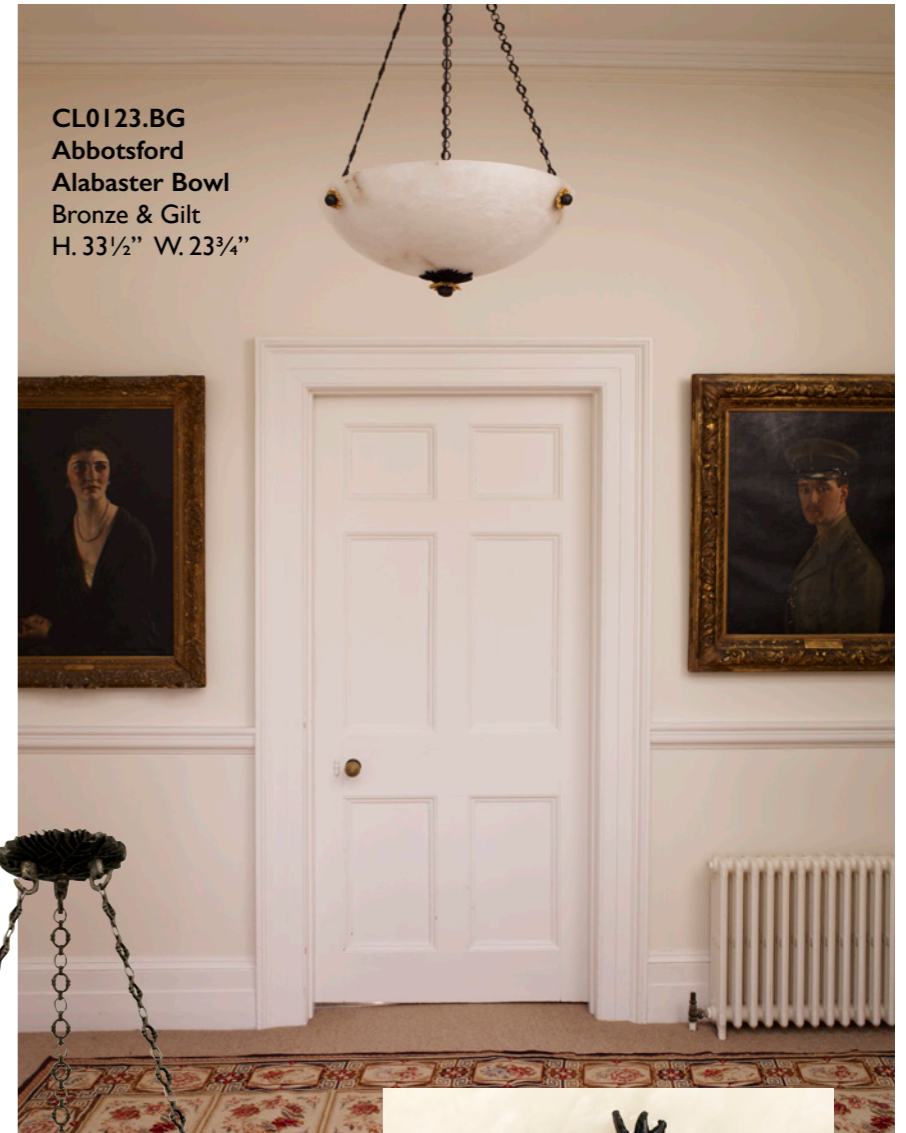

WA0308.BR
Chichester Wall Light
Alabaster & Brass LED
H. 16¾" W 6¾" D. 4"

CL0123.BG
Abbotsford
Alabaster Bowl
Bronze & Gilt
H. 33½" W. 23¾"