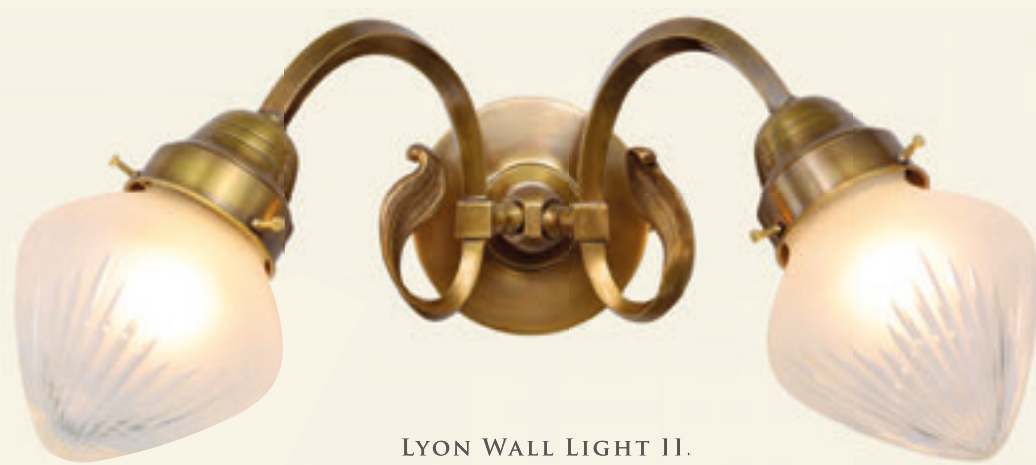

\*Available with UL approved components. \*\*Optional glass shades page 142.

LYON WALL LIGHT IV.

LYON WALL LIGHT III.

Name	Height	Width	Projection	Available Finish	Weight	Max. Wattage*
Lyon Wall Light IV.**	44cm / 17"	42cm / 7"	28cm / 11"	Antique/Shiny Brass/Matt Brass/ Shiny Nickel/Matt Nickel	3kg / 6,6lb	2x75W E27 / E26
Lyon Wall Light III.**	44cm / 17"	14cm / 6"	30cm / 12"	Antique/Shiny Brass/Matt Brass/ Shiny Nickel/Matt Nickel	1,6kg / 3,52lb	1x75W E27 / E26

\*Available with UL approved components. \*\*Optional glass shades page 142.

LYON WALL LIGHT I.

LYON WALL LIGHT II.

\*\*OPTIONAL GLASS SHADES

6/11

6/12

6/412

Name	Height	Width	Projection	Available Finish	Weight	Max. Wattage*
Lyon Wall Light I.**	20cm / 8"	10cm / 4"	28cm / 11"	Antique/Shiny Brass/Matt Brass/ Shiny Nickel/Matt Nickel	0,6kg / 1,32lb	1x60W E14 / E12
Lyon Wall Light II.**	20cm / 8"	45cm / 18"	30cm / 12"	Antique/Shiny Brass/Matt Brass/ Shiny Nickel/Matt Nickel	1kg / 2,2lb	2x60W E14 / E12