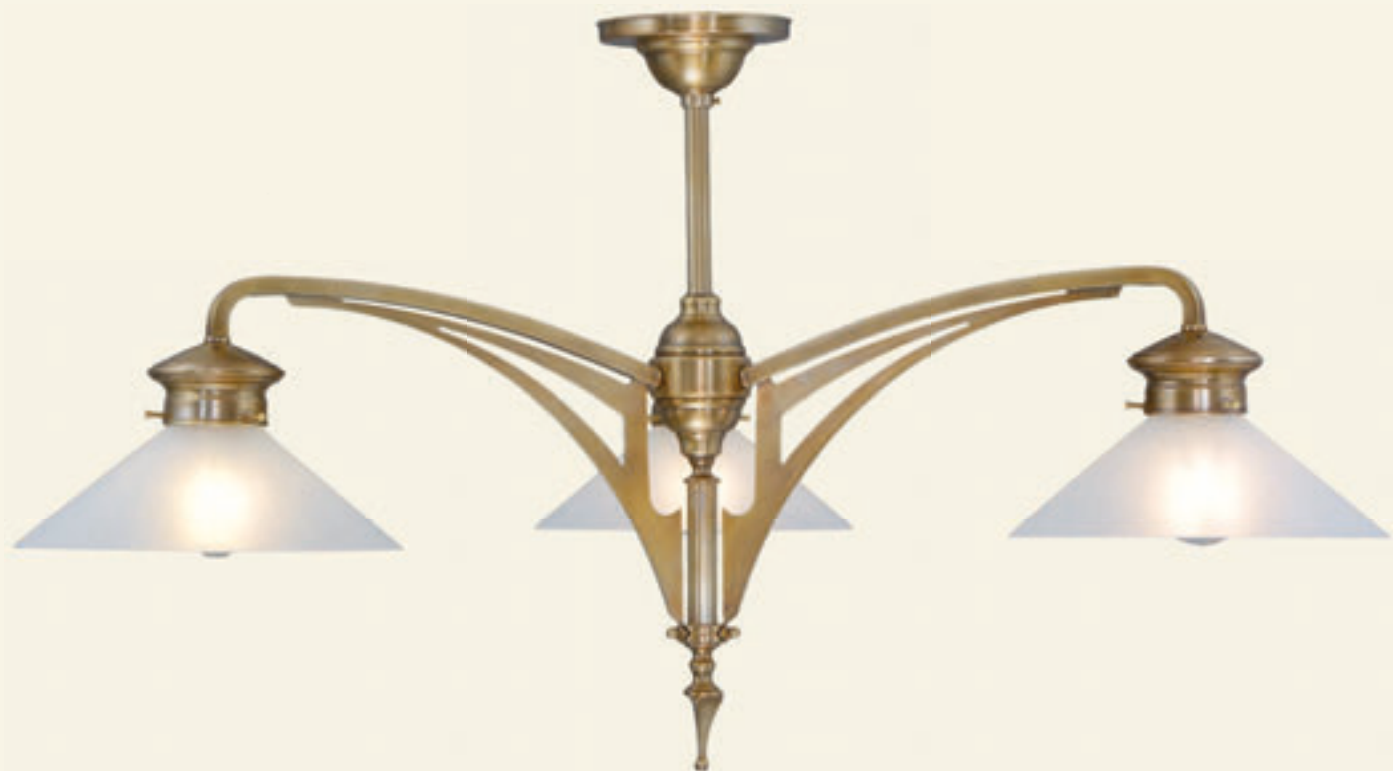

Name	Height	Width	Min. Drop	Available Finish	Weight	Max. Wattage*
Avignon 3 armed Chandelier	50cm / 20"	92cm / 36"	40cm / 16"	Antique/Shiny Brass/Matt Brass/ Shiny Nickel/Matt Nickel	3,2kg / 7,04lb	3x75W E27 / E26

*Available with UL approved components.