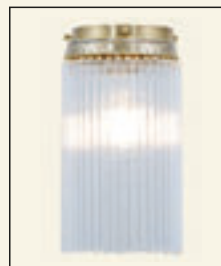

8/01

Name	Height	Width	Min. Drop	Available Finish	Weight	Max. Wattage*
Triest 15 armed Chandelier**	120cm / 47"	110cm / 43"	120cm / 47"	Antique/Shiny Brass/Matt Brass/ Shiny Nickel/Matt Nickel	17kg / 37,4lb	15x75W E27 / E26

*Available with UL approved components.