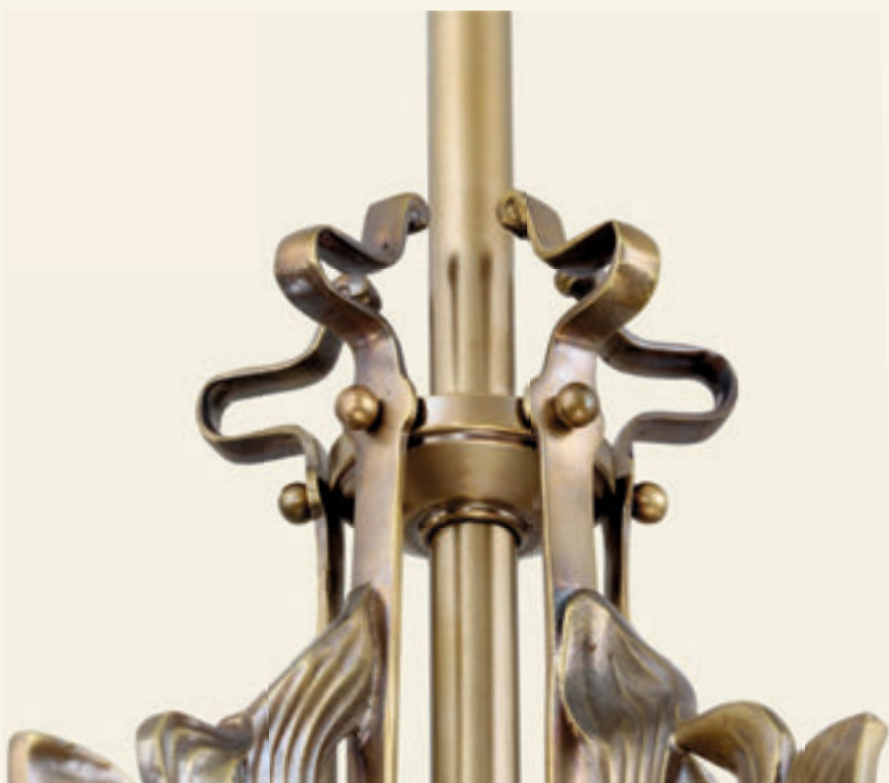

\*Available with UL approved components. \*\*Optional glass shades page 134.

THE ENORMOUS, MAJESTIC 45 AND 20 ARMED CHANDELIERS OF THIS COLLECTION FEATURE ROUND, CARVED GLASS SHADES AND THEY BOAST FLAMBOYANT BUCOLIC DECOR. THEY FIT BEST IN A LARGE RECEPTION HALL OR A FOYER. THE CHARMING LITTLE BROTHERS OF THEM FIT BEAUTIFULLY IN AN AVERAGE DINING ROOM, CREATING A MAJESTIC ATMOSPHERE. THE TABLE LAMP OF THIS COLLECTION IS ESPECIALLY GRACILE.

LYON 45 ARMED CHANDELIER

Name	Height	Width	Min. Drop	Available Finish	Weight	Max. Wattage*
Lyon 45 armed Chandelier**	450cm / 177"	175cm / 69"	300cm / 118"	Antique/Shiny Brass/Matt Brass/ Shiny Nickel/Matt Nickel	67kg / 147,4lb	45x75W E27 / E26

\*Available with UL approved components. \*\*Optional glass shades page 142.

\*\*OPTIONAL GLASS SHADES

8/11

8/12

LYON 20 ARMED CHANDELIER

Name	Height	Width	Min. Drop	Available Finish	Weight	Max. Wattage*
Lyon 20 armed Chandelier**	154cm / 61"	126cm / 50"	150cm / 59"	Antique/Shiny Brass/Matt Brass/ Shiny Nickel/Matt Nickel	32kg / 70,4lb	20x75W E27 / E26

\*Available with UL approved components. \*\*Optional glass shades page 142.

LYON 5 ARMED CHANDELIER

Name	Height	Width	Min. Drop	Available Finish	Weight	Max. Wattage*
Lyon 5 armed Chandelier**	95cm / 37"	90cm / 35"	65cm / 26"	Antique/Shiny Brass/Matt Brass/ Shiny Nickel/Matt Nickel	7,7kg / 16,94lb	5x75W E27 / E26