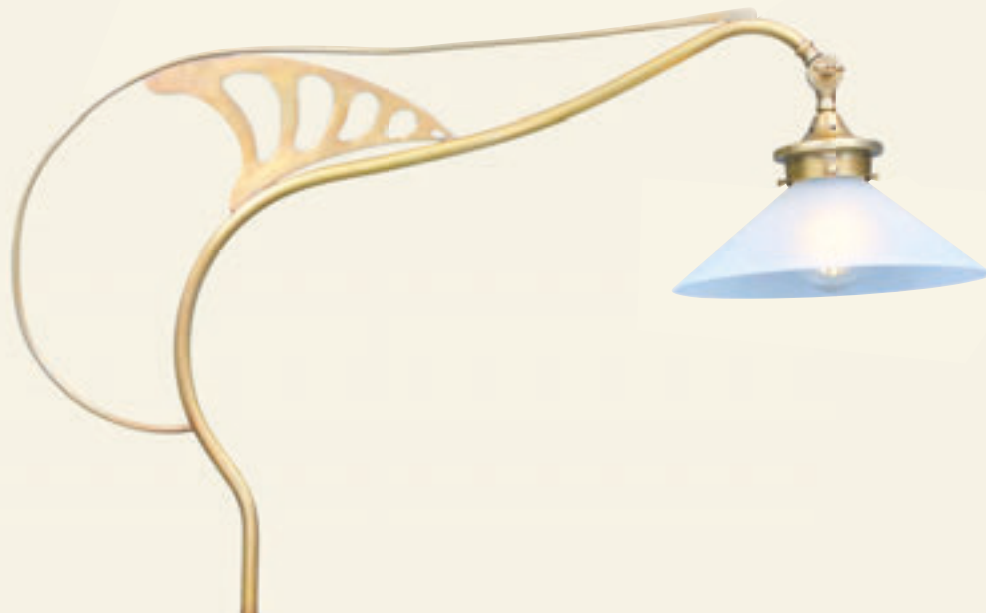

Name	Height	Width	Projection	Available Finish	Weight	Max. Wattage*
Avignon Table Lamp	46cm / 18"	30cm / 12"		Antique/Shiny Brass/Matt Brass/ Shiny Nickel/Matt Nickel	5kg / 11lb	1x75W E27 / E26
Avignon Floor Lamp	170cm / 67"	75x30cm / 30x12"		Antique/Shiny Brass/Matt Brass/ Shiny Nickel/Matt Nickel	10,5kg / 23,1lb	1x75W E27 / E26

*Available with UL approved components.