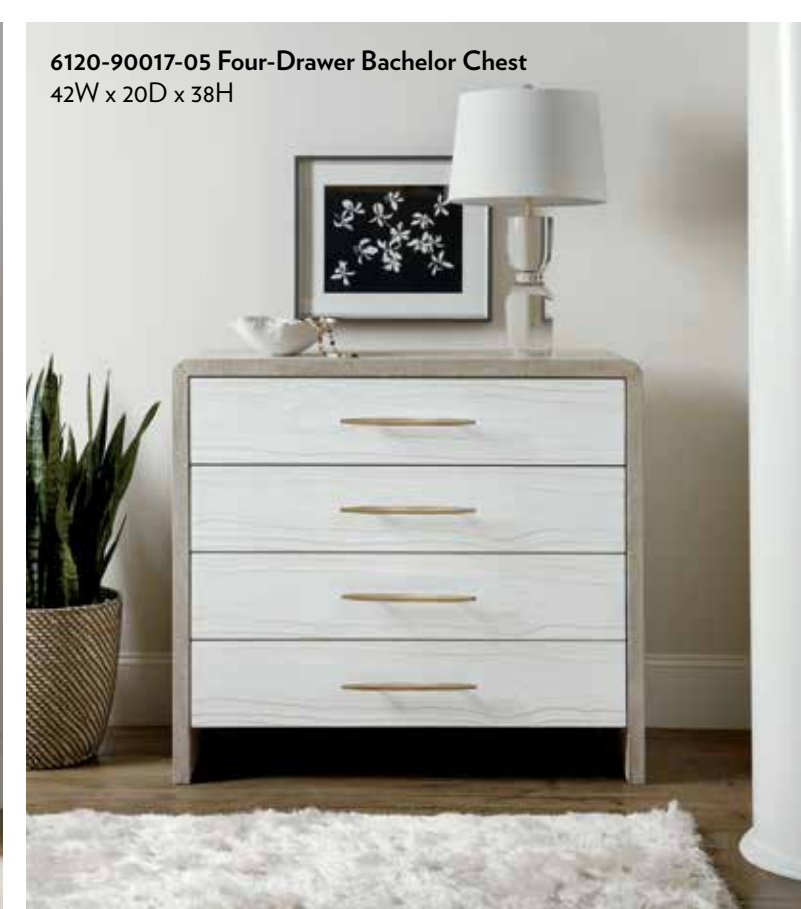

# Bedroom

**6120-90466-05 King Sleigh Bed**  
85 1/2W x 89D x 65H

**6120-90015-05 One-Drawer Nightstand**  
26W x 19D x 28H

**6120-90002-05 Six-Drawer Dresser**  
65W x 20D x 34 3/4H

**6120-90007-05 Round Mirror**  
42Dia. x 11/4D

For more information on items please see our index on page 33.

6120-90019-05 One-Drawer Nightstand  
36W x 18D x 28H

6120-90002-05 Six-Drawer Dresser  
65W x 20D x 34 3/4H

6120-90007-05 Round Mirror  
42Dia. x 1 1/4D

For more information on items please see our index on page 33.

6120-90010-05 Six-Drawer Chest  
40W x 19D x 54H

6120-90017-05 Four-Drawer Bachelor Chest  
42W x 20D x 38H

**6120-90266-80 King Panel Bed**  
6120-90267-80 Headboard can be used alone  
83W x 88 1/2D x 64 1/2H

**6120-90016-80 Two-Drawer Nightstand**  
34W x 20D x 28 1/2H

**6120-90007-05 Round Mirror**  
42Dia. x 1 1/4D

**6120-90202-80 Six-Drawer Dresser**  
66 1/2W x 20D x 33 1/2H

For more information on items please see our index on page 33.